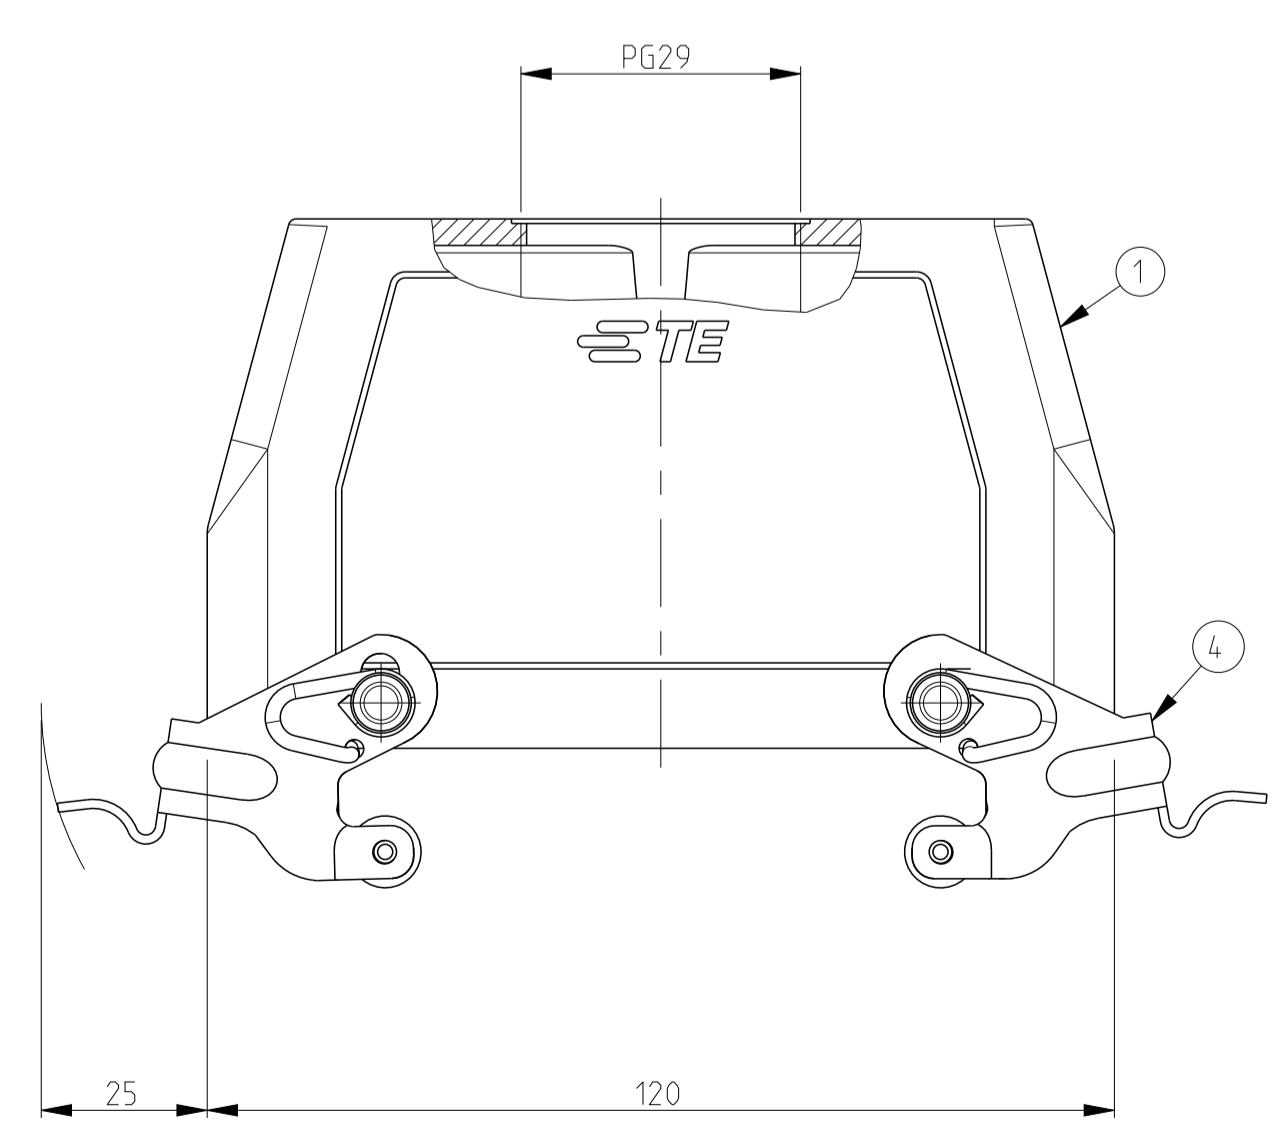

PN 1-6

PN 1-7

PN 2-6

PN 2-7

PN 1-1

REVISIONS				
P.	LTH	DESCRIPTION	DATE	DWN APVD
A4		ECR-17-013084	29MAR2018	SG MKO

- NOTES.
- 1 Material:Housing:Aluminium Diecasting Alloy
  - 2 Surface:Varnish grey  
-Aluminium oxide-  
Varnish black
  - 3 Varnish on the inside not necessary
  - 4 Packaging  
Quantity 5 Pieces in a box

SCALE 1:2

SCALE 1:2

SCALE 1:2

SCALE 1:2

SCALE 1:2

QTY	ITEM NO	DESCRIPTION	MATERIAL	SURFACE	COLOR	ITEM NO	REMARKS
2	1	LB-Clip bolt	Stainless steel	Blank	-	6	
2	2	LB-Clip bolt	Steel	Zinc plated	Blue	5	
4	2	VS-Side clip	Steel	Zinc plated	Blue	4	
4	4	VS-Clip bolt	Stainless steel	Blank	-	3	
1	1	HB-K Hood	Aluminium	Aluminium oxide	Black	2	
1	1	HB Hood	Aluminium	-	Grey	1	

DIMENSIONS: mm  
 TOLERANCES UNLESS OTHERWISE SPECIFIED:  
 0/0.05  
 0.05/0.1  
 0.1/0.2  
 0.2/0.5  
 0.5/1.0  
 1.0/2.0  
 2.0/5.0  
 5.0/10.0  
 ANGLES FINISH

MATERIAL: - FINISH: -

PRODUCT SPEC: 108-74003  
 APPLICATION SPEC: 116-74004  
 WEIGHT: -

CUSTOMER DRAWING

NAME: Hood  
 HB.24.STO.1.29.G

SIZE: A1 CAGE CODE: 00779 DRAWING NO: 1102328  
 SCALE: 1:1 SHEET 1 OF 1 REV: A4

RESTRICTED TO