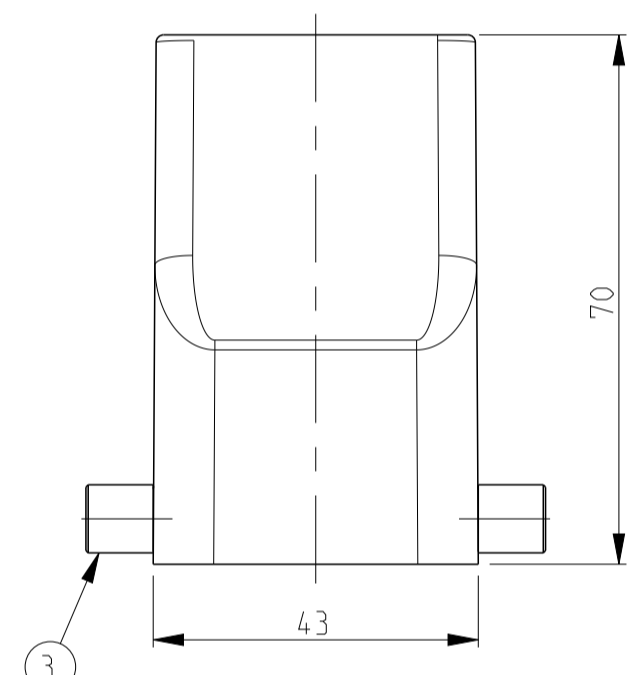

PN 1-6

PN 1-7

PN 2-6

PN 2-7

PN 1-1

REVISIONS				
P.	LTH	DESCRIPTION	DATE	DWN APVD
A4		ECR-17-013084	29MAR2018	SG MKO

- NOTES.
- 1 Material:Housing:Aluminium Diecasting Alloy
  - 2 Surface:Varnish grey  
-Aluminium oxide-  
Varnish black
  - 3 Varnish on the inside not necessary
  - 4 Packaging  
Quantity 5 Pieces in a box

SCALE 1:2

SCALE 1:2

SCALE 1:2

SCALE 1:2

SCALE 1:2

QTY	ITEM NO	DESCRIPTION	MATERIAL	SURFACE	COLOR	ITEM NO	REMARKS
2	1	LB-Clip bolt	Stainless steel	Blank	-	6	
2	2	LB-Clip bolt	Steel	Zinc plated	Blue	5	
4	2	VS-Side clip	Steel	Zinc plated	Blue	4	
4	4	VS-Clip bolt	Stainless steel	Blank	-	3	
1	1	HB-K Hood	Aluminium	Aluminium oxide	Black	2	
1	1	HB Hood	Aluminium	-	Grey	1	

DIMENSIONS: mm  
 TOLERANCES UNLESS OTHERWISE SPECIFIED:  
 0/0.05  
 0.05/0.1  
 0.1/0.2  
 0.2/0.5  
 0.5/1.0  
 1.0/2.0  
 2.0/5.0  
 5.0/10.0  
 ANGLES FINISH

MATERIAL: - FINISH: -

PRODUCT SPEC: 108-74003  
 APPLICATION SPEC: 116-74004  
 WEIGHT: -

CUSTOMER DRAWING

NAME: Hood  
 HB.24.STO.1.29.G

SIZE: A1 CAGE CODE: 00779 DRAWING NO: 1102328  
 SCALE: 1:1 SHEET 1 OF 1 REV: A4

RESTRICTED TO