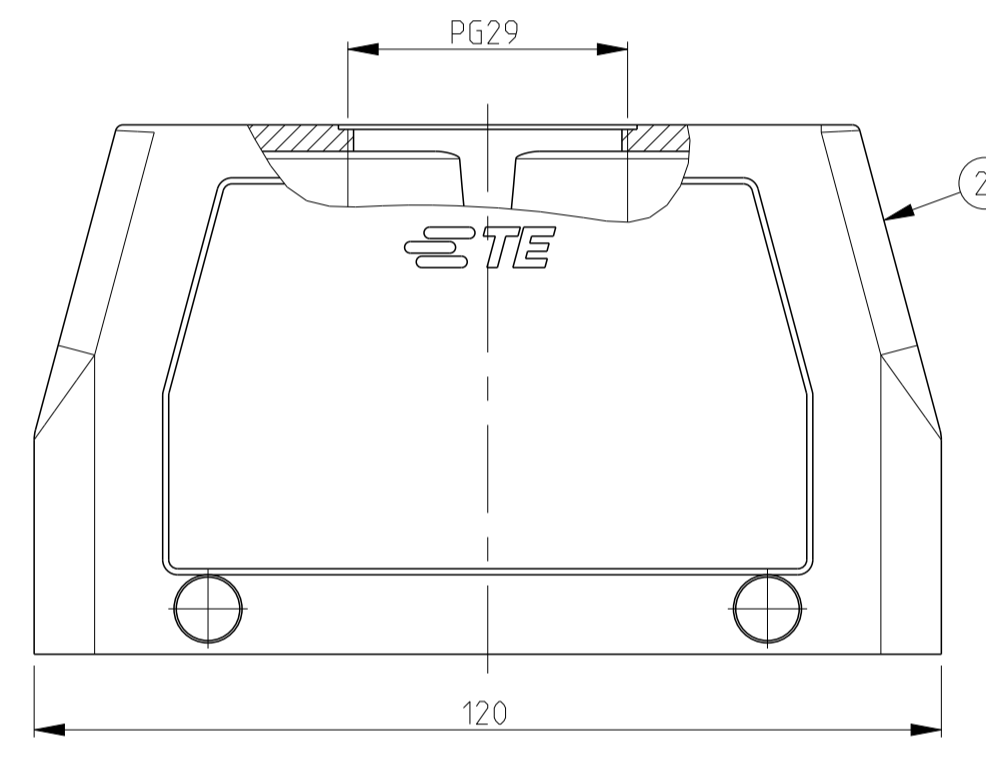

PN 1-6

PN 1-7

PN 2-6

PN 2-7

PN 1-1

REVISIONS				
P.	LTH	DESCRIPTION	DATE	DWN APVD
A4		ECR-17-013084	29MAR2018	SG MKO

- NOTES.
- 1 Material:Housing:Aluminium Diecasting Alloy
  - 2 Surface:Varnish grey  
-Aluminium oxide-  
Varnish black
  - 3 Varnish on the inside not necessary
  - 4 Packaging  
Quantity 5 Pieces in a box

SCALE 1:2

SCALE 1:2

SCALE 1:2

SCALE 1:2

SCALE 1:2

QTY	ITEM NO	DESCRIPTION	MATERIAL	SURFACE	COLOR	ITEM NO	REMARKS
2	1	LB-Clip bolt	Stainless steel	Blank	-	6	
2	2	LB-Clip bolt	Steel	Zinc plated	Blue	5	
4	2	VS-Side clip	Steel	Zinc plated	Blue	4	
4	4	VS-Clip bolt	Stainless steel	Blank	-	3	
1	1	HB-K Hood	Aluminium	Aluminium oxide	Black	2	
1	1	HB Hood	Aluminium	-	Grey	1	

DIMENSIONS: mm  
 TOLERANCES UNLESS OTHERWISE SPECIFIED:  
 0/0.05  
 0.05/0.1  
 0.1/0.2  
 0.2/0.5  
 0.5/1.0  
 1.0/2.0  
 2.0/5.0  
 5.0/10.0  
 ANGLES FINISH

MATERIAL: - FINISH: -

PRODUCT SPEC: 108-74003  
 APPLICATION SPEC: 116-74004  
 WEIGHT: -

CUSTOMER DRAWING

NAME: Hood  
 HB.24.STO.1.29.G

SIZE: A1 CAGE CODE: 00779 DRAWING NO: 1102328  
 SCALE: 1:1 SHEET 1 OF 1 REV: A4

RESTRICTED TO