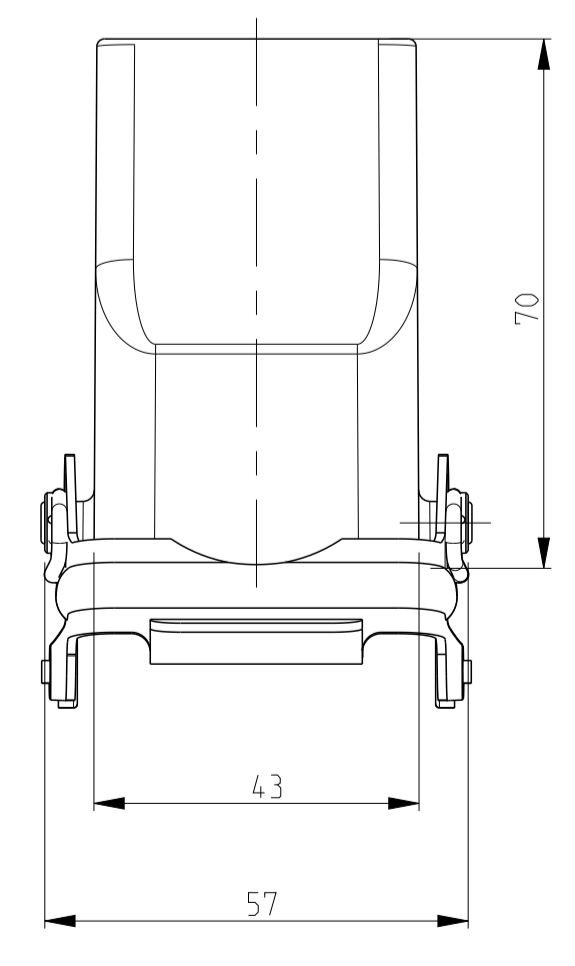

PN 1-6

PN 1-7

PN 2-6

PN 2-7

PN 1-1

REVISIONS				
P.	LTH	DESCRIPTION	DATE	DWN APVD
A4		ECR-17-013084	29MAR2018	SG MKO

- NOTES.
- 1 Material:Housing:Aluminium Diecasting Alloy
  - 2 Surface:Varnish grey  
-Aluminium oxide-  
Varnish black
  - 3 Varnish on the inside not necessary
  - 4 Packaging  
Quantity 5 Pieces in a box

SCALE 1:2

SCALE 1:2

SCALE 1:2

SCALE 1:2

SCALE 1:2

QTY	ITEM NO	DESCRIPTION	MATERIAL	SURFACE	COLOR	ITEM NO	REMARKS
2	1	LB-Clip bolt	Stainless steel	Blank	-	6	
2	2	LB-Clip bolt	Steel	Zinc plated	Blue	5	
4	2	VS-Side clip	Steel	Zinc plated	Blue	4	
4	4	VS-Clip bolt	Stainless steel	Blank	-	3	
1	1	HB-K Hood	Aluminium	Aluminium oxide	Black	2	
1	1	HB Hood	Aluminium	-	Grey	1	

DIMENSIONS: mm  
 TOLERANCES UNLESS OTHERWISE SPECIFIED:  
 0/0.05  
 0.05/0.1  
 0.1/0.2  
 0.2/0.5  
 0.5/1.0  
 1.0/2.0  
 2.0/5.0  
 5.0/10.0  
 ANGLES FINISH

MATERIAL: - FINISH: -

PRODUCT SPEC: 108-74003  
 APPLICATION SPEC: 116-74004  
 WEIGHT: -

CUSTOMER DRAWING

NAME: Hood  
 HB.24.STO.1.29.G

SIZE: A1 CAGE CODE: 00779 DRAWING NO: 1102328  
 SCALE: 1:1 SHEET 1 OF 1 REV: A4

RESTRICTED TO