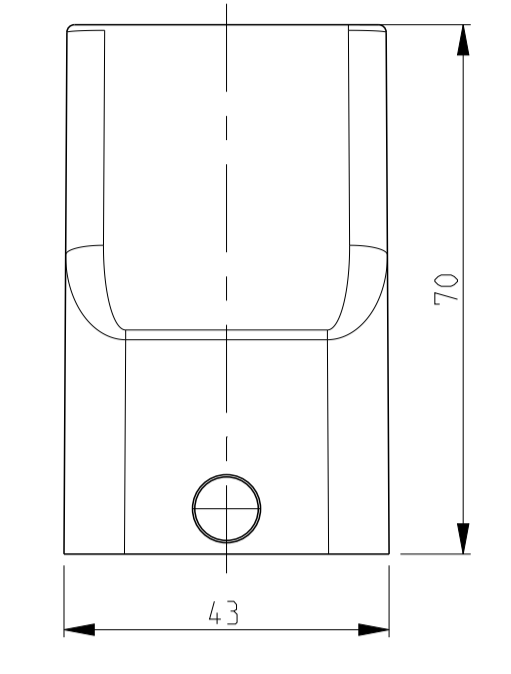

PN 1-6

PN 1-7

PN 2-6

PN 2-7

PN 1-1

REVISIONS				
P.	LTH	DESCRIPTION	DATE	DWN APVD
A4		ECR-17-013084	29MAR2018	SG MKO

- NOTES.
- 1 Material:Housing:Aluminium Diecasting Alloy
  - 2 Surface:Varnish grey  
-Aluminium oxide-  
Varnish black
  - 3 Varnish on the inside not necessary
  - 4 Packaging  
Quantity 5 Pieces in a box

SCALE 1:2

SCALE 1:2

SCALE 1:2

SCALE 1:2

SCALE 1:2

QTY	ITEM NO	DESCRIPTION	MATERIAL	SURFACE	COLOR	ITEM NO	REMARKS
2	1	LB-Clip bolt	Stainless steel	Blank	-	6	
2	2	LB-Clip bolt	Steel	Zinc plated	Blue	5	
4	2	VS-Side clip	Steel	Zinc plated	Blue	4	
4	4	VS-Clip bolt	Stainless steel	Blank	-	3	
1	1	HB-K Hood	Aluminium	Aluminium oxide	Black	2	
1	1	HB Hood	Aluminium	-	Grey	1	

DIMENSIONS: mm  
 TOLERANCES UNLESS OTHERWISE SPECIFIED:  
 0/0.05  
 0.05/0.1  
 0.1/0.2  
 0.2/0.5  
 0.5/1.0  
 1.0/2.0  
 2.0/5.0  
 5.0/10.0  
 ANGLES FINISH

MATERIAL: - FINISH: -

PRODUCT SPEC: 108-74003  
 APPLICATION SPEC: 116-74004  
 WEIGHT: -

CUSTOMER DRAWING

NAME: Hood  
 HB.24.STO.1.29.G

SIZE: A1 CAGE CODE: 00779 DRAWING NO: 1102328  
 SCALE: 1:1 SHEET 1 OF 1 REV: A4

RESTRICTED TO