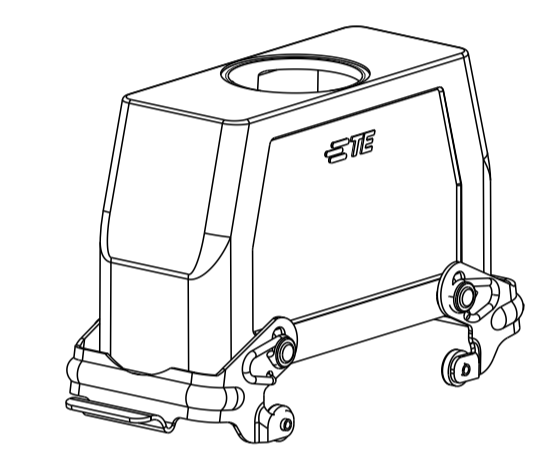

PN 1-6

PN 1-7

PN 2-6

PN 2-7

PN 1-1

REVISIONS				
P.	LTH	DESCRIPTION	DATE	DWN APVD
A4		ECR-17-013084	29MAR2018	SG MKO

- NOTES.
- 1 Material:Housing:Aluminium Diecasting Alloy
  - 2 Surface:Varnish grey  
-Aluminium oxide-  
Varnish black
  - 3 Varnish on the inside not necessary
  - 4 Packaging  
Quantity 5 Pieces in a box

SCALE 1:2

SCALE 1:2

SCALE 1:2

SCALE 1:2

SCALE 1:2

QTY	ITEM NO	DESCRIPTION	MATERIAL	SURFACE	COLOR	ITEM NO	REMARKS
2	1	LB-Clip bolt	Stainless steel	Blank	-	6	
2	2	LB-Clip bolt	Steel	Zinc plated	Blue	5	
4	2	VS-Side clip	Steel	Zinc plated	Blue	4	
4	4	VS-Clip bolt	Stainless steel	Blank	-	3	
1	1	HB-K Hood	Aluminium	Aluminium oxide	Black	2	
1	1	HB Hood	Aluminium	-	Grey	1	