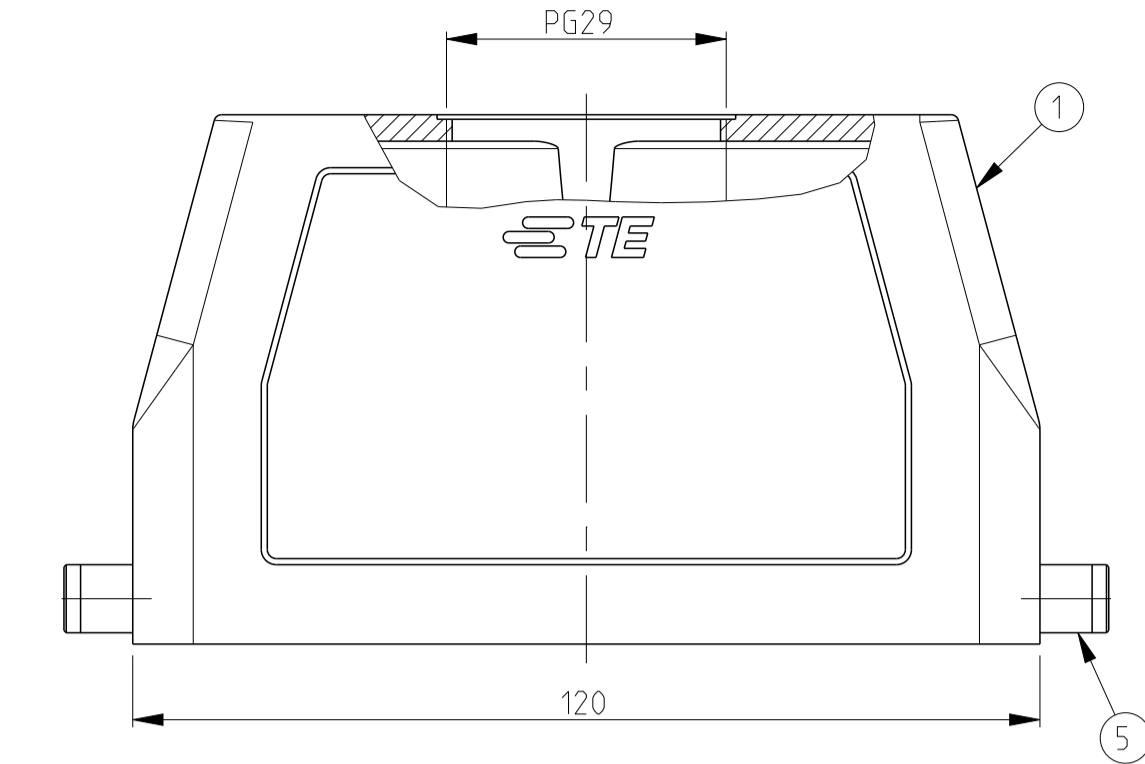

PN 1-6

PN 1-7

PN 2-6

PN 2-7

PN 1-1

REVISIONS				
P.	LTH	DESCRIPTION	DATE	DWN APVD
A4		ECR-17-013084	29MAR2018	SG MKO

- NOTES.
- 1 Material:Housing:Aluminium Diecasting Alloy
  - 2 Surface:Varnish grey  
-Aluminium oxide-  
Varnish black
  - 3 Varnish on the inside not necessary
  - 4 Packaging  
Quantity 5 Pieces in a box

SCALE 1:2

SCALE 1:2

SCALE 1:2

SCALE 1:2

SCALE 1:2

QTY	ITEM NO	DESCRIPTION	MATERIAL	SURFACE	COLOR	ITEM NO	REMARKS
2	1	LB-Clip bolt	Stainless steel	Blank	-	6	
2	2	LB-Clip bolt	Steel	Zinc plated	Blue	5	
4	2	VS-Side clip	Steel	Zinc plated	Blue	4	
4	4	VS-Clip bolt	Stainless steel	Blank	-	3	
1	1	HB-K Hood	Aluminium	Aluminium oxide	Black	2	
1	1	HB Hood	Aluminium	-	Grey	1	

DIMENSIONS: mm  
 TOLERANCES UNLESS OTHERWISE SPECIFIED:  
 0/0.05  
 0.05/0.1  
 0.1/0.2  
 0.2/0.5  
 0.5/1.0  
 1.0/2.0  
 2.0/5.0  
 5.0/10.0  
 ANGLES FINISH

MATERIAL: - FINISH: -

PRODUCT SPEC: 108-74003  
 APPLICATION SPEC: 116-74004  
 WEIGHT: -

CUSTOMER DRAWING

NAME: Hood  
 HB.24.STO.1.29.G

SIZE: A1 CAGE CODE: 00779 DRAWING NO: 1102328  
 SCALE: 1:1 SHEET 1 OF 1 REV: A4

RESTRICTED TO