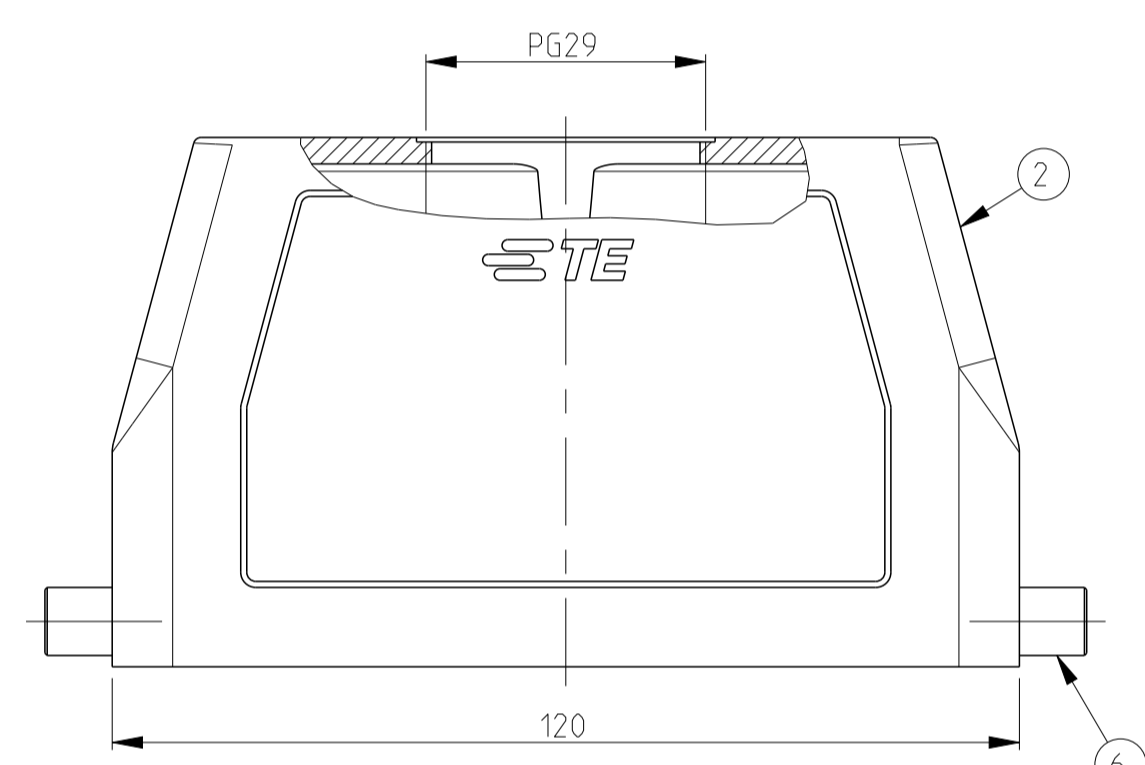

PN 1-6

PN 1-7

PN 2-6

PN 2-7

PN 1-1

REVISIONS				
P.	LTH	DESCRIPTION	DATE	DWN APVD
A4		ECR-17-013084	29MAR2018	SG MKO

- NOTES.
- 1 Material:Housing:Aluminium Diecasting Alloy
  - 2 Surface:Varnish grey  
-Aluminium oxide-  
Varnish black
  - 3 Varnish on the inside not necessary
  - 4 Packaging  
Quantity 5 Pieces in a box

SCALE 1:2

SCALE 1:2

SCALE 1:2

SCALE 1:2

SCALE 1:2

QTY	ITEM NO	DESCRIPTION	MATERIAL	SURFACE	COLOR	ITEM NO	REMARKS
2	1	LB-Clip bolt	Stainless steel	Blank	-	6	
2	2	LB-Clip bolt	Steel	Zinc plated	Blue	5	
4	2	VS-Side clip	Steel	Zinc plated	Blue	4	
4	4	VS-Clip bolt	Stainless steel	Blank	-	3	
1	1	HB-K Hood	Aluminium	Aluminium oxide	Black	2	
1	1	HB Hood	Aluminium	-	Grey	1	

DIMENSIONS: mm  
 TOLERANCES UNLESS OTHERWISE SPECIFIED:  
 0/0.05  
 0.05/0.1  
 0.1/0.2  
 0.2/0.5  
 0.5/1.0  
 1.0/2.0  
 2.0/5.0  
 5.0/10.0  
 ANGLES FINISH

MATERIAL: - FINISH: -

PRODUCT SPEC: 108-74003  
 APPLICATION SPEC: 116-74004  
 WEIGHT: -

CUSTOMER DRAWING

NAME: Hood  
 HB.24.STO.1.29.G

SIZE: A1 CAGE CODE: 00779 DRAWING NO: 1102328  
 SCALE: 1:1 SHEET 1 OF 1 REV: A4

RESTRICTED TO