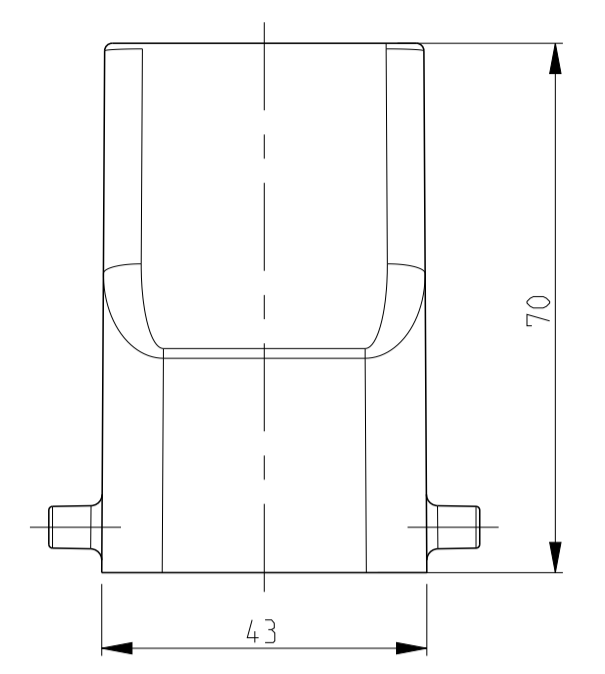

PN 1-6

PN 1-7

PN 2-6

PN 2-7

PN 1-1

REVISIONS				
P.	LTH	DESCRIPTION	DATE	DWN APVD
A4		ECR-17-013084	29MAR2018	SG MKO

- NOTES.
- 1 Material:Housing:Aluminium Diecasting Alloy
  - 2 Surface:Varnish grey  
-Aluminium oxide-  
Varnish black
  - 3 Varnish on the inside not necessary
  - 4 Packaging  
Quantity 5 Pieces in a box

SCALE 1:2

SCALE 1:2

SCALE 1:2

SCALE 1:2

SCALE 1:2

QTY	ITEM NO	DESCRIPTION	MATERIAL	SURFACE	COLOR	ITEM NO	REMARKS
2	1	LB-Clip bolt	Stainless steel	Blank	-	6	
2	2	LB-Clip bolt	Steel	Zinc plated	Blue	5	
4	2	VS-Side clip	Steel	Zinc plated	Blue	4	
4	4	VS-Clip bolt	Stainless steel	Blank	-	3	
1	1	HB-K Hood	Aluminium	Aluminium oxide	Black	2	
1	1	HB Hood	Aluminium	-	Grey	1	

DIMENSIONS: mm  
 TOLERANCES UNLESS OTHERWISE SPECIFIED:  
 0/0.05  
 0.05/0.1  
 0.1/0.2  
 0.2/0.5  
 0.5/1.0  
 1.0/2.0  
 2.0/5.0  
 5.0/10.0  
 ANGLES FINISH

MATERIAL: - FINISH: -

PRODUCT SPEC: 108-74003  
 APPLICATION SPEC: 116-74004  
 WEIGHT: -

CUSTOMER DRAWING

NAME: Hood  
 HB.24.STO.1.29.G

SIZE: A1 CAGE CODE: 00779 DRAWING NO: 1102328  
 SCALE: 1:1 SHEET 1 OF 1 REV: A4

RESTRICTED TO