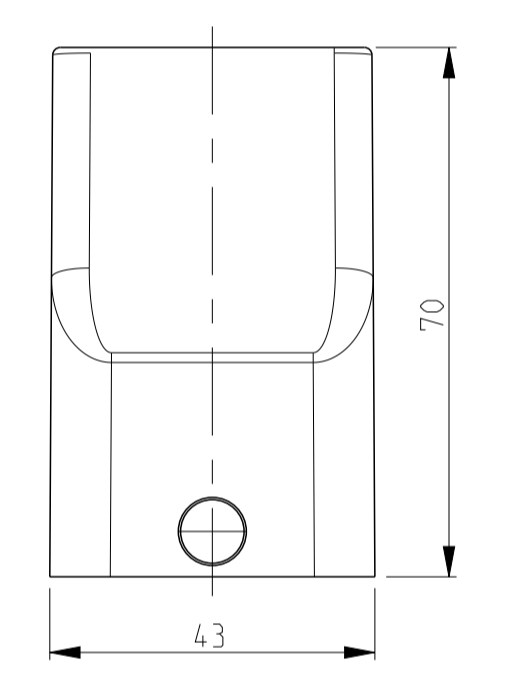

PN 1-6

PN 1-7

PN 2-6

PN 2-7

PN 1-1

REVISIONS				
P.	LTH	DESCRIPTION	DATE	DWN APVD
A4		ECR-17-013084	29MAR2018	SG MKO

- NOTES.
- 1 Material:Housing:Aluminium Diecasting Alloy
  - 2 Surface:Varnish grey  
-Aluminium oxide-  
Varnish black
  - 3 Varnish on the inside not necessary
  - 4 Packaging  
Quantity 5 Pieces in a box

SCALE 1:2

SCALE 1:2

SCALE 1:2

SCALE 1:2

SCALE 1:2

QTY	ITEM NO	DESCRIPTION	MATERIAL	SURFACE	COLOR	ITEM NO	REMARKS
2	1	LB-Clip bolt	Stainless steel	Blank	-	6	
2	2	LB-Clip bolt	Steel	Zinc plated	Blue	5	
4	2	VS-Side clip	Steel	Zinc plated	Blue	4	
4	4	VS-Clip bolt	Stainless steel	Blank	-	3	
1	1	HB-K Hood	Aluminium	Aluminium oxide	Black	2	
1	1	HB Hood	Aluminium	-	Grey	1	

DIMENSIONS: mm  
 TOLERANCES UNLESS OTHERWISE SPECIFIED:  
 0/0.05  
 0.05/0.1  
 0.1/0.2  
 0.2/0.5  
 0.5/1.0  
 1.0/2.0  
 2.0/5.0  
 5.0/10.0  
 ANGLES FINISH

MATERIAL: - FINISH: -

PRODUCT SPEC: 108-74003  
 APPLICATION SPEC: 116-74004  
 WEIGHT: -

CUSTOMER DRAWING

NAME: Hood  
 HB.24.STO.1.29.G

SIZE: A1 CAGE CODE: 00779 DRAWING NO: 1102328  
 SCALE: 1:1 SHEET 1 OF 1 REV: A4

RESTRICTED TO