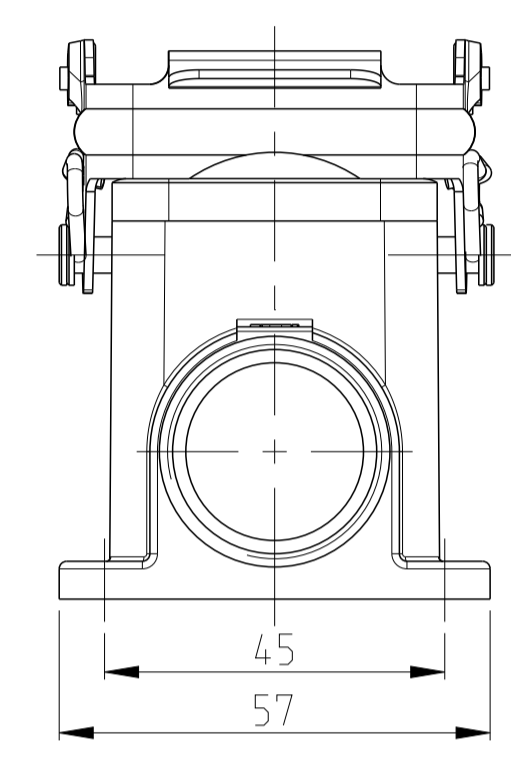

REVISIONS					
P	LTN	DESCRIPTION	DATE	DWN	APVD
A3	ECR-09-013545		05JUN2009	SR	AR
A4	ECR-16-000314		14JAN2016	GEM	JB
A5	REVISED PER ECR-17-013084		12JAN2018	SRG	MKO

NOTES

- PART SHALL BE FREE AND CLEAN OF BURRS AND OTHER FOREIGN MATERIAL
- PACKAGING: QUANTITY 3 PIECES
- VARNISHING INSIDE HOUSING NOT REQUIRED

QTY	OBsolete	OBsolete	OBsolete	OBsolete	DESCRIPTION	MATERIAL	SURFACE	COLOR	ITEM	NOTES
2					SLIDE SPOOL	STAINLESS STEEL	BLANC		20	
	2				SLIDE SPOOL	STEEL	ZINC PLATED	BLUE	19	
			4		LOCKING CLIP	STAINLESS STEEL	BLANC		18	
			4		CLIP POSITIONER	STEEL	ZINC PLATED	BLUE	17	
		2			CLIP POSITIONER	STEEL	ZINC PLATED	BLUE	16	
			2		CLIP SPRING RIGHT	STAINLESS STEEL	BLANC		15	
			2		CLIP SPRING RIGHT	STEEL	ZINC PLATED	BLUE	14	
			2		CLIP SPRING LEFT	STAINLESS STEEL	BLANC		13	
			2		CLIP SPRING LEFT	STEEL	ZINC PLATED	BLUE	12	
2					CLIP POSITIONER	STAINLESS STEEL	BLANC		11	
	2				CLIP POSITIONER	STEEL	ZINC PLATED	BLUE	10	
		1			SIDE CLIP	STEEL	ZINC PLATED	BLUE	9	
			2		LOCKING CLIP	STAINLESS STEEL	BLANC		8	
			2		LOCKING CLIP	STEEL	ZINC PLATED	BLUE	7	
1	1	1	1	1	PROFILE SEAL	NEOPRENE		BLACK	6	
1					SURFACE MOUNTED HOUSING SIDE ENTRY	ALUMINIUM	ALUMINIUM OXID	BLACK	5	
	1				SURFACE MOUNTED HOUSING SIDE ENTRY	ALUMINIUM		GREY	4	
		1			SURFACE MOUNTED HOUSING SIDE ENTRY	ALUMINIUM		GREY	3	
			1		SURFACE MOUNTED HOUSING SIDE ENTRY	ALUMINIUM	ALUMINIUM OXID	BLACK	2	
				1	SURFACE MOUNTED HOUSING SIDE ENTRY	ALUMINIUM		GREY	1	
2-8	1-8	1-2	2-1	1-1	DESCRIPTION	MATERIAL	SURFACE	COLOR	ITEM	NOTES
					HB-24.SG-VS-2.21.Z					
					HB-K-24.SG-VS-2.21.Z					
					HB-24.SG-LB-2.21.Z					
					HB-Z-24.SG-ZVGR-2.21.Z					
					HB-K/Z-24.SG-ZVGR-2.21.Z					

THIS DRAWING IS A CONTROLLED DOCUMENT. DWN: R.SCHNEIDER 05JUN2009
 CH: T.SCHNURPFEL 05JUN2009

TE Connectivity

PRODUCT NAME: SURFACE MOUNTED HOUSING SIDE ENTRY
 HB.24.SG.2.21

SIZE: A1 CAGE CODE: 00779 DRAWING NO: 1102333