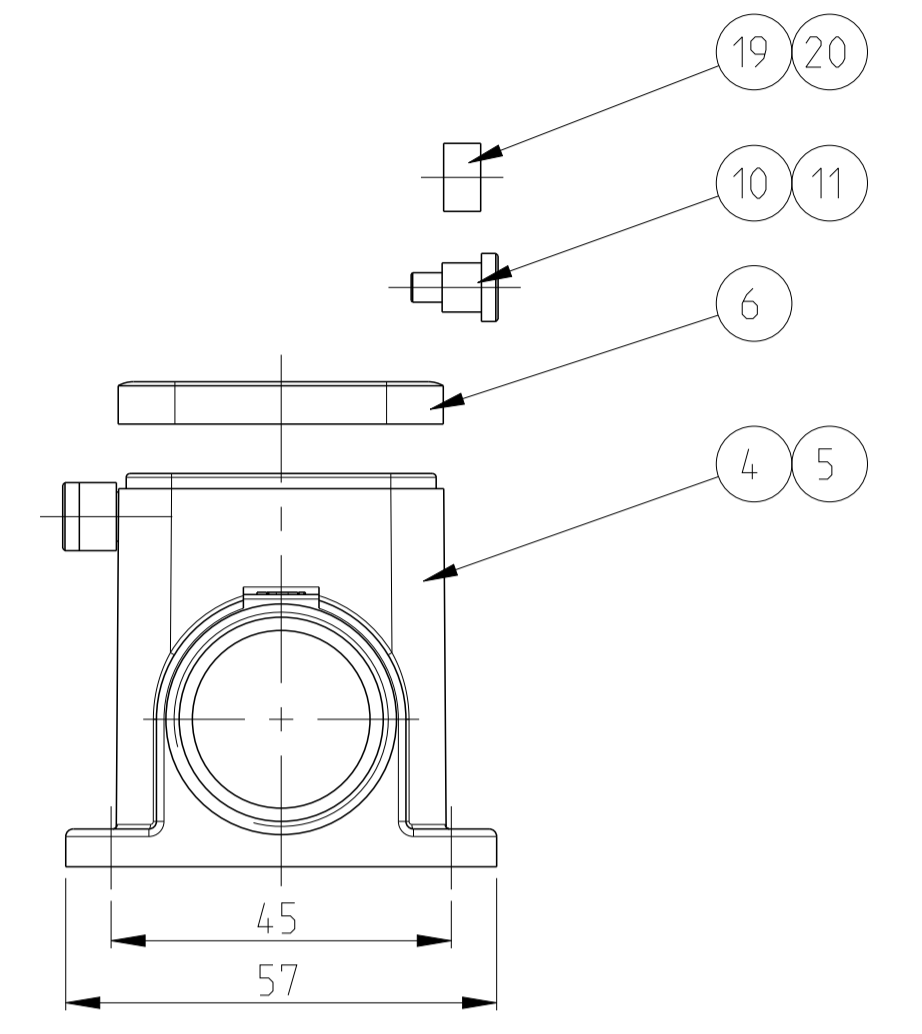

REVISIONS					
P	LTN	DESCRIPTION	DATE	DWN	APVD
A3	ECR-09-013545		05JUN2009	SR	AR
A4	ECR-16-000314		14JAN2016	GEM	JB
A5	REVISED PER ECR-17-013084		12JAN2018	SRG	MKO

NOTES

- PART SHALL BE FREE AND CLEAN OF BURRS AND OTHER FOREIGN MATERIAL
- PACKAGING: QUANTITY 3 PIECES
- VARNISHING INSIDE HOUSING NOT REQUIRED

QTY	OBsolete	OBsolete	OBsolete	OBsolete	DESCRIPTION	MATERIAL	SURFACE	COLOR	ITEM	NOTES
2					SLIDE SPOOL	STAINLESS STEEL	BLANC		20	
	2				SLIDE SPOOL	STEEL	ZINC PLATED	BLUE	19	
			4		LOCKING CLIP	STAINLESS STEEL	BLANC		18	
			4		CLIP POSITIONER	STEEL	ZINC PLATED	BLUE	17	
		2			CLIP POSITIONER	STEEL	ZINC PLATED	BLUE	16	
			2		CLIP SPRING RIGHT	STAINLESS STEEL	BLANC		15	
			2		CLIP SPRING RIGHT	STEEL	ZINC PLATED	BLUE	14	
			2		CLIP SPRING LEFT	STAINLESS STEEL	BLANC		13	
			2		CLIP SPRING LEFT	STEEL	ZINC PLATED	BLUE	12	
2					CLIP POSITIONER	STAINLESS STEEL	BLANC		11	
	2				CLIP POSITIONER	STEEL	ZINC PLATED	BLUE	10	
		1			SIDE CLIP	STEEL	ZINC PLATED	BLUE	9	
			2		LOCKING CLIP	STAINLESS STEEL	BLANC		8	
			2		LOCKING CLIP	STEEL	ZINC PLATED	BLUE	7	
1	1	1	1	1	PROFILE SEAL	NEOPRENE		BLACK	6	
1					SURFACE MOUNTED HOUSING SIDE ENTRY	ALUMINIUM	ALUMINIUM OXID	BLACK	5	
	1				SURFACE MOUNTED HOUSING SIDE ENTRY	ALUMINIUM		GREY	4	
		1			SURFACE MOUNTED HOUSING SIDE ENTRY	ALUMINIUM		GREY	3	
			1		SURFACE MOUNTED HOUSING SIDE ENTRY	ALUMINIUM	ALUMINIUM OXID	BLACK	2	
				1	SURFACE MOUNTED HOUSING SIDE ENTRY	ALUMINIUM		GREY	1	
2-8	1-8	1-2	2-1	1-1	DESCRIPTION	MATERIAL	SURFACE	COLOR	ITEM	NOTES
					HB-24.SG-VS-2.21.Z					
					HB-K-24.SG-VS-2.21.Z					
					HB-24.SG-LB-2.21.Z					
					HB-Z-24.SG-ZVGR-2.21.Z					
					HB-K/Z-24.SG-ZVGR-2.21.Z					

THIS DRAWING IS A CONTROLLED DOCUMENT. DWN: R.SCHNEIDER 05JUN2009
 CH: T.SCHNURPFEL 05JUN2009

TE Connectivity

PRODUCT NAME: SURFACE MOUNTED HOUSING SIDE ENTRY
 HB.24.SG.2.21

SIZE: A1 CAGE CODE: 00779 DRAWING NO: 1102333