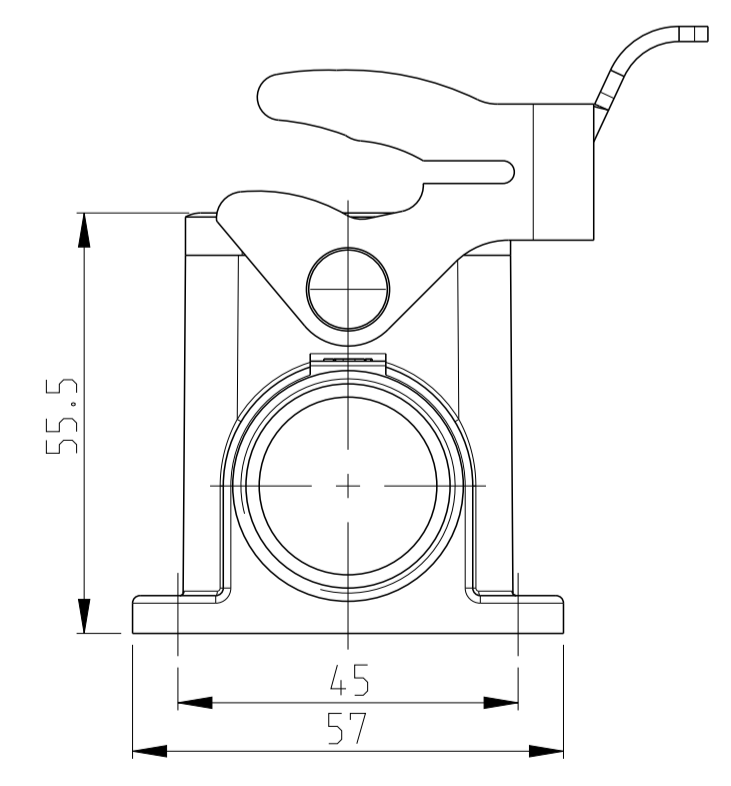

REVISIONS					
P	LTN	DESCRIPTION	DATE	DWN	APVD
A3	ECR-09-013545		05JUN2009	SR	AR
A4	ECR-16-000314		14JAN2016	GEM	JB
A5	REVISED PER ECR-17-013084		12JAN2018	SRG	MKO

NOTES

- PART SHALL BE FREE AND CLEAN OF BURRS AND OTHER FOREIGN MATERIAL
- PACKAGING: QUANTITY 3 PIECES
- VARNISHING INSIDE HOUSING NOT REQUIRED

QTY	OBsolete	OBsolete	OBsolete	OBsolete	DESCRIPTION	MATERIAL	SURFACE	COLOR	ITEM	NOTES
2					SLIDE SPOOL	STAINLESS STEEL	BLANC		20	
	2				SLIDE SPOOL	STEEL	ZINC PLATED	BLUE	19	
			4		LOCKING CLIP	STAINLESS STEEL	BLANC		18	
			4		CLIP POSITIONER	STEEL	ZINC PLATED	BLUE	17	
		2			CLIP POSITIONER	STEEL	ZINC PLATED	BLUE	16	
			2		CLIP SPRING RIGHT	STAINLESS STEEL	BLANC		15	
			2		CLIP SPRING RIGHT	STEEL	ZINC PLATED	BLUE	14	
			2		CLIP SPRING LEFT	STAINLESS STEEL	BLANC		13	
			2		CLIP SPRING LEFT	STEEL	ZINC PLATED	BLUE	12	
2					CLIP POSITIONER	STAINLESS STEEL	BLANC		11	
	2				CLIP POSITIONER	STEEL	ZINC PLATED	BLUE	10	
		1			SIDE CLIP	STEEL	ZINC PLATED	BLUE	9	
			2		LOCKING CLIP	STAINLESS STEEL	BLANC		8	
			2		LOCKING CLIP	STEEL	ZINC PLATED	BLUE	7	
1	1	1	1	1	PROFILE SEAL	NEOPRENE		BLACK	6	
1					SURFACE MOUNTED HOUSING SIDE ENTRY	ALUMINIUM	ALUMINIUM OXID	BLACK	5	
	1				SURFACE MOUNTED HOUSING SIDE ENTRY	ALUMINIUM		GREY	4	
		1			SURFACE MOUNTED HOUSING SIDE ENTRY	ALUMINIUM		GREY	3	
			1		SURFACE MOUNTED HOUSING SIDE ENTRY	ALUMINIUM	ALUMINIUM OXID	BLACK	2	
				1	SURFACE MOUNTED HOUSING SIDE ENTRY	ALUMINIUM		GREY	1	
2-8	1-8	1-2	2-1	1-1	DESCRIPTION	MATERIAL	SURFACE	COLOR	ITEM	NOTES
					HB-24.SG-VS-2.21.Z					
					HB-K-24.SG-VS-2.21.Z					
					HB-24.SG-LB-2.21.Z					
					HB-Z-24.SG-ZVGR-2.21.Z					
					HB-K/Z-24.SG-ZVGR-2.21.Z					

THIS DRAWING IS A CONTROLLED DOCUMENT. DWN: R.SCHNEIDER 05JUN2009
 CH: T.SCHNURPFEL 05JUN2009

TE Connectivity

PRODUCT NAME: SURFACE MOUNTED HOUSING SIDE ENTRY
 HB.24.SG.2.21

SIZE: A1 CAGE CODE: 00779 DRAWING NO: 1102333