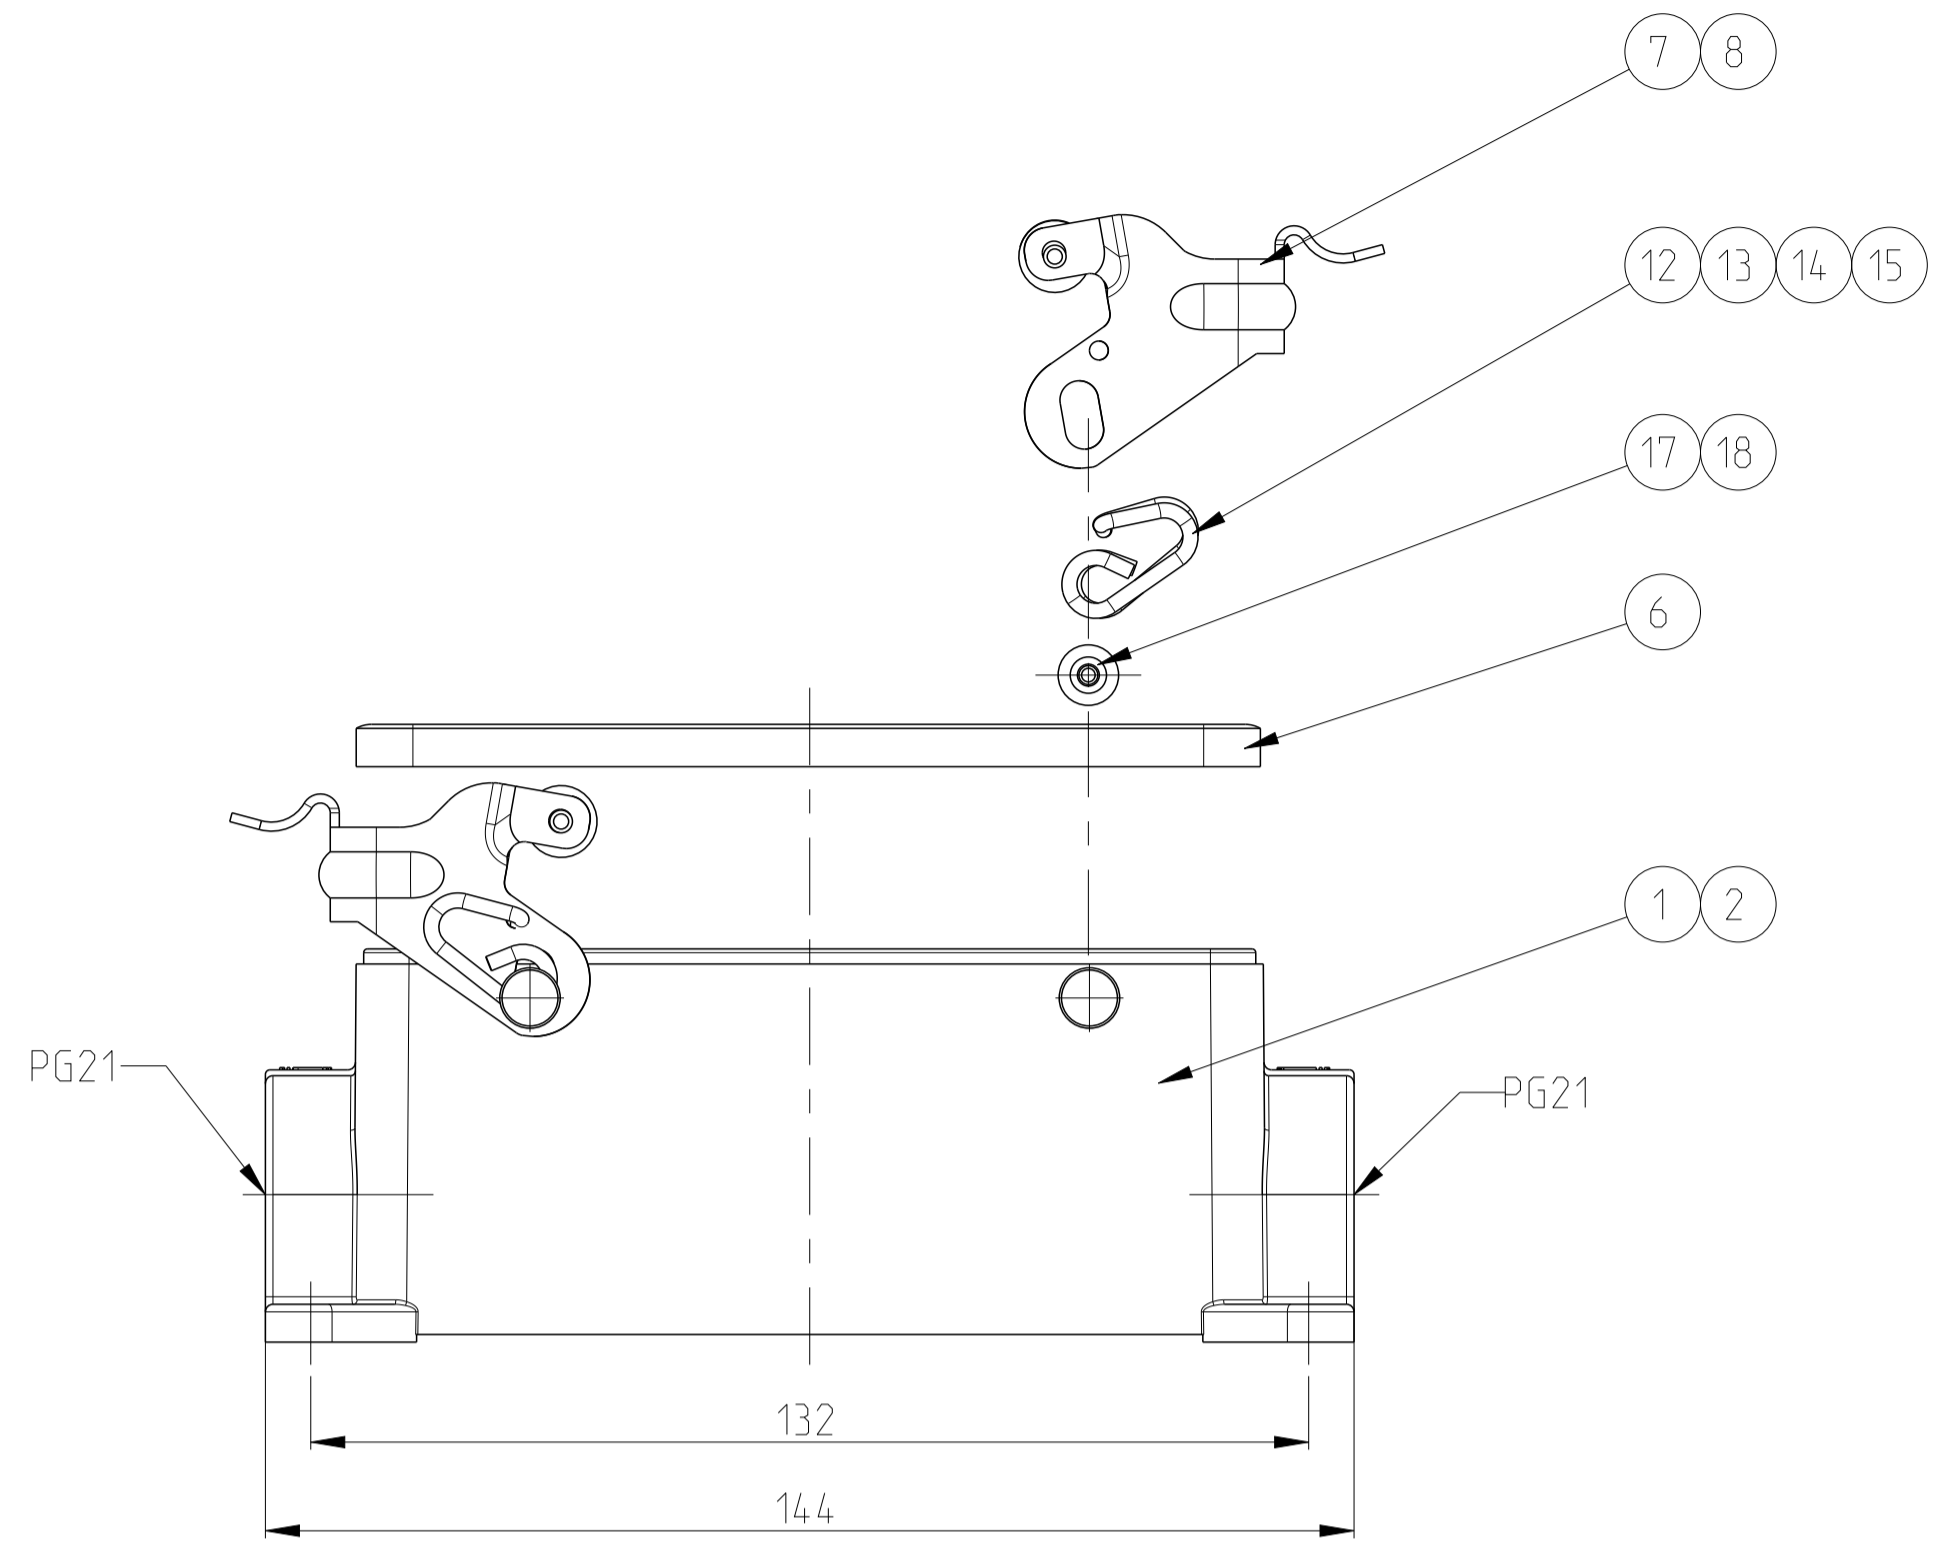

REVISIONS					
P	LTN	DESCRIPTION	DATE	DWN	APVD
A3	ECR-09-013545		05JUN2009	SR	AR
A4	ECR-16-000314		14JAN2016	GEM	JB
A5	REVISED PER ECR-17-013084		12JAN2018	SRG	MKO

NOTES

- PART SHALL BE FREE AND CLEAN OF BURRS AND OTHER FOREIGN MATERIAL
- PACKAGING: QUANTITY 3 PIECES
- VARNISHING INSIDE HOUSING NOT REQUIRED

QTY	OBsolete	OBsolete	OBsolete	OBsolete	DESCRIPTION	MATERIAL	SURFACE	COLOR	ITEM	NOTES
2					SLIDE SPOOL	STAINLESS STEEL	BLANC		20	
	2				SLIDE SPOOL	STEEL	ZINC PLATED	BLUE	19	
			4		LOCKING CLIP	STAINLESS STEEL	BLANC		18	
			4		CLIP POSITIONER	STEEL	ZINC PLATED	BLUE	17	
		2			CLIP POSITIONER	STEEL	ZINC PLATED	BLUE	16	
			2		CLIP SPRING RIGHT	STAINLESS STEEL	BLANC		15	
			2		CLIP SPRING RIGHT	STEEL	ZINC PLATED	BLUE	14	
			2		CLIP SPRING LEFT	STAINLESS STEEL	BLANC		13	
			2		CLIP SPRING LEFT	STEEL	ZINC PLATED	BLUE	12	
2					CLIP POSITIONER	STAINLESS STEEL	BLANC		11	
	2				CLIP POSITIONER	STEEL	ZINC PLATED	BLUE	10	
		1			SIDE CLIP	STEEL	ZINC PLATED	BLUE	9	
			2		LOCKING CLIP	STAINLESS STEEL	BLANC		8	
			2		LOCKING CLIP	STEEL	ZINC PLATED	BLUE	7	
1	1	1	1	1	PROFILE SEAL	NEOPRENE		BLACK	6	
1					SURFACE MOUNTED HOUSING SIDE ENTRY	ALUMINIUM	ALUMINIUM OXID	BLACK	5	
	1				SURFACE MOUNTED HOUSING SIDE ENTRY	ALUMINIUM		GREY	4	
		1			SURFACE MOUNTED HOUSING SIDE ENTRY	ALUMINIUM		GREY	3	
			1		SURFACE MOUNTED HOUSING SIDE ENTRY	ALUMINIUM	ALUMINIUM OXID	BLACK	2	
				1	SURFACE MOUNTED HOUSING SIDE ENTRY	ALUMINIUM		GREY	1	
2-8	1-8	1-2	2-1	1-1	DESCRIPTION	MATERIAL	SURFACE	COLOR	ITEM	NOTES
					HB-24.SG-VS-2.21.Z					
					HB-K-24.SG-VS-2.21.Z					
					HB-24.SG-LB-2.21.Z					
					HB-Z-24.SG-ZVGR-2.21.Z					
					HB-K/Z-24.SG-ZVGR-2.21.Z					

THIS DRAWING IS A CONTROLLED DOCUMENT. DWN: R.SCHNEIDER 05JUN2009
 CH: T.SCHNURPFEL 05JUN2009

TE Connectivity

PRODUCT NAME: SURFACE MOUNTED HOUSING SIDE ENTRY
 HB.24.SG.2.21

SIZE: A1 CAGE CODE: 00779 DRAWING NO: 1102333