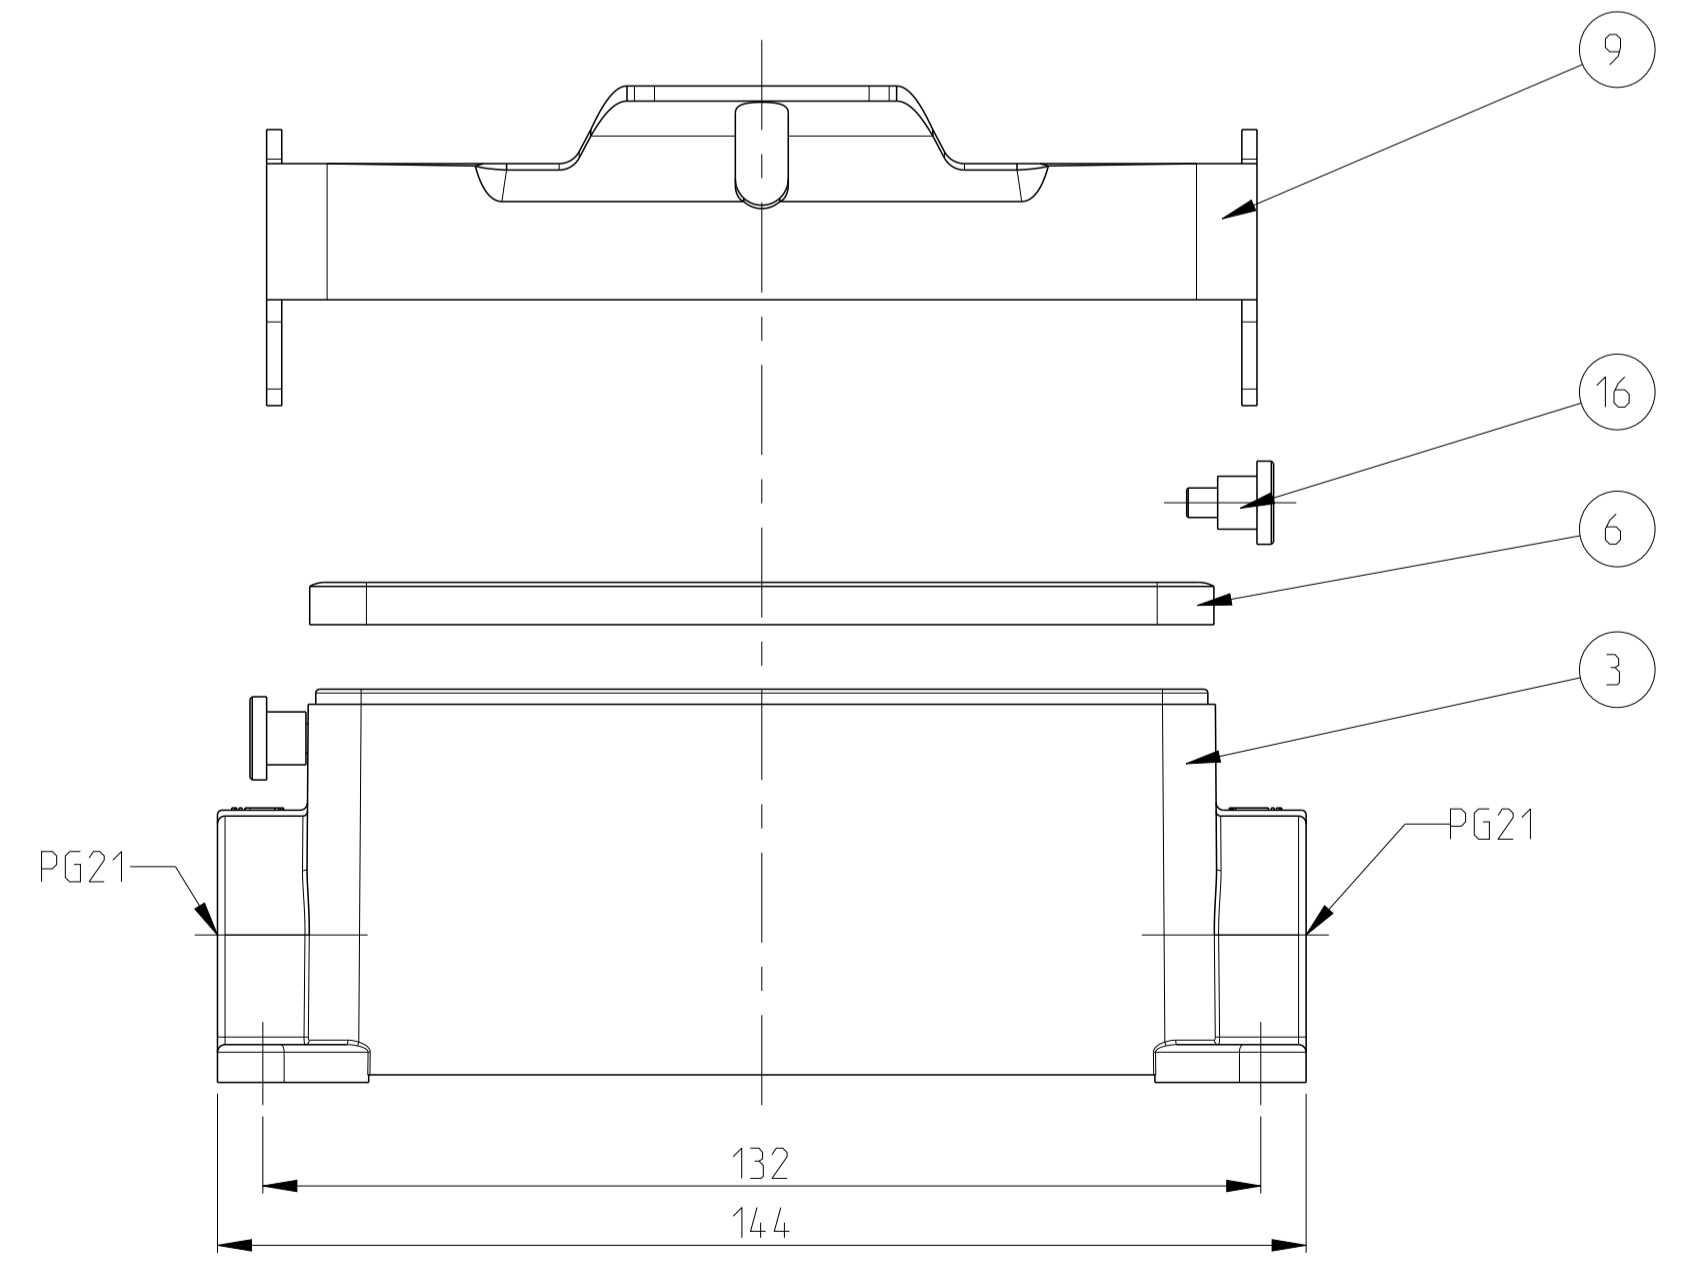

REVISIONS					
P	LTN	DESCRIPTION	DATE	DWN	APVD
A3	ECR-09-013545		05JUN2009	SR	AR
A4	ECR-16-000314		14JAN2016	GEM	JB
A5	REVISED PER ECR-17-013084		12JAN2018	SRG	MKO

NOTES

- PART SHALL BE FREE AND CLEAN OF BURRS AND OTHER FOREIGN MATERIAL
- PACKAGING: QUANTITY 3 PIECES
- VARNISHING INSIDE HOUSING NOT REQUIRED

QTY	OBsolete	OBsolete	OBsolete	OBsolete	DESCRIPTION	MATERIAL	SURFACE	COLOR	ITEM	NOTES
2					SLIDE SPOOL	STAINLESS STEEL	BLANC		20	
	2				SLIDE SPOOL	STEEL	ZINC PLATED	BLUE	19	
			4		LOCKING CLIP	STAINLESS STEEL	BLANC		18	
			4		CLIP POSITIONER	STEEL	ZINC PLATED	BLUE	17	
		2			CLIP POSITIONER	STEEL	ZINC PLATED	BLUE	16	
			2		CLIP SPRING RIGHT	STAINLESS STEEL	BLANC		15	
			2		CLIP SPRING RIGHT	STEEL	ZINC PLATED	BLUE	14	
			2		CLIP SPRING LEFT	STAINLESS STEEL	BLANC		13	
			2		CLIP SPRING LEFT	STEEL	ZINC PLATED	BLUE	12	
2					CLIP POSITIONER	STAINLESS STEEL	BLANC		11	
	2				CLIP POSITIONER	STEEL	ZINC PLATED	BLUE	10	
		1			SIDE CLIP	STEEL	ZINC PLATED	BLUE	9	
			2		LOCKING CLIP	STAINLESS STEEL	BLANC		8	
			2		LOCKING CLIP	STEEL	ZINC PLATED	BLUE	7	
1	1	1	1	1	PROFILE SEAL	NEOPRENE		BLACK	6	
1					SURFACE MOUNTED HOUSING SIDE ENTRY	ALUMINIUM	ALUMINIUM OXID	BLACK	5	
	1				SURFACE MOUNTED HOUSING SIDE ENTRY	ALUMINIUM		GREY	4	
		1			SURFACE MOUNTED HOUSING SIDE ENTRY	ALUMINIUM		GREY	3	
			1		SURFACE MOUNTED HOUSING SIDE ENTRY	ALUMINIUM	ALUMINIUM OXID	BLACK	2	
				1	SURFACE MOUNTED HOUSING SIDE ENTRY	ALUMINIUM		GREY	1	
2-8	1-8	1-2	2-1	1-1	DESCRIPTION	MATERIAL	SURFACE	COLOR	ITEM	NOTES
					HB-24.SG-VS-2.21.Z					
					HB-K-24.SG-VS-2.21.Z					
					HB-24.SG-LB-2.21.Z					
					HB-Z-24.SG-ZVGR-2.21.Z					
					HB-K/Z-24.SG-ZVGR-2.21.Z					

THIS DRAWING IS A CONTROLLED DOCUMENT. DWN: R.SCHNEIDER 05JUN2009
 CH: T.SCHNURPFEL 05JUN2009

TE Connectivity

PRODUCT NAME: SURFACE MOUNTED HOUSING SIDE ENTRY
 HB.24.SG.2.21

SIZE: A1 CAGE CODE: 00779 DRAWING NO: 1102333