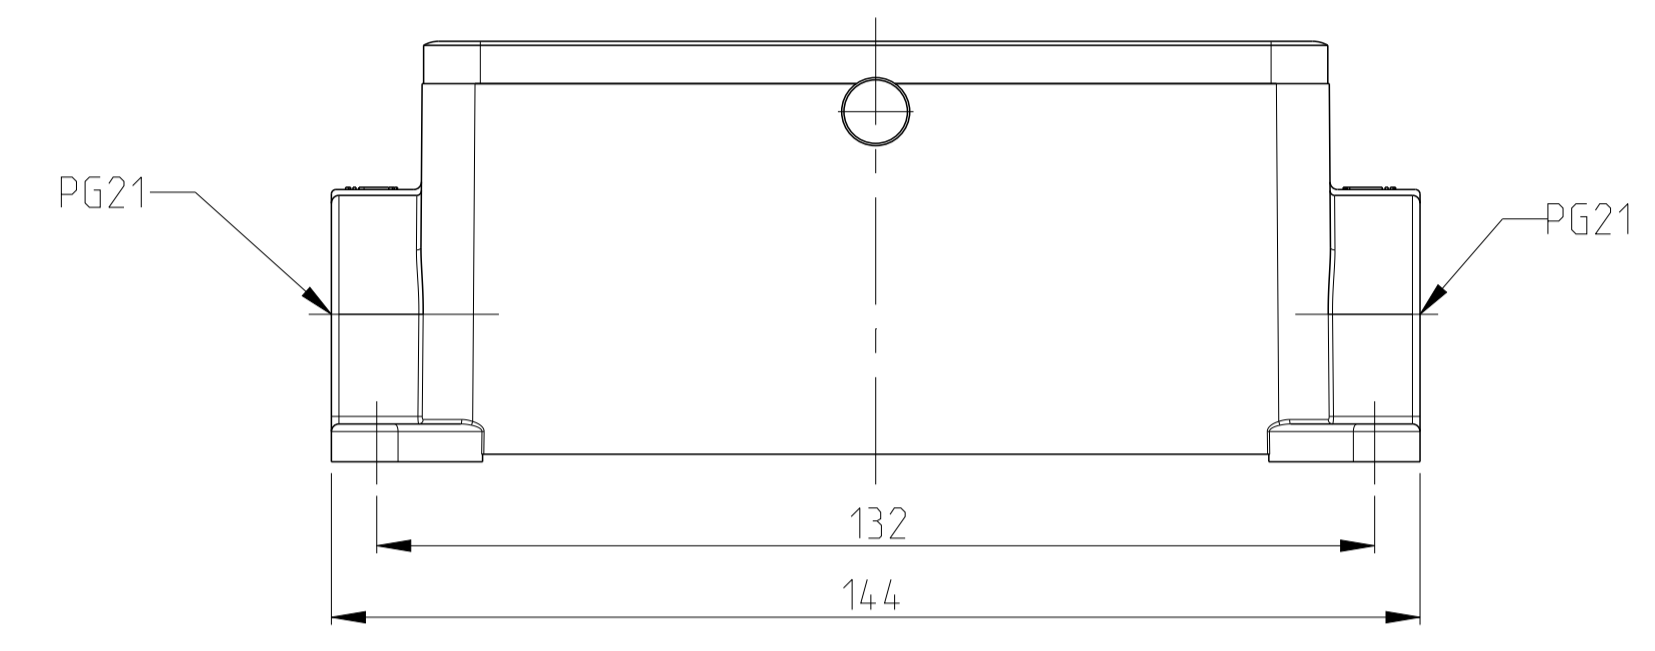

REVISIONS					
P	LTN	DESCRIPTION	DATE	DWN	APVD
A3	ECR-09-013545		05JUN2009	SR	AR
A4	ECR-16-000314		14JAN2016	GEM	JB
A5	REVISED PER ECR-17-013084		12JAN2018	SRG	MKO

NOTES

- PART SHALL BE FREE AND CLEAN OF BURRS AND OTHER FOREIGN MATERIAL
- PACKAGING: QUANTITY 3 PIECES
- VARNISHING INSIDE HOUSING NOT REQUIRED

QTY	OBsolete	OBsolete	OBsolete	OBsolete	DESCRIPTION	MATERIAL	SURFACE	COLOR	ITEM	NOTES
2					SLIDE SPOOL	STAINLESS STEEL	BLANC		20	
	2				SLIDE SPOOL	STEEL	ZINC PLATED	BLUE	19	
			4		LOCKING CLIP	STAINLESS STEEL	BLANC		18	
			4		CLIP POSITIONER	STEEL	ZINC PLATED	BLUE	17	
		2			CLIP POSITIONER	STEEL	ZINC PLATED	BLUE	16	
			2		CLIP SPRING RIGHT	STAINLESS STEEL	BLANC		15	
			2		CLIP SPRING RIGHT	STEEL	ZINC PLATED	BLUE	14	
			2		CLIP SPRING LEFT	STAINLESS STEEL	BLANC		13	
			2		CLIP SPRING LEFT	STEEL	ZINC PLATED	BLUE	12	
2					CLIP POSITIONER	STAINLESS STEEL	BLANC		11	
	2				CLIP POSITIONER	STEEL	ZINC PLATED	BLUE	10	
		1			SIDE CLIP	STEEL	ZINC PLATED	BLUE	9	
			2		LOCKING CLIP	STAINLESS STEEL	BLANC		8	
			2		LOCKING CLIP	STEEL	ZINC PLATED	BLUE	7	
1	1	1	1	1	PROFILE SEAL	NEOPRENE		BLACK	6	
1					SURFACE MOUNTED HOUSING SIDE ENTRY	ALUMINIUM	ALUMINIUM OXID	BLACK	5	
	1				SURFACE MOUNTED HOUSING SIDE ENTRY	ALUMINIUM		GREY	4	
		1			SURFACE MOUNTED HOUSING SIDE ENTRY	ALUMINIUM		GREY	3	
			1		SURFACE MOUNTED HOUSING SIDE ENTRY	ALUMINIUM	ALUMINIUM OXID	BLACK	2	
				1	SURFACE MOUNTED HOUSING SIDE ENTRY	ALUMINIUM		GREY	1	
2-8	1-8	1-2	2-1	1-1	DESCRIPTION	MATERIAL	SURFACE	COLOR	ITEM	NOTES
					HB-24.SG-VS-2.21.Z					
					HB-K-24.SG-VS-2.21.Z					
					HB-24.SG-LB-2.21.Z					
					HB-Z-24.SG-ZVGR-2.21.Z					
					HB-K/Z-24.SG-ZVGR-2.21.Z					

THIS DRAWING IS A CONTROLLED DOCUMENT. DWN: R.SCHNEIDER 05JUN2009
 CH: T.SCHNURPFEL 05JUN2009

TE Connectivity

PRODUCT NAME: SURFACE MOUNTED HOUSING SIDE ENTRY
 HB.24.SG.2.21

SIZE: A1 CAGE CODE: 00779 DRAWING NO: 1102333