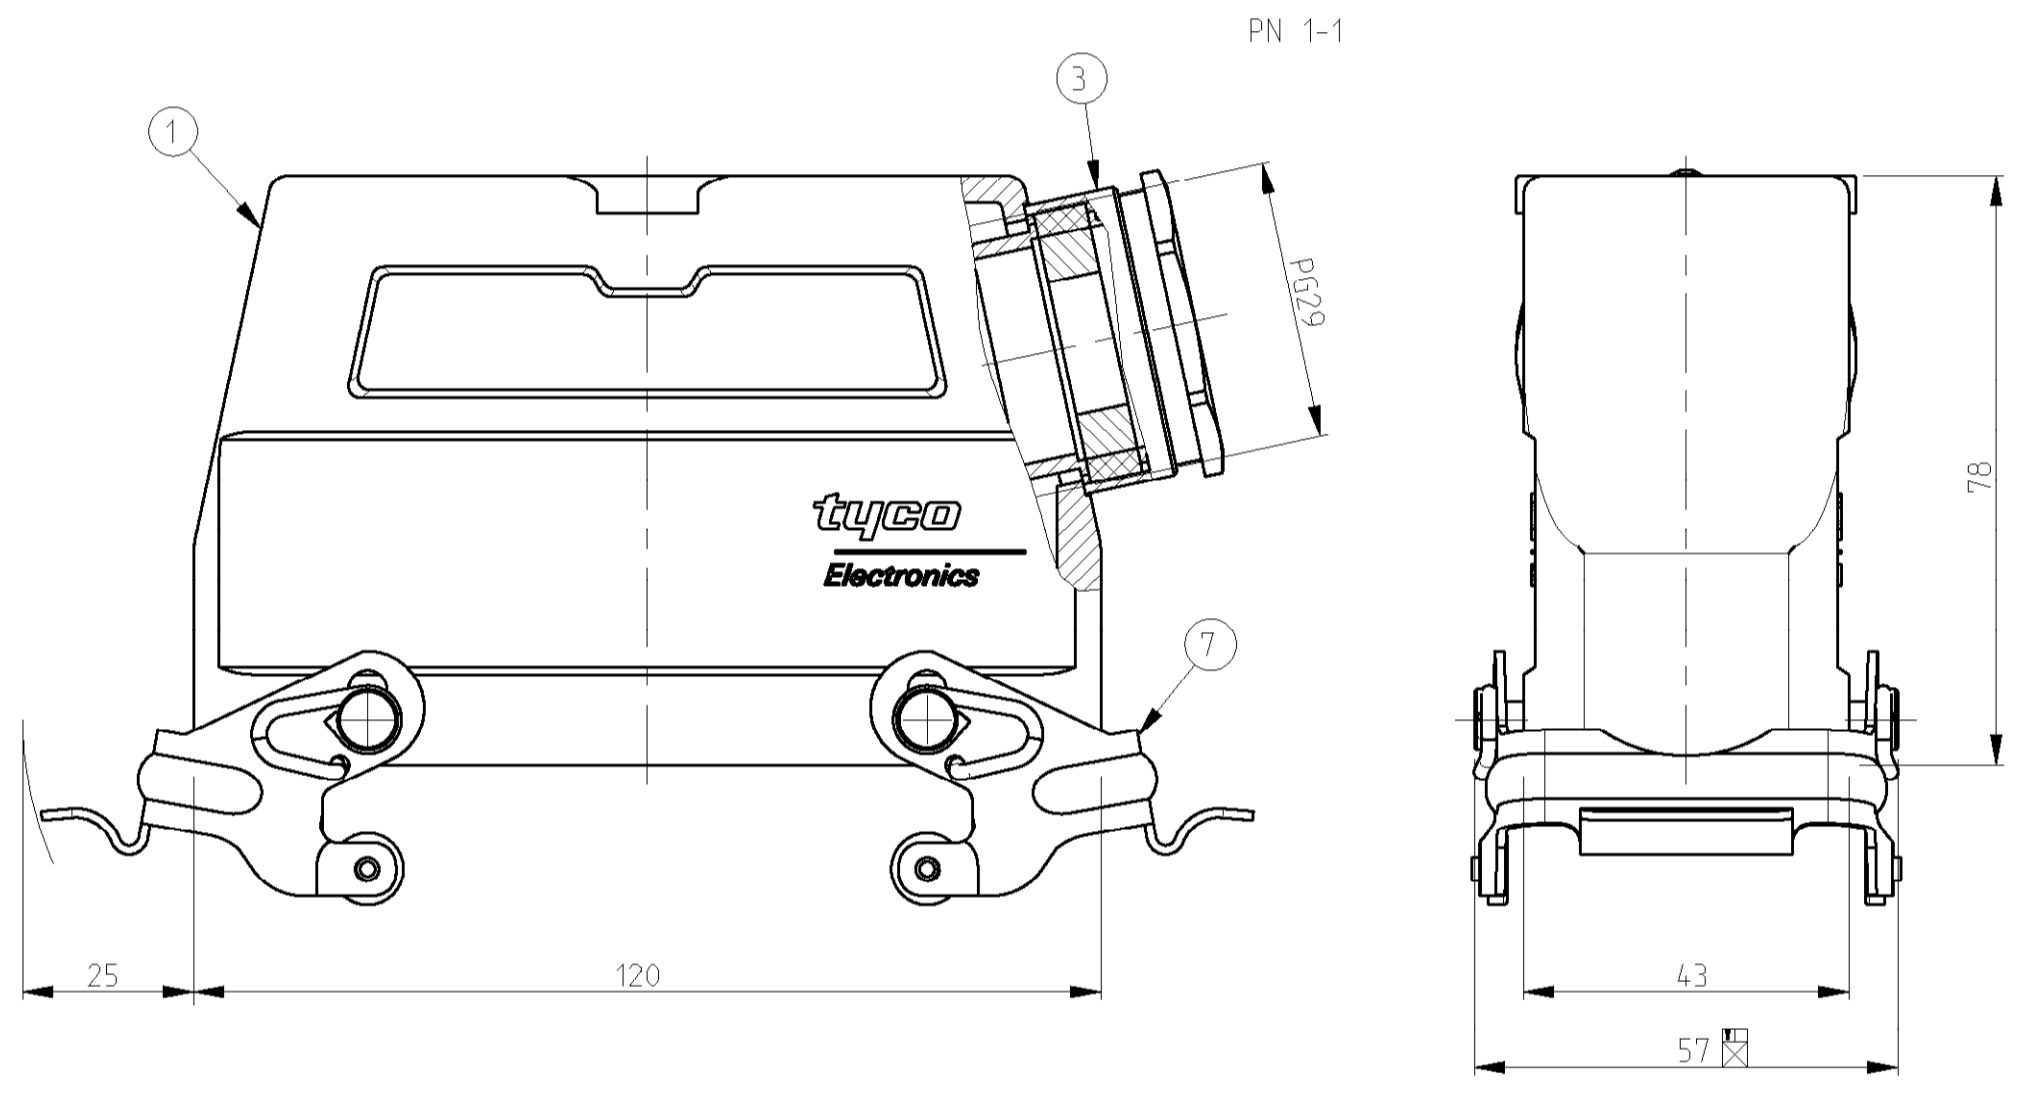

5 OBSOLETE PARTS: OBSOLETE CIS STREAMLINING PER D.RENAUD/D.SINISI

QTY	DESCRIPTION	MATERIAL	SURFACE	COLOR	ITEM NO	REMARKS
1	HD Hood	Aluminium	Yellow RAL 1017		13	
1	ZB-Central clip	Stainless steel			12	
1	ZB-Central clip	Steel	Zinc plated	Blue	11	
2	LB-Clip bolt	Stainless steel			10	
2	LB-Clip bolt	Steel	Zinc plated	Blue	9	
2	VS-Side clip	Stainless steel			8	
2	VS-Side clip	Steel	Zinc plated	Blue	7	
2	VS-Clip bolt	Stainless steel			6	
4	VS-Clip bolt	Steel	Zinc plated	Blue	5	
1	Gland fitting Pg29	Brass	Nickel plated		4	
1	Cable connection round Pg29	Brass	Nickel plated		3	
1	HD Hood	Aluminium	Aluminium oxide	Black	2	
1	HD Hood	Aluminium		Grey	1	

WEIGHT: 00779

CAGE CODE: 1102449

SCALE: 1:1

SHEET: 1 OF 1

REV: C9

X-ON Electronics

Largest Supplier of Electrical and Electronic Components

Click to view similar products for [Heavy Duty Power Connectors](#) category: