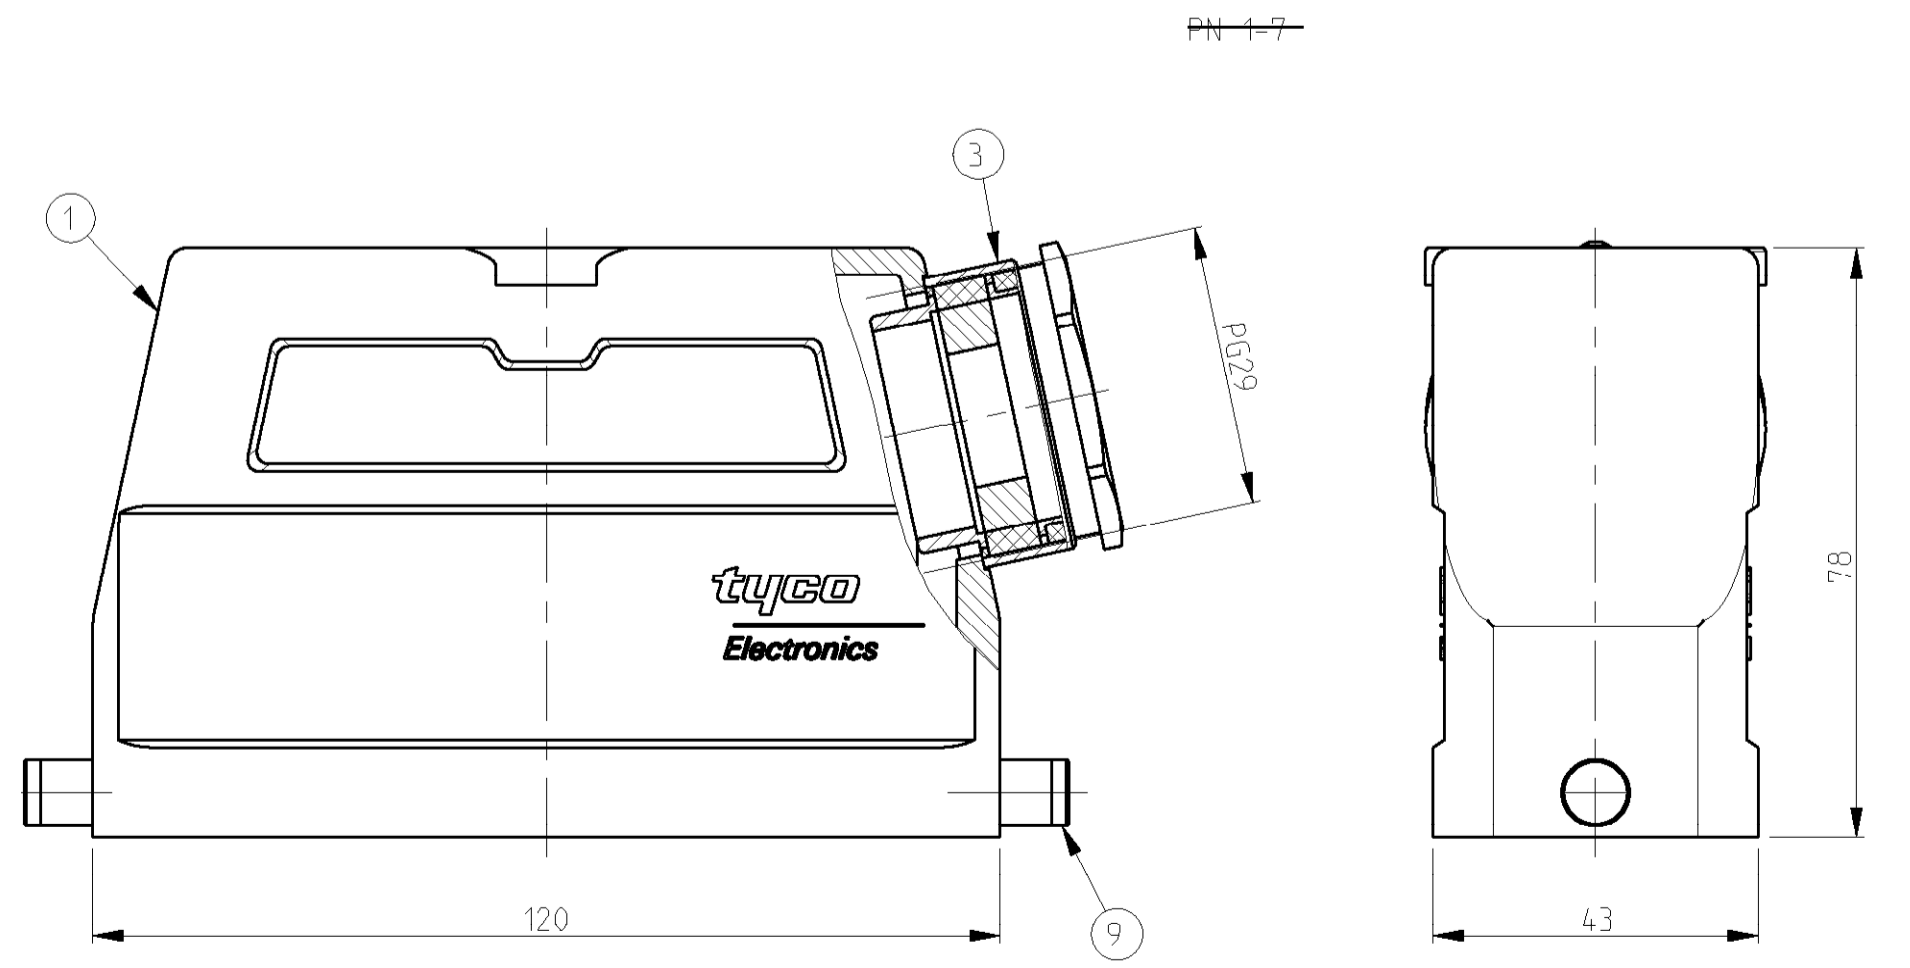

5 OBSOLETE PARTS: OBSOLETE CIS STREAMLINING PER D.RENAUD/D.SINISI

QTY	DESCRIPTION	MATERIAL	SURFACE	COLOR	ITEM NO	REMARKS
1	HD Hood	Aluminium	Yellow RAL 1017		13	
1	ZB-Central clip	Stainless steel			12	
1	ZB-Central clip	Steel	Zinc plated	Blue	11	
2	LB-Clip bolt	Stainless steel			10	
2	LB-Clip bolt	Steel	Zinc plated	Blue	9	
2	VS-Side clip	Stainless steel			8	
2	VS-Side clip	Steel	Zinc plated	Blue	7	
2	VS-Clip bolt	Stainless steel			6	
4	VS-Clip bolt	Steel	Zinc plated	Blue	5	
1	Gland fitting Pg29	Brass	Nickel plated		4	
1	Cable connection round Pg29	Brass	Nickel plated		3	
1	HD Hood	Aluminium	Aluminium oxide	Black	2	
1	HD Hood	Aluminium		Grey	1	

WEIGHT: 00779

CAGE CODE: 1102449

SCALE: 1:1

SHEET: 1 OF 1

REV: C9

X-ON Electronics

Largest Supplier of Electrical and Electronic Components

Click to view similar products for [Heavy Duty Power Connectors](#) category: