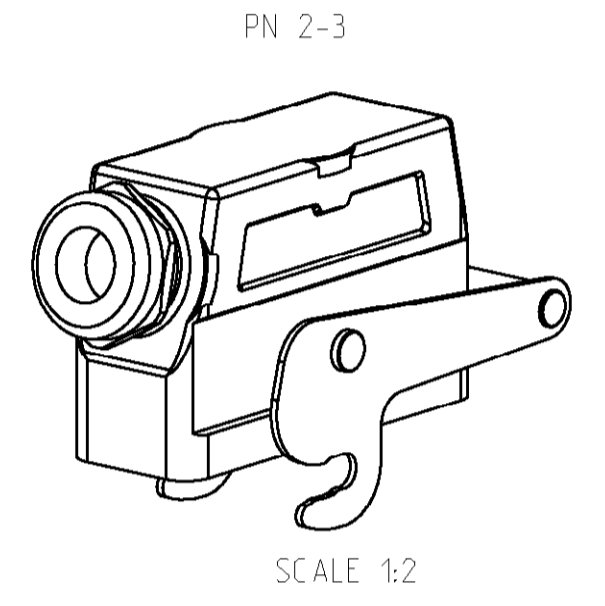

LOC	DIST	REVISIONS			
A1	-	REV	DATE	BY	APPV
		C7	19JAN10	KK	HMR
		C8	15NOV2017	GR	MKO
		C9	12MAR18	SG	MKO

- NOTES.
- Material:Housing:Aluminium Diecasting Alloy
 - Surface:Varnish grey:black
 - Varnish on the inside not necessary
 - Packaging Quantity 5 Pieces in a box

5 OBSOLETE PARTS: OBSOLETE CIS STREAMLINING PER D.RENAUD/D.SINISI

QTY	DESCRIPTION	MATERIAL	SURFACE	COLOR	ITEM NO	REMARKS
1	HD Hood	Aluminium	Yellow RAL 1017		13	
1	ZB-Central clip	Stainless steel			12	
1	ZB-Central clip	Steel	Zinc plated	Blue	11	
2	LB-Clip bolt	Stainless steel			10	
2	LB-Clip bolt	Steel	Zinc plated	Blue	9	
2	VS-Side clip	Stainless steel			8	
2	VS-Side clip	Steel	Zinc plated	Blue	7	
2	VS-Clip bolt	Stainless steel			6	
4	VS-Clip bolt	Steel	Zinc plated	Blue	5	
1	Gland fitting Pg29	Brass	Nickel plated		4	
1	Cable connection round Pg29	Brass	Nickel plated		3	
1	HD Hood	Aluminium	Aluminium oxide	Black	2	
1	HD Hood	Aluminium		Grey	1	

HD-K.Z.64.STS-ZB-1.29

HD-Z.64.STS-ZD-1.29-50

DATE: 17.07.1997

BY: Schneider

APPV: Schnurpfeil

NAME: Hood HD.64

PRODUCT SPEC: 108-74001

APPLICATION SPEC: 114-74001

WEIGHT: 00779

CAGE CODE: 1102449

SCALE: 1:1

SHEET: 1 OF 1

REV: C9

X-ON Electronics

Largest Supplier of Electrical and Electronic Components

Click to view similar products for [Heavy Duty Power Connectors](#) category: