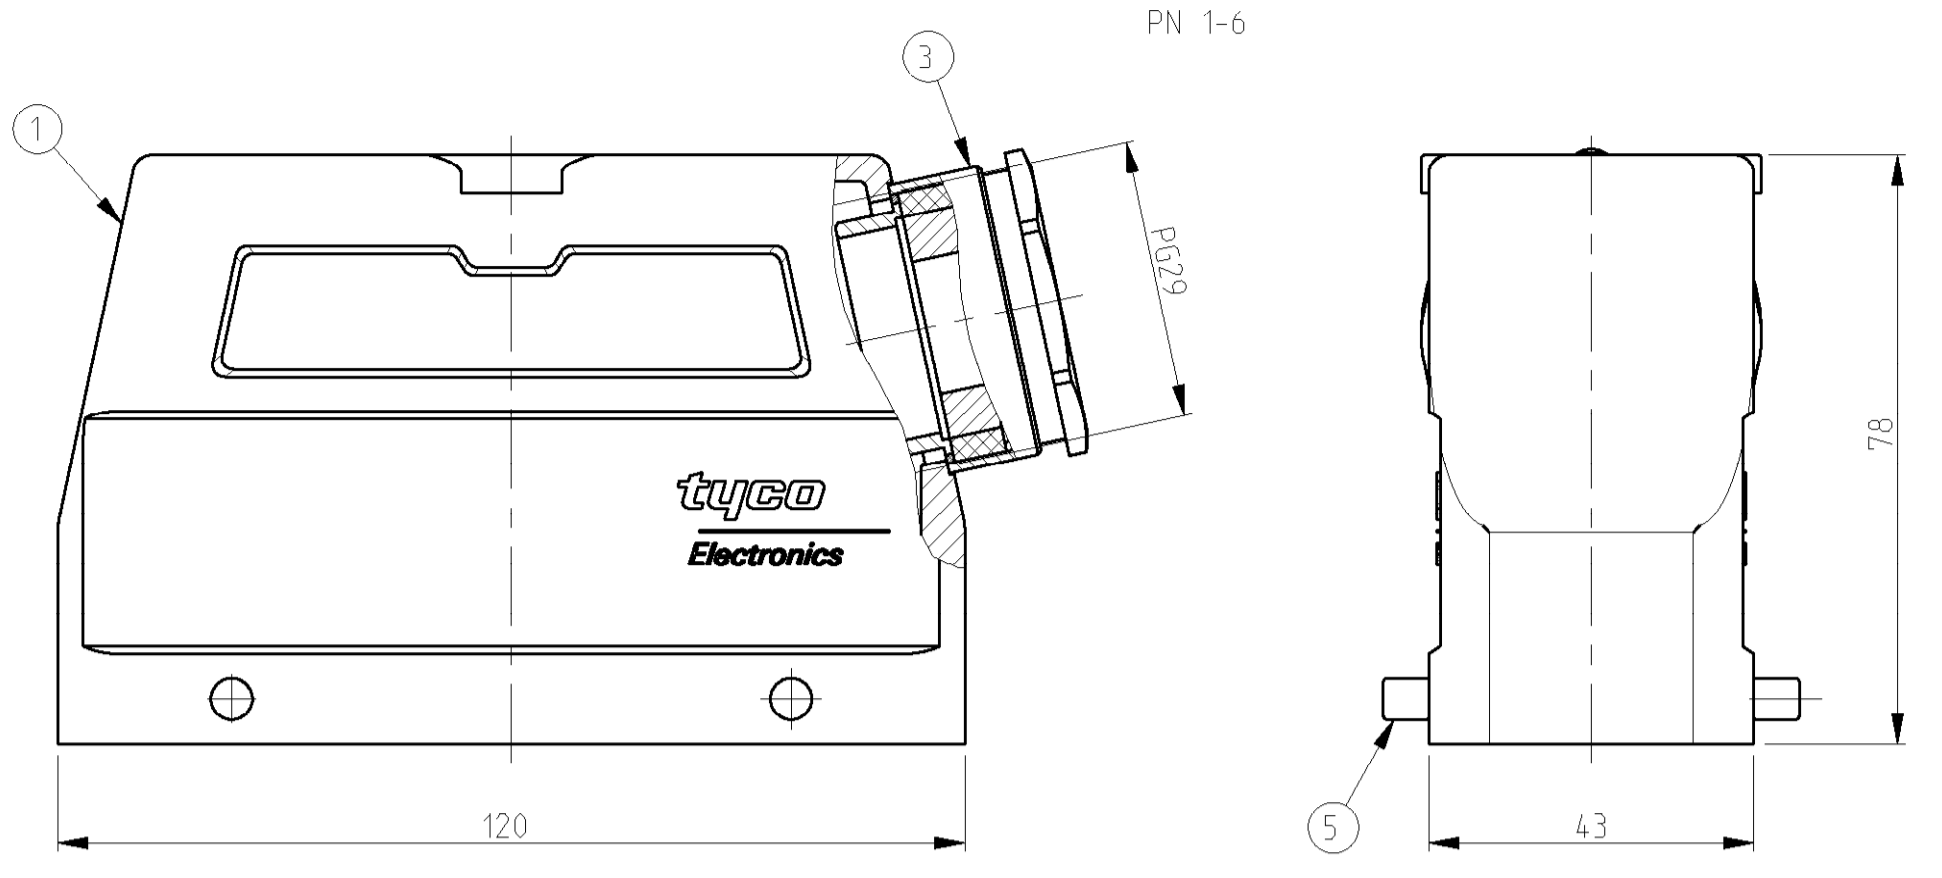

LOC	DIST	REVISIONS			
A1	-	REV	DATE	BY	APPV
		C7	19JAN10	KK	HMR
		C8	15NOV2017	GR	MKO
		C9	12MAR18	SG	MKO

1. NOTES.
1. Material:Housing:Aluminium Diecasting Alloy
  2. Surface:Varnish grey:black
  3. Varnish on the inside not necessary
  4. Packaging Quantity 5 Pieces in a box

5 OBSOLETE PARTS: OBSOLETE CIS STREAMLINING PER D.RENAUD/D.SINISI