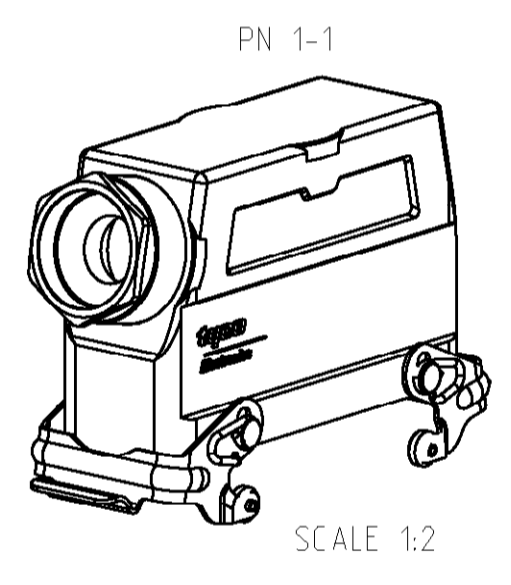

5 OBSOLETE PARTS: OBSOLETE CIS STREAMLINING PER D.RENAUD/D.SINISI

QTY	DESCRIPTION	MATERIAL	SURFACE	COLOR	ITEM NO	REMARKS
1	HD Hood	Aluminium	Yellow RAL 1017		13	
1	ZB-Central clip	Stainless steel			12	
1	ZB-Central clip	Steel	Zinc plated	Blue	11	
2	LB-Clip bolt	Stainless steel			10	
2	LB-Clip bolt	Steel	Zinc plated	Blue	9	
2	VS-Side clip	Stainless steel			8	
2	VS-Side clip	Steel	Zinc plated	Blue	7	
2	VS-Clip bolt	Stainless steel			6	
4	VS-Clip bolt	Steel	Zinc plated	Blue	5	
1	Gland fitting Pg29	Brass	Nickel plated		4	
1	Cable connection round Pg29	Brass	Nickel plated		3	
1	HD Hood	Aluminium	Aluminium oxide	Black	2	
1	HD Hood	Aluminium		Grey	1	