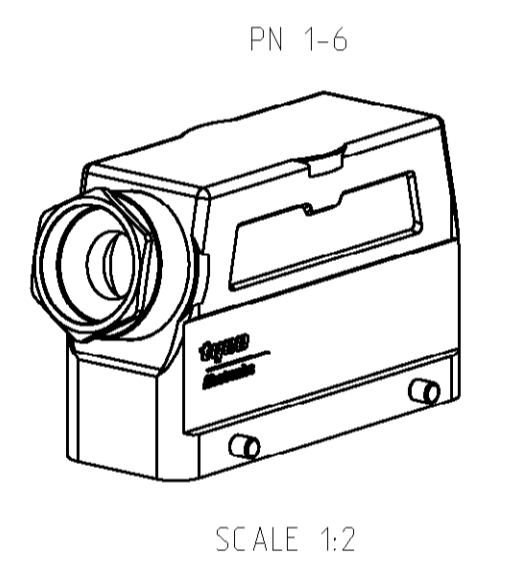

LOC	DIST	REVISIONS			
A1	-	REV	DATE	BY	APPV
		C7	19JAN10	KK	HMR
		C8	15NOV2017	GR	MKO
		C9	12MAR18	SG	MKO

- NOTES.
- Material:Housing:Aluminium Diecasting Alloy
 - Surface:Varnish grey:black
 - Varnish on the inside not necessary
 - Packaging Quantity 5 Pieces in a box

5 OBSOLETE PARTS: OBSOLETE CIS STREAMLINING PER D.RENAUD/D.SINISI

QTY	DESCRIPTION	MATERIAL	SURFACE	COLOR	ITEM NO	REMARKS
1	HD Hood	Aluminium	Yellow RAL 1017		13	
1	ZB-Central clip	Stainless steel			12	
1	ZB-Central clip	Steel	Zinc plated	Blue	11	
2	LB-Clip bolt	Stainless steel			10	
2	LB-Clip bolt	Steel	Zinc plated	Blue	9	
2	VS-Side clip	Stainless steel			8	
2	VS-Side clip	Steel	Zinc plated	Blue	7	
2	VS-Clip bolt	Stainless steel			6	
4	VS-Clip bolt	Steel	Zinc plated	Blue	5	
1	Gland fitting Pg29	Brass	Nickel plated		4	
1	Cable connection round Pg29	Brass	Nickel plated		3	
1	HD Hood	Aluminium	Aluminium oxide	Black	2	
1	HD Hood	Aluminium		Grey	1	