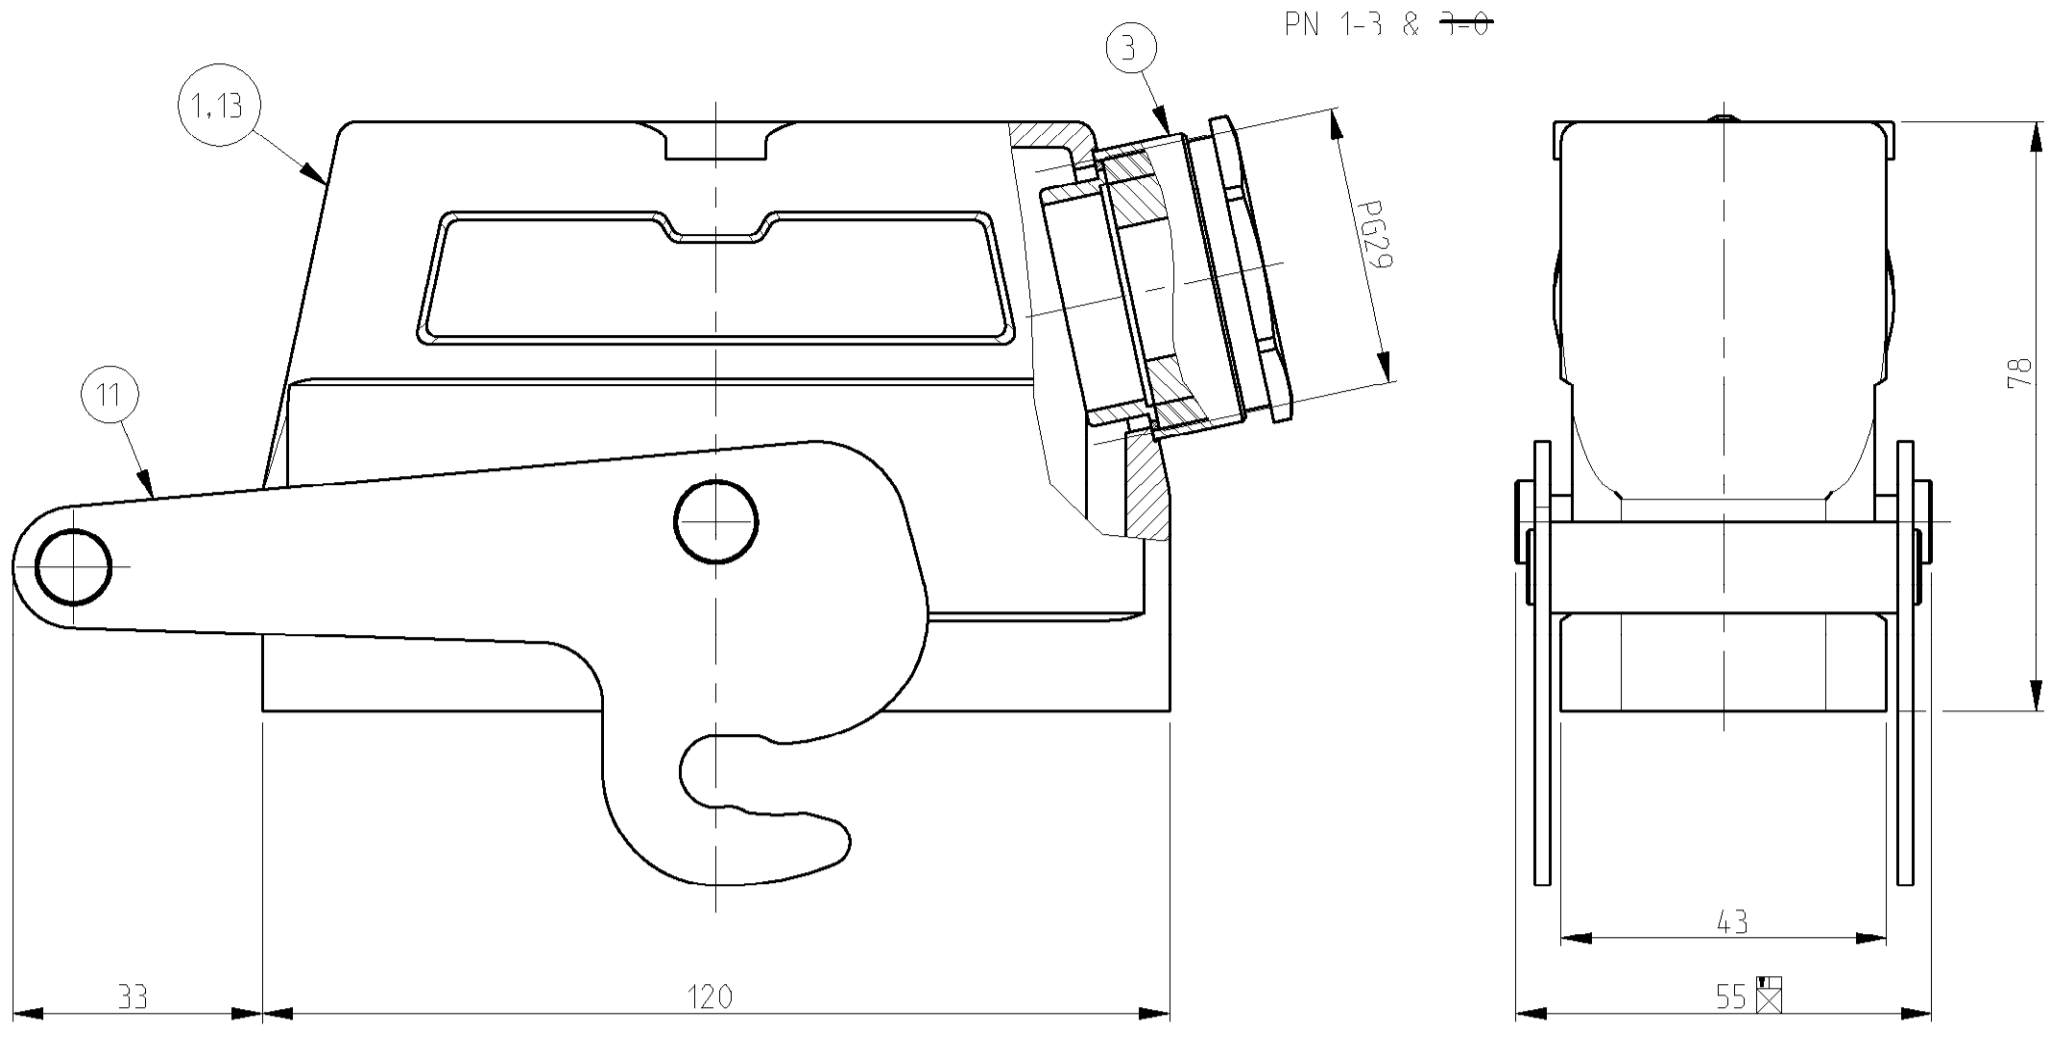

LOC	DIST	REVISIONS			
A1	-	REV	DATE	BY	APPV
		C7	19JAN10	KK	HMR
		C8	15NOV2017	GR	MKO
		C9	12MAR18	SG	MKO

- NOTES.
- Material:Housing:Aluminium Diecasting Alloy
 - Surface:Varnish grey:black
 - Varnish on the inside not necessary
 - Packaging Quantity 5 Pieces in a box

5 OBSOLETE PARTS: OBSOLETE CIS STREAMLINING PER D.RENAUD/D.SINISI

QTY	DESCRIPTION	MATERIAL	SURFACE	COLOR	ITEM NO	REMARKS
1	HD Hood	Aluminium	Yellow RAL 1017		13	
1	ZB-Central clip	Stainless steel			12	
1	ZB-Central clip	Steel	Zinc plated	Blue	11	
2	LB-Clip bolt	Stainless steel			10	
2	LB-Clip bolt	Steel	Zinc plated	Blue	9	
2	VS-Side clip	Stainless steel			8	
2	VS-Side clip	Steel	Zinc plated	Blue	7	
2	VS-Clip bolt	Stainless steel			6	
4	VS-Clip bolt	Steel	Zinc plated	Blue	5	
1	Gland fitting Pg29	Brass	Nickel plated		4	
1	Cable connection round Pg29	Brass	Nickel plated		3	
1	HD Hood	Aluminium	Aluminium oxide	Black	2	
1	HD Hood	Aluminium		Grey	1	

WEIGHT: 00779

CAGE CODE: 1102449

SCALE: 1:1

SHEET: 1 OF 1

REV: C9

X-ON Electronics

Largest Supplier of Electrical and Electronic Components

Click to view similar products for [Heavy Duty Power Connectors](#) category: