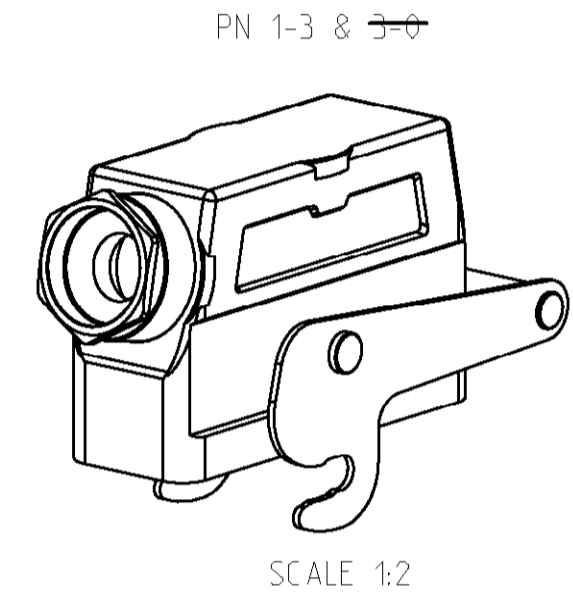

LOC	DIST	REVISIONS			
A1	-	REV	DATE	BY	APPV
		C7	19JAN10	KK	HMR
		C8	15NOV2017	GR	MKO
		C9	12MAR18	SG	MKO

- NOTES.
- Material:Housing:Aluminium Diecasting Alloy
 - Surface:Varnish grey:black
 - Varnish on the inside not necessary
 - Packaging Quantity 5 Pieces in a box

5 OBSOLETE PARTS: OBSOLETE CIS STREAMLINING PER D.RENAUD/D.SINISI

QTY	DESCRIPTION	MATERIAL	SURFACE	COLOR	ITEM NO	REMARKS
1	HD Hood	Aluminium	Yellow RAL 1017		13	
1	ZB-Central clip	Stainless steel			12	
1	ZB-Central clip	Steel	Zinc plated	Blue	11	
2	LB-Clip bolt	Stainless steel			10	
2	LB-Clip bolt	Steel	Zinc plated	Blue	9	
2	VS-Side clip	Stainless steel			8	
2	VS-Side clip	Steel	Zinc plated	Blue	7	
2	VS-Clip bolt	Stainless steel			6	
4	VS-Clip bolt	Steel	Zinc plated	Blue	5	
1	Gland fitting Pg29	Brass	Nickel plated		4	
1	Cable connection round Pg29	Brass	Nickel plated		3	
1	HD Hood	Aluminium	Aluminium oxide	Black	2	
1	HD Hood	Aluminium		Grey	1	

WEIGHT: 00779

CAGE CODE: 1102449

SCALE: 1:1

SHEET: 1 OF 1

REV: C9

X-ON Electronics

Largest Supplier of Electrical and Electronic Components

Click to view similar products for [Heavy Duty Power Connectors](#) category: