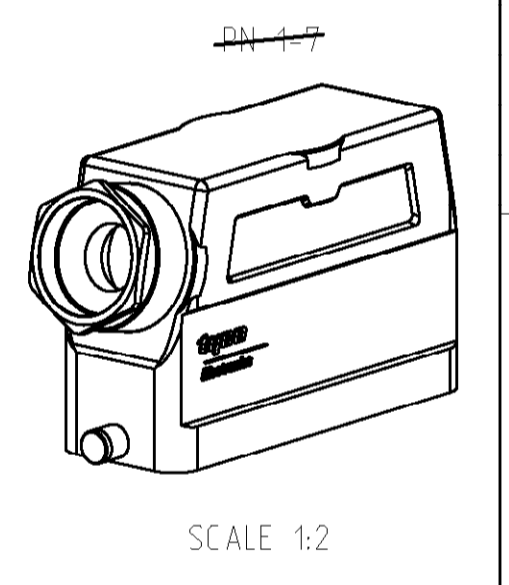

5 OBSOLETE PARTS: OBSOLETE CIS STREAMLINING PER D.RENAUD/D.SINISI

QTY	DESCRIPTION	MATERIAL	SURFACE	COLOR	ITEM NO	REMARKS
1	HD Hood	Aluminium	Yellow RAL 1017		13	
1	ZB-Central clip	Stainless steel			12	
1	ZB-Central clip	Steel	Zinc plated	Blue	11	
2	LB-Clip bolt	Stainless steel			10	
2	LB-Clip bolt	Steel	Zinc plated	Blue	9	
2	VS-Side clip	Stainless steel			8	
2	VS-Side clip	Steel	Zinc plated	Blue	7	
2	VS-Clip bolt	Stainless steel			6	
4	VS-Clip bolt	Steel	Zinc plated	Blue	5	
1	Gland fitting Pg29	Brass	Nickel plated		4	
1	Cable connection round Pg29	Brass	Nickel plated		3	
1	HD Hood	Aluminium	Aluminium oxide	Black	2	
1	HD Hood	Aluminium		Grey	1	