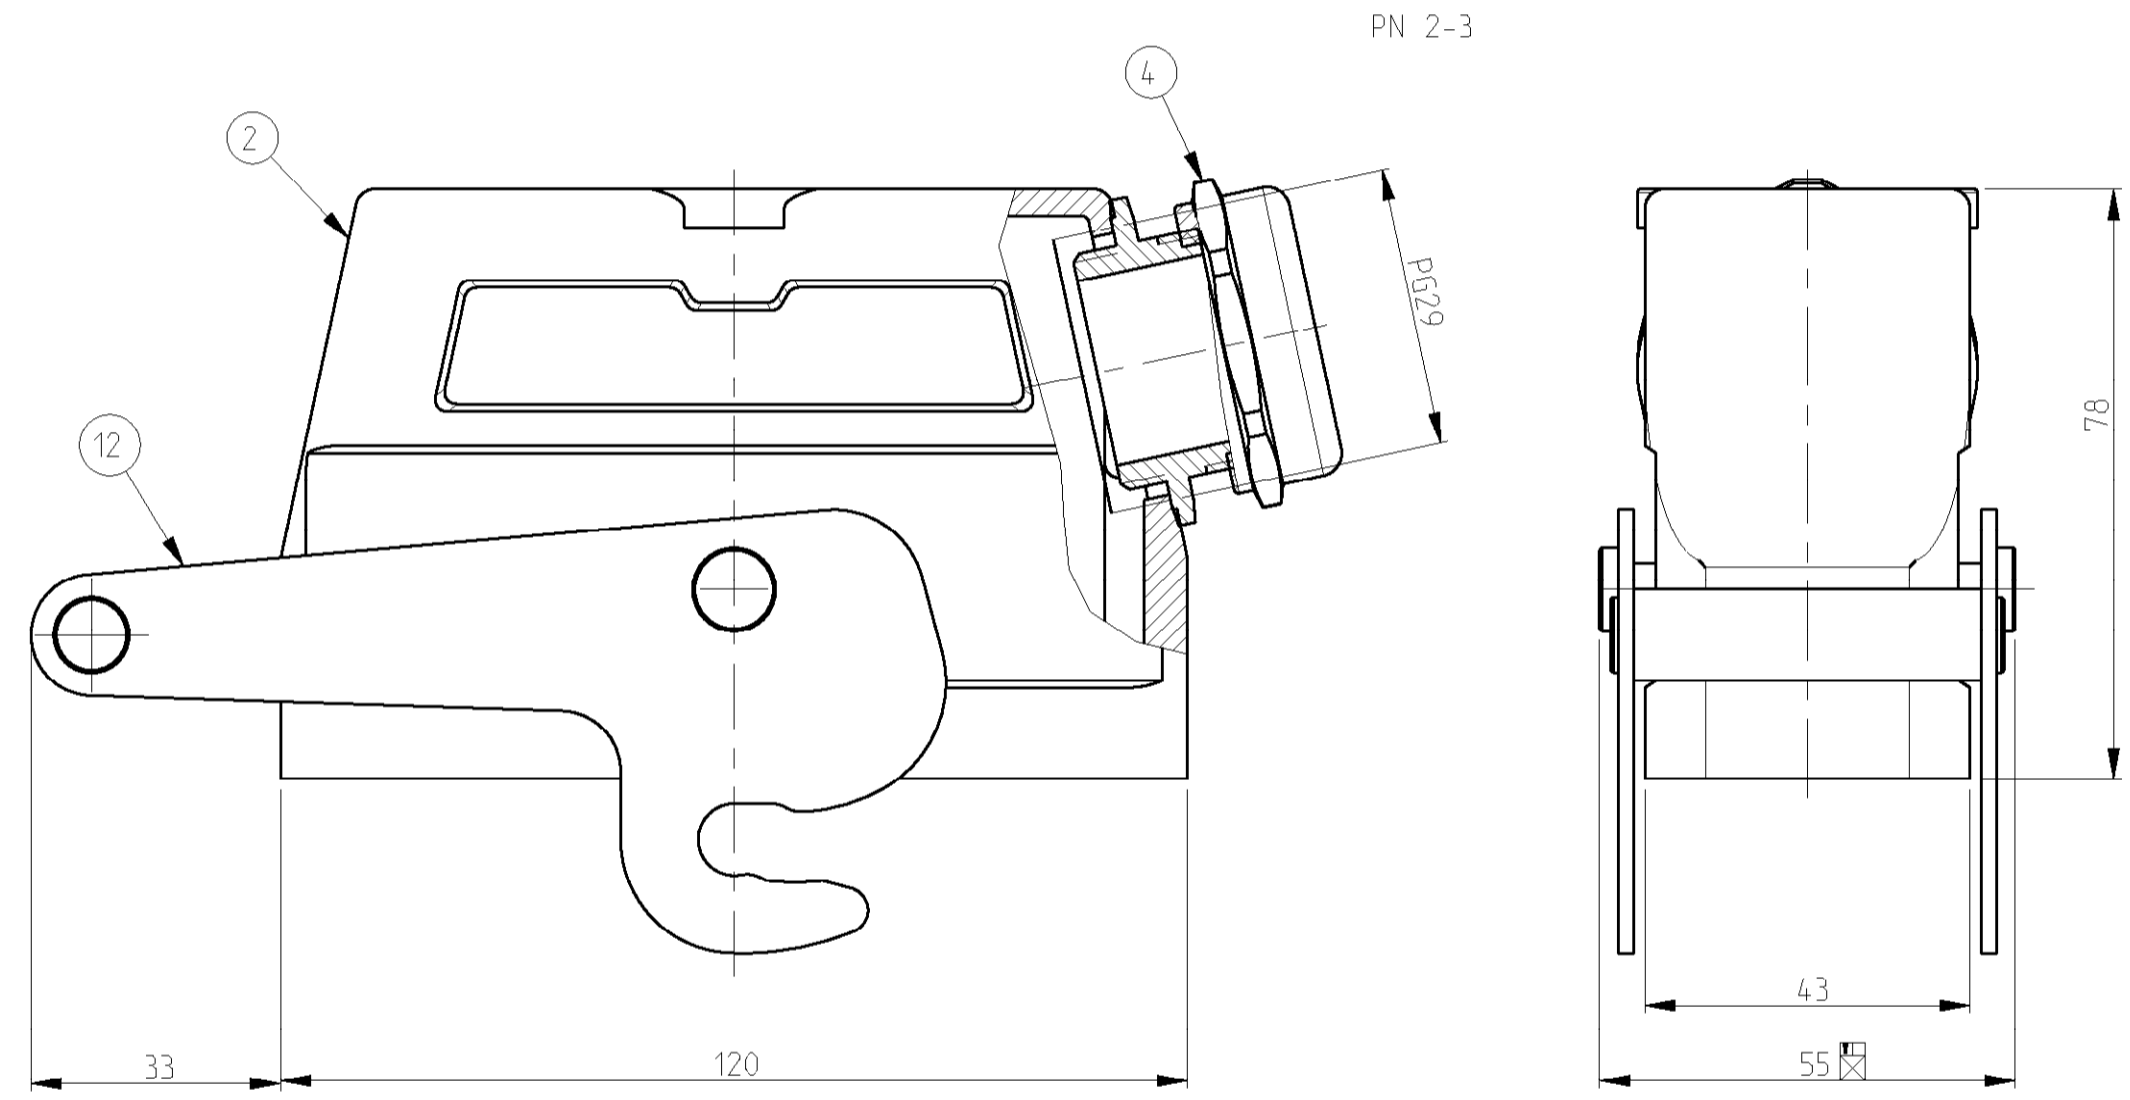

LOC	DIST	REVISIONS			
A1	-	REV	DATE	BY	APPV
		C7	19JAN10	KK	HMR
		C8	15NOV2017	GR	MKO
		C9	12MAR18	SG	MKO

- NOTES.
- Material:Housing:Aluminium Diecasting Alloy
 - Surface:Varnish grey:black
 - Varnish on the inside not necessary
 - Packaging Quantity 5 Pieces in a box

5 OBSOLETE PARTS: OBSOLETE CIS STREAMLINING PER D.RENAUD/D.SINISI

QTY	DESCRIPTION	MATERIAL	SURFACE	COLOR	ITEM NO	REMARKS
1	HD Hood	Aluminium	Yellow RAL 1017		13	
1	ZB-Central clip	Stainless steel			12	
1	ZB-Central clip	Steel	Zinc plated	Blue	11	
2	LB-Clip bolt	Stainless steel			10	
2	LB-Clip bolt	Steel	Zinc plated	Blue	9	
2	VS-Side clip	Stainless steel			8	
2	VS-Side clip	Steel	Zinc plated	Blue	7	
2	VS-Clip bolt	Stainless steel			6	
4	VS-Clip bolt	Steel	Zinc plated	Blue	5	
1	Gland fitting Pg29	Brass	Nickel plated		4	
1	Cable connection round Pg29	Brass	Nickel plated		3	
1	HD Hood	Aluminium	Aluminium oxide	Black	2	
1	HD Hood	Aluminium		Grey	1	

WEIGHT: 00779

CAGE CODE: 1102449

SCALE: 1:1

SHEET: 1 OF 1

REV: C9

X-ON Electronics

Largest Supplier of Electrical and Electronic Components

Click to view similar products for [Heavy Duty Power Connectors](#) category: