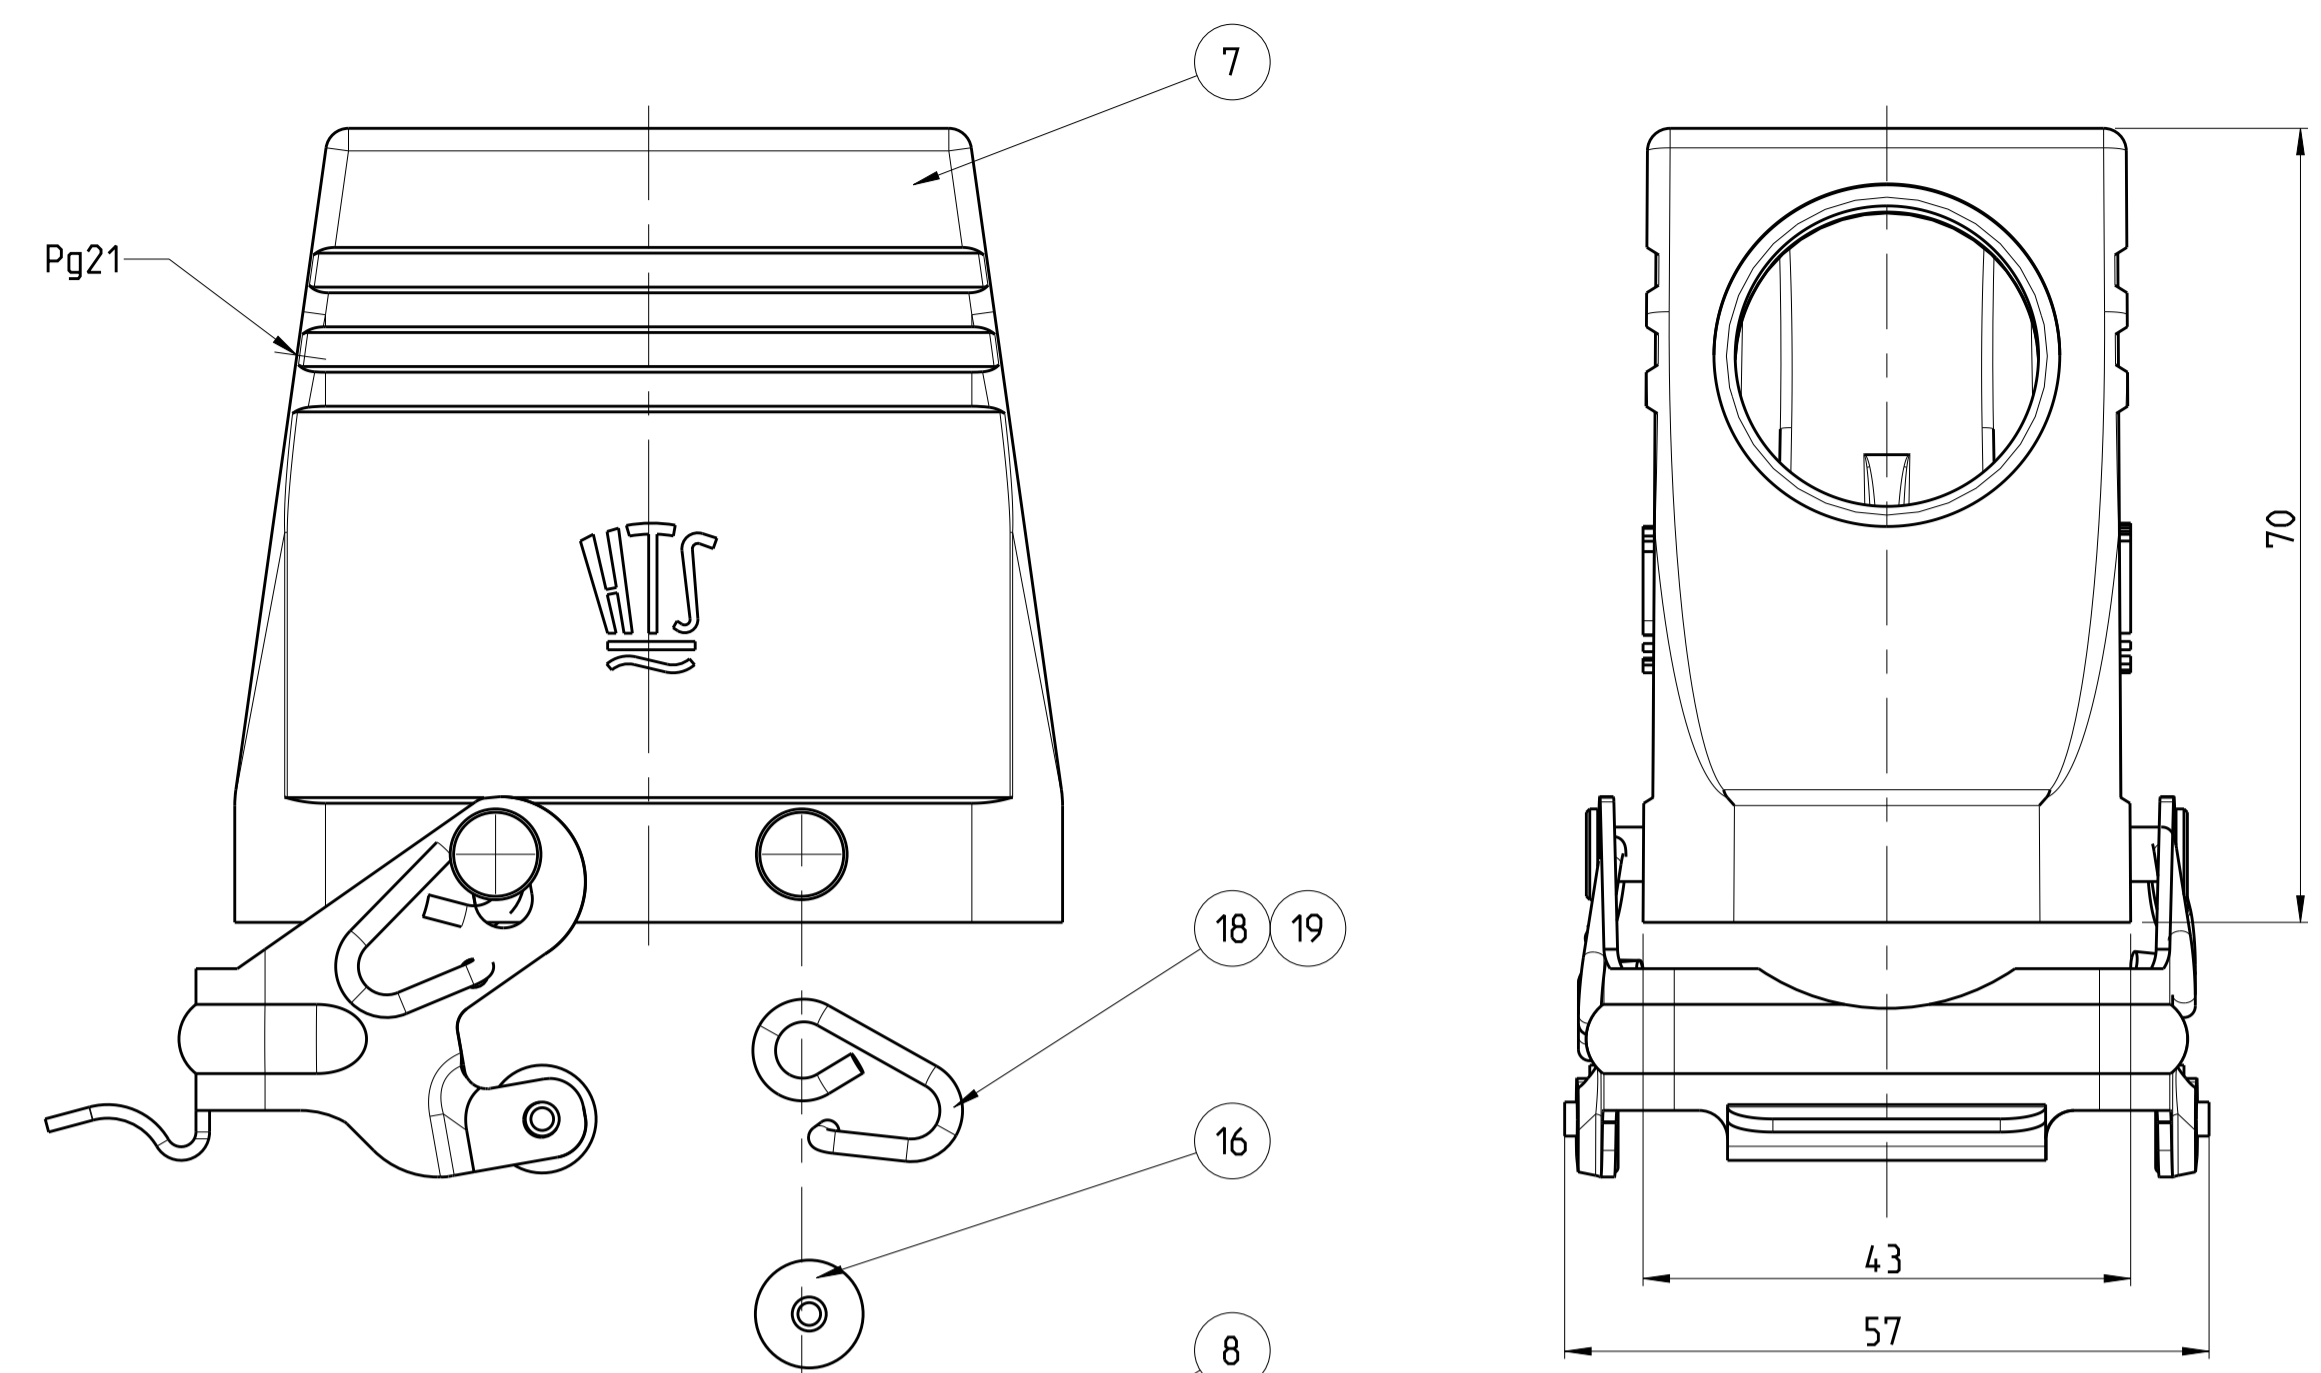

LOC		DIST		REVISIONS			
P	LTR	DESCRIPTION	DATE	DWN	APVD		
B1	ECR-11-013858		04 JUL 2011	SR	PF		
B2	ECR-16-015318		19 SEP 2017	GR	MKO		
B3	ECR-16-016768		15 NOV 2017	GR	MKO		
B4	ECR-17-013084		29 MAR 2018	SG	MKO		

QTY	DESCRIPTION	MATERIAL	SURFACE	COLOR	ITEM
2	B ÜGELFEDER LINKS	FEDERSTAHLDRAHT	VERZINKT		19
2	B ÜGELFEDER RECHTS	FEDERSTAHLDRAHT	VERZINKT		18
1	GLEITROLLE	STAHL	VERZINKT	BLUE	17
4	B ÜGELHALTER	STAHL	VERZINKT	BLUE	16
2	B ÜGELHALTER ZENTRALB ÜGEL	V2A			15
2	B ÜGELHALTER ZENTRALB ÜGEL	STAHL	VERZINKT	BLUE	14
2	B ÜGELBOLZEN	V2A			13
2	B ÜGELBOLZEN	V2A			12
1	ZENTRAL-B ÜGEL	V2A			11
2	ZENTRAL-B ÜGEL	STAHL	VERZINKT	BLUE	10
2	LB-B ÜGEL	STAHL	VERZINKT	BLUE	9
1	VS-B ÜGEL	STAHL	VERZINKT	BLUE	8
1	HOOD HD .24	ALUMINIUM/ALU		GREY	7
1	HOOD HD .24	ALUMINIUM/ALU	ALUMINIUM OXID	BLACK	6
1	HOOD HD .24	ALUMINIUM/ALU		GREY	5
1	HOOD HD .24	ALUMINIUM/ALU	ALUMINIUM OXID	BLACK	4
1	HOOD HD .24	ALUMINIUM/ALU		GREY	3
1	HOOD HD .24	ALUMINIUM/ALU	ALUMINIUM OXID	BLACK	2
1	HOOD HD .24	ALUMINIUM/ALU		GREY	1

THIS DRAWING IS A CONTROLLED DOCUMENT. DWN: R. SCHNEIDER 04 JUL 2011
CHE: T. SCHNURPEIL 04 JUL 2011

STE TE Connectivity

NAME: Hood HD .24
ASSY HD .24 .STS.1.21.G

SIZE: A1 CAGE CODE: 00779 DRAWING NO: 1102496

CUSTOMER DRAWING SCALE: 5:1 SHEET: 1 OF 1 REV: B4