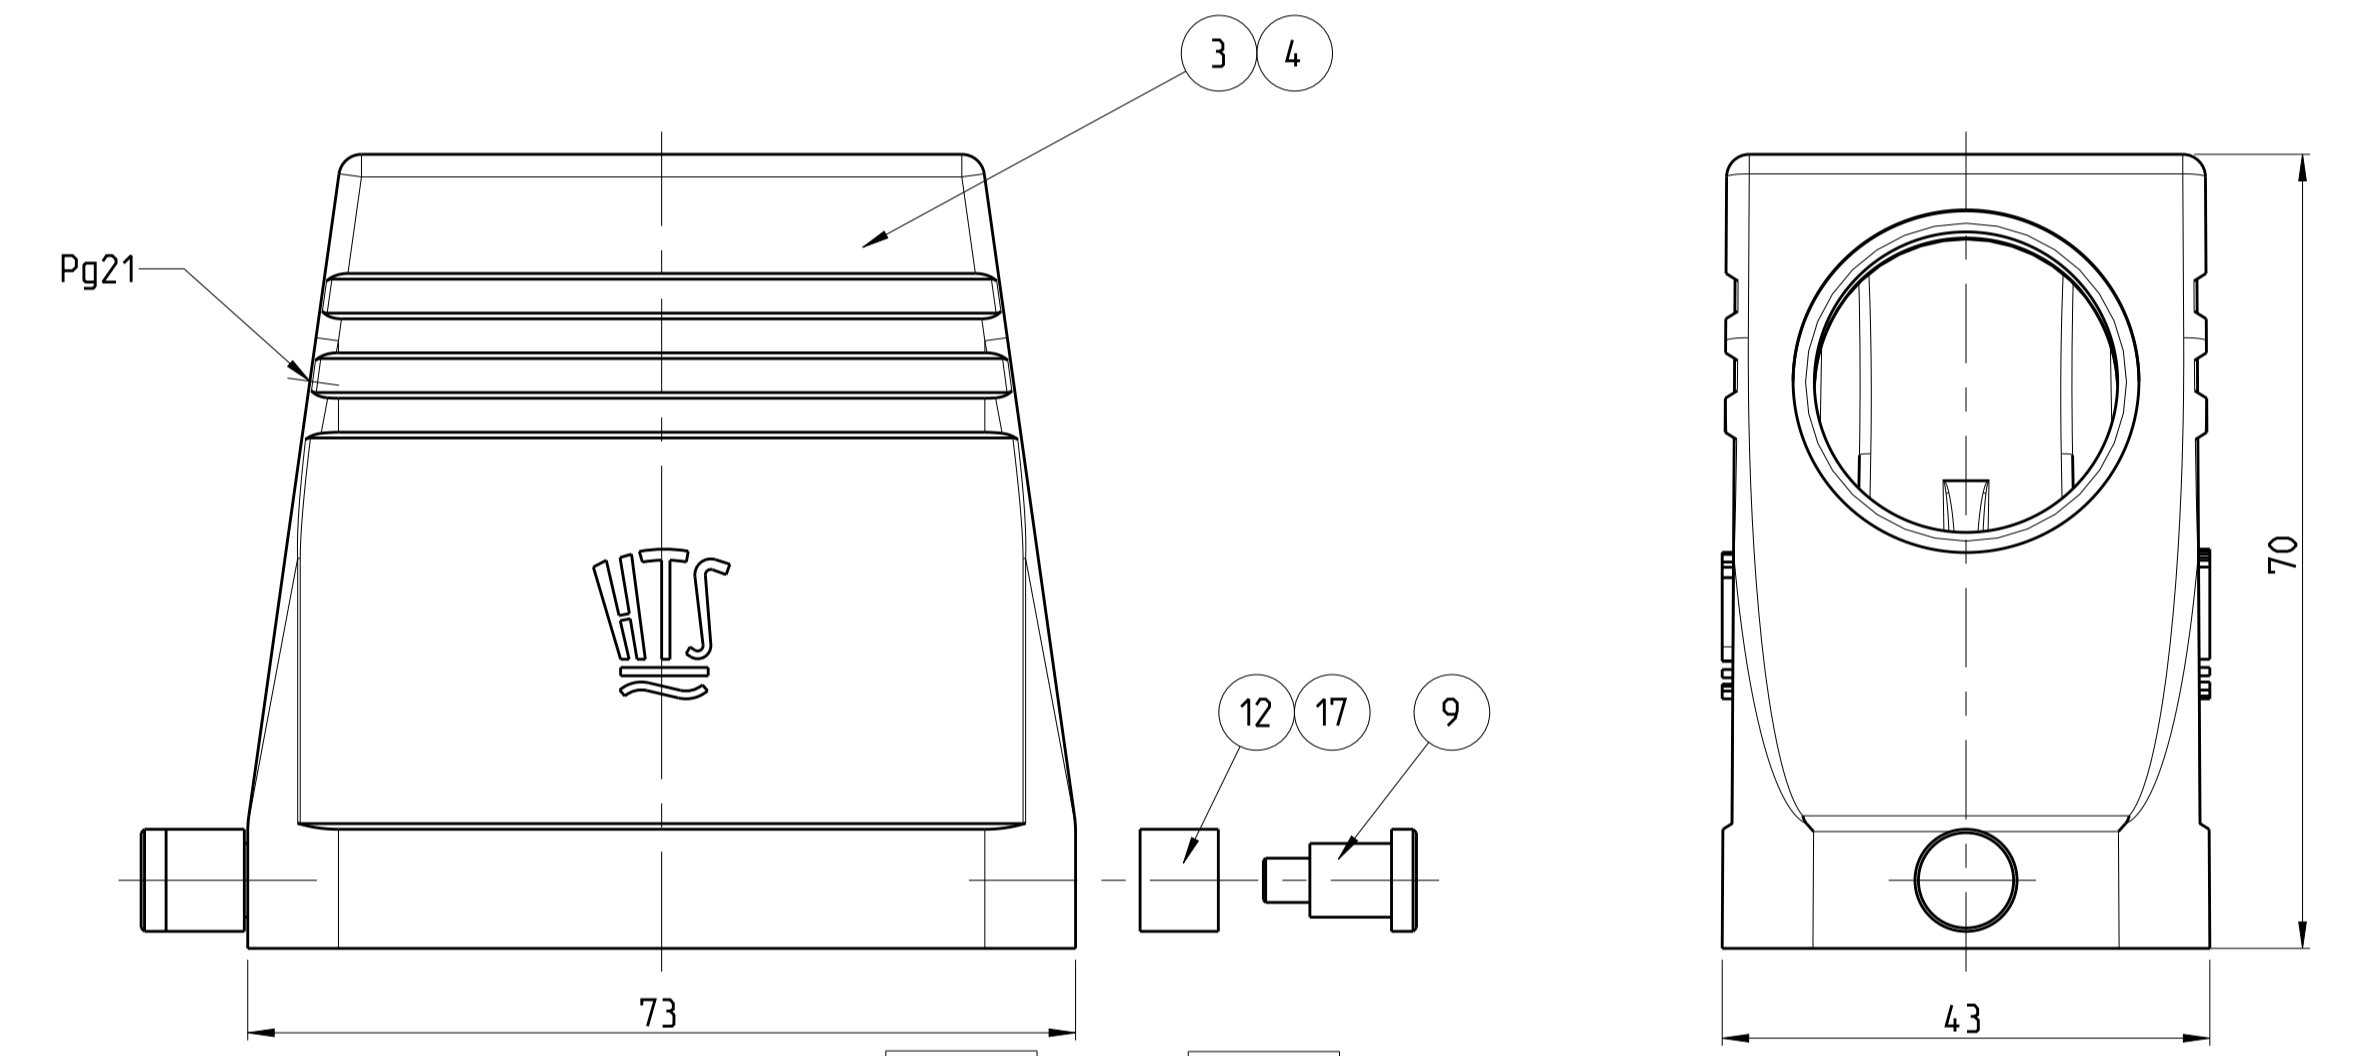

LOC		DIST		REVISIONS			
P	LTR	DESCRIPTION	DATE	DWN	APVD		
B1	ECR-11-013858		04 JUL 2011	SR	PF		
B2	ECR-16-015318		19 SEP 2017	GR	MKO		
B3	ECR-16-016768		15 NOV 2017	GR	MKO		
B4	ECR-17-013084		29 MAR 2018	SG	MKO		

QTY	DESCRIPTION	MATERIAL	SURFACE	COLOR	ITEM
2	B ÜGELFEDER LINKS	FEDERSTAHLDRAHT	VERZINKT		19
2	B ÜGELFEDER RECHTS	FEDERSTAHLDRAHT	VERZINKT		18
1	GLEITROLLE	STAHL	VERZINKT	BLUE	17
4	B ÜGELHALTER	STAHL	VERZINKT	BLUE	16
2	B ÜGELHALTER ZENTRALB ÜGEL	V2A			15
2	B ÜGELHALTER ZENTRALB ÜGEL	STAHL	VERZINKT	BLUE	14
2	B ÜGELBOLZEN	V2A			13
2	B ÜGELBOLZEN	V2A			12
1	ZENTRAL-B ÜGEL	V2A			11
2	ZENTRAL-B ÜGEL	STAHL	VERZINKT	BLUE	10
2	LB-B ÜGEL	STAHL	VERZINKT	BLUE	9
1	VS-B ÜGEL	STAHL	VERZINKT	BLUE	8
1	HOOD HD .24	ALUMINIUM/ALU		GREY	7
1	HOOD HD .24	ALUMINIUM/ALU	ALUMINIUM OXID	BLACK	6
1	HOOD HD .24	ALUMINIUM/ALU		GREY	5
1	HOOD HD .24	ALUMINIUM/ALU	ALUMINIUM OXID	BLACK	4
1	HOOD HD .24	ALUMINIUM/ALU		GREY	3
1	HOOD HD .24	ALUMINIUM/ALU	ALUMINIUM OXID	BLACK	2
1	HOOD HD .24	ALUMINIUM/ALU		GREY	1

THIS DRAWING IS A CONTROLLED DOCUMENT. DWN: R. SCHNEIDER 04 JUL 2011
CHE: T. SCHNURPEIL 04 JUL 2011

STE TE Connectivity

NAME: Hood HD .24
ASSY HD .24 .STS.1.21.G

SIZE: A1 CAGE CODE: 00779 DRAWING NO: 1102496

CUSTOMER DRAWING SCALE: 5:1 SHEET: 1 OF 1 REV: B4