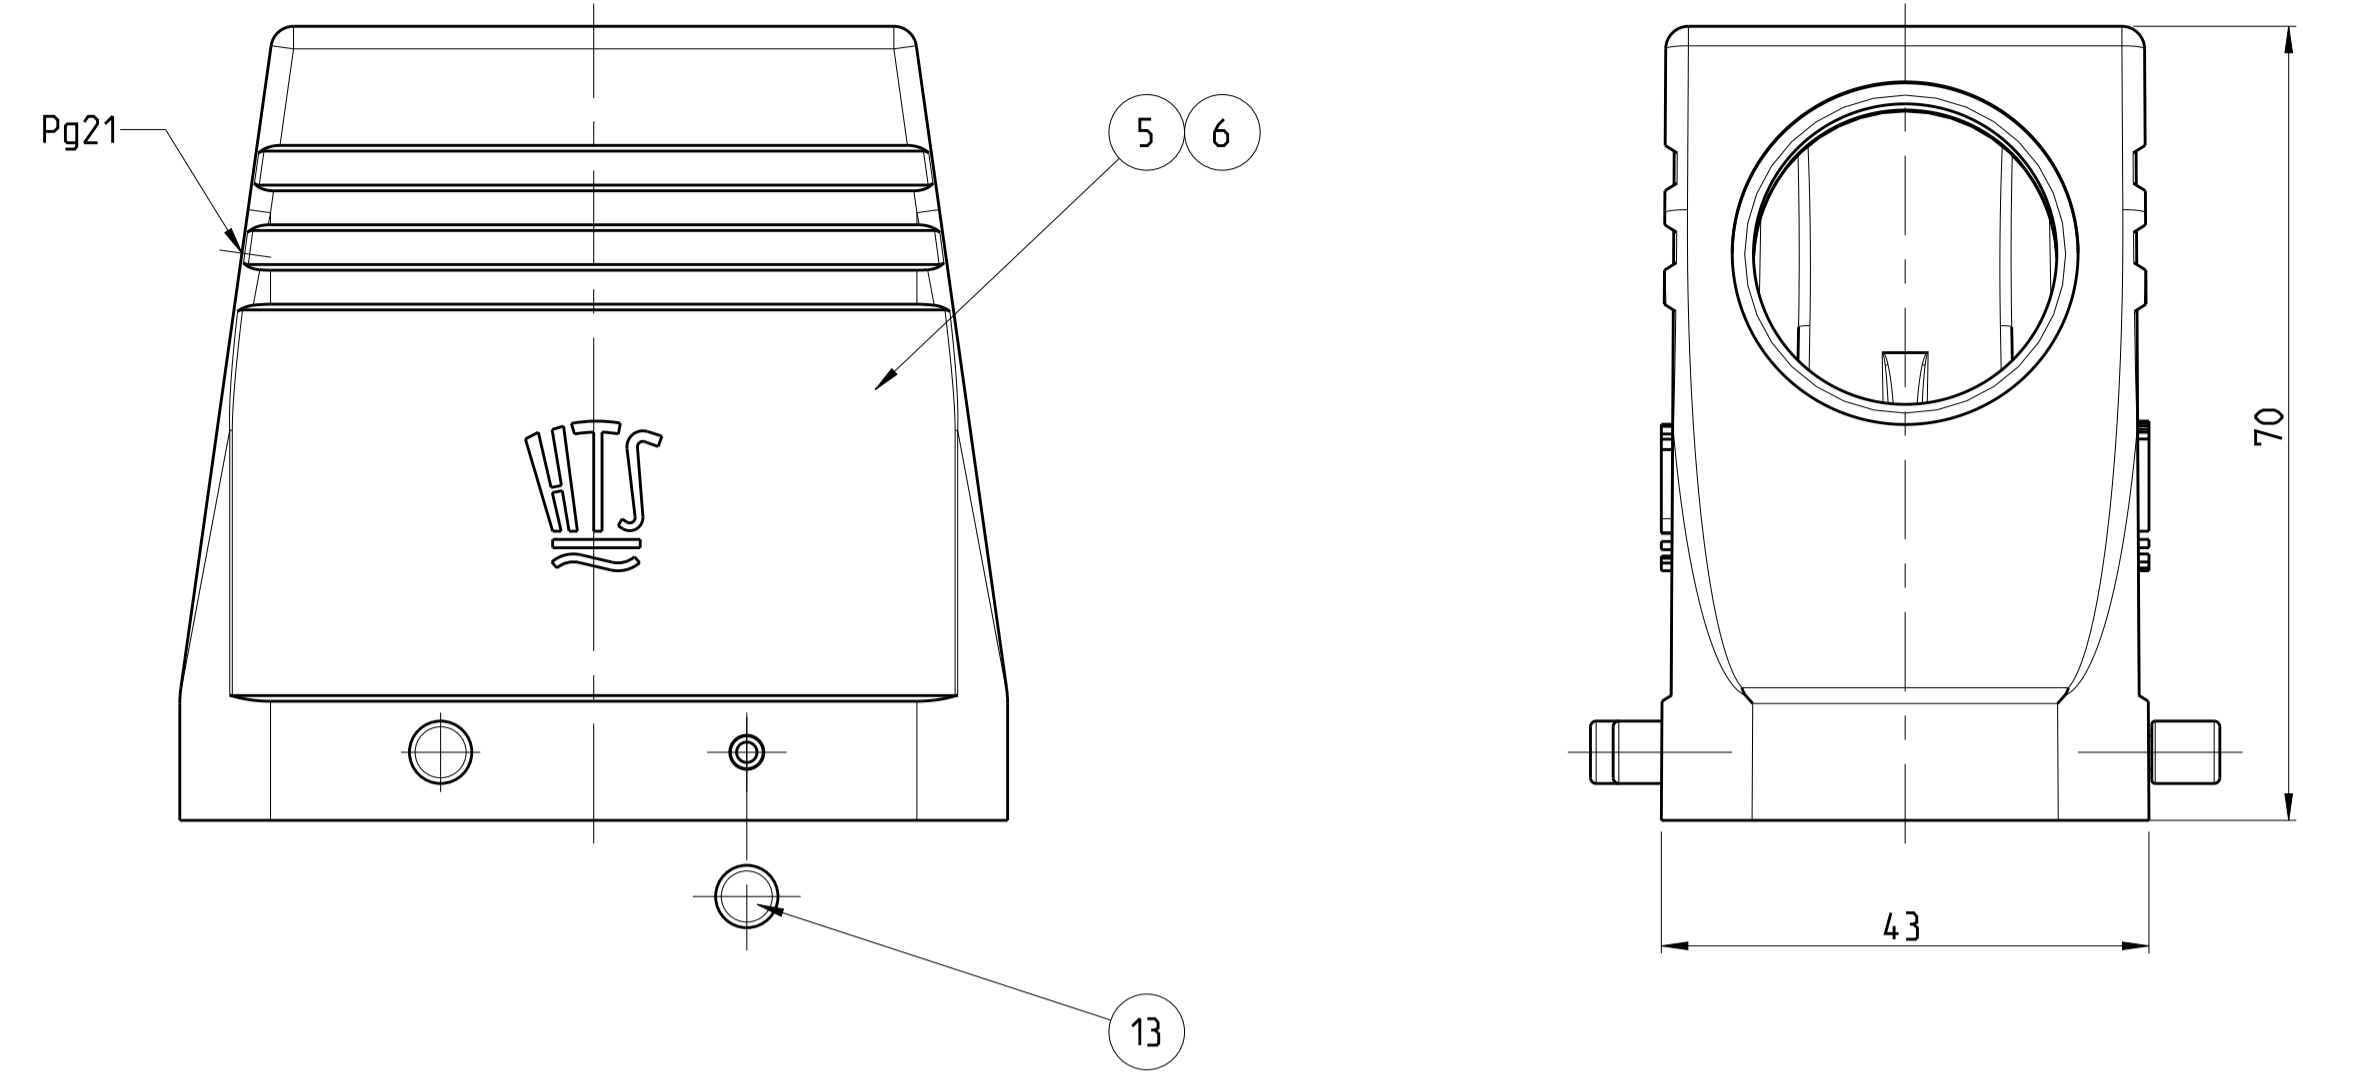

LOC		DIST		REVISIONS			
P	LTR	DESCRIPTION	DATE	DWN	APVD		
B1	ECR-11-013858		04 JUL 2011	SR	PF		
B2	ECR-16-015318		19 SEP 2017	GR	MKO		
B3	ECR-16-016768		15 NOV 2017	GR	MKO		
B4	ECR-17-013084		29 MAR 2018	SG	MKO		

QTY	DESCRIPTION	MATERIAL	SURFACE	COLOR	ITEM
2	B ÜGELFEDER LINKS	FEDERSTAHLDRAHT	VERZINKT		19
2	B ÜGELFEDER RECHTS	FEDERSTAHLDRAHT	VERZINKT		18
1	GLEITROLLE	STAHL	VERZINKT	BLUE	17
4	B ÜGELHALTER	STAHL	VERZINKT	BLUE	16
2	B ÜGELHALTER ZENTRALB ÜGEL	V2A			15
2	B ÜGELHALTER ZENTRALB ÜGEL	STAHL	VERZINKT	BLUE	14
2	B ÜGELBOLZEN	V2A			13
2	B ÜGELBOLZEN	V2A			12
1	ZENTRAL-B ÜGEL	V2A			11
2	ZENTRAL-B ÜGEL	STAHL	VERZINKT	BLUE	10
2	LB-B ÜGEL	STAHL	VERZINKT	BLUE	9
1	VS-B ÜGEL	STAHL	VERZINKT	BLUE	8
1	HOOD HD .24	ALUMINIUM/ALU		GREY	7
1	HOOD HD .24	ALUMINIUM/ALU	ALUMINIUM OXID	BLACK	6
1	HOOD HD .24	ALUMINIUM/ALU		GREY	5
1	HOOD HD .24	ALUMINIUM/ALU	ALUMINIUM OXID	BLACK	4
1	HOOD HD .24	ALUMINIUM/ALU		GREY	3
1	HOOD HD .24	ALUMINIUM/ALU	ALUMINIUM OXID	BLACK	2
1	HOOD HD .24	ALUMINIUM/ALU		GREY	1

THIS DRAWING IS A CONTROLLED DOCUMENT. DWN: R. SCHNEIDER 04 JUL 2011
CHE: T. SCHNURPEIL 04 JUL 2011

STE TE Connectivity

NAME: Hood HD .24
ASSY HD .24 .STS.1.21.G

SIZE: A1 CAGE CODE: 00779 DRAWING NO: 1102496

CUSTOMER DRAWING SCALE: 5:1 SHEET: 1 OF 1 REV: B4