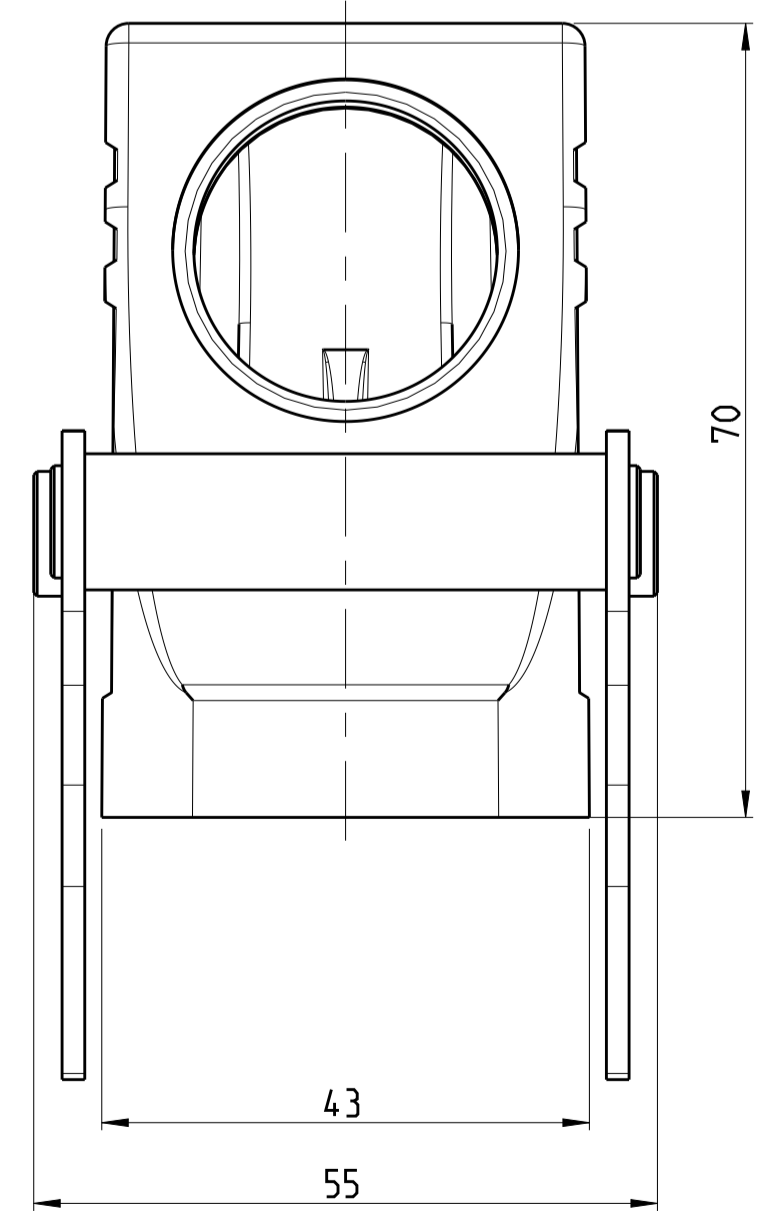

LOC		DIST		REVISIONS			
P	LTR	DESCRIPTION	DATE	DWN	APVD		
B1	ECR-11-013858		04 JUL 2011	SR	PF		
B2	ECR-16-015318		19 SEP 2017	GR	MKO		
B3	ECR-16-016768		15 NOV 2017	GR	MKO		
B4	ECR-17-013084		29 MAR 2018	SG	MKO		

QTY	DESCRIPTION	MATERIAL	SURFACE	COLOR	ITEM
2	B ÜGELFEDER LINKS	FEDERSTAHLDRAHT	VERZINKT		19
2	B ÜGELFEDER RECHTS	FEDERSTAHLDRAHT	VERZINKT		18
1	GLEITROLLE	STAHL	VERZINKT	BLUE	17
4	B ÜGELHALTER	STAHL	VERZINKT	BLUE	16
2	B ÜGELHALTER ZENTRALB ÜGEL	V2A			15
2	B ÜGELHALTER ZENTRALB ÜGEL	STAHL	VERZINKT	BLUE	14
2	B ÜGELBOLZEN	V2A			13
2	B ÜGELBOLZEN	V2A			12
1	ZENTRAL-B ÜGEL	V2A			11
2	ZENTRAL-B ÜGEL	STAHL	VERZINKT	BLUE	10
2	LB-B ÜGEL	STAHL	VERZINKT	BLUE	9
1	VS-B ÜGEL	STAHL	VERZINKT	BLUE	8
1	HOOD HD .24	ALUMINIUM/ALU		GREY	7
1	HOOD HD .24	ALUMINIUM/ALU	ALUMINIUM OXID	BLACK	6
1	HOOD HD .24	ALUMINIUM/ALU		GREY	5
1	HOOD HD .24	ALUMINIUM/ALU	ALUMINIUM OXID	BLACK	4
1	HOOD HD .24	ALUMINIUM/ALU		GREY	3
1	HOOD HD .24	ALUMINIUM/ALU	ALUMINIUM OXID	BLACK	2
1	HOOD HD .24	ALUMINIUM/ALU		GREY	1

THIS DRAWING IS A CONTROLLED DOCUMENT. DWN: R. SCHNEIDER 04 JUL 2011
CHE: T. SCHNURPEIL 04 JUL 2011

STE TE Connectivity

NAME: Hood HD .24
ASSY HD .24 .STS.1.21.G

SIZE: A1 CAGE CODE: 00779 DRAWING NO: 1102496

CUSTOMER DRAWING SCALE: 5:1 SHEET: 1 OF 1 REV: B4