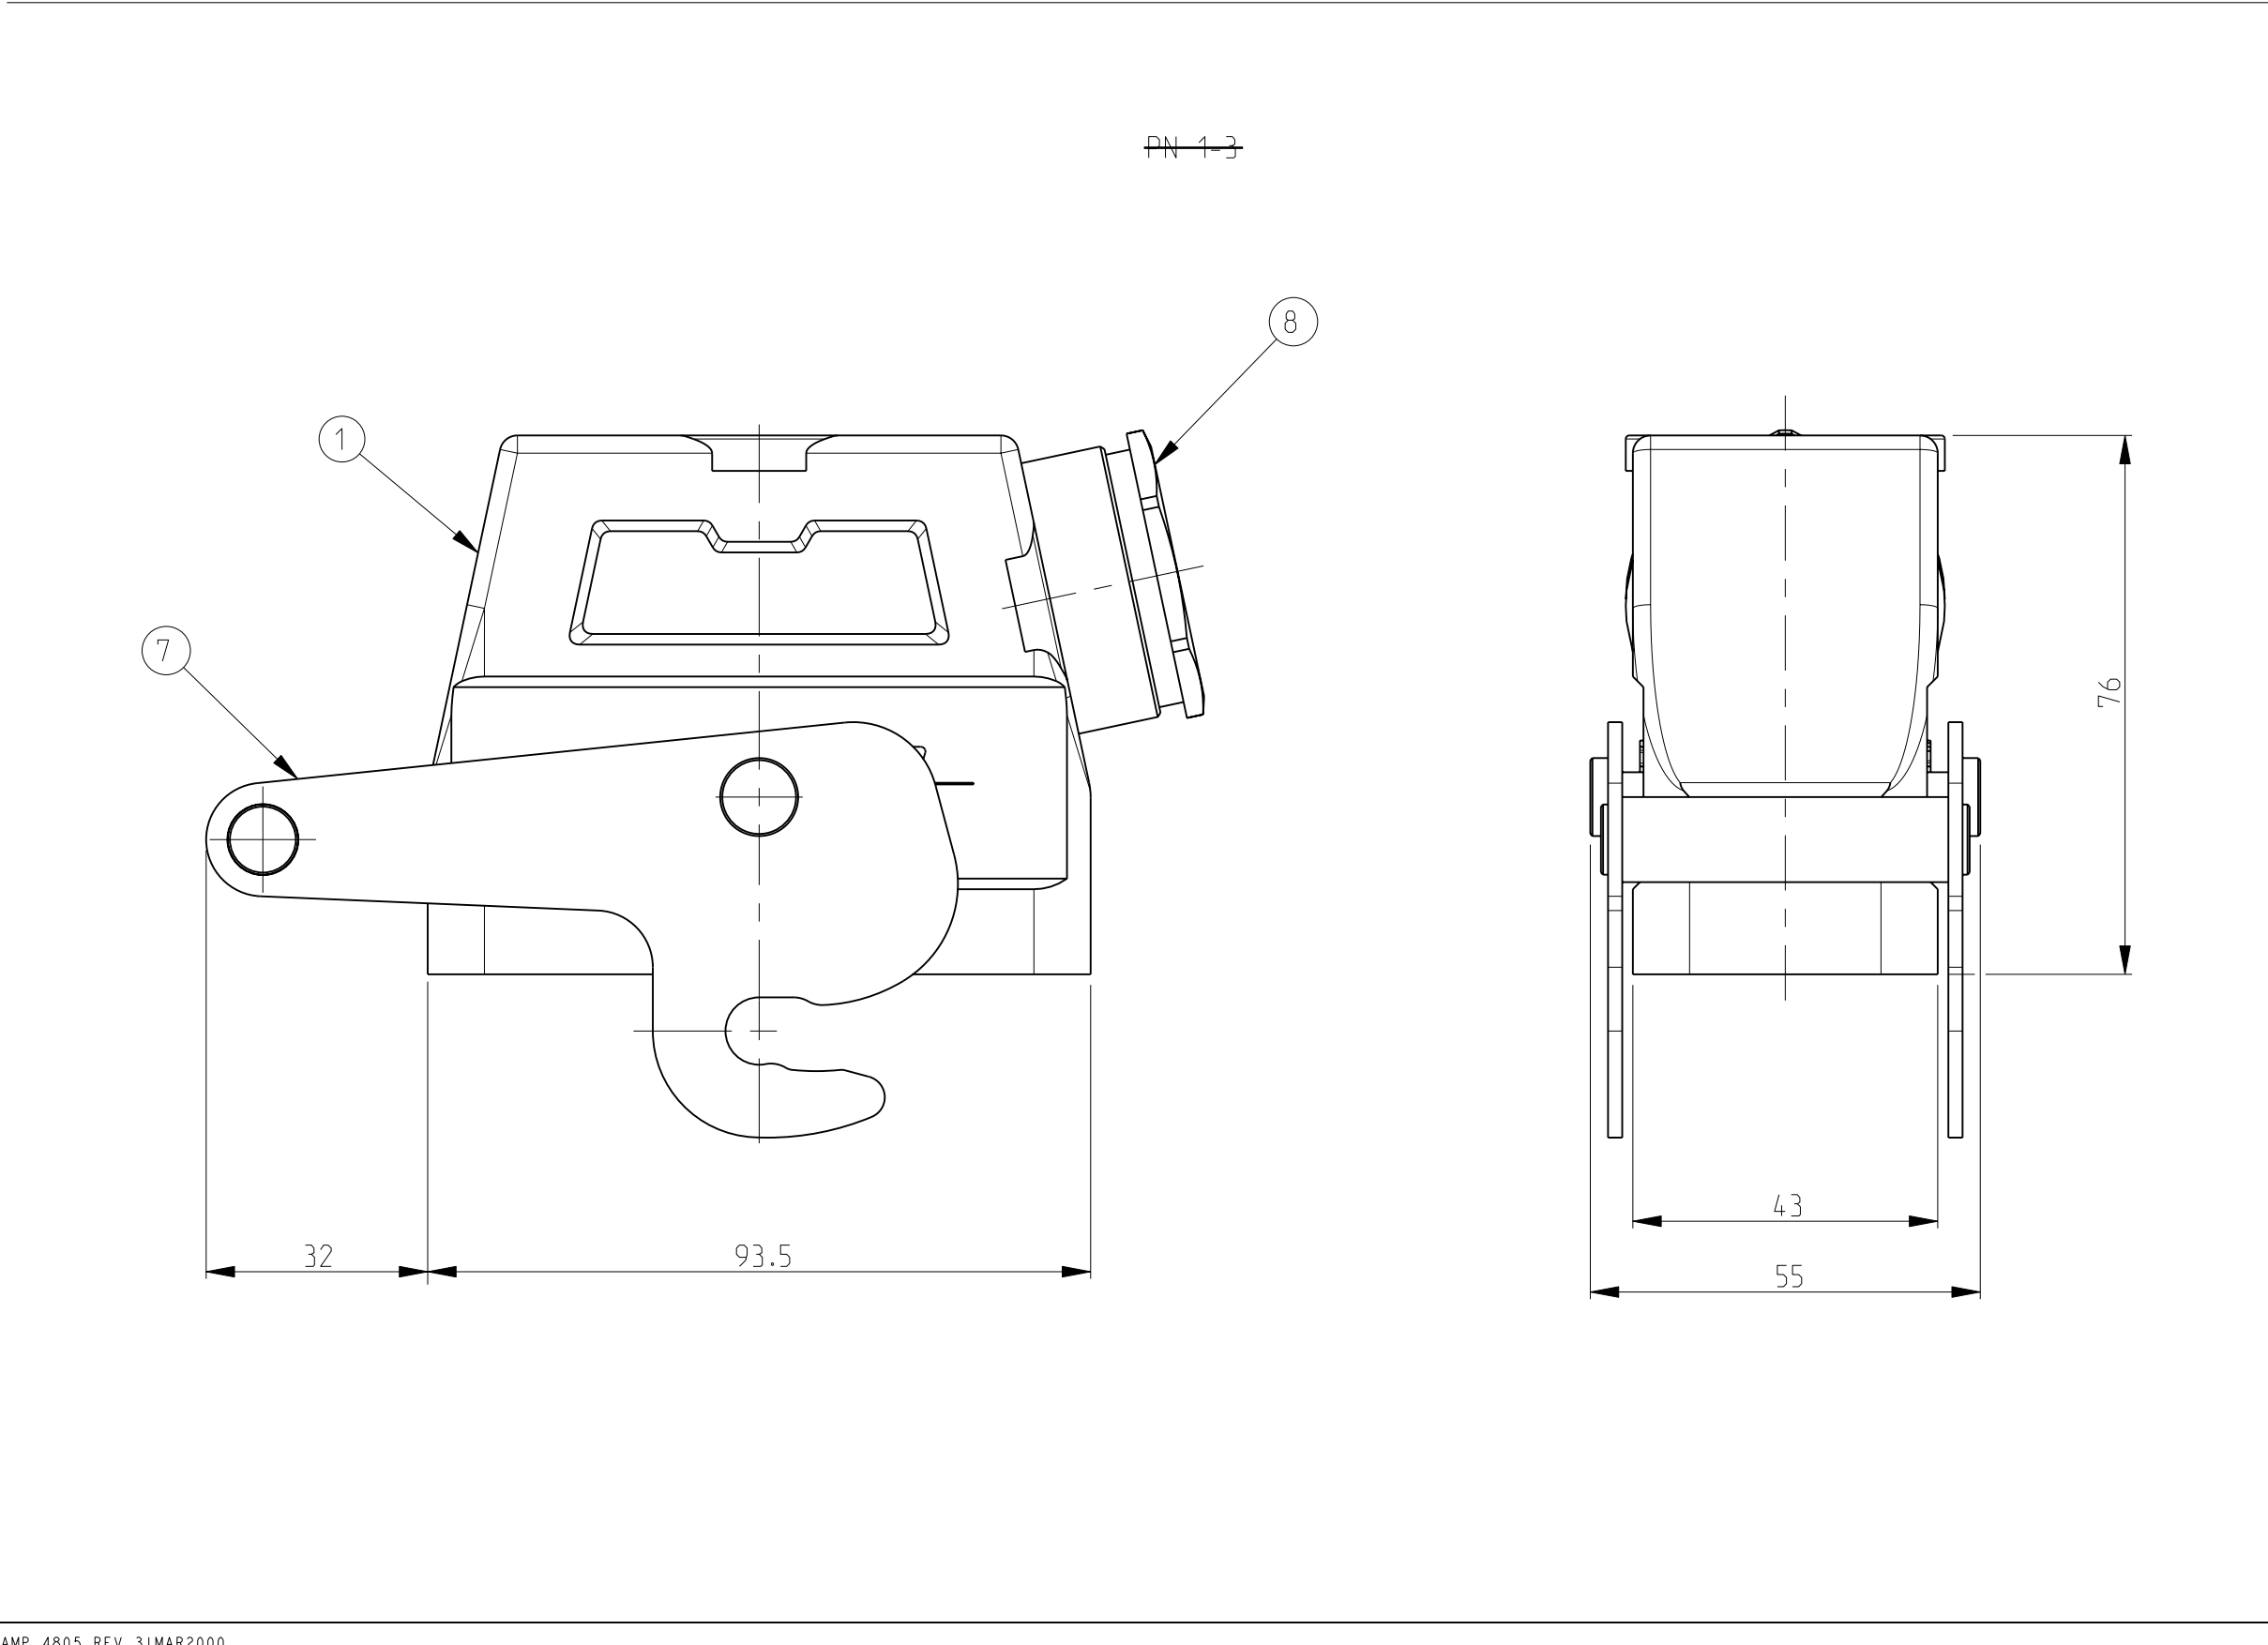

LOC	DIST	REVISIONS			
P	LTR	DESCRIPTION	DATE	DWN	APVD
A1	-	Released as per ECR-07-012890	11-07-07	SK	TS
A3	-	ECR-17-013084	29MAR18	SG	MKO

- NOTES
- Material: Housing: aluminium diecasting alloy
  - Surface:- powder varnish-grey  
Varnish black
  - Varnish on the inside not necessarily
  - Packaging quantity: 5 pieces
- 5** OBSOLETE

QTY	ITEM NO	DESCRIPTION	MATERIAL	SURFACE	COLOR	ITEM NO	NOTES
1	1	Gland fitting	Brass	Nickel plated	Blue	9	PG29
1	2	Gland round	Brass	Nickel plated	Blue	8	PG29
1	3	Central clip	Steel	Zinc plated	Blue	7	-
2	4	Clip bolt	V2A/Steel	-	-	6	-
2	5	Clip bolt	Steel	Zinc plated	Blue	5	-
2	6	Side clip	Steel	Zinc plated	Blue	4	-
4	7	Clip bolt	Steel	Zinc plated	Blue	3	-
1	8	HD-K Hood	Aluminium	Aluminium oxide	Black	2	-
1	9	HD Hood	Aluminium	-	Grey	1	-

ORDERING TEXT

HD.40.STS-1.29

HD.40.STS-VS-1.29

HD.40.STS-GR-1.29

HD.K40.STS-GR-1.29

HD.Z40.STS-ZD-1.29

DIMENSIONS: mm		TOLERANCES UNLESS OTHERWISE SPECIFIED:		DWN: Schneider 16.07.03		TE Connectivity	
MATERIAL: FINISH		APVD: Schneider 16.07.03		NAME: HOOD		RESTRICTED TO	
CUSTOMER DRAWING		SCALE: 1:1		SHEET: 1 OF 1		REV: A3	