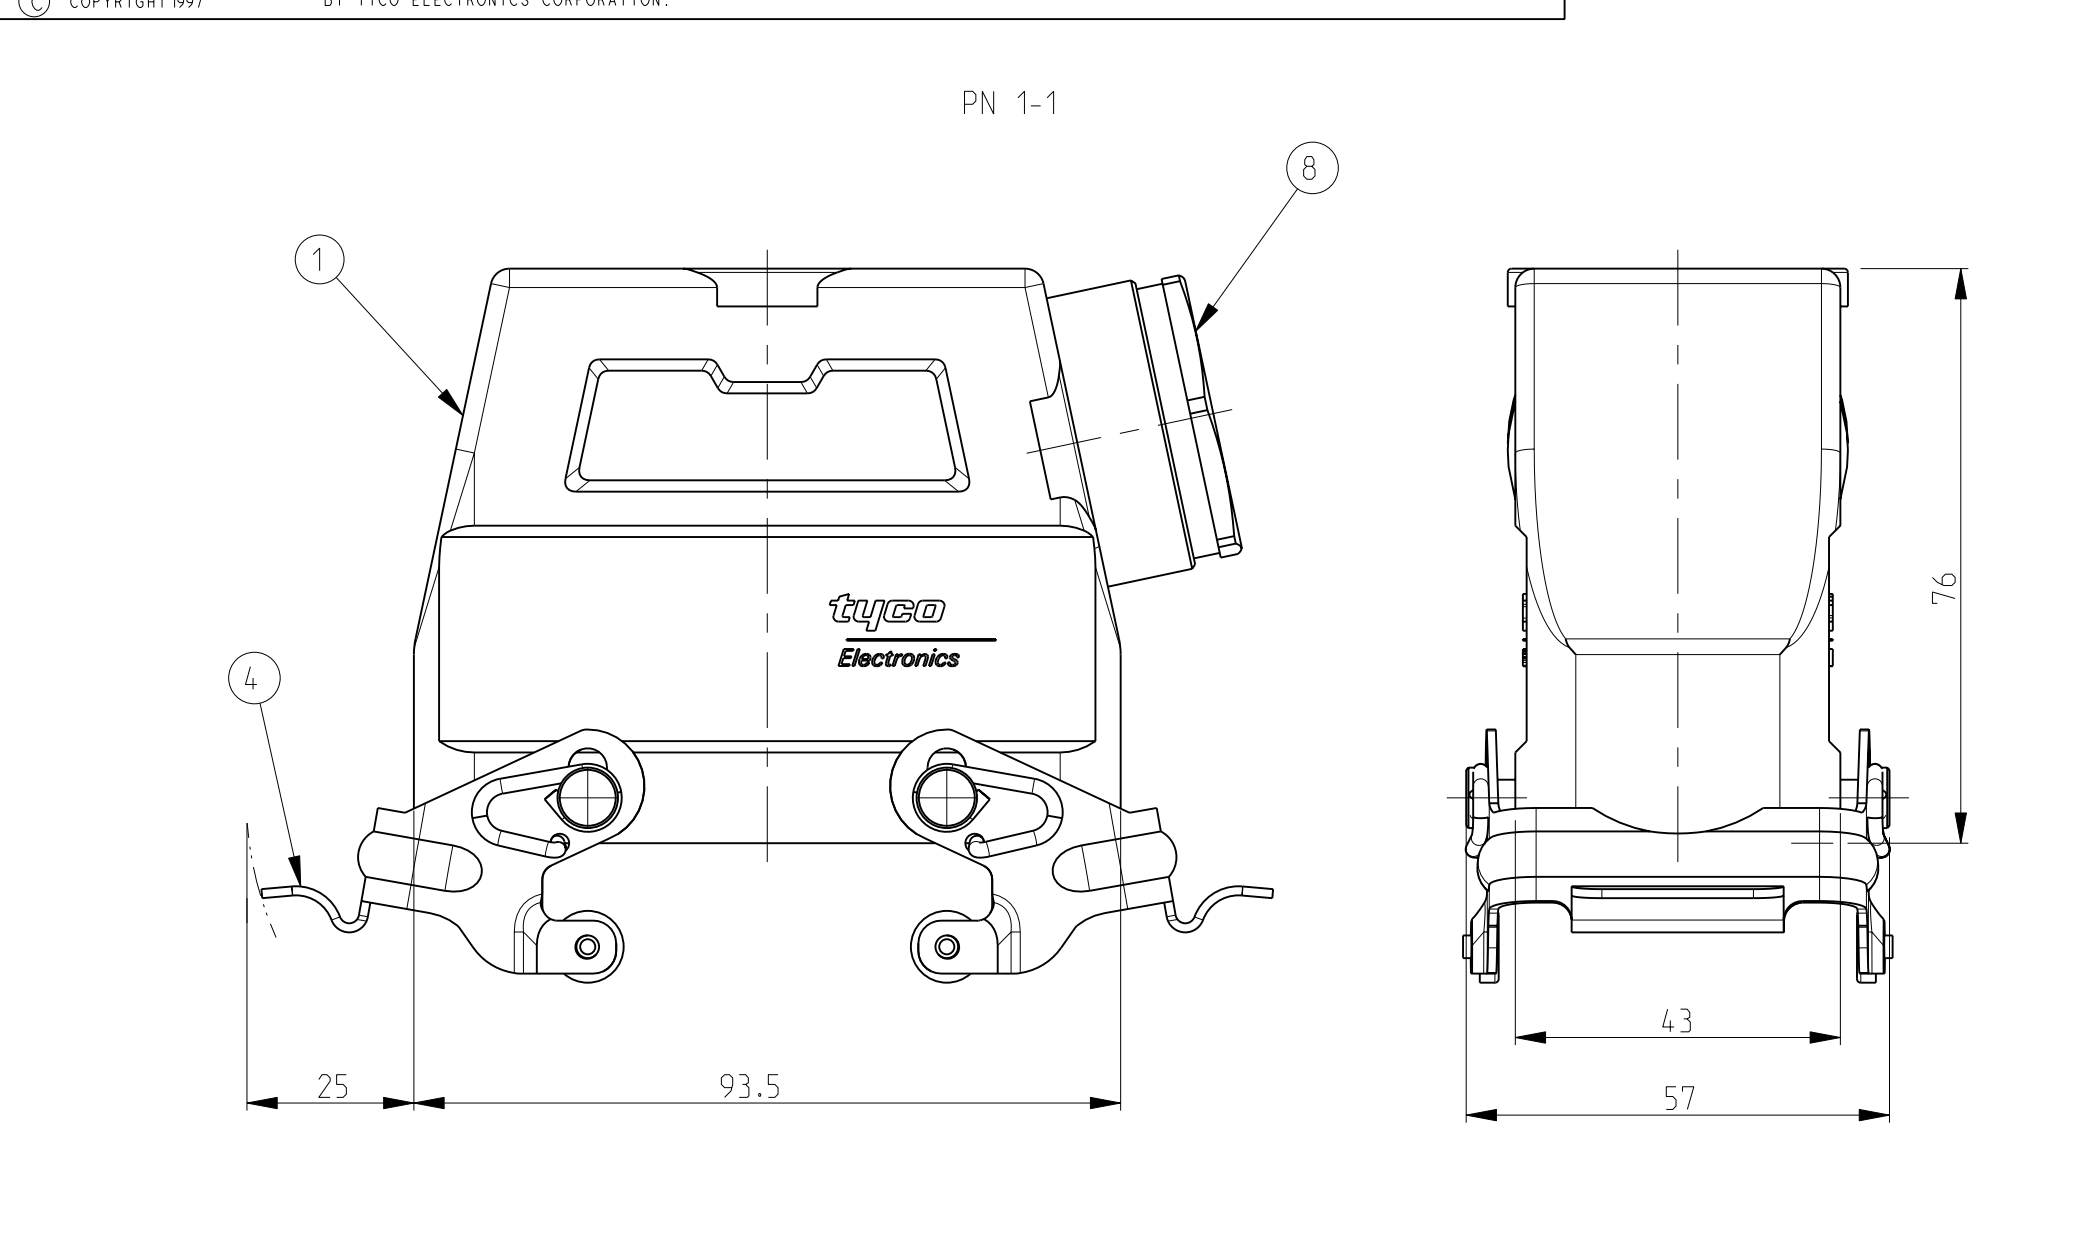

LOC	DIST	REVISIONS			
P	LTR	DESCRIPTION	DATE	DWN	APVD
A1	-	Released as per ECR-07-012890	11-07-07	SK	TS
A3	-	ECR-17-013084	29MAR18	SG	MKO

- NOTES
- Material: Housing: aluminium diecasting alloy
  - Surface:- powder varnish-grey  
Varnish black
  - Varnish on the inside not necessarily
  - Packaging quantity: 5 pieces
- 5** OBSOLETE

QTY	ITEM NO	DESCRIPTION	MATERIAL	SURFACE	COLOR	ITEM NO	NOTES
1	1	Gland fitting	Brass	Nickel plated	Blue	9	PG29
1	2	Gland round	Brass	Nickel plated	Blue	8	PG29
1	3	Central clip	Steel	Zinc plated	Blue	7	-
2	4	Clip bolt	V2A/Steel	-	-	6	-
2	5	Clip bolt	Steel	Zinc plated	Blue	5	-
2	6	Side clip	Steel	Zinc plated	Blue	4	-
4	7	Clip bolt	Steel	Zinc plated	Blue	3	-
1	8	HD-K Hood	Aluminium	Aluminium oxide	Black	2	-
1	9	HD Hood	Aluminium	-	Grey	1	-

ORDERING TEXT

HD.40.STS-1.29

HD.40.STS-VS-1.29

HD.40.STS-GR-1.29

HD.K40.STS-GR-1.29

HD.Z40.STS-ZD-1.29

DIMENSIONS: mm		TOLERANCES UNLESS OTHERWISE SPECIFIED:		DWN: Schneider 16.07.03		TE Connectivity	
MATERIAL: FINISH		APVD: Schneider 16.07.03		NAME: HOOD		RESTRICTED TO	
CUSTOMER DRAWING		SCALE: 1:1		SHEET: 1 OF 1		REV: A3	