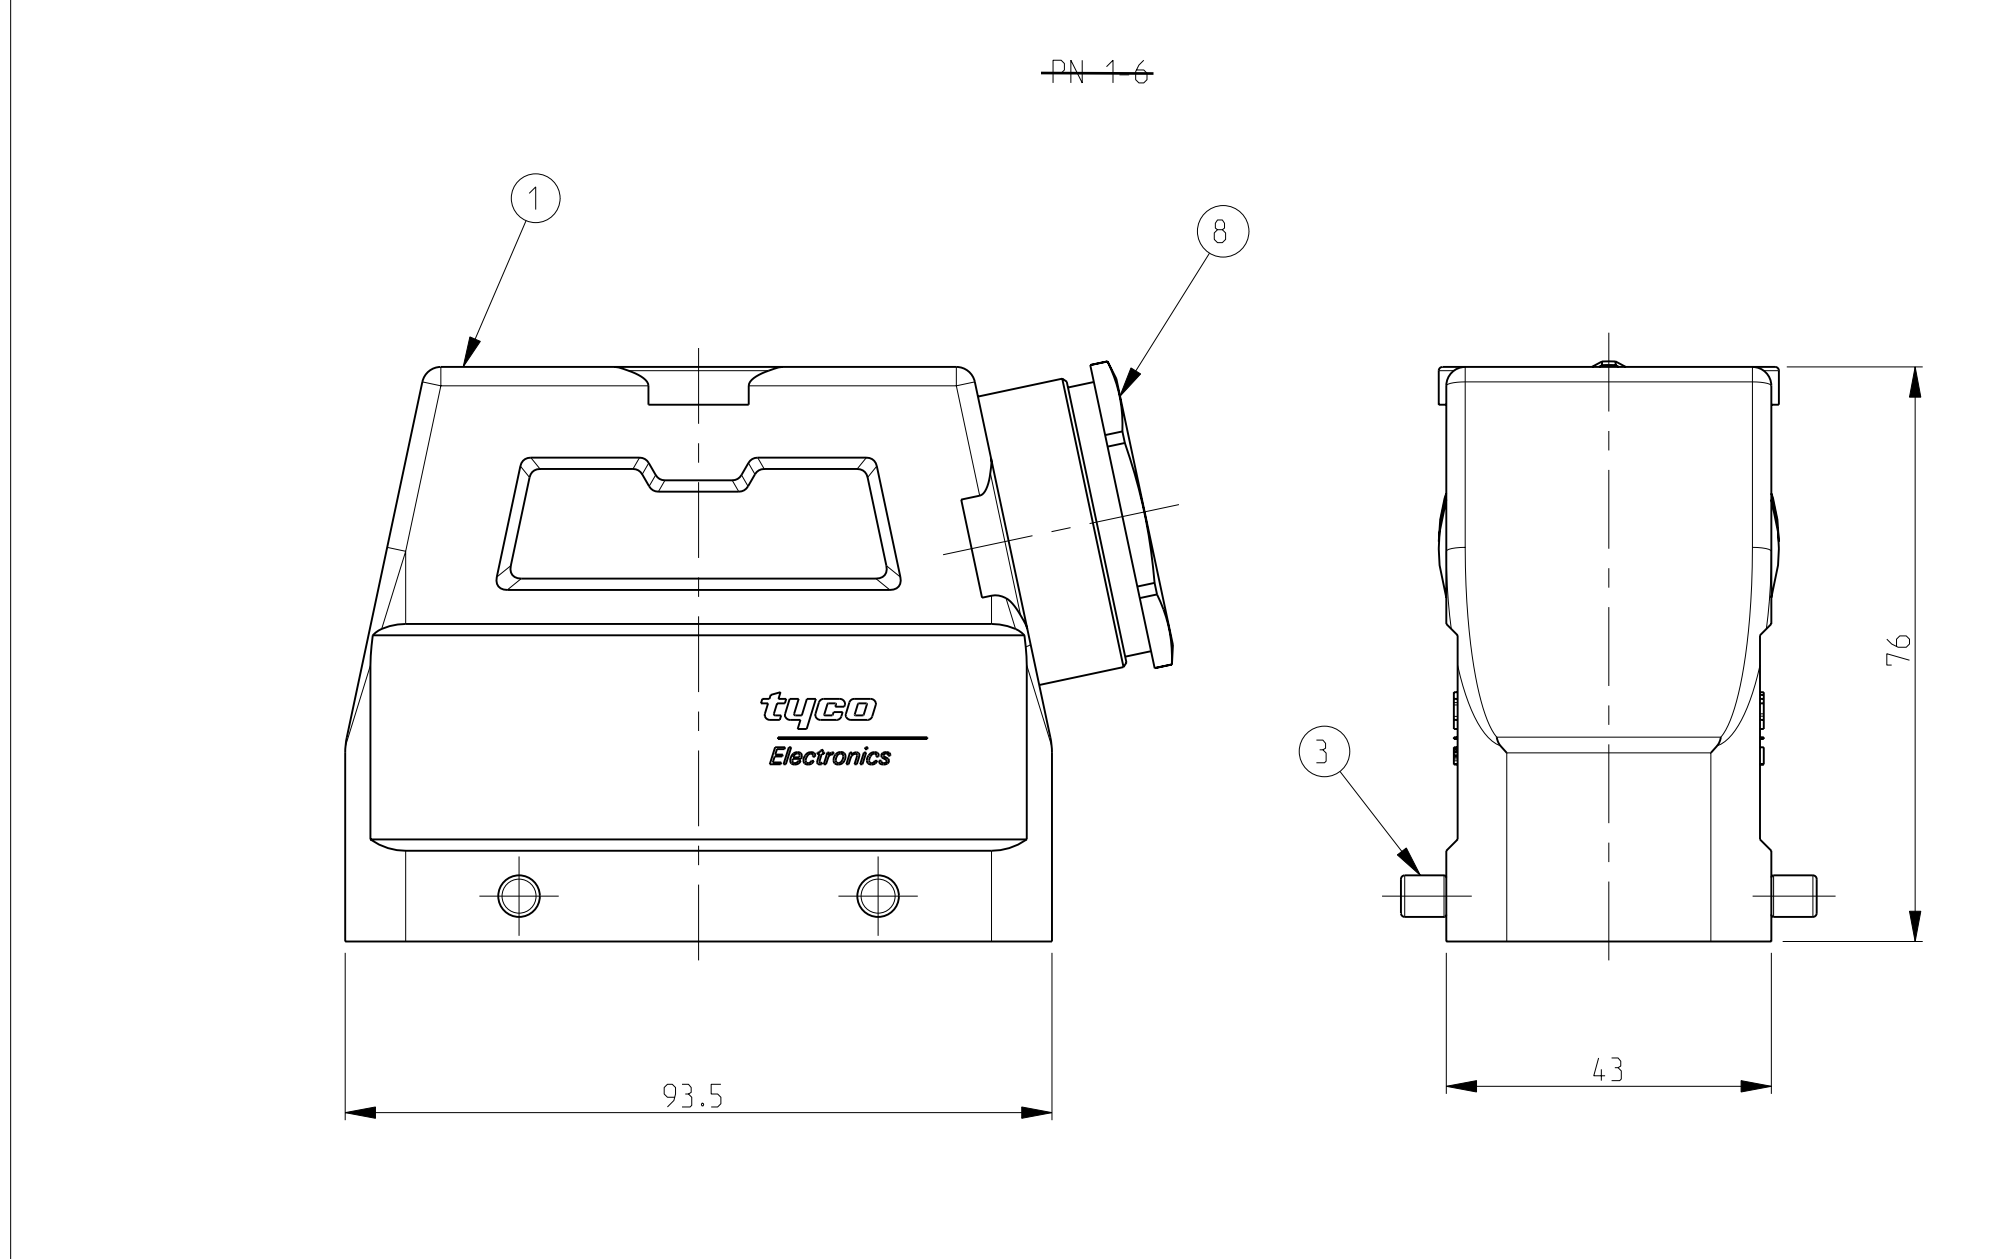

LOC	DIST	REVISIONS			
P	LTR	DESCRIPTION	DATE	DWN	APVD
A1	-	Released as per ECR-07-012890	11-07-07	SK	TS
A3	-	ECR-17-013084	29MAR18	SG	MKO

- NOTES
- Material: Housing: aluminium diecasting alloy
  - Surface:- powder varnish-grey  
Varnish black
  - Varnish on the inside not necessarily
  - Packaging quantity: 5 pieces
- 5** OBSOLETE

QTY	ITEM NO	DESCRIPTION	MATERIAL	SURFACE	COLOR	ITEM NO	NOTES
1	1	Gland fitting	Brass	Nickel plated	Blue	9	PG29
1	2	Gland round	Brass	Nickel plated	Blue	8	PG29
1	3	Central clip	Steel	Zinc plated	Blue	7	-
2	4	Clip bolt	V2A/Steel	-	-	6	-
2	5	Clip bolt	Steel	Zinc plated	Blue	5	-
2	6	Side clip	Steel	Zinc plated	Blue	4	-
4	7	Clip bolt	Steel	Zinc plated	Blue	3	-
1	8	HD-K Hood	Aluminium	Aluminium oxide	Black	2	-
1	9	HD Hood	Aluminium	-	Grey	1	-

ORDERING TEXT

HD.40.STS-1.29

HD.40.STS-VS-1.29

HD.40.STS-GR-1.29

HD.K40.STS-GR-1.29

HD.Z40.STS-ZD-1.29

DIMENSIONS: mm		TOLERANCES UNLESS OTHERWISE SPECIFIED:		DWN: Schneider 16.07.03		TE Connectivity	
MATERIAL: FINISH		APVD: Schneider 16.07.03		NAME: HOOD		RESTRICTED TO	
CUSTOMER DRAWING		SCALE: 1:1		SHEET: 1 OF 1		REV: A3	