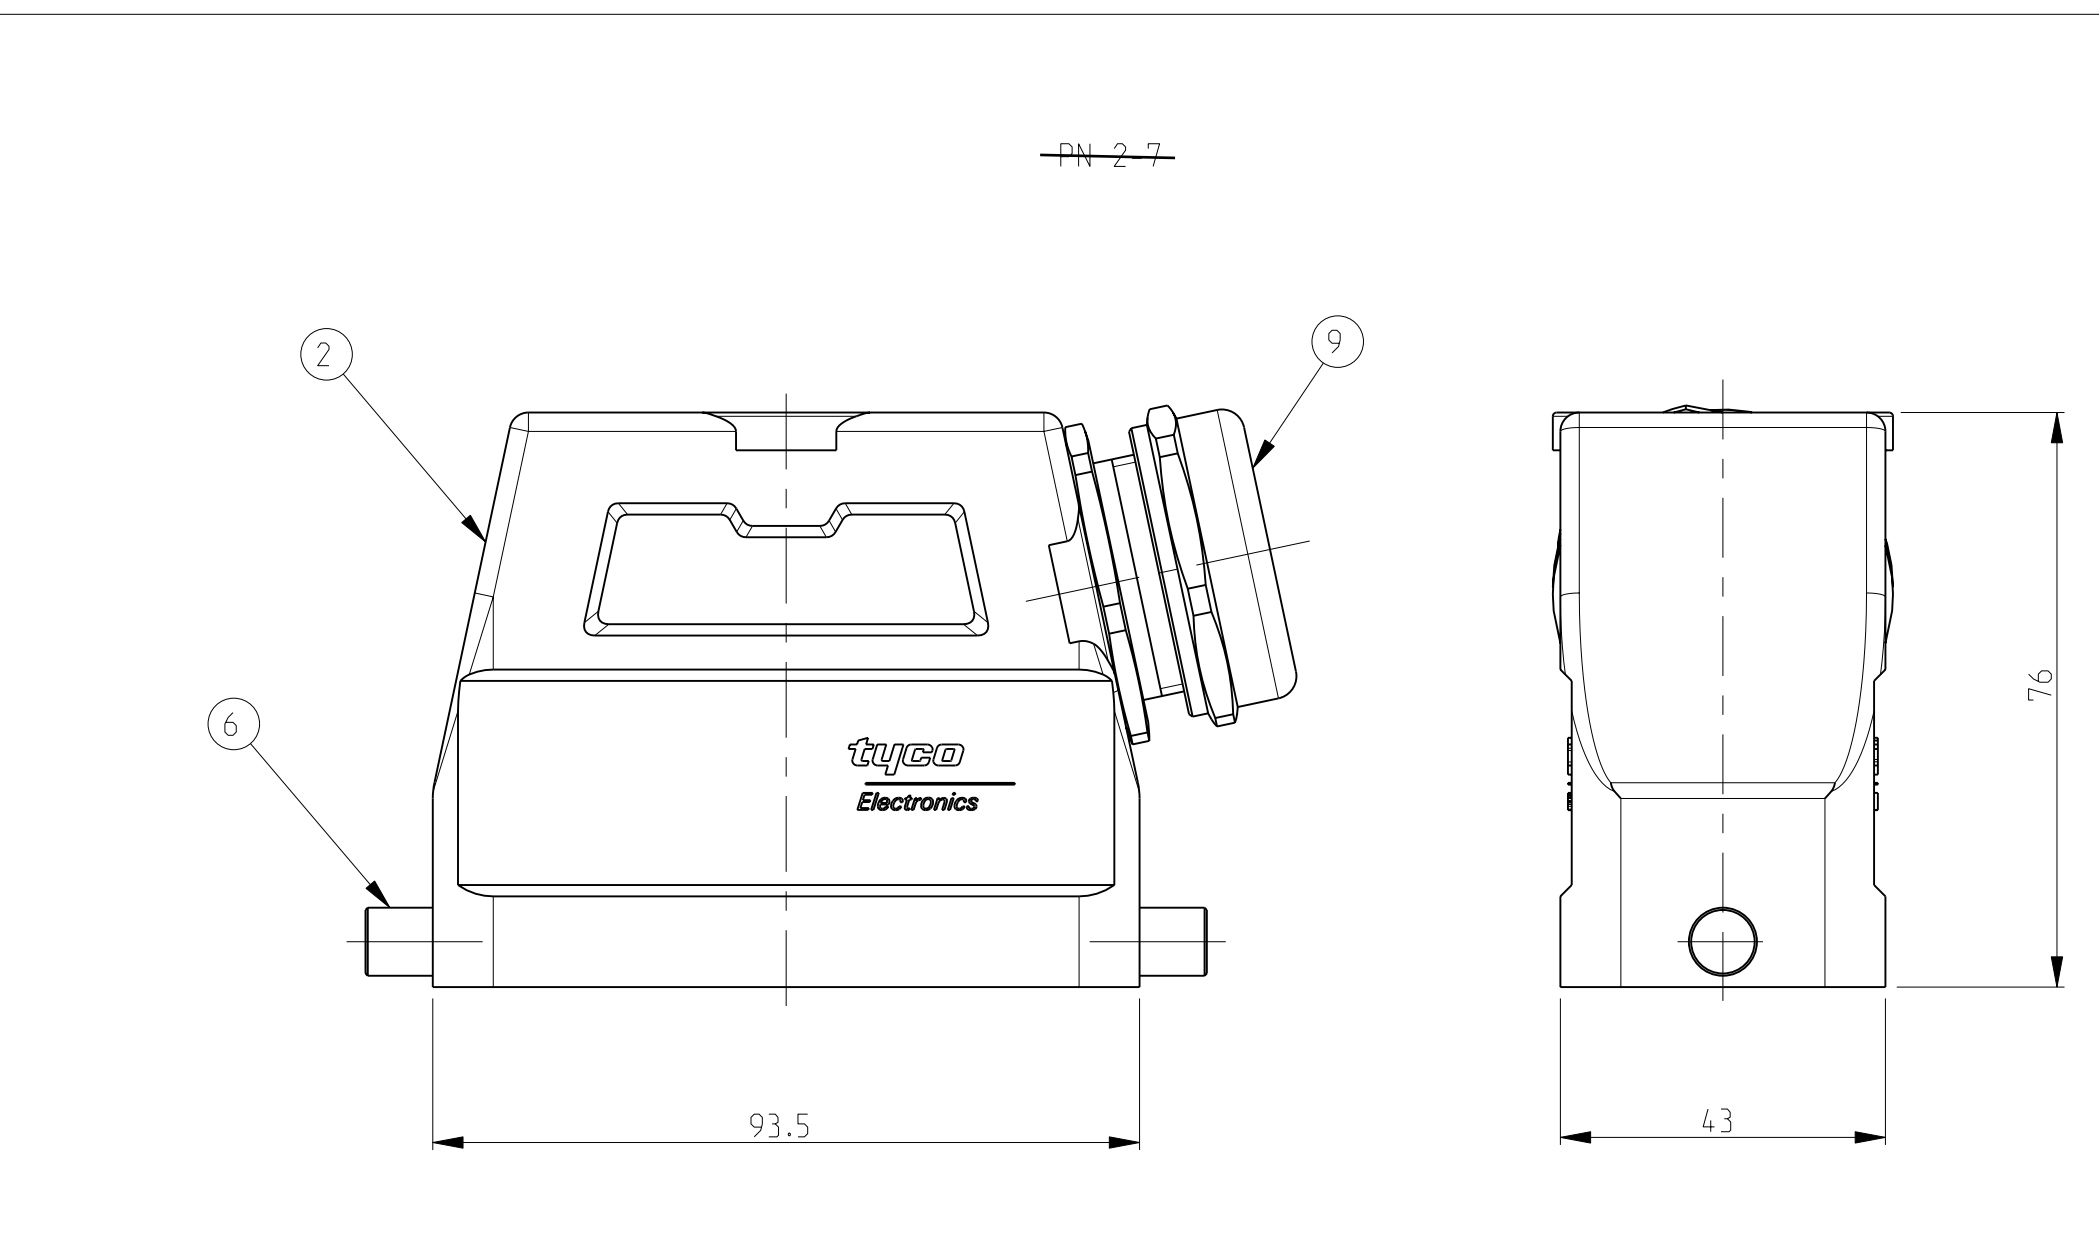

LOC	DIST	REVISIONS			
P	LTR	DESCRIPTION	DATE	DWN	APVD
A1	-	Released as per ECR-07-012890	11-07-07	SK	TS
A3	-	ECR-17-013084	29MAR18	SG	MKO

- NOTES
- Material: Housing: aluminium diecasting alloy
  - Surface:- powder varnish-grey  
Varnish black
  - Varnish on the inside not necessarily
  - Packaging quantity: 5 pieces
- 5** OBSOLETE

QTY	ITEM NO	DESCRIPTION	MATERIAL	SURFACE	COLOR	ITEM NO	NOTES
1	1	Gland fitting	Brass	Nickel plated	Blue	9	PG29
1	2	Gland round	Brass	Nickel plated	Blue	8	PG29
1	3	Central clip	Steel	Zinc plated	Blue	7	-
2	4	Clip bolt	V2A/Steel	-	-	6	-
2	5	Clip bolt	Steel	Zinc plated	Blue	5	-
2	6	Side clip	Steel	Zinc plated	Blue	4	-
4	7	Clip bolt	Steel	Zinc plated	Blue	3	-
1	8	HD-K Hood	Aluminium	Aluminium oxide	Black	2	-
1	9	HD Hood	Aluminium	-	Grey	1	-

ORDERING TEXT

HD.40.STS-1.29

HD.40.STS-VS-1.29

HD.40.STS-GR-1.29

HD.K40.STS-GR-1.29

HD.Z40.STS-ZD-1.29

DIMENSIONS: mm		TOLERANCES UNLESS OTHERWISE SPECIFIED:		DWN: Schneider 16.07.03		TE Connectivity	
MATERIAL: FINISH		APVD: Schneider 16.07.03		NAME: HOOD		RESTRICTED TO	
CUSTOMER DRAWING		SCALE: 1:1		SHEET: 1 OF 1		REV: A3	