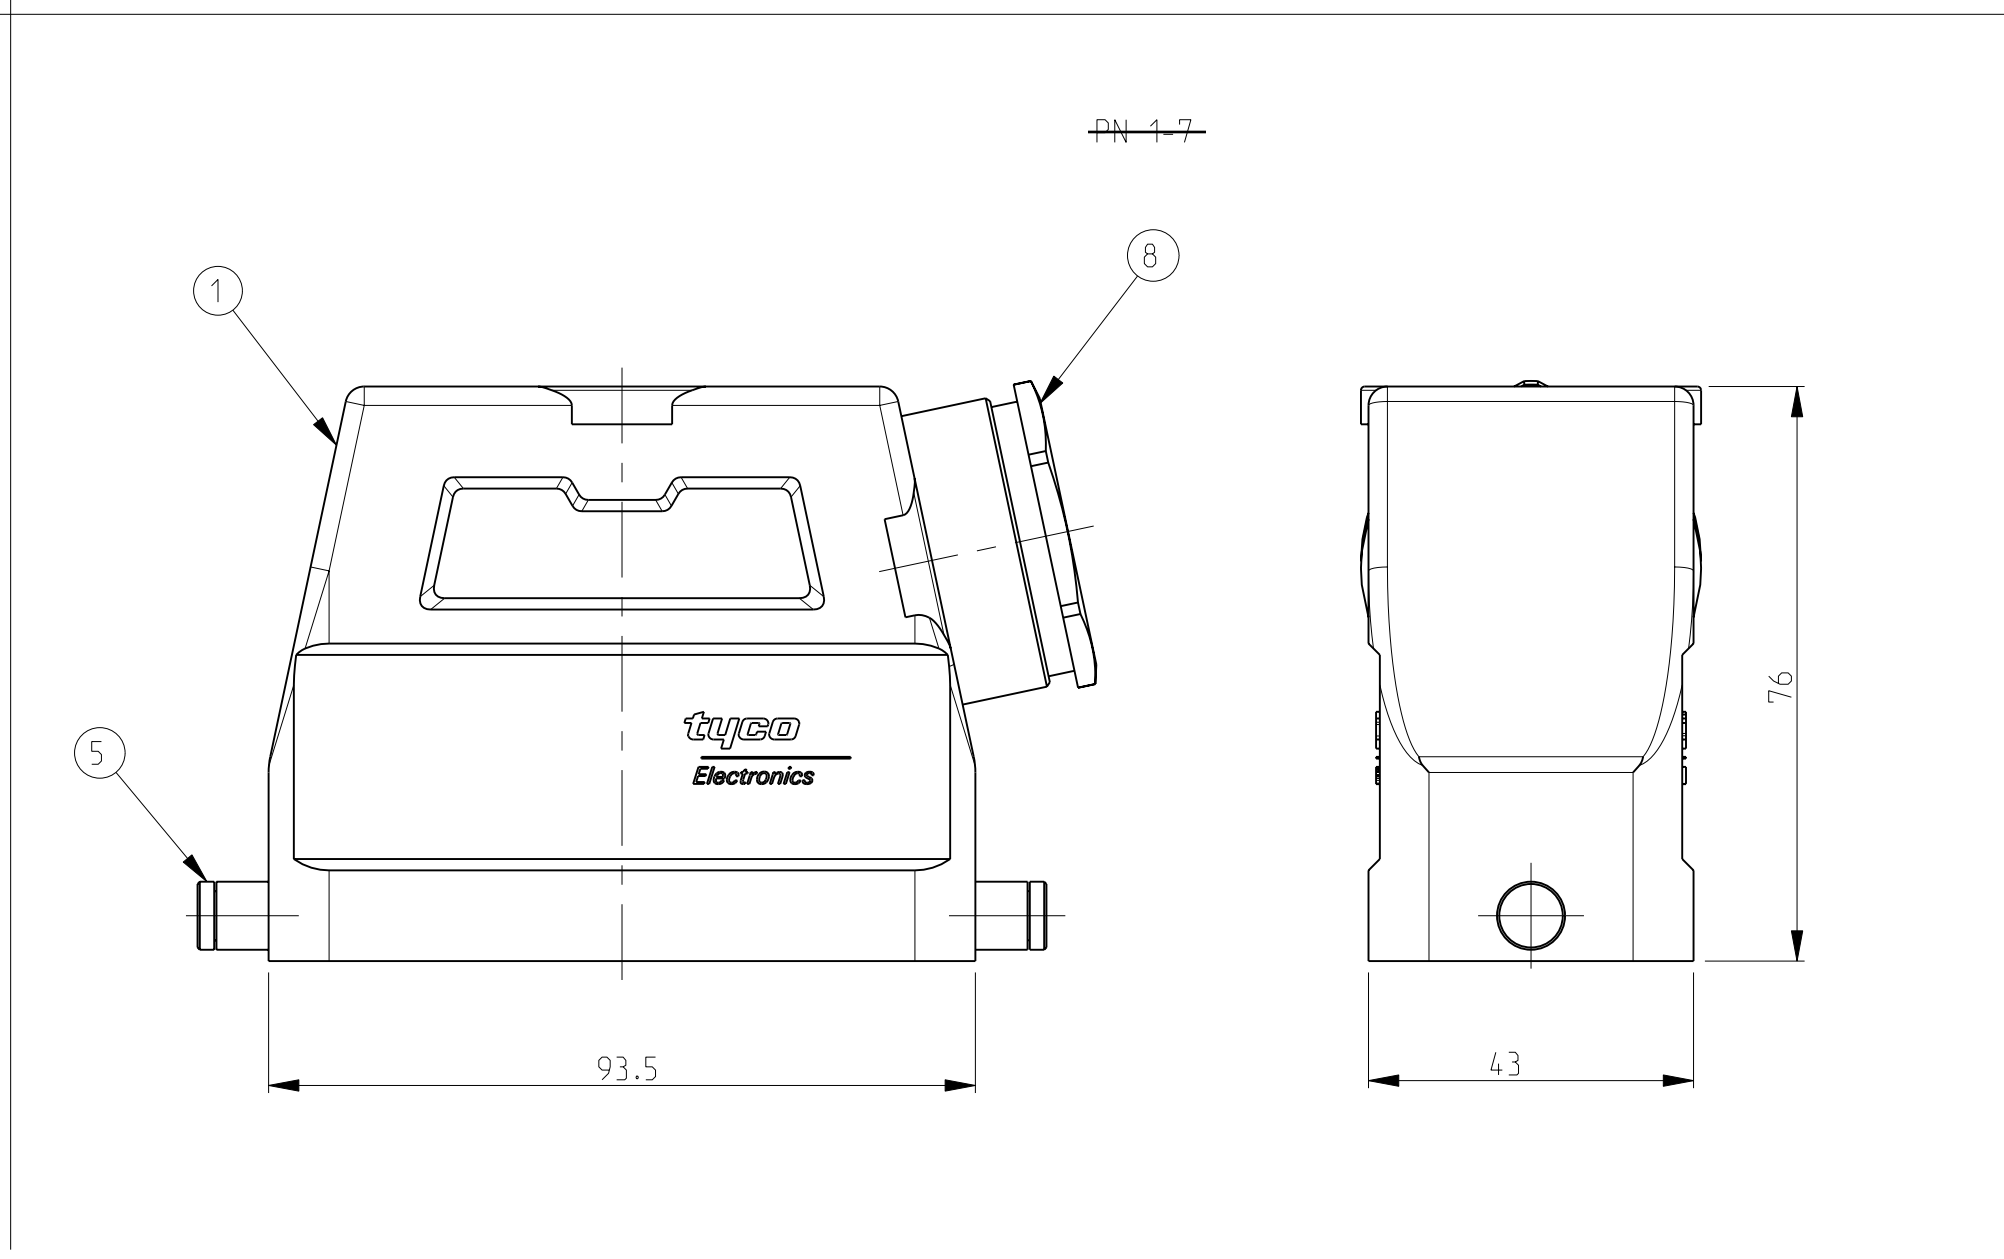

LOC	DIST	REVISIONS			
P	LTR	DESCRIPTION	DATE	DWN	APVD
A1	-	Released as per ECR-07-012890	11-07-07	SK	TS
A3	-	ECR-17-013084	29MAR18	SG	MKO

- NOTES
- Material: Housing: aluminium diecasting alloy
  - Surface:- powder varnish-grey  
Varnish black
  - Varnish on the inside not necessarily
  - Packaging quantity: 5 pieces
- 5** OBSOLETE

QTY	ITEM NO	DESCRIPTION	MATERIAL	SURFACE	COLOR	ITEM NO	NOTES
1	1	Gland fitting	Brass	Nickel plated	Blue	9	PG29
1	2	Gland round	Brass	Nickel plated	Blue	8	PG29
1	3	Central clip	Steel	Zinc plated	Blue	7	-
2	4	Clip bolt	V2A/Steel	-	-	6	-
2	5	Clip bolt	Steel	Zinc plated	Blue	5	-
2	6	Side clip	Steel	Zinc plated	Blue	4	-
4	7	Clip bolt	Steel	Zinc plated	Blue	3	-
1	8	HD-K Hood	Aluminium	Aluminium oxide	Black	2	-
1	9	HD Hood	Aluminium	-	Grey	1	-

ORDERING TEXT

HD.40.STS-1.29

HD.40.STS-VS-1.29

HD.40.STS-GR-1.29

HD.K40.STS-GR-1.29

HD.Z40.STS-ZD-1.29

DIMENSIONS: mm		TOLERANCES UNLESS OTHERWISE SPECIFIED:		DWN: Schneider 16.07.03		TE Connectivity	
MATERIAL: FINISH		APVD: Schneider 16.07.03		NAME: HOOD		RESTRICTED TO	
CUSTOMER DRAWING		SCALE: 1:1		SHEET: 1 OF 1		REV: A3	