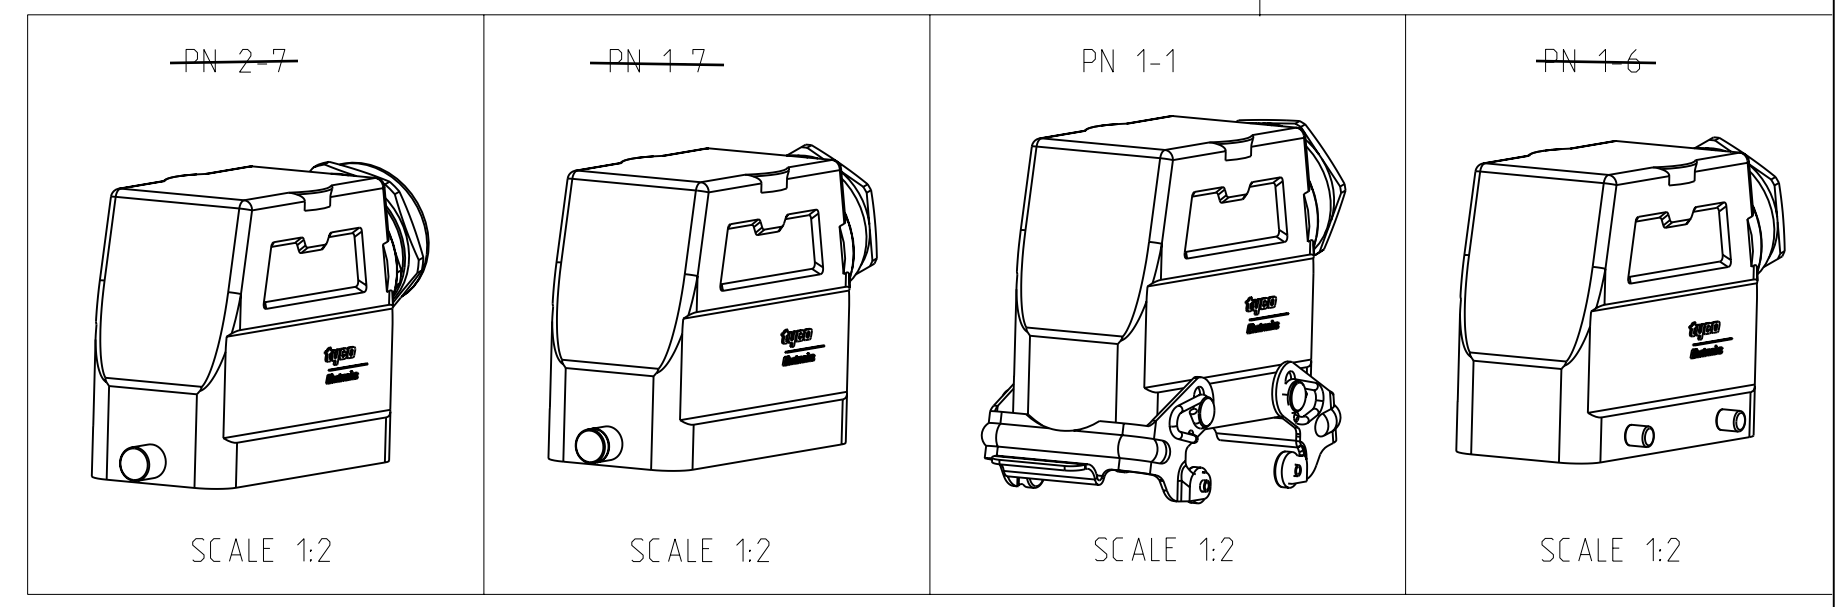

LOC	DIST	REVISIONS			
P	LTR	DESCRIPTION	DATE	DWN	APVD
A1	-	Released as per ECR-07-012890	11-07-07	SK	TS
A3	-	ECR-17-013084	29MAR18	SG	MKO

- NOTES
- Material: Housing: aluminium diecasting alloy
  - Surface:- powder varnish-grey  
Varnish black
  - Varnish on the inside not necessarily
  - Packaging quantity: 5 pieces
- 5** OBSOLETE

QTY	ITEM NO	DESCRIPTION	MATERIAL	SURFACE	COLOR	ITEM NO	NOTES
1	1	Gland fitting	Brass	Nickel plated	Blue	9	PG29
1	2	Gland round	Brass	Nickel plated	Blue	8	PG29
1	3	Central clip	Steel	Zinc plated	Blue	7	-
2	4	Clip bolt	V2A/Steel	-	-	6	-
2	5	Clip bolt	Steel	Zinc plated	Blue	5	-
2	6	Side clip	Steel	Zinc plated	Blue	4	-
4	7	Clip bolt	Steel	Zinc plated	Blue	3	-
1	8	HD-K Hood	Aluminium	Aluminium oxide	Black	2	-
1	9	HD Hood	Aluminium	-	Grey	1	-

ORDERING TEXT

HD.40.STS-1.29

HD.40.STS-VS-1.29

HD.40.STS-GR-1.29

HD.K40.STS-GR-1.29

HD.Z40.STS-ZD-1.29

DIMENSIONS: mm		TOLERANCES UNLESS OTHERWISE SPECIFIED:		DWN: Schneider 16.07.03		TE Connectivity	
MATERIAL: FINISH		APVD: Schneider 16.07.03		NAME: HOOD		RESTRICTED TO	
CUSTOMER DRAWING		SCALE: 1:1		SHEET: 1 OF 1		REV: A3	