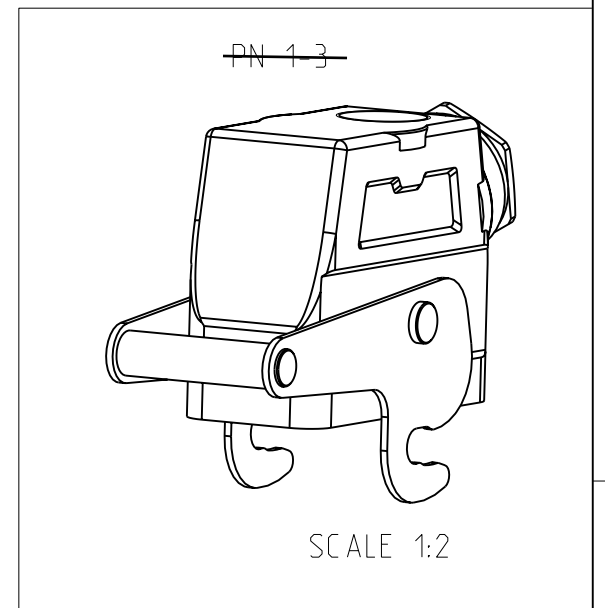

LOC	DIST	REVISIONS			
P	LTR	DESCRIPTION	DATE	DWN	APVD
A1	-	Released as per ECR-07-012890	11-07-07	SK	TS
A3	-	ECR-17-013084	29MAR18	SG	MKO

- NOTES
- Material: Housing: aluminium diecasting alloy
  - Surface:- powder varnish-grey  
Varnish black
  - Varnish on the inside not necessarily
  - Packaging quantity: 5 pieces
- 5** OBSOLETE

ORDERING TEXT

HD.40.STS-1.29

HD.40.STS-VS-1.29

HD.40.STS-GR-1.29

HD.K40.STS-GR-1.29

HD.Z40.STS-ZD-1.29

DIMENSIONS: mm		TOLERANCES UNLESS OTHERWISE SPECIFIED:		DWN: Schneider 16.07.03		TE Connectivity	
MATERIAL: FINISH		APVD: Schneider 16.07.03		NAME: HOOD		RESTRICTED TO	
CUSTOMER DRAWING		SCALE: 1:1		SHEET: 1 OF 1		REV: A3	