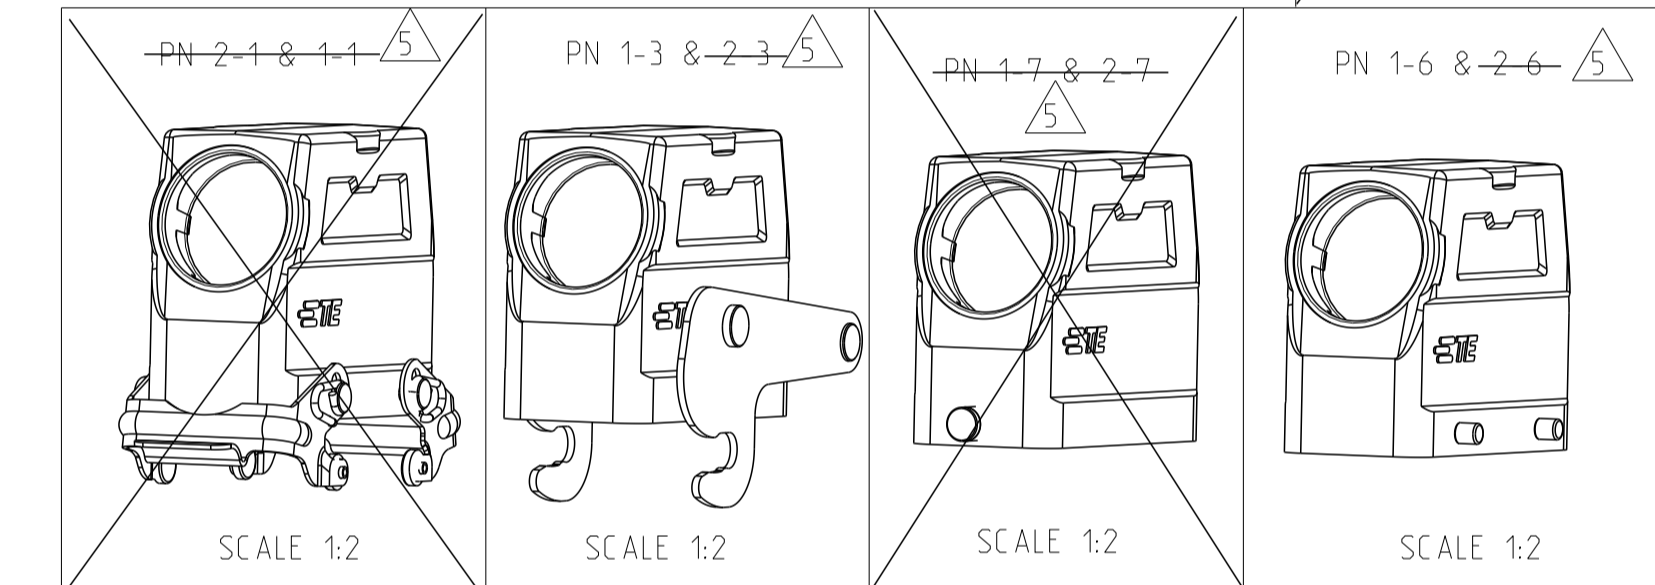

QTY	REF	DESCRIPTION	MATERIAL	SURFACE	COLOR	ITEM NO	NOTES
1	1	HD/hood	Aluminium	-	Grey	11	For identification plate
		ZB-Central clip	Stainless Steel	Even	-	10	-
	1	ZB-Central clip	Steel	Zinc plated	Blue	9	-
	2	LB-Clip bolt	Stainless Steel	Even	-	8	-
	2	LB-Clip bolt	Steel	Zinc plated	Blue	7	-
	2	VS-Locking clip	Stainless Steel	Even	-	6	-
	2	VS-Locking clip	Steel	Zinc plated	Blue	5	-
	4	VS-Clip bolt	Stainless Steel	Even	-	4	-
4	4	VS-Clip bolt	Steel	Zinc plated	Blue	3	-
1	1	HD-K Hood	Aluminium	Aluminium oxide	Black	2	-
1	1	HD Hood	Aluminium	-	Grey	1	-

THIS DRAWING IS A CONTROLLED DOCUMENT.

DMN: Gr. St. 11.11.1997
CHK: Kramer 26.06.98

STE TE Connectivity

NAME: HOOD
PRODUCT SPEC: HD.40.STS.1.29.G

SIZE: A1
CAGE CODE: 00779
DRAWING NO: C=1102567

SCALE: 1:1 SHEET: 1 OF 1 REV: B