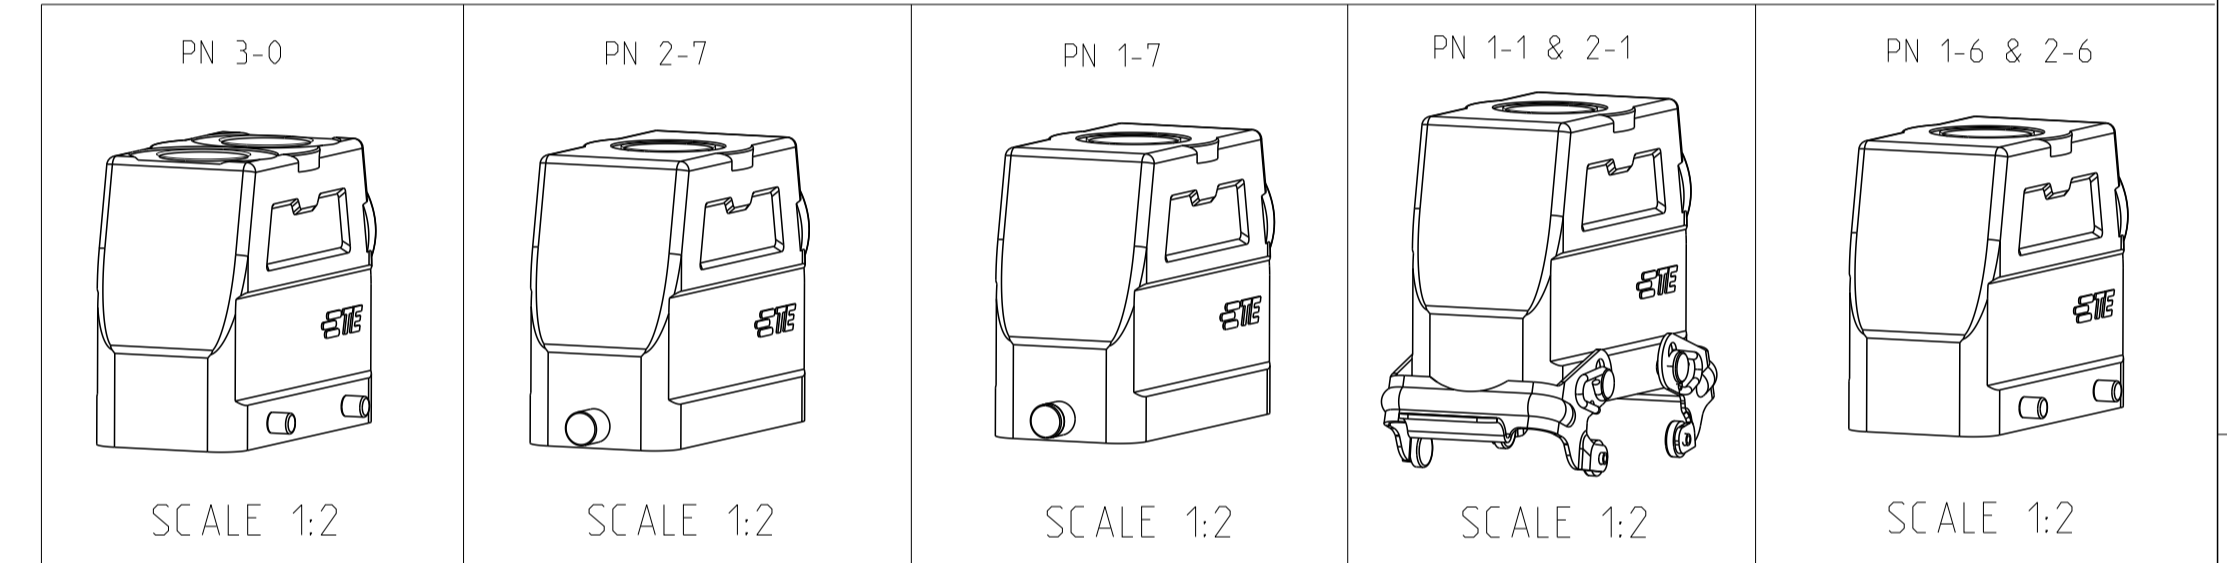

REVISIONS				
P.	LTN	DESCRIPTION	DATE	APV
A3		REVISED PER ECR-16-016768	17AUG2017	AP MKO
A4		ECR-17-014011	27MAR2018	SG MKO

- NOTES
- Material: Housing: aluminium diecasting alloy  
Seals: Neoprene
  - Surface: - varnish-grey  
Aluminium oxide+  
Varnish black
  - Packaging quantity: 5 pieces

QTY	DESCRIPTION	MATERIAL	SURFACE	COLOR	ITEM NO	NOTES
2	LB-Clip bolt	Stainless steel	-	-	9	-
2	LB-Clip bolt	Steel	Zinc plated	Blue	8	-
2	VS-Locking clip	Stainless steel	-	-	7	-
2	VS-Locking clip	Steel	Zinc plated	Blue	6	-
4	VS-Clip bolt	Stainless steel	-	-	5	-
4	VS-Clip bolt	Steel	Zinc plated	Blue	4	-
1	Hood HD.40.Pg.1.21	Aluminium	-	Grey	3	Special
1	Hood HD.40.Pg.1.21	Aluminium	Aluminium oxide	Black	2	-
1	Hood HD.40.Pg.1.21	Aluminium	-	Grey	1	-