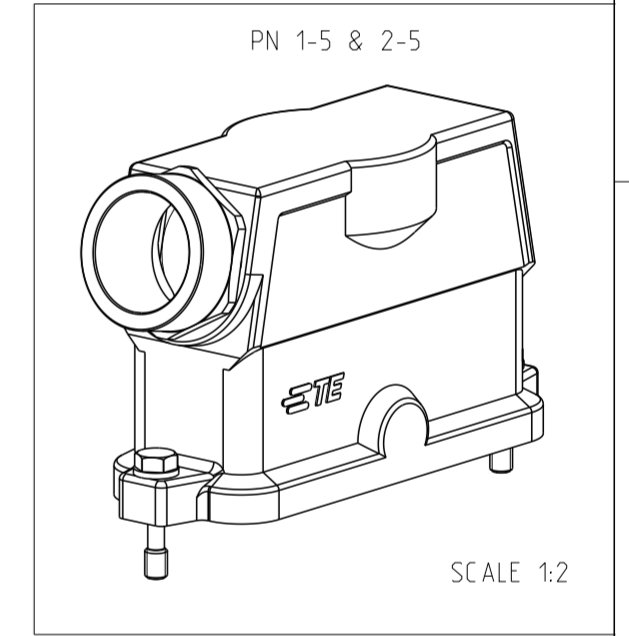

NOTES

- 1 Material: Housing: Aluminium Diecasting Alloy
Seals: Neoprene
- 2 Surface:- varnish-grey
Aluminium oxide+
Varnish black
- 3 Varnish on the inside not necessary
- 4 Packaging quantity: 5 pieces in a box

PN 1-5 & 2-5

QTY	ITEM NO	DESCRIPTION	MATERIAL	SURFACE	COLOR	ITEM NO	REMARKS
1	1	O-Ring Pg 29	Neoprene	-	Black	7	
1	1	Adaptor Pg 29	Brass	Nickel plated	Blue	6	
2	2	Spring washer	Stainless steel	Blank	Blue	5	B6.4
2	2	Fixing screw	Stainless steel	Blank		4	M6x30
1	1	Seal Bg8	Neoprene	-	Black	3	-
1	1	Hood HIP-K	Aluminium	Aluminium oxide	Black	2	
1	1	Hood HIP	Aluminium	-	Grey	1	
2-5	1-5	DESCRIPTION	MATERIAL	SURFACE	COLOR	ITEM NO	REMARKS
ORDERING TEXT							
HIP.24/64.STS.1.29.Z							
HIP-K.24/64.STS.1.29.Z							

THIS DRAWING IS A CONTROLLED DOCUMENT.		DWN Schneider 07.11.02	TE Connectivity			
		CHK schweiger 07.11.02				
DIMENSIONS: mm		APVD -	NAME Hood HIP size8 HIP.24/64.STS.1.29. Z			
TOLERANCES UNLESS OTHERWISE SPECIFIED: 0 PLC ± 1 PLC ± 2 PLC ± 3 PLC ± 4 PLC ± ANGLES ± FINISH		PRODUCT SPEC 108-74030	SIZE A2			
MATERIAL		APPLICATION SPEC 114-74017	CAGE CODE 100779	DRAWING NO C-1102659		RESTRICTED TO
		WEIGHT	SCALE 1:1		SHEET 1 OF 1	REV A3
		CUSTOMER DRAWING				