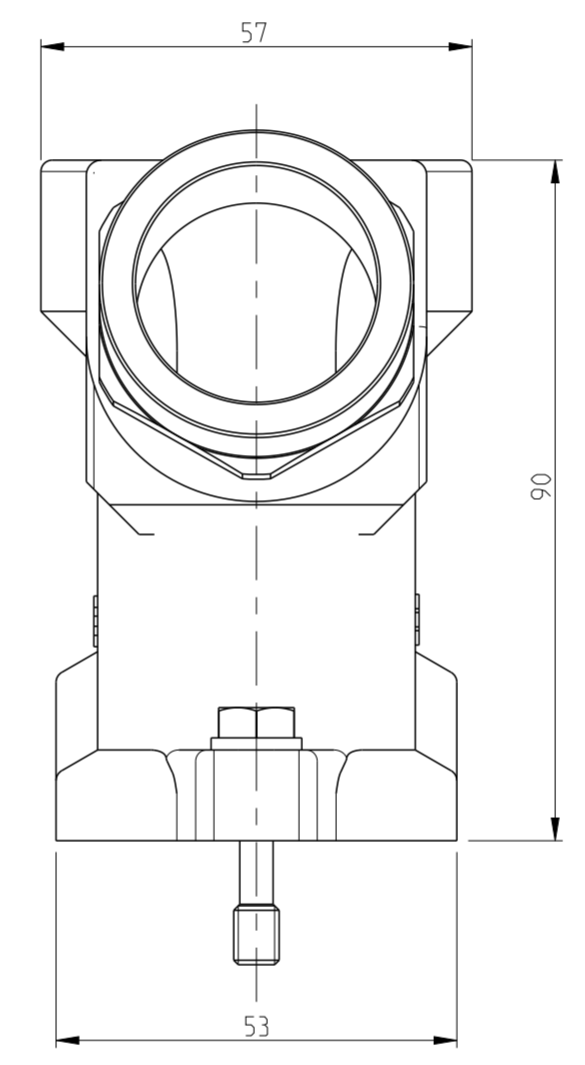

NOTES

- 1 Material: Housing: Aluminium Diecasting Alloy
Seals: Neoprene
- 2 Surface:- varnish-grey
Aluminium oxide+
Varnish black
- 3 Varnish on the inside not necessary
- 4 Packaging quantity: 5 pieces in a box

PN 1-5 & 2-5

QTY	ITEM NO	DESCRIPTION	MATERIAL	SURFACE	COLOR	ITEM NO	REMARKS
1	1	O-Ring Pg 29	Neoprene	-	Black	7	
1	1	Adaptor Pg 29	Brass	Nickel plated	Blue	6	
2	2	Spring washer	Stainless steel	Blank	Blue	5	B6.4
2	2	Fixing screw	Stainless steel	Blank		4	M6x30
1	1	Seal Bg8	Neoprene	-	Black	3	-
1	1	Hood HIP-K	Aluminium	Aluminium oxide	Black	2	
1	1	Hood HIP	Aluminium	-	Grey	1	
2-5	1-5	DESCRIPTION	MATERIAL	SURFACE	COLOR	ITEM NO	REMARKS
ORDERING TEXT							
HIP.24/64.STS.1.29.Z							
HIP-K.24/64.STS.1.29.Z							

THIS DRAWING IS A CONTROLLED DOCUMENT.		DWN Schneider 07.11.02	TE Connectivity			
		CHK schweiger 07.11.02				
DIMENSIONS: mm		APVD -	NAME Hood HIP size8 HIP.24/64.STS.1.29. Z			
TOLERANCES UNLESS OTHERWISE SPECIFIED: 0 PLC ± 1 PLC ± 2 PLC ± 3 PLC ± 4 PLC ± ANGLES ± FINISH		PRODUCT SPEC 108-74030	SIZE A2			
MATERIAL		APPLICATION SPEC 114-74017	CAGE CODE 100779	DRAWING NO C-1102659		RESTRICTED TO
		WEIGHT	SCALE 1:1		SHEET 1 OF 1	REV A3
		CUSTOMER DRAWING				