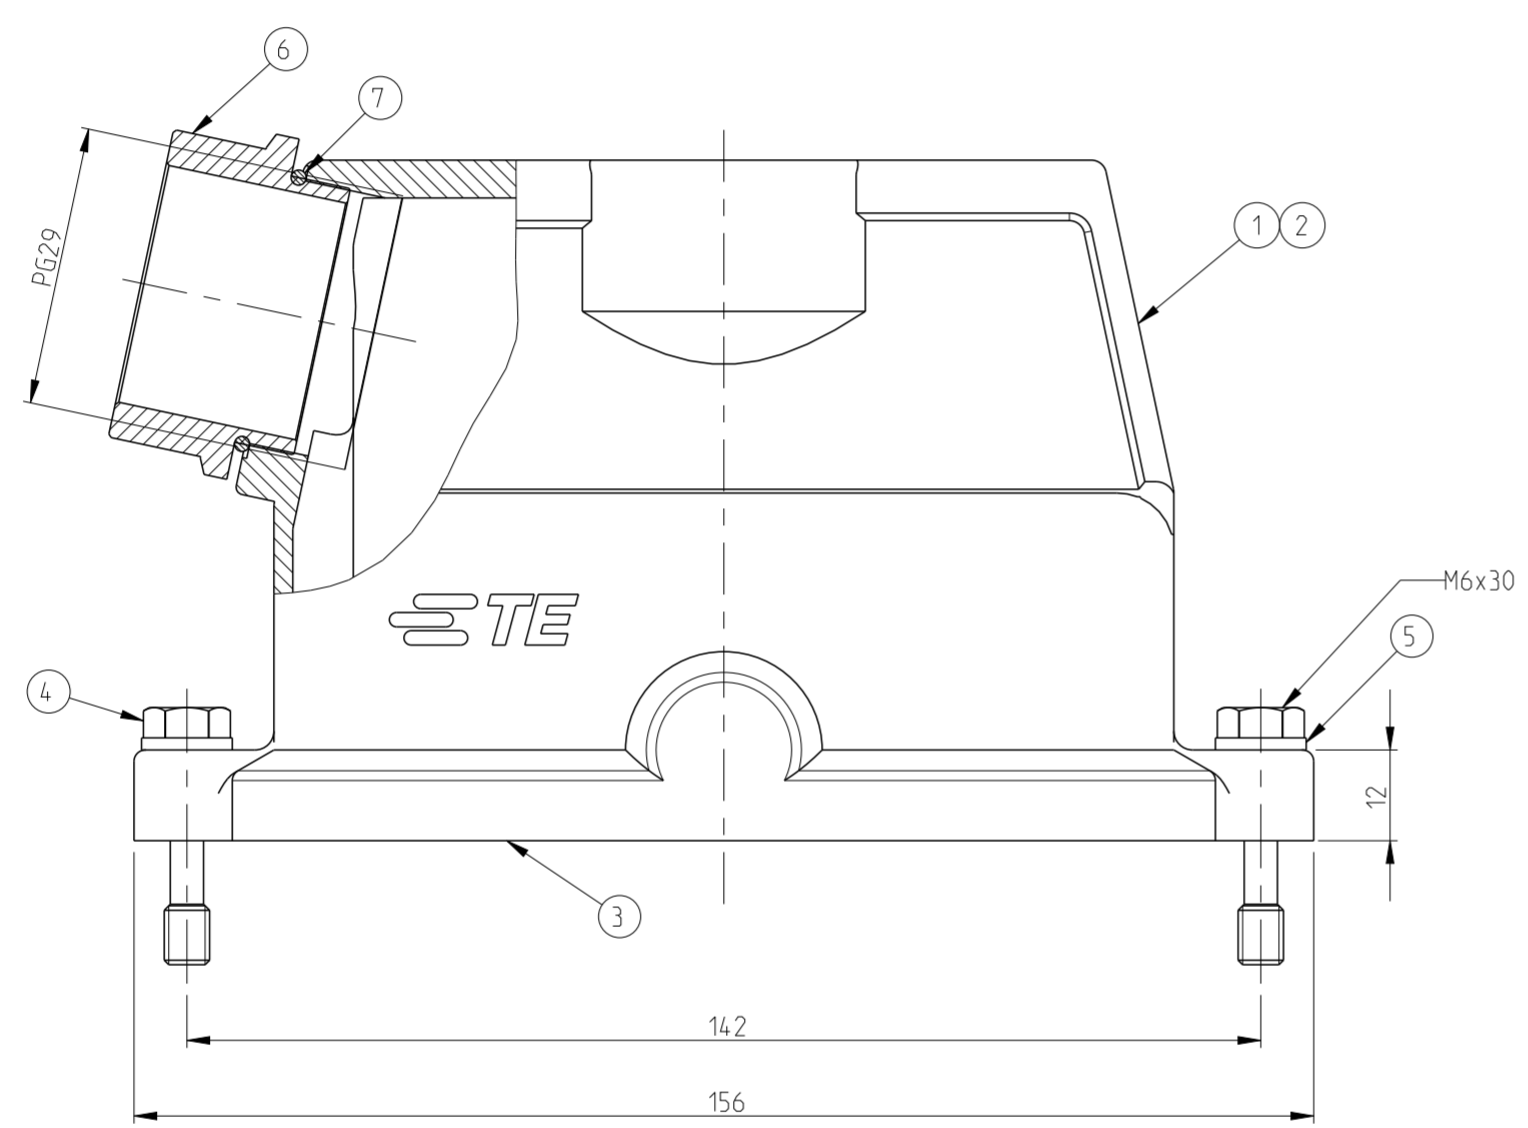

NOTES

- 1 Material: Housing: Aluminium Diecasting Alloy
Seals: Neoprene
- 2 Surface:- varnish-grey
Aluminium oxide+
Varnish black
- 3 Varnish on the inside not necessary
- 4 Packaging quantity: 5 pieces in a box

PN 1-5 & 2-5

QTY	ITEM NO	DESCRIPTION	MATERIAL	SURFACE	COLOR	ITEM NO	REMARKS
1	1	O-Ring Pg 29	Neoprene	-	Black	7	
1	1	Adaptor Pg 29	Brass	Nickel plated	Blue	6	
2	2	Spring washer	Stainless steel	Blank	Blue	5	B6.4
2	2	Fixing screw	Stainless steel	Blank		4	M6x30
1	1	Seal Bg8	Neoprene	-	Black	3	-
1	1	Hood HIP-K	Aluminium	Aluminium oxide	Black	2	
1	1	Hood HIP	Aluminium	-	Grey	1	
2-5	1-5	DESCRIPTION	MATERIAL	SURFACE	COLOR	ITEM NO	REMARKS
ORDERING TEXT							
HIP.24/64.STS.1.29.Z							
HIP-K.24/64.STS.1.29.Z							

THIS DRAWING IS A CONTROLLED DOCUMENT.		DWN Schneider 07.11.02	TE Connectivity			
		CHK schweiger 07.11.02				
DIMENSIONS: mm		APVD -	NAME Hood HIP size8 HIP.24/64.STS.1.29. Z			
TOLERANCES UNLESS OTHERWISE SPECIFIED: 0 PLC ± 1 PLC ± 2 PLC ± 3 PLC ± 4 PLC ± ANGLES ± FINISH		PRODUCT SPEC 108-74030	SIZE A2			
MATERIAL		APPLICATION SPEC 114-74017	CAGE CODE 100779	DRAWING NO C-1102659		RESTRICTED TO
		WEIGHT	SCALE 1:1		SHEET 1 OF 1	REV A3
		CUSTOMER DRAWING				