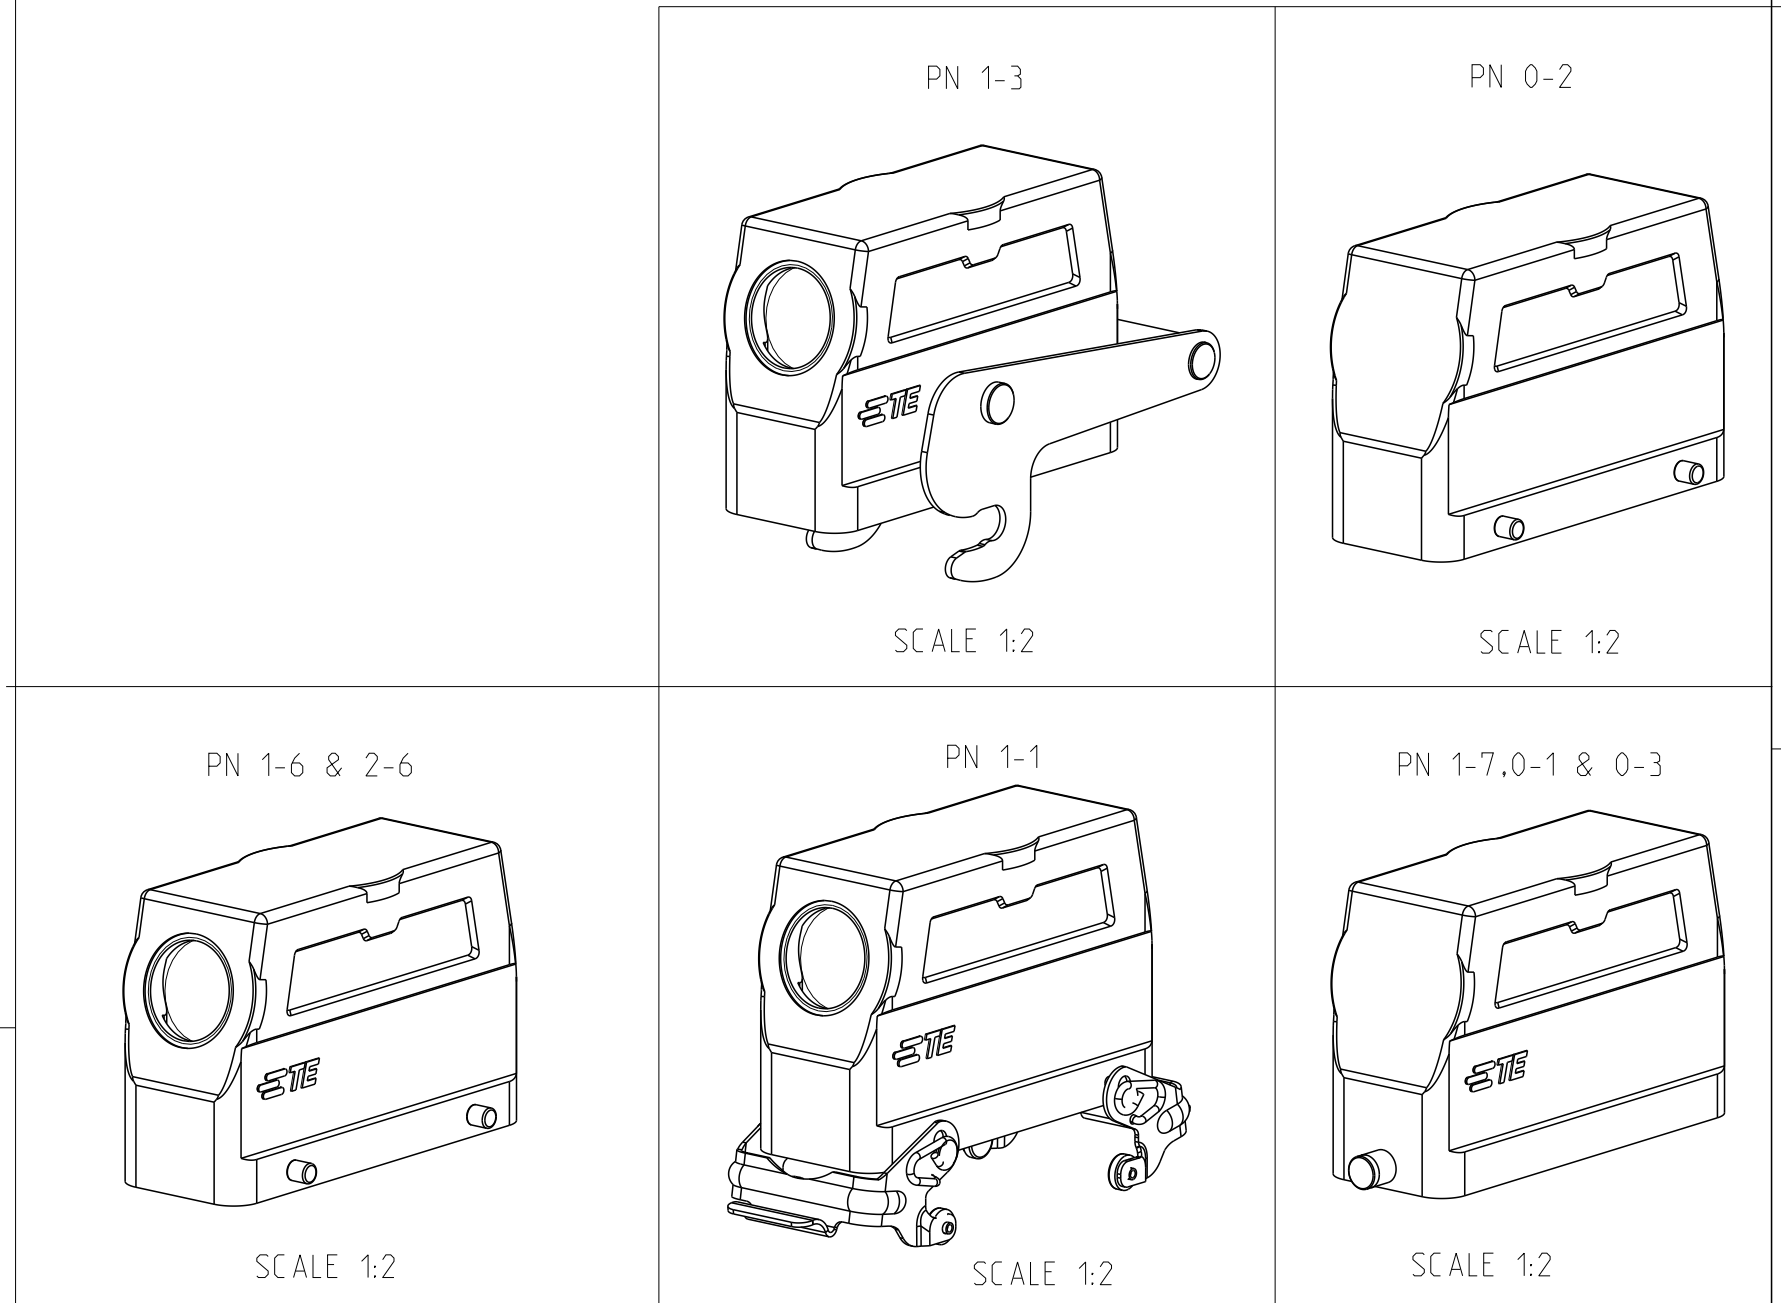

QTY	DESCRIPTION	MATERIAL	SURFACE	COLOR	ITEM NO	REMARKS
1	HD Hood	Aluminium		Grey	11	Without Logo / Drilling
1	HD Hood	Aluminium		Grey	10	Without PG-Thread / Without HTS-indication
1	ZB-Central clip	Stainless steel	Blank		9	
1	ZB-Central clip	Steel	Zinc plated	Blue	8	
2	LB-Clip bolt	Steel	Zinc plated	Blue	7	
2	VS-Side clip	Steel	Zinc plated	Blue	6	
4	VS-Clip bolt	Stainless steel	Blank		5	
4	VS-Clip bolt	Steel	Zinc plated	Blue	4	
1	HD Hood	Aluminium		Grey	3	Without PG-Thread
1	HD Hood	Aluminium	Aluminium oxide	Black	2	
1	HD Hood	Aluminium		Grey	1	

STE TE Connectivity

NAME: Hood
 HD.64.STS.1.21.G

PRODUCT SPEC: HD.64.STS.1.21.G
 APPLICATION SPEC: HD.64.STS.1.21.G

SIZE: A1 CAGE CODE: 00779 DRAWING NO: 1103336 RESTRICTED TO: -

WEIGHT: -

CUSTOMER DRAW ING SCALE: 1:1 SHEET: 1 OF 1 REV: A7