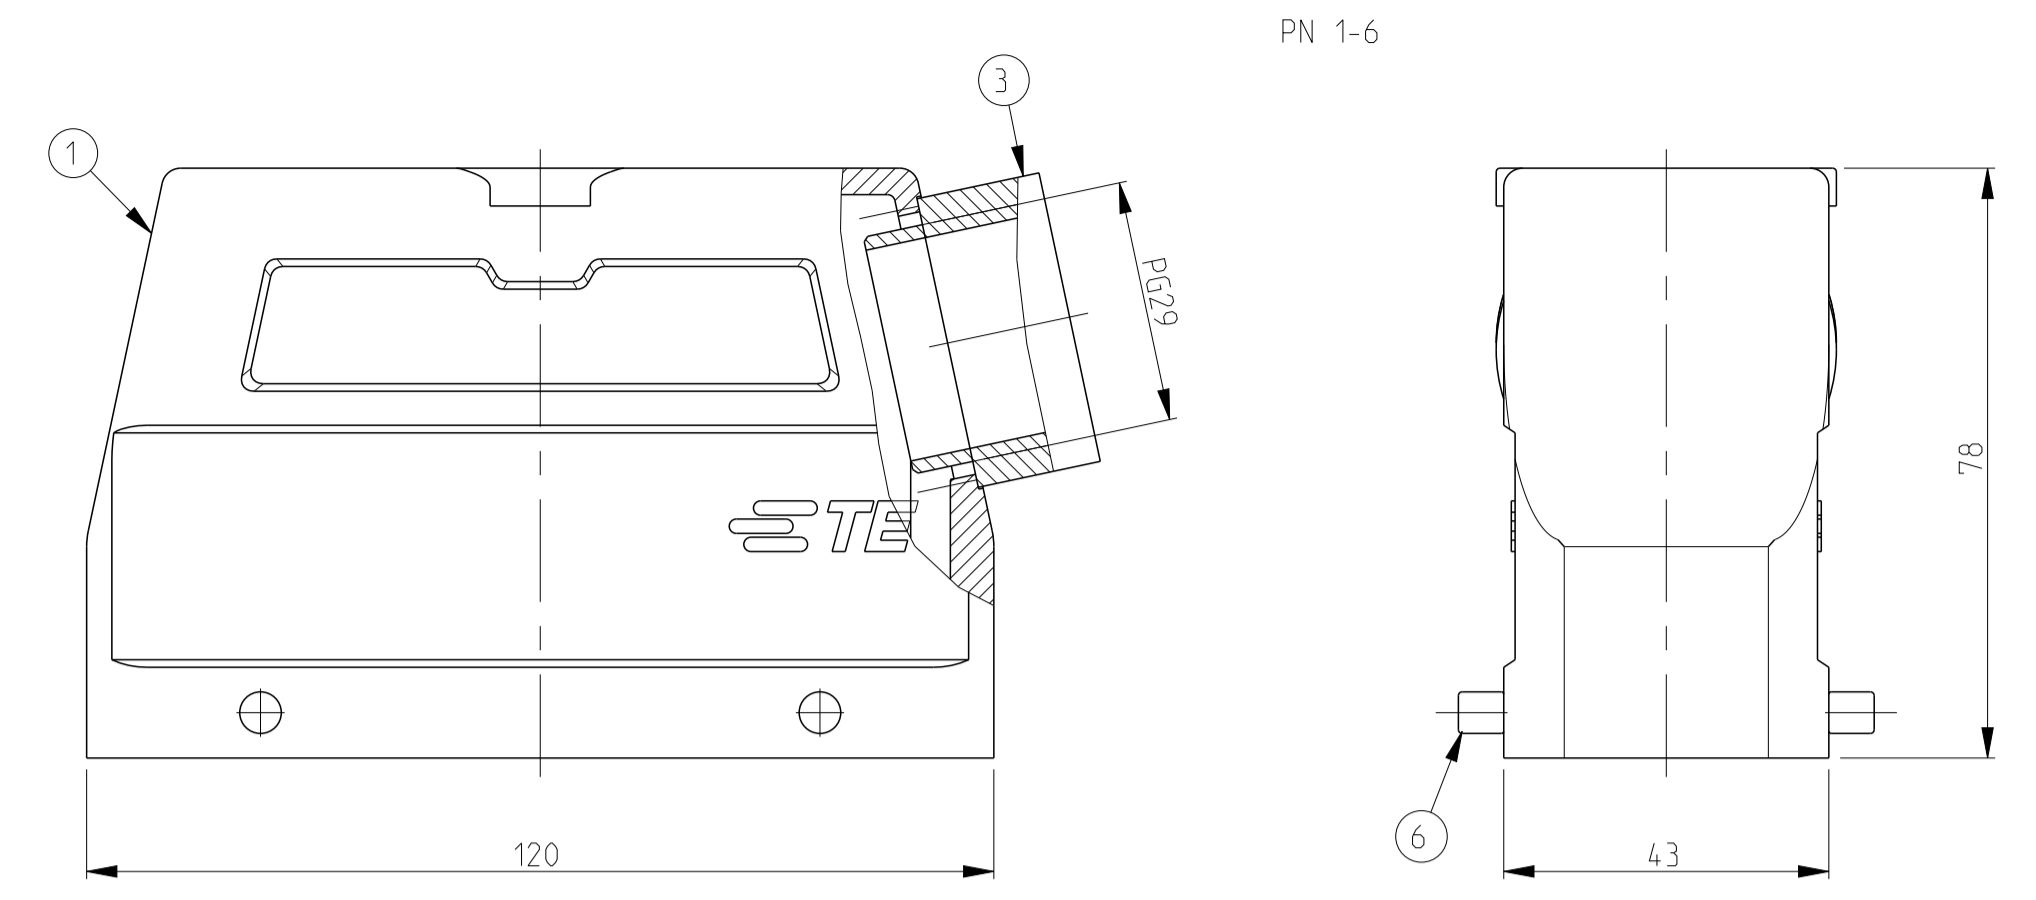

REVISIONS				
P.	LTN	DESCRIPTION	DATE	APVD
AB	ECR-17-014.011		27MAR2018	SG MKO

- NOTES.
- 1 Material:Housing:Aluminium Diecasting Alloy
Seals:Neoprene
 - 2 Surface-Powder Varnish Grey
-Aluminium Oxide +
Varnish Black
 - 3 Varnish on the inside not necessary
 - 4 Packaging
Quantity 5 Pieces in a box

QTY	DESCRIPTION	MATERIAL	SURFACE	COLOR	TEMP	REMARKS
1	ZB-Central clip	Stainless steel	-		13	
1	ZB-Central clip	Steel	Zinc plated	Blue	12	
2	LB-Clip bolt	Stainless steel	-		11	
2	LB-Clip bolt	Steel	Zinc plated	Blue	10	
2	VS-Side clip	Stainless steel	-		9	
2	VS-Side clip	Steel	Zinc plated	Blue	8	
4	VS-Clip bolt	Stainless steel	-		7	
4	VS-Clip bolt	Steel	Zinc plated	Blue	6	
1	O ring Pg29	Neoprene	-	Black	5	
1	Adaptor 6kt Pg29	Brass	Nickel plated		4	
1	Adaptor Pg29	Brass	Nickel plated		3	
1	Hood HD.64.Pg.1.29	Aluminium	Aluminium oxide	Black	2	
1	Hood HD.64.Pg.1.29	Aluminium	-	Grey	1	

THIS DRAWING IS A CONTROLLED DOCUMENT.	OWN Gr. 11.11.1997	TE Connectivity
	CHK Krammen 02.06.98	
DIMENSIONS: mm	TOLERANCES UNLESS SPECIFIED:	NAME Hood
	0 PLC ±	PRODUCT SPEC 108-74.001
	1 PLC ±	108-74.003
	3 PLC ±	APPLICATION SPEC 114-74.001
	4 PLC ±	114-74.004
MATERIAL FINISH	WEIGHT	SIZE CAGE CODE DRAWING NO
		A1 00779 C=1103337
CUSTOMER DRAWING		RESTRICTED TO
		SCALE 1:1 SHEET 1 OF 1 REV. AB