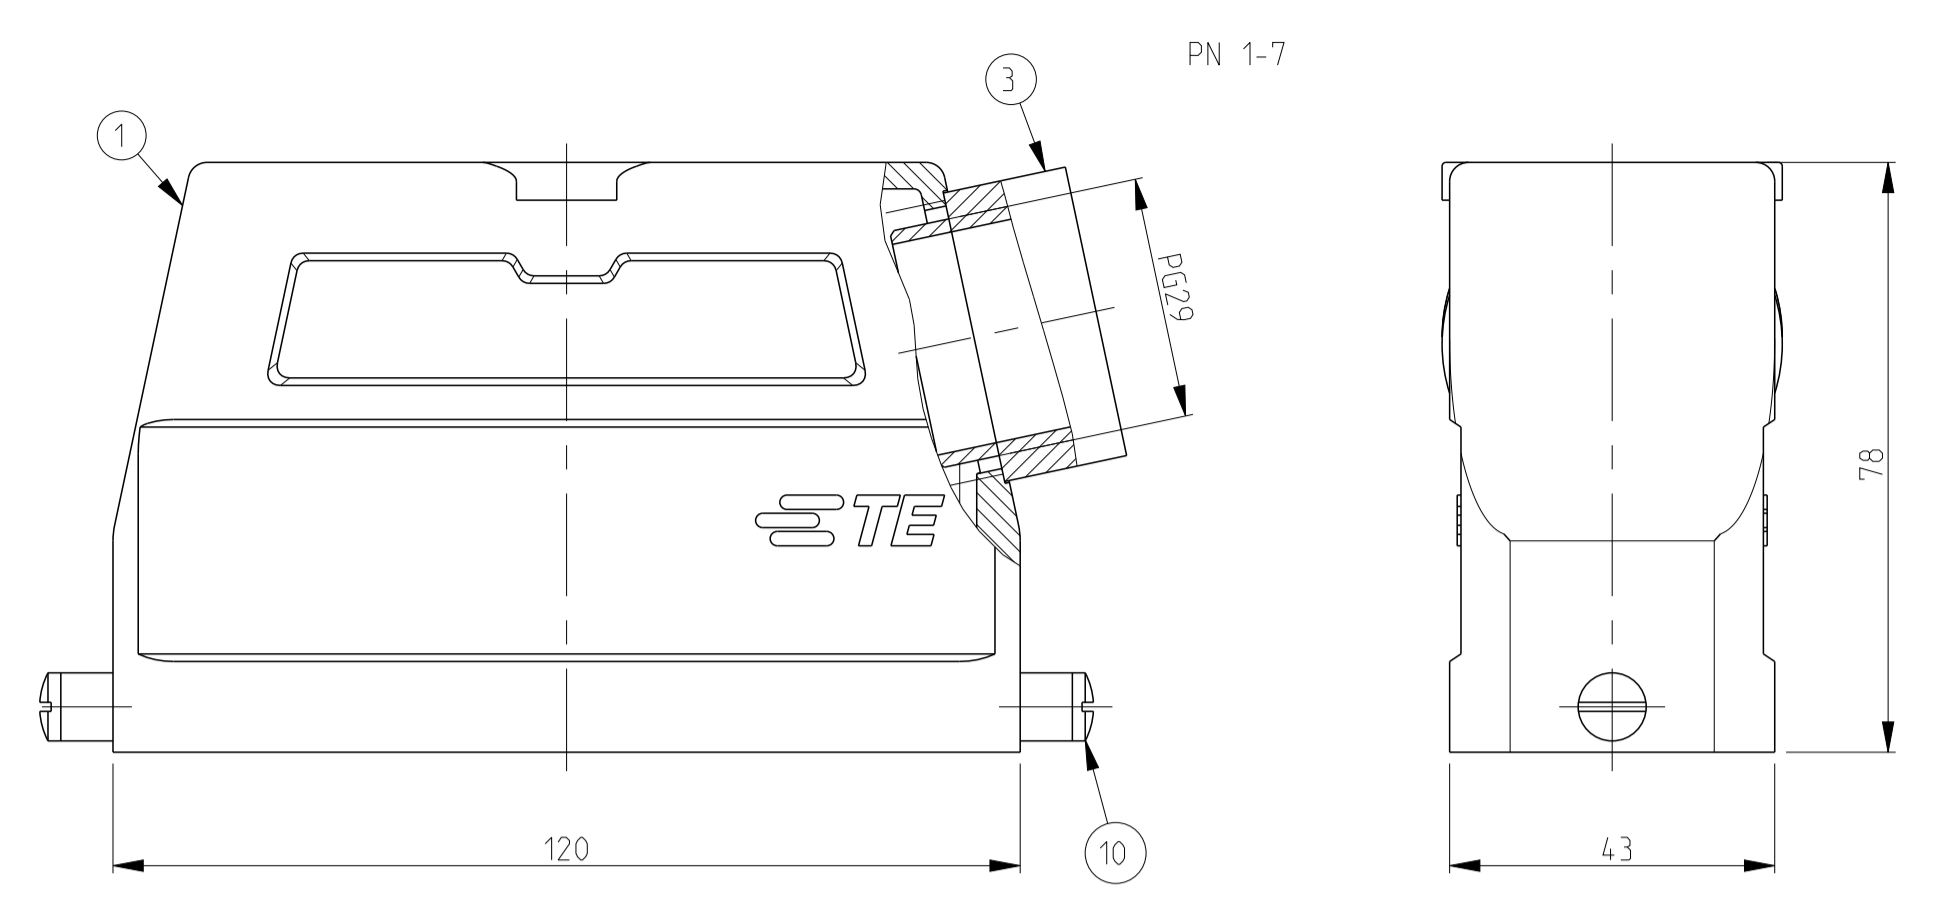

REVISIONS				
P.	LTN	DESCRIPTION	DATE	APVD
AB	ECR-17-014.011		27MAR2018	SG MKO

- NOTES.
- 1 Material:Housing:Aluminium Diecasting Alloy
Seals:Neoprene
 - 2 Surface-Powder Varnish Grey
-Aluminium Oxide +
Varnish Black
 - 3 Varnish on the inside not necessary
 - 4 Packaging
Quantity 5 Pieces in a box

QTY	DESCRIPTION	MATERIAL	SURFACE	COLOR	TEMP	REMARKS
1	ZB-Central clip	Stainless steel	-		13	
1	ZB-Central clip	Steel	Zinc plated	Blue	12	
2	LB-Clip bolt	Stainless steel	-		11	
2	LB-Clip bolt	Steel	Zinc plated	Blue	10	
2	VS-Side clip	Stainless steel	-		9	
2	VS-Side clip	Steel	Zinc plated	Blue	8	
4	VS-Clip bolt	Stainless steel	-		7	
4	VS-Clip bolt	Steel	Zinc plated	Blue	6	
1	O ring Pg29	Neoprene	-	Black	5	
1	Adaptor 6kt Pg29	Brass	Nickel plated		4	
1	Adaptor Pg29	Brass	Nickel plated		3	
1	Hood HD.64.Pg.1.29	Aluminium	Aluminium oxide	Black	2	
1	Hood HD.64.Pg.1.29	Aluminium	-	Grey	1	

THIS DRAWING IS A CONTROLLED DOCUMENT.	OWN Gr. 11.11.1997	TE Connectivity
	CHK Krammen 02.06.98	
DIMENSIONS: mm	TOLERANCES UNLESS SPECIFIED:	NAME Hood
	0 PLC ±	PRODUCT SPEC 108-74.001
	1 PLC ±	108-74.003
	3 PLC ±	APPLICATION SPEC 114-74.001
	4 PLC ±	114-74.004
MATERIAL FINISH	WEIGHT	SIZE CAGE CODE DRAWING NO
		A1 00779 C=1103337
CUSTOMER DRAWING		RESTRICTED TO
		SCALE 1:1 SHEET 1 OF 1 REV. AB