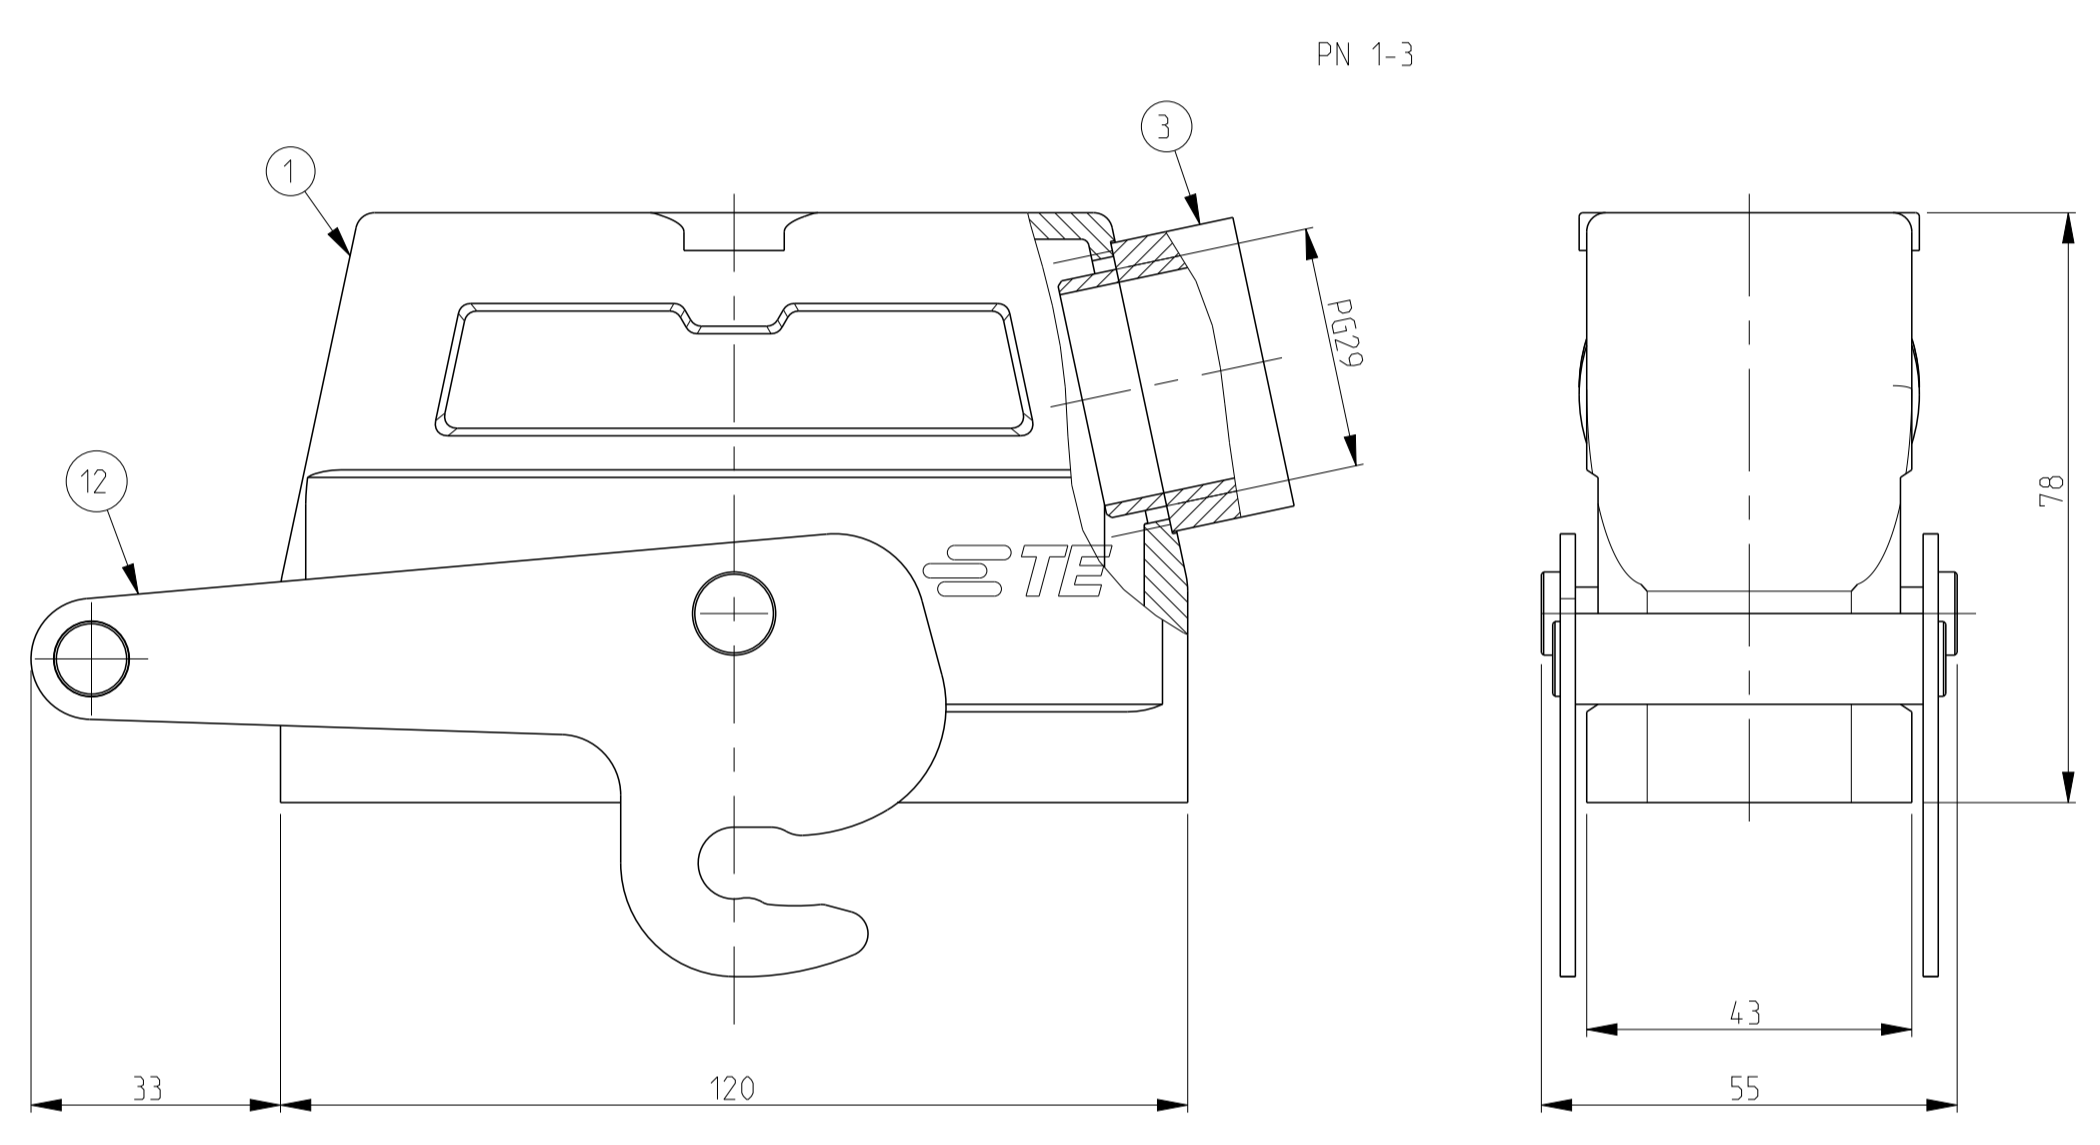

REVISIONS				
P.	LTN	DESCRIPTION	DATE	APVD
AB	ECR-17-014.011		27MAR2018	SG MKO

- NOTES.
- 1 Material:Housing:Aluminium Diecasting Alloy
Seals:Neoprene
 - 2 Surface-Powder Varnish Grey
-Aluminium Oxide +
Varnish Black
 - 3 Varnish on the inside not necessary
 - 4 Packaging
Quantity 5 Pieces in a box

QTY	DESCRIPTION	MATERIAL	SURFACE	COLOR	TEMP	REMARKS
1	ZB-Central clip	Stainless steel	-		13	
1	ZB-Central clip	Steel	Zinc plated	Blue	12	
2	LB-Clip bolt	Stainless steel	-		11	
2	LB-Clip bolt	Steel	Zinc plated	Blue	10	
2	VS-Side clip	Stainless steel	-		9	
2	VS-Side clip	Steel	Zinc plated	Blue	8	
4	VS-Clip bolt	Stainless steel	-		7	
4	VS-Clip bolt	Steel	Zinc plated	Blue	6	
1	O ring Pg29	Neoprene	-	Black	5	
1	Adaptor 6kt Pg29	Brass	Nickel plated		4	
1	Adaptor Pg29	Brass	Nickel plated		3	
1	Hood HD.64.Pg.1.29	Aluminium	Aluminium oxide	Black	2	
1	Hood HD.64.Pg.1.29	Aluminium	-	Grey	1	

THIS DRAWING IS A CONTROLLED DOCUMENT.	OWN Gr. 11.11.1997	TE Connectivity
	CHK Krammen 02.06.98	
DIMENSIONS: mm	TOLERANCES UNLESS SPECIFIED:	NAME Hood
	0 PLC ±	PRODUCT SPEC 108-74.001
	1 PLC ±	108-74.003
	3 PLC ±	APPLICATION SPEC 114-74.001
	4 PLC ±	114-74.004
MATERIAL FINISH	WEIGHT	SIZE CAGE CODE DRAWING NO
		A1 00779 C=1103337
CUSTOMER DRAWING		RESTRICTED TO
		SCALE 1:1 SHEET 1 OF 1 REV. AB