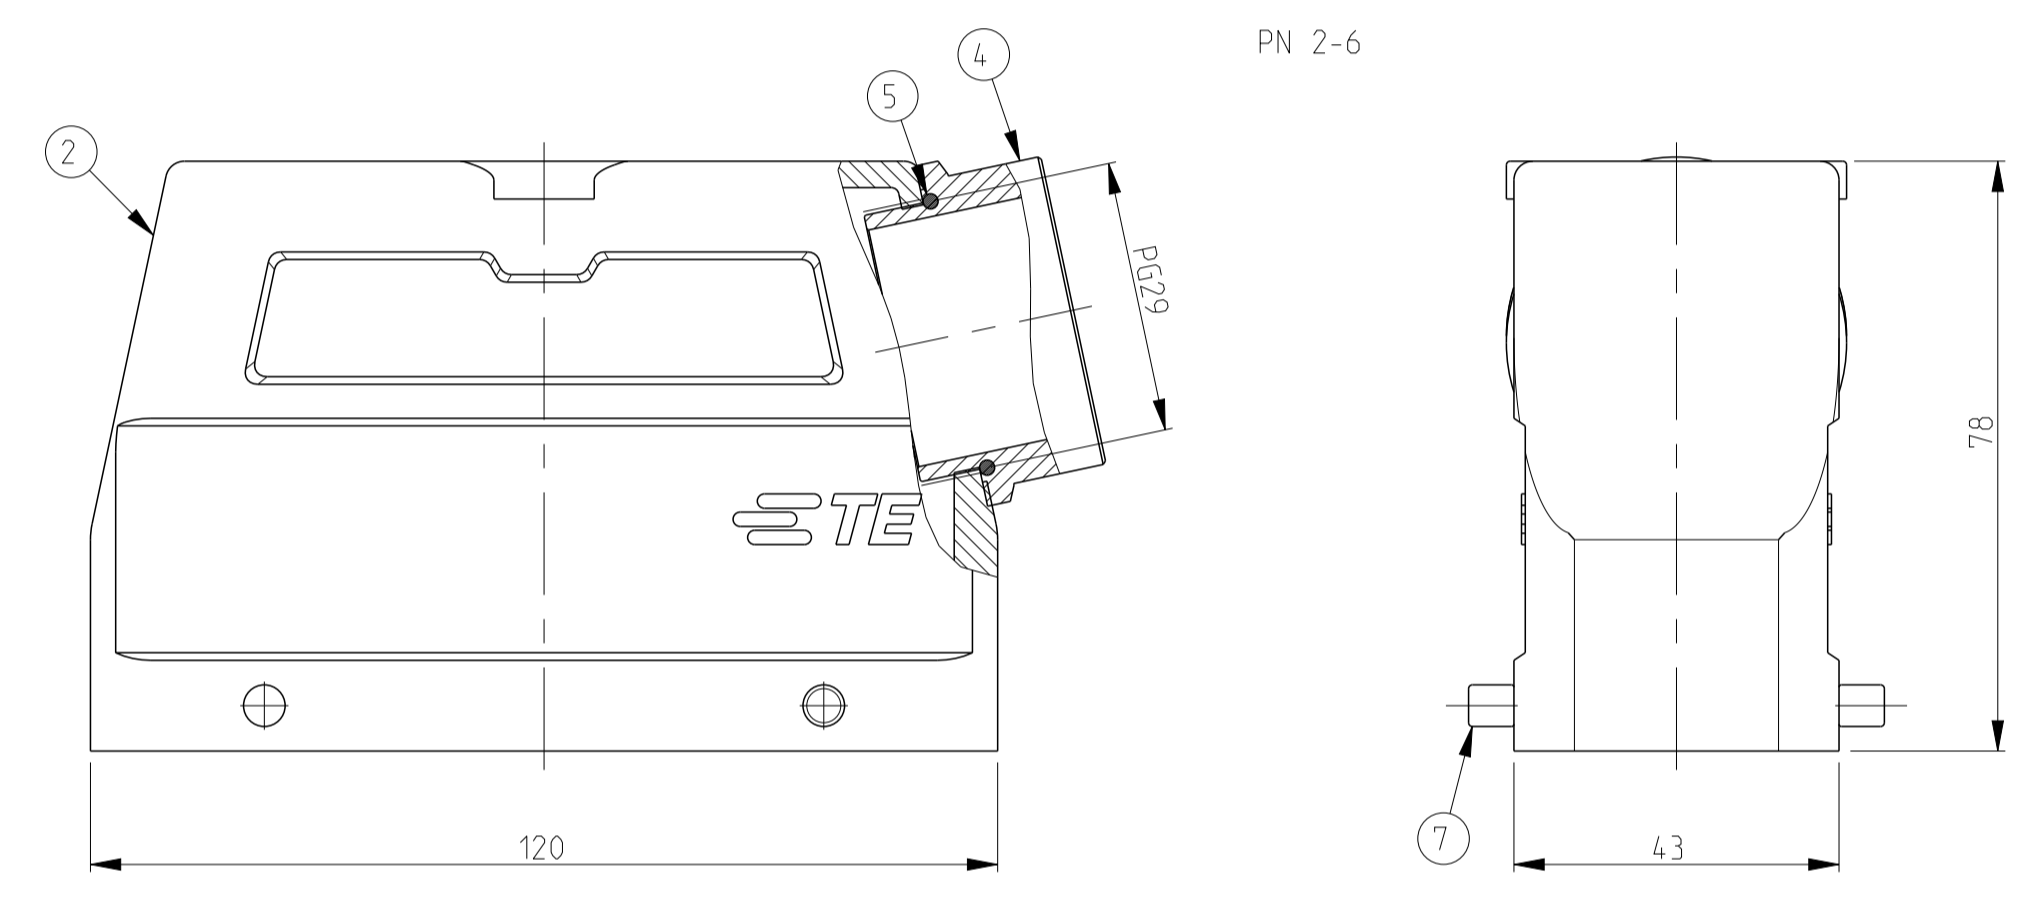

REVISIONS				
P.	LTN	DESCRIPTION	DATE	APVD
AB	ECR-17-014.011		27MAR2018	SG MKO

- NOTES.
- 1 Material:Housing:Aluminium Diecasting Alloy
Seals:Neoprene
 - 2 Surface-Powder Varnish Grey
-Aluminium Oxide +
Varnish Black
 - 3 Varnish on the inside not necessary
 - 4 Packaging
Quantity 5 Pieces in a box

QTY	DESCRIPTION	MATERIAL	SURFACE	COLOR	TEMP	REMARKS
1	ZB-Central clip	Stainless steel	-		13	
1	ZB-Central clip	Steel	Zinc plated	Blue	12	
2	LB-Clip bolt	Stainless steel	-		11	
2	LB-Clip bolt	Steel	Zinc plated	Blue	10	
2	VS-Side clip	Stainless steel	-		9	
2	VS-Side clip	Steel	Zinc plated	Blue	8	
4	VS-Clip bolt	Stainless steel	-		7	
4	VS-Clip bolt	Steel	Zinc plated	Blue	6	
1	O ring Pg29	Neoprene	-	Black	5	
1	Adaptor 6kt Pg29	Brass	Nickel plated		4	
1	Adaptor Pg29	Brass	Nickel plated		3	
1	Hood HD.64.Pg.1.29	Aluminium	Aluminium oxide	Black	2	
1	Hood HD.64.Pg.1.29	Aluminium	-	Grey	1	

THIS DRAWING IS A CONTROLLED DOCUMENT.	OWN Gr. 11.11.1997	TE Connectivity
	CHK Krammen 02.06.98	
DIMENSIONS: mm	TOLERANCES UNLESS SPECIFIED:	NAME Hood
	0 PLC ±	PRODUCT SPEC 108-74.001
	1 PLC ±	108-74.003
	3 PLC ±	APPLICATION SPEC 114-74.001
	4 PLC ±	114-74.004
MATERIAL FINISH	WEIGHT	SIZE CAGE CODE DRAWING NO
		A1 00779 C=1103337
CUSTOMER DRAWING		RESTRICTED TO
		SCALE 1:1 SHEET 1 OF 1 REV. AB