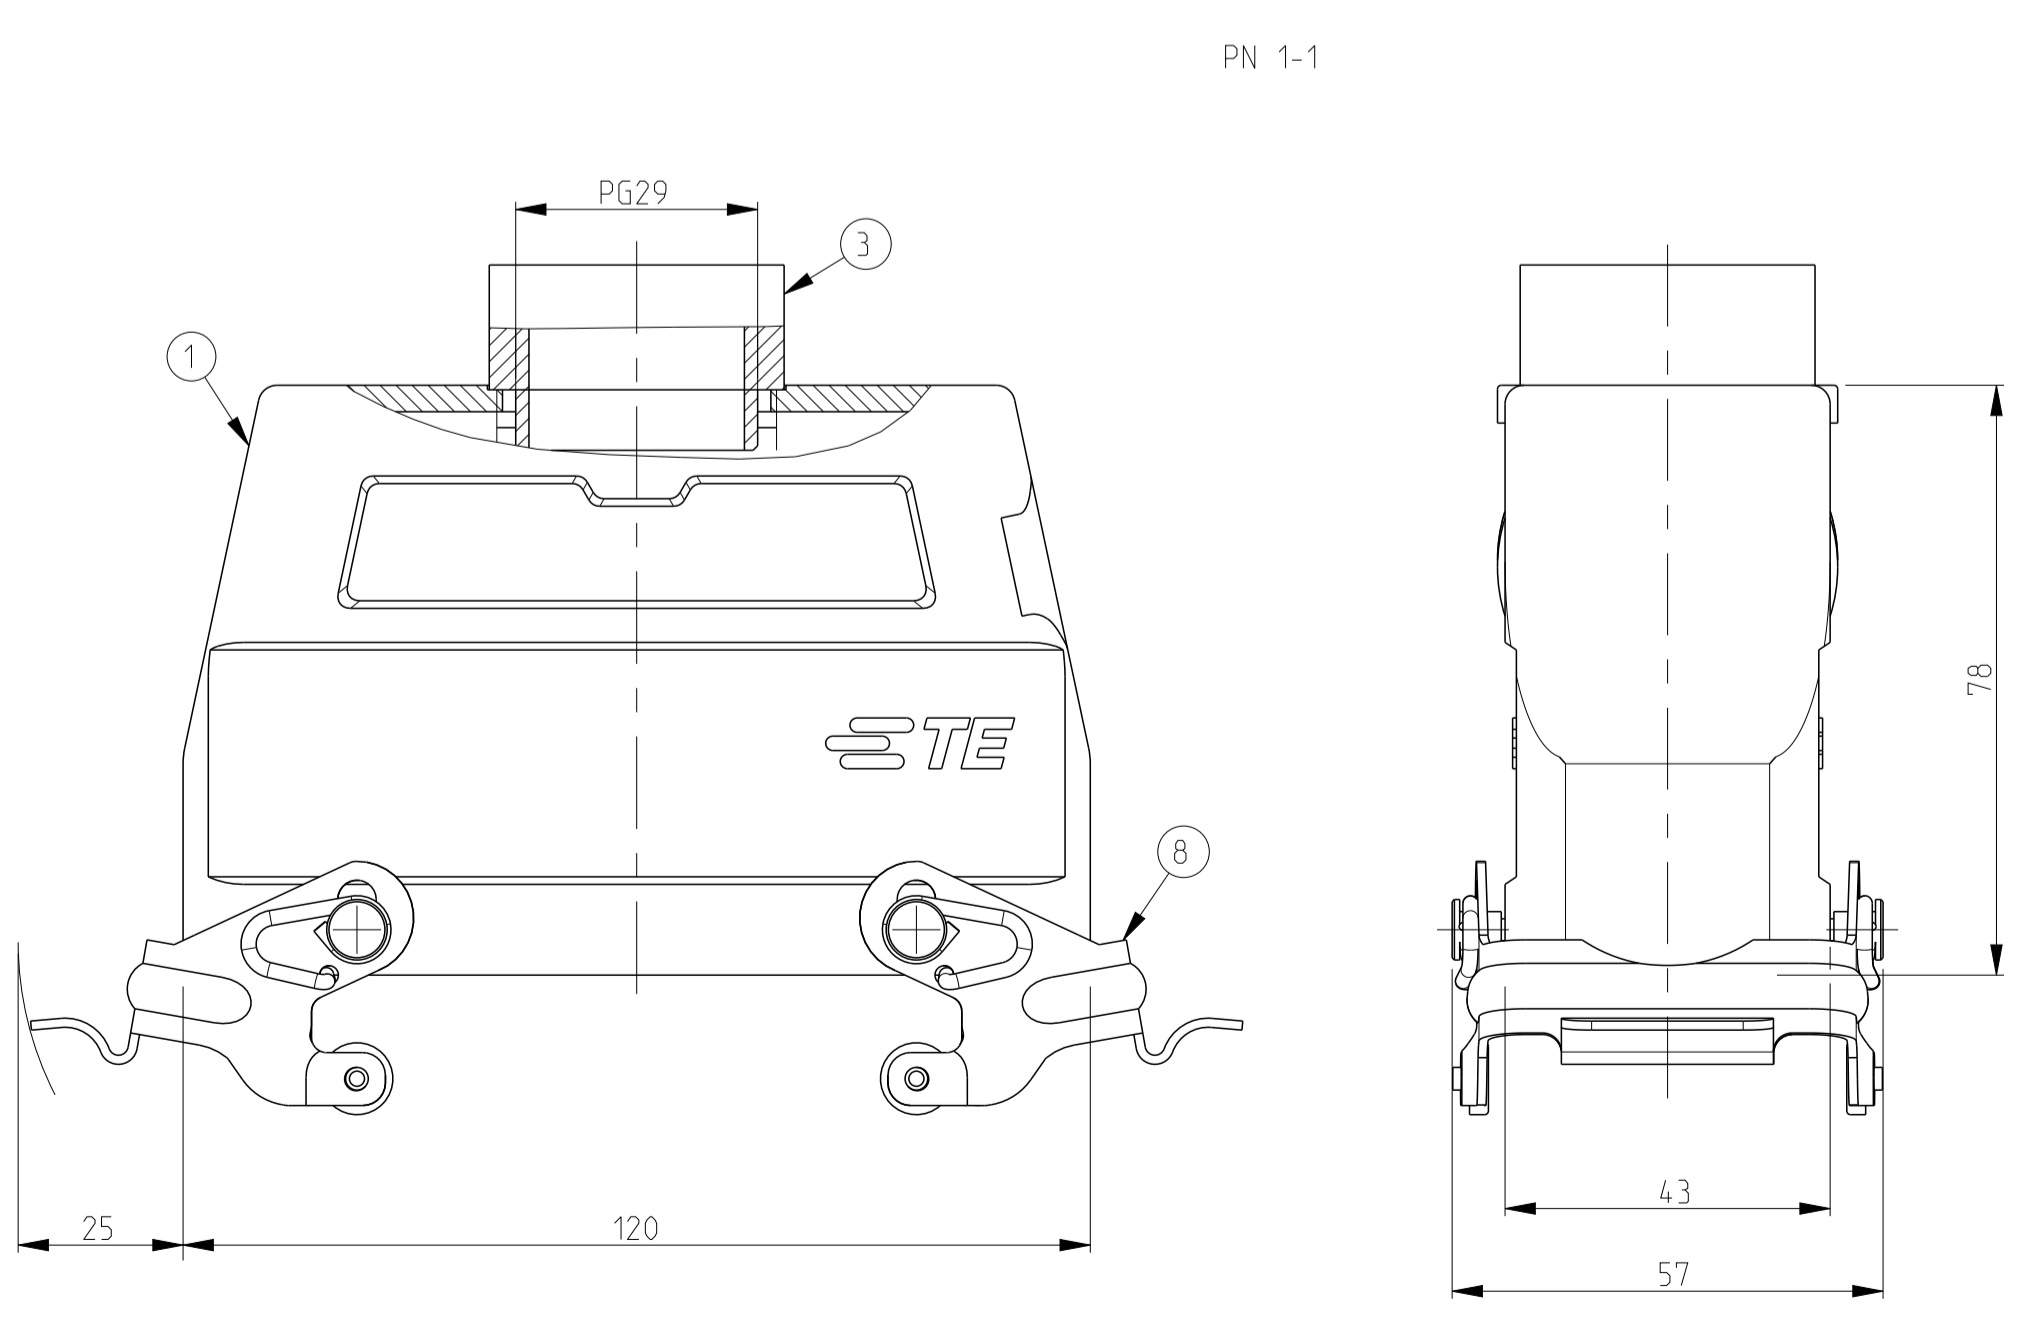

REVISIONS				
P.	LTN	DESCRIPTION	DATE	APVD
AB	ECR-17-014.011		27MAR2018	SG MKO

- NOTES.
- 1 Material:Housing:Aluminium Diecasting Alloy
Seals:Neoprene
 - 2 Surface-Powder Varnish Grey
-Aluminium Oxide +
Varnish Black
 - 3 Varnish on the inside not necessary
 - 4 Packaging
Quantity 5 Pieces in a box

QTY	DESCRIPTION	MATERIAL	SURFACE	COLOR	TEMP	REMARKS
1	ZB-Central clip	Stainless steel	-		13	
1	ZB-Central clip	Steel	Zinc plated	Blue	12	
2	LB-Clip bolt	Stainless steel	-		11	
2	LB-Clip bolt	Steel	Zinc plated	Blue	10	
2	VS-Side clip	Stainless steel	-		9	
2	VS-Side clip	Steel	Zinc plated	Blue	8	
4	VS-Clip bolt	Stainless steel	-		7	
4	VS-Clip bolt	Steel	Zinc plated	Blue	6	
1	O ring Pg29	Neoprene	-	Black	5	
1	Adaptor 6kt Pg29	Brass	Nickel plated		4	
1	Adaptor Pg29	Brass	Nickel plated		3	
1	Hood HD.64.Pg.1.29	Aluminium	Aluminium oxide	Black	2	
1	Hood HD.64.Pg.1.29	Aluminium	-	Grey	1	

THIS DRAWING IS A CONTROLLED DOCUMENT.	OWN Gr. 11.11.1997	TE Connectivity
	CHK Krammen 02.06.98	
DIMENSIONS: mm	TOLERANCES UNLESS SPECIFIED:	NAME Hood
	0 PLC ±	PRODUCT SPEC 108-74.001
	1 PLC ±	108-74.003
	3 PLC ±	APPLICATION SPEC 114-74.001
	4 PLC ±	114-74.004
MATERIAL FINISH	WEIGHT	SIZE CAGE CODE DRAWING NO
		A1 00779 C=1103337
CUSTOMER DRAWING		RESTRICTED TO
		SCALE 1:1 SHEET 1 OF 1 REV. AB