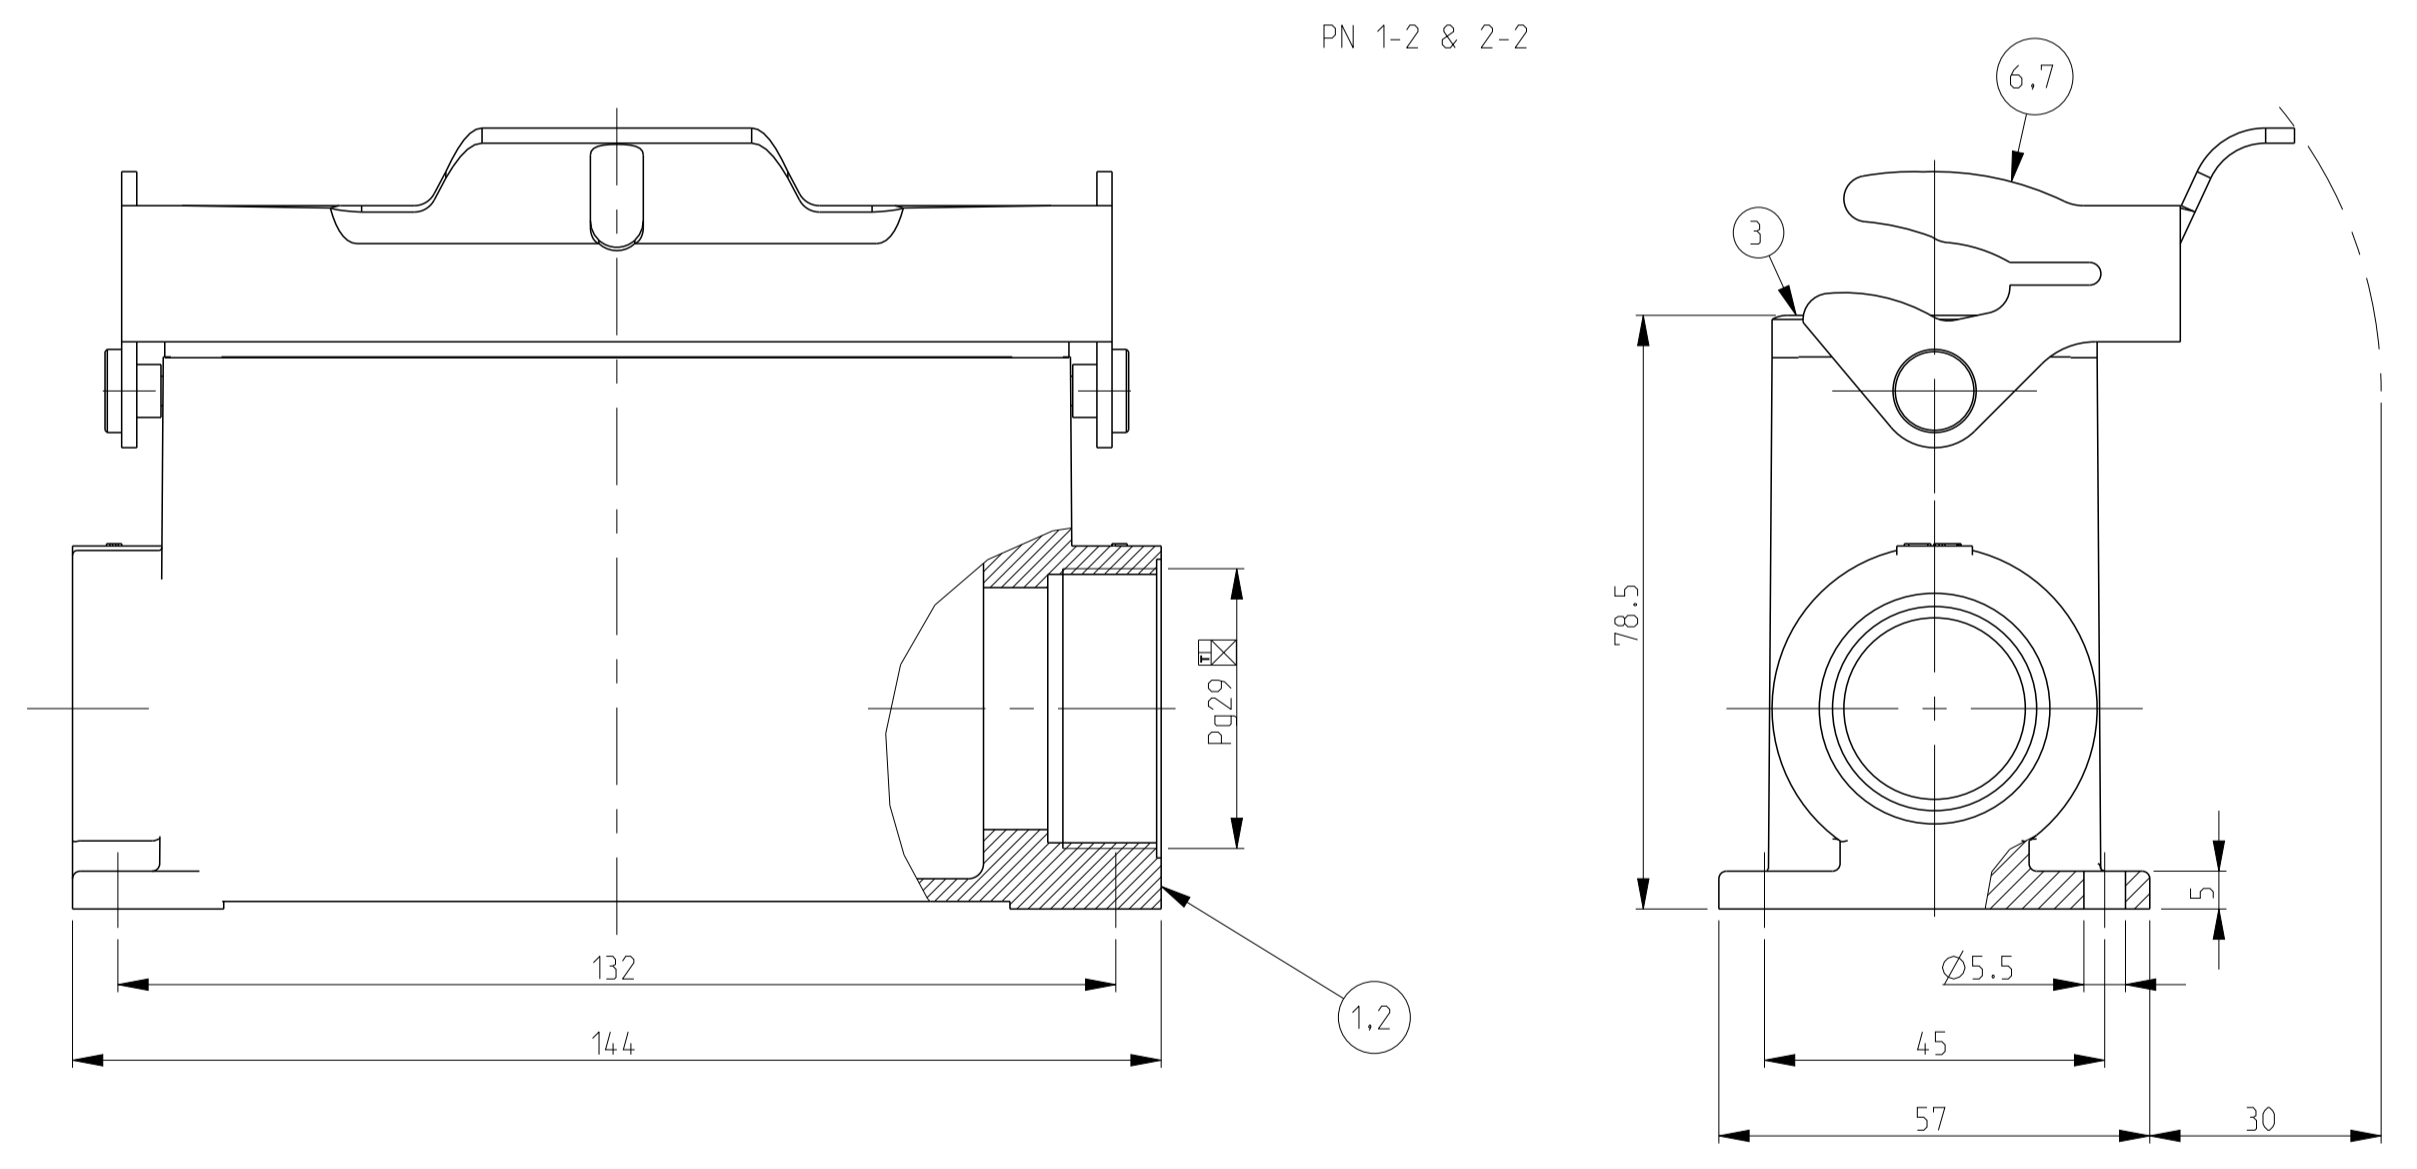

REVISIONS				
P	LTN	DESCRIPTION	DATE	DWN APVD
A2		Released as per ECR-08-017219	09.July.2008	SP TS
A3		ECR-17-014.011	27MAR2018	SG MKO

- NOTES.
- 1 Material:Housing:Aluminium Diecasting Alloy
Seals:Neoprene
 - 2 Surface:Varnish grey
-Aluminium Oxide +Zinc plated
 - 3 Varnish on the inside not necessary
 - 4 Packaging
Quantity 5 Pieces in a box

QTY	DESCRIPTION	MATERIAL	SURFACE	COLOR	ITEM NO	REMARKS
2	ZB-Clip bolt	Stainless steel			9	
2	ZB-Clip bolt	Steel	Zinc plaetd	Blue	8	
1	LB-Side Clip	Stainless steel			7	
1	LB-Side Clip	Steel	Zinc plaetd	Blue	6	
2	VS-Locking Clip	Stainless steel			5	
2	VS-Locking Clip	Steel	Zinc plaetd	Blue	4	
1	Profile seat	Neoprene		Black	3	
1	Surface mounted housing side entry HD.64.Pg.1.29	Aluminium	Aluminium oxide	Black	2	
1	Surface mounted housing side entry HD.64.Pg.1.29	Aluminium		Grey	1	

THIS DRAWING IS A CONTROLLED DOCUMENT. DWN: Schneider 30.09.03
 CHK: Schweiger 30.09.03

DIMENSIONS: mm

TOLERANCES UNLESS OTHERWISE SPECIFIED:

0	PLC	±0.1
1	PLC	±0.05
2	PLC	±0.02
3	PLC	±0.01
4	PCC	±0.005

ANGLES: ±0.5°

FINISH: -

MATERIAL: -

WEIGHT: -

CUSTOMER DRAWING

NAME: Surface mounted housing HD.64.1.29.Z

SIZE: A1 CAGE CODE: 00779 DRAWING NO: 1103350

SCALE: 1:1 SHEET: 1 OF 1 REV: A3

X-ON Electronics