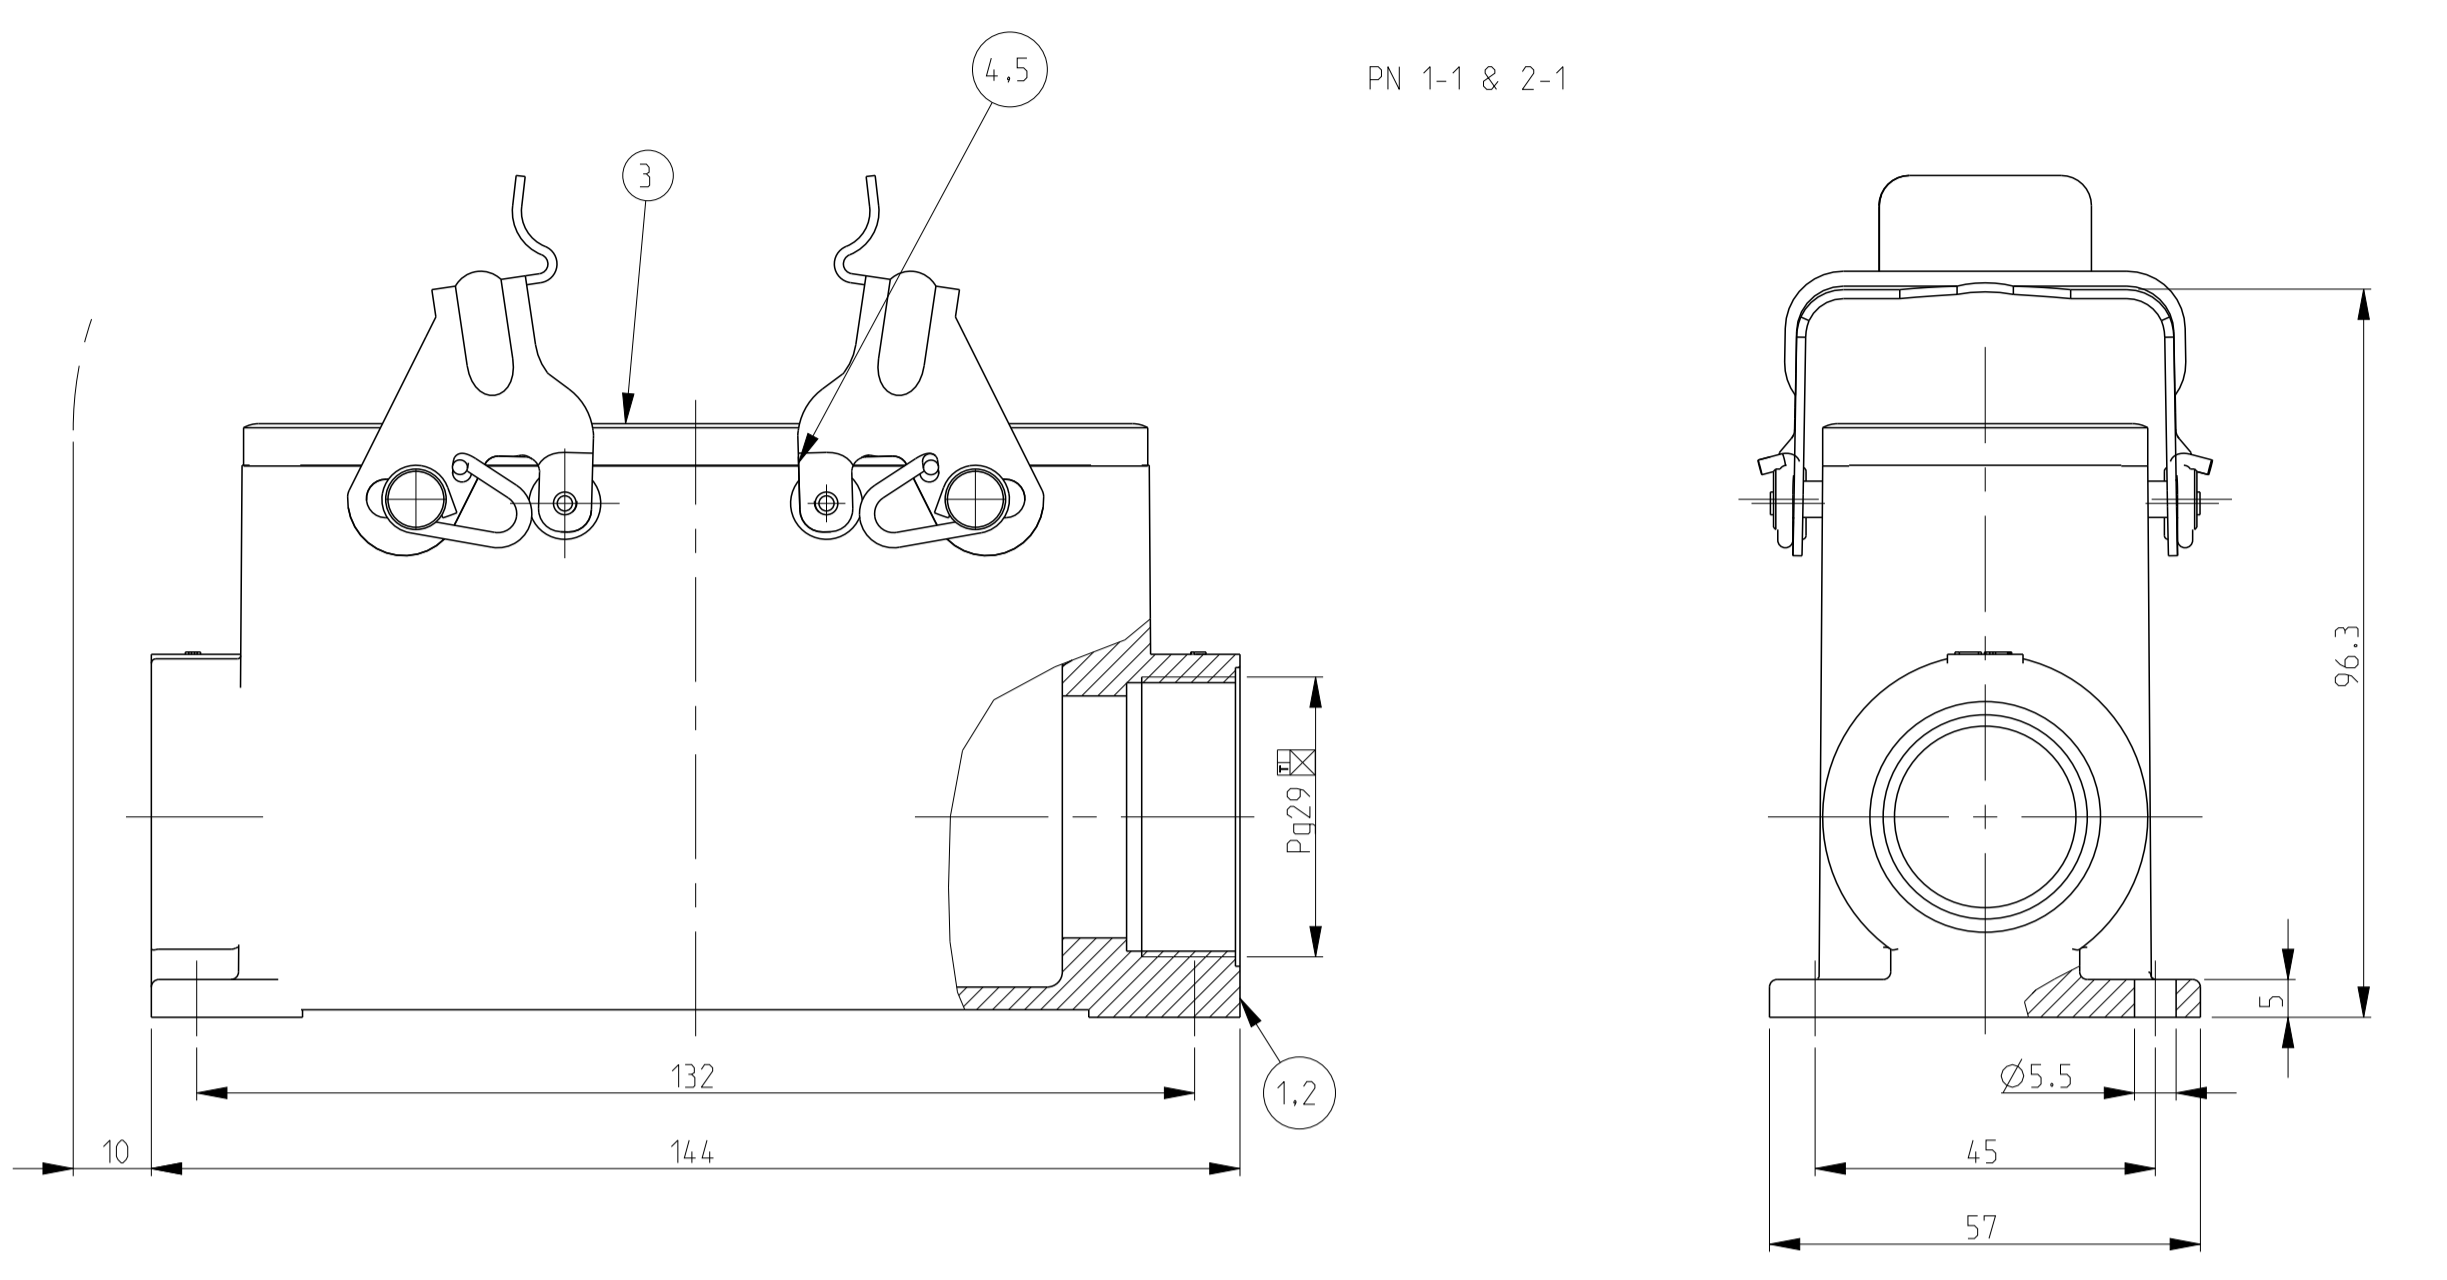

REVISIONS				
P	LTN	DESCRIPTION	DATE	DWN APVD
A2		Released as per ECR-08-017219	09.July.2008	SP TS
A3		ECR-17-014.011	27MAR2018	SG MKO

- NOTES.
- 1 Material:Housing:Aluminium Diecasting Alloy
Seals:Neoprene
 - 2 Surface:Varnish grey
-Aluminium Oxide +Zinc plated
 - 3 Varnish on the inside not necessary
 - 4 Packaging
Quantity 5 Pieces in a box

QTY	DESCRIPTION	MATERIAL	SURFACE	COLOR	ITEM NO	REMARKS
2	ZB-Clip bolt	Stainless steel			9	
2	ZB-Clip bolt	Steel	Zinc plaetd	Blue	8	
1	LB-Side Clip	Stainless steel			7	
1	LB-Side Clip	Steel	Zinc plaetd	Blue	6	
2	VS-Locking Clip	Stainless steel			5	
2	VS-Locking Clip	Steel	Zinc plaetd	Blue	4	
1	Profile seat	Neoprene		Black	3	
1	Surface mounted housing side entry HD.64.Pg.1.29	Aluminium	Aluminium oxide	Black	2	
1	Surface mounted housing side entry HD.64.Pg.1.29	Aluminium		Grey	1	

THIS DRAWING IS A CONTROLLED DOCUMENT. DWN: Schneider 30.09.03
 CHK: Schweiger 30.09.03

DIMENSIONS: mm

TOLERANCES UNLESS OTHERWISE SPECIFIED:

0	PLC	±0.1
1	PLC	±0.05
2	PLC	±0.02
3	PLC	±0.01
4	PCC	±0.005

ANGLES: ±0.5°

FINISH: -

MATERIAL: -

WEIGHT: -

CUSTOMER DRAWING

NAME: Surface mounted housing HD.64.1.29.Z

SIZE: A1 CAGE CODE: 00779 DRAWING NO: 1103350

SCALE: 1:1 SHEET: 1 OF 1 REV: A3

X-ON Electronics