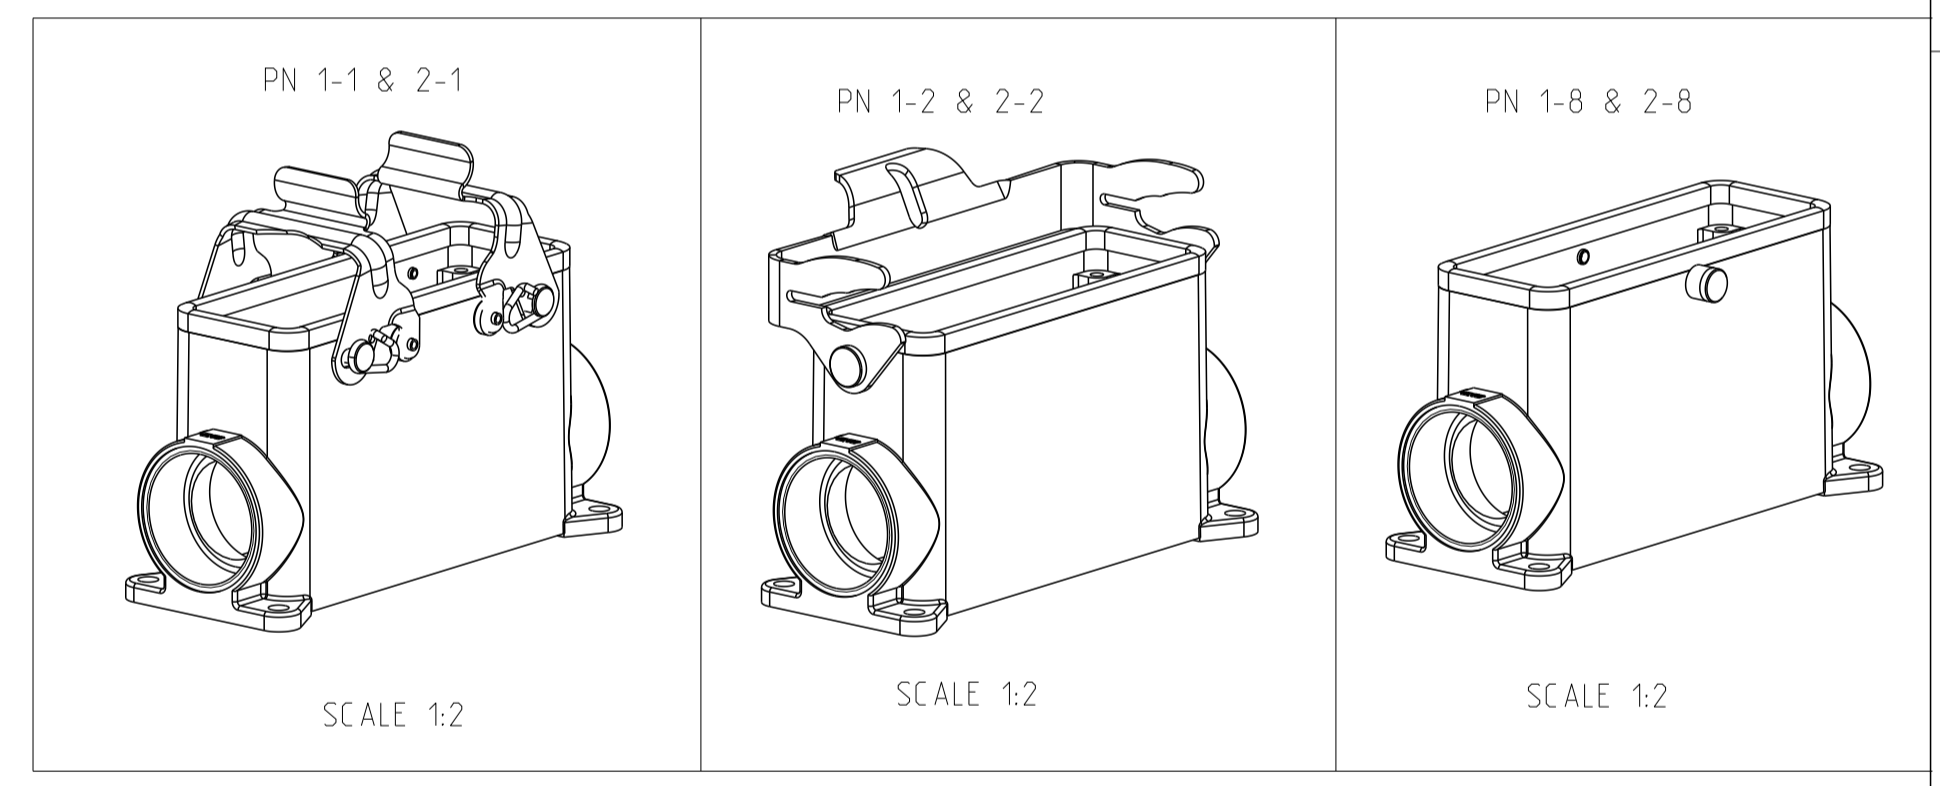

REVISIONS				
P	LTN	DESCRIPTION	DATE	DWN APVD
A2		Released as per ECR-08-017219	09.July.2008	SP TS
A3		ECR-17-014.011	27MAR2018	SG MKO

- NOTES.
- 1 Material:Housing:Aluminium Diecasting Alloy
Seals:Neoprene
 - 2 Surface:Varnish grey
-Aluminium Oxide +Zinc plated
 - 3 Varnish on the inside not necessary
 - 4 Packaging
Quantity 5 Pieces in a box

QTY	DESCRIPTION	MATERIAL	SURFACE	COLOR	ITEM NO	REMARKS
2	ZB-Clip bolt	Stainless steel			9	
2	ZB-Clip bolt	Steel	Zinc plaetd	Blue	8	
1	LB-Side Clip	Stainless steel			7	
1	LB-Side Clip	Steel	Zinc plaetd	Blue	6	
2	VS-Locking Clip	Stainless steel			5	
2	VS-Locking Clip	Steel	Zinc plaetd	Blue	4	
1	Profile seat	Neoprene		Black	3	
1	Surface mounted housing side entry HD.64.Pg.1.29	Aluminium	Aluminium oxide	Black	2	
1	Surface mounted housing side entry HD.64.Pg.1.29	Aluminium		Grey	1	

FINISH: -

MATERIAL: -

WEIGHT: -

CUSTOMER DRAWING

NAME: Surface mounted housing HD.64.1.29.Z

SIZE: A1 CAGE CODE: 00779 DRAWING NO: 1103350

SCALE: 1:1 SHEET: 1 OF 1 REV: A3

X-ON Electronics