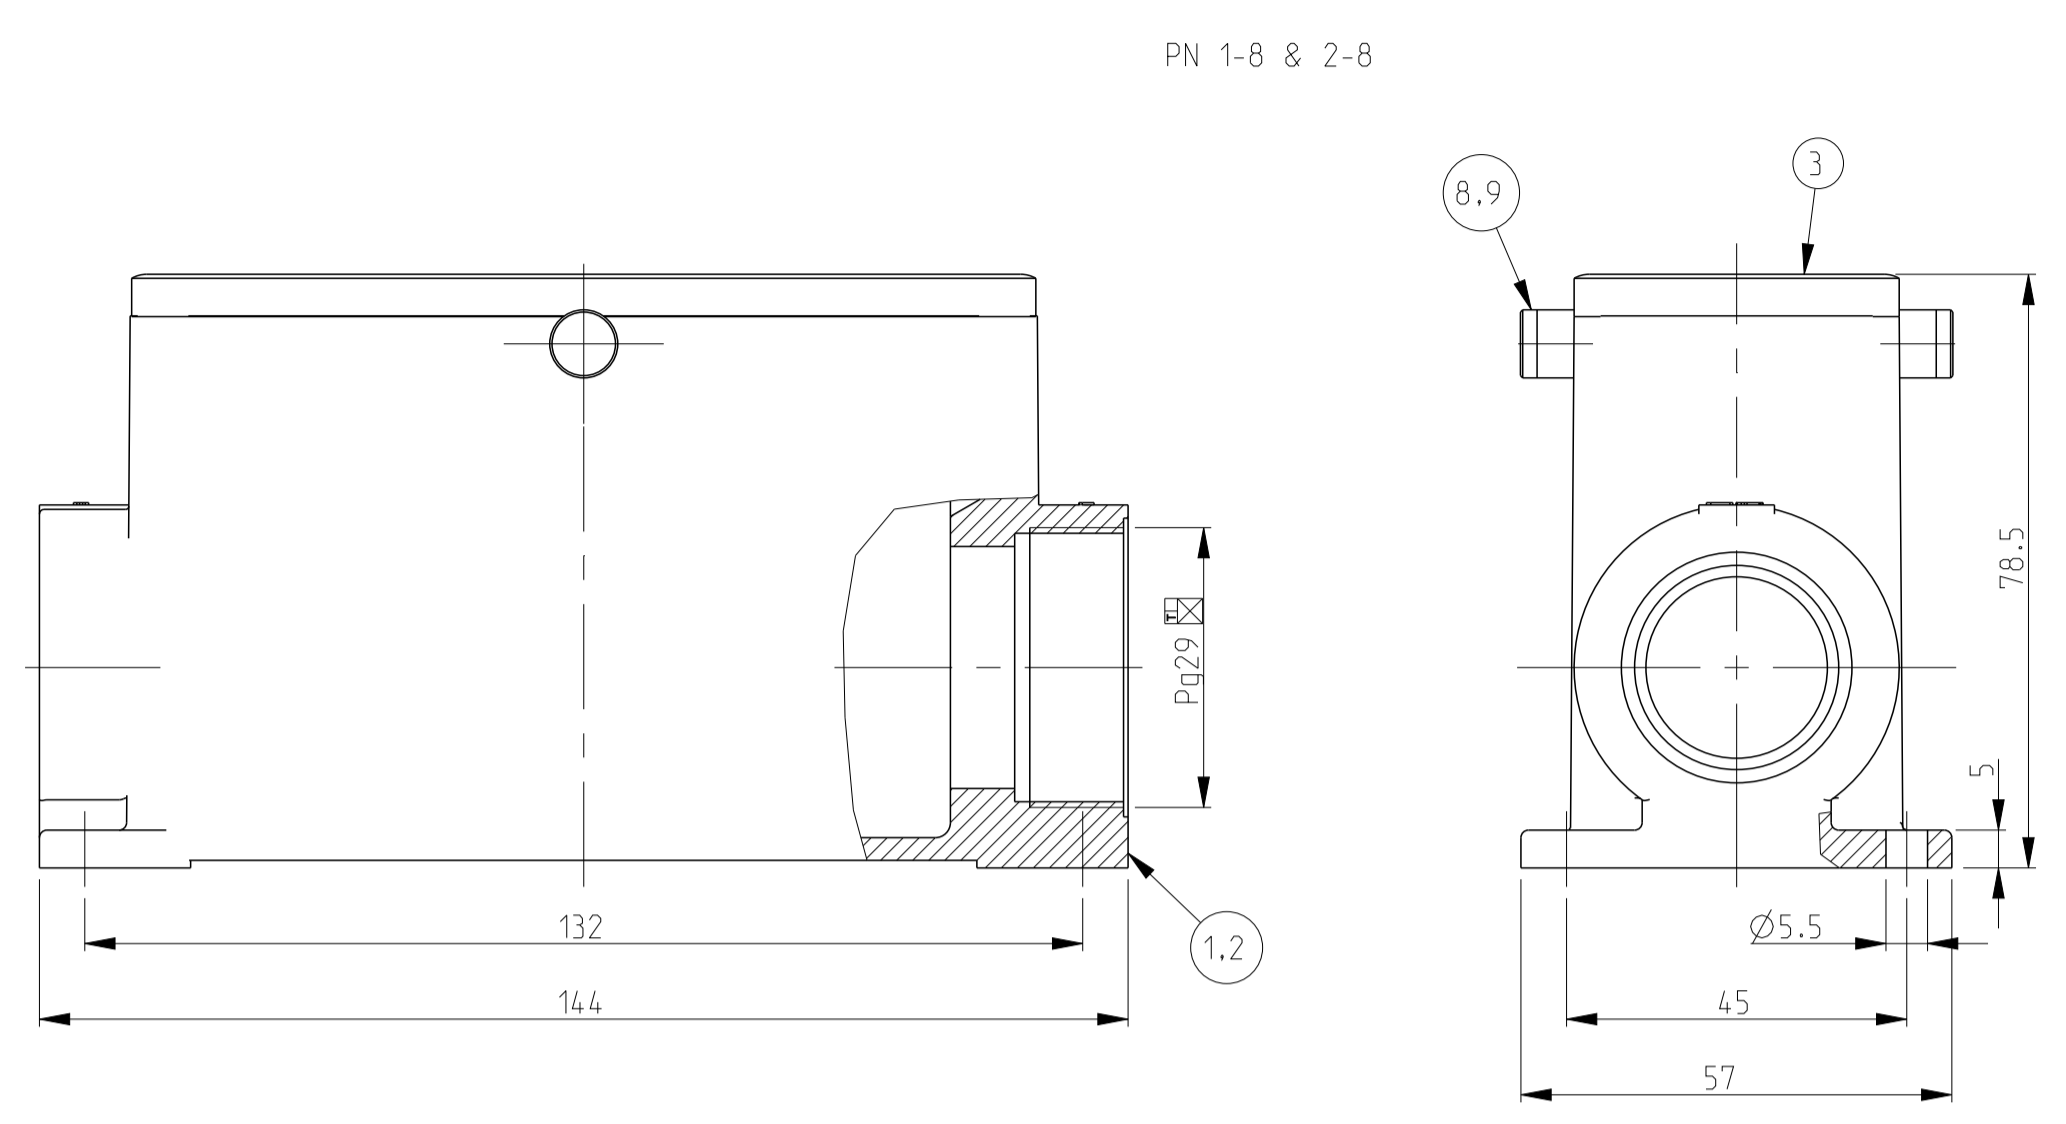

REVISIONS				
P	LTN	DESCRIPTION	DATE	DWN APVD
A2		Released as per ECR-08-017219	09.July.2008	SP TS
A3		ECR-17-014.011	27MAR2018	SG MKO

- NOTES.
- 1 Material:Housing:Aluminium Diecasting Alloy
Seals:Neoprene
 - 2 Surface:Varnish grey
-Aluminium Oxide +Zinc plated
 - 3 Varnish on the inside not necessary
 - 4 Packaging
Quantity 5 Pieces in a box

QTY	DESCRIPTION	MATERIAL	SURFACE	COLOR	ITEM NO	REMARKS
2	ZB-Clip bolt	Stainless steel			9	
2	ZB-Clip bolt	Steel	Zinc plaetd	Blue	8	
1	LB-Side Clip	Stainless steel			7	
1	LB-Side Clip	Steel	Zinc plaetd	Blue	6	
2	VS-Locking Clip	Stainless steel			5	
2	VS-Locking Clip	Steel	Zinc plaetd	Blue	4	
1	Profile seat	Neoprene		Black	3	
1	Surface mounted housing side entry HD.64.Pg.1.29	Aluminium	Aluminium oxide	Black	2	
1	Surface mounted housing side entry HD.64.Pg.1.29	Aluminium		Grey	1	

THIS DRAWING IS A CONTROLLED DOCUMENT. DWN: Schneider 30.09.03
 CHK: Schweiger 30.09.03

DIMENSIONS: mm

TOLERANCES UNLESS OTHERWISE SPECIFIED:

0	PLC	±0.1
1	PLC	±0.05
2	PLC	±0.02
3	PLC	±0.01
4	PCC	±0.005

ANGLES: ±0.5°

FINISH: -

MATERIAL: -

WEIGHT: -

CUSTOMER DRAWING

NAME: Surface mounted housing HD.64.1.29.Z

SIZE: A1 CAGE CODE: 00779 DRAWING NO: 1103350

SCALE: 1:1 SHEET: 1 OF 1 REV: A3

X-ON Electronics