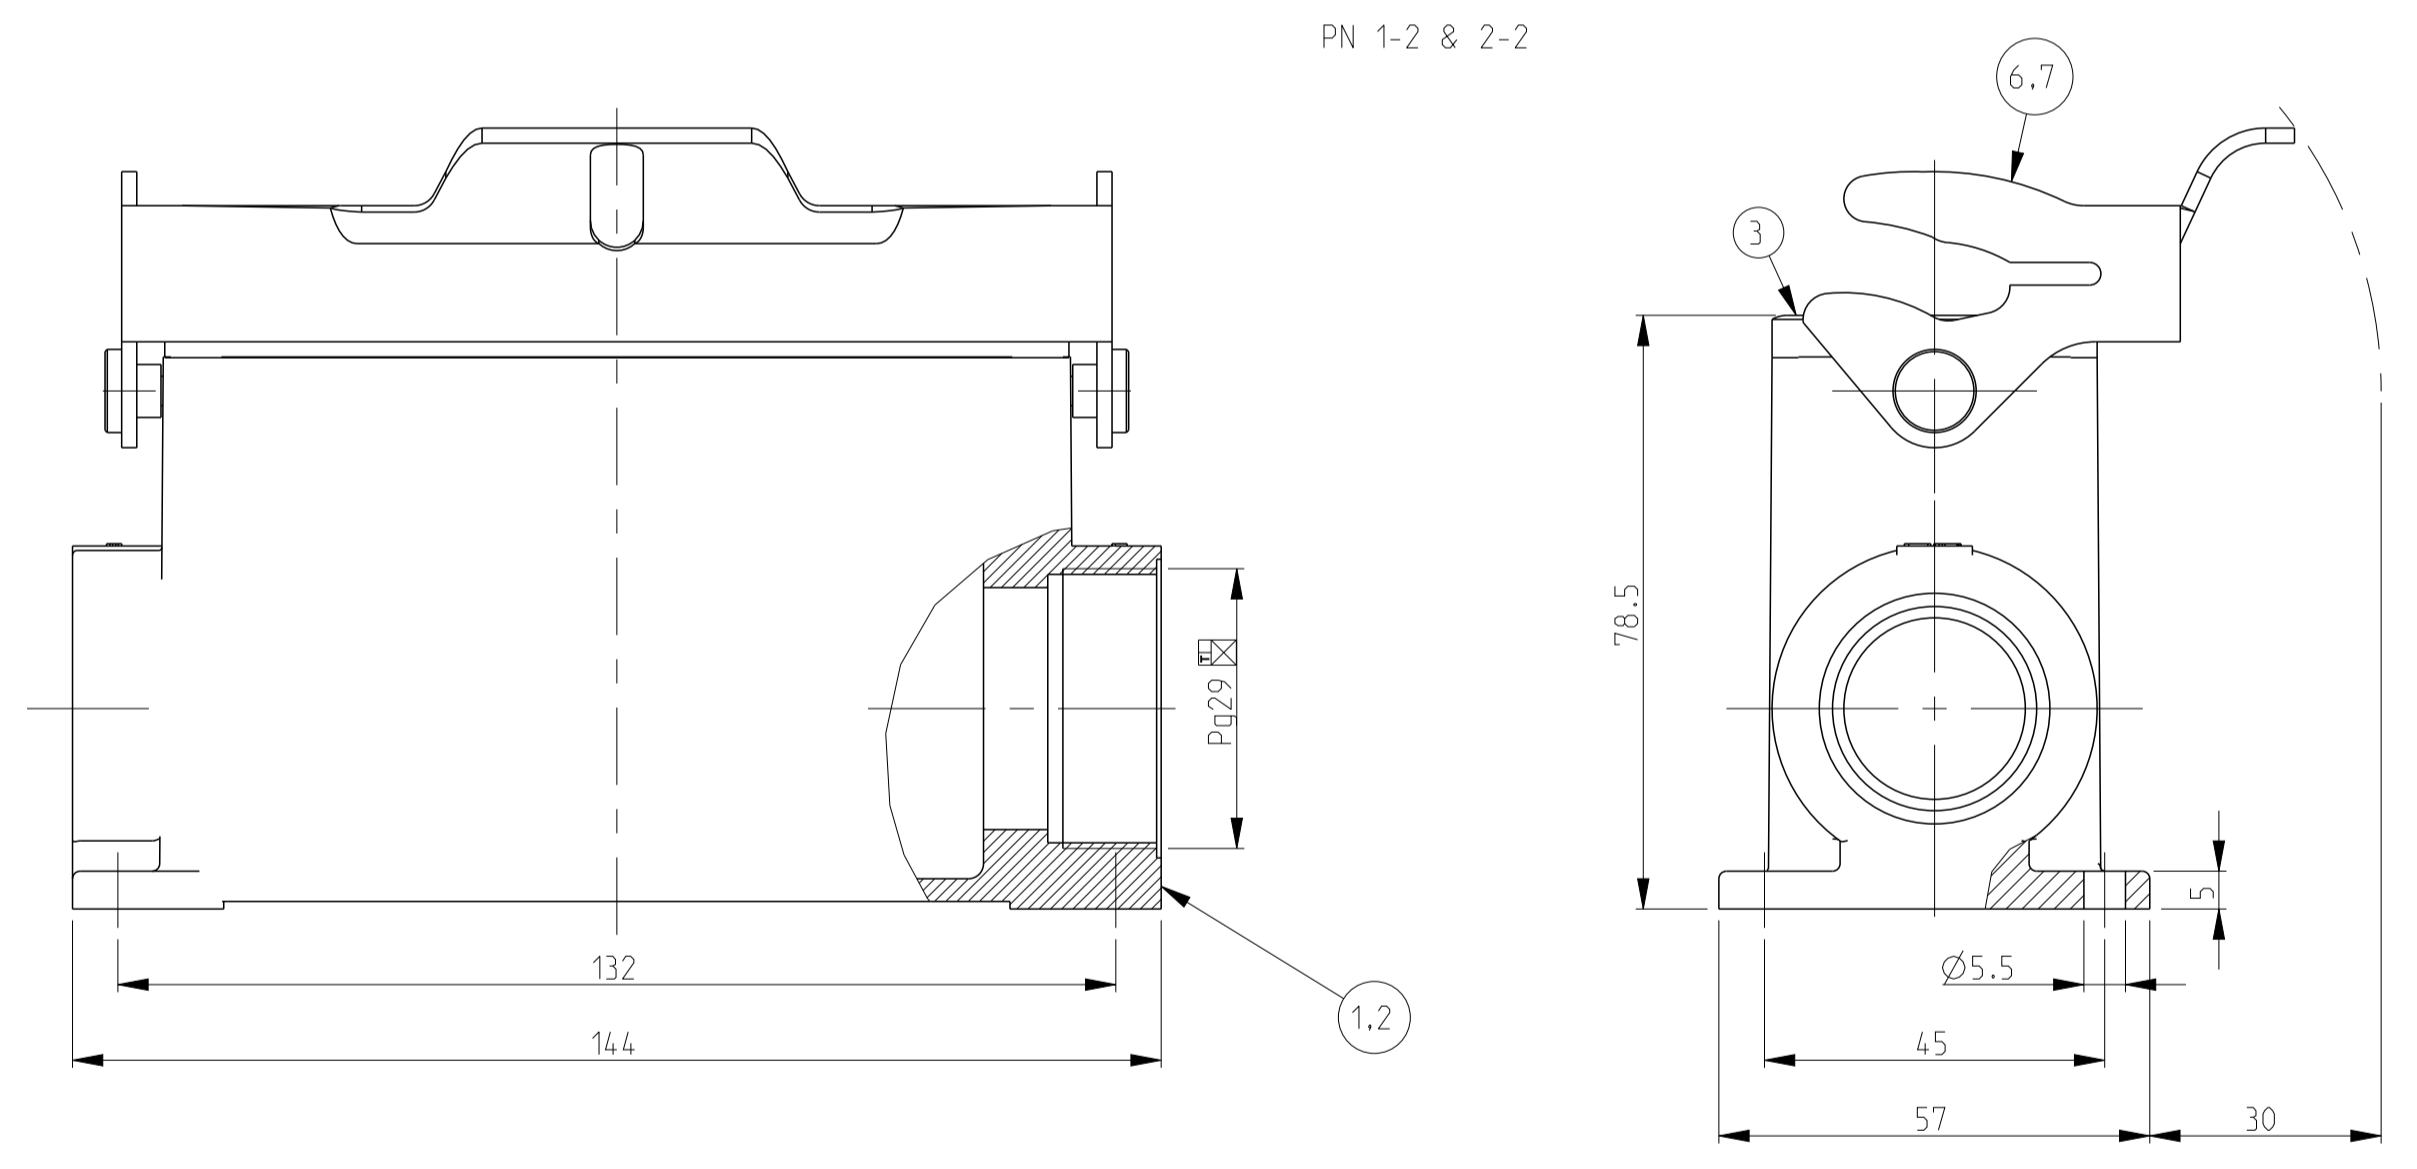

REVISIONS				
P	LTN	DESCRIPTION	DATE	DWN APVD
A2		Released as per ECR-08-017219	09.July.2008	SP TS
A3		ECR-17-014.011	27MAR2018	SG MKO

- NOTES.
- 1 Material:Housing:Aluminium Diecasting Alloy
Seals:Neoprene
 - 2 Surface:Varnish grey
-Aluminium Oxide +Zinc plated
 - 3 Varnish on the inside not necessary
 - 4 Packaging
Quantity 5 Pieces in a box

QTY	DESCRIPTION	MATERIAL	SURFACE	COLOR	ITEM NO	REMARKS
2	ZB-Clip bolt	Stainless steel			9	
2	ZB-Clip bolt	Steel	Zinc plaetd	Blue	8	
1	LB-Side Clip	Stainless steel			7	
1	LB-Side Clip	Steel	Zinc plaetd	Blue	6	
2	VS-Locking Clip	Stainless steel			5	
2	VS-Locking Clip	Steel	Zinc plaetd	Blue	4	
1	Profile seat	Neoprene		Black	3	
1	Surface mounted housing side entry HD.64.Pg.1.29	Aluminium	Aluminium oxide	Black	2	
1	Surface mounted housing side entry HD.64.Pg.1.29	Aluminium		Grey	1	

TE Connectivity

NAME: Surface mounted housing HD.64.1.29.Z

SIZE: A1 CAGE CODE: 00779 DRAWING NO: 1103350

SCALE: 1:1 SHEET 1 OF 1 REV: A3

X-ON Electronics

Largest Supplier of Electrical and Electronic Components