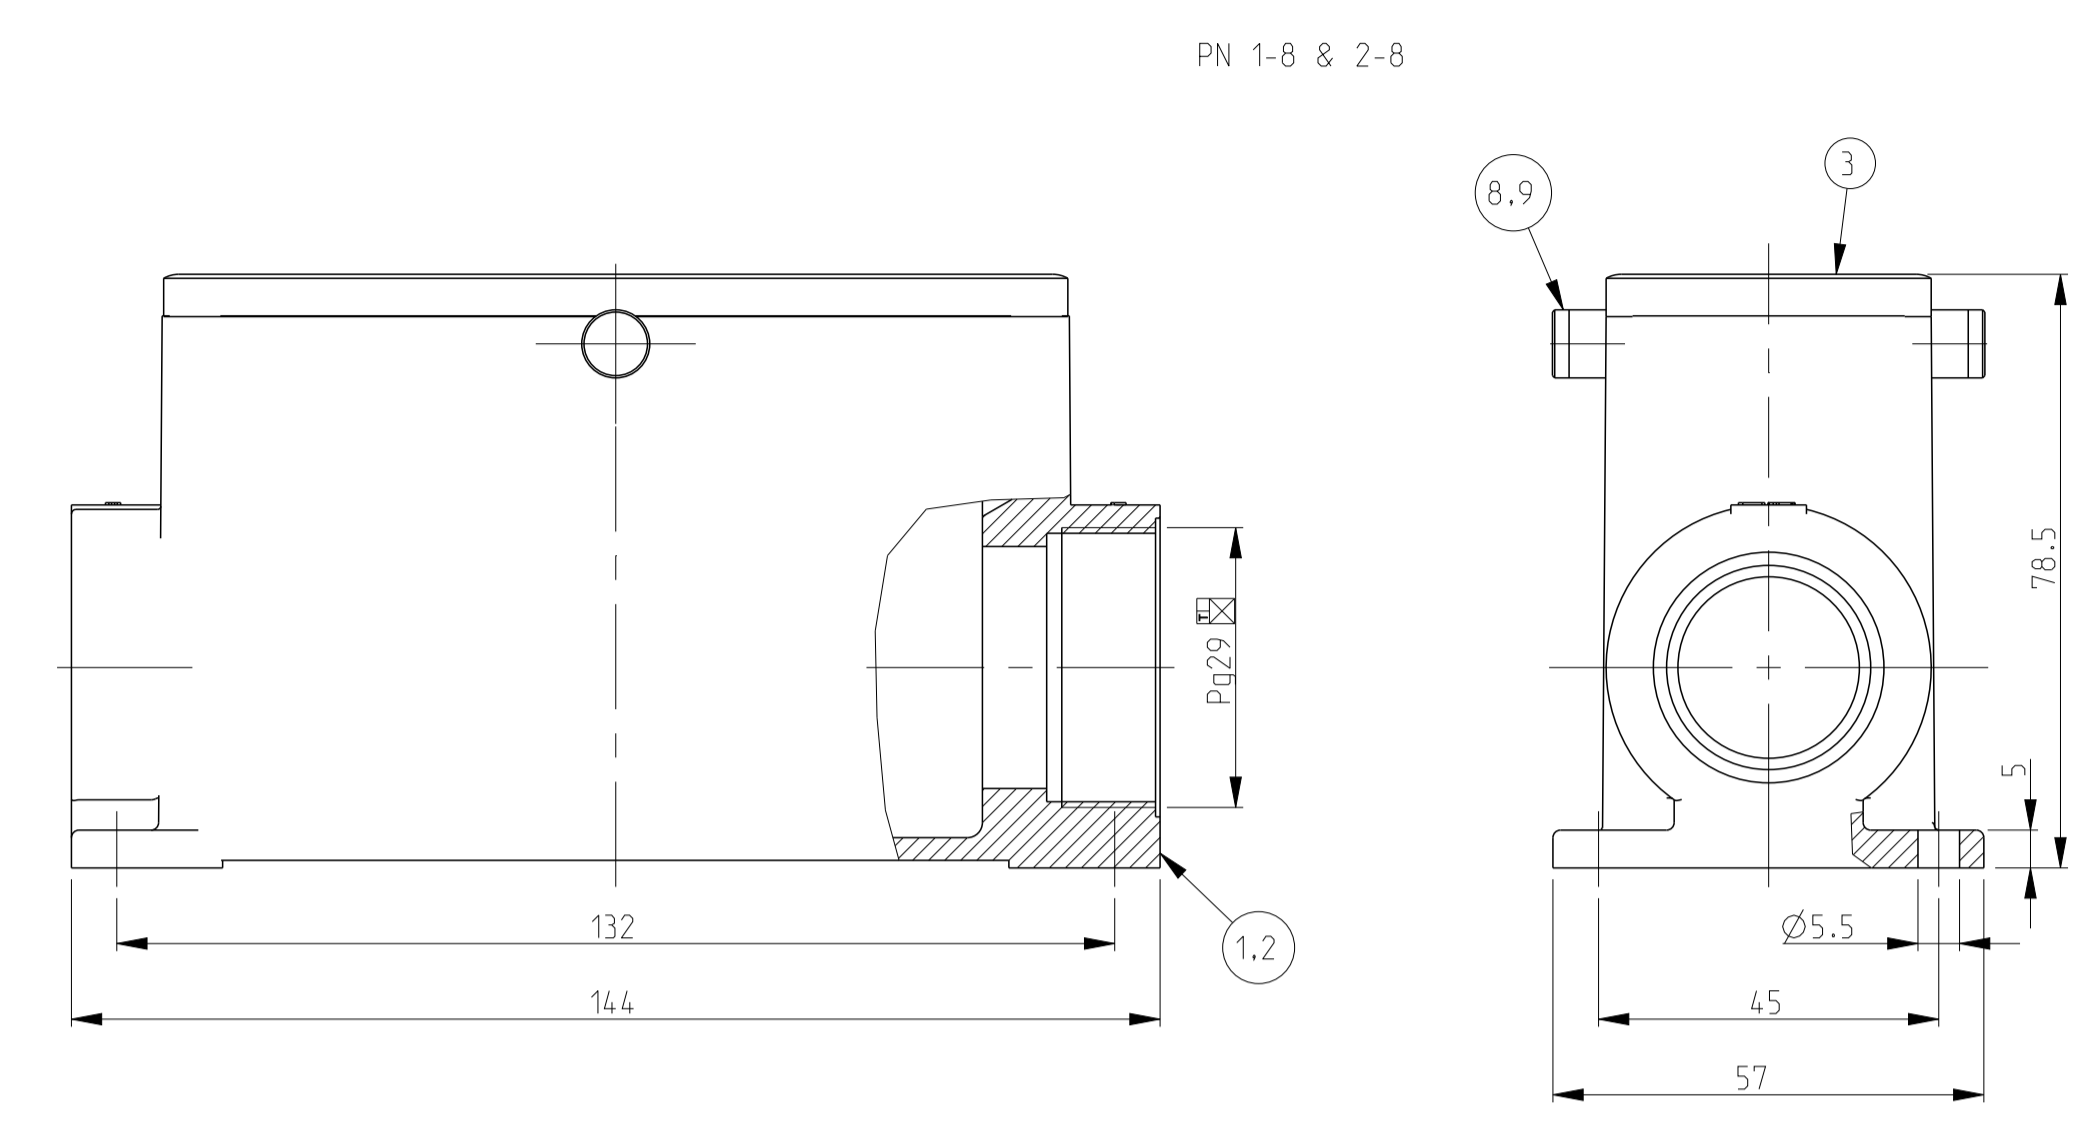

REVISIONS				
P	LTN	DESCRIPTION	DATE	DWN APVD
A2		Released as per ECR-08-017219	09.July.2008	SP TS
A3		ECR-17-014.011	27MAR2018	SG MKO

- NOTES.
- 1 Material:Housing:Aluminium Diecasting Alloy
Seals:Neoprene
 - 2 Surface:Varnish grey
-Aluminium Oxide +Zinc plated
 - 3 Varnish on the inside not necessary
 - 4 Packaging
Quantity 5 Pieces in a box

QTY	DESCRIPTION	MATERIAL	SURFACE	COLOR	ITEM NO	REMARKS
2	ZB-Clip bolt	Stainless steel			9	
2	ZB-Clip bolt	Steel	Zinc plaetd	Blue	8	
1	LB-Side Clip	Stainless steel			7	
1	LB-Side Clip	Steel	Zinc plaetd	Blue	6	
2	VS-Locking Clip	Stainless steel			5	
2	VS-Locking Clip	Steel	Zinc plaetd	Blue	4	
1	Profile seat	Neoprene		Black	3	
1	Surface mounted housing side entry HD.64.Pg.1.29	Aluminium	Aluminium oxide	Black	2	
1	Surface mounted housing side entry HD.64.Pg.1.29	Aluminium		Grey	1	

TE Connectivity

NAME: Surface mounted housing HD.64.1.29.Z

SIZE: A1 CAGE CODE: 00779 DRAWING NO: 1103350

SCALE: 1:1 SHEET 1 OF 1 REV: A3

X-ON Electronics

Largest Supplier of Electrical and Electronic Components