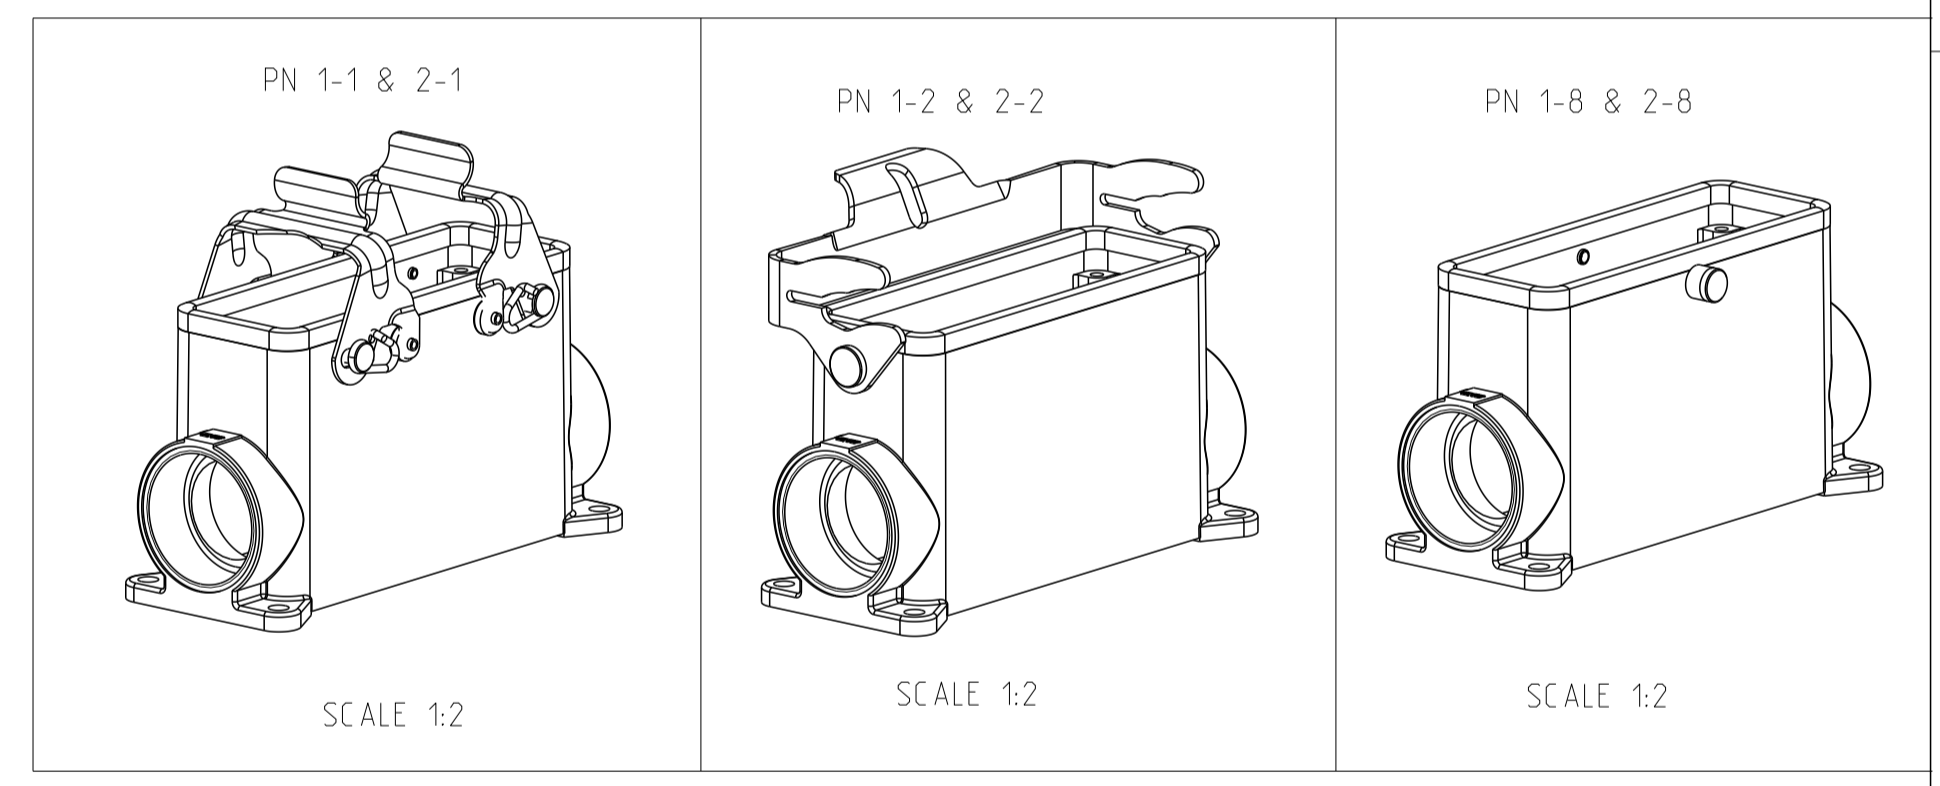

REVISIONS				
P	LTN	DESCRIPTION	DATE	DWN APVD
A2		Released as per ECR-08-017219	09.July.2008	SP TS
A3		ECR-17-014.011	27MAR2018	SG MKO

- NOTES.
- 1 Material:Housing:Aluminium Diecasting Alloy
Seals:Neoprene
 - 2 Surface:Varnish grey
-Aluminium Oxide +Zinc plated
 - 3 Varnish on the inside not necessary
 - 4 Packaging
Quantity 5 Pieces in a box

QTY	DESCRIPTION	MATERIAL	SURFACE	COLOR	ITEM NO	REMARKS
2	ZB-Clip bolt	Stainless steel			9	
2	ZB-Clip bolt	Steel	Zinc plaetd	Blue	8	
1	LB-Side Clip	Stainless steel			7	
1	LB-Side Clip	Steel	Zinc plaetd	Blue	6	
2	VS-Locking Clip	Stainless steel			5	
2	VS-Locking Clip	Steel	Zinc plaetd	Blue	4	
1	Profile seat	Neoprene		Black	3	
1	Surface mounted housing side entry HD.64.Pg.1.29	Aluminium	Aluminium oxide	Black	2	
1	Surface mounted housing side entry HD.64.Pg.1.29	Aluminium		Grey	1	

TE Connectivity

NAME: Surface mounted housing HD.64.1.29.Z

SIZE: A1 CAGE CODE: 00779 DRAWING NO: 1103350

SCALE: 1:1 SHEET 1 OF 1 REV: A3

X-ON Electronics

Largest Supplier of Electrical and Electronic Components