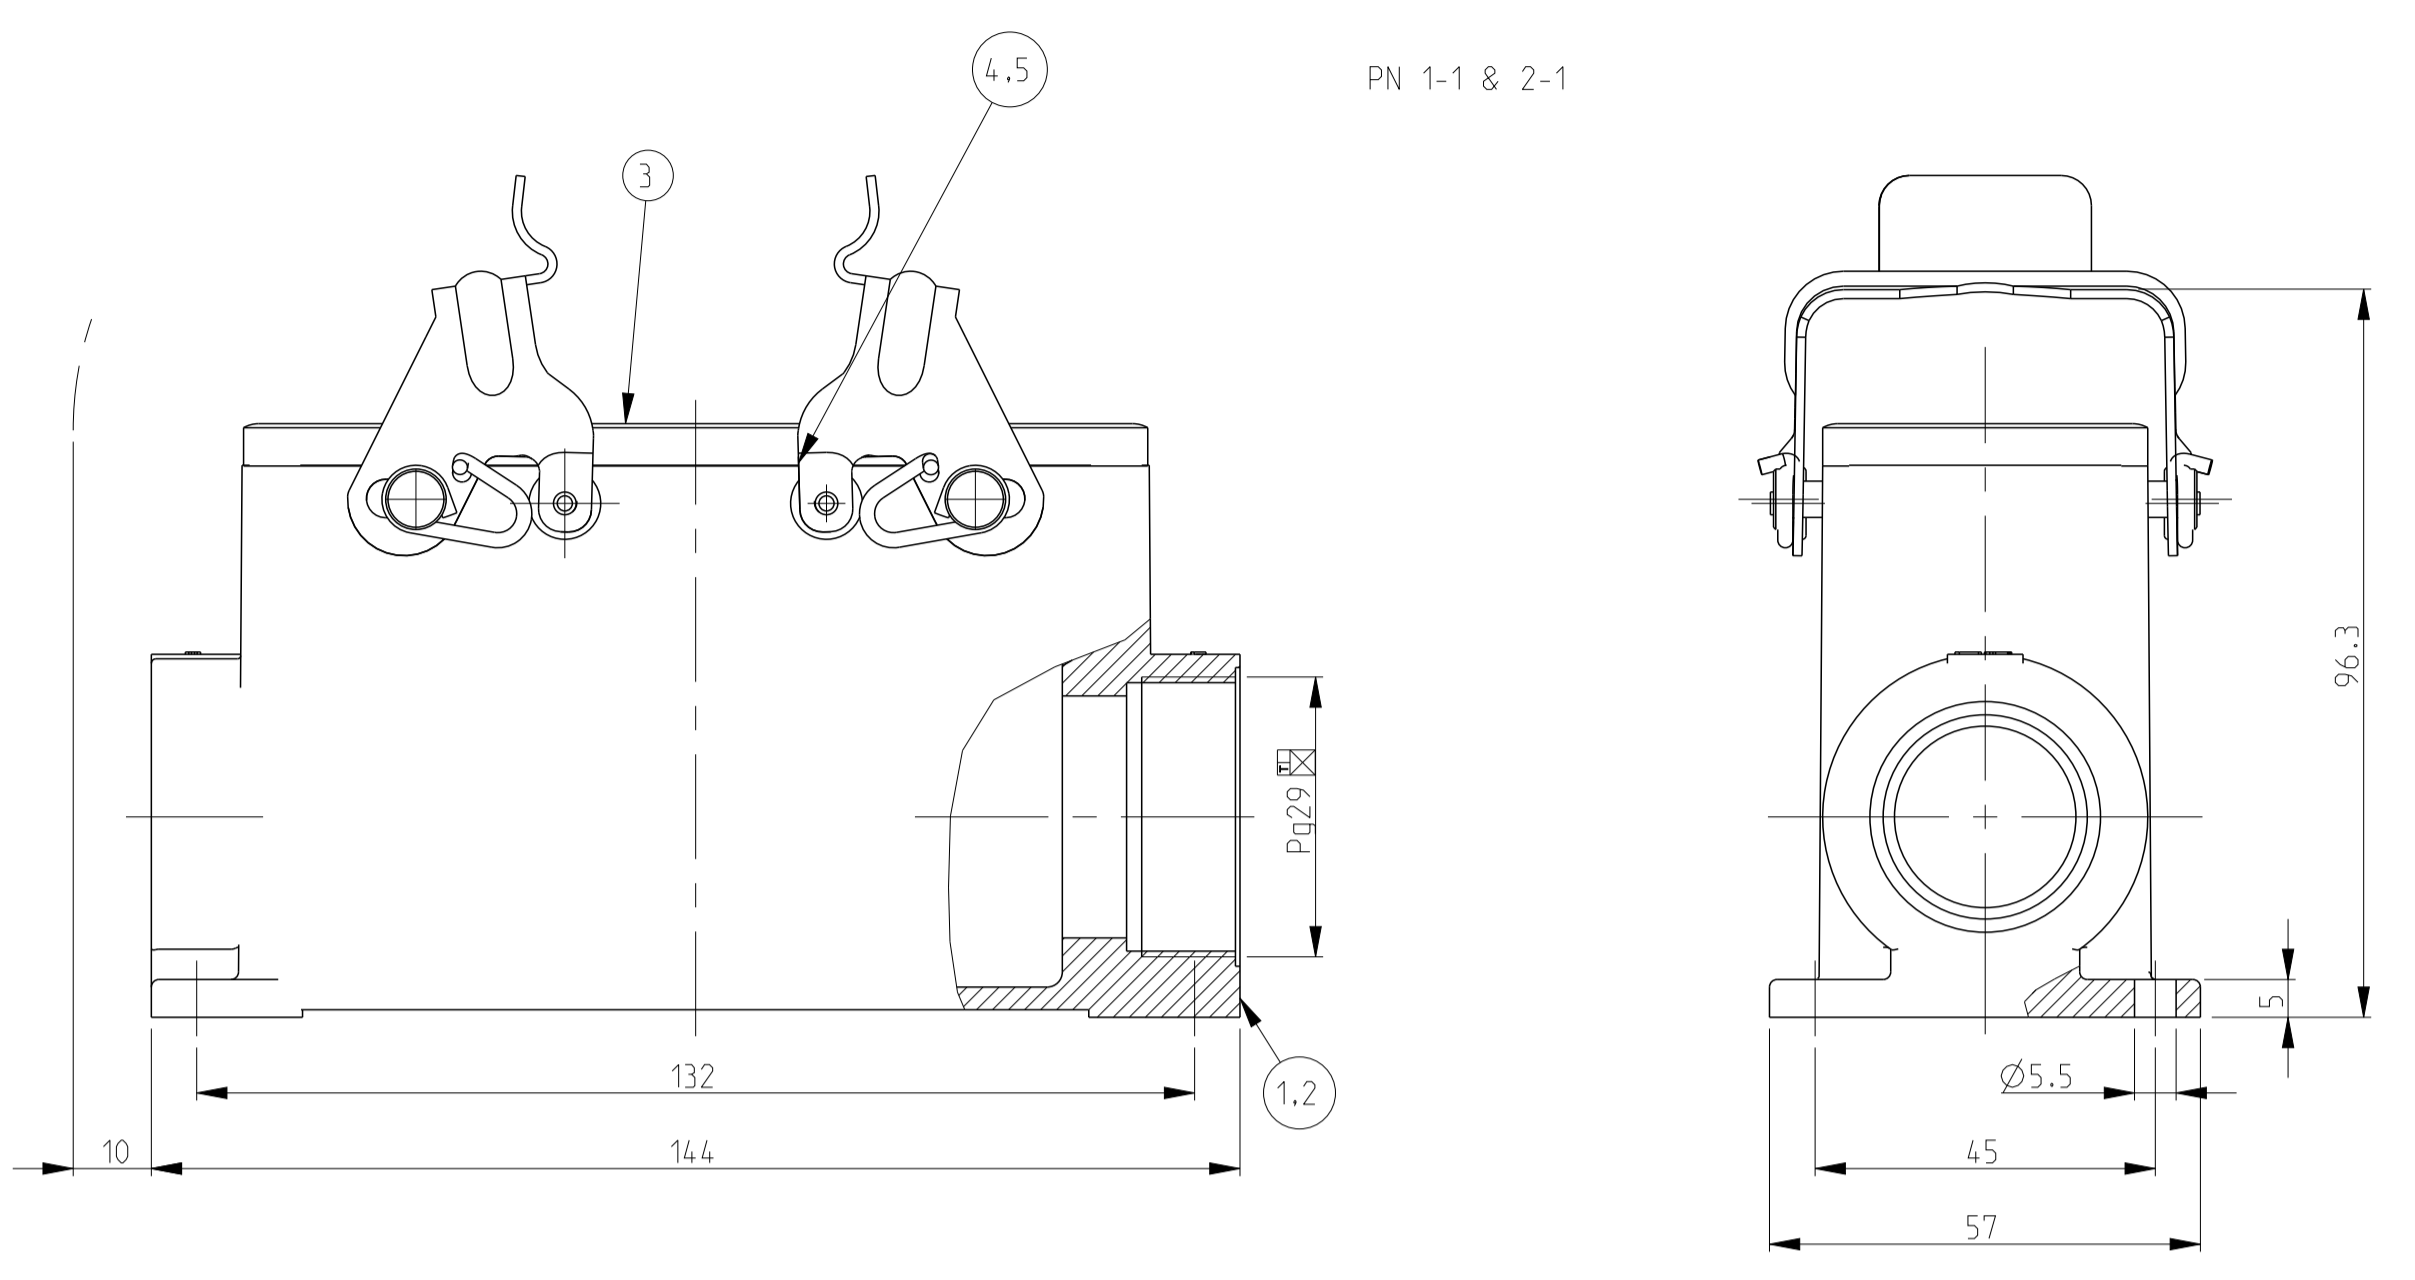

REVISIONS				
P	LTN	DESCRIPTION	DATE	DWN APVD
A2		Released as per ECR-08-017219	09.July.2008	SP TS
A3		ECR-17-014.011	27MAR2018	SG MKO

- NOTES.
- 1 Material:Housing:Aluminium Diecasting Alloy
Seals:Neoprene
 - 2 Surface:Varnish grey
-Aluminium Oxide +Zinc plated
 - 3 Varnish on the inside not necessary
 - 4 Packaging
Quantity 5 Pieces in a box

QTY	DESCRIPTION	MATERIAL	SURFACE	COLOR	ITEM NO	REMARKS
2	ZB-Clip bolt	Stainless steel			9	
2	ZB-Clip bolt	Steel	Zinc plaetd	Blue	8	
1	LB-Side Clip	Stainless steel			7	
1	LB-Side Clip	Steel	Zinc plaetd	Blue	6	
2	VS-Locking Clip	Stainless steel			5	
2	VS-Locking Clip	Steel	Zinc plaetd	Blue	4	
1	Profile seat	Neoprene		Black	3	
1	Surface mounted housing side entry HD.64.Pg.1.29	Aluminium	Aluminium oxide	Black	2	
1	Surface mounted housing side entry HD.64.Pg.1.29	Aluminium		Grey	1	

TE Connectivity

NAME: Surface mounted housing HD.64.1.29.Z

SIZE: A1 CAGE CODE: 00779 DRAWING NO: 1103350

SCALE: 1:1 SHEET 1 OF 1 REV: A3

X-ON Electronics

Largest Supplier of Electrical and Electronic Components