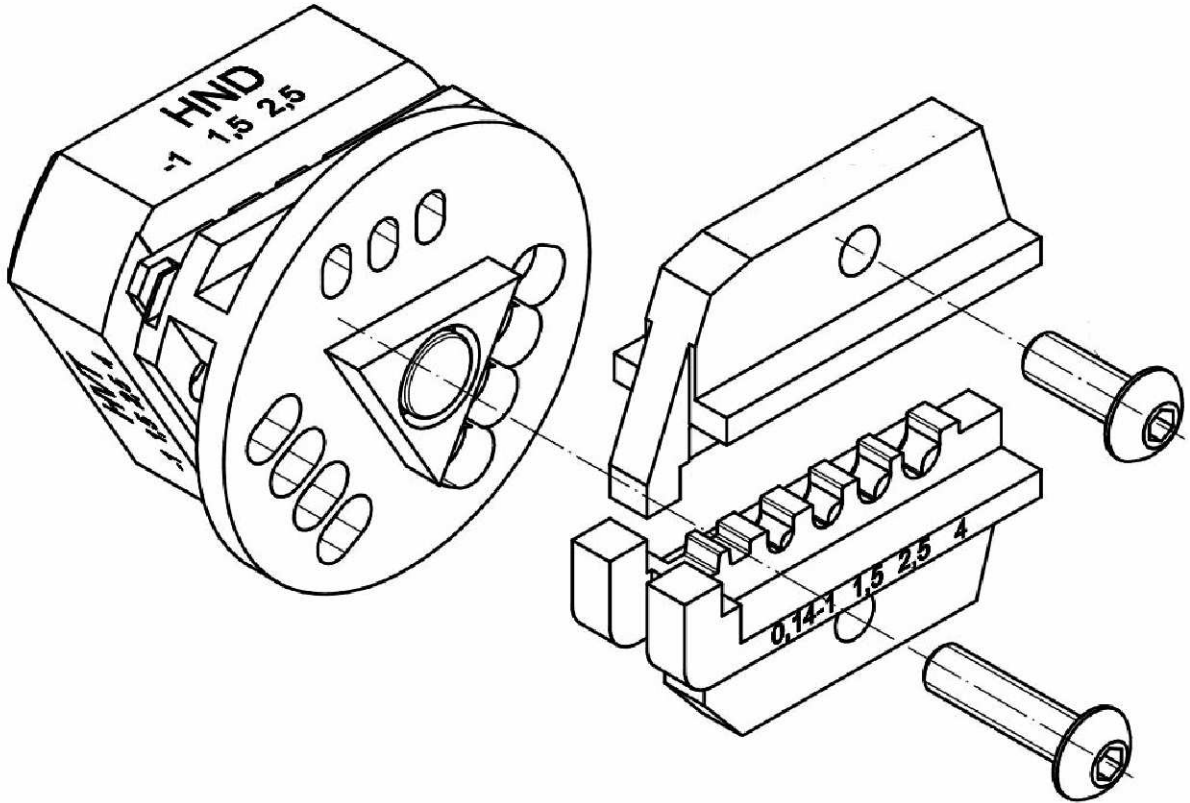

LOC AI	DIST 00	REVISIONS				
P	LTR	DESCRIPTION	DATE	DWN	APVD	
	A1	ECR-15-008714	09JUN2015	BM	GS	

USE DIE SET WITH HAND TOOL TE P/N 1-1105850-8 OR TE PN 539635-1  
*Matrize mit Handzange TE P/N 1-1105850-8 oder TE P/N 539635-1 verwenden.*

DIE SET INCL. LOCATOR PACKED IN A BOX (92x70x65 mm), TE LABEL WITH TE P/N AND REVISION RECORD:  
*Matrzensatz inkl. Kontaktaufnahme wird in einem Karton (92x70x65mm) verpackt, TE-Aufkleber mit TE P/N und Revisionsstand.*

RELEASED FOR PUBLICATION

ALL INTERNATIONAL RIGHTS RESERVED.

BY TYCO ELECTRONICS CORPORATION.

© COPYRIGHT

THIS DRAWING IS UNPUBLISHED.

DIMENSIONS: mm	DWN B. MUTH	09JUN2015	MATERIAL	FINISH		
	CHK G. STEGMAYER	09JUN2015				
TOLERANCES UNLESS OTHERWISE SPECIFIED:	APVD G. STEGMAYER	09JUN2015			NAME	HTS DIE SET,HN.D, HE/HA, HVT HTS Matrize, HN.D, HE/HA, HVT
	0 PLC ± - 1 PLC ± - 2 PLC ± - 3 PLC ± - 4 PLC ± - ANGLES ± -	PRODUCT SPEC	SIZE	CAGE CODE	DRAWING NO	RESTRICTED TO
	APPLICATION SPEC	WEIGHT	A4	00779	1-1105852-8	—
	CUSTOMER DRAWING	0.105 kg	SCALE	1:1	SHEET	1 OF 1
					REV	A1