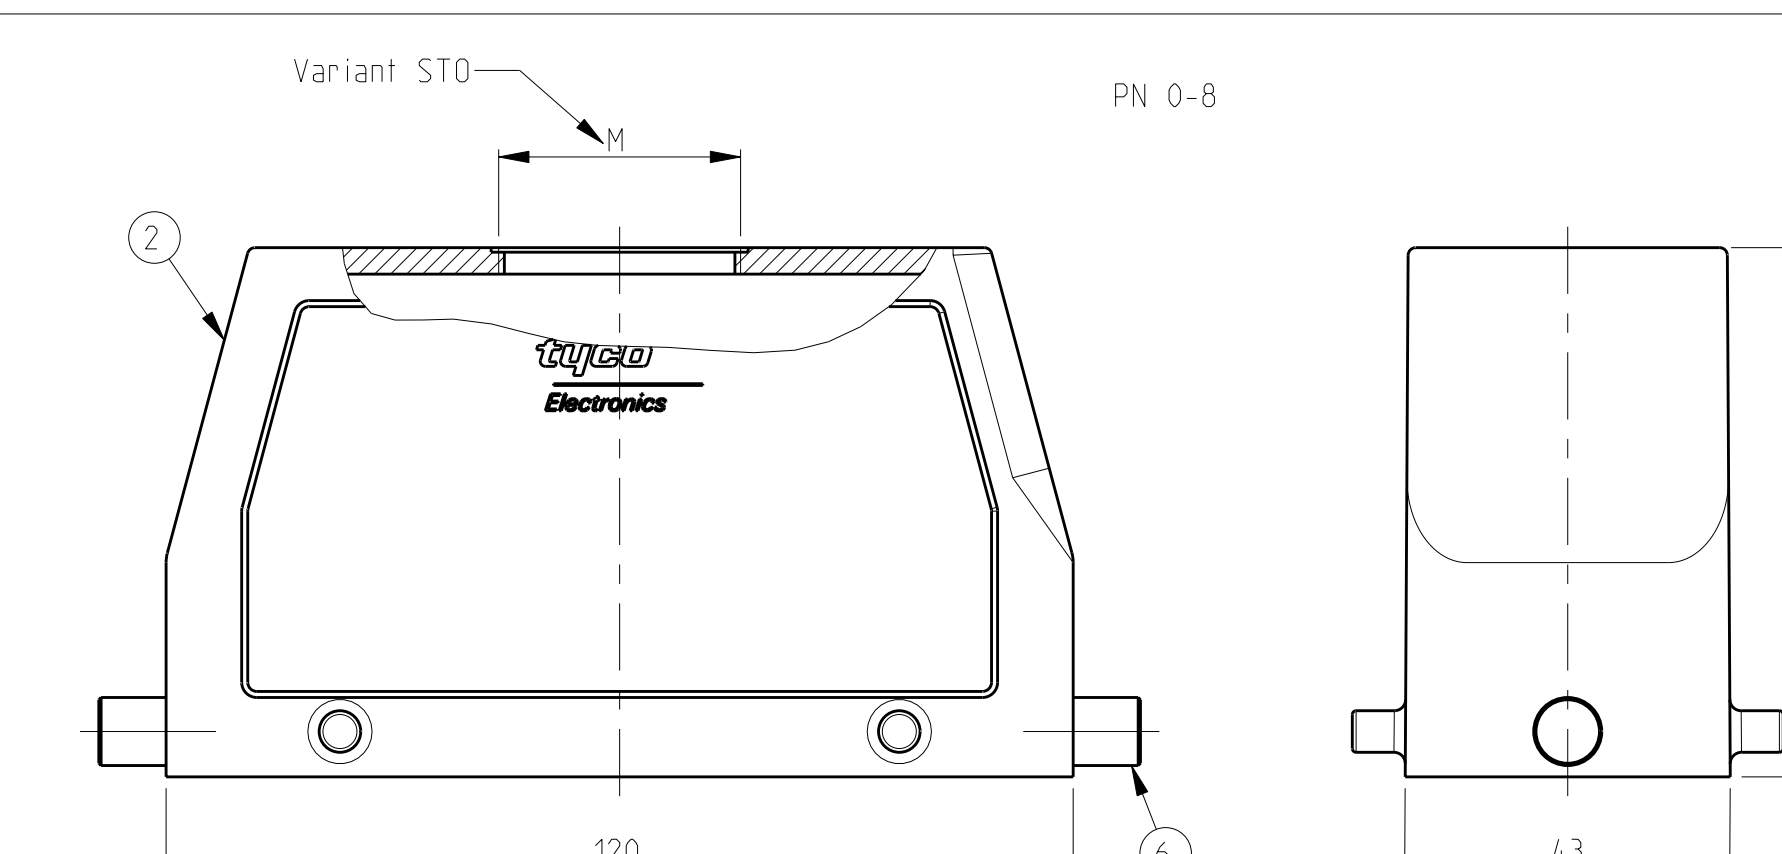

LOC		DIST		REVISIONS			
AI		P	LTB	DESCRIPTION	DATE	DWN	APVD
		A9		Released as per ECR-08-011918	12.May.2008	SP	TS

NOTES.

- Material:Housing:Aluminium Diecasting Alloy
- Surface-Powder Vannish Grey
-Aluminium Oxide +
-Vannish Black
-Chromit Passivation +
-Vannish Black
- Vannish on the inside not necessary
- Special Packaging
- Packaging
Quantity 5 Pieces in a box