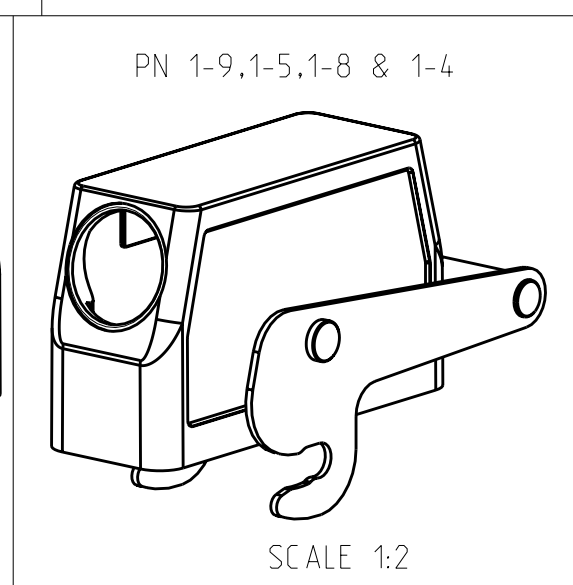

LOC		DIST		REVISIONS			
AI		P	LTB	DESCRIPTION	DATE	DWN	APVD
		A9		Released as per ECR-08-011918	12.May.2008	SP	TS

NOTES.

- Material:Housing:Aluminium Diecasting Alloy
- Surface-Powder Vannish Grey
-Aluminium Oxide +
-Vannish Black
-Chromit Passivation +
-Vannish Black
- Vannish on the inside not necessary
- Special Packaging
- Packaging
Quantity 5 Pieces in a box

NO	QTY	DESCRIPTION	MATERIAL	SURFACE	COLOR	ITEM NO	NOTES
1	1	HB-EMV Hood	Aluminium	Aluminium Chromated	Black	12	
1	1	HB Hood	Aluminium		Grey	11	2xM32
		ZB Central clip	Stainless Steel	Blank	Blue	10	
		ZB Central clip	Steel	Zinc Plated	Blue	9	
		YS Locking clip	Stainless Steel	Blank	Blue	8	
		YS Locking clip	Steel	Zinc Plated	Blue	7	
		LB Clip bolt	Stainless Steel	Blank	Blue	6	
		LB Clip bolt	Steel	Zinc Plated	Blue	5	
		VS Locking clip bolt	Stainless Steel	Blank	Grey	4	
		HB-EMV Hood	Aluminium		Grey	1	
		HB-K Hood	Aluminium	Aluminium Oxide	Black	2	
		HB Hood	Aluminium		Grey	1	