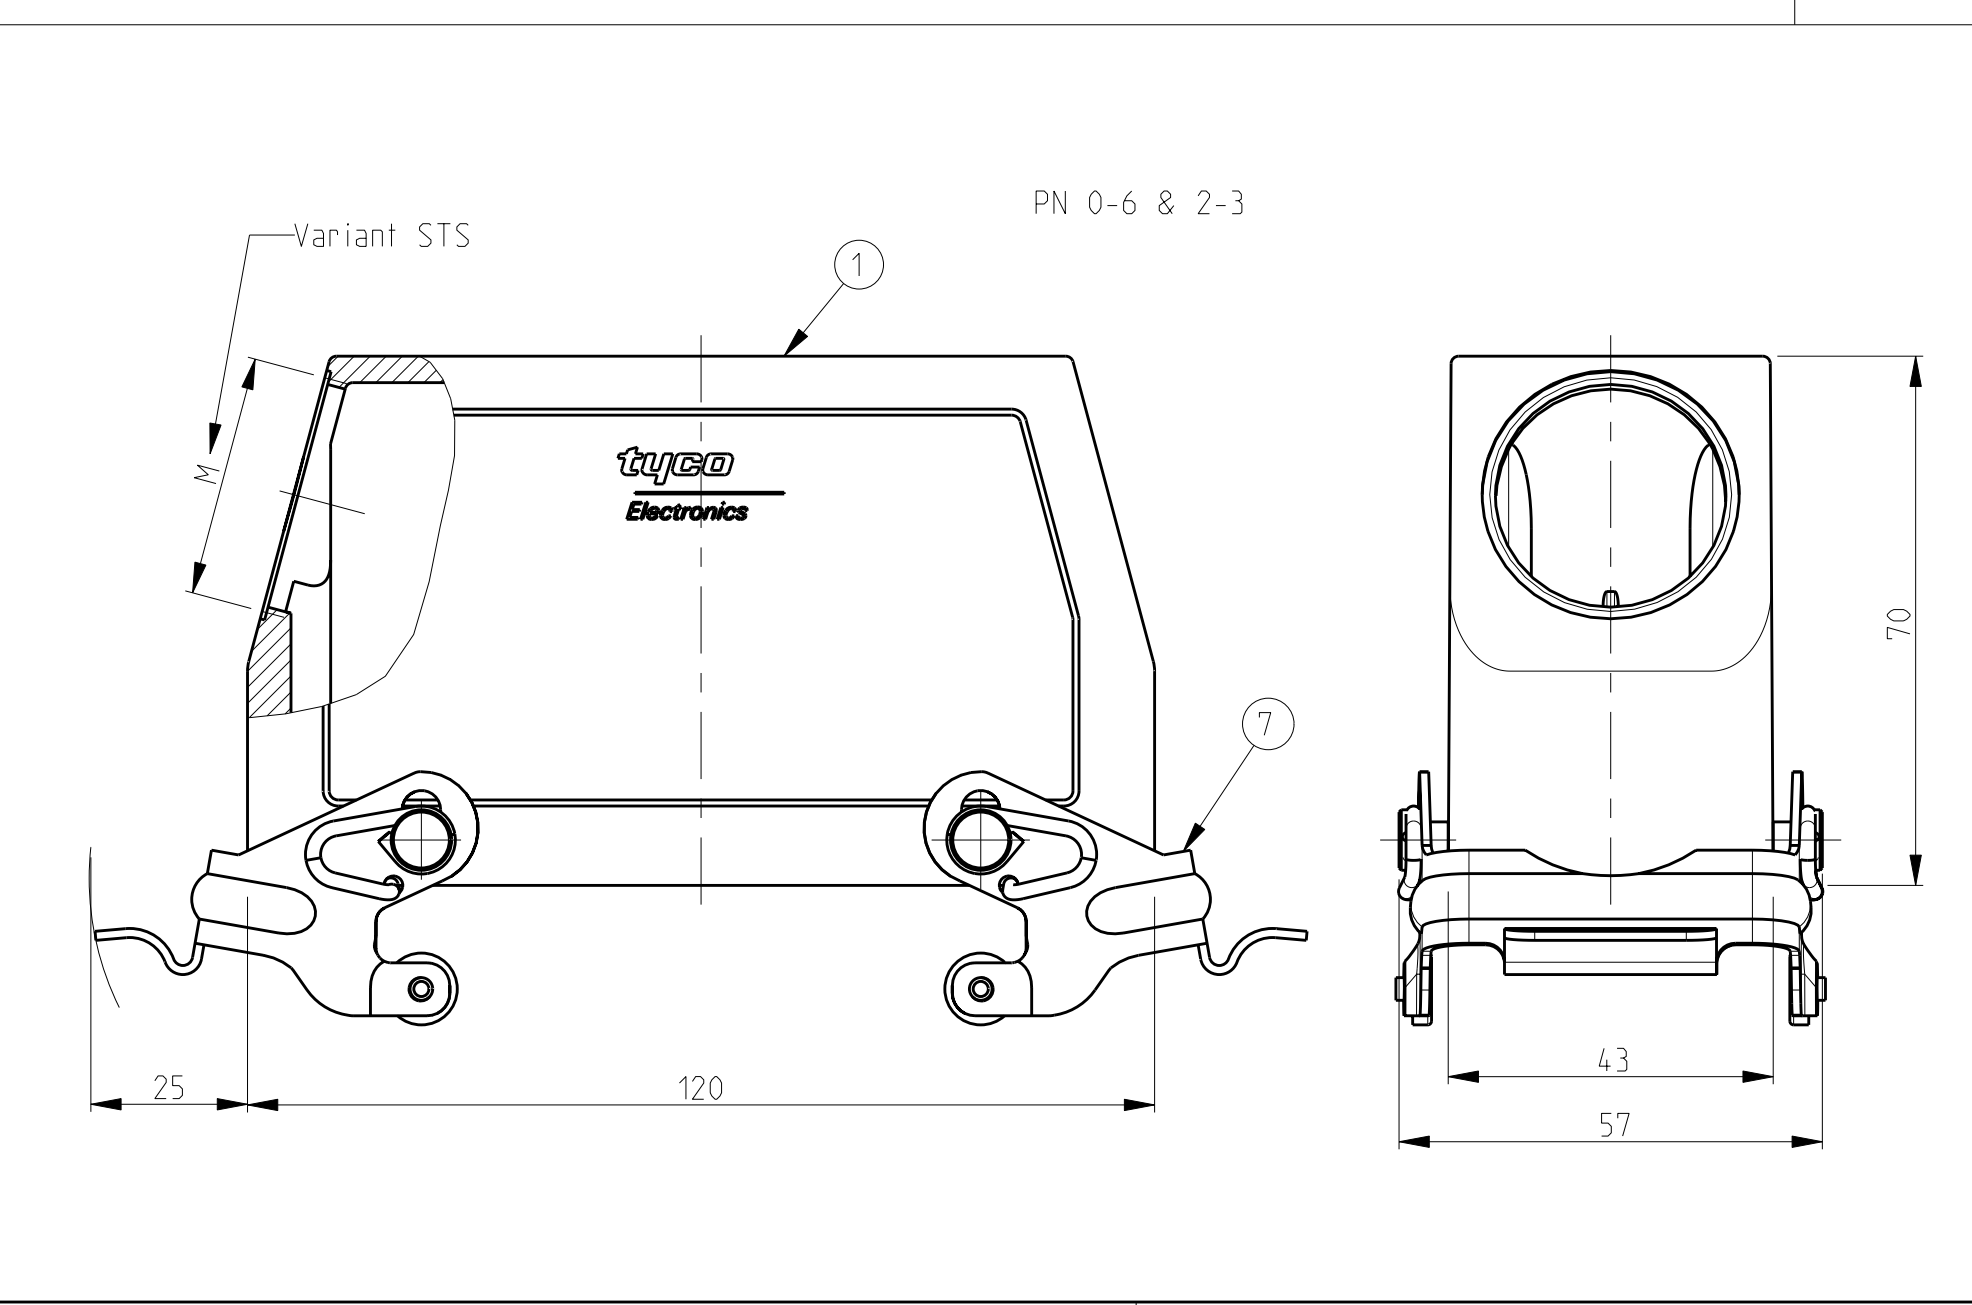

LOC		DIST		REVISIONS			
AI		P	LTB	DESCRIPTION	DATE	DWN	APVD
		A9		Released as per ECR-08-011918	12.May.2008	SP	TS

NOTES.

- Material:Housing:Aluminium Diecasting Alloy
- Surface-Powder Vannish Grey
-Aluminium Oxide +
-Vannish Black
-Chromit Passivation +
-Vannish Black
- Vannish on the inside not necessary
- Special Packaging
- Packaging
Quantity 5 Pieces in a box