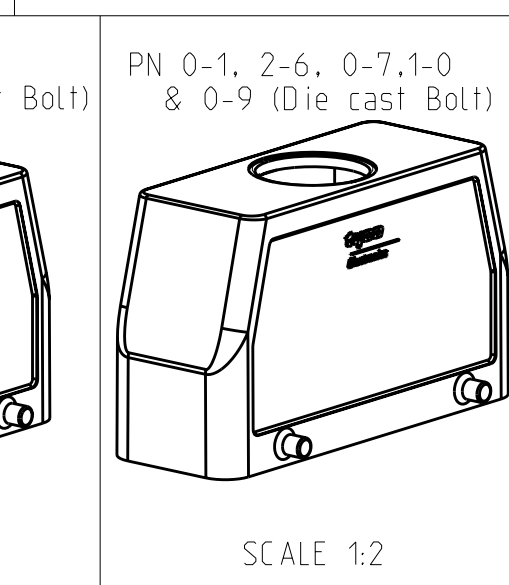

LOC		DIST		REVISIONS			
AI		P	LTB	DESCRIPTION	DATE	DWN	APVD
		A9		Released as per ECR-08-011918	12.May.2008	SP	TS

NOTES.

- Material:Housing:Aluminium Diecasting Alloy
- Surface-Powder Vannish Grey
-Aluminium Oxide +
-Vannish Black
-Chromit Passivation +
-Vannish Black
- Vannish on the inside not necessary
- Special Packaging
- Packaging
Quantity 5 Pieces in a box

NO	QTY	DESCRIPTION	MATERIAL	SURFACE	COLOR	ITEM NO	NOTES
1	1	HB-EMV Hood	Aluminium	Aluminium Chromated	Black	12	
1	1	HB Hood	Aluminium		Grey	11	2xM32
		ZB Central clip	Stainless Steel	Blank	Blue	10	
		ZB Central clip	Steel	Zinc Plated	Blue	9	
		YS Locking clip	Stainless Steel	Blank	Blue	8	
		YS Locking clip	Steel	Zinc Plated	Blue	7	
		LB Clip bolt	Stainless Steel	Blank	Blue	6	
		LB Clip bolt	Steel	Zinc Plated	Blue	5	
		VS Locking clip bolt	Stainless Steel	Blank	Grey	4	
		HB-EMV Hood	Aluminium		Grey	1	
		HB-K Hood	Aluminium	Aluminium Oxide	Black	2	
		HB Hood	Aluminium		Grey	1	