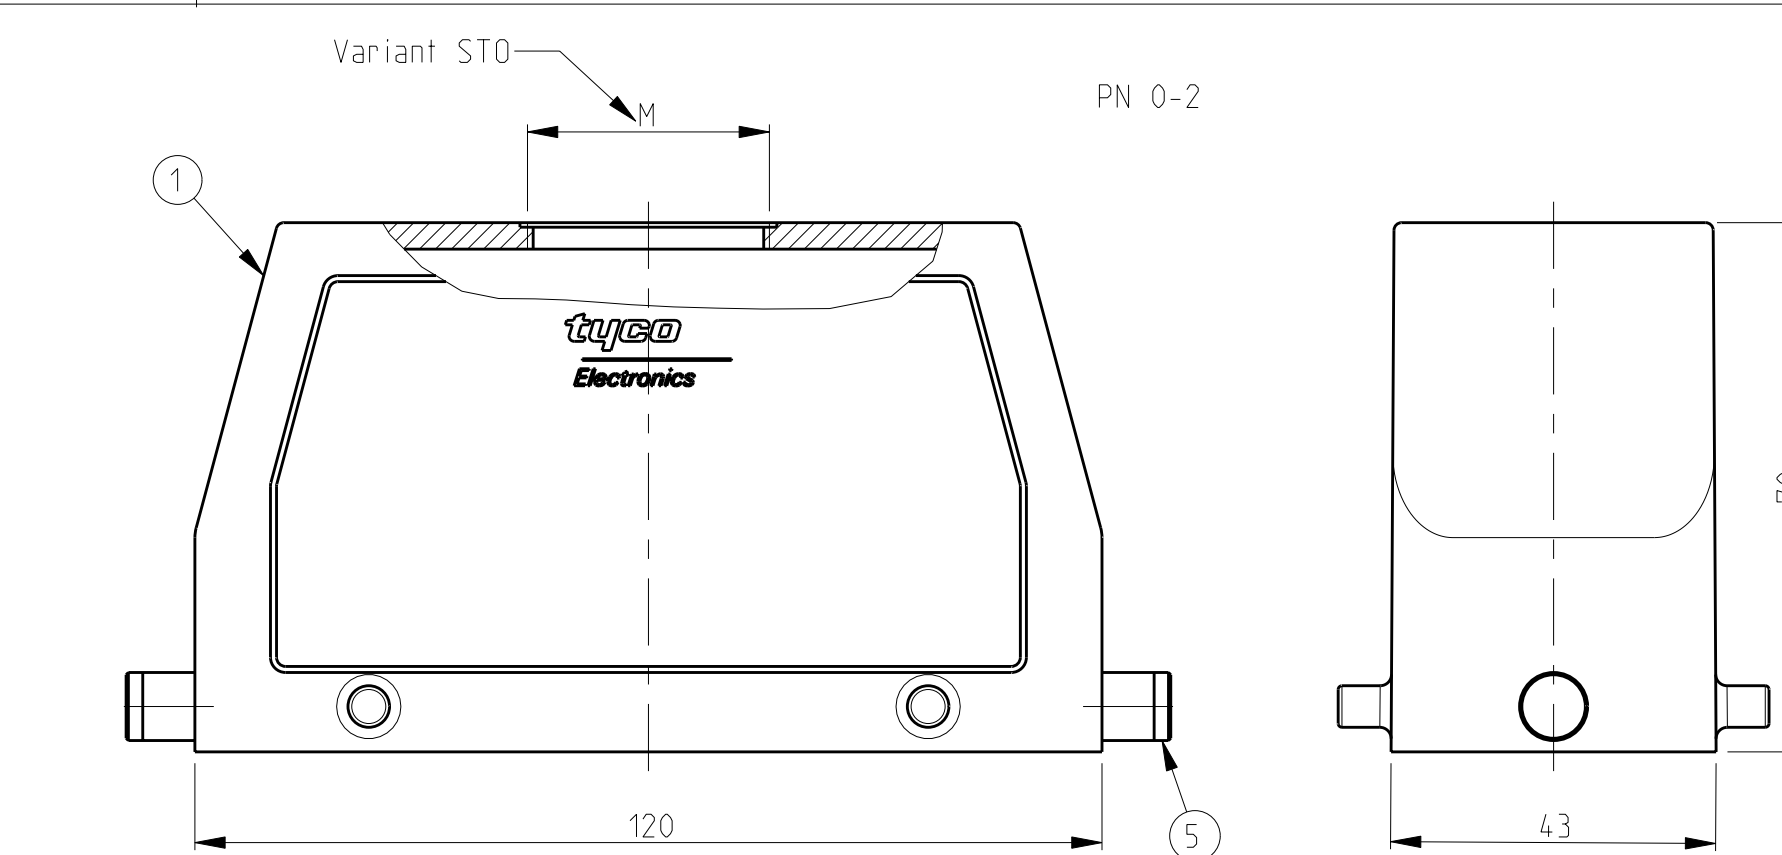

LOC		DIST		REVISIONS			
AI		P	LTB	DESCRIPTION	DATE	DWN	APVD
		A9		Released as per ECR-08-011918	12.May.2008	SP	TS

NOTES.

- Material:Housing:Aluminium Diecasting Alloy
- Surface-Powder Vannish Grey
-Aluminium Oxide +
-Vannish Black
-Chromit Passivation +
-Vannish Black
- Vannish on the inside not necessary
- Special Packaging
- Packaging
Quantity 5 Pieces in a box