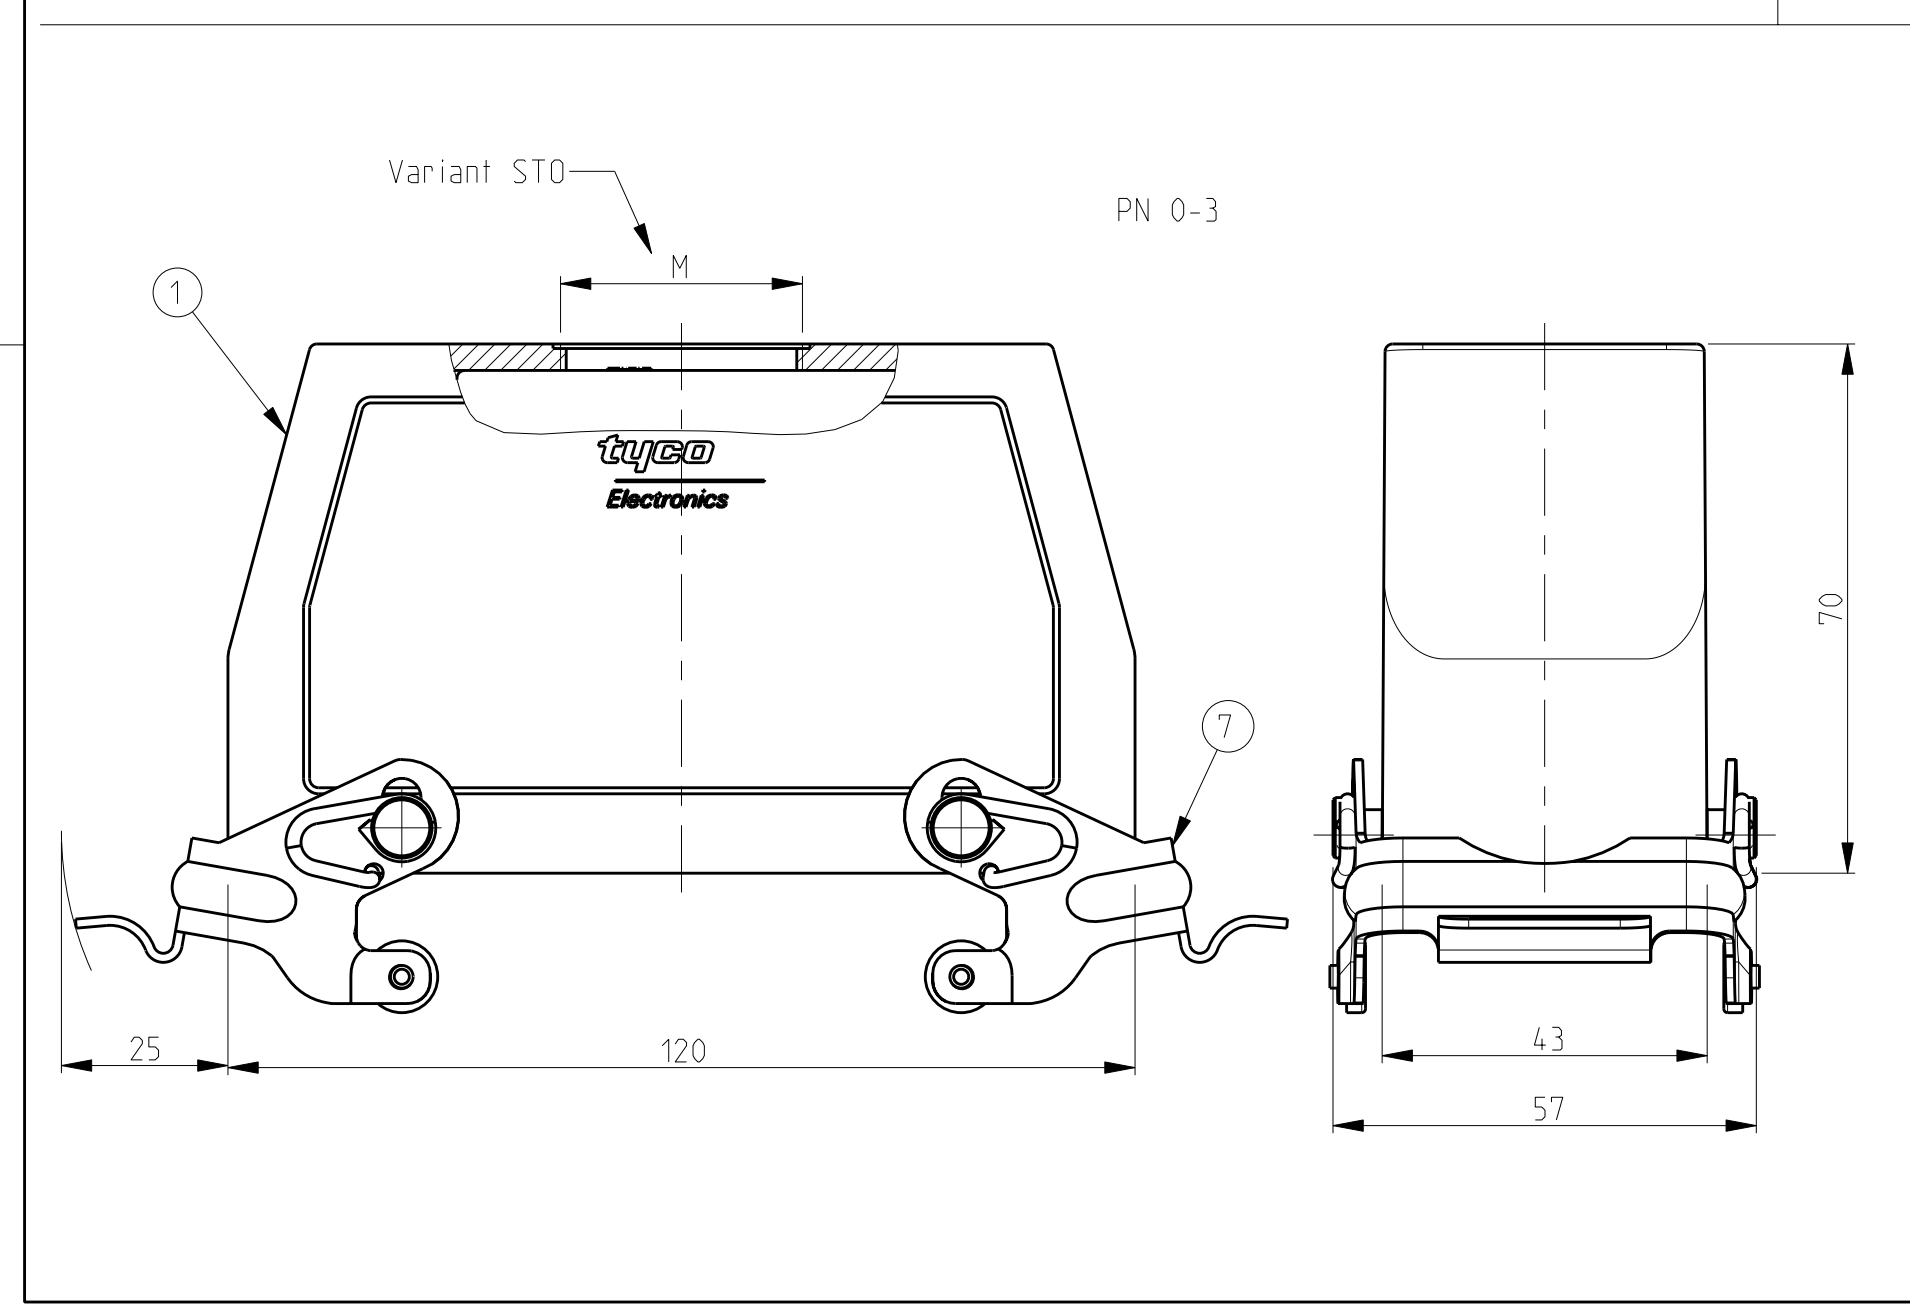

LOC		DIST		REVISIONS			
AI		P	LTB	DESCRIPTION	DATE	DWN	APVD
		A9		Released as per ECR-08-011918	12.May.2008	SP	TS

NOTES.

- Material:Housing:Aluminium Diecasting Alloy
- Surface-Powder Vannish Grey
-Aluminium Oxide +
-Vannish Black
-Chromit Passivation +
-Vannish Black
- Vannish on the inside not necessary
- Special Packaging
- Packaging
Quantity 5 Pieces in a box