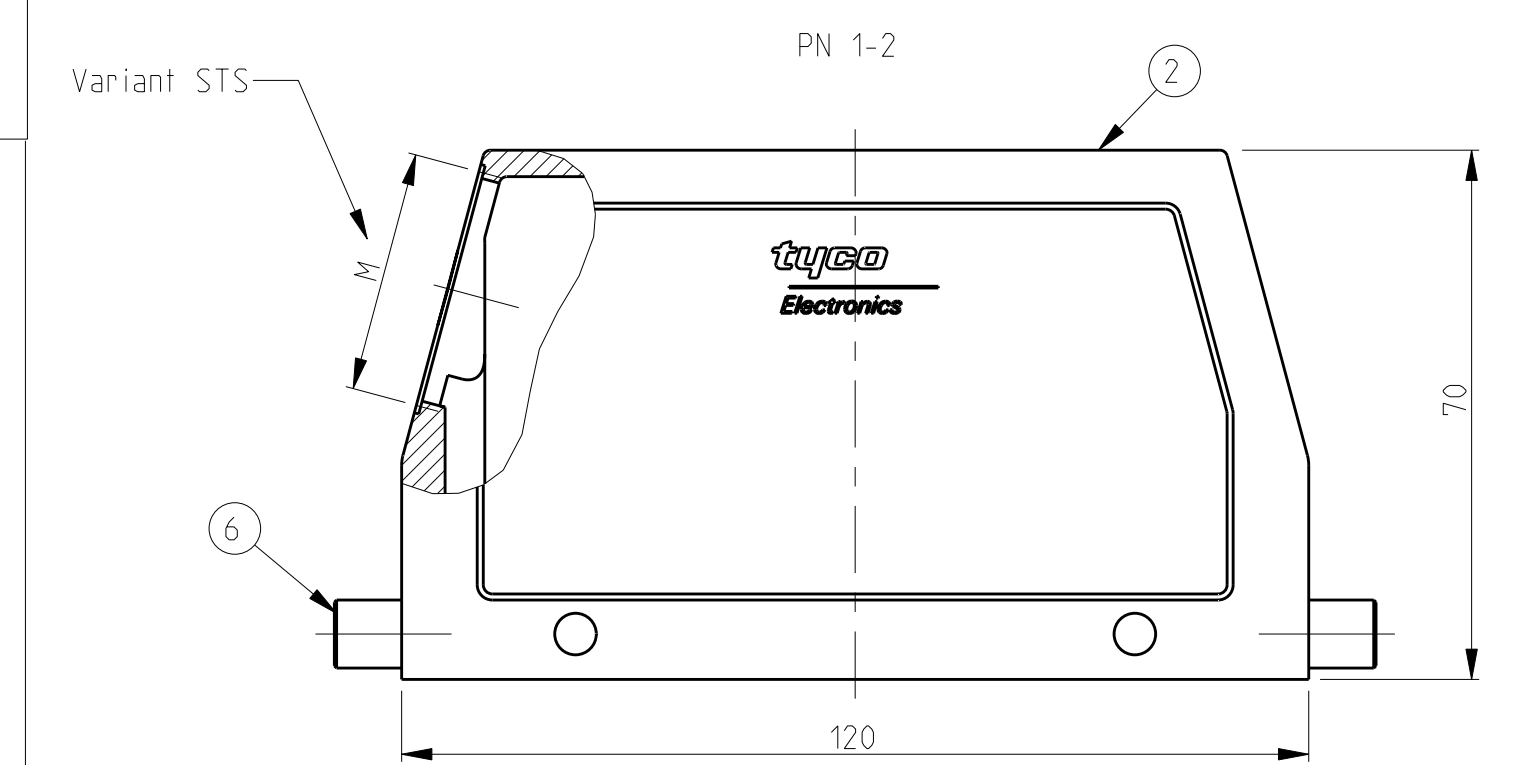

LOC		DIST		REVISIONS			
AI		P	LTB	DESCRIPTION	DATE	DWN	APVD
		A9		Released as per ECR-08-011918	12.May.2008	SP	TS

NOTES.

- Material:Housing:Aluminium Diecasting Alloy
- Surface-Powder Vannish Grey
-Aluminium Oxide +
-Vannish Black
-Chromit Passivation +
-Vannish Black
- Vannish on the inside not necessary
- Special Packaging
- Packaging
Quantity 5 Pieces in a box