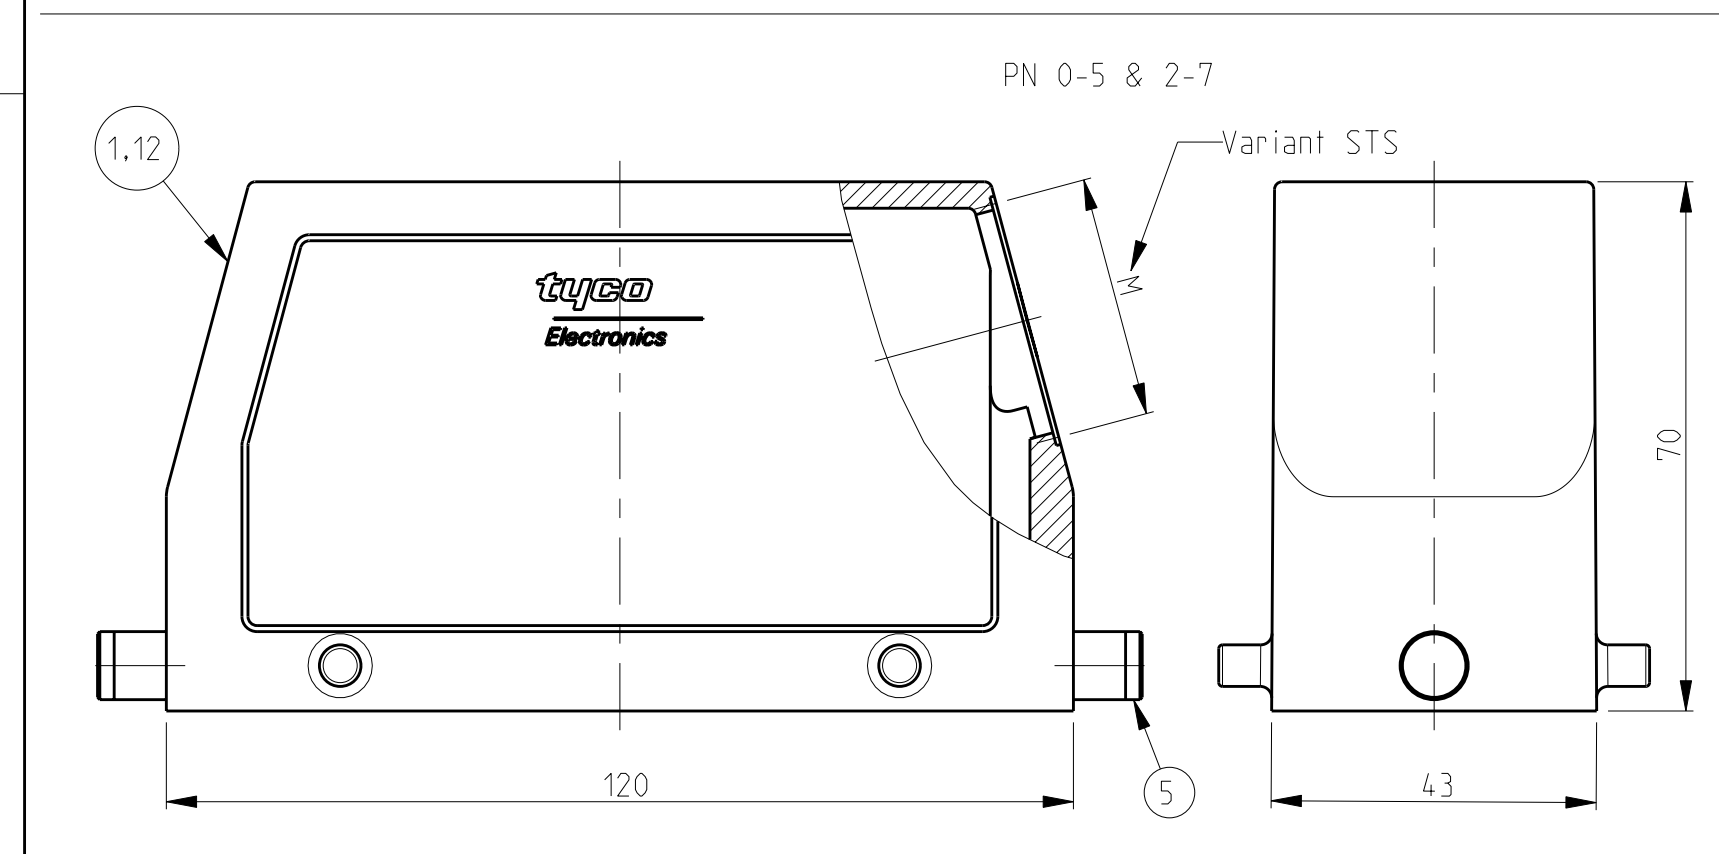

LOC		DIST		REVISIONS			
AI		P	LTB	DESCRIPTION	DATE	DWN	APVD
		A9		Released as per ECR-08-011918	12.May.2008	SP	TS

NOTES.

- Material:Housing:Aluminium Diecasting Alloy
- Surface-Powder Vannish Grey
-Aluminium Oxide +
-Vannish Black
-Chromit Passivation +
-Vannish Black
- Vannish on the inside not necessary
- Special Packaging
- Packaging
Quantity 5 Pieces in a box