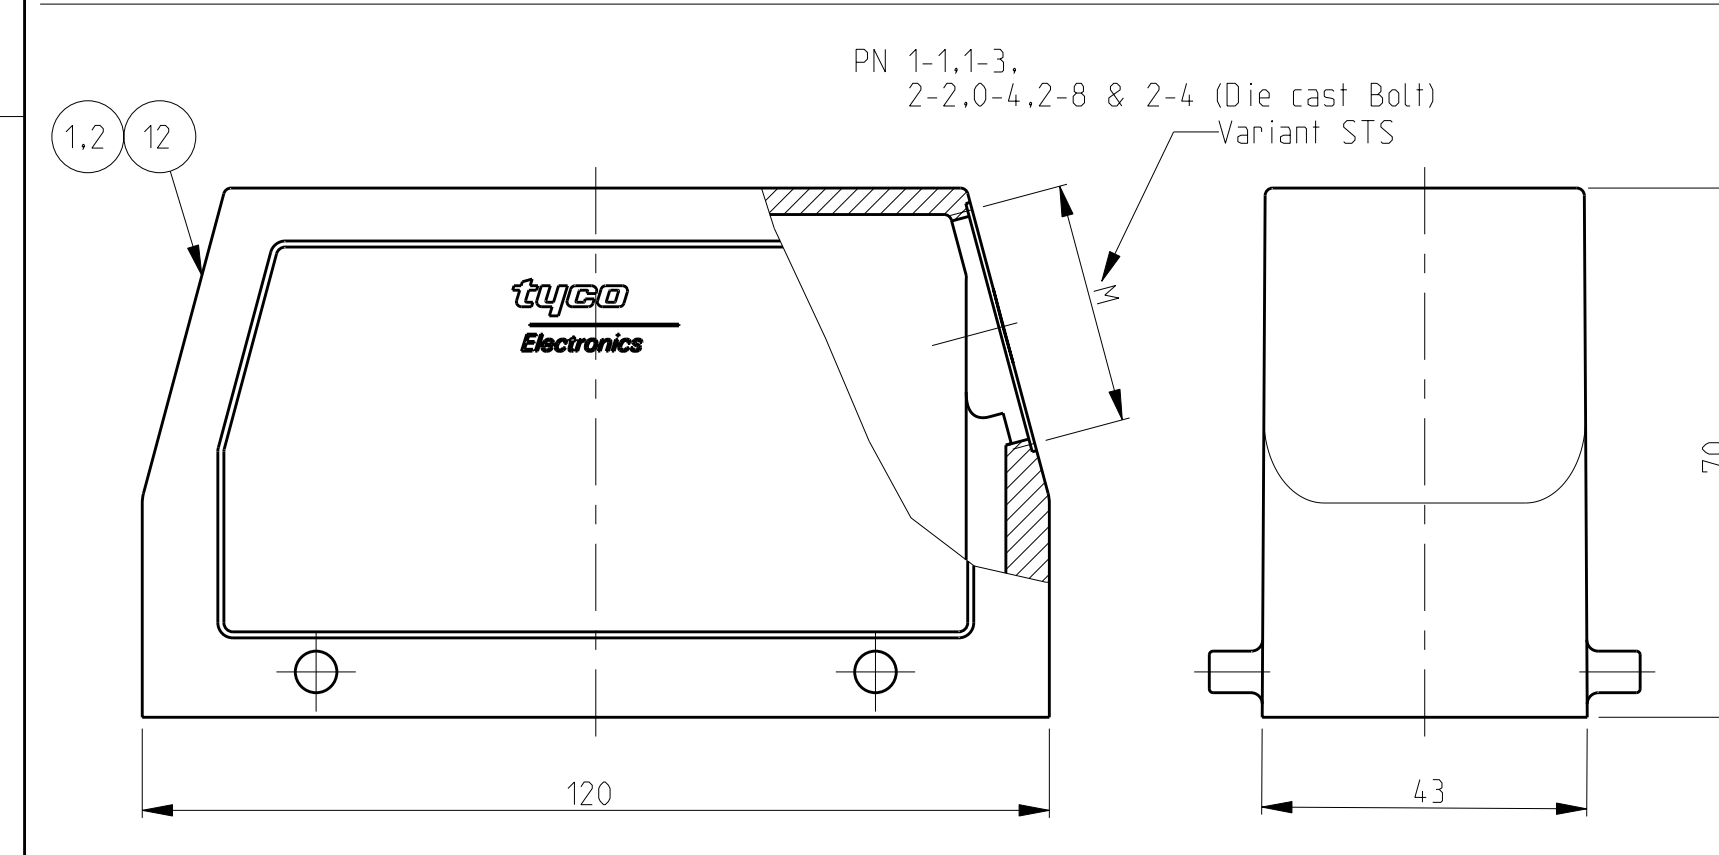

LOC		DIST		REVISIONS			
AI		P	LTB	DESCRIPTION	DATE	DWN	APVD
		A9		Released as per ECR-08-011918	12.May.2008	SP	TS

NOTES.

- Material:Housing:Aluminium Diecasting Alloy
- Surface-Powder Vannish Grey
-Aluminium Oxide +
-Vannish Black
-Chromit Passivation +
-Vannish Black
- Vannish on the inside not necessary
- Special Packaging
- Packaging
Quantity 5 Pieces in a box