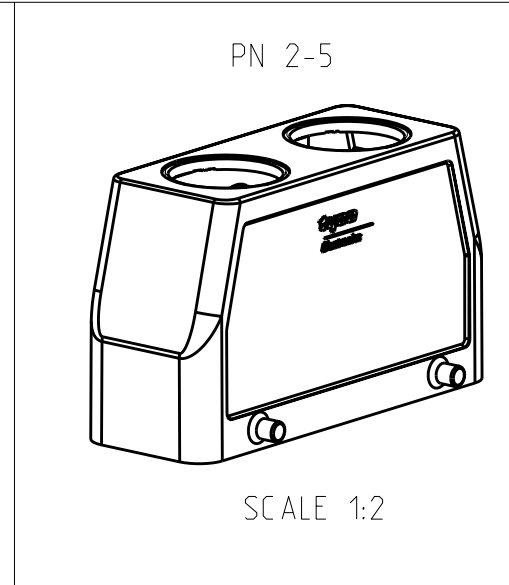

LOC		DIST		REVISIONS			
AI		P	LTB	DESCRIPTION	DATE	DWN	APVD
		A9		Released as per ECR-08-011918	12.May.2008	SP	TS

NOTES.

- Material:Housing:Aluminium Diecasting Alloy
- Surface-Powder Vannish Grey
-Aluminium Oxide +
-Vannish Black
-Chromit Passivation +
-Vannish Black
- Vannish on the inside not necessary
- Special Packaging
- Packaging
Quantity 5 Pieces in a box