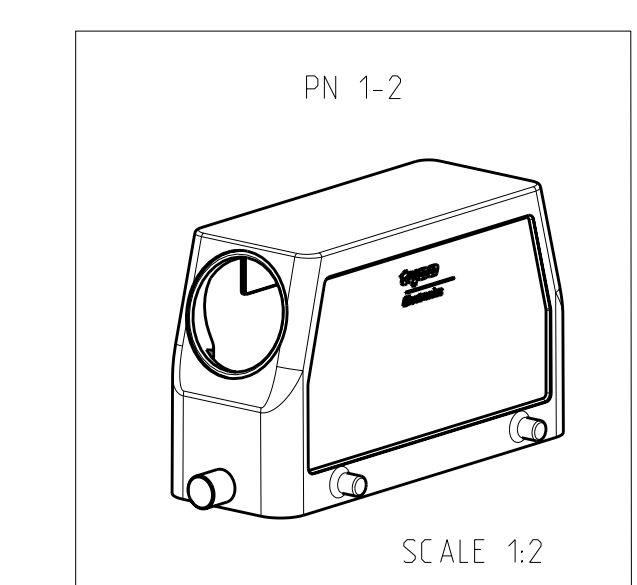

LOC		DIST		REVISIONS			
AI		P	LTB	DESCRIPTION	DATE	DWN	APVD
		A9		Released as per ECR-08-011918	12.May.2008	SP	TS

NOTES.

- Material:Housing:Aluminium Diecasting Alloy
- Surface-Powder Vannish Grey
-Aluminium Oxide +
-Vannish Black
-Chromit Passivation +
-Vannish Black
- Vannish on the inside not necessary
- Special Packaging
- Packaging
Quantity 5 Pieces in a box