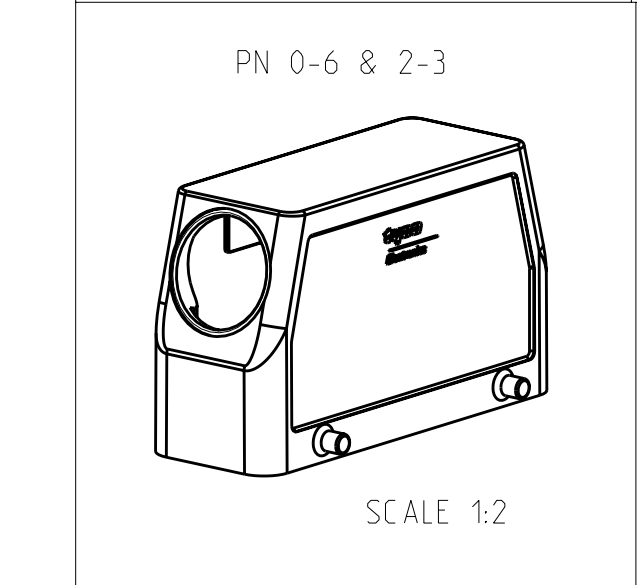

LOC		DIST		REVISIONS			
AI		P	LTB	DESCRIPTION	DATE	DWN	APVD
		A9		Released as per ECR-08-011918	12.May.2008	SP	TS

NOTES.

- Material:Housing:Aluminium Diecasting Alloy
- Surface-Powder Vannish Grey
-Aluminium Oxide +
-Vannish Black
-Chromit Passivation +
-Vannish Black
- Vannish on the inside not necessary
- Special Packaging
- Packaging
Quantity 5 Pieces in a box

NO	QTY	DESCRIPTION	MATERIAL	SURFACE	COLOR	ITEM NO	NOTES
1	1	HB-EMV Hood	Aluminium	Aluminium Chromated	Black	12	
1	1	HB Hood	Aluminium		Grey	11	2xM32
		ZB Central clip	Stainless Steel	Blank	Blue	10	
		ZB Central clip	Steel	Zinc Plated	Blue	9	
		YS Locking clip	Stainless Steel	Blank	Blue	8	
		YS Locking clip	Steel	Zinc Plated	Blue	7	
		LB Clip bolt	Stainless Steel	Blank	Blue	6	
		LB Clip bolt	Steel	Zinc Plated	Blue	5	
		VS Locking clip bolt	Stainless Steel	Blank	Grey	4	
		HB-EMV Hood	Aluminium		Grey	1	
		HB-K Hood	Aluminium	Aluminium Oxide	Black	2	
		HB Hood	Aluminium		Grey	1	