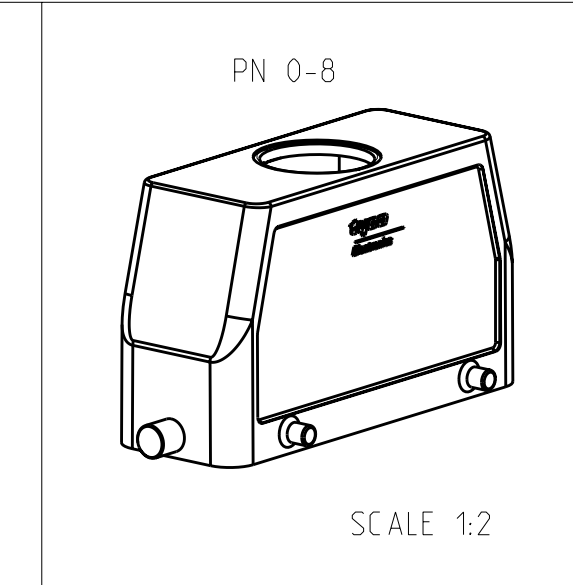

LOC		DIST		REVISIONS			
AI		P	LTB	DESCRIPTION	DATE	DWN	APVD
		A9		Released as per ECR-08-011918	12.May.2008	SP	TS

NOTES.

- Material:Housing:Aluminium Diecasting Alloy
- Surface-Powder Vannish Grey
-Aluminium Oxide +
-Vannish Black
-Chromit Passivation +
-Vannish Black
- Vannish on the inside not necessary
- Special Packaging
- Packaging
Quantity 5 Pieces in a box

NO	QTY	DESCRIPTION	MATERIAL	SURFACE	COLOR	ITEM NO	NOTES
1	1	HB-EMV Hood	Aluminium	Aluminium Chromated	Black	12	
1	1	HB Hood	Aluminium		Grey	11	2xM32
		ZB Central clip	Stainless Steel	Blank	Blue	10	
		ZB Central clip	Steel	Zinc Plated	Blue	9	
		YS Locking clip	Stainless Steel	Blank	Blue	8	
		YS Locking clip	Steel	Zinc Plated	Blue	7	
		LB Clip bolt	Stainless Steel	Blank	Blue	6	
		LB Clip bolt	Steel	Zinc Plated	Blue	5	
		VS Locking clip bolt	Stainless Steel	Blank	Grey	4	
		HB-EMV Hood	Aluminium		Grey	1	
		HB-K Hood	Aluminium	Aluminium Oxide	Black	2	
		HB Hood	Aluminium		Grey	1	