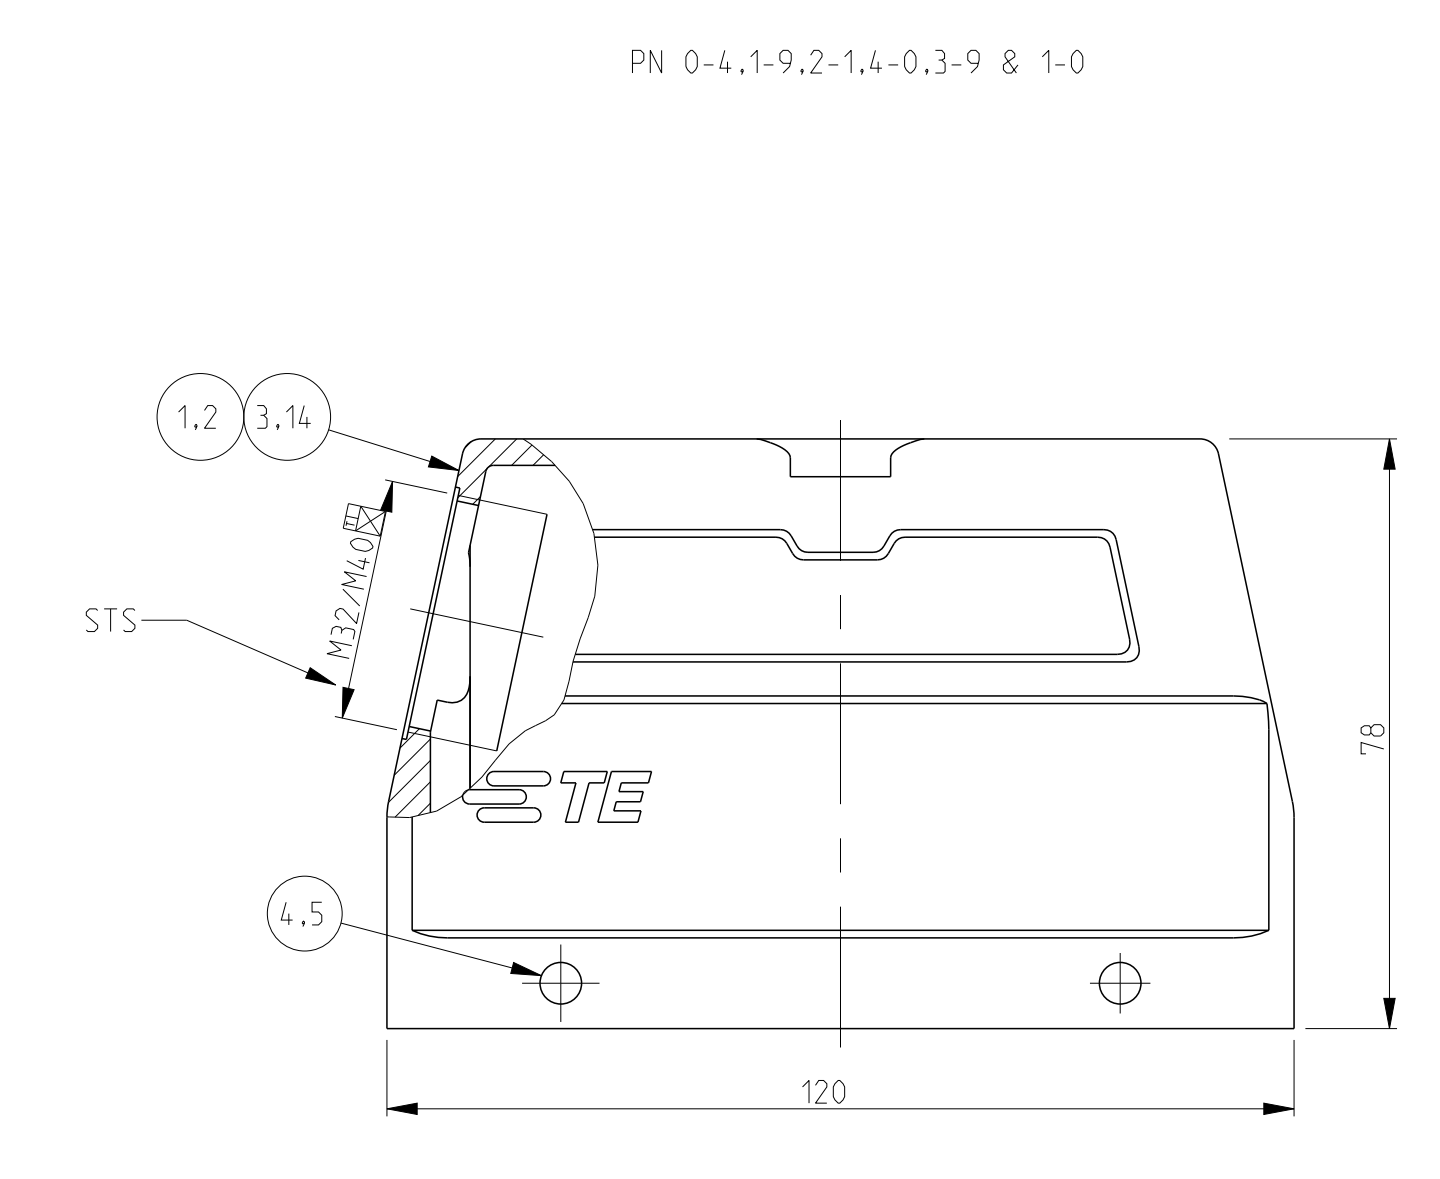

LOC	DIST	REVISIONS					
A1	-	P	LTN	DESCRIPTION	DATE	DRN	APPD
		A15	ECO-14-007563		27FEB2014	RK	MKO
		A16	ECR-14-013782		23SEP2014	RK	MKO
		A17	ECR-16-016696		24JUN2017	GE	MKO
		A18	ECR-16-016780		19NOV2017	GR	MKO

QTY	DESCRIPTION	MATERIAL	SURFACE	COLOR	ITEM NO	NOTES
1	HD-K HOOD	Aluminium	Aluminium oxide	Black	17	
1	HD HOOD	Aluminium		GREY	16	
1	HD HOOD	Aluminium		GREY	15	
1	HD-EMV Hood	Aluminium	chromit Al passivation	Black	14	
1	HD Hood	Aluminium		Grey	13	
1	HD Hood	Aluminium	Neutral	Grey	12	Without TE-Logo
1	ZB-Central clip	Stainless steel		Blank	11	
1	ZB-Central clip	Steel	Zinc plated	Blue	10	
2	LB-Clip bolt	Stainless steel		Blank	9	
2	LB-Clip bolt	Steel	Zinc plated	Blue	8	
2	VS-Side clip	Stainless steel		Blank	7	
2	VS-Side clip	Steel	Zinc plated	Blue	6	
2	VS-Clip bolt	Stainless steel		Blank	5	
2	VS-Clip bolt	Steel	Zinc plated	Blue	4	
1	HD Hood	Aluminium		Grey	3	Without TE-Logo
1	HD-K Hood	Aluminium	Aluminium oxide	Black	2	
1	HD Hood	Aluminium		Grey	1	

1. NOTES:
1. Material:Housing:Aluminium Diecasting Alloy
  2. Surface:Varnish grey
  3. Varnish on the inside not necessary
  4. Packaging Quantity 5 Pieces in a box
  5. Without TE-Product sign
  6. Special Packaging Quantity 50 Pieces in a Kanban box

THIS DRAWING IS A CONTROLLED DOCUMENT. DATE: 30-Nov-07
DIMENSIONS: SCHNEIDER 30-Nov-07
PRODUCT SPEC: 108-74.001/74.003
APPLICATION REF: 114-74.001/74.004
MATERIAL: ALUMINUM
FINISH: POLISHED
WEIGHT: -
Customer Drawing

STE TE Connectivity
Hood
HD .64 .STS .M32 /1.M4.0.G

SCALE: 5:1 SHEET 1 OF 1 REV: A18