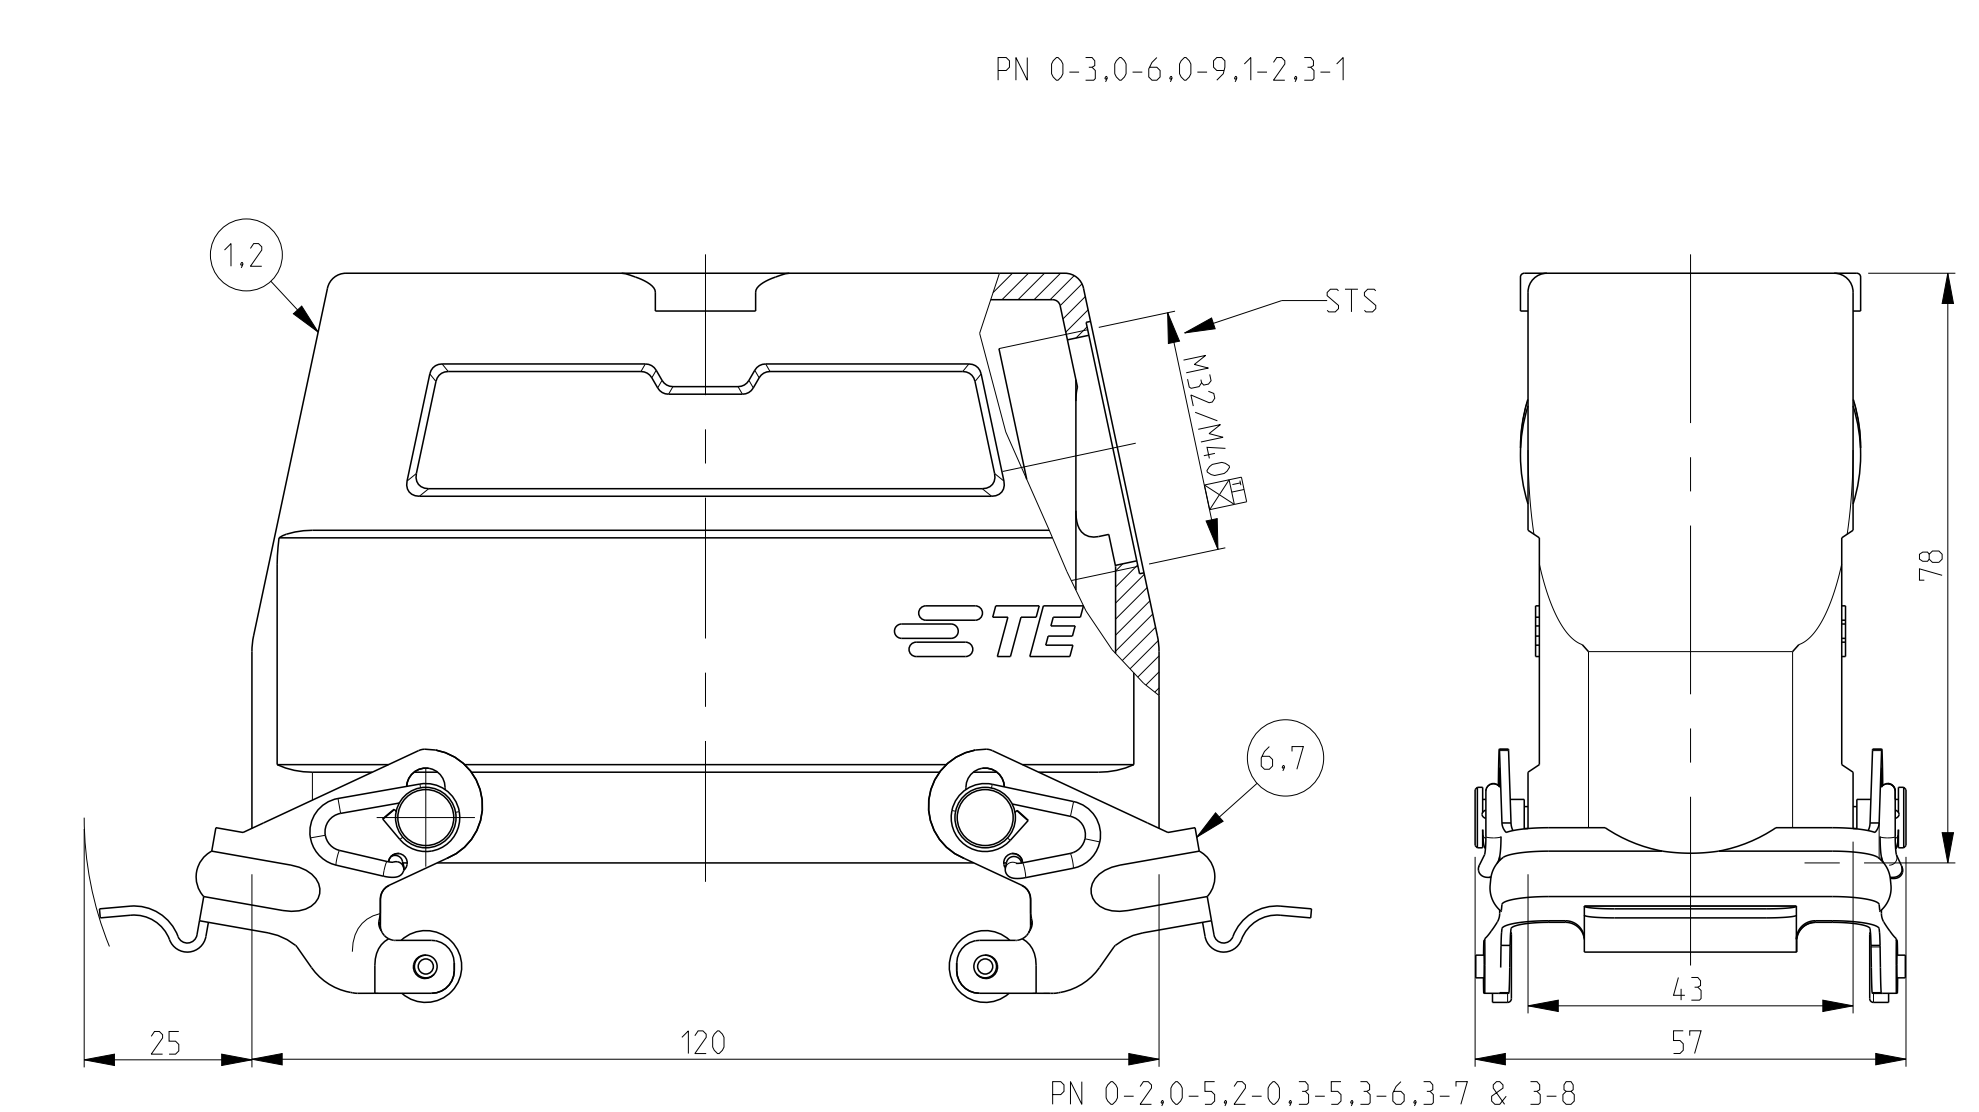

LOC	DIST	REVISIONS					
A1	-	P	LTN	DESCRIPTION	DATE	DRN	APPD
		A15	ECO-14-007563		27FEB2014	RK	MKO
		A16	ECR-14-013782		23SEP2014	RK	MKO
		A17	ECR-16-016696		24JUN2017	GE	MKO
		A18	ECR-16-016780		19NOV2017	GR	MKO

QTY	DESCRIPTION	MATERIAL	SURFACE	COLOR	ITEM NO	NOTES
1	HD-K HOOD	Aluminium	Aluminium oxide	Black	17	
1	HD HOOD	Aluminium		GREY	16	
1	HD HOOD	Aluminium		GREY	15	
1	HD-EMV Hood	Aluminium	chromit Al passivation	Black	14	
1	HD Hood	Aluminium		Grey	13	
1	HD Hood	Aluminium	Neutral	Grey	12	Without TE-Logo
1	ZB-Central clip	Stainless steel		Blank	11	
1	ZB-Central clip	Steel	Zinc plated	Blue	10	
2	LB-Clip bolt	Stainless steel		Blank	9	
2	LB-Clip bolt	Steel	Zinc plated	Blue	8	
2	VS-Side clip	Stainless steel		Blank	7	
2	VS-Side clip	Steel	Zinc plated	Blue	6	
2	VS-Clip bolt	Stainless steel		Blank	5	
2	VS-Clip bolt	Steel	Zinc plated	Blue	4	
1	HD Hood	Aluminium		Grey	3	Without TE-Logo
1	HD-K Hood	Aluminium	Aluminium oxide	Black	2	
1	HD Hood	Aluminium		Grey	1	

1. NOTES:
1. Material:Housing:Aluminium Diecasting Alloy
  2. Surface:Varnish grey
  3. Varnish on the inside not necessary
  4. Packaging Quantity 5 Pieces in a box
  5. Without TE-Product sign
  6. Special Packaging Quantity 50 Pieces in a Kanban box

THIS DRAWING IS A CONTROLLED DOCUMENT. DATE: 30-Nov-07
DIMENSIONS: SCHNEIDER 30-Nov-07
PRODUCT SPEC: 108-74.001/74.003
APPLICATION REF: 114-74.001/74.004
MATERIAL: ALUMINUM
FINISH: POLISHED
WEIGHT: -
Customer Drawing

STE TE Connectivity
Hood
HD .64 .STS .M32 /1.M4.0.G

SCALE: 5:1 SHEET 1 OF 1 REV: A18