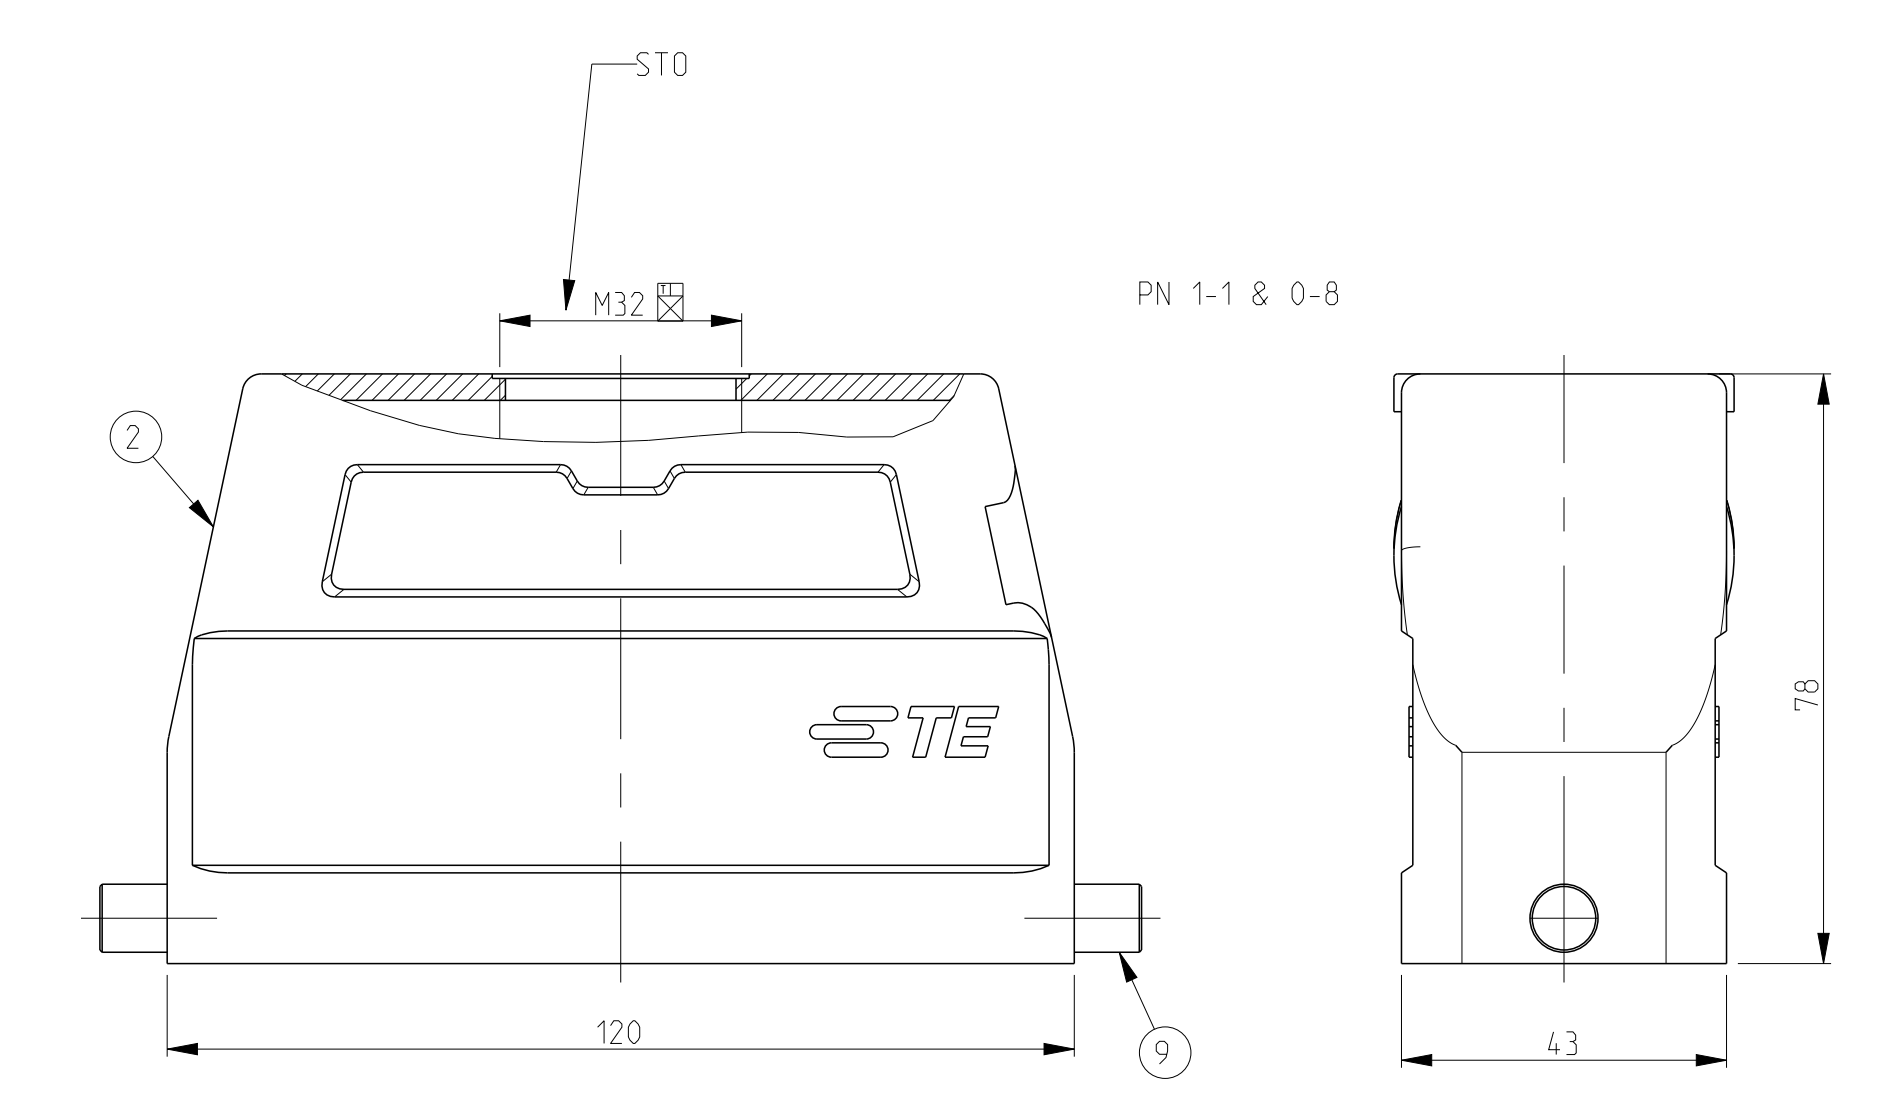

LOC	DIST	REVISIONS					
A1	-	P	LTN	DESCRIPTION	DATE	DRN	APPD
		A15	ECO-14-007563		27FEB2014	RK	MKO
		A16	ECR-14-013782		23SEP2014	RK	MKO
		A17	ECR-16-016696		24JUN2017	GE	MKO
		A18	ECR-16-016780		19NOV2017	GR	MKO

QTY	DESCRIPTION	MATERIAL	SURFACE	COLOR	ITEM NO	NOTES
1	HD-K HOOD	Aluminium	Aluminium oxide	Black	17	
1	HD HOOD	Aluminium		GREY	16	
1	HD HOOD	Aluminium		GREY	15	
1	HD-EMV Hood	Aluminium	chromit Al passivation	Black	14	
1	HD Hood	Aluminium		Grey	13	
1	HD Hood	Aluminium	Neutral	Grey	12	Without TE-Logo
1	ZB-Central clip	Stainless steel		Blank	11	
1	ZB-Central clip	Steel	Zinc plated	Blue	10	
2	LB-Clip bolt	Stainless steel		Blank	9	
2	LB-Clip bolt	Steel	Zinc plated	Blue	8	
2	VS-Side clip	Stainless steel		Blank	7	
2	VS-Side clip	Steel	Zinc plated	Blue	6	
2	VS-Clip bolt	Stainless steel		Blank	5	
2	VS-Clip bolt	Steel	Zinc plated	Blue	4	
1	HD Hood	Aluminium		Grey	3	Without TE-Logo
1	HD-K Hood	Aluminium	Aluminium oxide	Black	2	
1	HD Hood	Aluminium		Grey	1	

1. NOTES:
1. Material:Housing:Aluminium Diecasting Alloy
  2. Surface:Varnish grey
  3. Varnish on the inside not necessary
  4. Packaging Quantity 5 Pieces in a box
  5. Without TE-Product sign
  6. Special Packaging Quantity 50 Pieces in a Kanban box

THIS DRAWING IS A CONTROLLED DOCUMENT. DATE: 30-Nov-07
DIMENSIONS: SCHNEIDER 30-Nov-07
PRODUCT SPEC: 108-74.001/74.003
APPLICATION REF: 114-74.001/74.004
MATERIAL: ALUMINUM
FINISH: POLISHED
WEIGHT: -
Customer Drawing

STE TE Connectivity
Hood
HD .64 .STS .M32 /1.M4.0.G

SCALE: 5:1 SHEET 1 OF 1 REV: A18