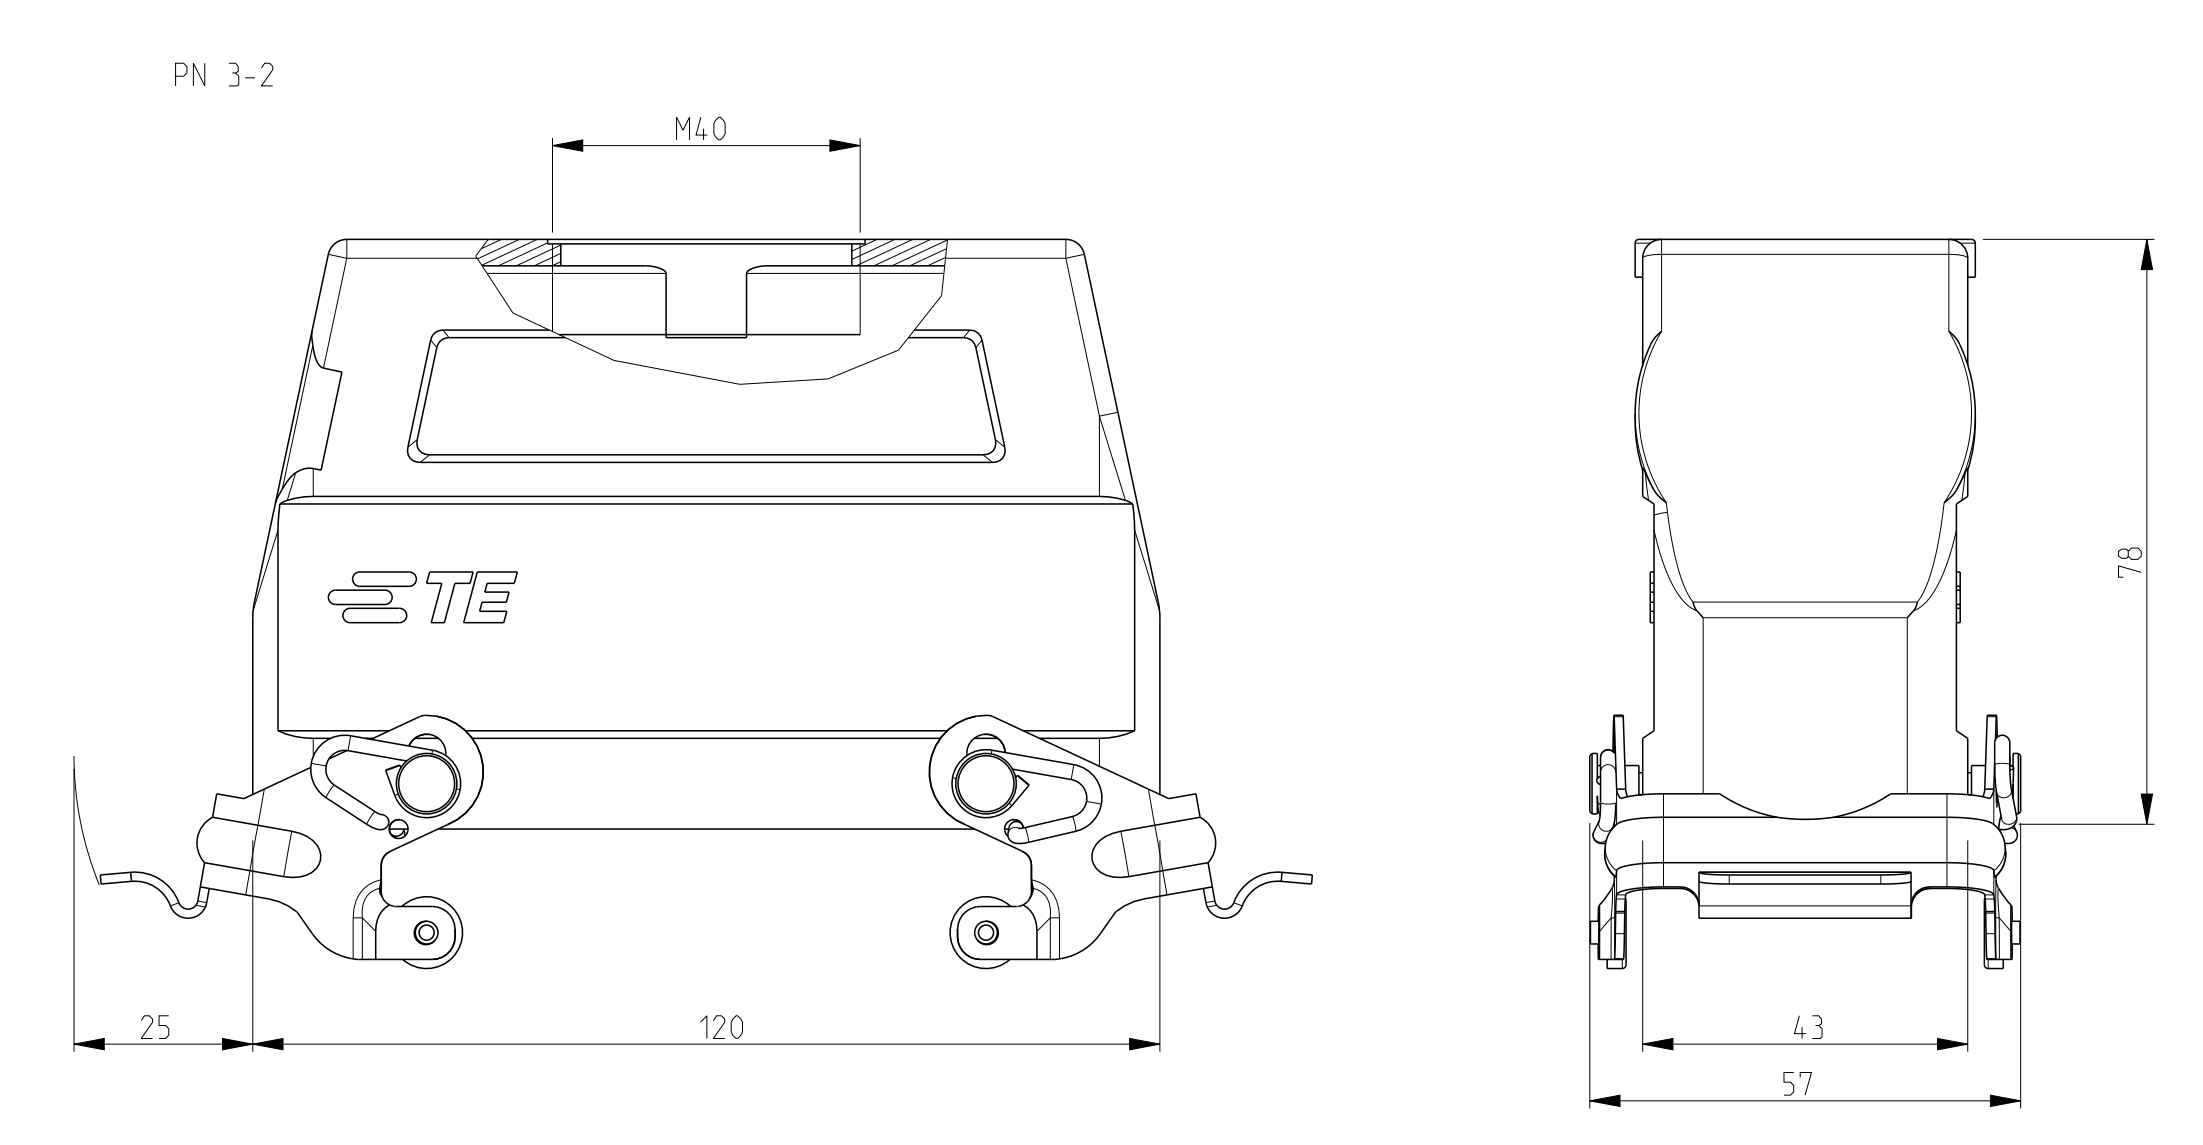

LOC	DIST	REVISIONS					
A1	-	P	LTN	DESCRIPTION	DATE	DRN	APPD
		A15	ECO-14-007563		27FEB2014	RK	MKO
		A16	ECR-14-013782		23SEP2014	RK	MKO
		A17	ECR-16-016696		24JUN2017	GE	MKO
		A18	ECR-16-016780		19NOV2017	GR	MKO

QTY	DESCRIPTION	MATERIAL	SURFACE	COLOR	ITEM NO	NOTES
1	HD-K HOOD	Aluminium	Aluminium oxide	Black	17	
1	HD HOOD	Aluminium		GREY	16	
1	HD HOOD	Aluminium		GREY	15	
1	HD-EMV Hood	Aluminium	chromit Al passivation	Black	14	
1	HD Hood	Aluminium		Grey	13	
1	HD Hood	Aluminium	Neutral	Grey	12	Without TE-Logo
1	ZB-Central clip	Stainless steel		Blank	11	
1	ZB-Central clip	Steel	Zinc plated	Blue	10	
2	LB-Clip bolt	Stainless steel		Blank	9	
2	LB-Clip bolt	Steel	Zinc plated	Blue	8	
2	VS-Side clip	Stainless steel		Blank	7	
2	VS-Side clip	Steel	Zinc plated	Blue	6	
2	VS-Clip bolt	Stainless steel		Blank	5	
2	VS-Clip bolt	Steel	Zinc plated	Blue	4	
1	HD Hood	Aluminium		Grey	3	Without TE-Logo
1	HD-K Hood	Aluminium	Aluminium oxide	Black	2	
1	HD Hood	Aluminium		Grey	1	

1. NOTES:
1. Material:Housing:Aluminium Diecasting Alloy
  2. Surface:Varnish grey
  3. Varnish on the inside not necessary
  4. Packaging Quantity 5 Pieces in a box
  5. Without TE-Product sign
  6. Special Packaging Quantity 50 Pieces in a Kanban box

THIS DRAWING IS A CONTROLLED DOCUMENT. DATE: 30-Nov-07
DIMENSIONS: SCHNEIDER 30-Nov-07
PRODUCT SPEC: 108-74.001/74.003
APPLICATION REF: 114-74.001/74.004
MATERIAL: ALUMINUM
FINISH: POLISHED
WEIGHT: -
Customer Drawing

STE TE Connectivity
Hood
HD .64 .STS .M32 /1.M4.0.G

SCALE: 5:1 SHEET 1 OF 1 REV: A18