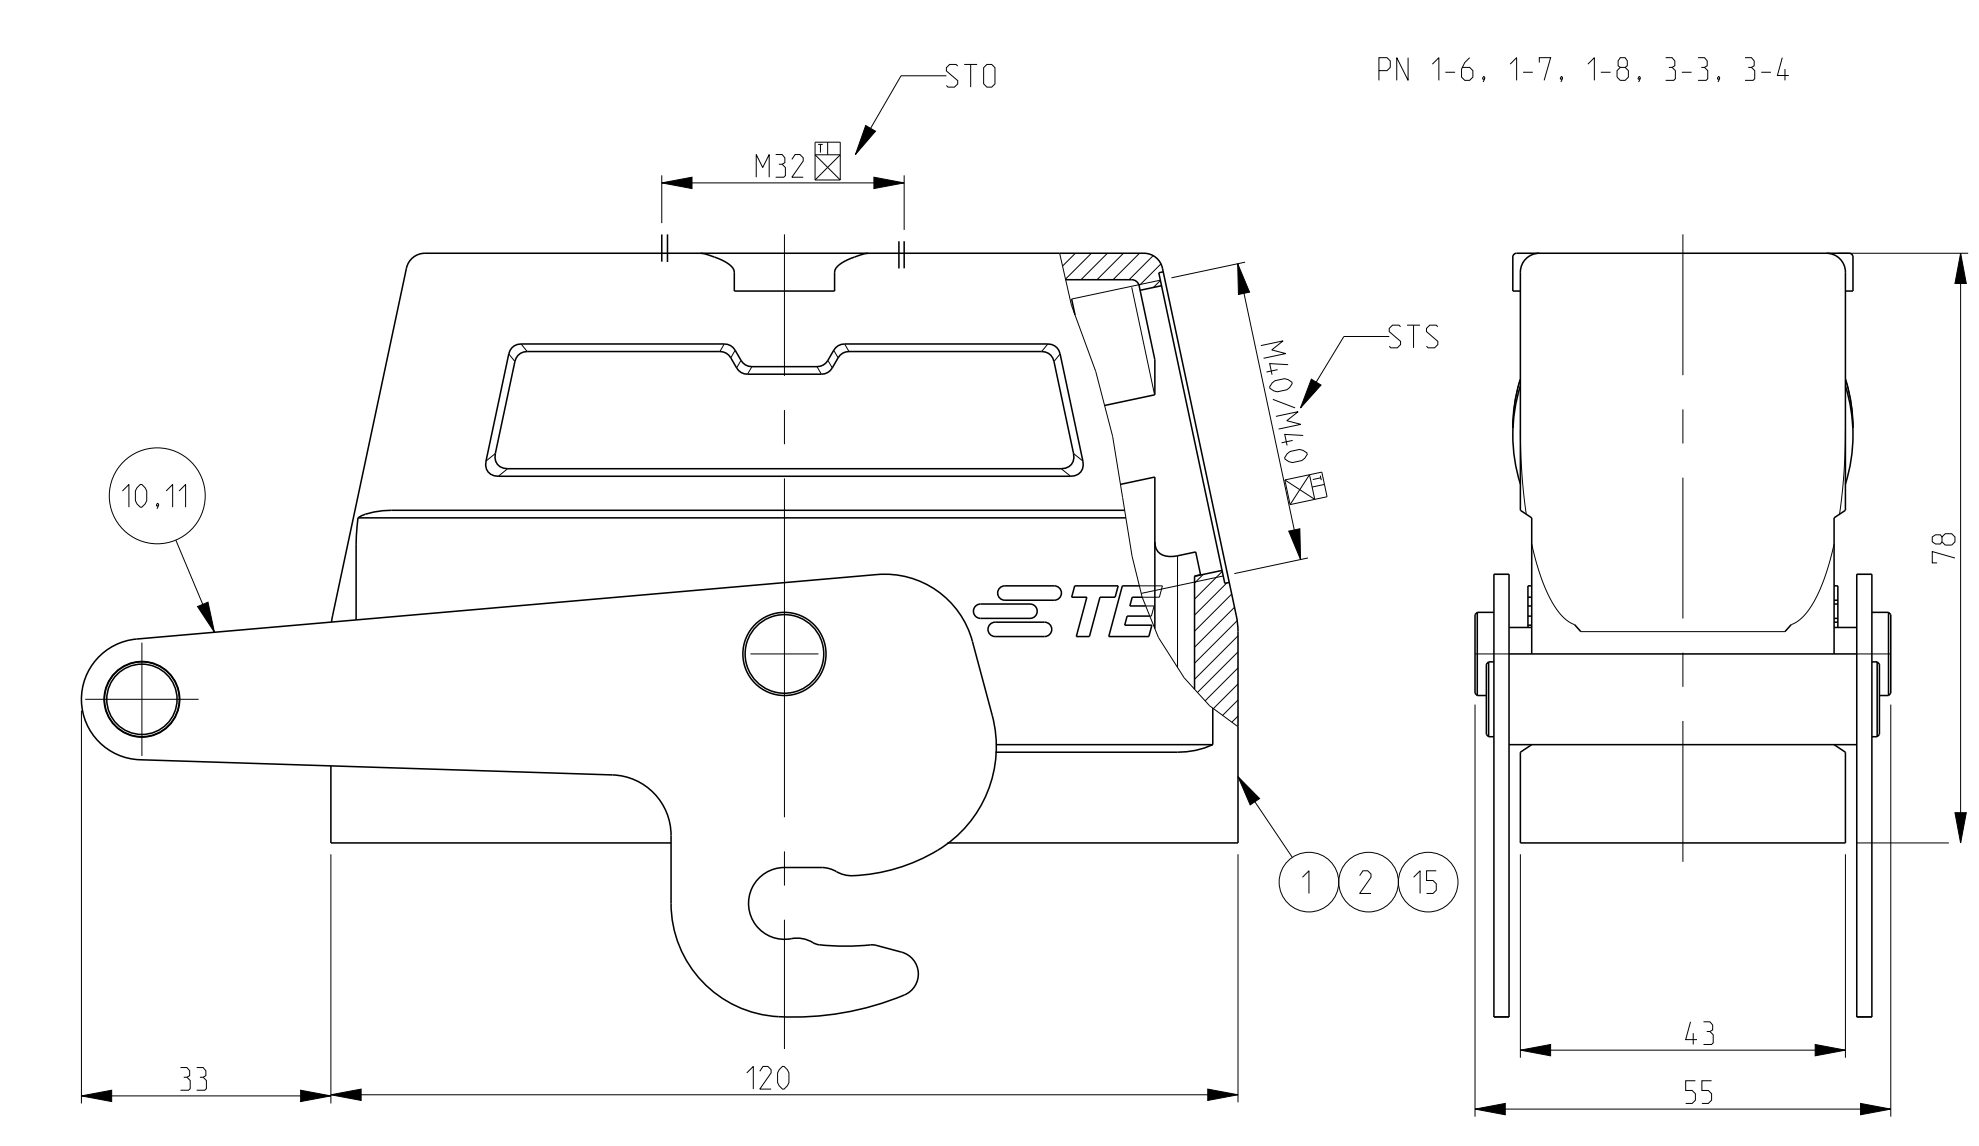

QTY	DESCRIPTION	MATERIAL	SURFACE	COLOR	ITEM NO	NOTES
1	HD-K HOOD	Aluminium	Aluminium oxide	Black	17	
1	HD HOOD	Aluminium		GREY	16	
1	HD HOOD	Aluminium		GREY	15	
1	HD-EMV Hood	Aluminium	chromit Al passivation	Black	14	
1	HD Hood	Aluminium		Grey	13	
1	HD Hood	Aluminium	Neutral	Grey	12	Without TE-Logo
1	ZB-Central clip	Stainless steel		Blank	11	
1	ZB-Central clip	Steel	Zinc plated	Blue	10	
2	LB-Clip bolt	Stainless steel		Blank	9	
2	LB-Clip bolt	Steel	Zinc plated	Blue	8	
2	VS-Side clip	Stainless steel		Blank	7	
2	VS-Side clip	Steel	Zinc plated	Blue	6	
2	VS-Clip bolt	Stainless steel		Blank	5	
2	VS-Clip bolt	Steel	Zinc plated	Blue	4	
1	HD Hood	Aluminium		Grey	3	Without TE-Logo
1	HD-K Hood	Aluminium	Aluminium oxide	Black	2	
1	HD Hood	Aluminium		Grey	1	

- NOTES:
- Material:Housing:Aluminium Diecasting Alloy
  - Surface:Varnish grey
  - Varnish on the inside not necessary
  - Packaging Quantity 5 Pieces in a box
  - Without TE-Product sign
  - Special Packaging Quantity 50 Pieces in a Kanban box

THIS DRAWING IS A CONTROLLED DOCUMENT. DATE: 30-Nov-07  
 DIMENSIONS: SCHNEIDER 30-Nov-07  
 PRODUCT SPEC: 108-74.001/74.003  
 APPLICATION REF: 114-74.001/74.004  
 MATERIAL: ALUMINUM  
 FINISH: POLISHED  
 WEIGHT: -  
 Customer Drawing

**STE** TE Connectivity  
 Hood  
 HD .64 .STS .M32 /1.M4.0.G

SCALE: 5:1 SHEET 1 OF 1 REV: A18