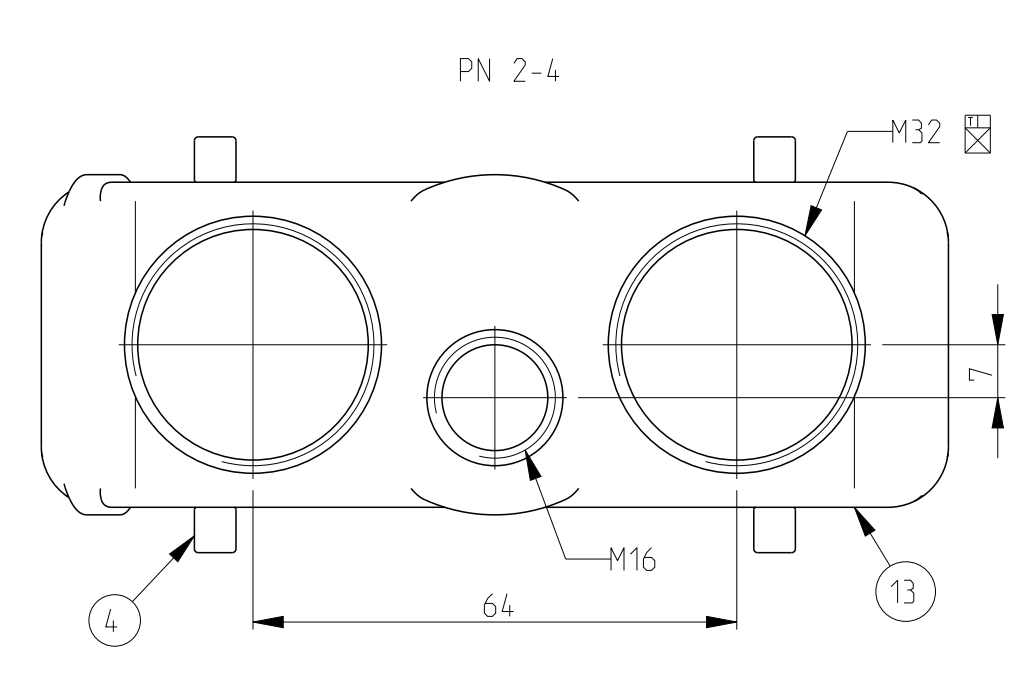

QTY	DESCRIPTION	MATERIAL	SURFACE	COLOR	ITEM NO	NOTES
1	HD-K HOOD	Aluminium	Aluminium oxide	Black	17	
1	HD HOOD	Aluminium		GREY	16	
1	HD HOOD	Aluminium		GREY	15	
1	HD-EMV Hood	Aluminium	chromit Al passivation	Black	14	
1	HD Hood	Aluminium		Grey	13	
1	HD Hood	Aluminium	Neutral	Grey	12	Without TE-Logo
1	ZB-Central clip	Stainless steel		Blank	11	
1	ZB-Central clip	Steel	Zinc plated	Blue	10	
2	LB-Clip bolt	Stainless steel		Blank	9	
2	LB-Clip bolt	Steel	Zinc plated	Blue	8	
2	VS-Side clip	Stainless steel		Blank	7	
2	VS-Side clip	Steel	Zinc plated	Blue	6	
2	VS-Clip bolt	Stainless steel		Blank	5	
2	VS-Clip bolt	Steel	Zinc plated	Blue	4	
1	HD Hood	Aluminium		Grey	3	Without TE-Logo
1	HD-K Hood	Aluminium	Aluminium oxide	Black	2	
1	HD Hood	Aluminium		Grey	1	

- NOTES:
- Material:Housing:Aluminium Diecasting Alloy
  - Surface:Varnish grey
  - Varnish on the inside not necessary
  - Packaging Quantity 5 Pieces in a box
  - Without TE-Product sign
  - Special Packaging Quantity 50 Pieces in a Kanban box

THIS DRAWING IS A CONTROLLED DOCUMENT. DATE: 30-Nov-07  
 DIMENSIONS: SCHNEIDER 30-Nov-07  
 PRODUCT SPEC: 108-74.001/74.003  
 APPLICATION REF: 114-74.001/74.004  
 MATERIAL: ALUMINUM  
 FINISH: POLISHED  
 WEIGHT: -  
 Customer Drawing

**STE** TE Connectivity  
 Hood  
 HD .64 .STS .M32 /1.M4.0.G

SCALE: 5:1 SHEET 1 OF 1 REV: A18