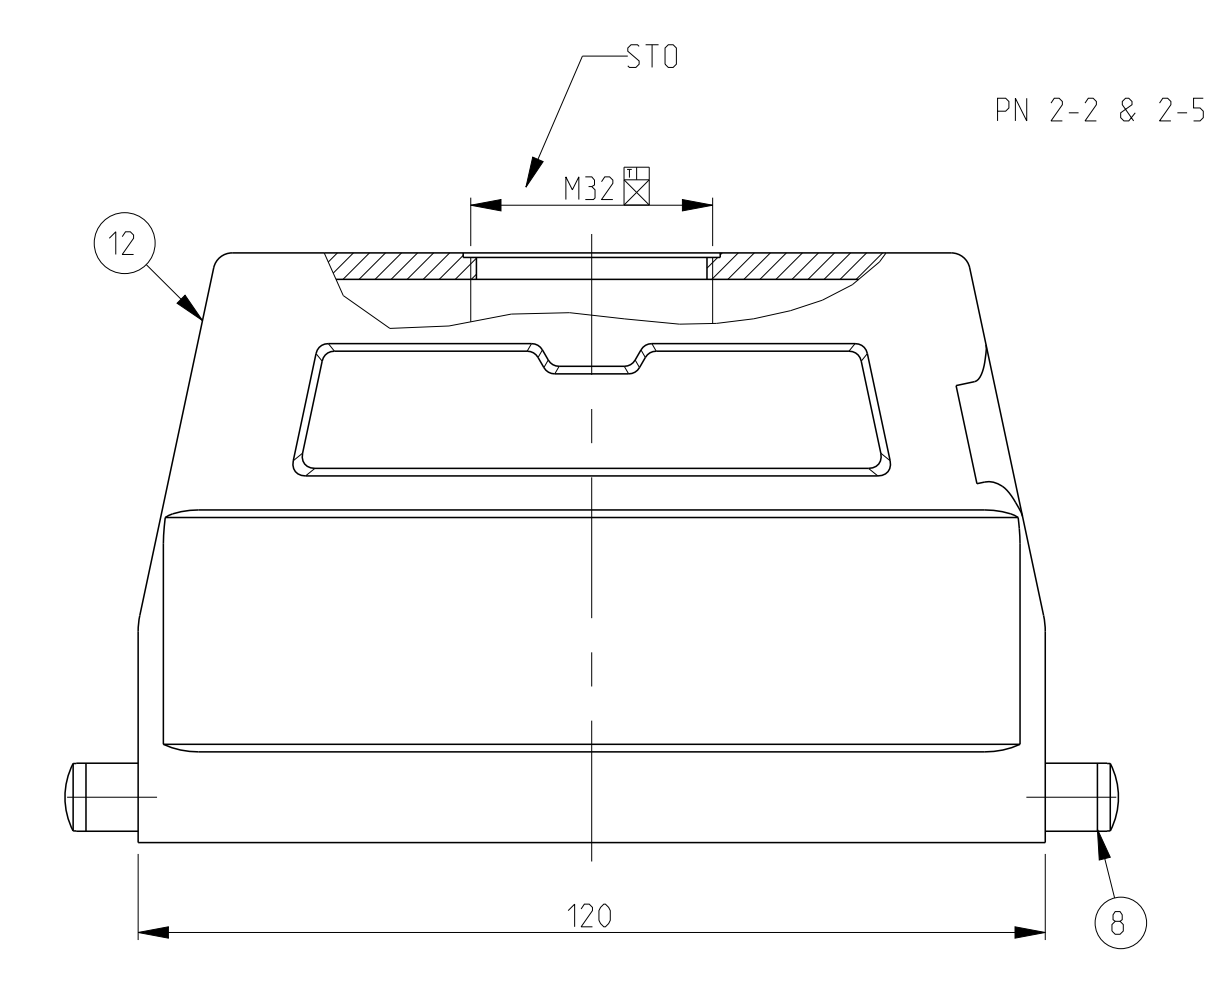

LOC	DIST	REVISIONS					
A1	-	P	LTN	DESCRIPTION	DATE	DRN	APPD
		A15	ECO-14-007563		27FEB2014	RK	MKO
		A16	ECR-14-013782		23SEP2014	RK	MKO
		A17	ECR-16-016696		24JUN2017	GE	MKO
		A18	ECR-16-016780		19NOV2017	GR	MKO

QTY	DESCRIPTION	MATERIAL	SURFACE	COLOR	ITEM NO	NOTES
1	HD-K HOOD	Aluminium	Aluminium oxide	Black	17	
1	HD HOOD	Aluminium		GREY	16	
1	HD HOOD	Aluminium		GREY	15	
1	HD-EMV Hood	Aluminium	chromit Al passivation	Black	14	
1	HD Hood	Aluminium		Grey	13	
1	HD Hood	Aluminium	Neutral	Grey	12	Without TE-Logo
1	ZB-Central clip	Stainless steel		Blank	11	
1	ZB-Central clip	Steel	Zinc plated	Blue	10	
2	LB-Clip bolt	Stainless steel		Blank	9	
2	LB-Clip bolt	Steel	Zinc plated	Blue	8	
2	VS-Side clip	Stainless steel		Blank	7	
2	VS-Side clip	Steel	Zinc plated	Blue	6	
2	VS-Clip bolt	Stainless steel		Blank	5	
2	VS-Clip bolt	Steel	Zinc plated	Blue	4	
1	HD Hood	Aluminium		Grey	3	Without TE-Logo
1	HD-K Hood	Aluminium	Aluminium oxide	Black	2	
1	HD Hood	Aluminium		Grey	1	

1. NOTES:
1. Material:Housing:Aluminium Diecasting Alloy
  2. Surface:Varnish grey
  3. Varnish on the inside not necessary
  4. Packaging Quantity 5 Pieces in a box
  5. Without TE-Product sign
  6. Special Packaging Quantity 50 Pieces in a Kanban box

THIS DRAWING IS A CONTROLLED DOCUMENT. DATE: 30-Nov-07
DIMENSIONS: SCHNEIDER 30-Nov-07
PRODUCT SPEC: 108-74.001/74.003
APPLICATION REF: 114-74.001/74.004
MATERIAL: ALUMINUM
FINISH: POLISHED
WEIGHT: -
Customer Drawing

STE TE Connectivity
Hood
HD .64 .STS .M32 /1.M4.0.G

SCALE: 5:1 SHEET 1 OF 1 REV: A18