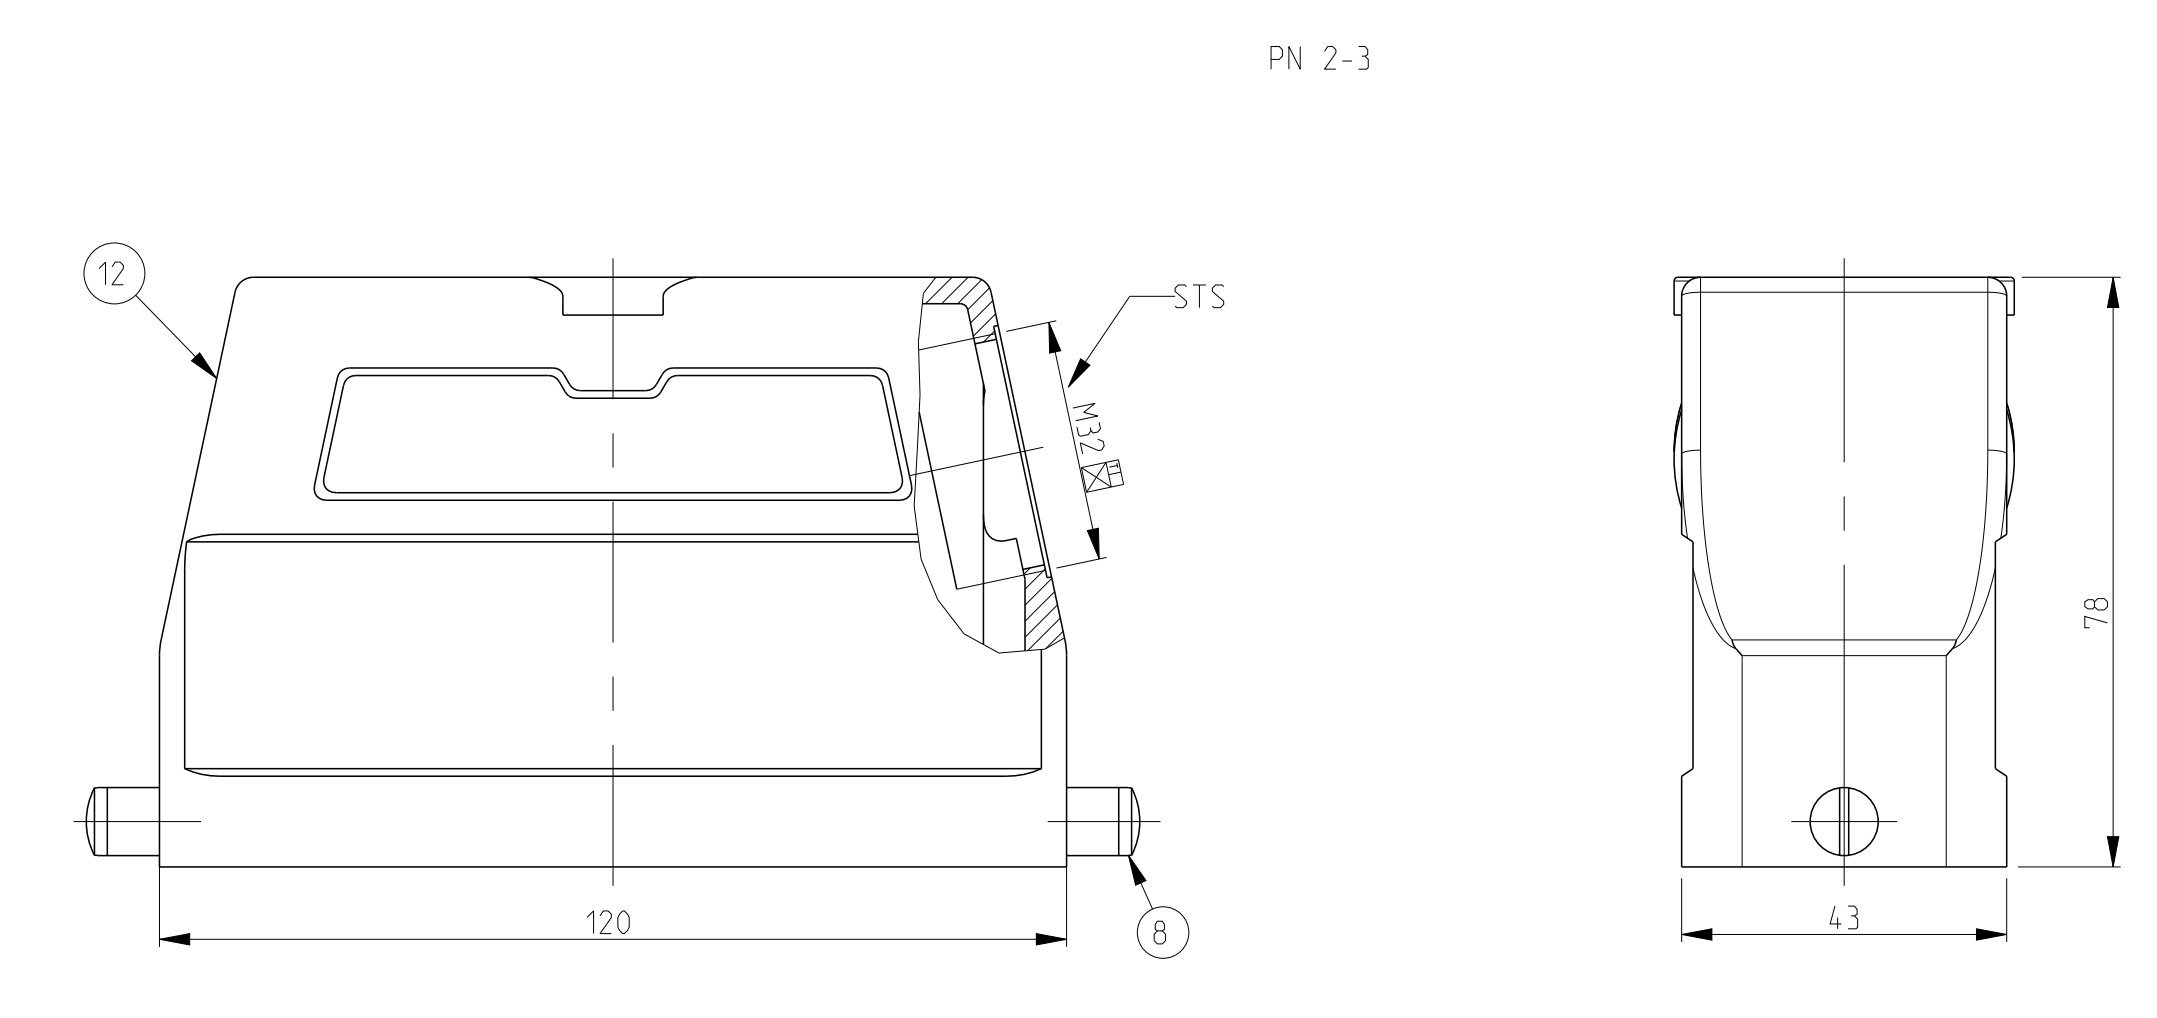

LOC	DIST	REVISIONS					
A1	-	P	LTN	DESCRIPTION	DATE	DRN	APPD
		A15	ECO-14-007563		27FEB2014	RK	MKO
		A16	ECR-14-013782		23SEP2014	RK	MKO
		A17	ECR-16-016696		24JUN2017	GE	MKO
		A18	ECR-16-016780		19NOV2017	GR	MKO

QTY	DESCRIPTION	MATERIAL	SURFACE	COLOR	ITEM NO	NOTES
1	HD-K HOOD	Aluminium	Aluminium oxide	Black	17	
1	HD HOOD	Aluminium		GREY	16	
1	HD HOOD	Aluminium		GREY	15	
1	HD-EMV Hood	Aluminium	chromit Al passivation	Black	14	
1	HD Hood	Aluminium		Grey	13	
1	HD Hood	Aluminium	Neutral	Grey	12	Without TE-Logo
1	ZB-Central clip	Stainless steel		Blank	11	
1	ZB-Central clip	Steel	Zinc plated	Blue	10	
2	LB-Clip bolt	Stainless steel		Blank	9	
2	LB-Clip bolt	Steel	Zinc plated	Blue	8	
2	VS-Side clip	Stainless steel		Blank	7	
2	VS-Side clip	Steel	Zinc plated	Blue	6	
2	VS-Clip bolt	Stainless steel		Blank	5	
2	VS-Clip bolt	Steel	Zinc plated	Blue	4	
1	HD Hood	Aluminium		Grey	3	Without TE-Logo
1	HD-K Hood	Aluminium	Aluminium oxide	Black	2	
1	HD Hood	Aluminium		Grey	1	

1. NOTES:
1. Material:Housing:Aluminium Diecasting Alloy
  2. Surface:Varnish grey
  3. Varnish on the inside not necessary
  4. Packaging Quantity 5 Pieces in a box
  5. Without TE-Product sign
  6. Special Packaging Quantity 50 Pieces in a Kanban box

THIS DRAWING IS A CONTROLLED DOCUMENT. DATE: 30-Nov-07
DIMENSIONS: SCHNEIDER 30-Nov-07
PRODUCT SPEC: 108-74.001/74.003
APPLICATION REF: 114-74.001/74.004
MATERIAL: ALUMINUM
FINISH: POLISHED
WEIGHT: -
Customer Drawing

STE TE Connectivity
Hood
HD .64 .STS .M32 /1.M4.0.G

SCALE: 5:1 SHEET 1 OF 1 REV: A18