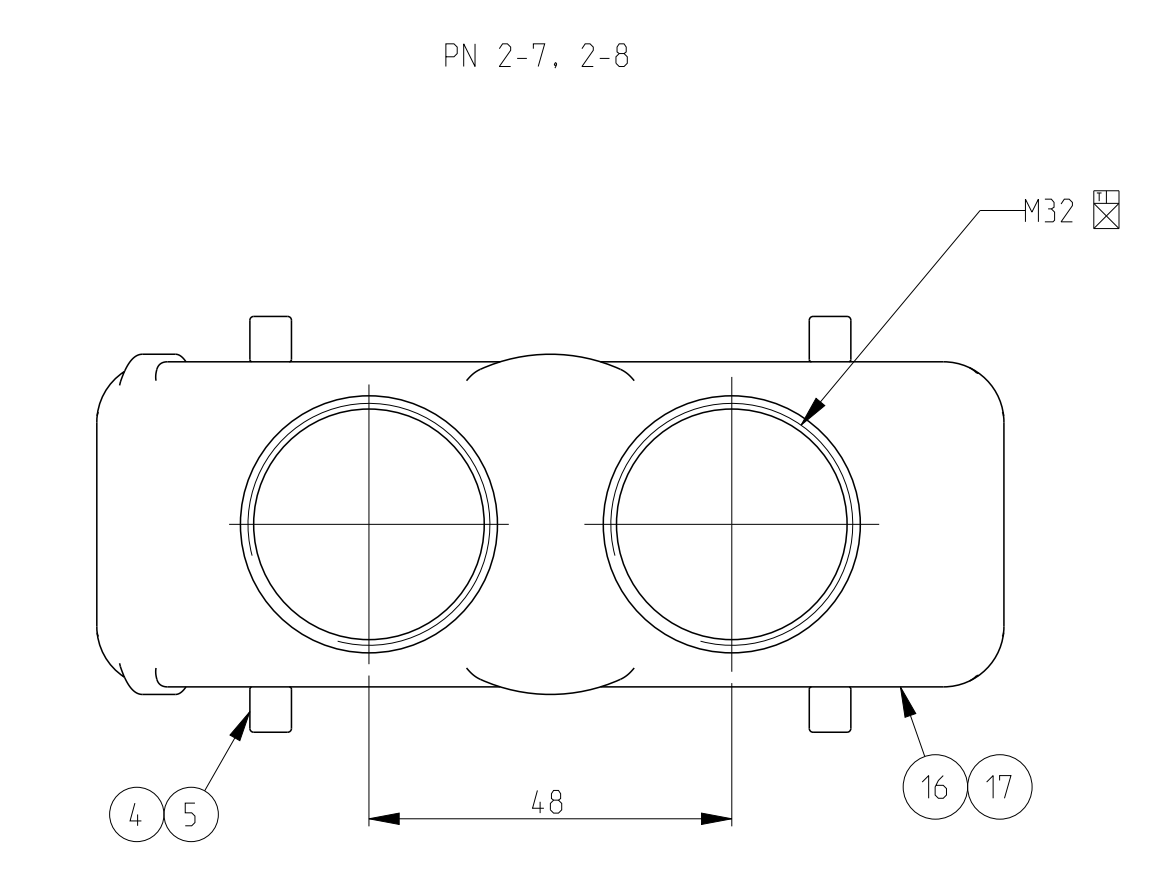

LOC	DIST	REVISIONS					
A1	-	P	LTN	DESCRIPTION	DATE	DRN	APPD
		A15	ECO-14-007563		27FEB2014	RK	MKO
		A16	ECR-14-013782		23SEP2014	RK	MKO
		A17	ECR-16-016696		24JUN2017	GE	MKO
		A18	ECR-16-016780		19NOV2017	GR	MKO

QTY	DESCRIPTION	MATERIAL	SURFACE	COLOR	ITEM NO	NOTES
1	HD-K HOOD	Aluminium	Aluminium oxide	Black	17	
1	HD HOOD	Aluminium		GREY	16	
1	HD HOOD	Aluminium		GREY	15	
1	HD-EMV Hood	Aluminium	chromit Al passivation	Black	14	
1	HD Hood	Aluminium		Grey	13	
1	HD Hood	Aluminium	Neutral	Grey	12	Without TE-Logo
1	ZB-Central clip	Stainless steel		Blank	11	
1	ZB-Central clip	Steel	Zinc plated	Blue	10	
2	LB-Clip bolt	Stainless steel		Blank	9	
2	LB-Clip bolt	Steel	Zinc plated	Blue	8	
2	VS-Side clip	Stainless steel		Blank	7	
2	VS-Side clip	Steel	Zinc plated	Blue	6	
2	VS-Clip bolt	Stainless steel		Blank	5	
2	VS-Clip bolt	Steel	Zinc plated	Blue	4	
1	HD Hood	Aluminium		Grey	3	Without TE-Logo
1	HD-K Hood	Aluminium	Aluminium oxide	Black	2	
1	HD Hood	Aluminium		Grey	1	

1. NOTES:
1. Material:Housing:Aluminium Diecasting Alloy
  2. Surface:Varnish grey
  3. Varnish on the inside not necessary
  4. Packaging Quantity 5 Pieces in a box
  5. Without TE-Product sign
  6. Special Packaging Quantity 50 Pieces in a Kanban box

THIS DRAWING IS A CONTROLLED DOCUMENT. DATE: 30-Nov-07
DIMENSIONS: SCHNEIDER 30-Nov-07
PRODUCT SPEC: 108-74.001/74.003
APPLICATION REF: 114-74.001/74.004
MATERIAL: ALUMINUM
FINISH: POLISHED
WEIGHT: -
Customer Drawing

STE TE Connectivity
Hood
HD .64 .STS .M32 /1.M4.0.G

SCALE: 5:1 SHEET 1 OF 1 REV: A18