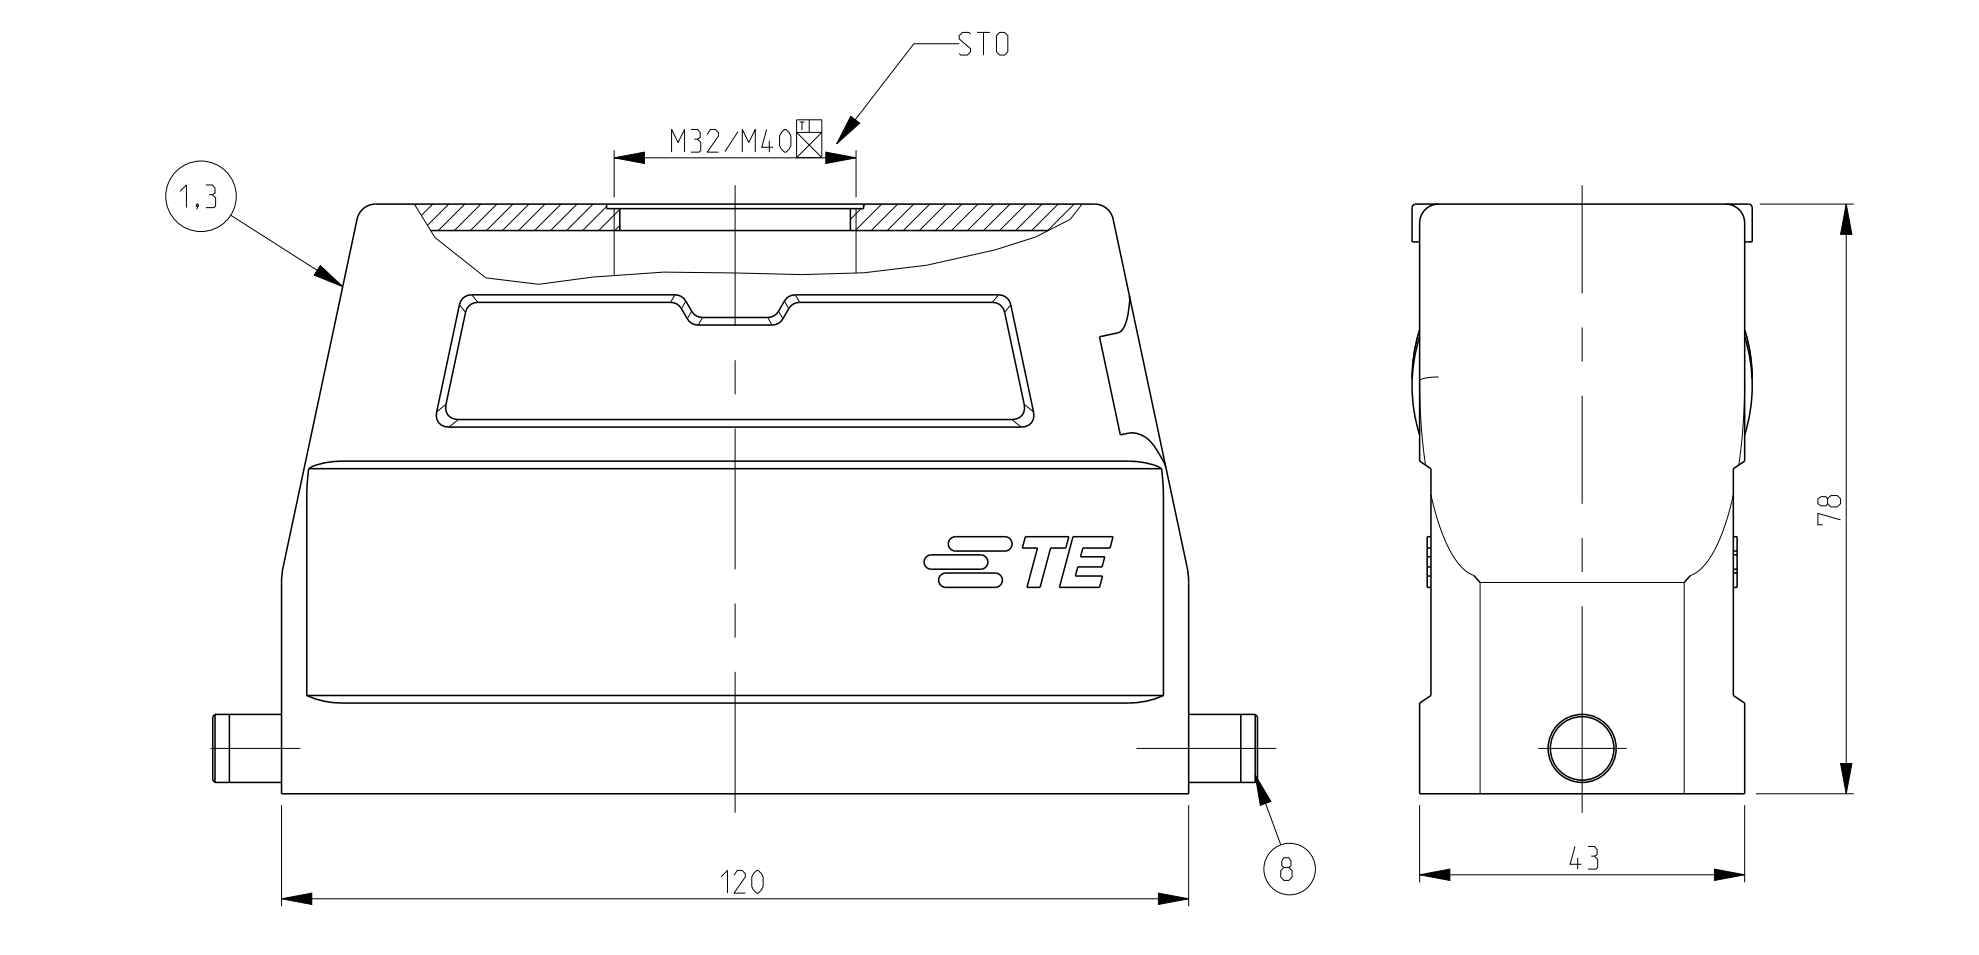

LOC	DIST	REVISIONS					
A1	-	P	LTN	DESCRIPTION	DATE	DRN	APPD
		A15	ECO-14-007563		27FEB2014	RK	MKO
		A16	ECR-14-013782		23SEP2014	RK	MKO
		A17	ECR-16-016696		24JUN2017	GE	MKO
		A18	ECR-16-016780		19NOV2017	GR	MKO

QTY	DESCRIPTION	MATERIAL	SURFACE	COLOR	ITEM NO	NOTES
1	HD-K HOOD	Aluminium	Aluminium oxide	Black	17	
1	HD HOOD	Aluminium		GREY	16	
1	HD HOOD	Aluminium		GREY	15	
1	HD-EMV Hood	Aluminium	chromit Al passivation	Black	14	
1	HD Hood	Aluminium		Grey	13	
1	HD Hood	Aluminium	Neutral	Grey	12	Without TE-Logo
1	ZB-Central clip	Stainless steel		Blank	11	
1	ZB-Central clip	Steel	Zinc plated	Blue	10	
2	LB-Clip bolt	Stainless steel		Blank	9	
2	LB-Clip bolt	Steel	Zinc plated	Blue	8	
2	VS-Side clip	Stainless steel		Blank	7	
2	VS-Side clip	Steel	Zinc plated	Blue	6	
2	VS-Clip bolt	Stainless steel		Blank	5	
2	VS-Clip bolt	Steel	Zinc plated	Blue	4	
1	HD Hood	Aluminium		Grey	3	Without TE-Logo
1	HD-K Hood	Aluminium	Aluminium oxide	Black	2	
1	HD Hood	Aluminium		Grey	1	

1. NOTES:
1. Material:Housing:Aluminium Diecasting Alloy
  2. Surface:Varnish grey
  3. Varnish on the inside not necessary
  4. Packaging Quantity 5 Pieces in a box
  5. Without TE-Product sign
  6. Special Packaging Quantity 50 Pieces in a Kanban box

THIS DRAWING IS A CONTROLLED DOCUMENT. DATE: 30-Nov-07
DIMENSIONS: SCHNEIDER 30-Nov-07
PRODUCT SPEC: 108-74.001/74.003
APPLICATION REF: 114-74.001/74.004
MATERIAL: ALUMINUM
FINISH: POLISHED
WEIGHT: -
Customer Drawing

STE TE Connectivity
Hood
HD .64 .STS .M32 /1.M4.0.G

SCALE: 5:1 SHEET 1 OF 1 REV: A18