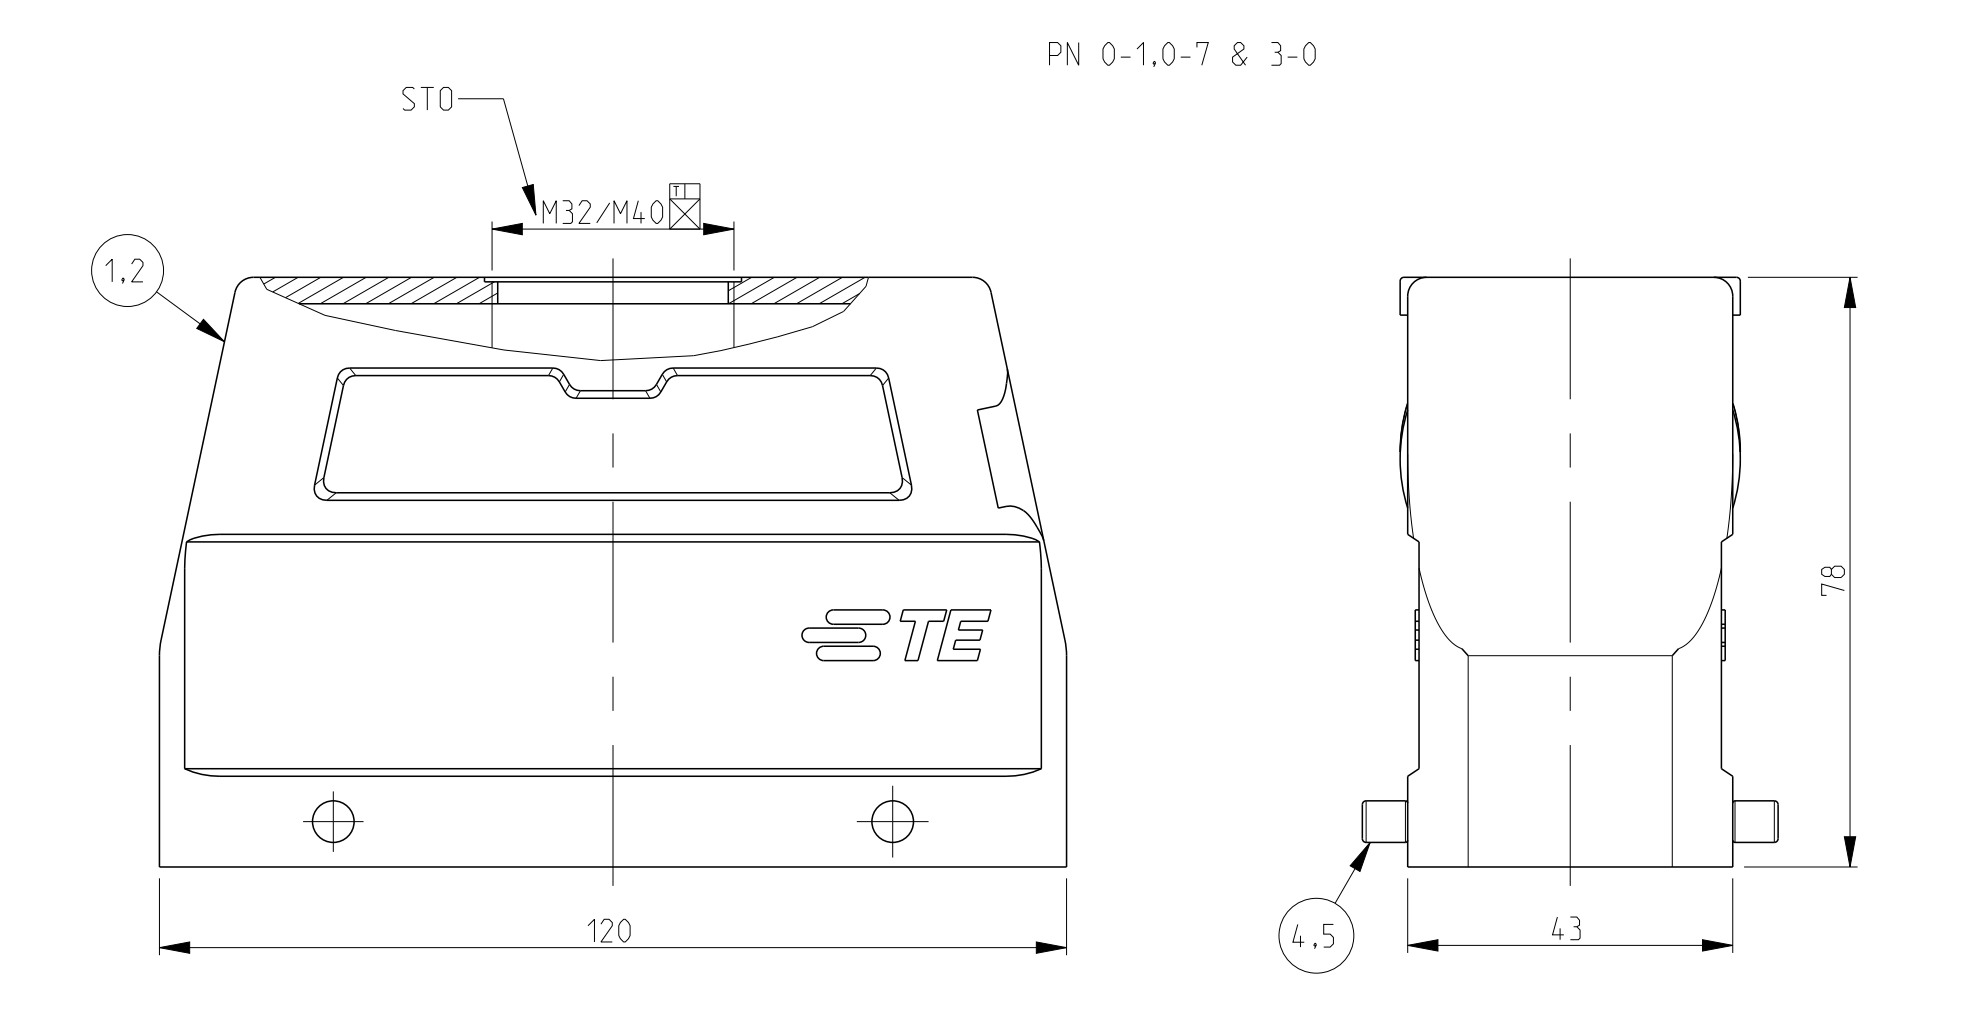

LOC	DIST	REVISIONS					
A1	-	P	LTN	DESCRIPTION	DATE	DRN	APPD
		A15	ECO-14-007563		27FEB2014	RK	MKO
		A16	ECR-14-013782		23SEP2014	RK	MKO
		A17	ECR-16-016696		24JUN2017	GE	MKO
		A18	ECR-16-016780		19NOV2017	GR	MKO

QTY	DESCRIPTION	MATERIAL	SURFACE	COLOR	ITEM NO	NOTES
1	HD-K HOOD	Aluminium	Aluminium oxide	Black	17	
1	HD HOOD	Aluminium		GREY	16	
1	HD HOOD	Aluminium		GREY	15	
1	HD-EMV Hood	Aluminium	chromit Al passivation	Black	14	
1	HD Hood	Aluminium		Grey	13	
1	HD Hood	Aluminium	Neutral	Grey	12	Without TE-Logo
1	ZB-Central clip	Stainless steel		Blank	11	
1	ZB-Central clip	Steel	Zinc plated	Blue	10	
2	LB-Clip bolt	Stainless steel		Blank	9	
2	LB-Clip bolt	Steel	Zinc plated	Blue	8	
2	VS-Side clip	Stainless steel		Blank	7	
2	VS-Side clip	Steel	Zinc plated	Blue	6	
2	VS-Clip bolt	Stainless steel		Blank	5	
2	VS-Clip bolt	Steel	Zinc plated	Blue	4	
1	HD Hood	Aluminium		Grey	3	Without TE-Logo
1	HD-K Hood	Aluminium	Aluminium oxide	Black	2	
1	HD Hood	Aluminium		Grey	1	

1. NOTES:
1. Material:Housing:Aluminium Diecasting Alloy
  2. Surface:Varnish grey
  3. Varnish on the inside not necessary
  4. Packaging Quantity 5 Pieces in a box
  5. Without TE-Product sign
  6. Special Packaging Quantity 50 Pieces in a Kanban box

THIS DRAWING IS A CONTROLLED DOCUMENT. DATE: 30-Nov-07
DIMENSIONS: SCHNEIDER 30-Nov-07
PRODUCT SPEC: 108-74.001/74.003
APPLICATION REF: 114-74.001/74.004
MATERIAL: ALUMINUM
FINISH: POLISHED
WEIGHT: -
Customer Drawing

STE TE Connectivity
Hood
HD .64 .STS .M32 /1.M4.0.G

SCALE: 5:1 SHEET 1 OF 1 REV: A18