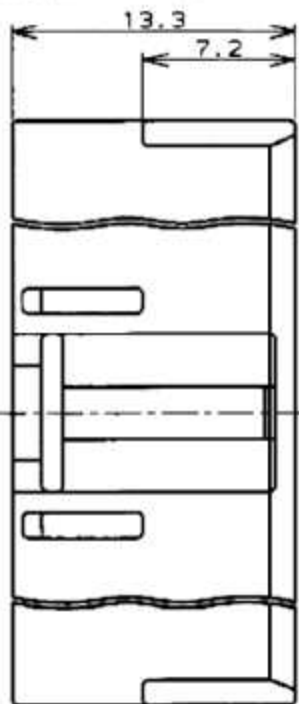

4

3

2

1

THIS DRAWING IS UNPUBLISHED.

RELEASED FOR PUBLICATION

© COPYRIGHT

注記:

- 1. 適用コンタクト : 0-1123721-1
- 2. 嵌合相手製品型番 : □-1123723-□
□-1123724-□

NOTES:

- 1. APPLICABLE CONTACT P/N : 0-1123721-1
- 2. MATING CONN P/N: □-1123723-□
□-1123724-□
- 3. 7-1123722-□ MEET GWT(GLOW WIRE TEST)
750 DEGREE SPEC