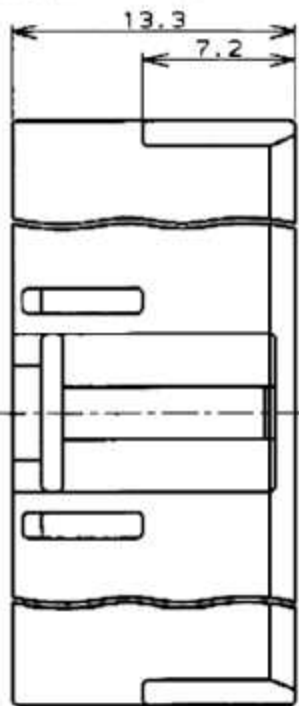

4

3

2

1

THIS DRAWING IS UNPUBLISHED.

RELEASED FOR PUBLICATION

© COPYRIGHT

注記:

- 1. 適用コンタクト : 0-1123721-1
- 2. 嵌合相手製品型番 : □-1123723-□
□-1123724-□

NOTES:

- 1. APPLICABLE CONTACT P/N : 0-1123721-1
- 2. MATING CONN P/N: □-1123723-□
□-1123724-□
- 3. 7-1123722-□ MEET GWT(GLOW WIRE TEST)
750 DEGREE SPEC

REV	DATE	BY	CHK	DESCRIPTION
D1	14JUN12	A.Z	F.M	REVISED PER ECR-12-010630
D	11APR12	L.L	F.M	REVISED PER ECR-12-006506
C1	21MAR11	RK	HMR	REVISED PER ECO-11-005030

DIMENSIONS: 単位: mm mm		TOLERANCES UNLESS OTHERWISE SPECIFIED 一般公差 0.3 0.4		DWG: 24 JUN '98 N. YAMASAKI CHK: 24 JUN '98 M. SHINDO APVD: 24 JUN '98 M. SHINDO			
MATERIAL 66ナイロン UL94V-0 (66NYLON UL94V-0)		FINISH 仕上		PRODUCT SPEC 108-5609		3.96mm PITCH ECONOMY POWER (EP) CONN. PLUG HSG 3.96mm ピッチエコノミーパワー (EP) コネクタ プラグハウジング	
REVISIONS 変更		WEIGHT //		APPLICATION SPEC //		SIZE: A3 CAGE CODE: 00779 DRAWING NO: 1123722	
CUSTOMER DRAWING				RESTRICTED TO		SCALE: 1:1 SHEET: 1 OF 1 REV: D1	