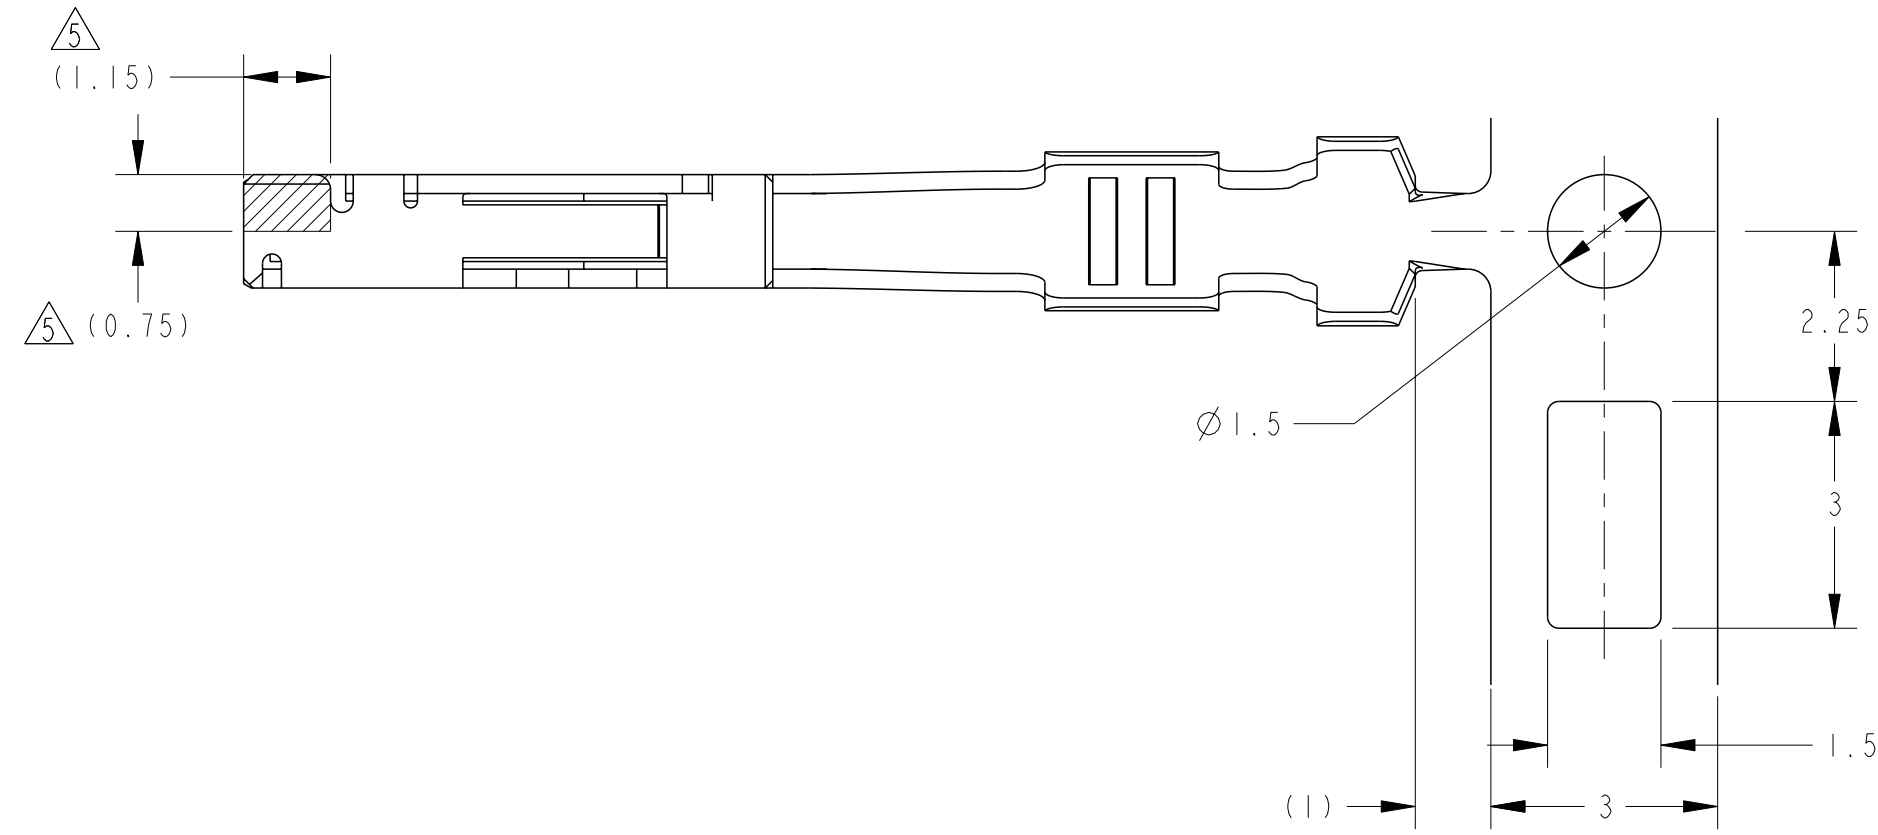

1. 適用電線:
 AVSS, AVSSH-f 0.3-0.5mm²
 CAVS, CAVUS 0.22-0.5mm²
 2. 取付適用規格; 114-5250
 3. アプリケータ送りピッチ; 7.5mm
 4. パラ端子型番;
 PRE-TIN; 1318143-1
 SELECTIVE GOLD; 1318143-2
- △ 識別用金めっき範囲を示す。
 △ 識別用刻印
1. APPLICABLE WIRE RANGE ;
 AVSS, AVSSH-f 0.3-0.5mm²
 CAVS, CAVUS 0.22-0.5mm²
 2. APPLICATION SPEC ; 114-5250
 3. APPLICATOR FEED; 7.5mm.
 4. P/N OF LOOSE PIECE;
 PRE-TIN; 1318143-1
 SELECTIVE GOLD; 1318143-2
- △ GOLD PLATED AREA FOR DISCRIMINATION.
 △ MARKING FOR IDENTIFICATION.

| | |
|-----------------------|-----------|
| SEE DRAWING 1123343-7 | 1123343-7 |
| OBSOLETE | 1123343-5 |
| △5△6 SELECTIVE GOLD | 1123343-2 |
| PRE-TIN | 1123343-1 |
| FINISH | PART NO. |

WIRE RANGE 総合電線断面積 0.22-0.56mm² INSULATION DIA 被覆外径 Ø0.95-1.7

NAME 名称 025 RECEPTACLE CONTACT
 025 RECEPTACLE CONTACT

SIZE A2 CAGE CODE 00779 DRAWING NO. 114-5250 RESTRICTED TO

| | | |
|---|---------------------|-------------------------------|
| THIS DRAWING IS A CONTROLLED DOCUMENT. | | DWN H. YAMAGAMI 25JAN99 |
| DIMENSIONS: 単位: 概 (mm) | | CHK T. KOHNO 25JAN99 |
| TOLERANCES UNLESS OTHERWISE SPECIFIED: 一般公差 = ± 0.2 | | APVD N. SAI 25JAN99 |
| 0-PLC ± | 1-PLC ±0.1 | PRODUCT SPEC |
| 2-PLC ±0.15 | 3-PLC ±0.001 | APPLICATION SPEC |
| 4-PLC ±0.0001 | ANGLES ±3°00' | 取付適用規格 114-5250 |
| MATERIAL 材料 COPPER ALLOY | FINISH 仕上 SEE TABLE | WEIGHT 0.2g |
| Customer Drawing | | SCALE 10:1 SHEET 1 OF 1 REV R |