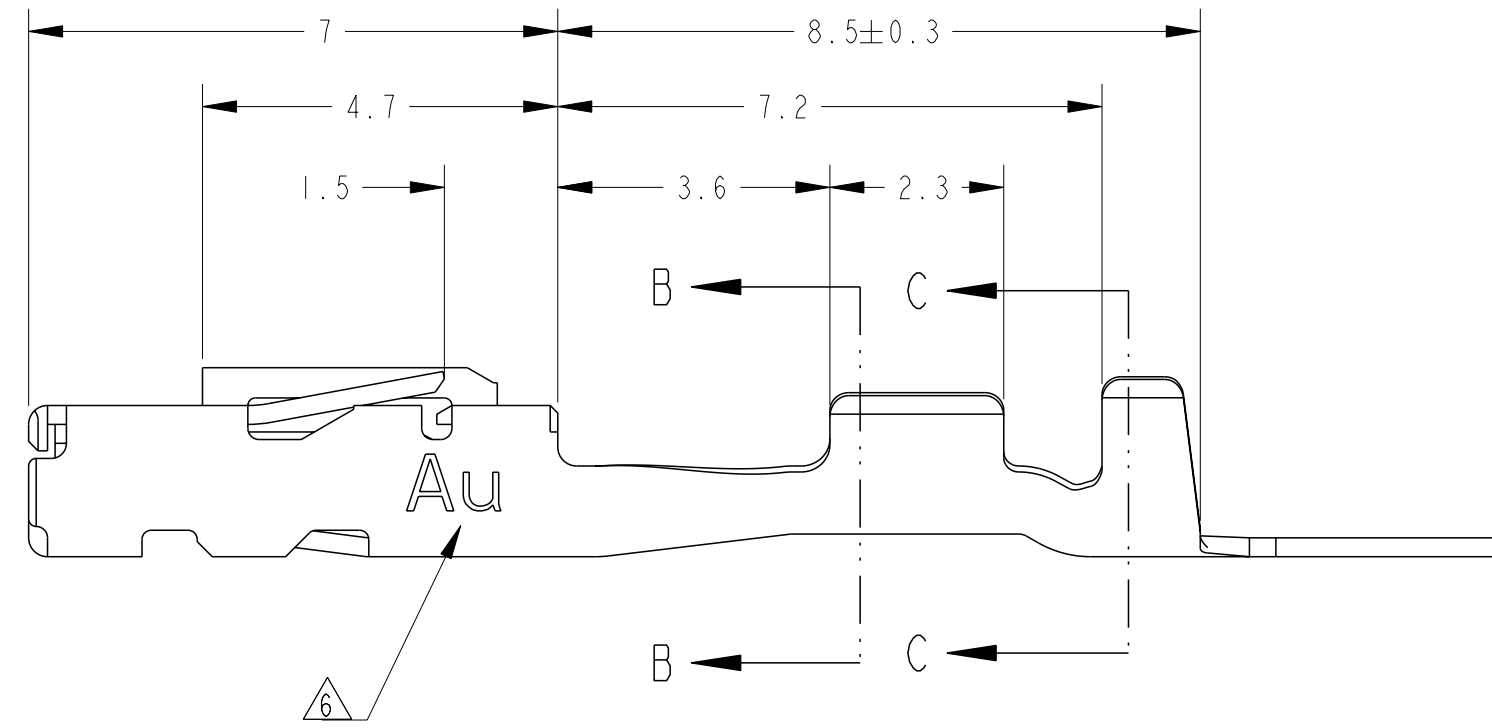

1. 適用電線:
 AVSS, AVSSH-f 0.3-0.5mm²
 CAVS, CAVUS 0.22-0.5mm²
 2. 取付適用規格; 114-5250
 3. アプリケータ送りピッチ; 7.5mm
 4. パラ端子型番;
 PRE-TIN; 1318143-1
 SELECTIVE GOLD; 1318143-2
- △ 識別用金めっき範囲を示す。
 △ 識別用刻印
1. APPLICABLE WIRE RANGE ;
 AVSS, AVSSH-f 0.3-0.5mm²
 CAVS, CAVUS 0.22-0.5mm²
 2. APPLICATION SPEC ; 114-5250
 3. APPLICATOR FEED; 7.5mm.
 4. P/N OF LOOSE PIECE;
 PRE-TIN; 1318143-1
 SELECTIVE GOLD; 1318143-2
- △ GOLD PLATED AREA FOR DISCRIMINATION.
 △ MARKING FOR IDENTIFICATION.

| | |
|-----------------------|-----------|
| SEE DRAWING 1123343-7 | 1123343-7 |
| OBSOLETE | 1123343-5 |
| △5△6 SELECTIVE GOLD | 1123343-2 |
| PRE-TIN | 1123343-1 |
| FINISH | PART NO. |

WIRE RANGE 総合電線断面積 0.22-0.56mm² INSULATION DIA 被覆外径 Ø0.95-1.7

NAME 名称 025 RECEPTACLE CONTACT
 025 RECEPTACLE CONTACT

SIZE A2 CAGE CODE 00779 DRAWING NO. 114-5250 RESTRICTED TO

| | | |
|---|---------------------|-------------------------------|
| THIS DRAWING IS A CONTROLLED DOCUMENT. | | DWN H. YAMAGAMI 25JAN99 |
| DIMENSIONS: 単位: 概 (mm) | | CHK T. KOHNO 25JAN99 |
| TOLERANCES UNLESS OTHERWISE SPECIFIED: 一般公差 = ± 0.2 | | APVD N. SAI 25JAN99 |
| 0-PLC ± | 1-PLC ±0.1 | PRODUCT SPEC |
| 2-PLC ±0.15 | 3-PLC ±0.001 | APPLICATION SPEC |
| 4-PLC ±0.0001 | ANGLES ±3°00' | 取付適用規格 114-5250 |
| MATERIAL 材料 COPPER ALLOY | FINISH 仕上 SEE TABLE | WEIGHT 0.2g |
| Customer Drawing | | SCALE 10:1 SHEET 1 OF 1 REV R |