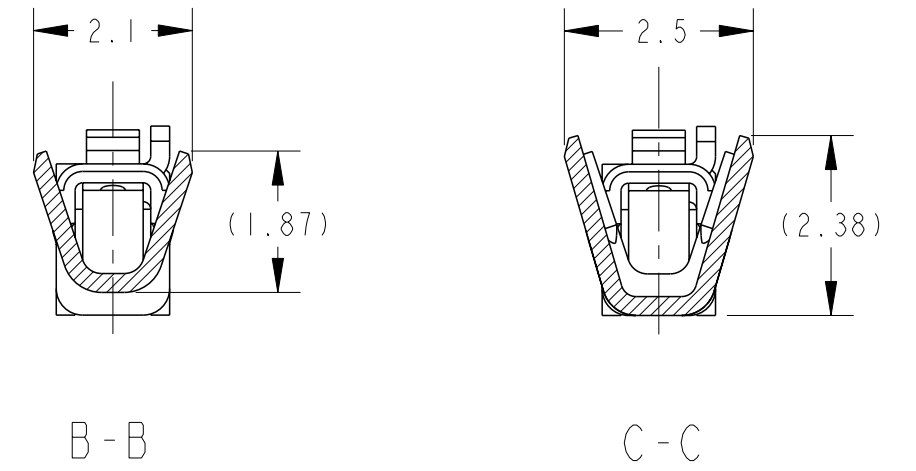

1. 適用電線:
 AVSS, AVSSH-f 0.3-0.5mm²
 CAVS, CAVUS 0.22-0.5mm²
 2. 取付適用規格; 114-5250
 3. アプリケータ送りピッチ; 7.5mm
 4. パラ端子型番;
 PRE-TIN; 1318143-1
 SELECTIVE GOLD; 1318143-2
- △ 識別用金めっき範囲を示す。
 △ 識別用刻印
1. APPLICABLE WIRE RANGE ;
 AVSS, AVSSH-f 0.3-0.5mm²
 CAVS, CAVUS 0.22-0.5mm²
 2. APPLICATION SPEC ; 114-5250
 3. APPLICATOR FEED; 7.5mm.
 4. P/N OF LOOSE PIECE;
 PRE-TIN; 1318143-1
 SELECTIVE GOLD; 1318143-2
- △ GOLD PLATED AREA FOR DISCRIMINATION.
 △ MARKING FOR IDENTIFICATION.

| | |
|-----------------------|-----------|
| SEE DRAWING 1123343-7 | 1123343-7 |
| OBSOLETE | 1123343-5 |
| △5△6 SELECTIVE GOLD | 1123343-2 |
| PRE-TIN | 1123343-1 |
| FINISH | PART NO. |

WIRE RANGE 総合電線断面積 0.22-0.56mm² INSULATION DIA 被覆外径 Ø0.95-1.7

NAME 名称 025 RECEPTACLE CONTACT
 025 RECEPTACLE CONTACT

SIZE A2 CAGE CODE 00779 DRAWING NO. 114-5250 RESTRICTED TO

| | | |
|---|---------------------|-------------------------------|
| THIS DRAWING IS A CONTROLLED DOCUMENT. | | DWN H. YAMAGAMI 25JAN99 |
| DIMENSIONS: 単位: 概 (mm) | | CHK T. KOHNO 25JAN99 |
| TOLERANCES UNLESS OTHERWISE SPECIFIED: 一般公差 = ± 0.2 | | APVD N. SAI 25JAN99 |
| 0-PLC ± | 1-PLC ±0.1 | PRODUCT SPEC |
| 2-PLC ±0.15 | 3-PLC ±0.001 | APPLICATION SPEC |
| 4-PLC ±0.0001 | ANGLES ±3°00' | 取付適用規格 114-5250 |
| MATERIAL 材料 COPPER ALLOY | FINISH 仕上 SEE TABLE | WEIGHT 0.2g |
| Customer Drawing | | SCALE 10:1 SHEET 1 OF 1 REV R |