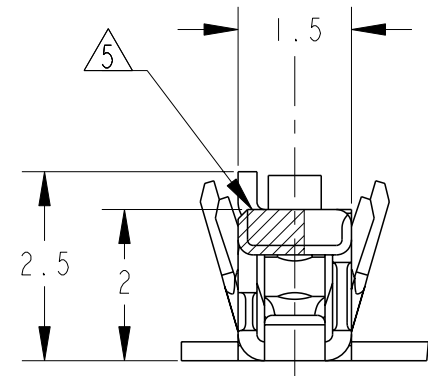

1. 適用電線:
 AVSS, AVSSH-f 0.3-0.5mm²
 CAVS, CAVUS 0.22-0.5mm²
 2. 取付適用規格; 114-5250
 3. アプリケータ送りピッチ; 7.5mm
 4. パラ端子型番;
 PRE-TIN; 1318143-1
 SELECTIVE GOLD; 1318143-2
- △ 識別用金めっき範囲を示す。
 △ 識別用刻印
1. APPLICABLE WIRE RANGE ;
 AVSS, AVSSH-f 0.3-0.5mm²
 CAVS, CAVUS 0.22-0.5mm²
 2. APPLICATION SPEC ; 114-5250
 3. APPLICATOR FEED; 7.5mm.
 4. P/N OF LOOSE PIECE;
 PRE-TIN; 1318143-1
 SELECTIVE GOLD; 1318143-2
- △ GOLD PLATED AREA FOR DISCRIMINATION.
 △ MARKING FOR IDENTIFICATION.

| | |
|-----------------------|-----------|
| SEE DRAWING 1123343-7 | 1123343-7 |
| OBSOLETE | 1123343-5 |
| △5△6 SELECTIVE GOLD | 1123343-2 |
| PRE-TIN | 1123343-1 |
| FINISH | PART NO. |

WIRE RANGE 総合電線断面積 0.22-0.56mm² INSULATION DIA 被覆外径 Ø0.95-1.7

NAME 名称 025 RECEPTACLE CONTACT
 025 RECEPTACLE CONTACT

SIZE A2 CAGE CODE 00779 DRAWING NO. 114-5250 RESTRICTED TO

| | | |
|---|---------------------|-------------------------------|
| THIS DRAWING IS A CONTROLLED DOCUMENT. | | DWN H. YAMAGAMI 25JAN99 |
| DIMENSIONS: 単位: 概 (mm) | | CHK T. KOHNO 25JAN99 |
| TOLERANCES UNLESS OTHERWISE SPECIFIED: 一般公差 = ± 0.2 | | APVD N. SAI 25JAN99 |
| 0-PLC ± | 1-PLC ±0.1 | PRODUCT SPEC |
| 2-PLC ±0.15 | 3-PLC ±0.001 | APPLICATION SPEC |
| 4-PLC ±0.0001 | ANGLES ±3°00' | 取付適用規格 114-5250 |
| MATERIAL 材料 COPPER ALLOY | FINISH 仕上 SEE TABLE | WEIGHT 0.2g |
| Customer Drawing | | SCALE 10:1 SHEET 1 OF 1 REV R |