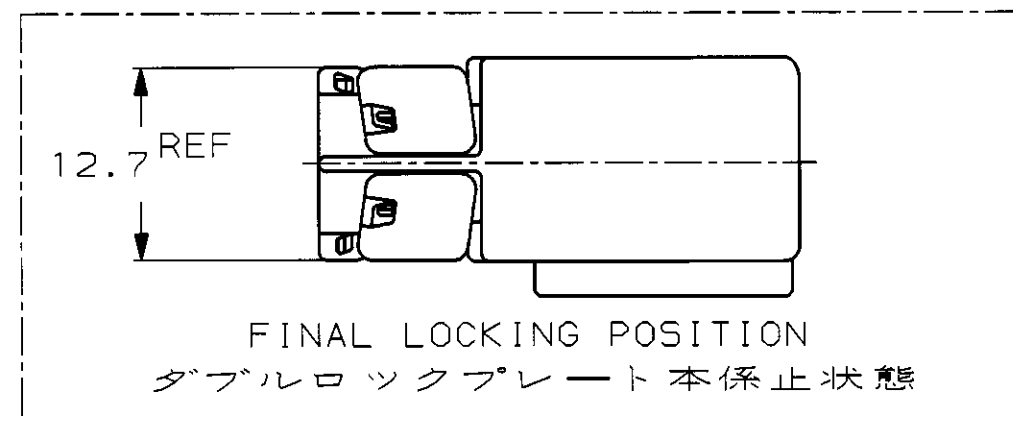

P	LTR	DESCRIPTION	ECN	DATE	OWN	APVD
	A	再作成 REDRAWN	FJ00-0506-98	10APR98	TM	MT
	B	変更 REVISED	FJ00-1797-99	29OCT99	KS	MT
	C	変更 REVISED	FJ00-2112-99	08DEC99	KS	MT

DOUBLE LOCK PLATE (NATURAL)  
ダブルロックプレート (自然色)

1123387-1	353537-1 353537-2 (Au)	自然色 (NATURAL)	1123364-1
嵌合相手ハウジング型番 MATING HOUSING PART NUMBER	適用端子型番 APPLICABLE CONTACT PART NUMBER	色 (COLOR)	型番 PART NUMBER
<small>THIS DRAWING IS A CONTROLLED DOCUMENT FOR AMP INCORPORATED. IT IS SUBJECT TO CHANGE AND THE CONTROLLING ENGINEERING ORGANIZATION SHOULD BE CONTACTED FOR THE LATEST REVISION.</small>		<b>AMP</b> 日本エー・エム・シー株式会社 Kawasaki, Japan	
DIMENSIONS: 単位: 概 mm		TOLERANCES UNLESS OTHERWISE SPECIFIED 一般公差: ±0.2 30°: ±0.25 100°: ±0.3 ANGLE: ±0.3°	
MATERIAL 材料: PBT		FINISH 仕上	
APVD: T. MINEMATSU CHK: E. SASAKI M. TSUKAKOSHI		NAME: 040III MULTILOCK CONNECTOR 24POSITION CAP HOUSING ASSEMBLY (WIRE TO WIRE) 040III マルチロック コネクタ 24極 キャップハウジング アッセンブリ (対電線用)	
PRODUCT SPEC: 108-5607 APPLICATION SPEC: 114-5228		WEIGHT: 8.9g CUSTOMER DRAWING	
SIZE: A3 CAGE CODE: 00779		DRAWING NO: 1123364 RESTRICTED TO: -	
SCALE: 2:1 SHEET: 1 OF 1		REV: C	