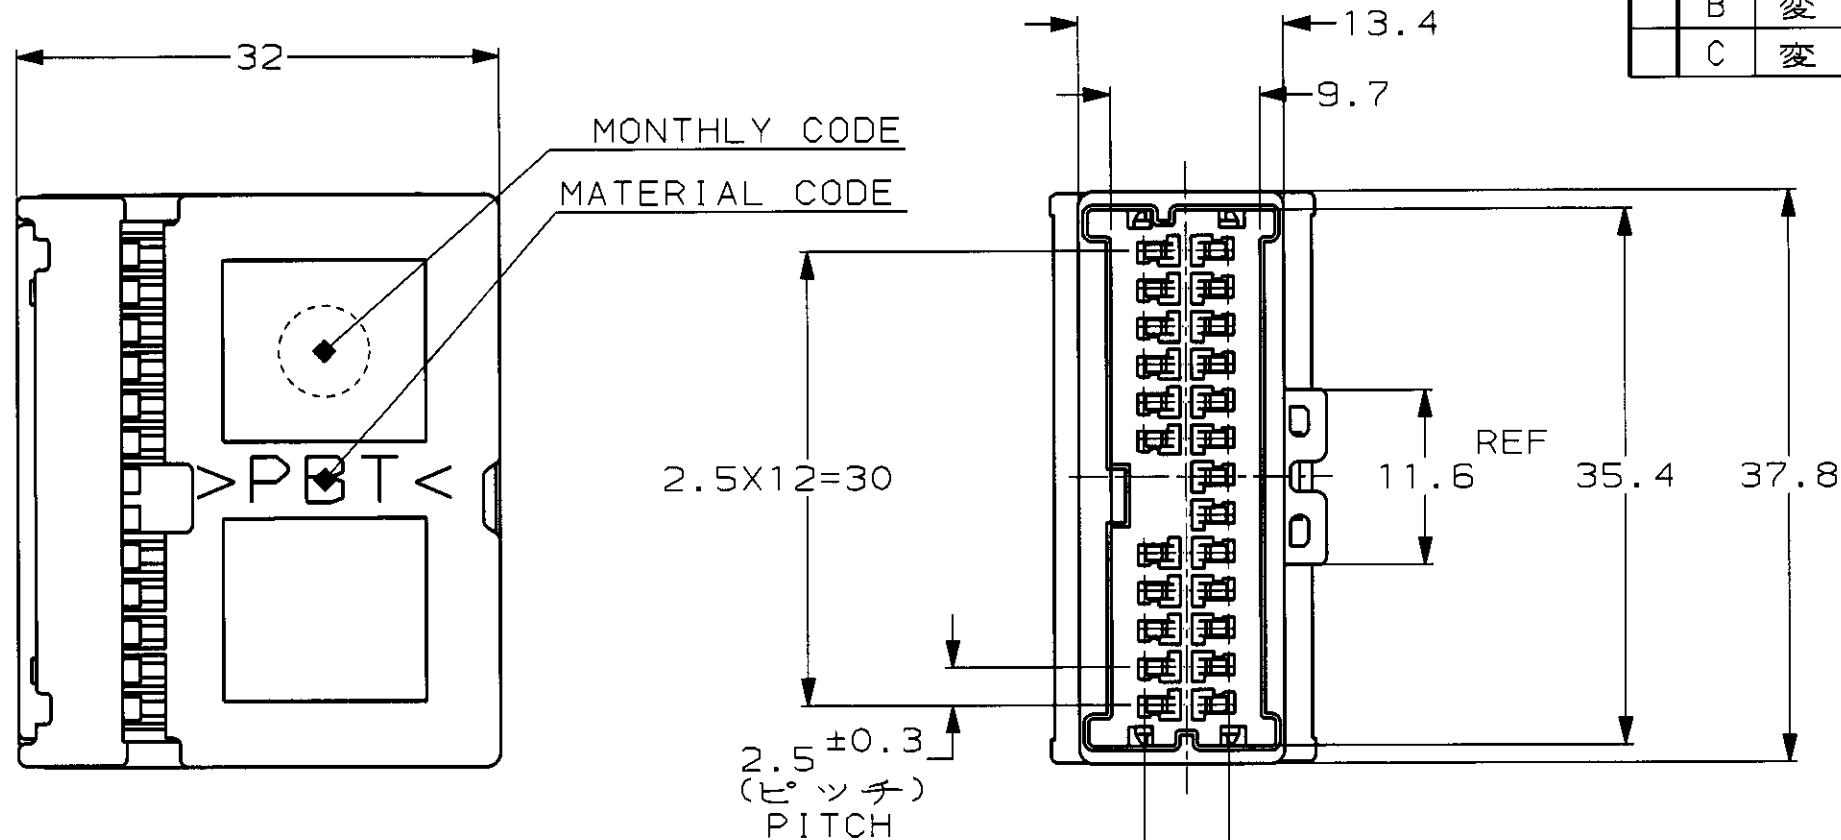

P	LTR	DESCRIPTION	ECN	DATE	OWN	APVD
	A	再作成 REDRAWN	FJ00-0506-98	10APR98	TM	MT
	B	変更 REVISED	FJ00-1797-99	29OCT99	KS	MT
	C	変更 REVISED	FJ00-2112-99	08DEC99	KS	MT

DOUBLE LOCK PLATE (NATURAL)  
ダブルロックプレート (自然色)

1123387-1	353537-1 353537-2 (Au)	自然色 (NATURAL)	1123364-1
嵌合相手ハウジング型番 MATING HOUSING PART NUMBER	適用端子型番 APPLICABLE CONTACT PART NUMBER	色 (COLOR)	型番 PART NUMBER
<small>THIS DRAWING IS A CONTROLLED DOCUMENT FOR AMP INCORPORATED. IT IS SUBJECT TO CHANGE AND THE CONTROLLING ENGINEERING ORGANIZATION SHOULD BE CONTACTED FOR THE LATEST REVISION.</small>		<b>AMP</b> 日本エー・エム・シー株式会社 Kawasaki, Japan	
DIMENSIONS: 単位: 概 mm		TOLERANCES UNLESS OTHERWISE SPECIFIED 一般公差: ±0.2 30°: ±0.25 100°: ±0.3 ANGLE: ±0.3°	
MATERIAL 材料: PBT		FINISH 仕上	
APVD: T. MINEMATSU CHK: E. SASAKI M. TSUKAKOSHI		NAME: 040III MULTILOCK CONNECTOR 24POSITION CAP HOUSING ASSEMBLY (WIRE TO WIRE) 040III マルチロック コネクタ 24極 キャップハウジング アッセンブリ (対電線用)	
PRODUCT SPEC: 108-5607 APPLICATION SPEC: 114-5228		WEIGHT: 8.9g CUSTOMER DRAWING	
SIZE: A3 CAGE CODE: 00779		DRAWING NO: 1123364 RESTRICTED TO: -	
SCALE: 2:1 SHEET: 1 OF 1		REV: C	