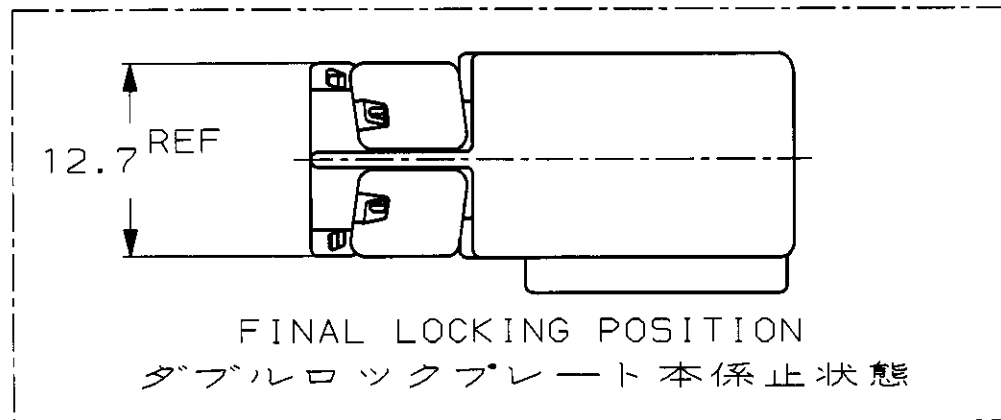

DOUBLE LOCK PLATE (NATURAL)
ダブルロックプレート (自然色)

1123393-6	353537-1 353537-2 (Au)	灰色 (GRAY)	1123369-6
嵌合相手ハウジング型番 MATING HOUSING PART NUMBER	適用端子型番 APPLICABLE CONTACT PART NUMBER	色 (COLOR)	型番 PART NUMBER
<small>THIS DRAWING IS A CONTROLLED DOCUMENT FOR AMP INCORPORATED. IT IS SUBJECT TO CHANGE AND THE CONTROLLING ENGINEERING ORGANIZATION SHOULD BE CONTACTED FOR THE LATEST REVISION.</small>		<small>OWN 08APR98 CHK T. MINEMATSU E. SASAKI APVD 10APR98 M. TSUKAKOSHI</small>	
<small>DIMENSIONS 単位: 概 mm</small>		<small>TOLERANCES UNLESS OTHERWISE SPECIFIED 一般公差 10% ±0.2 30% ±0.25 100% ±0.3 ANGLE: ±0.3°</small>	
<small>MATERIAL 材料 PBT</small>		<small>FINISH 仕上</small>	
<small>WEIGHT 8.9g</small>		<small>NAME 040III MULTILOCK CONNECTOR 24POSITION CAP HOUSING ASSEMBLY (WIRE TO WIRE) 040III マルチロック コネクタ 24極 キャップハウジング アッセンブリ (対電線用)</small>	
<small>APPLICATION SPEC 取付適用規格 114-5228</small>		<small>SIZE CAGE CODE DRAWING NO A3 00779 C= 1123369</small>	
<small>CUSTOMER DRAWING</small>		<small>RESTRICTED TO</small>	
<small>SCALE 2:1</small>		<small>SHEET 1 OF 1 REV C</small>	