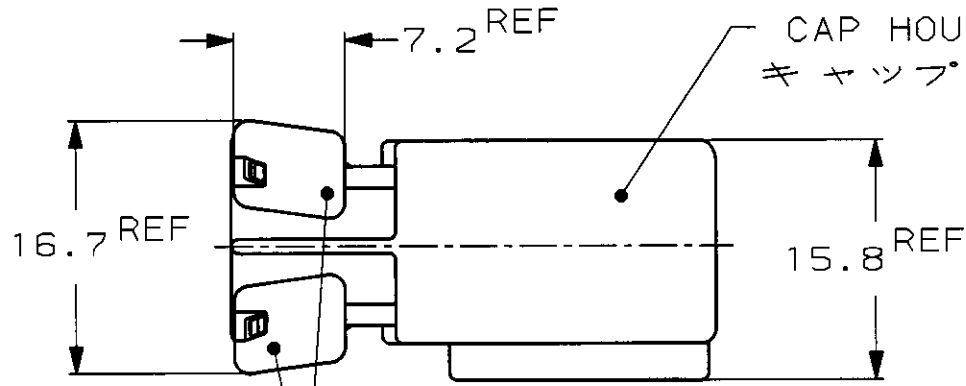

DOUBLE LOCK PLATE (NATURAL)
ダブルロックプレート (自然色)

1123393-6	353537-1 353537-2 (Au)	灰色 (GRAY)	1123369-6
嵌合相手ハウジング型番 MATING HOUSING PART NUMBER	適用端子型番 APPLICABLE CONTACT PART NUMBER	色 (COLOR)	型番 PART NUMBER
<small>THIS DRAWING IS A CONTROLLED DOCUMENT FOR AMP INCORPORATED. IT IS SUBJECT TO CHANGE AND THE CONTROLLING ENGINEERING ORGANIZATION SHOULD BE CONTACTED FOR THE LATEST REVISION.</small>		<small>OWN 08APR98 CHK T. MINEMATSU E. SASAKI APVD 10APR98 M. TSUKAKOSHI</small>	
<small>DIMENSIONS 単位: 概 mm</small>		<small>TOLERANCES UNLESS OTHERWISE SPECIFIED 一般公差 10% ±0.2 30% ±0.25 100% ±0.3 ANGLE: ±0.3°</small>	
<small>MATERIAL 材料 PBT</small>		<small>FINISH 仕上</small>	
<small>WEIGHT 8.9g</small>		<small>NAME 040III MULTILOCK CONNECTOR 24POSITION CAP HOUSING ASSEMBLY (WIRE TO WIRE) 040III マルチロック コネクタ 24極 キャップハウジング アッセンブリ (対電線用)</small>	
<small>APPLICATION SPEC 取付適用規格 114-5228</small>		<small>SIZE CAGE CODE DRAWING NO A3 00779 C= 1123369</small>	
<small>CUSTOMER DRAWING</small>		<small>RESTRICTED TO</small>	
<small>SCALE 2:1</small>		<small>SHEET 1 OF 1 REV C</small>	