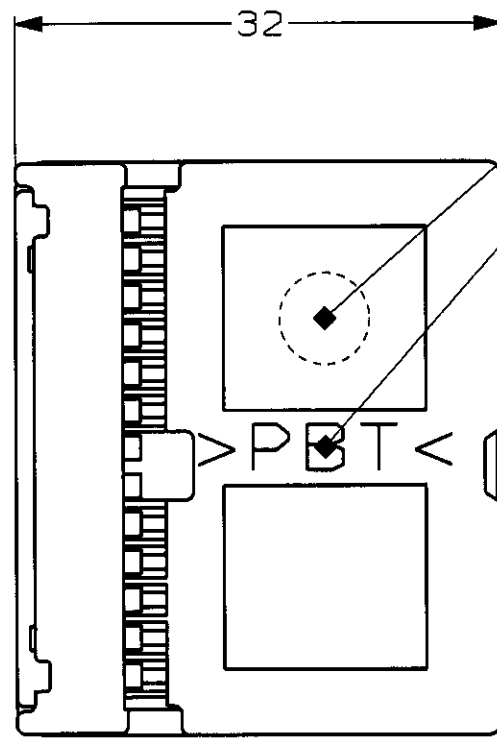

DOUBLE LOCK PLATE (NATURAL)
ダブルロックプレート (自然色)

1123393-6	353537-1 353537-2 (Au)	灰色 (GRAY)	1123369-6
嵌合相手ハウジング型番 MATING HOUSING PART NUMBER	適用端子型番 APPLICABLE CONTACT PART NUMBER	色 (COLOR)	型番 PART NUMBER
<small>THIS DRAWING IS A CONTROLLED DOCUMENT FOR AMP INCORPORATED. IT IS SUBJECT TO CHANGE AND THE CONTROLLING ENGINEERING ORGANIZATION SHOULD BE CONTACTED FOR THE LATEST REVISION.</small>		<small>OWN 08APR98 CHK T. MINEMATSU E. SASAKI APVD 10APR98 M. TSUKAKOSHI</small>	
<small>DIMENSIONS 単位: 概 mm</small>		<small>TOLERANCES UNLESS OTHERWISE SPECIFIED 一般公差 10% ±0.2 30% ±0.25 100% ±0.3 ANGLE: ±0.3°</small>	
<small>MATERIAL 材料 PBT</small>		<small>FINISH 仕上</small>	
<small>WEIGHT 8.9g</small>		<small>NAME 040III MULTILOCK CONNECTOR 24POSITION CAP HOUSING ASSEMBLY (WIRE TO WIRE) 040III マルチロック コネクタ 24極 キャップハウジング アッセンブリ (対電線用)</small>	
<small>APPLICATION SPEC 取付適用規格 114-5228</small>		<small>SIZE CAGE CODE DRAWING NO A3 00779 C= 1123369</small>	
<small>CUSTOMER DRAWING</small>		<small>RESTRICTED TO</small>	
<small>SCALE 2:1</small>		<small>SHEET 1 OF 1 REV C</small>	