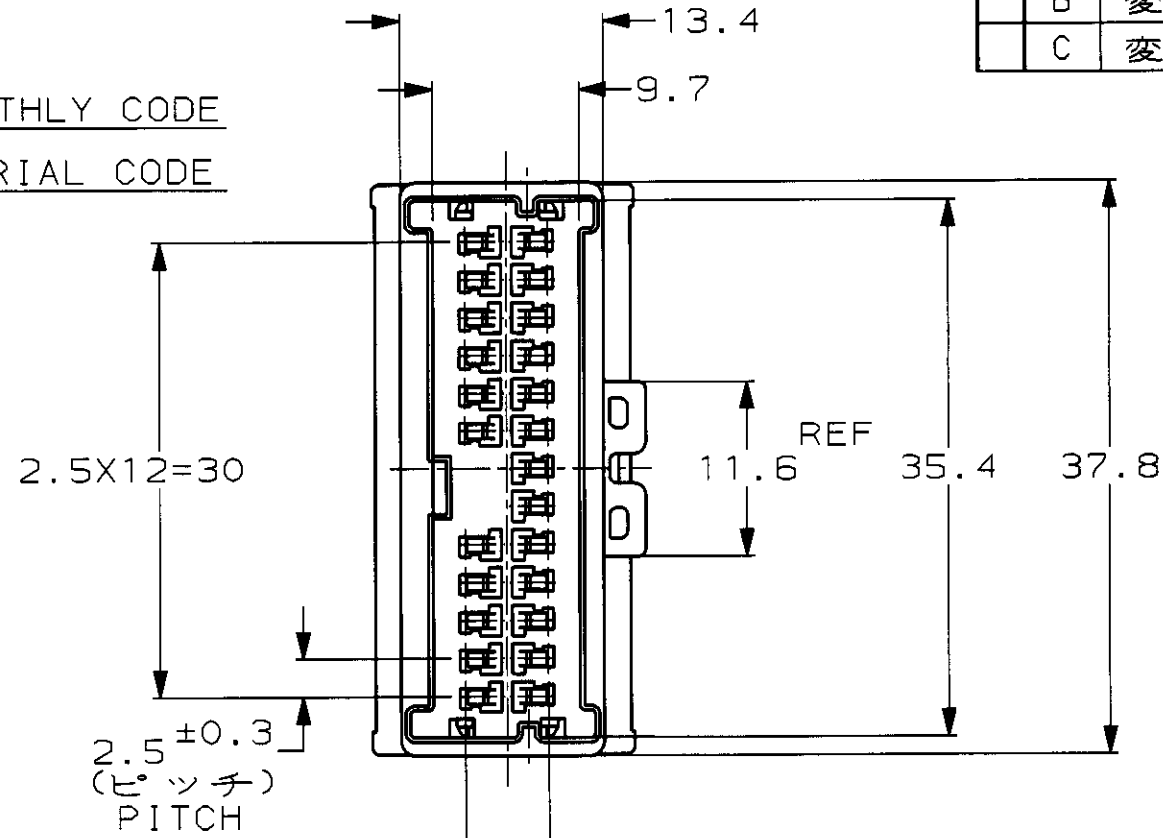

DOUBLE LOCK PLATE (NATURAL)
ダブルロックプレート (自然色)

1123393-6	353537-1 353537-2 (Au)	灰色 (GRAY)	1123369-6
嵌合相手ハウジング型番 MATING HOUSING PART NUMBER	適用端子型番 APPLICABLE CONTACT PART NUMBER	色 (COLOR)	型番 PART NUMBER
<small>THIS DRAWING IS A CONTROLLED DOCUMENT FOR AMP INCORPORATED. IT IS SUBJECT TO CHANGE AND THE CONTROLLING ENGINEERING ORGANIZATION SHOULD BE CONTACTED FOR THE LATEST REVISION.</small>		<small>OWN 08APR98 CHK T. MINEMATSU E. SASAKI APVD 10APR98 M. TSUKAKOSHI</small>	
<small>DIMENSIONS 単位: 概 mm</small>		<small>TOLERANCES UNLESS OTHERWISE SPECIFIED 一般公差 10% ±0.2 30% ±0.25 100% ±0.3 ANGLE: ±0.3°</small>	
<small>MATERIAL 材料 PBT</small>		<small>FINISH 仕上</small>	
<small>WEIGHT 8.9g</small>		<small>NAME 040III MULTILOCK CONNECTOR 24POSITION CAP HOUSING ASSEMBLY (WIRE TO WIRE) 040III マルチロック コネクタ 24極 キャップハウジング アッセンブリ (対電線用)</small>	
<small>APPLICATION SPEC 取付適用規格 114-5228</small>		<small>SIZE CAGE CODE DRAWING NO A3 00779 C= 1123369</small>	
<small>CUSTOMER DRAWING</small>		<small>RESTRICTED TO</small>	
<small>SCALE 2:1</small>		<small>SHEET 1 OF 1 REV C</small>	