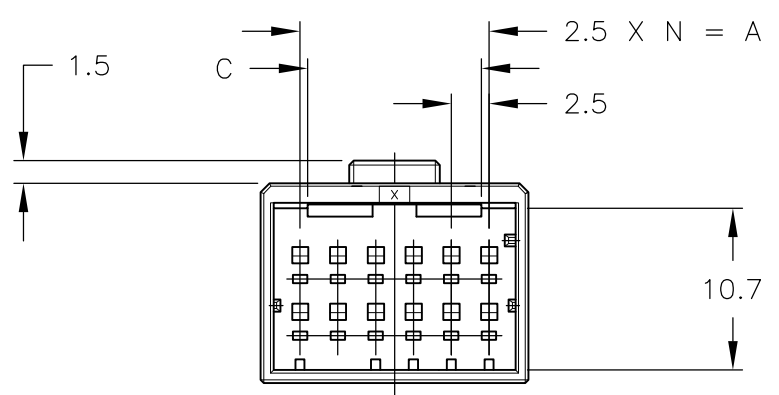

注記

① 材料：ハウジング：ガラス入り熱可塑性ポリエステル樹脂（94V-0），色：黒

~~② ハウジング全面にテフロン塗装のこと~~

NOTES

① MATERIAL:HOUSING:GLASS FILED THERMO PLASTIC ,POLYESTER(94V-0),COLOR:BLACK

~~② TO COAT ALL SURFACE OF HOUSING WITH TEFLON~~

TOLERANCES UNLESS OTHERWISE SPECIFIED:
 一般公差
 10 ≧ : ±0.3
 30 ≧ : ±0.35
 100 ≧ : ±0.4
 ANGLE : ±3°

OBSOLETE	△	22.5	27.7	11.5	11.5	9	20	5-1318115-9	
	-	22.5	27.7	11.5	11.5	9	20	2-1318115-9	
	-	22.5	27.7	11.5	11.5	9	20	1-1318115-9	
OBSOLETE	△	12.5	17.7	11.5	11.5	5	12	5-1318115-6	
	-	12.5	17.7	11.5	11.5	5	12	3-1318115-6	
	-	12.5	17.7	11.5	11.5	5	12	2-1318115-6	
OBSOLETE	△	7.5	12.7	4	4	3	8	5-1318115-4	
	-	7.5	12.7	4	4	3	8	2-1318115-4	
	-	7.5	12.7	4	4	3	8	1-1318115-4	
OBSOLETE	△	5	10.2	4	4	2	6	5-1318115-3	
	-	5	10.2	4	4	2	6	2-1318115-3	
	-	5	10.2	4	4	2	6	1-1318115-3	
		FINISH	A	B	C	D	N	POS	P/N

THIS DRAWING IS A CONTROLLED DOCUMENT.

DIMENSIONS: mm	TOLERANCES UNLESS OTHERWISE SPECIFIED:	DWN K.IKEDA 7/DEC/'98	STE TE Connectivity
	0 PLC ±-	CHK N.MATSUBARA 7/DEC/'98	
	1 PLC ±-	APVD I.HASEGAWA 7/DEC/'98	
	2 PLC ±-	NAME	
MATERIAL	3 PLC ±-	PRODUCT SPEC	2列 タブ ハウジング フリーハンギング タイプ
	4 PLC ±-	APPLICATION SPEC	DOUBLE ROW TAB (FREE HANGING)
	ANGLES ±-	WEIGHT	DYNAMIC D2100D
	FINISH	CUSTOMER DRAWING	SIZE CAGE CODE DRAWING NO RESTRICTED TO
		SCALE 2:1 SHEET 1 OF 1 REV C	A3 00779 C-1318115