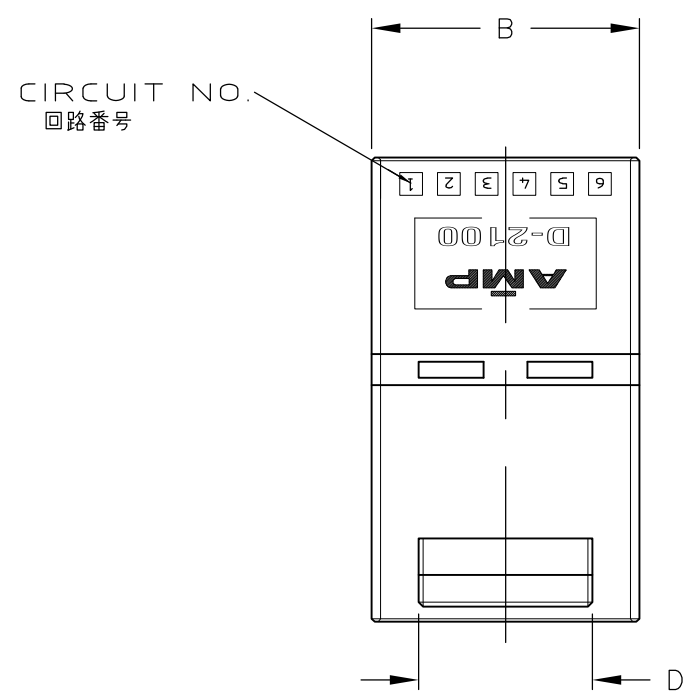

注記

① 材料：ハウジング：ガラス入り熱可塑性ポリエステル樹脂（94V-0），色：黒

~~② ハウジング全面にテフロン塗装のこと~~

NOTES

① MATERIAL:HOUSING:GLASS FILED THERMO PLASTIC ,POLYESTER(94V-0),COLOR:BLACK

~~② TO COAT ALL SURFACE OF HOUSING WITH TEFLON~~

TOLERANCES UNLESS OTHERWISE SPECIFIED:
 一般公差
 10 ≧ : ±0.3
 30 ≧ : ±0.35
 100 ≧ : ±0.4
 ANGLE : ±3°

OBSOLETE	△	22.5	27.7	11.5	11.5	9	20	5-1318115-9	
	-	22.5	27.7	11.5	11.5	9	20	2-1318115-9	
	-	22.5	27.7	11.5	11.5	9	20	1-1318115-9	
OBSOLETE	△	12.5	17.7	11.5	11.5	5	12	5-1318115-6	
	-	12.5	17.7	11.5	11.5	5	12	3-1318115-6	
	-	12.5	17.7	11.5	11.5	5	12	2-1318115-6	
OBSOLETE	△	7.5	12.7	4	4	3	8	5-1318115-4	
	-	7.5	12.7	4	4	3	8	2-1318115-4	
	-	7.5	12.7	4	4	3	8	1-1318115-4	
OBSOLETE	△	5	10.2	4	4	2	6	5-1318115-3	
	-	5	10.2	4	4	2	6	2-1318115-3	
	-	5	10.2	4	4	2	6	1-1318115-3	
		FINISH	A	B	C	D	N	POS	P/N

THIS DRAWING IS A CONTROLLED DOCUMENT.

DIMENSIONS: mm	TOLERANCES UNLESS OTHERWISE SPECIFIED:	DWN K.IKEDA 7/DEC/'98	STE TE Connectivity
	0 PLC ±-	CHK N.MATSUBARA 7/DEC/'98	
	1 PLC ±-	APVD I.HASEGAWA 7/DEC/'98	
	2 PLC ±-	NAME	
MATERIAL	3 PLC ±-	PRODUCT SPEC	2列 タブ ハウジング フリーハンギング タイプ
	4 PLC ±-	APPLICATION SPEC	DOUBLE ROW TAB (FREE HANGING)
	ANGLES ±-	WEIGHT	DYNAMIC D2100D
	FINISH	CUSTOMER DRAWING	SIZE CAGE CODE DRAWING NO RESTRICTED TO
		SCALE 2:1 SHEET 1 OF 1 REV C	A3 00779 C-1318115