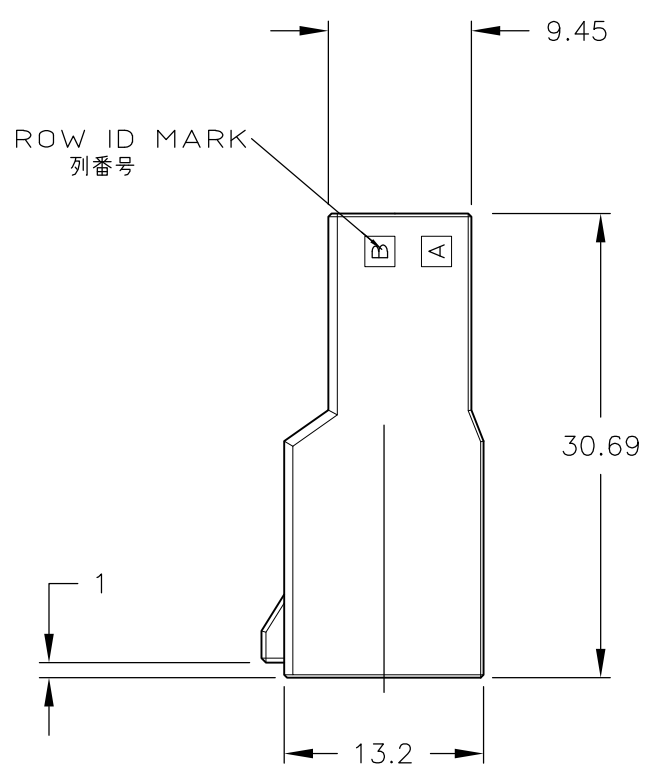

注記

① 材料：ハウジング：ガラス入り熱可塑性ポリエステル樹脂（94V-0），色：黒

~~② ハウジング全面にテフロン塗装のこと~~

NOTES

① MATERIAL:HOUSING:GLASS FILED THERMO PLASTIC ,POLYESTER(94V-0),COLOR:BLACK

~~② TO COAT ALL SURFACE OF HOUSING WITH TEFLON~~

TOLERANCES UNLESS OTHERWISE SPECIFIED:
 一般公差
 10 ≧ : ±0.3
 30 ≧ : ±0.35
 100 ≧ : ±0.4
 ANGLE : ±3°

OBSOLETE	△	22.5	27.7	11.5	11.5	9	20	5-1318115-9	
	-	22.5	27.7	11.5	11.5	9	20	2-1318115-9	
	-	22.5	27.7	11.5	11.5	9	20	1-1318115-9	
OBSOLETE	△	12.5	17.7	11.5	11.5	5	12	5-1318115-6	
	-	12.5	17.7	11.5	11.5	5	12	3-1318115-6	
	-	12.5	17.7	11.5	11.5	5	12	2-1318115-6	
OBSOLETE	△	7.5	12.7	4	4	3	8	5-1318115-4	
	-	7.5	12.7	4	4	3	8	2-1318115-4	
	-	7.5	12.7	4	4	3	8	1-1318115-4	
OBSOLETE	△	5	10.2	4	4	2	6	5-1318115-3	
	-	5	10.2	4	4	2	6	2-1318115-3	
	-	5	10.2	4	4	2	6	1-1318115-3	
		FINISH	A	B	C	D	N	POS	P/N

THIS DRAWING IS A CONTROLLED DOCUMENT.

DIMENSIONS: mm	TOLERANCES UNLESS OTHERWISE SPECIFIED:	DWN K.IKEDA 7/DEC/'98	STE TE Connectivity
	0 PLC ±-	CHK N.MATSUBARA 7/DEC/'98	
	1 PLC ±-	APVD I.HASEGAWA 7/DEC/'98	
	2 PLC ±-	NAME	
MATERIAL	3 PLC ±-	PRODUCT SPEC	2列 タブ ハウジング フリーハンギング タイプ
	4 PLC ±-	APPLICATION SPEC	DOUBLE ROW TAB (FREE HANGING)
	ANGLES ±-	WEIGHT	DYNAMIC D2100D
	FINISH	CUSTOMER DRAWING	SIZE CAGE CODE DRAWING NO RESTRICTED TO
		SCALE 2:1 SHEET 1 OF 1 REV C	A3 00779 C-1318115