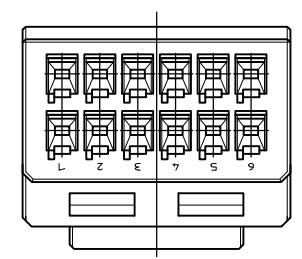

注記

① 材料：ハウジング：ガラス入り熱可塑性ポリエステル樹脂（94V-0），色：黒

~~② ハウジング全面にテフロン塗装のこと~~

NOTES

① MATERIAL:HOUSING:GLASS FILED THERMO PLASTIC ,POLYESTER(94V-0),COLOR:BLACK

~~② TO COAT ALL SURFACE OF HOUSING WITH TEFLON~~

TOLERANCES UNLESS OTHERWISE SPECIFIED:
 一般公差
 10 ≧ : ±0.3
 30 ≧ : ±0.35
 100 ≧ : ±0.4
 ANGLE : ±3°

OBSOLETE	△	22.5	27.7	11.5	11.5	9	20	5-1318115-9	
	-	22.5	27.7	11.5	11.5	9	20	2-1318115-9	
	-	22.5	27.7	11.5	11.5	9	20	1-1318115-9	
OBSOLETE	△	12.5	17.7	11.5	11.5	5	12	5-1318115-6	
	-	12.5	17.7	11.5	11.5	5	12	3-1318115-6	
	-	12.5	17.7	11.5	11.5	5	12	2-1318115-6	
OBSOLETE	△	7.5	12.7	4	4	3	8	5-1318115-4	
	-	7.5	12.7	4	4	3	8	2-1318115-4	
	-	7.5	12.7	4	4	3	8	1-1318115-4	
OBSOLETE	△	5	10.2	4	4	2	6	5-1318115-3	
	-	5	10.2	4	4	2	6	2-1318115-3	
	-	5	10.2	4	4	2	6	1-1318115-3	
		FINISH	A	B	C	D	N	POS	P/N

THIS DRAWING IS A CONTROLLED DOCUMENT.

DIMENSIONS: mm	TOLERANCES UNLESS OTHERWISE SPECIFIED:	DWN K.IKEDA 7/DEC/'98	STE TE Connectivity
	0 PLC ±-	CHK N.MATSUBARA 7/DEC/'98	
	1 PLC ±-	APVD I.HASEGAWA 7/DEC/'98	
	2 PLC ±-	NAME	
MATERIAL	3 PLC ±-	PRODUCT SPEC	2列 タブ ハウジング フリーハンギング タイプ
	4 PLC ±-	APPLICATION SPEC	DOUBLE ROW TAB (FREE HANGING)
	ANGLES ±-	WEIGHT	DYNAMIC D2100D
	FINISH	CUSTOMER DRAWING	SIZE CAGE CODE DRAWING NO RESTRICTED TO
		SCALE 2:1 SHEET 1 OF 1 REV C	A3 00779 C-1318115