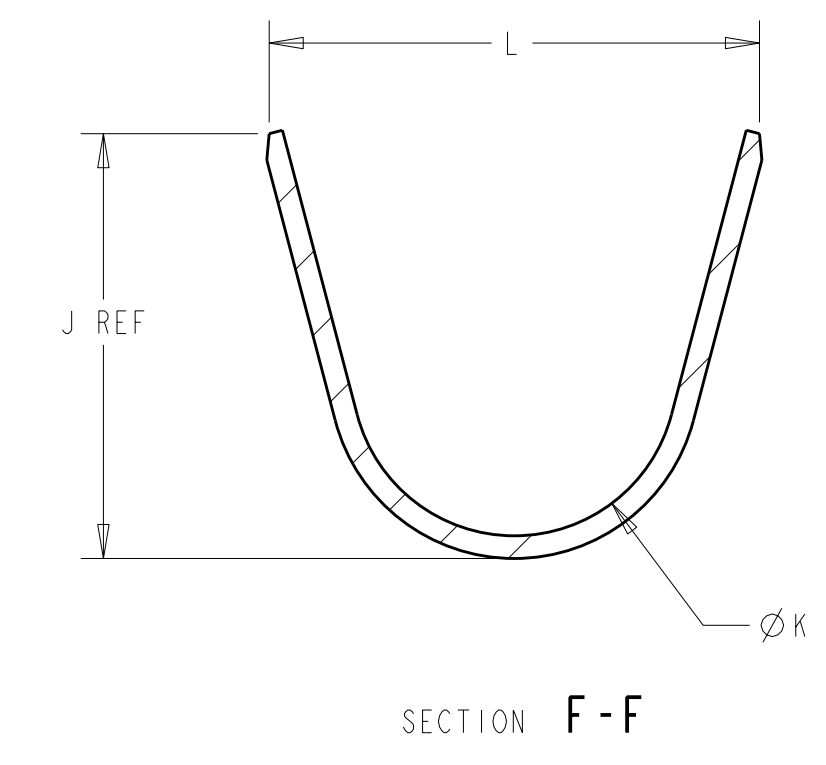

LOC	DIST	REV	DATE	BY	CHK	APPV
GE	00	E1	26APR2011	RK	HMR	

REVISIONS

△ MATERIAL: 0.30 THICK COPPER ALLOY, PREPLATED WITH 0.0008 MINIMUM THICK REFLOW TIN OR BRIGHT TIN (ELV COMPLIANT).

ALTERNATE MATERIAL: 0.30 THICK COPPER ALLOY, PREPLATED WITH 0.0008 MINIMUM THICK BRIGHT TIN (ELV COMPLIANT).

4. QUALIFICATION OF THE CRIMP APPLICATION TOOLING SHALL BE CONTROLLED BY THE REQUIREMENTS ESTABLISHED UNDER USCAR 21.
5. LOOSE END SPLICING TO BE USED.

REELING	N	L	ØK	J	H	ØF	E	WIRE SIZE	PART NO.	
3	1326032-6 REELED FOR AMP APPLICATORS								12 AWG	I-1326032-2
	1326032-5 REELED FOR AMP APPLICATORS								14 AWG	I-1326032-1
	1326032-4 REELED FOR AMP APPLICATORS								16 AWG	I-1326032-0
2	1326032-3 REELED FOR AMP APPLICATORS								18 AWG	1326032-9
	1326032-2 REELED FOR AMP APPLICATORS								20 AWG	1326032-8
	1326032-1 REELED FOR AMP APPLICATORS								22 AWG	1326032-7
	1.35	6.8	4.30	6.09	4.7	2.70	5.25	12 AWG	1326032-6	
	1.35	6.5	4.30	5.62	3.9	1.70	3.88	14 AWG	1326032-5	
1.10	5.6	3.80	4.54	3.9	1.70	3.88	16 AWG	1326032-4		
1.10	5.6	3.80	4.54	3.3	1.30	2.76	18 AWG	1326032-3		
0.90	5.0	3.40	4.11	3.3	1.30	2.76	20 AWG	1326032-2		
0.90	5.0	3.40	4.11	2.5	0.90	2.11	22 AWG	1326032-1		

THIS DRAWING IS A CONTROLLED DOCUMENT.

AWN: D. STRAUSSER 28APR99
 CHK: D. BROWN 28APR99
 APPV: D. BROWN 28APR99

TE Connectivity
2.8mm RECEPTACLE, SEALED

SAE/USCAR-2 8/97
 114-13013
 WEIGHT: -
 SCALE: 10:1