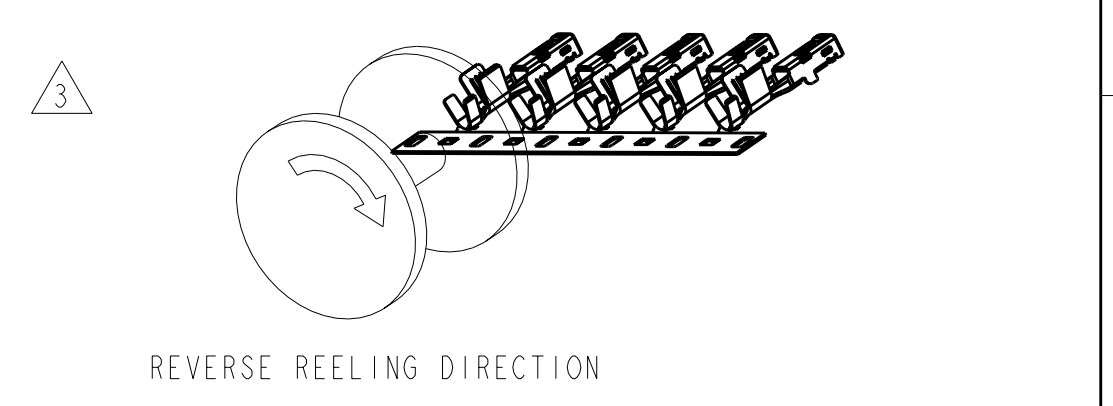

LOC	DIST	REV	DATE	BY	CHK	APPV
GE	00	E1	26APR2011	RK	HMR	

REVISIONS

△ MATERIAL: 0.30 THICK COPPER ALLOY, PREPLATED WITH 0.0008 MINIMUM THICK REFLOW TIN OR BRIGHT TIN (ELV COMPLIANT).

ALTERNATE MATERIAL: 0.30 THICK COPPER ALLOY, PREPLATED WITH 0.0008 MINIMUM THICK BRIGHT TIN (ELV COMPLIANT).

4. QUALIFICATION OF THE CRIMP APPLICATION TOOLING SHALL BE CONTROLLED BY THE REQUIREMENTS ESTABLISHED UNDER USCAR 21.
5. LOOSE END SPLICING TO BE USED.

REELING	N	L	ØK	J	H	ØF	E	WIRE SIZE	PART NO.	
3	1326032-6 REELED FOR AMP APPLICATORS								12 AWG	I-1326032-2
	1326032-5 REELED FOR AMP APPLICATORS								14 AWG	I-1326032-1
	1326032-4 REELED FOR AMP APPLICATORS								16 AWG	I-1326032-0
2	1326032-3 REELED FOR AMP APPLICATORS								18 AWG	1326032-9
	1326032-2 REELED FOR AMP APPLICATORS								20 AWG	1326032-8
	1326032-1 REELED FOR AMP APPLICATORS								22 AWG	1326032-7
	1.35	6.8	4.30	6.09	4.7	2.70	5.25	12 AWG	1326032-6	
	1.35	6.5	4.30	5.62	3.9	1.70	3.88	14 AWG	1326032-5	
1.10	5.6	3.80	4.54	3.9	1.70	3.88	16 AWG	1326032-4		
1.10	5.6	3.80	4.54	3.3	1.30	2.76	18 AWG	1326032-3		
0.90	5.0	3.40	4.11	3.3	1.30	2.76	20 AWG	1326032-2		
0.90	5.0	3.40	4.11	2.5	0.90	2.11	22 AWG	1326032-1		