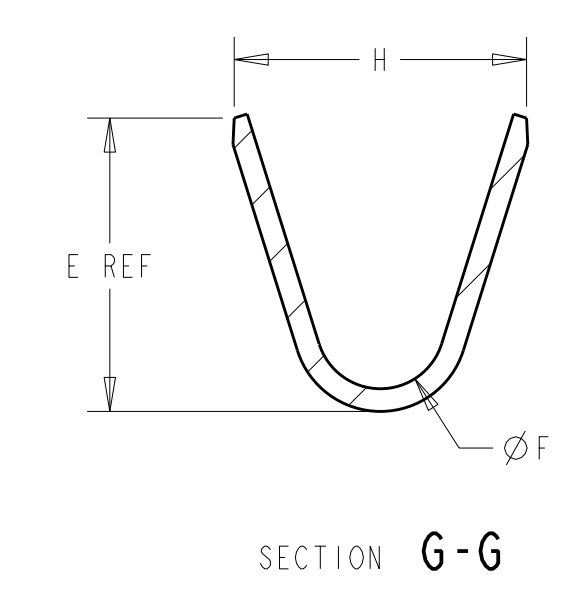

LOC	DIST	REV	DATE	BY	CHK	APPV
GE	00	E1	26APR2011	RK	HMR	

REVISIONS

△ MATERIAL: 0.30 THICK COPPER ALLOY, PREPLATED WITH 0.0008 MINIMUM THICK REFLOW TIN OR BRIGHT TIN (ELV COMPLIANT).

ALTERNATE MATERIAL: 0.30 THICK COPPER ALLOY, PREPLATED WITH 0.0008 MINIMUM THICK BRIGHT TIN (ELV COMPLIANT).

4. QUALIFICATION OF THE CRIMP APPLICATION TOOLING SHALL BE CONTROLLED BY THE REQUIREMENTS ESTABLISHED UNDER USCAR 21.
5. LOOSE END SPLICING TO BE USED.

REELING	N	L	ØK	J	H	ØF	E	WIRE SIZE	PART NO.	
3	1326032-6 REELED FOR AMP APPLICATORS								12 AWG	I-1326032-2
	1326032-5 REELED FOR AMP APPLICATORS								14 AWG	I-1326032-1
	1326032-4 REELED FOR AMP APPLICATORS								16 AWG	I-1326032-0
2	1326032-3 REELED FOR AMP APPLICATORS								18 AWG	1326032-9
	1326032-2 REELED FOR AMP APPLICATORS								20 AWG	1326032-8
	1326032-1 REELED FOR AMP APPLICATORS								22 AWG	1326032-7
	1.35	6.8	4.30	6.09	4.7	2.70	5.25	12 AWG	1326032-6	
	1.35	6.5	4.30	5.62	3.9	1.70	3.88	14 AWG	1326032-5	
1.10	5.6	3.80	4.54	3.9	1.70	3.88	16 AWG	1326032-4		
1.10	5.6	3.80	4.54	3.3	1.30	2.76	18 AWG	1326032-3		
0.90	5.0	3.40	4.11	3.3	1.30	2.76	20 AWG	1326032-2		
0.90	5.0	3.40	4.11	2.5	0.90	2.11	22 AWG	1326032-1		

THIS DRAWING IS A CONTROLLED DOCUMENT.

AWN: D. STRAUSSER 28APR99
 CHK: D. BROWN 28APR99
 APPV: D. BROWN 28APR99

TE Connectivity
2.8mm RECEPTACLE, SEALED

SAE/USCAR-2 8/97
 114-13013
 WEIGHT: -
 SCALE: 10:1