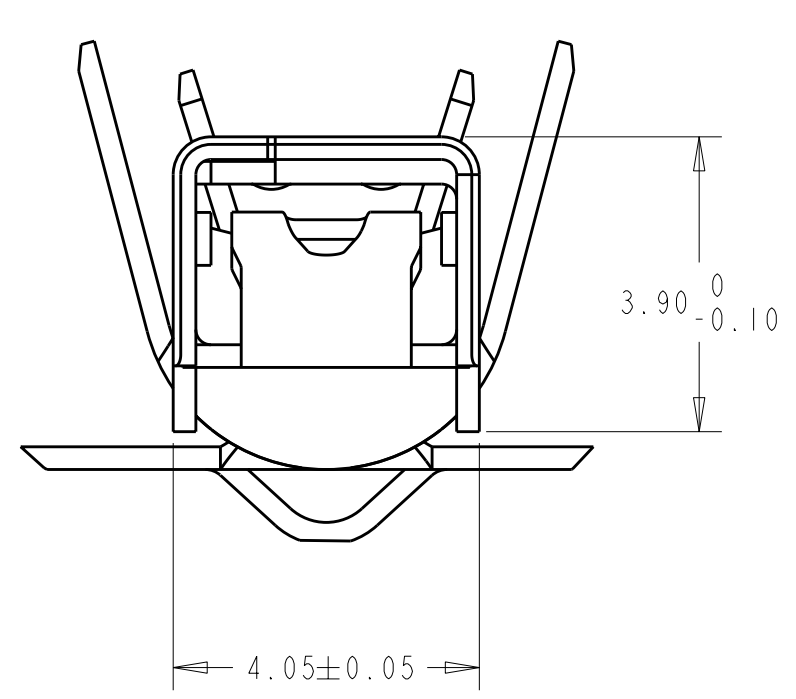

LOC	DIST	REV	DATE	BY	CHK	APPV
GE	00	E1	26APR2011	RK	HMR	

REVISIONS

△ MATERIAL: 0.30 THICK COPPER ALLOY, PREPLATED WITH 0.0008 MINIMUM THICK REFLOW TIN OR BRIGHT TIN (ELV COMPLIANT).

ALTERNATE MATERIAL: 0.30 THICK COPPER ALLOY, PREPLATED WITH 0.0008 MINIMUM THICK BRIGHT TIN (ELV COMPLIANT).

4. QUALIFICATION OF THE CRIMP APPLICATION TOOLING SHALL BE CONTROLLED BY THE REQUIREMENTS ESTABLISHED UNDER USCAR 21.
5. LOOSE END SPLICING TO BE USED.

REELING	N	L	ØK	J	H	ØF	E	WIRE SIZE	PART NO.	
3	1326032-6 REELED FOR AMP APPLICATORS								12 AWG	I-1326032-2
	1326032-5 REELED FOR AMP APPLICATORS								14 AWG	I-1326032-1
	1326032-4 REELED FOR AMP APPLICATORS								16 AWG	I-1326032-0
2	1326032-3 REELED FOR AMP APPLICATORS								18 AWG	1326032-9
	1326032-2 REELED FOR AMP APPLICATORS								20 AWG	1326032-8
	1326032-1 REELED FOR AMP APPLICATORS								22 AWG	1326032-7
	1.35	6.8	4.30	6.09	4.7	2.70	5.25	12 AWG	1326032-6	
	1.35	6.5	4.30	5.62	3.9	1.70	3.88	14 AWG	1326032-5	
1.10	5.6	3.80	4.54	3.9	1.70	3.88	16 AWG	1326032-4		
1.10	5.6	3.80	4.54	3.3	1.30	2.76	18 AWG	1326032-3		
0.90	5.0	3.40	4.11	3.3	1.30	2.76	20 AWG	1326032-2		
0.90	5.0	3.40	4.11	2.5	0.90	2.11	22 AWG	1326032-1		

THIS DRAWING IS A CONTROLLED DOCUMENT.

AWN: D. STRAUSSER 28APR99
 CHK: D. BROWN 28APR99
 APPV: D. BROWN 28APR99

TE Connectivity
2.8mm RECEPTACLE, SEALED

SAE/USCAR-2 8/97
 114-13013
 WEIGHT: -
 SCALE: 10:1