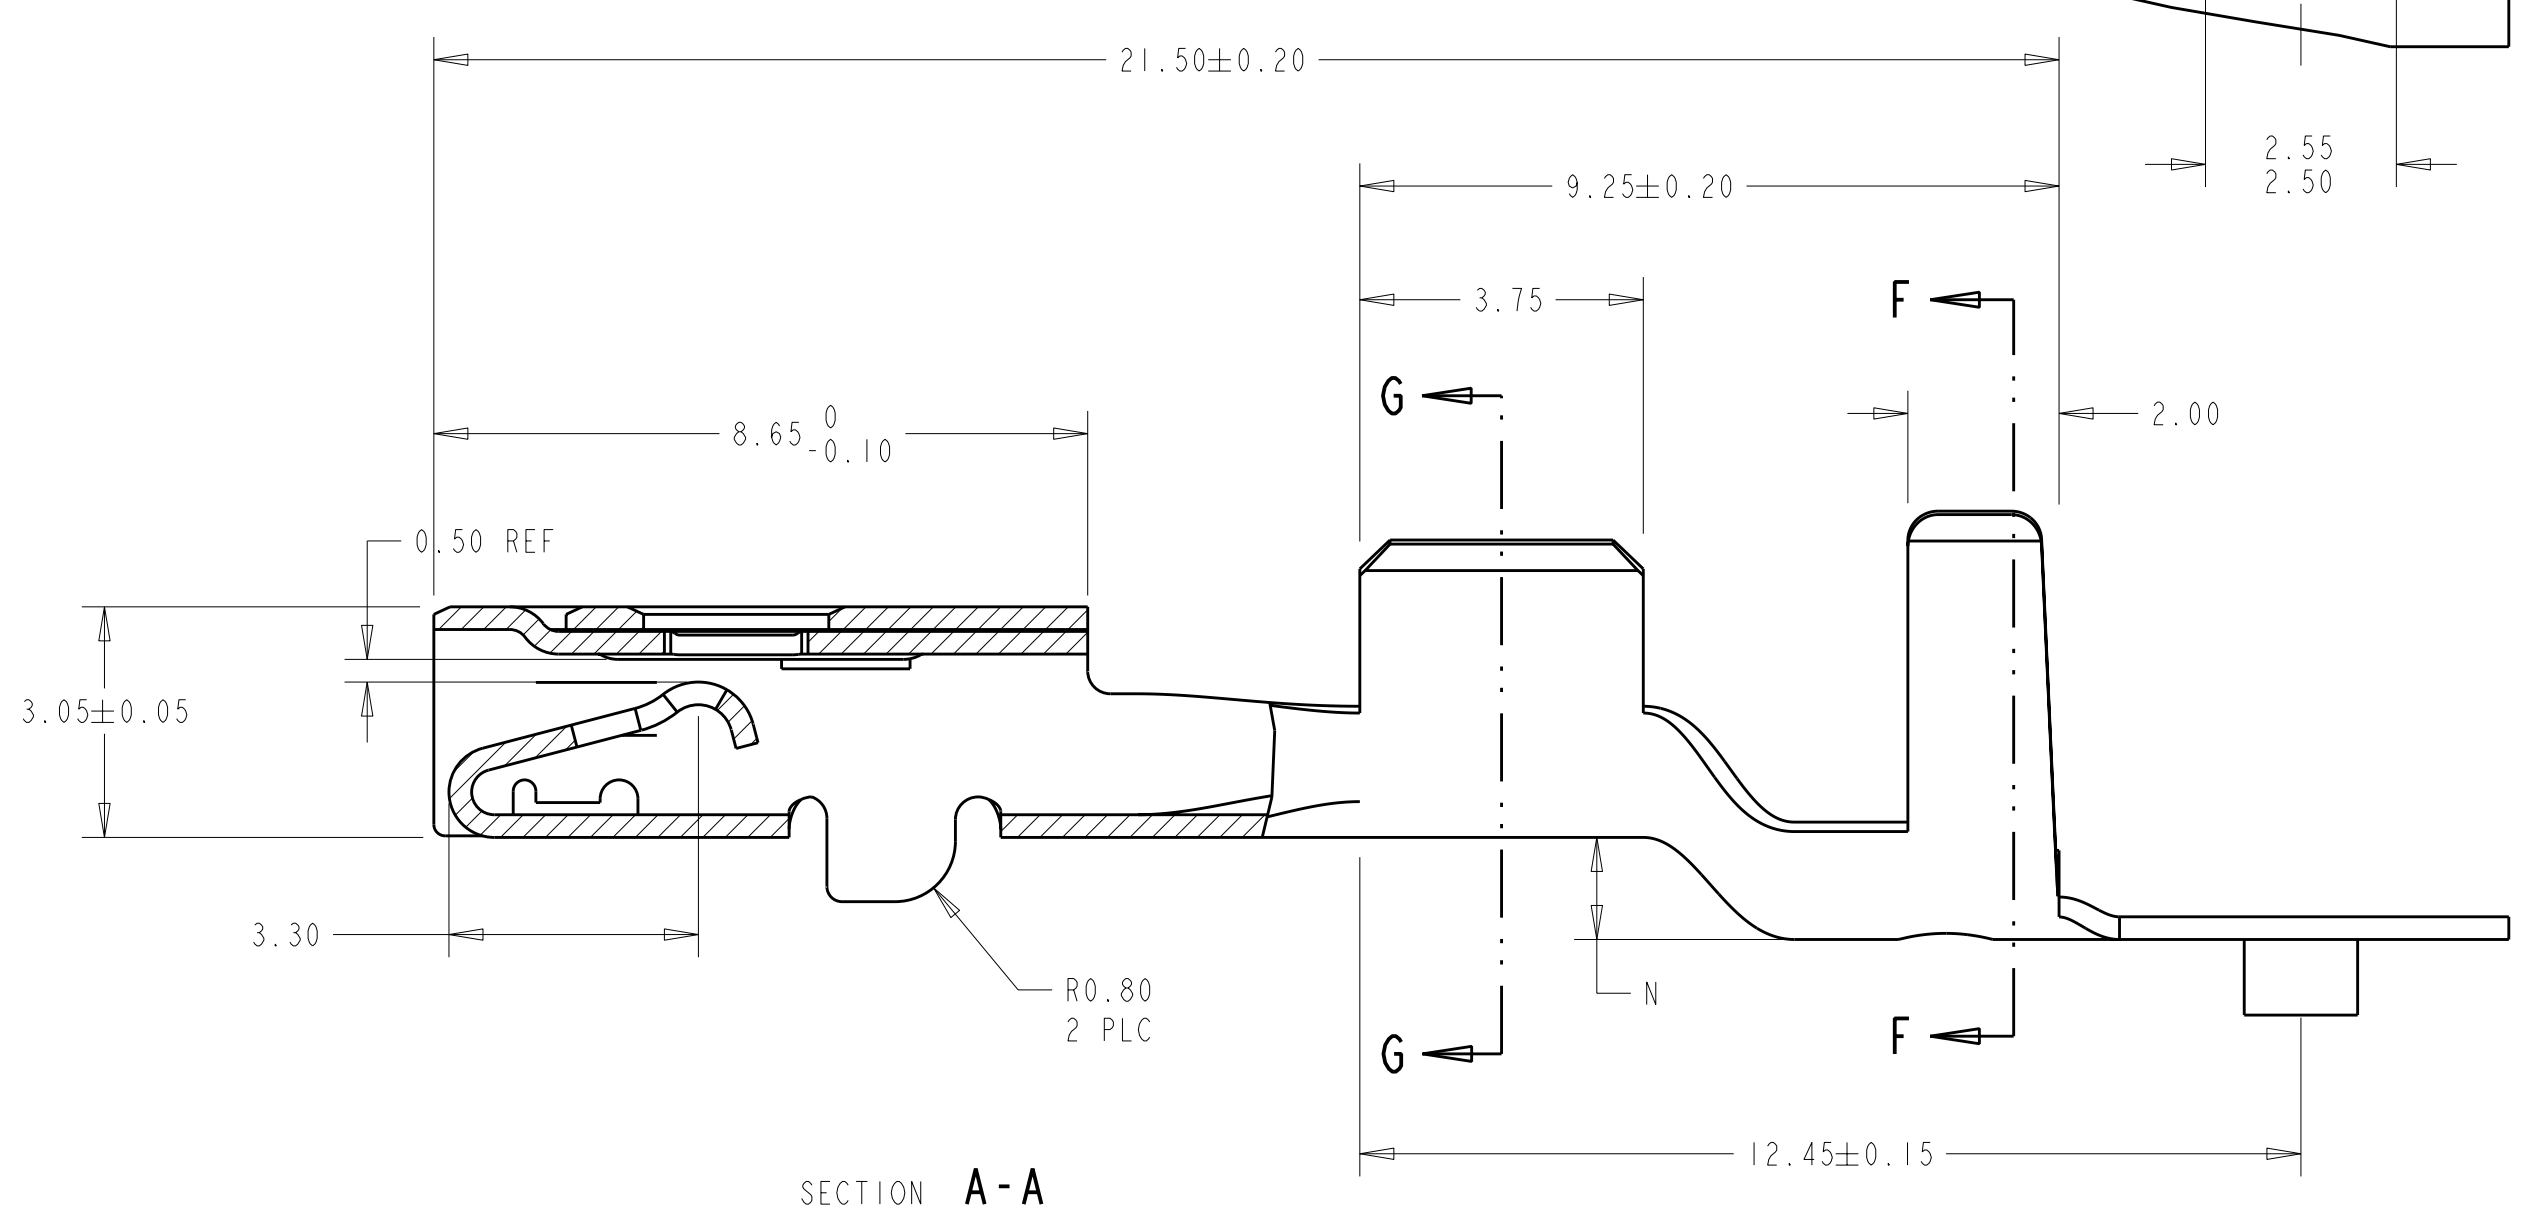

LOC	DIST	REV	DATE	BY	CHK	APPV
GE	00	E1	26APR2011	RK	HMR	

REVISIONS

△ MATERIAL: 0.30 THICK COPPER ALLOY, PREPLATED WITH 0.0008 MINIMUM THICK REFLOW TIN OR BRIGHT TIN (ELV COMPLIANT).

ALTERNATE MATERIAL: 0.30 THICK COPPER ALLOY, PREPLATED WITH 0.0008 MINIMUM THICK BRIGHT TIN (ELV COMPLIANT).

4. QUALIFICATION OF THE CRIMP APPLICATION TOOLING SHALL BE CONTROLLED BY THE REQUIREMENTS ESTABLISHED UNDER USCAR 21.
5. LOOSE END SPLICING TO BE USED.

REELING	N	L	ØK	J	H	ØF	E	WIRE SIZE	PART NO.	
3	1326032-6 REELED FOR AMP APPLICATORS								12 AWG	I-1326032-2
	1326032-5 REELED FOR AMP APPLICATORS								14 AWG	I-1326032-1
	1326032-4 REELED FOR AMP APPLICATORS								16 AWG	I-1326032-0
2	1326032-3 REELED FOR AMP APPLICATORS								18 AWG	1326032-9
	1326032-2 REELED FOR AMP APPLICATORS								20 AWG	1326032-8
	1326032-1 REELED FOR AMP APPLICATORS								22 AWG	1326032-7
	1.35	6.8	4.30	6.09	4.7	2.70	5.25	12 AWG	1326032-6	
	1.35	6.5	4.30	5.62	3.9	1.70	3.88	14 AWG	1326032-5	
1.10	5.6	3.80	4.54	3.9	1.70	3.88	16 AWG	1326032-4		
1.10	5.6	3.80	4.54	3.3	1.30	2.76	18 AWG	1326032-3		
0.90	5.0	3.40	4.11	3.3	1.30	2.76	20 AWG	1326032-2		
0.90	5.0	3.40	4.11	2.5	0.90	2.11	22 AWG	1326032-1		

THIS DRAWING IS A CONTROLLED DOCUMENT.

AWN: D. STRAUSSER 28APR99
 CHK: D. BROWN 28APR99
 APPV: D. BROWN 28APR99

TE Connectivity
2.8mm RECEPTACLE, SEALED

SAE/USCAR-2 8/97
 114-13013
 WEIGHT: -
 SCALE: 10:1