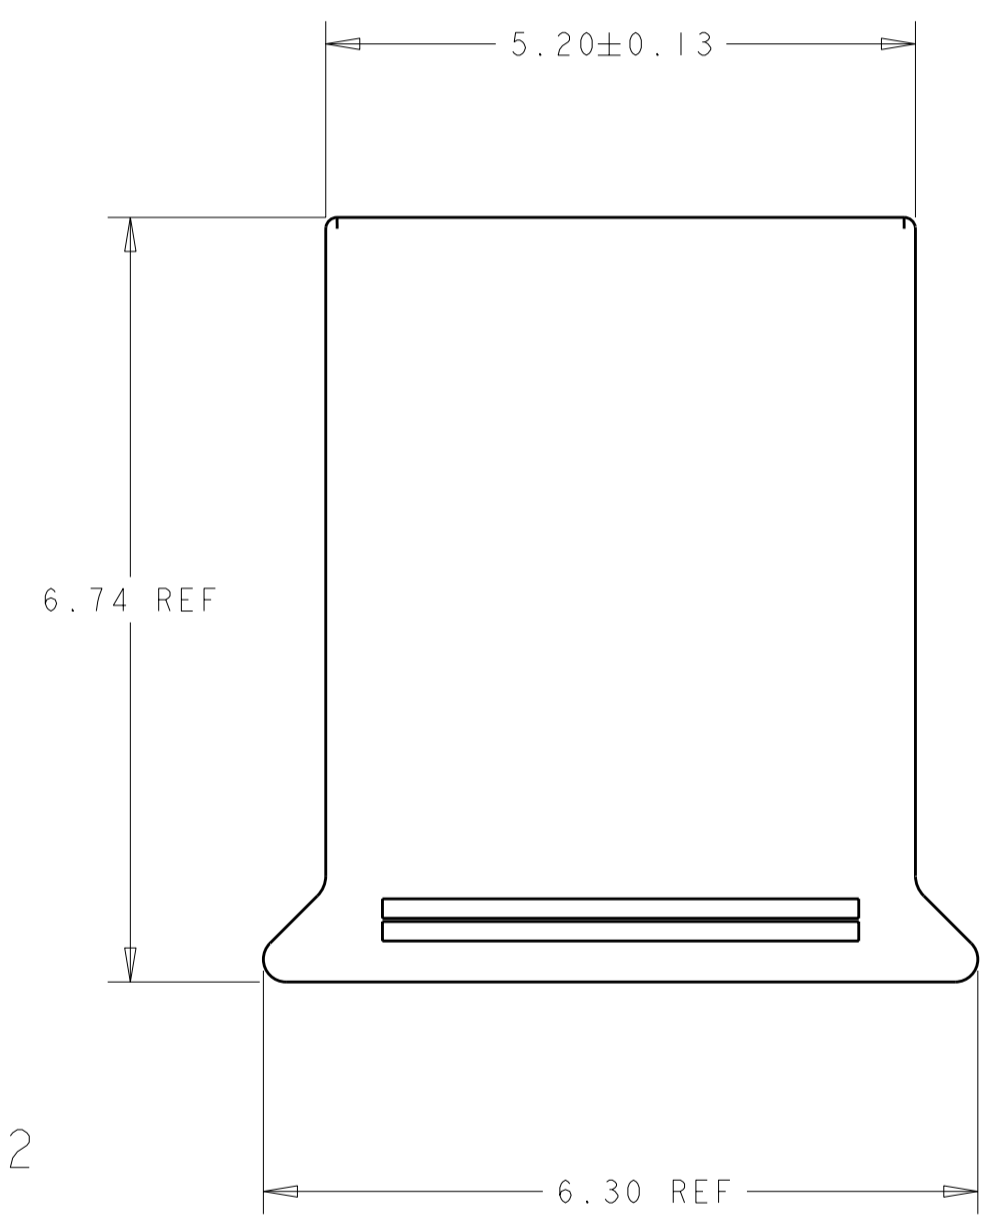

- 1 UL94 V-0 RATED LCP, COLOR: NATURAL.
- 2 OBSOLETE PARTS: OBSOLETE CIS STREAMLINING PER D.RENAUD/D.SINISI

	V	W	Z	NO. OF POS	PART NUMBER
2 OBSOLETE	19.35	18.25	17.50	40	1-1375875-8
2 OBSOLETE	18.55	17.45	16.70	38	1-1375875-7
2 OBSOLETE	17.75	16.65	15.90	36	1-1375875-6
2 OBSOLETE	16.95	15.85	15.10	34	1-1375875-5
2 OBSOLETE	16.15	15.05	14.30	32	1-1375875-4
2 OBSOLETE	15.35	14.25	13.50	30	1-1375875-3
2 OBSOLETE	14.55	13.45	12.70	28	1-1375875-2
2 OBSOLETE	13.75	12.65	11.90	26	1-1375875-1
2 OBSOLETE	12.95	11.85	11.10	24	1-1375875-0
2 OBSOLETE	12.15	11.05	10.30	22	1375875-9
	11.35	10.25	9.50	20	1375875-8
	10.55	9.45	8.70	18	1375875-7
	9.75	8.65	7.90	16	1375875-6
	8.95	7.85	7.10	14	1375875-5
	8.15	7.05	6.30	12	1375875-4
	7.35	6.25	5.50	10	1375875-3
	6.55	5.45	4.70	8	1375875-2
	5.75	4.65	3.90	6	1375875-1

SCALE: 15:1 SHEET 1 OF 1 REV: A2

MATERIAL: 1

TOLERANCES UNLESS OTHERWISE SPECIFIED:
 0 PLC ±
 1 PLC ±
 2 PLC ±0.08
 3 PLC ±
 4 PLC ±
 ANGLES ±
 FINISH

PRODUCT SPEC: 108-1955
 APPLICATION SPEC: 114-13051
 WEIGHT: -