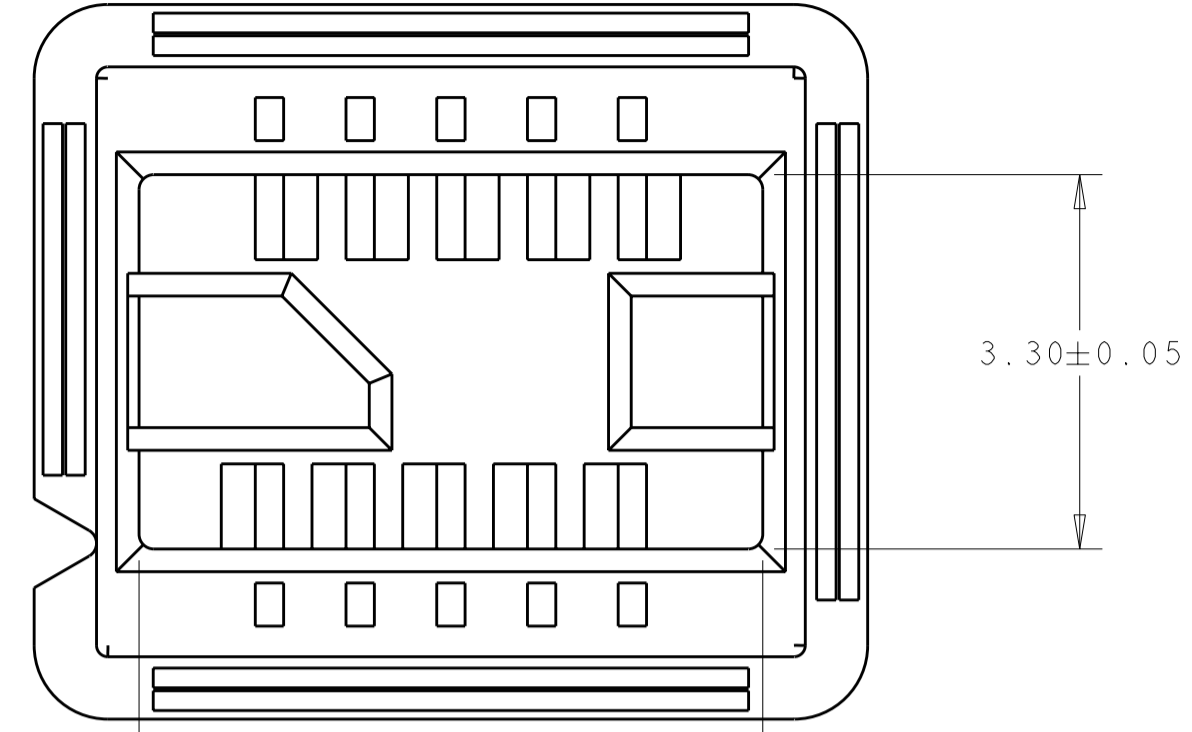

- 1 UL94 V-0 RATED LCP, COLOR: NATURAL.
- 2 OBSOLETE PARTS: OBSOLETE CIS STREAMLINING PER D.RENAUD/D.SINISI

	V	W	Z	NO. OF POS	PART NUMBER
2 OBSOLETE	19.35	18.25	17.50	40	1-1375875-8
2 OBSOLETE	18.55	17.45	16.70	38	1-1375875-7
2 OBSOLETE	17.75	16.65	15.90	36	1-1375875-6
2 OBSOLETE	16.95	15.85	15.10	34	1-1375875-5
2 OBSOLETE	16.15	15.05	14.30	32	1-1375875-4
2 OBSOLETE	15.35	14.25	13.50	30	1-1375875-3
2 OBSOLETE	14.55	13.45	12.70	28	1-1375875-2
2 OBSOLETE	13.75	12.65	11.90	26	1-1375875-1
2 OBSOLETE	12.95	11.85	11.10	24	1-1375875-0
2 OBSOLETE	12.15	11.05	10.30	22	1375875-9
	11.35	10.25	9.50	20	1375875-8
	10.55	9.45	8.70	18	1375875-7
	9.75	8.65	7.90	16	1375875-6
	8.95	7.85	7.10	14	1375875-5
	8.15	7.05	6.30	12	1375875-4
	7.35	6.25	5.50	10	1375875-3
	6.55	5.45	4.70	8	1375875-2
	5.75	4.65	3.90	6	1375875-1

THIS DRAWING IS A CONTROLLED DOCUMENT.

DWN: K. KOEGEL 03JUN2000
 CHK: W. DAVIS 03JUN2000
 APVD: -

TE Connectivity

AMPMODU MICRO INTERCONNECT PLUG HOUSING

SIZE: A2 CAGE CODE: 20779 DRAWING NO: 1375875 RESTRICTED TO: -

SCALE: 15:1 SHEET 1 OF 1 REV: A2

MATERIAL: 1

TOLERANCES UNLESS OTHERWISE SPECIFIED:
 0 PLC ±
 1 PLC ±
 2 PLC ±0.08
 3 PLC ±
 4 PLC ±
 ANGLES ±
 FINISH

PRODUCT SPEC: 108-1955
 APPLICATION SPEC: 114-13051
 WEIGHT: -