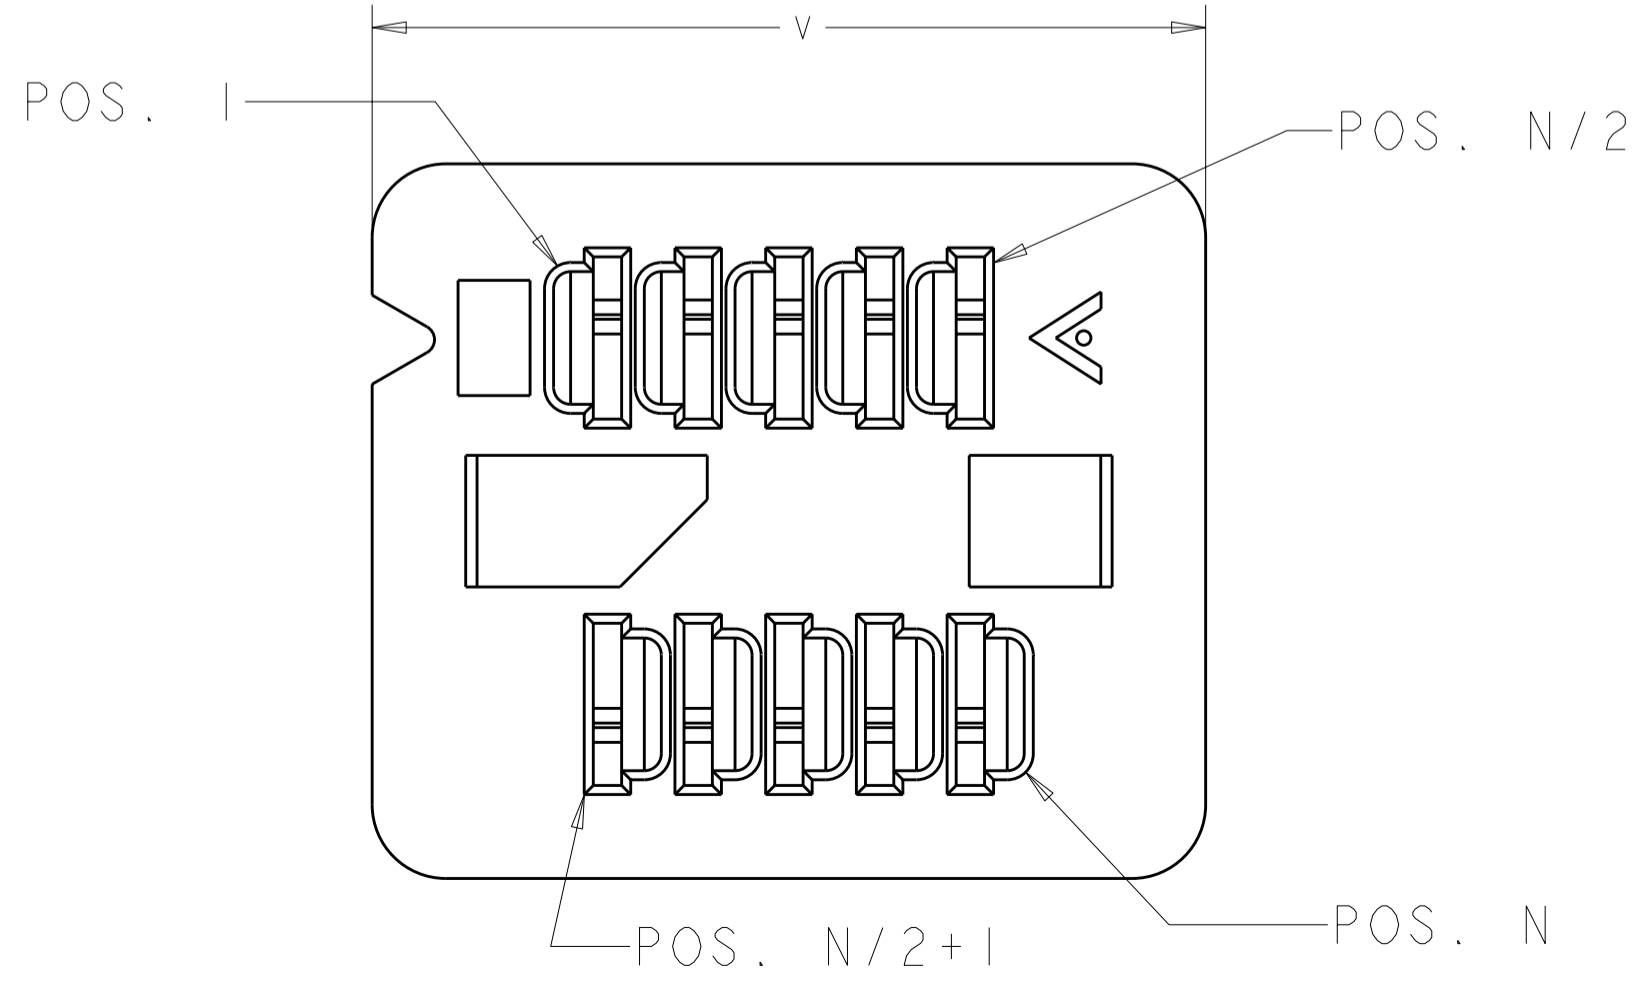

- 1 UL94 V-0 RATED LCP, COLOR: NATURAL.
- 2 OBSOLETE PARTS: OBSOLETE CIS STREAMLINING PER D.RENAUD/D.SINISI

	V	W	Z	NO. OF POS	PART NUMBER
2 OBSOLETE	19.35	18.25	17.50	40	1-1375875-8
2 OBSOLETE	18.55	17.45	16.70	38	1-1375875-7
2 OBSOLETE	17.75	16.65	15.90	36	1-1375875-6
2 OBSOLETE	16.95	15.85	15.10	34	1-1375875-5
2 OBSOLETE	16.15	15.05	14.30	32	1-1375875-4
2 OBSOLETE	15.35	14.25	13.50	30	1-1375875-3
2 OBSOLETE	14.55	13.45	12.70	28	1-1375875-2
2 OBSOLETE	13.75	12.65	11.90	26	1-1375875-1
2 OBSOLETE	12.95	11.85	11.10	24	1-1375875-0
2 OBSOLETE	12.15	11.05	10.30	22	1375875-9
	11.35	10.25	9.50	20	1375875-8
	10.55	9.45	8.70	18	1375875-7
	9.75	8.65	7.90	16	1375875-6
	8.95	7.85	7.10	14	1375875-5
	8.15	7.05	6.30	12	1375875-4
	7.35	6.25	5.50	10	1375875-3
	6.55	5.45	4.70	8	1375875-2
	5.75	4.65	3.90	6	1375875-1

THIS DRAWING IS A CONTROLLED DOCUMENT.

DWN: K. KOEGEL 03JUN2000
 CHK: W. DAVIS 03JUN2000
 APVD: -

TE Connectivity

AMPMODU MICRO INTERCONNECT PLUG HOUSING

SIZE: A2 CAGE CODE: 20779 DRAWING NO: 1375875 RESTRICTED TO: -

SCALE: 15:1 SHEET 1 OF 1 REV: A2

MATERIAL: 1

TOLERANCES UNLESS OTHERWISE SPECIFIED:
 0 PLC ±
 1 PLC ±
 2 PLC ±0.08
 3 PLC ±
 4 PLC ±
 ANGLES ±
 FINISH

PRODUCT SPEC: 108-1955
 APPLICATION SPEC: 114-13051
 WEIGHT: -