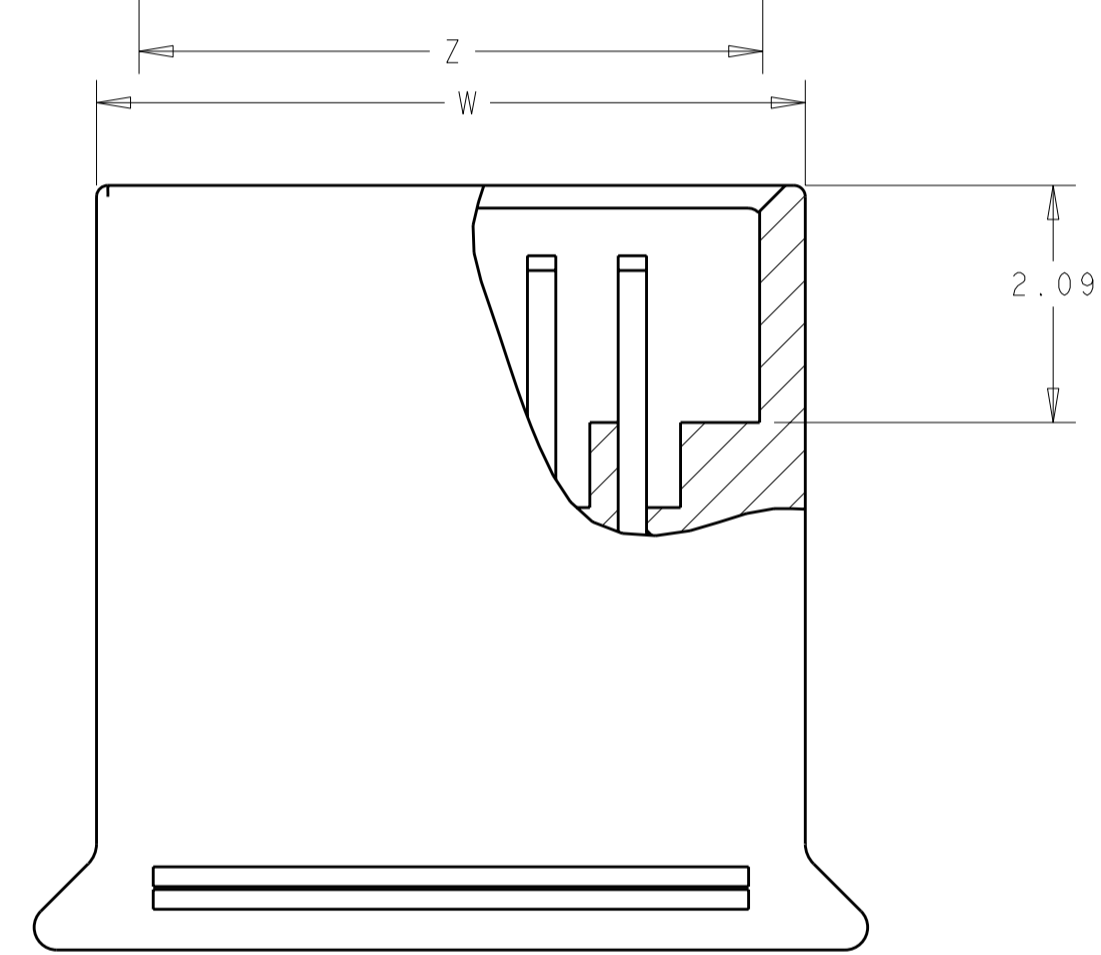

- 1 UL94 V-0 RATED LCP, COLOR: NATURAL.
- 2 OBSOLETE PARTS: OBSOLETE CIS STREAMLINING PER D.RENAUD/D.SINISI

	V	W	Z	NO. OF POS	PART NUMBER
2 OBSOLETE	19.35	18.25	17.50	40	1-1375875-8
2 OBSOLETE	18.55	17.45	16.70	38	1-1375875-7
2 OBSOLETE	17.75	16.65	15.90	36	1-1375875-6
2 OBSOLETE	16.95	15.85	15.10	34	1-1375875-5
2 OBSOLETE	16.15	15.05	14.30	32	1-1375875-4
2 OBSOLETE	15.35	14.25	13.50	30	1-1375875-3
2 OBSOLETE	14.55	13.45	12.70	28	1-1375875-2
2 OBSOLETE	13.75	12.65	11.90	26	1-1375875-1
2 OBSOLETE	12.95	11.85	11.10	24	1-1375875-0
2 OBSOLETE	12.15	11.05	10.30	22	1375875-9
	11.35	10.25	9.50	20	1375875-8
	10.55	9.45	8.70	18	1375875-7
	9.75	8.65	7.90	16	1375875-6
	8.95	7.85	7.10	14	1375875-5
	8.15	7.05	6.30	12	1375875-4
	7.35	6.25	5.50	10	1375875-3
	6.55	5.45	4.70	8	1375875-2
	5.75	4.65	3.90	6	1375875-1

SCALE: 15:1 SHEET 1 OF 1 REV: A2

MATERIAL: 1

TOLERANCES UNLESS OTHERWISE SPECIFIED:
 0 PLC ±
 1 PLC ±
 2 PLC ±0.08
 3 PLC ±
 4 PLC ±
 ANGLES ±
 FINISH

PRODUCT SPEC: 108-1955
 APPLICATION SPEC: 114-13051
 WEIGHT: -