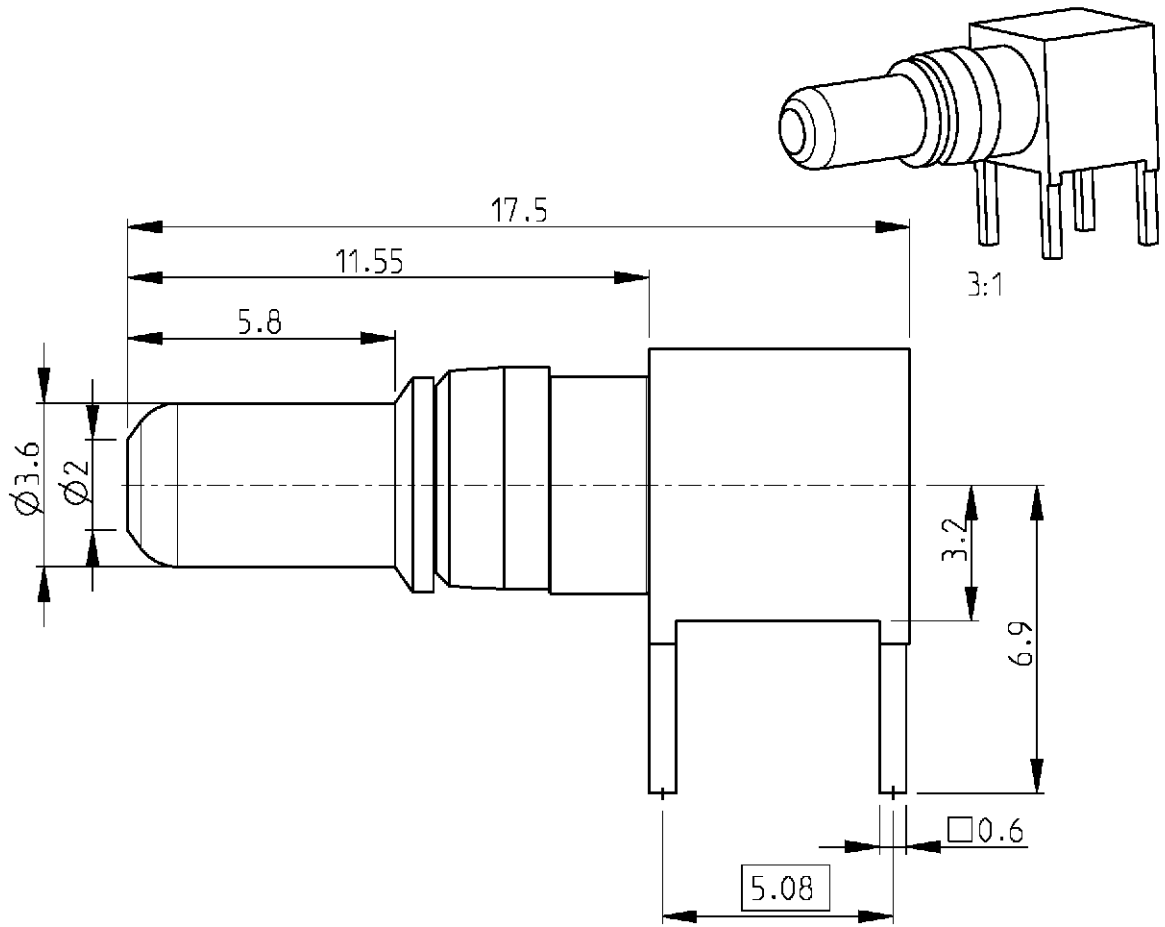

LOC	DIST	REVISIONS				
P	LTR	DESCRIPTION	DATE	DWN	APVD	
GW	-	A	-	19APR2001	BL	KM

2) All dimensions are max unless otherwise specified.

1) Application : DIN 41612 type M.

Cross reference table				
Old part number	Tyco part number	Current	Material	Plating
C42334-A347-A102	1-1393589-8	25 A	Brass	1 μ m Au or PD in contact area

RELEASED FOR PUBLICATION 2000

THIS DRAWING IS UNPUBLISHED.

COPYRIGHT 2000 BY TYCO ELECTRONICS CORPORATION. ALL RIGHTS RESERVED.

DIMENSIONS: mm TOLERANCES UNLESS OTHERWISE SPECIFIED: 0 PLC \pm 1 PLC \pm 2 PLC \pm 3 PLC \pm 4 PLC \pm ANGLES \pm	DWN B. Lenvain 19APR2001 CHR K. Mattheeuws 19APR2001 APVD R. Leeman 19APR2001	MATERIAL - FINISH - tyco Tyco Electronics Electronics Oostkamp - Belgium
	PRODUCT SPEC - APPLICATION SPEC - WEIGHT -	NAME High current plug with PCB connection SIZE A4 CAGE CODE 00779 DRAWING NO C=1-1393589-8 RESTRICTED TO -
	CUSTOMER DRAWING	SCALE 6/1 SHEET 1 OF 1 REV A