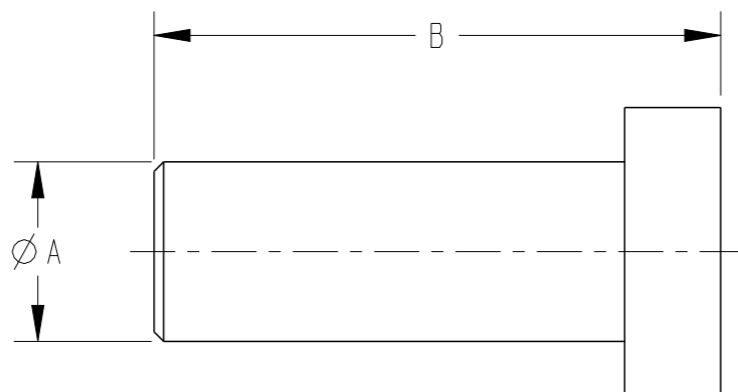

SIZE 8

SIZE 4

SIZE 12 & 16

CONTACT SIZE	TE INTERNAL PN	DEUTSCH PN	COLOR	A ±.010 [±.25]	B ±.030 [±.76]
12 & 16	114017-ZZ	114017	WHITE	.121 [3.07]	.688 [17.48]
8	114018-ZZ	114018	WHITE	.187 [4.75]	.590 [14.99]
4	114019-ZZ	114019	RED-ORANGE	.312 [7.92]	.750 [19.05]

PRODUCT SPEC	-
APPLICATION SPEC	-
WEIGHT	-

NAME PLUG, SEALING INDUSTRIAL CONNECTOR SIZES 16, 12, 8, AND 4			
SIZE	CAGE CODE	DRAWING NO	RESTRICTED TO
A3	4AFU8	©=114017/114019	-

1 MATERIAL: SIZES 16, 12, & 8 - PBT GF30
SIZE 4 - VMQ