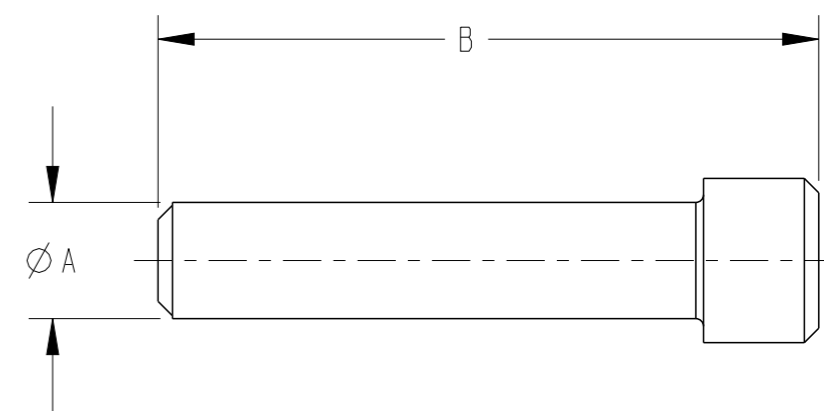

SIZE 8

SIZE 4

SIZE 12 & 16

CONTACT SIZE	TE INTERNAL PN	DEUTSCH PN	COLOR	A ±.010 [±.25]	B ±.030 [±.76]
12 & 16	114017-ZZ	114017	WHITE	.121 [3.07]	.688 [17.48]
8	114018-ZZ	114018	WHITE	.187 [4.75]	.590 [14.99]
4	114019-ZZ	114019	RED-ORANGE	.312 [7.92]	.750 [19.05]

PRODUCT SPEC	-
APPLICATION SPEC	-
WEIGHT	-

NAME PLUG, SEALING INDUSTRIAL CONNECTOR SIZES 16, 12, 8, AND 4			
SIZE	CAGE CODE	DRAWING NO	RESTRICTED TO
A3	4AFU8	©=114017/114019	-

1 MATERIAL: SIZES 16, 12, & 8 - PBT GF30
SIZE 4 - VMQ