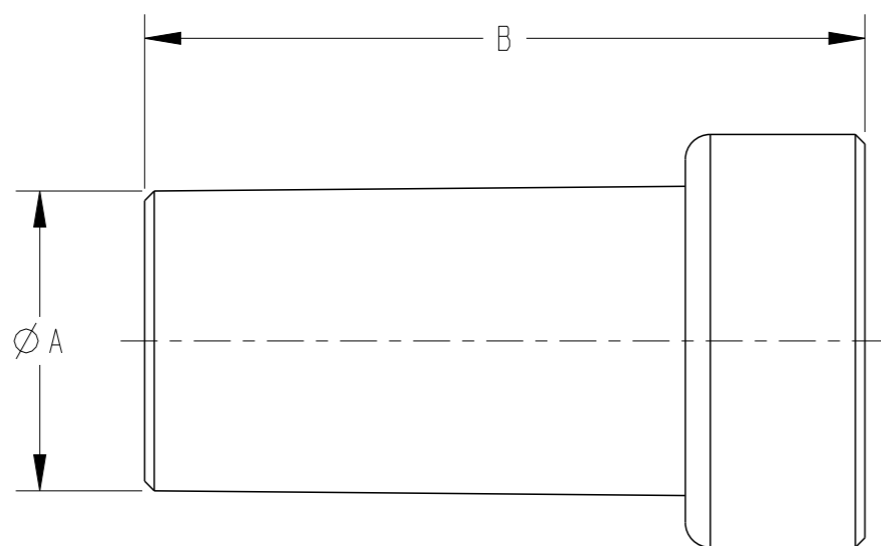

SIZE 8

SIZE 4

SIZE 12 & 16

CONTACT SIZE	TE INTERNAL PN	DEUTSCH PN	COLOR	A ±.010 [±.25]	B ±.030 [±.76]
12 & 16	114017-ZZ	114017	WHITE	.121 [3.07]	.688 [17.48]
8	114018-ZZ	114018	WHITE	.187 [4.75]	.590 [14.99]
4	114019-ZZ	114019	RED-ORANGE	.312 [7.92]	.750 [19.05]