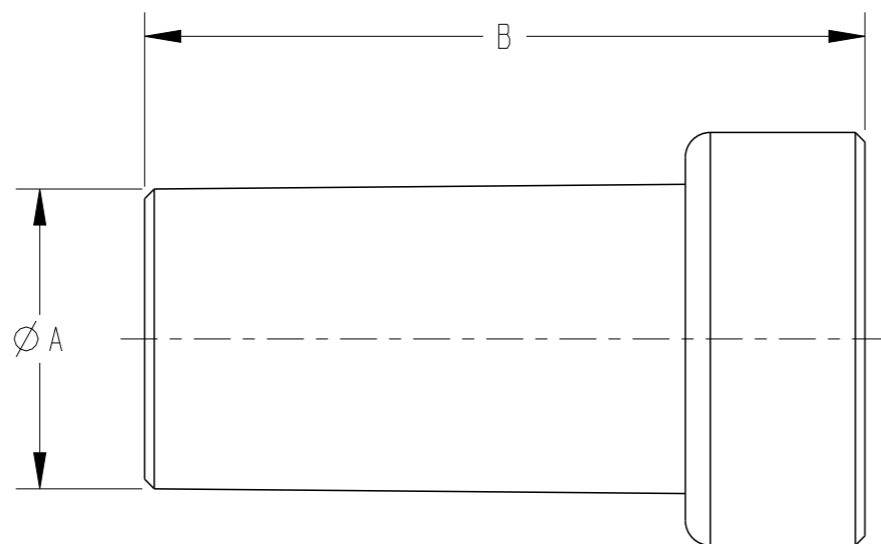

SIZE 8

SIZE 4

SIZE 12 & 16

CONTACT SIZE	TE INTERNAL PN	DEUTSCH PN	COLOR	A ±.010 [±.25]	B ±.030 [±.76]
12 & 16	114017-ZZ	114017	WHITE	.121 [3.07]	.688 [17.48]
8	114018-ZZ	114018	WHITE	.187 [4.75]	.590 [14.99]
4	114019-ZZ	114019	RED-ORANGE	.312 [7.92]	.750 [19.05]

THIS DRAWING IS A CONTROLLED DOCUMENT.

DWN	12 JAN 2005
R. MESSENGER	
CHK	13 JUN 2008
I. GRANTCHAROVA	
APVD	04 JUN 2008
S. BEARD	

NAME
**PLUG, SEALING
 INDUSTRIAL CONNECTOR
 SIZES 16, 12, 8, AND 4**

PRODUCT SPEC	-
APPLICATION SPEC	-
WEIGHT	-

SIZE	CAGE CODE	DRAWING NO	RESTRICTED TO
A3	4AFU8	©=114017/114019	-

CUSTOMER DRAWING	SCALE	SHEET	OF	REV
	5:1	1	1	F

1 MATERIAL: SIZES 16, 12, & 8 - PBT GF30
 SIZE 4 - VMQ

NOTES: UNLESS OTHERWISE SPECIFIED

DIMENSIONS: in [mm]	TOLERANCES UNLESS OTHERWISE SPECIFIED:
	0 PLC ± 1 PLC ± 2 PLC ± 3 PLC ± SEE TABLE 4 PLC ± ANGLES ±0° 30' 0"
MATERIAL	FINISH
1	