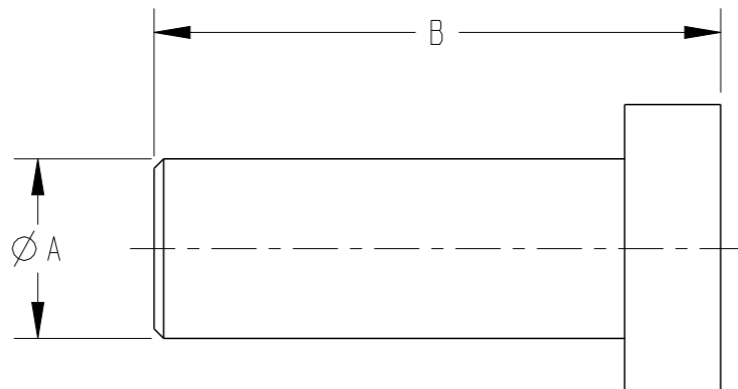

SIZE 8

SIZE 4

SIZE 12 & 16

CONTACT SIZE	TE INTERNAL PN	DEUTSCH PN	COLOR	A ±.010 [±.25]	B ±.030 [±.76]
12 & 16	114017-ZZ	114017	WHITE	.121 [3.07]	.688 [17.48]
8	114018-ZZ	114018	WHITE	.187 [4.75]	.590 [14.99]
4	114019-ZZ	114019	RED-ORANGE	.312 [7.92]	.750 [19.05]

THIS DRAWING IS A CONTROLLED DOCUMENT.

DWN	12 JAN 2005
R. MESSENGER	
CHK	13 JUN 2008
I. GRANTCHAROVA	
APVD	04 JUN 2008
S. BEARD	

NAME
**PLUG, SEALING
 INDUSTRIAL CONNECTOR
 SIZES 16, 12, 8, AND 4**

PRODUCT SPEC	-
APPLICATION SPEC	-
WEIGHT	-