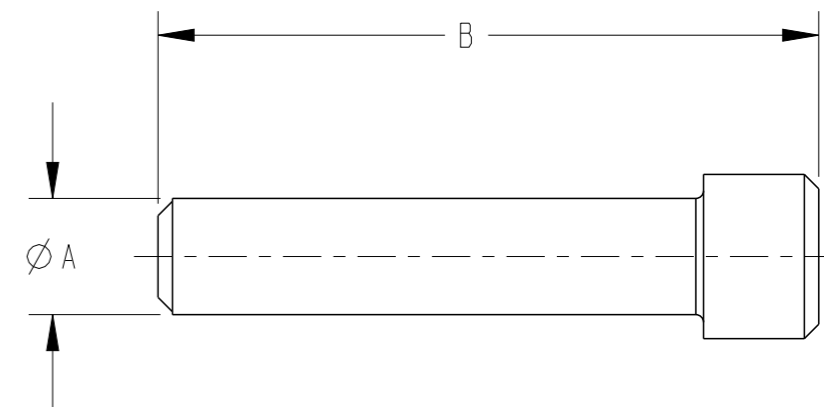

SIZE 8

SIZE 4

SIZE 12 & 16

CONTACT SIZE	TE INTERNAL PN	DEUTSCH PN	COLOR	A ±.010 [±.25]	B ±.030 [±.76]
12 & 16	114017-ZZ	114017	WHITE	.121 [3.07]	.688 [17.48]
8	114018-ZZ	114018	WHITE	.187 [4.75]	.590 [14.99]
4	114019-ZZ	114019	RED-ORANGE	.312 [7.92]	.750 [19.05]

THIS DRAWING IS A CONTROLLED DOCUMENT.

DWN	12 JAN 2005
R. MESSENGER	
CHK	13 JUN 2008
I. GRANTCHAROVA	
APVD	04 JUN 2008
S. BEARD	

NAME
**PLUG, SEALING
 INDUSTRIAL CONNECTOR
 SIZES 16, 12, 8, AND 4**

PRODUCT SPEC	-
APPLICATION SPEC	-
WEIGHT	-

SIZE	CAGE CODE	DRAWING NO	RESTRICTED TO
A3	4AFU8	©=114017/114019	-

CUSTOMER DRAWING	SCALE	SHEET	OF	REV
	5:1	1	1	F

1 MATERIAL: SIZES 16, 12, & 8 - PBT GF30
 SIZE 4 - VMQ

NOTES: UNLESS OTHERWISE SPECIFIED

DIMENSIONS: in [mm]	TOLERANCES UNLESS OTHERWISE SPECIFIED:
	0 PLC ± 1 PLC ± 2 PLC ± 3 PLC ± SEE TABLE 4 PLC ± ANGLES ±0° 30' 0"
MATERIAL	FINISH
1	