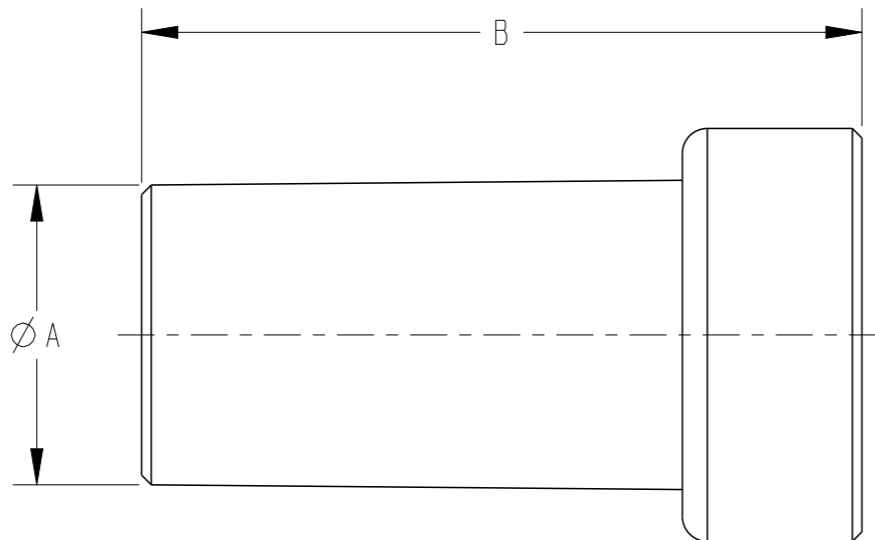

SIZE 8

SIZE 4

SIZE 12 & 16

CONTACT SIZE	TE INTERNAL PN	DEUTSCH PN	COLOR	A ±.010 [±.25]	B ±.030 [±.76]
12 & 16	114017-ZZ	114017	WHITE	.121 [3.07]	.688 [17.48]
8	114018-ZZ	114018	WHITE	.187 [4.75]	.590 [14.99]
4	114019-ZZ	114019	RED-ORANGE	.312 [7.92]	.750 [19.05]

DIMENSIONS: in [mm]	TOLERANCES UNLESS OTHERWISE SPECIFIED: 0 PLC ± 1 PLC ± 2 PLC ± 3 PLC ± SEE TABLE 4 PLC ± ANGLES ± ±0° 30' 0"	PRODUCT SPEC -	SIZE A3	CAGE CODE 4AFU8	DRAWING NO. 114017/114019	RESTRICTED TO -
MATERIAL 1	FINISH	APPLICATION SPEC -	WEIGHT -	SCALE 5:1 SHEET 1 OF 1		REV F