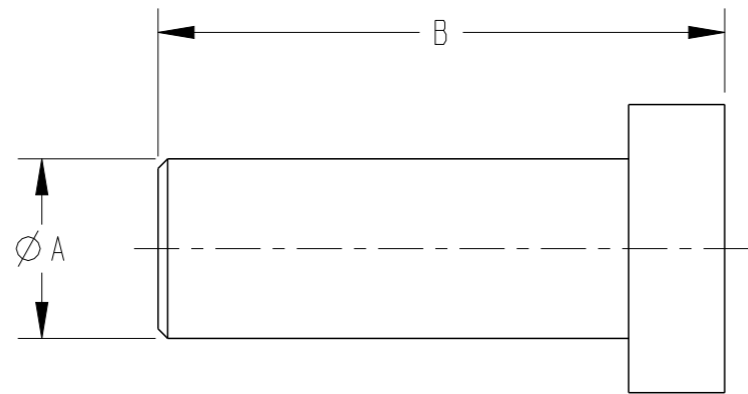

SIZE 8

SIZE 4

SIZE 12 & 16

CONTACT SIZE	TE INTERNAL PN	DEUTSCH PN	COLOR	A ±.010 [±.25]	B ±.030 [±.76]
12 & 16	114017-ZZ	114017	WHITE	.121 [3.07]	.688 [17.48]
8	114018-ZZ	114018	WHITE	.187 [4.75]	.590 [14.99]
4	114019-ZZ	114019	RED-ORANGE	.312 [7.92]	.750 [19.05]

DIMENSIONS: in [mm]	TOLERANCES UNLESS OTHERWISE SPECIFIED: 0 PLC ± 1 PLC ± 2 PLC ± 3 PLC ± SEE TABLE 4 PLC ± ANGLES ± ±0° 30' 0"	PRODUCT SPEC -	SIZE A3	CAGE CODE 4AFU8	DRAWING NO. 114017/114019	RESTRICTED TO -
MATERIAL 1	FINISH	APPLICATION SPEC -	WEIGHT -	SCALE 5:1 SHEET 1 OF 1		REV F