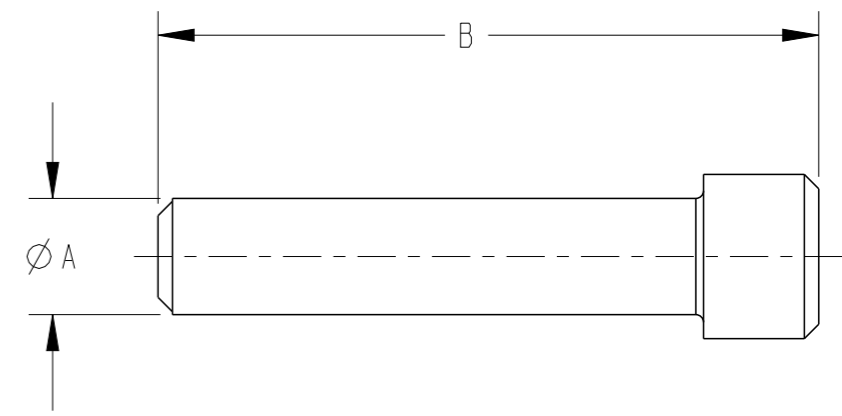

SIZE 8

SIZE 4

SIZE 12 & 16

CONTACT SIZE	TE INTERNAL PN	DEUTSCH PN	COLOR	A ±.010 [±.25]	B ±.030 [±.76]
12 & 16	114017-ZZ	114017	WHITE	.121 [3.07]	.688 [17.48]
8	114018-ZZ	114018	WHITE	.187 [4.75]	.590 [14.99]
4	114019-ZZ	114019	RED-ORANGE	.312 [7.92]	.750 [19.05]

DIMENSIONS: in [mm]	TOLERANCES UNLESS OTHERWISE SPECIFIED: 0 PLC ± 1 PLC ± 2 PLC ± 3 PLC ± SEE TABLE 4 PLC ± ANGLES ± ±0° 30' 0"	PRODUCT SPEC -	SIZE A3	CAGE CODE 4AFU8	DRAWING NO. 114017/114019	RESTRICTED TO -
MATERIAL 1	FINISH	APPLICATION SPEC -	WEIGHT -	SCALE 5:1 SHEET 1 OF 1		REV F

CUSTOMER DRAWING

1 MATERIAL: SIZES 16, 12, & 8 - PBT GF30
 SIZE 4 - VMQ

NOTES: UNLESS OTHERWISE SPECIFIED

X-ON Electronics

Largest Supplier of Electrical and Electronic Components

Click to view similar products for [Automotive Connectors](#) category: