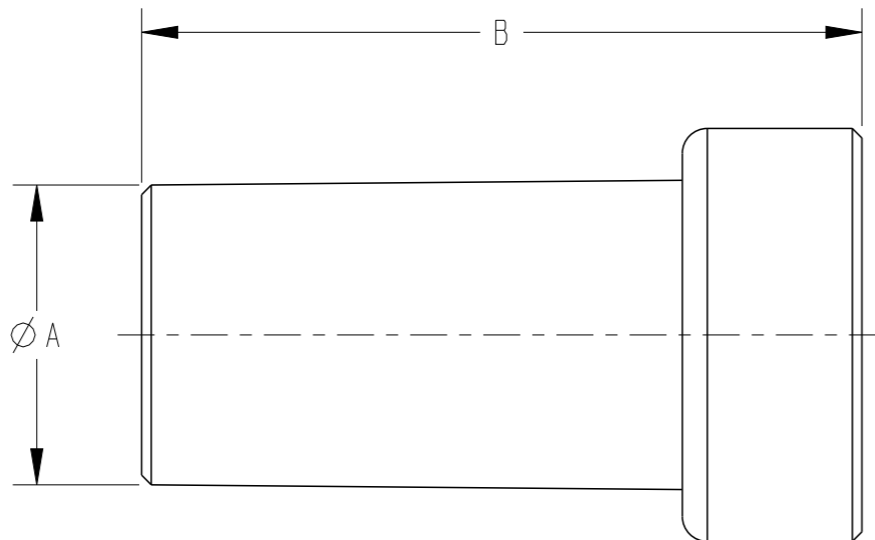

SIZE 8

SIZE 4

SIZE 12 & 16

CONTACT SIZE	TE INTERNAL PN	DEUTSCH PN	COLOR	A ±.010 [±.25]	B ±.030 [±.76]
12 & 16	114017-ZZ	114017	WHITE	.121 [3.07]	.688 [17.48]
8	114018-ZZ	114018	WHITE	.187 [4.75]	.590 [14.99]
4	114019-ZZ	114019	RED-ORANGE	.312 [7.92]	.750 [19.05]

STE TE Connectivity

NAME: PLUG, SEALING INDUSTRIAL CONNECTOR SIZES 16, 12, 8, AND 4

DIMENSIONS: in [mm]	TOLERANCES UNLESS OTHERWISE SPECIFIED: 0 PLC ± 1 PLC ± 2 PLC ± 3 PLC ± SEE TABLE 4 PLC ± ANGLES ±0° 30' 0"	PRODUCT SPEC -	SIZE A3	CAGE CODE 4AFU8	DRAWING NO. 114017/114019	RESTRICTED TO -
MATERIAL 1	FINISH	APPLICATION SPEC -	WEIGHT -	SCALE 5:1 SHEET 1 OF 1		REV F