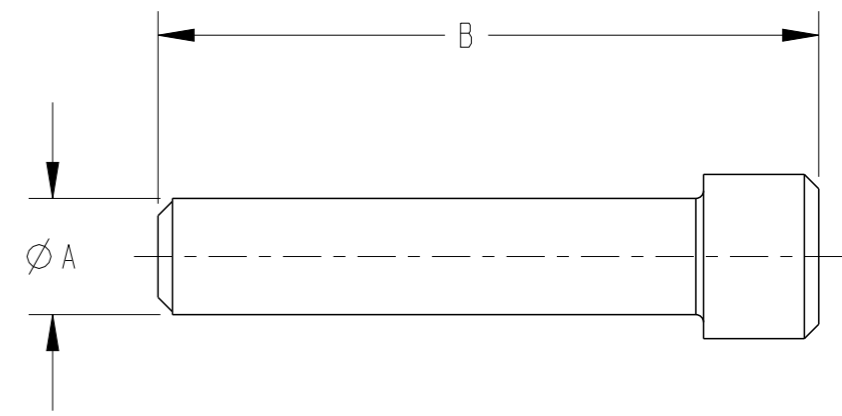

SIZE 8

SIZE 4

SIZE 12 & 16

CONTACT SIZE	TE INTERNAL PN	DEUTSCH PN	COLOR	A ±.010 [±.25]	B ±.030 [±.76]
12 & 16	114017-ZZ	114017	WHITE	.121 [3.07]	.688 [17.48]
8	114018-ZZ	114018	WHITE	.187 [4.75]	.590 [14.99]
4	114019-ZZ	114019	RED-ORANGE	.312 [7.92]	.750 [19.05]

STE TE Connectivity

NAME: PLUG, SEALING INDUSTRIAL CONNECTOR SIZES 16, 12, 8, AND 4

DIMENSIONS: in [mm]	TOLERANCES UNLESS OTHERWISE SPECIFIED: 0 PLC ± 1 PLC ± 2 PLC ± 3 PLC ± SEE TABLE 4 PLC ± ANGLES ±0° 30' 0"	PRODUCT SPEC -	SIZE A3	CAGE CODE 4AFU8	DRAWING NO. 114017/114019	RESTRICTED TO -
MATERIAL 1	FINISH	APPLICATION SPEC -	WEIGHT -	SCALE 5:1 SHEET 1 OF 1		REV F