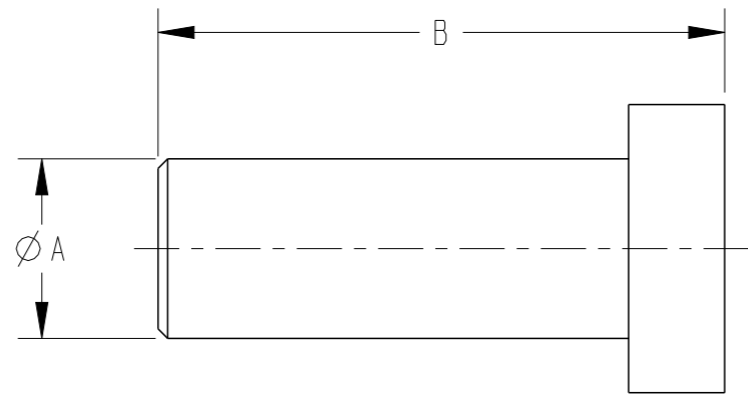

SIZE 8

SIZE 4

SIZE 12 & 16

CONTACT SIZE	TE INTERNAL PN	DEUTSCH PN	COLOR	A ±.010 [±.25]	B ±.030 [±.76]
12 & 16	114017-ZZ	114017	WHITE	.121 [3.07]	.688 [17.48]
8	114018-ZZ	114018	WHITE	.187 [4.75]	.590 [14.99]
4	114019-ZZ	114019	RED-ORANGE	.312 [7.92]	.750 [19.05]

STE TE Connectivity

NAME: PLUG, SEALING INDUSTRIAL CONNECTOR SIZES 16, 12, 8, AND 4

DIMENSIONS: in [mm]	TOLERANCES UNLESS OTHERWISE SPECIFIED: 0 PLC ± 1 PLC ± 2 PLC ± 3 PLC ± SEE TABLE 4 PLC ± ANGLES ±0° 30' 0"	PRODUCT SPEC -	SIZE A3	CAGE CODE 4AFU8	DRAWING NO. 114017/114019	RESTRICTED TO -
MATERIAL 1	FINISH	APPLICATION SPEC -	WEIGHT -	SCALE 5:1 SHEET 1 OF 1		REV F