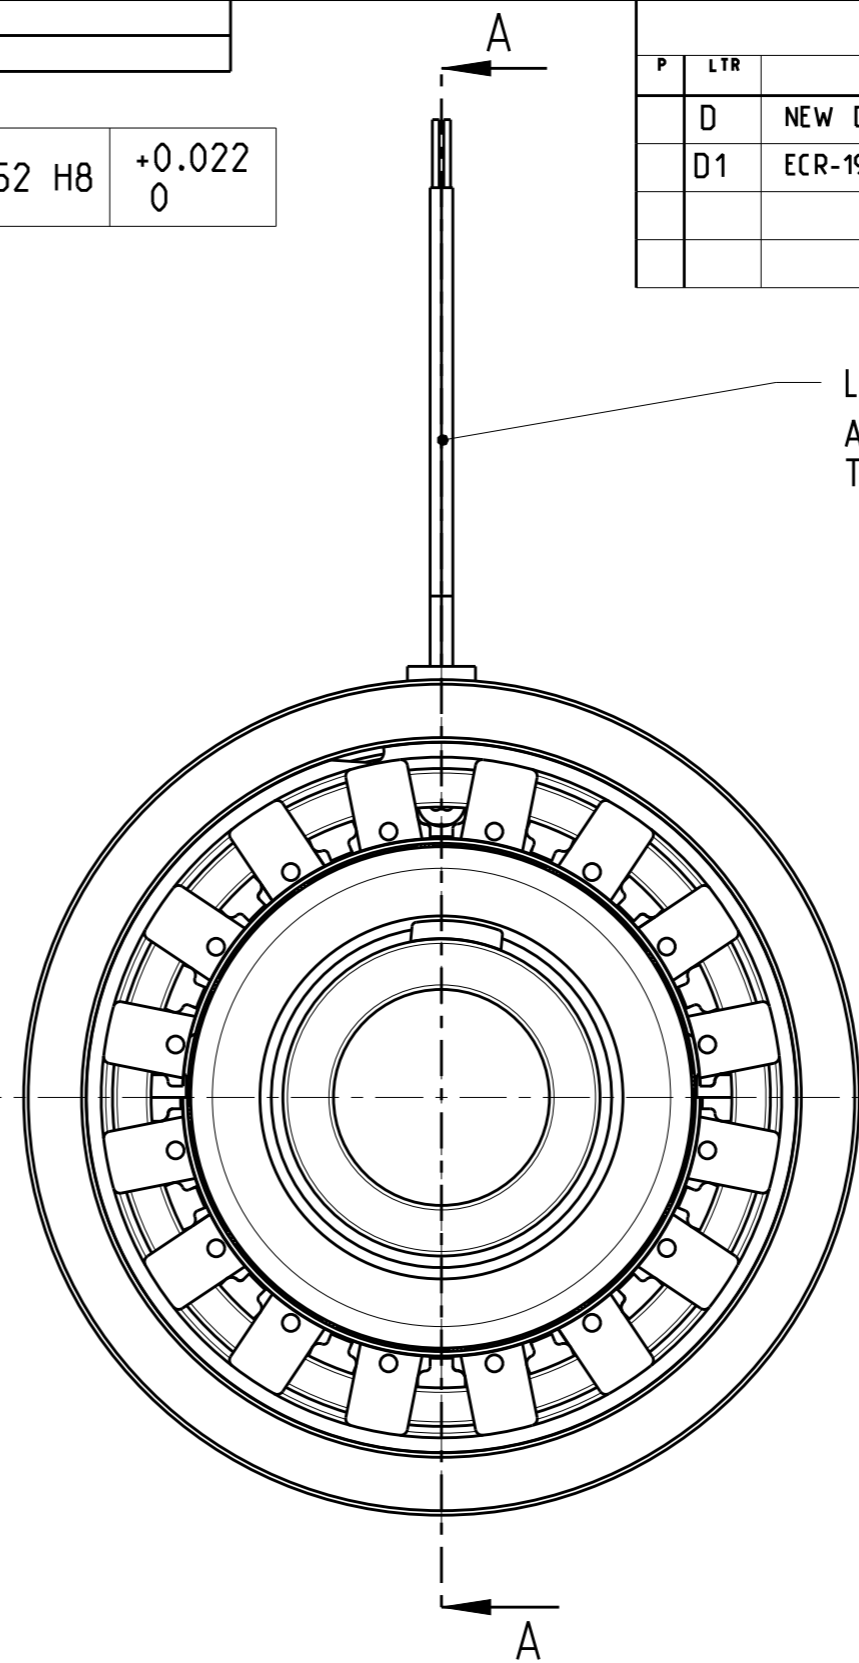

REVISIONS				
P	LTR	DESCRIPTION	DATE	APVD
D		NEW DRAWING	05 JUNE 2018	GK SB
D1		ECR-19-011771	25 JUL 2019	GK OD

Signal	Aderfarbe
S1	rot
S2	gelb
S3	schwarz
S4	blau
R1	rot-weiss
R2	schwarz-weiss

9.52 H8 +0.022  
0

L=470+10  
AWG 26.  
Teflon isoliert

1 Gesamtschlag im eingebauten Zustand  
 2 Axialversatz

SIMILAR TO C23135-A291-A20

REVISION	REVISED BY	DESCRIPTION	DATE
1		1-1824862-0 Rotor kpl. / Bauform B1 (12N)	2
1		1-1824763-0 Gehäuse kpl. / Bauform S1	1

PARTNUMBER	DESCRIPTION	ITEM NO
1-1824950-0		

REVISION OF EACH ASSY NO. (WHEN BLANK, USE DWG. REVISION)  
 PARTS LIST

THIS DRAWING IS A CONTROLLED DOCUMENT.

DWN	GOPALAKRISHNA HV	05 JUNE 2018
CHK	SARFRAZ BILAL	05 JUNE 2018
APVD	ONDREJ DUSAN	05 JUNE 2018

TE Connectivity

NAME: Hohlwellendrehmelder / Gr.15 Bauform S1

SIZE	CAGE CODE	DRAWING NO	RESTRICTED TO
A3	00779	C-1824950	

CUSTOMER DRAWING SCALE 3:1 SHEET 1 OF 1 REV D1