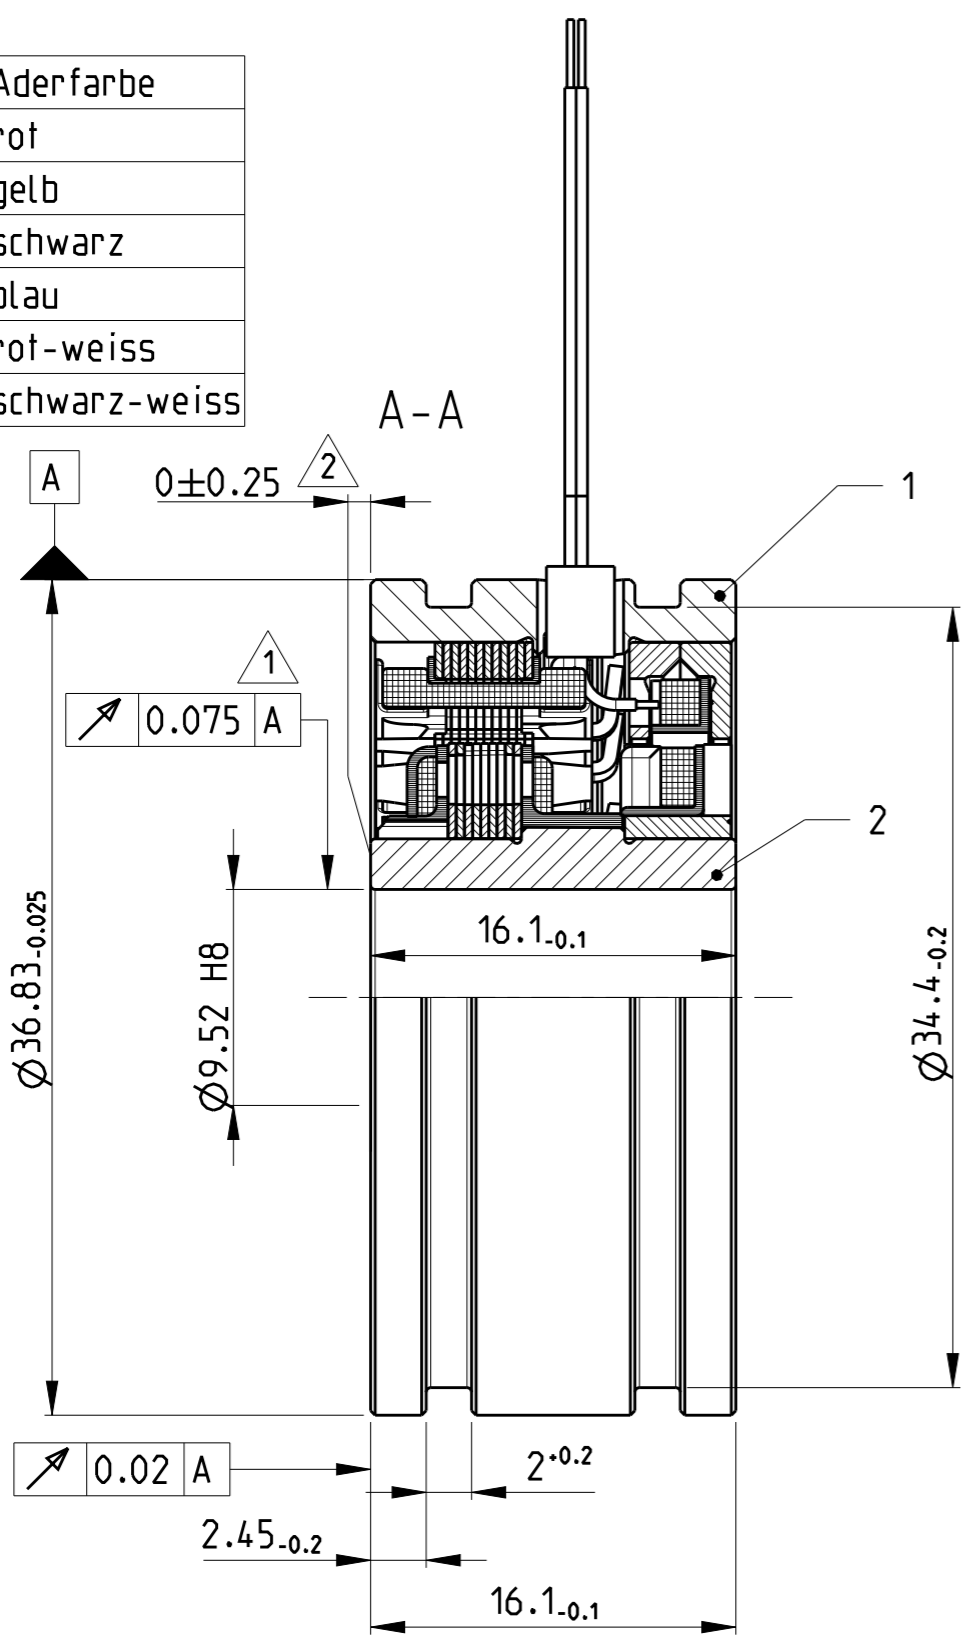

REVISIONS				
P	LTR	DESCRIPTION	DATE	APVD
D		NEW DRAWING	05 JUNE 2018	GK SB
D1		ECR-19-011771	25 JUL 2019	GK OD

Signal	Aderfarbe
S1	rot
S2	gelb
S3	schwarz
S4	blau
R1	rot-weiss
R2	schwarz-weiss

9.52 H8 +0.022  
0

L=470+10  
AWG 26.  
Teflon isoliert

1 Gesamtschlag im eingebauten Zustand  
 2 Axialversatz

SIMILAR TO C23135-A291-A20

REVISION	REVISED BY	DESCRIPTION	DATE
1		1-1824862-0 Rotor kpl. / Bauform B1 (12N)	2
1		1-1824763-0 Gehäuse kpl. / Bauform S1	1

PARTNUMBER	DESCRIPTION	ITEM NO
1-1824950-0		

REVISION OF EACH ASSY NO. (WHEN BLANK, USE DWG. REVISION)  
 PARTS LIST

THIS DRAWING IS A CONTROLLED DOCUMENT.

DWN	GOPALAKRISHNA HV	05 JUNE 2018
CHK	SARFRAZ BILAL	05 JUNE 2018
APVD	ONDREJ DUSAN	05 JUNE 2018

TE Connectivity

NAME: Hohlwellendrehmelder / Gr.15 Bauform S1

SIZE	CAGE CODE	DRAWING NO	RESTRICTED TO
A3	00779	C-1824950	

CUSTOMER DRAWING SCALE 3:1 SHEET 1 OF 1 REV D1