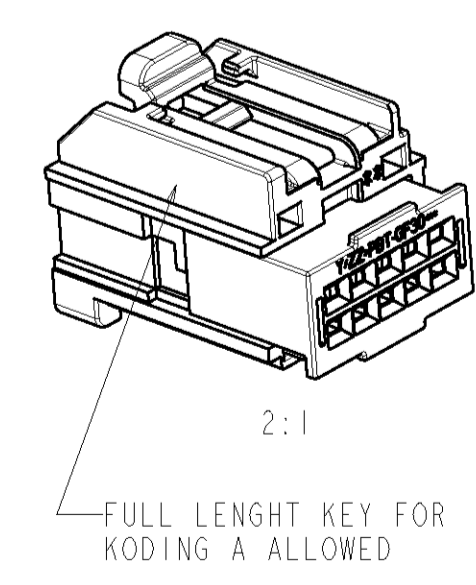

- 1 TERMINAL POSITION NUMBERS LOCATED AS SHOWN
- 2 SPACER AND CPA (OPTIONAL) ARE SHIPPED IN PRE ASSEMBLED POSITION
- 3 PART NUMBER AND DATE CODE
- 4 PRODUCT REVISION LEVEL (OPTIONAL)
- 5 TOOL NUMBER, MOLD CAVITY NUMBER AND TYCO LOGO (OPTIONAL)
- 6 MATERIAL IDENTIFICATION

PACKING:
 CONNECTOR ASSEMBLIES PACKED ON TRAY
 TRAYS PACKED IN CARD BOARD BOX

DIMENSIONS: mm		TOLERANCES UNLESS OTHERWISE SPECIFIED:		DWN: SCHALLENBERGER 04NOV2002		EGR: G. STEINBACH 10DEC2002		Tyco Electronics Harrisburg, PA 17105-3608	
0-ELC ± 1-PLC ± 2-PLC ± 3-PLC ± 4-PLC ± ANGLES ±		PRODUCT SPEC APPLICATION SPEC WEIGHT CUSTOMER DRAWING		NAME: 2X5POS. GET FEMALE CONNECTOR; UNSEALED ASSEMBLY		SIZE: CAGE CODE DRAWING NO: 00779 C=1-1419158-4		RESTRICTED TO: REV B	