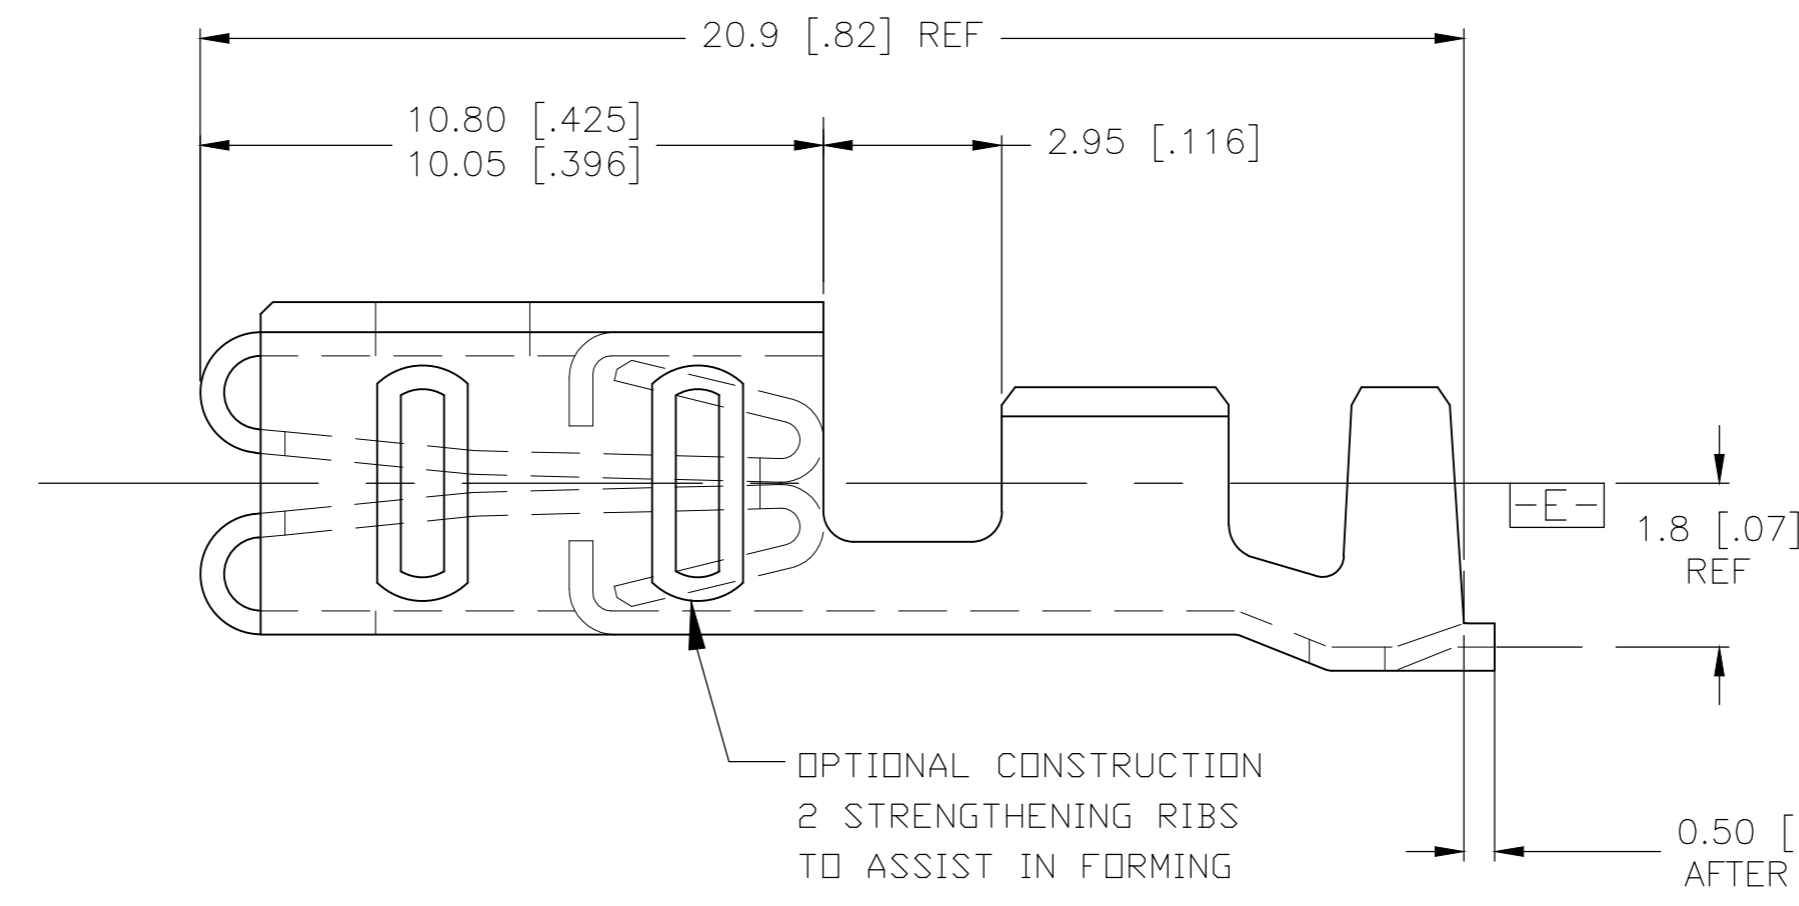

REVISIONS					
P	LTR	DESCRIPTION	DATE	DWN	APVD
C		REVISED PER ECO-19-002290	02APR2019	JMS	WW

-13 ONLY

-13 ONLY

MATERIAL:

- A. N/A
- B. N/A
- C. UNS-C26000 BRASS
- D. BERYLLIUM COPPER ALLOY UNS-C17410.
- E. UNS-C19400 COPPER

FINISH: HOT TIN DIP PRE TIN STRIP

FIG. 1

FIG. 2

14	LIGHT	-	E8EB-14474 UA	1-1438243-1	E
14	HEAVY	1438243-9	E8EB 14474 VA	1438243-2	C
18	HEAVY	1-1438243-2	E7EB 14474 EA	1438243-1	C
WIRE GAGE	DUTY	TE P/N REWOUND SEE FIG. 2	FORD P/N	TE P/N SEE FIG. 1	MAT'L

WINDING

THIS DRAWING IS A CONTROLLED DOCUMENT.

DIMENSIONS: mm	TOLERANCES UNLESS OTHERWISE SPECIFIED: 0 PLC ± - 1 PLC ± 0.2 2 PLC ± 0.15 3 PLC ± - 4 PLC ± - ANGLES ± 3°	DWN JR BUSSARD 03 JUNE 2003 CHK DM REVAK 03 JUNE 2003 APVD DM REVAK 03 JUNE 2003 PRODUCT SPEC - APPLICATION SPEC - WEIGHT 0	NAME WIRE SNAP-ON TERMINAL - FEMALE SIZE A2 CAGE CODE 00779 DRAWING NO C=1438243 RESTRICTED TO -
MATERIAL SEE NOTES	FINISH SEE NOTES	CUSTOMER DRAWING	SCALE 4:1 SHEET 1 OF 1 REV C