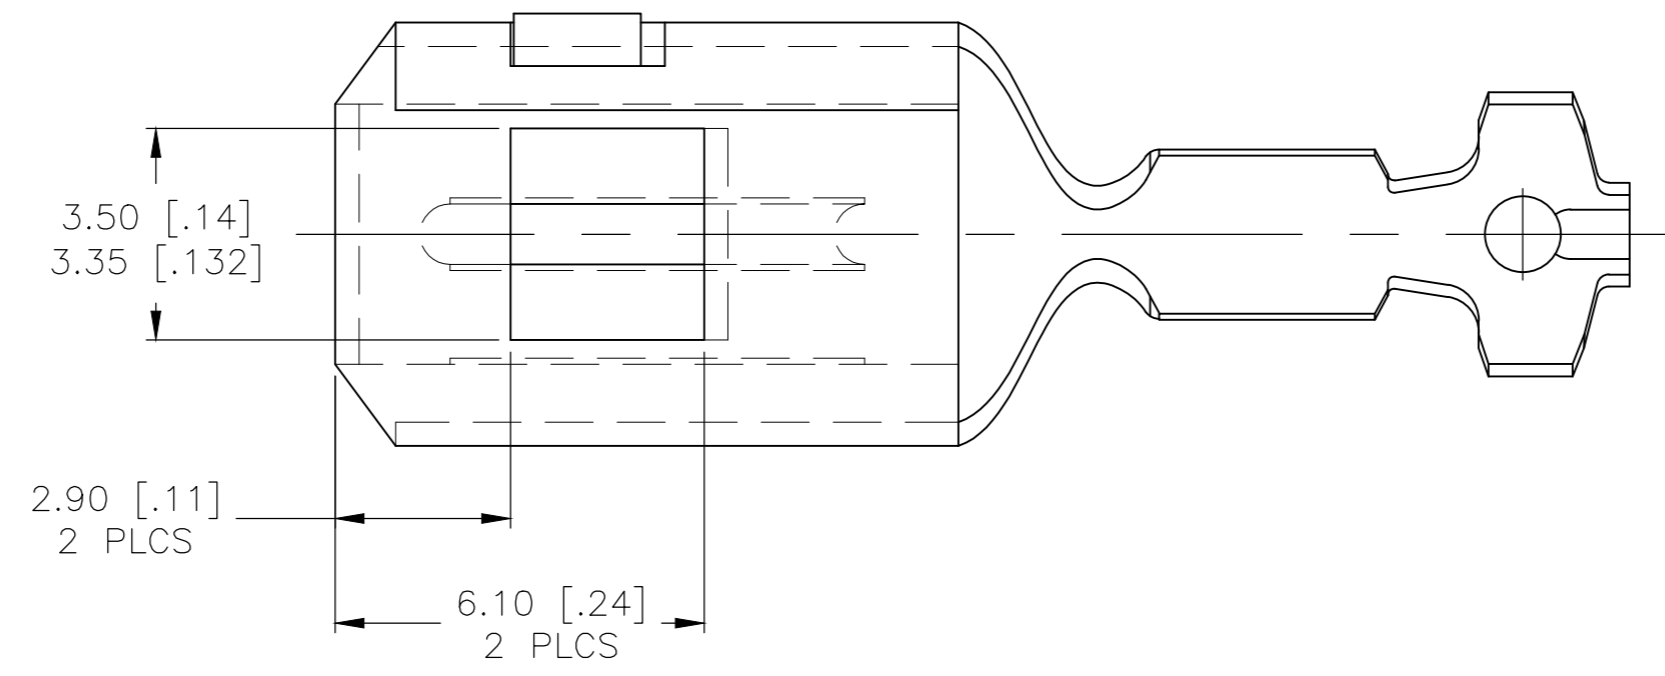

REVISIONS					
P	LTR	DESCRIPTION	DATE	DWN	APVD
C		REVISED PER ECO-19-002290	02APR2019	JMS	WW

-13 ONLY

-13 ONLY

MATERIAL:

- A. N/A
- B. N/A
- C. UNS-C26000 BRASS
- D. BERYLLIUM COPPER ALLOY UNS-C17410.
- E. UNS-C19400 COPPER

FINISH: HOT TIN DIP PRE TIN STRIP

FIG. 1

FIG. 2

14	LIGHT	-	E8EB-14474 UA	1-1438243-1	E
14	HEAVY	1438243-9	E8EB 14474 VA	1438243-2	C
18	HEAVY	1-1438243-2	E7EB 14474 EA	1438243-1	C
WIRE GAGE	DUTY	TE P/N REWOUND SEE FIG. 2	FORD P/N	TE P/N SEE FIG. 1	MAT'L

WINDING

THIS DRAWING IS A CONTROLLED DOCUMENT.

DIMENSIONS: mm	TOLERANCES UNLESS OTHERWISE SPECIFIED: 0 PLC ± - 1 PLC ± 0.2 2 PLC ± 0.15 3 PLC ± - 4 PLC ± - ANGLES ± 3°	DWN JR BUSSARD 03 JUNE 2003 CHK DM REVAK 03 JUNE 2003 APVD DM REVAK 03 JUNE 2003 PRODUCT SPEC - APPLICATION SPEC - WEIGHT 0	NAME WIRE SNAP-ON TERMINAL - FEMALE SIZE A2 CAGE CODE 00779 DRAWING NO C=1438243 RESTRICTED TO -
MATERIAL SEE NOTES	FINISH SEE NOTES	CUSTOMER DRAWING	SCALE 4:1 SHEET 1 OF 1 REV C