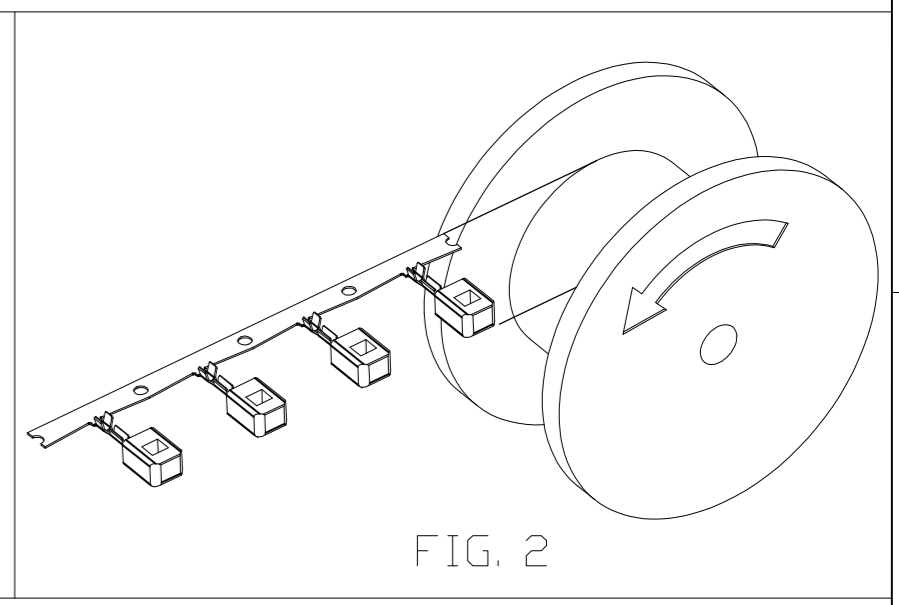

FINISH: HOT TIN DIP PRE TIN STRIP

FIG. 1

FIG. 2

14	LIGHT	-	E8EB-14474 UA	1-1438243-1	E
14	HEAVY	1438243-9	E8EB 14474 VA	1438243-2	C
18	HEAVY	1-1438243-2	E7EB 14474 EA	1438243-1	C
WIRE GAGE	DUTY	TE P/N REWOUND SEE FIG. 2	FORD P/N	TE P/N SEE FIG. 1	MAT'L

WINDING

THIS DRAWING IS A CONTROLLED DOCUMENT.

DIMENSIONS: mm	TOLERANCES UNLESS OTHERWISE SPECIFIED: 0 PLC ± - 1 PLC ± 0.2 2 PLC ± 0.15 3 PLC ± - 4 PLC ± - ANGLES ± 3°	DWN JR BUSSARD 03 JUNE 2003 CHK DM REVAK 03 JUNE 2003 APVD DM REVAK 03 JUNE 2003 PRODUCT SPEC - APPLICATION SPEC - WEIGHT 0	NAME WIRE SNAP-ON TERMINAL - FEMALE SIZE A2 CAGE CODE 00779 DRAWING NO C=1438243 RESTRICTED TO -
MATERIAL SEE NOTES	FINISH SEE NOTES	CUSTOMER DRAWING	SCALE 4:1 SHEET 1 OF 1 REV C