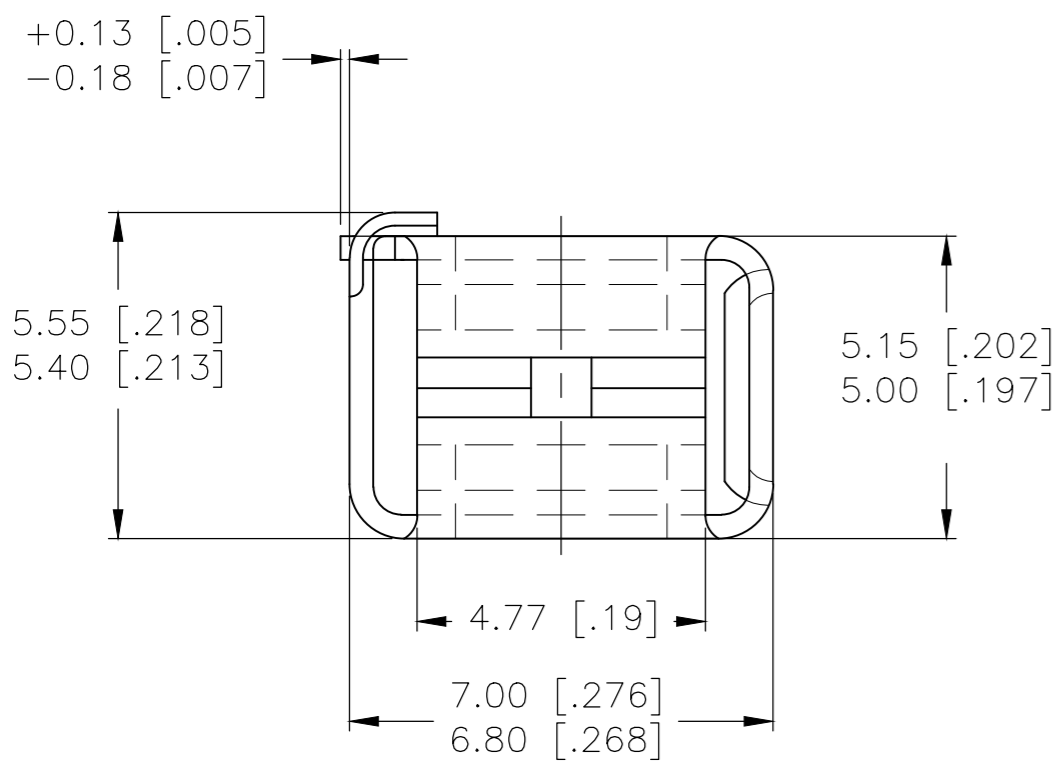

REVISIONS					
P	LTR	DESCRIPTION	DATE	DWN	APVD
C		REVISED PER ECO-19-002290	02APR2019	JMS	WW

-13 ONLY

-13 ONLY

MATERIAL:

- A. N/A
- B. N/A
- C. UNS-C26000 BRASS
- D. BERYLLIUM COPPER ALLOY UNS-C17410.
- E. UNS-C19400 COPPER

FINISH: HOT TIN DIP PRE TIN STRIP

FIG. 1

FIG. 2

14	LIGHT	-	E8EB-14474 UA	1-1438243-1	E
14	HEAVY	1438243-9	E8EB 14474 VA	1438243-2	C
18	HEAVY	1-1438243-2	E7EB 14474 EA	1438243-1	C
WIRE GAGE	DUTY	TE P/N REWOUND SEE FIG. 2	FORD P/N	TE P/N SEE FIG. 1	MAT'L

WINDING

THIS DRAWING IS A CONTROLLED DOCUMENT.

DIMENSIONS: mm	TOLERANCES UNLESS OTHERWISE SPECIFIED: 0 PLC ± - 1 PLC ± 0.2 2 PLC ± 0.15 3 PLC ± - 4 PLC ± - ANGLES ± 3°	DWN JR BUSSARD 03 JUNE 2003 CHK DM REVAK 03 JUNE 2003 APVD DM REVAK 03 JUNE 2003 PRODUCT SPEC - APPLICATION SPEC - WEIGHT 0	NAME WIRE SNAP-ON TERMINAL - FEMALE SIZE A2 CAGE CODE 00779 DRAWING NO C=1438243 RESTRICTED TO -
MATERIAL SEE NOTES	FINISH SEE NOTES	CUSTOMER DRAWING	SCALE 4:1 SHEET 1 OF 1 REV C