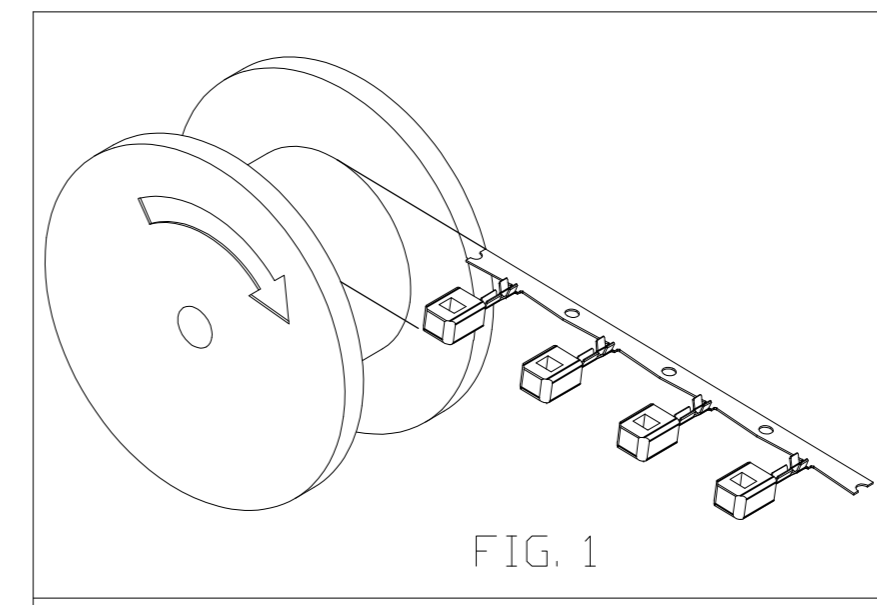

FINISH: HOT TIN DIP PRE TIN STRIP

FIG. 1

FIG. 2

14	LIGHT	-	E8EB-14474 UA	1-1438243-1	E
14	HEAVY	1438243-9	E8EB 14474 VA	1438243-2	C
18	HEAVY	1-1438243-2	E7EB 14474 EA	1438243-1	C
WIRE GAGE	DUTY	TE P/N REWOUND SEE FIG. 2	FORD P/N	TE P/N SEE FIG. 1	MAT'L

WINDING

THIS DRAWING IS A CONTROLLED DOCUMENT.

DIMENSIONS: mm	TOLERANCES UNLESS OTHERWISE SPECIFIED: 0 PLC ± - 1 PLC ± 0.2 2 PLC ± 0.15 3 PLC ± - 4 PLC ± - ANGLES ± 3°	DWN JR BUSSARD 03 JUNE 2003 CHK DM REVAK 03 JUNE 2003 APVD DM REVAK 03 JUNE 2003 PRODUCT SPEC - APPLICATION SPEC - WEIGHT 0	NAME WIRE SNAP-ON TERMINAL - FEMALE SIZE A2 CAGE CODE 00779 DRAWING NO C=1438243 RESTRICTED TO -
MATERIAL SEE NOTES	FINISH SEE NOTES	CUSTOMER DRAWING	SCALE 4:1 SHEET 1 OF 1 REV C