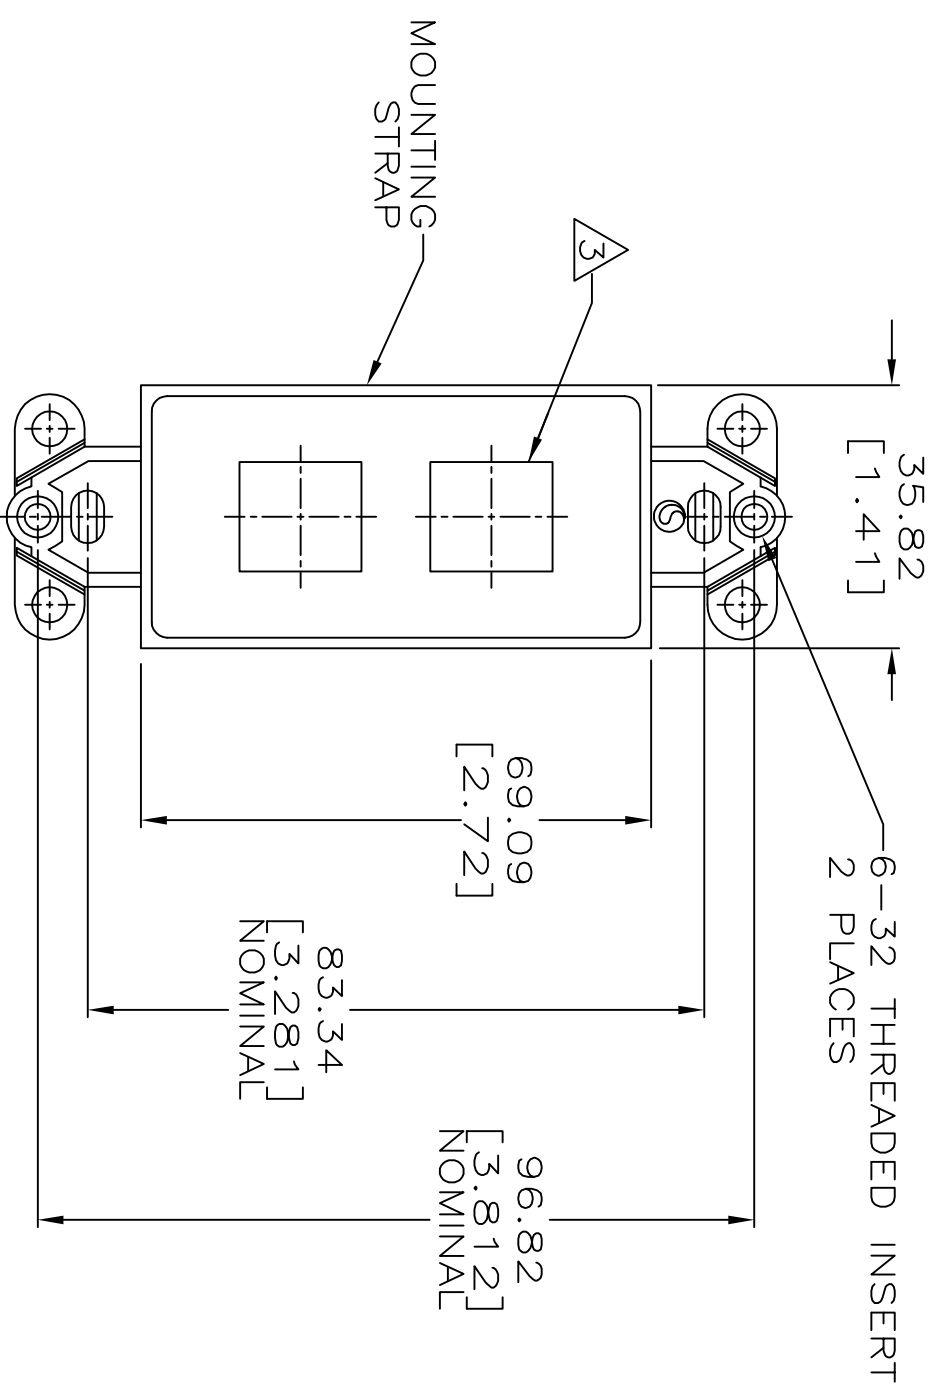

REVISIONS

P	LTR	DESCRIPTION	DATE	DWN	APVD
D		REV: 4003262MCO	03AUG2016	GG	LS

6-32 X 22.35 [.88]
SELF TAPPING SCREW
2 REQUIRED

1 DIMENSIONS ARE MAXIMUM UNLESS OTHERWISE SPECIFIED.

2 MATERIAL: STRAP & ICON – ABS MOLDING COMPOUND, SEE TABLE FOR COLOR. THREADED INSERT – STAINLESS STEEL. SCREWS – ZINC PLATED CARBON STEEL.

3 OPENINGS WILL ACCEPT 110CONNECT, SL SERIES OR MT-RJ OUTLET JACKS OR CONNECTOR INSERTS.

4. KIT SHIPPED NOT ASSEMBLED.

ALPINE WHITE	1-1479784-3
ELEC. IVORY	1-1479784-1
GRAY	1479784-4
WHITE	1479784-3
BLACK	1479784-2
LIGHT ALMOND	1479784-1
COLOR	PART NO.

COMMSCOPE, INC.

KIT, STRAP, MOUNTING,
2 PORT, DECORATOR

THIS DRAWING IS A CONTROLLED DOCUMENT.

DIMENSIONS: MM [INCHES]		TOLERANCES UNLESS OTHERWISE SPECIFIED:		DWN		NAME	
0 PLC ±		1 ±		L HALL 26MAY04		KIT, STRAP, MOUNTING, 2 PORT, DECORATOR	
1 PLC ±		2 ±		CHK G BOWMAN 26MAY04		APVD G BOWMAN 26MAY04	
2 PLC ±		3 ±		PRODUCT SPEC		APPLICATION SPEC	
3 PLC ±		4 ±		APPLIC. SPEC		WEIGHT	
4. PLC ±		FINISH		CUSTOMER DRAWING		SCALE 1:1	
MATERIAL		FINISH		SIZE A3		CAGE CODE 00779	
-		-		DRAWING NO G=1479784		RESTRICTED TO	
2		1		SHEET 1 OF 1		REV D	