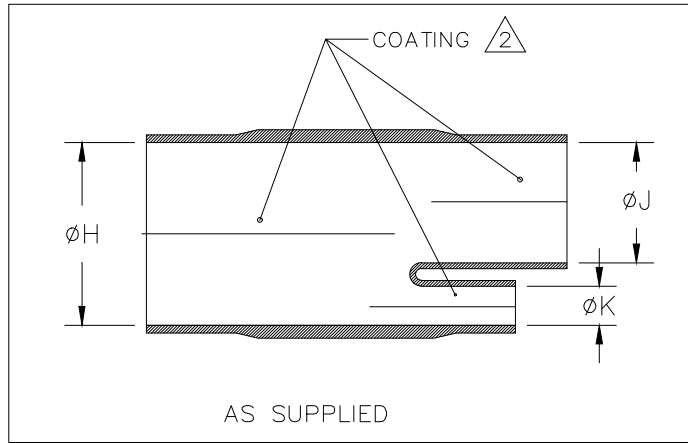

REVISIONS					
P	LTR	DESCRIPTION	DATE	DWN	APVD
	P	PRODUCTION ISSUE	30JAN2019	PNT	MT

PART DESCRIPTION	H & J		K		P	R	S	T	U	HW & JW	KW	C°	WEIGHT REF
	MIN	MAX	MIN	MAX	±10%	±10%	±10%	±10%	±10%	±20%	±20%	±5°	lb/[gms]
	a	b	a	b	b	b	b	b	b	b	b	b	b
342A012	13.2 [.52]	6.9 [.27]	6.6 [.26]	3.6 [.14]	49.3 [1.94]	22.9 [.90]	23.4 [.92]	19.6 [.77]	19.6 [.77]	1.52 [.06]	1.02 [.04]	45°	2.72 [.006]
342A024	26.9 [1.06]	12.7 [.50]	6.6 [.26]	3.6 [.14]	92.5 [3.64]	41.1 [1.62]	35.8 [1.41]	31.8 [1.25]	39.6 [1.56]	2.54 [.10]	1.02 [.04]	45°	16.33 [.036]
342A034	26.9 [1.06]	13.7 [.54]	13.2 [.52]	6.1 [.24]	144.8 [5.70]	69.9 [2.75]	53.6 [2.11]	50.8 [2.00]	50.8 [2.00]	2.54 [.10]	1.52 [.06]	45°	24.95 [.055]
342A048	55.6 [2.19]	26.9 [1.06]	13.2 [.52]	6.9 [.27]	184.9 [7.28]	83.3 [3.28]	71.9 [2.83]	63.5 [2.50]	63.5 [2.50]	4.57 [.18]	1.52 [.06]	45°	124.28 [.274]
342A058	55.6 [2.19]	26.9 [1.06]	26.9 [1.06]	13.7 [.54]	203.5 [8.01]	95.5 [3.76]	93.0 [3.66]	66.0 [2.60]	66.0 [2.60]	4.57 [.18]	2.54 [.10]	45°	148.78 [.328]

RELEASED FOR PUBLICATION

ALL RIGHTS RESERVED.

THIS DRAWING IS UNPUBLISHED.

© COPYRIGHT - TE Connectivity Ltd.

DIMENSIONS: mm [INCHES]	DWN	30JAN2019	MATERIAL	FINISH
	PRAVEEN N T		SEE SHEET 2	-
TOLERANCES UNLESS OTHERWISE SPECIFIED:	CHK	30JAN2019	TE Connectivity Ltd.	
	N NAGAR			
0 PLC ± - 1 PLC ± 0.50[.1] 2 PLC ± 0.25[.01] 3 PLC ± 0.13[.005] 4 PLC ± - ANGLES ± 1°	APVD	30JAN2019	NAME TRANSITION, 45 DEGREE	
	M TAYLOR			
WEIGHT	PRODUCT SPEC	-	SIZE	RESTRICTED TO
	APPLICATION SPEC	-	A4	-
CUSTOMER DRAWING		CAGE CODE	DRAWING NO	SCALE
		00779	C-342A0XX-XX-0	DNS
		SHEET 1 OF 2		REV P