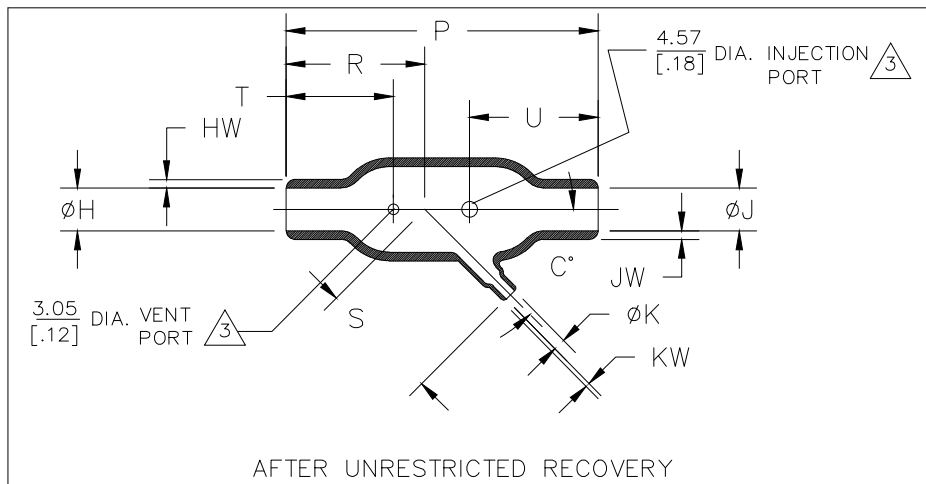

REVISIONS					
P	LTR	DESCRIPTION	DATE	DWN	APVD
	P	PRODUCTION ISSUE	30JAN2019	PNT	MT

PART DESCRIPTION	H & J		K		P	R	S	T	U	HW & JW	KW	C°	WEIGHT REF
	MIN	MAX	MIN	MAX	±10%	±10%	±10%	±10%	±10%	±20%	±20%	±5°	lb/[gms]
	a	b	a	b	b	b	b	b	b	b	b	b	b
342A012	13.2 [.52]	6.9 [.27]	6.6 [.26]	3.6 [.14]	49.3 [1.94]	22.9 [.90]	23.4 [.92]	19.6 [.77]	19.6 [.77]	1.52 [.06]	1.02 [.04]	45°	2.72 [.006]
342A024	26.9 [1.06]	12.7 [.50]	6.6 [.26]	3.6 [.14]	92.5 [3.64]	41.1 [1.62]	35.8 [1.41]	31.8 [1.25]	39.6 [1.56]	2.54 [.10]	1.02 [.04]	45°	16.33 [.036]
342A034	26.9 [1.06]	13.7 [.54]	13.2 [.52]	6.1 [.24]	144.8 [5.70]	69.9 [2.75]	53.6 [2.11]	50.8 [2.00]	50.8 [2.00]	2.54 [.10]	1.52 [.06]	45°	24.95 [.055]
342A048	55.6 [2.19]	26.9 [1.06]	13.2 [.52]	6.9 [.27]	184.9 [7.28]	83.3 [3.28]	71.9 [2.83]	63.5 [2.50]	63.5 [2.50]	4.57 [.18]	1.52 [.06]	45°	124.28 [.274]
342A058	55.6 [2.19]	26.9 [1.06]	26.9 [1.06]	13.7 [.54]	203.5 [8.01]	95.5 [3.76]	93.0 [3.66]	66.0 [2.60]	66.0 [2.60]	4.57 [.18]	2.54 [.10]	45°	148.78 [.328]

RELEASED FOR PUBLICATION

ALL RIGHTS RESERVED.

THIS DRAWING IS UNPUBLISHED.

© COPYRIGHT - TE Connectivity Ltd.

DIMENSIONS: mm [INCHES]	DWN	30JAN2019	MATERIAL	FINISH
	PRAVEEN N T		SEE SHEET 2	-
TOLERANCES UNLESS OTHERWISE SPECIFIED:	CHK	30JAN2019	TE Connectivity Ltd.	
	N NAGAR			
0 PLC ± - 1 PLC ± 0.50[.1] 2 PLC ± 0.25[.01] 3 PLC ± 0.13[.005] 4 PLC ± - ANGLES ± 1°	APVD	30JAN2019	NAME TRANSITION, 45 DEGREE	
	M TAYLOR			
WEIGHT	PRODUCT SPEC	-	SIZE	RESTRICTED TO
	APPLICATION SPEC	-	A4	-
CUSTOMER DRAWING		CAGE CODE	DRAWING NO	SCALE
		00779	C-342A0XX-XX-0	DNS
		SHEET 1 OF 2		REV P