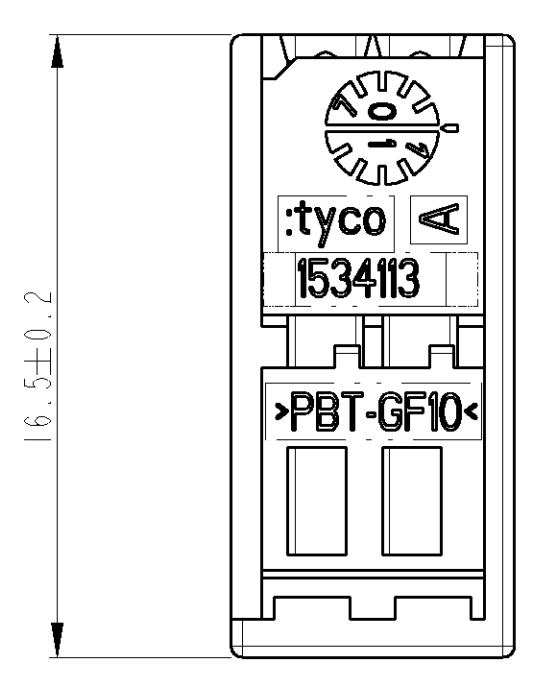

LOC	DIST	REV.	DATE	DWN	APVD
A1	-	1	09JAN02	GF	BK
A2	-	2	09JAN2003	PS	BL
A3	-	3	09APR2003	GF	BL
A4	-	4	22JUL2003	PS	BL

Bemerkungen

1. Verwendet mit Verriegelung 1534112
   Passendes Stiftgehäuse 1534154 nur für AUDI
2. Nach dem Bestuecken der Kontaktkammern mit Kontakten werden Buchsengehäuse und Verriegelung zusammengeschieben
3. Passende Kontakte 1355717 (DGB 0.14 - 0.22 mm²)
   928999 (DGB 0.20 - 0.50 mm²)
   963715 (DGB 0.75 mm²)
4. Gegenstecker nach Zeichnung 114-18489

NOTES

1. USED WITH RETAINER 1534112
   SUITABLE PIN HOUSING 1534154 ONLY FOR AUDI
2. AFTER PROVIDING THE CAVITIES WITH CONTACTS REC.HSG. AND RETAINER WILL BE PUSHED TOGETHER
3. SUITABLE CONTACTS 1355717 (WIRE RANGE 0.14 - 0.22 mm²)
   928999 (WIRE RANGE 0.20 - 0.50 mm²)
   963715 (WIRE RANGE 0.75 mm²)
4. MATING PART EXECUTION ACC. TO DRAWING 114-18489

1-1534113-1	A	1	1	PBT-GF10	BLACK/ schwarz	REC.HSG./ Bu.-Geh.
Bestell-Nr. ORDER No.	REV.	STK. QTY.	POS.	MATERIAL	Oberfläche/ Farbe SURFACE/ COLOUR	Benennung DESCRIPTION

DWN: G. Fischer CHK: B. Kirsch		09JAN02	tyco Esconics		AMP Deutschland GmbH D - 63225 Langen
DIMENSIONS: MASSEINHEITEN: mm TOLERANCES: UNLESS OTHERWISE SPECIFIED: ALL DIMENSIONS IN MILLIMETERS		PRODUCT SPEC: PLC APPLICATION SPEC: PLC	NAME: REC.HSG., 2 POSN., ASSY, MQS Buchsengehäuse, 2 pol., ZSB, MQS		RESTRICTED TO NUR FÜR
MATERIAL: -		SIZE: A1 CAGE CODE: 00779 DRAWING NO: 1534113	SCALE: 5:1 SHEET: 1 OF 1 REV: A4		
CUSTOMER DRAWING		/KUNDENZEICHNUNG