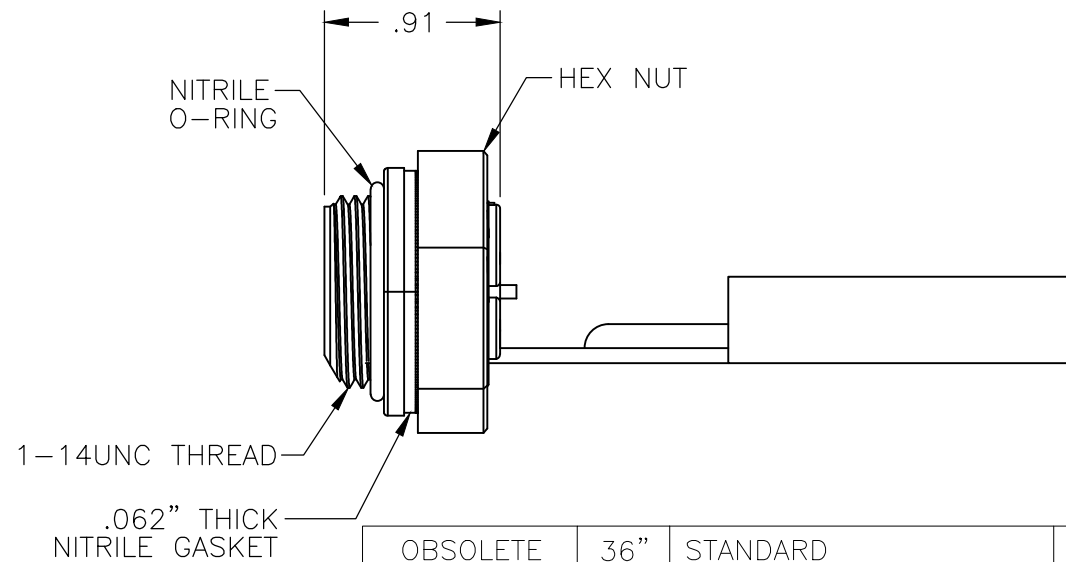

OBSOLETE	36"	STANDARD	1-1546410-3
OBSOLETE	12"	WITH CABLE TIE	1-1546410-2
	12"	STANDARD	1-1546410-1
SUPERSEDED	12"	WITH CABLE TIE	1546410-2
SUPERSEDED	12"	STANDARD	1546410-1
	"L"	DESCRIPTION	PART NO.

-2 ONLY

THIS DRAWING IS A CONTROLLED DOCUMENT.

DIMENSIONS: INCHES	TOLERANCES UNLESS OTHERWISE SPECIFIED:
0 PLC	± -
1 PLC	± -
2 PLC	± .02
3 PLC	± .005
4 PLC	± -
ANGLES	± 2'
MATERIAL	FINISH
-	-

DWN	S SCHLEGEL	09OCT2002
CHK	H WAKEEM	10/9/02
APVD	H WAKEEM	10/9/02
PRODUCT SPEC	-	-
APPLICATION SPEC	-	-
WEIGHT	-	-
CUSTOMER DRAWING		

RECEPTACLE WITH PCB & 12 IN. OF CABLE (10 BASE-T)

SIZE	CAGE CODE	DRAWING NO	RESTRICTED TO
A3	00779	C-1546410	-
SCALE	NTS	SHEET	1 OF 1
REV	C2		