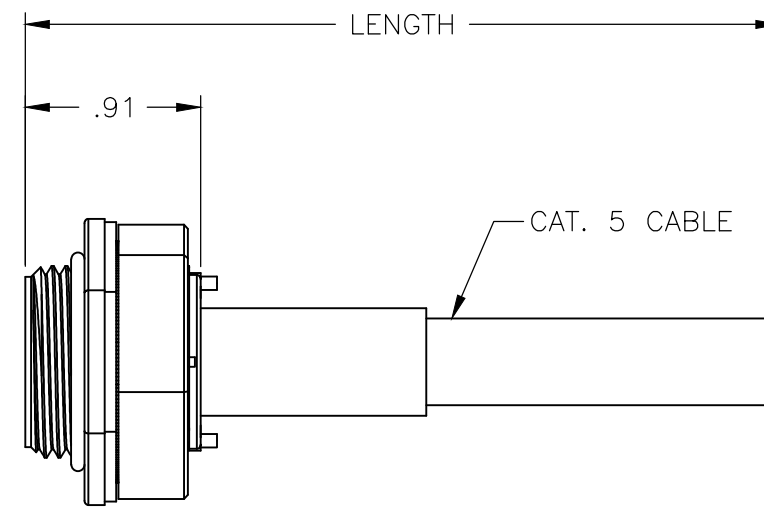

OBSOLETE	36"	STANDARD	1-1546410-3
OBSOLETE	12"	WITH CABLE TIE	1-1546410-2
	12"	STANDARD	1-1546410-1
SUPERSEDED	12"	WITH CABLE TIE	1546410-2
SUPERSEDED	12"	STANDARD	1546410-1
	"L"	DESCRIPTION	PART NO.

-2 ONLY

THIS DRAWING IS A CONTROLLED DOCUMENT.

DIMENSIONS: INCHES	TOLERANCES UNLESS OTHERWISE SPECIFIED:
0 PLC	± -
1 PLC	± -
2 PLC	± .02
3 PLC	± .005
4 PLC	± -
ANGLES	± 2'
MATERIAL	FINISH
-	-

DWN	S SCHLEGEL	09OCT2002
CHK	H WAKEEM	10/9/02
APVD	H WAKEEM	10/9/02
PRODUCT SPEC	-	-
APPLICATION SPEC	-	-
WEIGHT	-	-
CUSTOMER DRAWING		

RECEPTACLE WITH PCB & 12 IN. OF CABLE (10 BASE-T)

SIZE	CAGE CODE	DRAWING NO	RESTRICTED TO
A3	00779	C-1546410	-
SCALE	NTS	SHEET	1 OF 1
REV	C2		