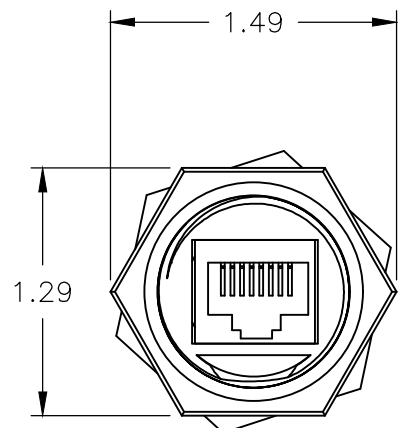

OBSOLETE	36"	STANDARD	1-1546410-3
OBSOLETE	12"	WITH CABLE TIE	1-1546410-2
	12"	STANDARD	1-1546410-1
SUPERSEDED	12"	WITH CABLE TIE	1546410-2
SUPERSEDED	12"	STANDARD	1546410-1
	"L"	DESCRIPTION	PART NO.

-2 ONLY

THIS DRAWING IS A CONTROLLED DOCUMENT.

DIMENSIONS: INCHES	TOLERANCES UNLESS OTHERWISE SPECIFIED:
0 PLC	± -
1 PLC	± -
2 PLC	± .02
3 PLC	± .005
4 PLC	± -
ANGLES	± 2'
MATERIAL	FINISH
-	-

DWN	S SCHLEGEL	09OCT2002
CHK	H WAKEEM	10/9/02
APVD	H WAKEEM	10/9/02
PRODUCT SPEC	-	-
APPLICATION SPEC	-	-
WEIGHT	-	-
CUSTOMER DRAWING		

RECEPTACLE WITH PCB & 12 IN. OF CABLE (10 BASE-T)

SIZE	CAGE CODE	DRAWING NO	RESTRICTED TO
A3	00779	C-1546410	-
SCALE	NTS	SHEET	1 OF 1
REV	C2		