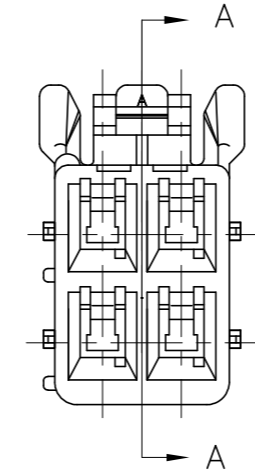

4

3

2

1

THIS DRAWING IS UNPUBLISHED. RELEASED FOR PUBLICATION
 © COPYRIGHT - TE Connectivity Ltd. ALL RIGHTS RESERVED.

REVISIONS 変更				
P	LTR	DESCRIPTION	DATE	APVD
	A1	REVISED PER ECR-19-006211	17APR2019	SC D.Z

NOTES)
 1.GENERAL TOLERANCE:±0.25
 2.MATERIAL:66 NYLON NON-GLASS FILLED (UL94V-0)
 3.MATING CONN. P/N
 CAP HOUSING:SEE TABLE
 REC CONTACT ;1565079-1,1612334-1
 4. APPLICABLE PLATE P/N :1565089-1

THIS DRAWING IS A CONTROLLED DOCUMENT.		DWN A.OISHI 30 MAY. '02	TE Connectivity Ltd.	
DIMENSIONS: 単位: 耗 mm		CHK M.SHINDO 30 MAY. '02		
TOLERANCES UNLESS OTHERWISE SPECIFIED: 一般公差		APVD M.SHINDO 30 MAY. '02	NAME 名称 GRACE INERTIA CONNECTOR 3.5 4POS PLUG HOUSING	
		PRODUCT SPEC 製品規格 108-5810	グレイス?イナーシャ?コネクタ 3.5 4極 プラグハウジ	
MATERIAL 材料 SEE NOTE 2		FINISH 仕上 -	APPLICATION SPEC 取付適用規格 114-5306	RESTRICTED TO
		WEIGHT -	SIZE A3	CAGE CODE 00779
			DRAWING NO 番号 C=1565083	REV A1
		CUSTOMER DRAWING	SCALE 尺度 -	SHEET 1 OF 1