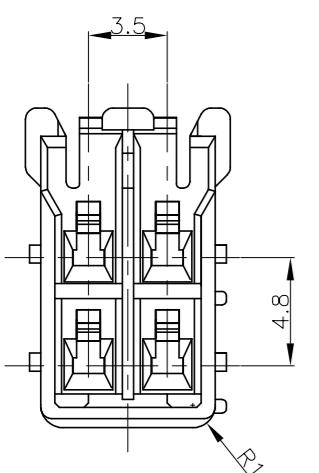

4

3

2

1

THIS DRAWING IS UNPUBLISHED. RELEASED FOR PUBLICATION
© COPYRIGHT - TE Connectivity Ltd. ALL RIGHTS RESERVED.

REVISIONS 変更				
P	LTR	DESCRIPTION	DATE	APVD
	A1	REVISED PER ECR-19-006211	17APR2019	SC D.Z

3-1565087-4	D	YELLOW	3-1565083-4
2-1565087-3	C	BLUE	2-1565083-3
1-1565087-2	B	RED	1-1565083-2
1565087-1	A	NATURAL	1565083-1
MATING HSG P/N	KEYING TYPE	COLOR	P/N

注) 1.一般公差:±0.25
2.材料:66ナイロン ガラス無(UL94V-0)
3.かん合相手製品型番
キャップハウジング:TABLE?照のこと
リセコンタクト:1565079-1,1612334-1
4.適?プレ?ト型番:1565089-1

NOTES)
1.GENERAL TOLERANCE:±0.25
2.MATERIAL:66 NYLON NON-GLASS FILLED (UL94V-0)
3.MATING CONN. P/N
CAP HOUSING:SEE TABLE
REC CONTACT ;1565079-1,1612334-1
4. APPLICABLE PLATE P/N :1565089-1

THIS DRAWING IS A CONTROLLED DOCUMENT.		DWN A.OISHI 30 MAY. '02	TE Connectivity Ltd.	
DIMENSIONS: 単位: 耗 mm		CHK M.SHINDO 30 MAY. '02		
TOLERANCES UNLESS OTHERWISE SPECIFIED: 一般公差		APVD M.SHINDO 30 MAY. '02	NAME 名称 GRACE INERTIA CONNECTOR 3.5 4POS PLUG HOUSING	
		PRODUCT SPEC 製品規格 108-5810	グレイス?イナーシャ?コネクタ 3.5 4極 プラグハウジ	
MATERIAL 材料 SEE NOTE 2		FINISH 仕上 -	APPLICATION SPEC 取付適用規格 114-5306	RESTRICTED TO
		WEIGHT -	SIZE A3	CAGE CODE 00779
			DRAWING NO 番号 C=1565083	REV A1
		CUSTOMER DRAWING	SCALE 尺度 -	SHEET 1 OF 1