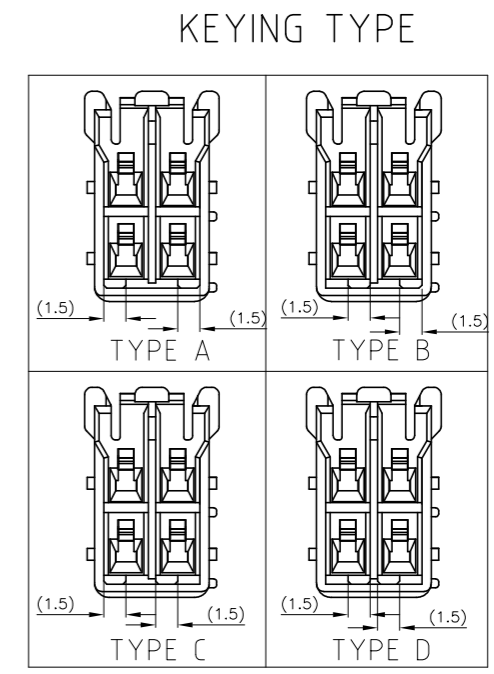

4

3

2

1

THIS DRAWING IS UNPUBLISHED. RELEASED FOR PUBLICATION
© COPYRIGHT - TE Connectivity Ltd. ALL RIGHTS RESERVED.

REVISIONS 変更				
P	LTR	DESCRIPTION	DATE	APVD
	A1	REVISED PER ECR-19-006211	17APR2019	SC D.Z

3-1565087-4	D	YELLOW	3-1565083-4
2-1565087-3	C	BLUE	2-1565083-3
1-1565087-2	B	RED	1-1565083-2
1565087-1	A	NATURAL	1565083-1
MATING HSG P/N	KEYING TYPE	COLOR	P/N

注) 1.一般公差:±0.25
2.材料:66ナイロン ガラス無(UL94V-0)
3.かん合相手製品型番
キャップハウジング:TABLE?照のこと
リセコンタクト:1565079-1,1612334-1
4.適?プレ?ト型番:1565089-1

NOTES)
1.GENERAL TOLERANCE:±0.25
2.MATERIAL:66 NYLON NON-GLASS FILLED (UL94V-0)
3.MATING CONN. P/N
CAP HOUSING:SEE TABLE
REC CONTACT ;1565079-1,1612334-1
4. APPLICABLE PLATE P/N :1565089-1

THIS DRAWING IS A CONTROLLED DOCUMENT.		DWN A.OISHI 30 MAY. '02	TE Connectivity Ltd.	
DIMENSIONS: 単位: 耗 mm		CHK M.SHINDO 30 MAY. '02		
TOLERANCES UNLESS OTHERWISE SPECIFIED: 一般公差		APVD M.SHINDO 30 MAY. '02	NAME 名称 GRACE INERTIA CONNECTOR 3.5 4POS PLUG HOUSING	
		PRODUCT SPEC 製品規格 108-5810	グレイス?イナーシャ?コネクタ 3.5 4極 プラグハウジ	
MATERIAL 材料 SEE NOTE 2		FINISH 仕上 -	APPLICATION SPEC 取付適用規格 114-5306	RESTRICTED TO
		WEIGHT -	SIZE A3	CAGE CODE 00779
			DRAWING NO 番号 C=1565083	REV A1
		CUSTOMER DRAWING	SCALE 尺度 -	SHEET 1 OF 1