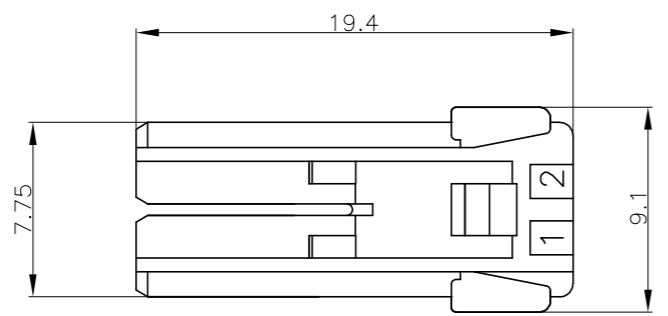

4

3

2

1

THIS DRAWING IS UNPUBLISHED. RELEASED FOR PUBLICATION
© COPYRIGHT - TE Connectivity Ltd. ALL RIGHTS RESERVED.

REVISIONS 変更				
P	LTR	DESCRIPTION	DATE	APVD
	A1	REVISED PER ECR-19-006211	17APR2019	SC D.Z

3-1565087-4	D	YELLOW	3-1565083-4
2-1565087-3	C	BLUE	2-1565083-3
1-1565087-2	B	RED	1-1565083-2
1565087-1	A	NATURAL	1565083-1
MATING HSG P/N	KEYING TYPE	COLOR	P/N

注) 1.一般公差:±0.25
2.材料:66ナイロン ガラス無(UL94V-0)
3.かん合相手製品型番
キャップハウジング:TABLE?照のこと
リセコンタクト:1565079-1,1612334-1
4.適?プレ?ト型番:1565089-1

NOTES)
1.GENERAL TOLERANCE:±0.25
2.MATERIAL:66 NYLON NON-GLASS FILLED (UL94V-0)
3.MATING CONN. P/N
CAP HOUSING:SEE TABLE
REC CONTACT ;1565079-1,1612334-1
4. APPLICABLE PLATE P/N :1565089-1

THIS DRAWING IS A CONTROLLED DOCUMENT.		DWN A.OISHI 30 MAY. '02	TE Connectivity Ltd.	
DIMENSIONS: 単位: 耗 mm		CHK M.SHINDO 30 MAY. '02		
TOLERANCES UNLESS OTHERWISE SPECIFIED: 一般公差		APVD M.SHINDO 30 MAY. '02	NAME 名称 GRACE INERTIA CONNECTOR 3.5 4POS PLUG HOUSING	
		PRODUCT SPEC 製品規格 108-5810	グレイス?イナーシャ?コネクタ 3.5 4極 プラグハウジ	
MATERIAL 材料 SEE NOTE 2		FINISH 仕上 -	APPLICATION SPEC 取付適用規格 114-5306	RESTRICTED TO
		WEIGHT -	SIZE A3	CAGE CODE 00779
			DRAWING NO 番号 C=1565083	REV A1
		CUSTOMER DRAWING	SCALE 尺度 -	SHEET 1 OF 1