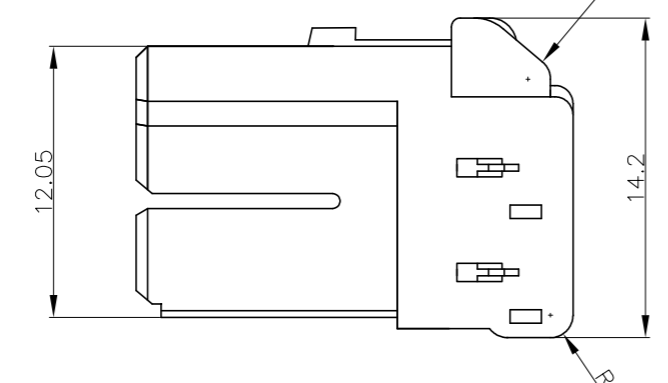

4

3

2

1

THIS DRAWING IS UNPUBLISHED. RELEASED FOR PUBLICATION
© COPYRIGHT - TE Connectivity Ltd. ALL RIGHTS RESERVED.

REVISIONS 変更				
P	LTR	DESCRIPTION	DATE	APVD
	A1	REVISED PER ECR-19-006211	17APR2019	SC D.Z

3-1565087-4	D	YELLOW	3-1565083-4
2-1565087-3	C	BLUE	2-1565083-3
1-1565087-2	B	RED	1-1565083-2
1565087-1	A	NATURAL	1565083-1
MATING HSG P/N	KEYING TYPE	COLOR	P/N

注) 1.一般公差:±0.25
2.材料:66ナイロン ガラス無(UL94V-0)
3.かん合相手製品型番
キャップハウジング:TABLE?照のこと
リセコンタクト:1565079-1,1612334-1
4.適?プレ?ト型番:1565089-1

NOTES)
1.GENERAL TOLERANCE:±0.25
2.MATERIAL:66 NYLON NON-GLASS FILLED (UL94V-0)
3.MATING CONN. P/N
CAP HOUSING:SEE TABLE
REC CONTACT ;1565079-1,1612334-1
4. APPLICABLE PLATE P/N :1565089-1

THIS DRAWING IS A CONTROLLED DOCUMENT.		DWN A.OISHI 30 MAY. '02	TE Connectivity Ltd.	
DIMENSIONS: 単位: 耗 mm		CHK M.SHINDO 30 MAY. '02		
TOLERANCES UNLESS OTHERWISE SPECIFIED: 一般公差		APVD M.SHINDO 30 MAY. '02	NAME 名称 GRACE INERTIA CONNECTOR 3.5 4POS PLUG HOUSING	
		PRODUCT SPEC 製品規格 108-5810	グレイス?イナーシャ?コネクタ 3.5 4極 プラグハウジ	
MATERIAL 材料 SEE NOTE 2		FINISH 仕上 -	APPLICATION SPEC 取付適用規格 114-5306	RESTRICTED TO
		WEIGHT -	SIZE A3	CAGE CODE 00779
			DRAWING NO 番号 C=1565083	REV A1
		CUSTOMER DRAWING	SCALE 尺度 -	SHEET 1 OF 1