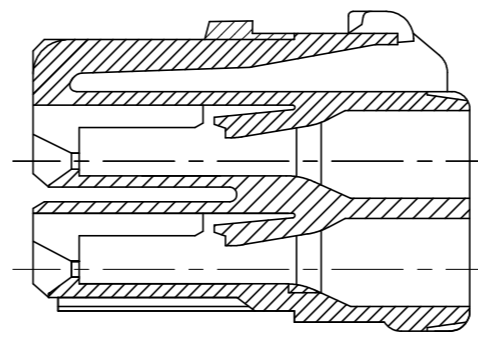

4

3

2

1

THIS DRAWING IS UNPUBLISHED. RELEASED FOR PUBLICATION
 © COPYRIGHT - TE Connectivity Ltd. ALL RIGHTS RESERVED.

REVISIONS 変更				
P	LTR	DESCRIPTION	DATE	APVD
	A1	REVISED PER ECR-19-006211	17APR2019	SC D.Z

NOTES)
 1.GENERAL TOLERANCE:±0.25
 2.MATERIAL:66 NYLON NON-GLASS FILLED (UL94V-0)
 3.MATING CONN. P/N
 CAP HOUSING:SEE TABLE
 REC CONTACT ;1565079-1,1612334-1
 4. APPLICABLE PLATE P/N :1565089-1

THIS DRAWING IS A CONTROLLED DOCUMENT.		DWN A.OISHI 30 MAY. '02	TE Connectivity Ltd.	
DIMENSIONS: 単位: 耗 mm		CHK M.SHINDO 30 MAY. '02		
TOLERANCES UNLESS OTHERWISE SPECIFIED: 一般公差		APVD M.SHINDO 30 MAY. '02	NAME 名称 GRACE INERTIA CONNECTOR 3.5 4POS PLUG HOUSING	
		PRODUCT SPEC 製品規格 108-5810	グレイス?イナーシャ?コネクタ 3.5 4極 プラグハウジ	
MATERIAL 材料 SEE NOTE 2		FINISH 仕上 -	APPLICATION SPEC 取付適用規格 114-5306	RESTRICTED TO
		WEIGHT -	SIZE A3	CAGE CODE 00779
			DRAWING NO 番号 C=1565083	REV A1
		CUSTOMER DRAWING	SCALE 尺度 -	SHEET 1 OF 1