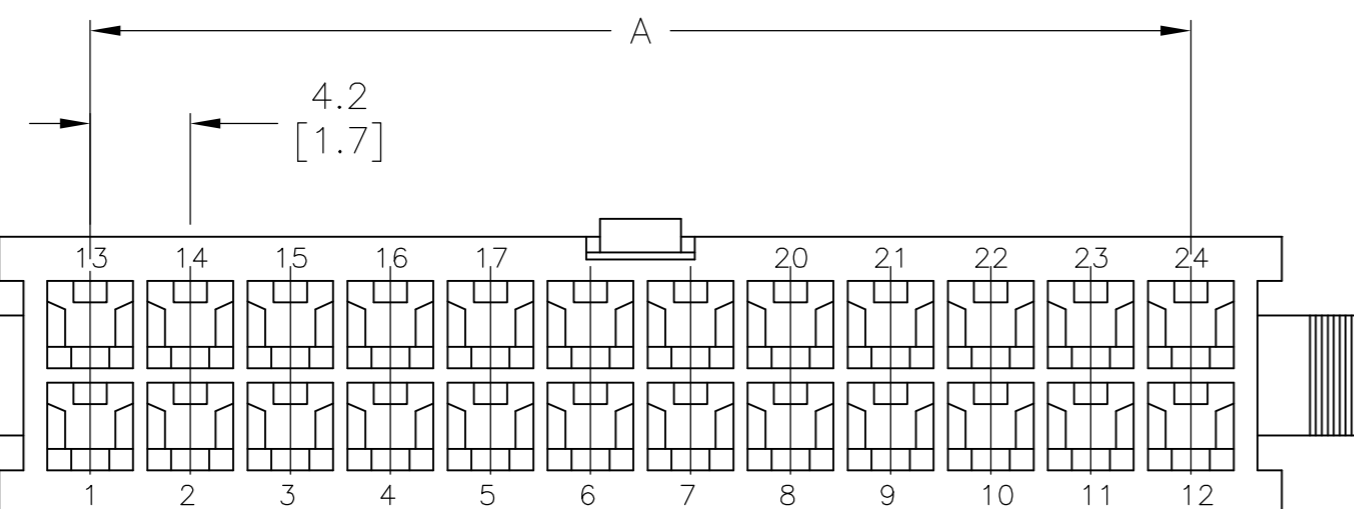

- 1 NYLON, UL94V-0.
- 2 PANEL MUST BE PUNCHED SO THAT THE HOUSING ENTERS THE PANEL IN THE SAME DIRECTION AS THE PUNCH.

52.00[2.047]	51.60[2.031]	46.2[1.82]	24	2-1586018-4
47.80[1.882]	47.40[1.866]	42.0[1.65]	22	2-1586018-2
43.60[1.717]	43.20[1.701]	37.8[1.49]	20	2-1586018-0
39.40[1.551]	39.00[1.535]	33.6[1.32]	18	1-1586018-8
35.20[1.386]	34.80[1.370]	29.4[1.16]	16	1-1586018-6
31.00[1.220]	30.60[1.205]	25.2[.99]	14	1-1586018-4
26.80[1.055]	26.40[1.039]	21.0[.83]	12	1-1586018-2
22.60[.889]	22.20[.874]	16.8[.66]	10	1-1586018-0
18.40[.724]	18.00[.709]	12.6[.50]	8	1586018-8
14.20[.559]	13.80[.543]	8.4[.33]	6	1586018-6
10.00[.394]	9.60[.378]	4.2[.17]	4	1586018-4
5.80[.223]	5.40[.213]	--	2	1586018-2
DIM C	DIM B	DIM A	POS	PART NUMBER

THIS DRAWING IS A CONTROLLED DOCUMENT.

DIMENSIONS: mm [INCHES]

TOLERANCES UNLESS OTHERWISE SPECIFIED:

0 PLC	± -
1 PLC	± 0.4 [.02]
2 PLC	± 0.25 [.010]
3 PLC	± 0.150 [.0059]
4 PLC	± -
ANGLES	± -
FINISH	± -