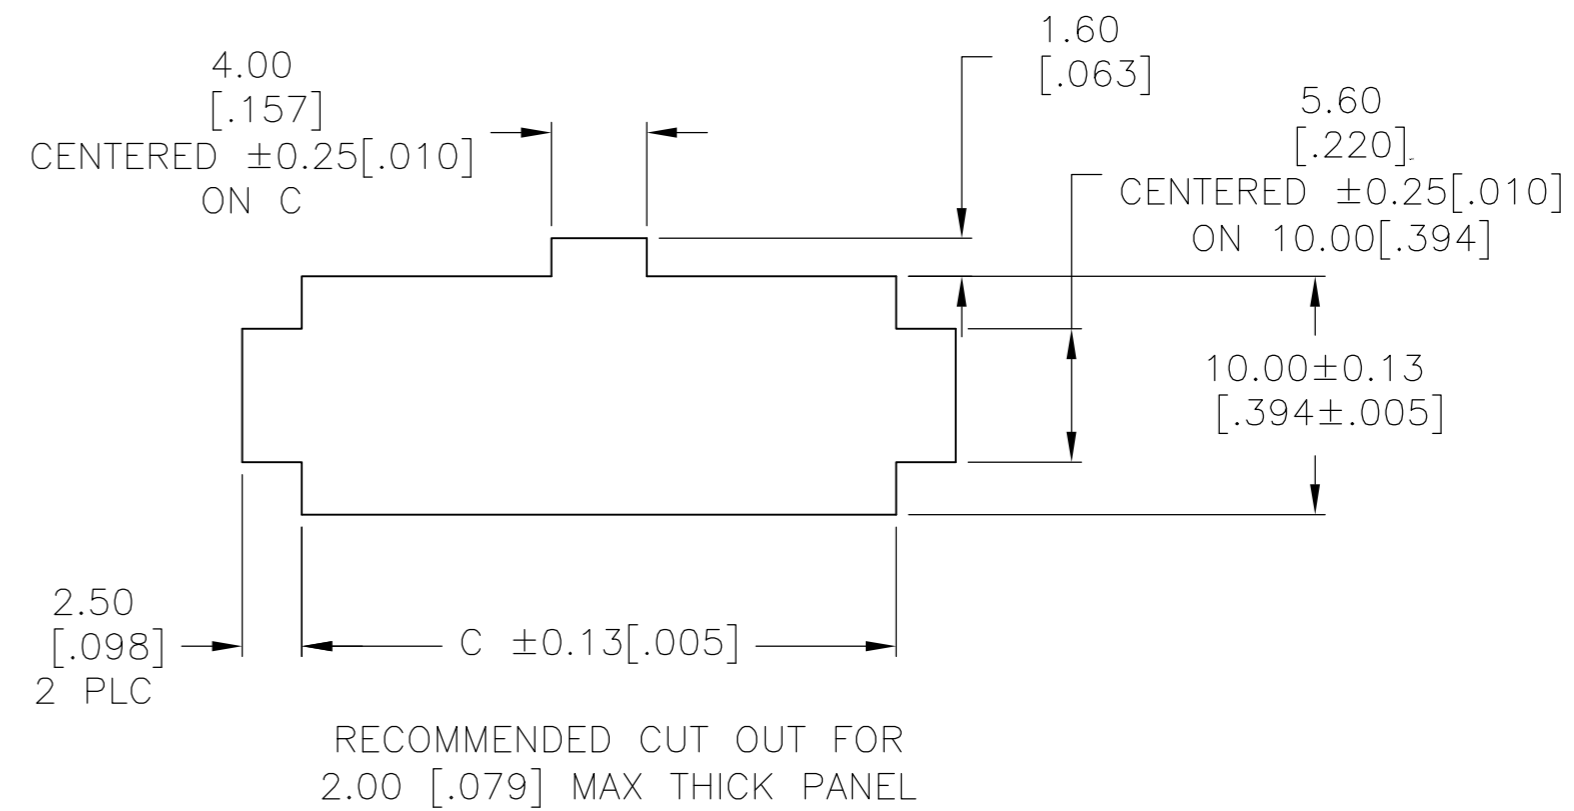

- 1 NYLON, UL94V-0.
- 2 PANEL MUST BE PUNCHED SO THAT THE HOUSING ENTERS THE PANEL IN THE SAME DIRECTION AS THE PUNCH.

52.00[2.047]	51.60[2.031]	46.2[1.82]	24	2-1586018-4
47.80[1.882]	47.40[1.866]	42.0[1.65]	22	2-1586018-2
43.60[1.717]	43.20[1.701]	37.8[1.49]	20	2-1586018-0
39.40[1.551]	39.00[1.535]	33.6[1.32]	18	1-1586018-8
35.20[1.386]	34.80[1.370]	29.4[1.16]	16	1-1586018-6
31.00[1.220]	30.60[1.205]	25.2[.99]	14	1-1586018-4
26.80[1.055]	26.40[1.039]	21.0[.83]	12	1-1586018-2
22.60[.889]	22.20[.874]	16.8[.66]	10	1-1586018-0
18.40[.724]	18.00[.709]	12.6[.50]	8	1586018-8
14.20[.559]	13.80[.543]	8.4[.33]	6	1586018-6
10.00[.394]	9.60[.378]	4.2[.17]	4	1586018-4
5.80[.223]	5.40[.213]	--	2	1586018-2
DIM C	DIM B	DIM A	POS	PART NUMBER

THIS DRAWING IS A CONTROLLED DOCUMENT.

DIMENSIONS: mm [INCHES]

TOLERANCES UNLESS OTHERWISE SPECIFIED:

0 PLC	± -
1 PLC	± 0.4 [.02]
2 PLC	± 0.25 [.010]
3 PLC	± 0.150 [.0059]
4 PLC	± -
ANGLES	± -
FINISH	± -

MATERIAL 1

TE Connectivity

PANEL MOUNT PLUG HOUSING, VO, VAL-U-LOK(TM)

SIZE A2 CAGE CODE 00779 DRAWING NO C=1586018 RESTRICTED TO -

CUSTOMER DRAWING SCALE SHEET 1 OF 1 REV B1

X-ON Electronics

Largest Supplier of Electrical and Electronic Components