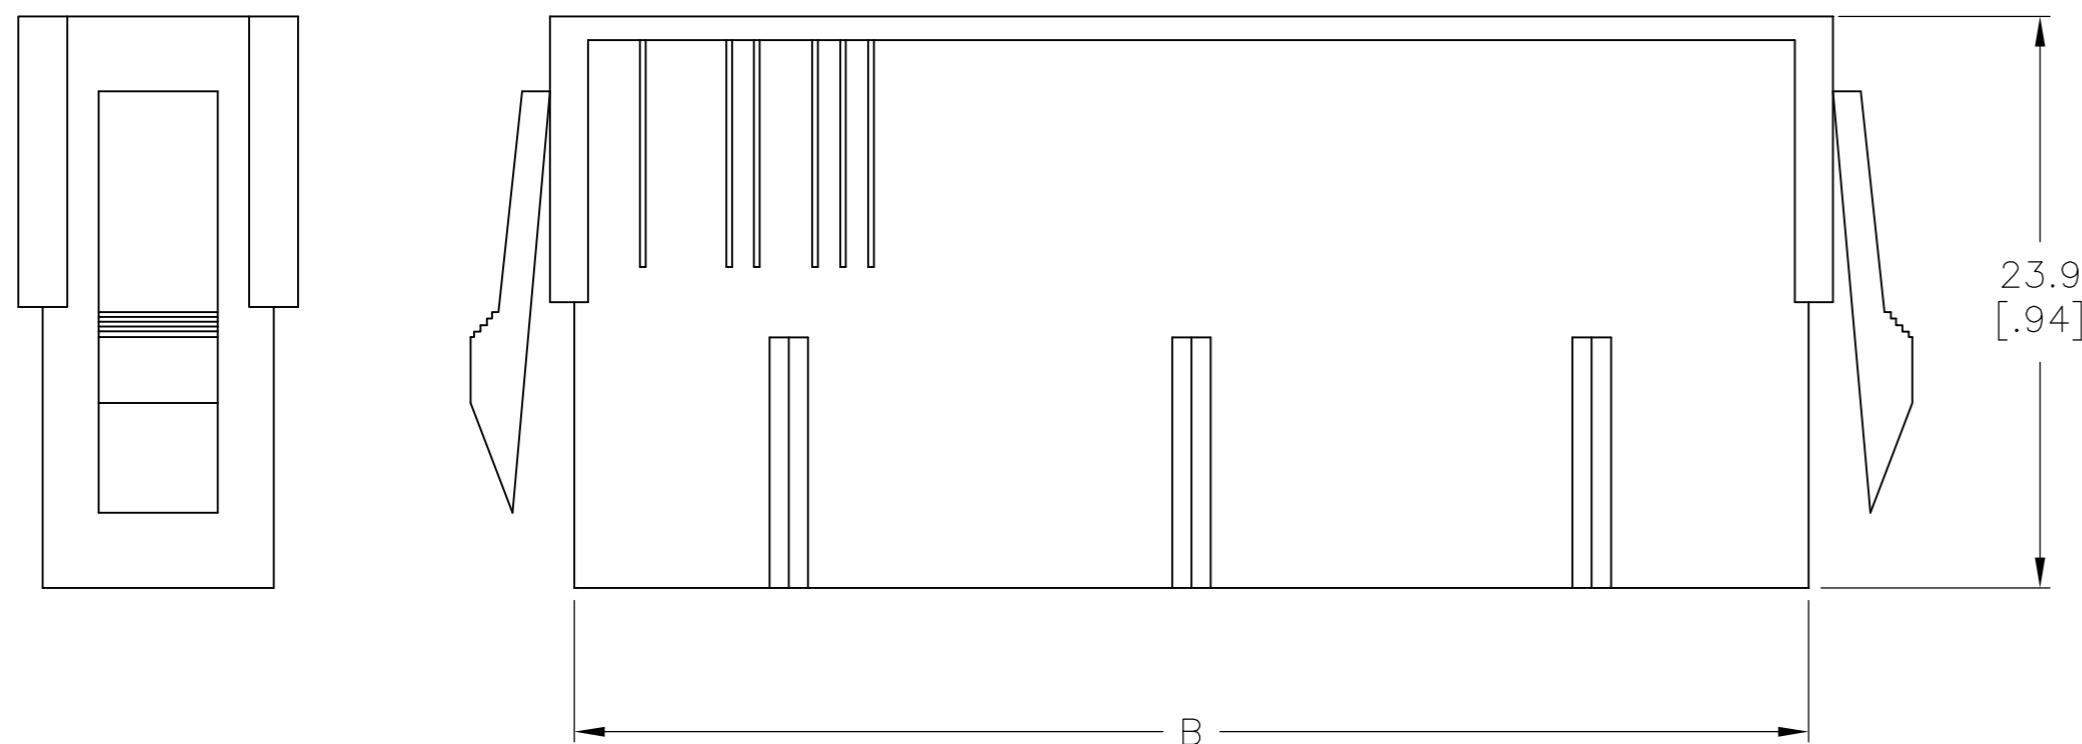

- 1 NYLON, UL94V-0.
- 2 PANEL MUST BE PUNCHED SO THAT THE HOUSING ENTERS THE PANEL IN THE SAME DIRECTION AS THE PUNCH.

52.00[2.047]	51.60[2.031]	46.2[1.82]	24	2-1586018-4
47.80[1.882]	47.40[1.866]	42.0[1.65]	22	2-1586018-2
43.60[1.717]	43.20[1.701]	37.8[1.49]	20	2-1586018-0
39.40[1.551]	39.00[1.535]	33.6[1.32]	18	1-1586018-8
35.20[1.386]	34.80[1.370]	29.4[1.16]	16	1-1586018-6
31.00[1.220]	30.60[1.205]	25.2[.99]	14	1-1586018-4
26.80[1.055]	26.40[1.039]	21.0[.83]	12	1-1586018-2
22.60[.889]	22.20[.874]	16.8[.66]	10	1-1586018-0
18.40[.724]	18.00[.709]	12.6[.50]	8	1586018-8
14.20[.559]	13.80[.543]	8.4[.33]	6	1586018-6
10.00[.394]	9.60[.378]	4.2[.17]	4	1586018-4
5.80[.223]	5.40[.213]	--	2	1586018-2
DIM C	DIM B	DIM A	POS	PART NUMBER

THIS DRAWING IS A CONTROLLED DOCUMENT.

DIMENSIONS: mm [INCHES]

TOLERANCES UNLESS OTHERWISE SPECIFIED:

0 PLC	± -
1 PLC	± 0.4 [.02]
2 PLC	± 0.25 [.010]
3 PLC	± 0.150 [.0059]
4 PLC	± -
ANGLES	± -
FINISH	± -