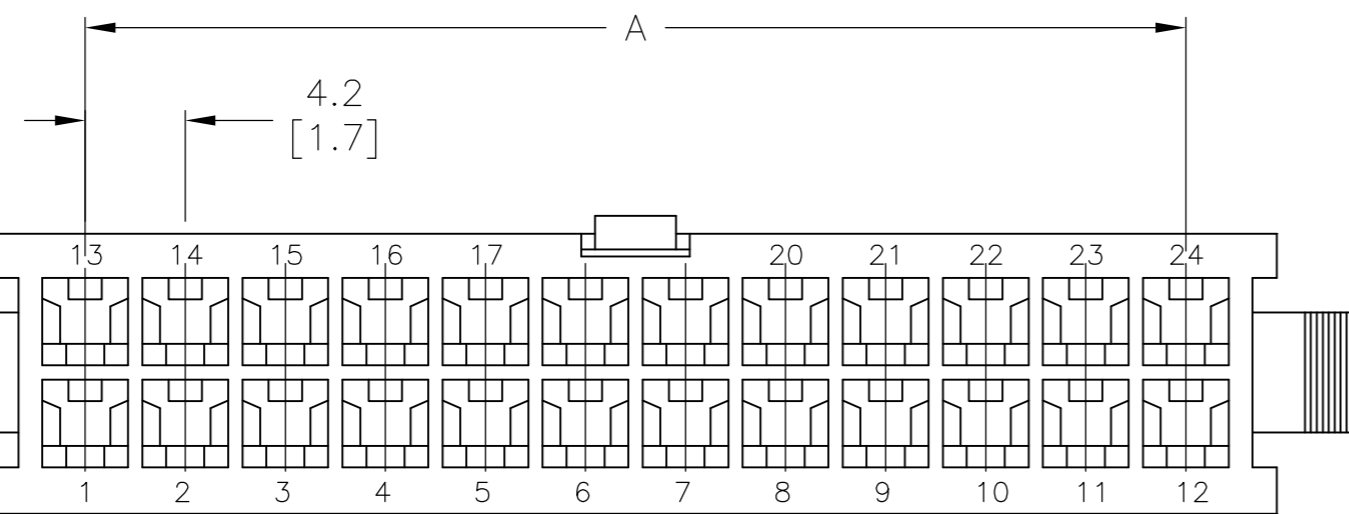

- 1 NYLON, UL94V-0.
- 2 PANEL MUST BE PUNCHED SO THAT THE HOUSING ENTERS THE PANEL IN THE SAME DIRECTION AS THE PUNCH.

52.00[2.047]	51.60[2.031]	46.2[1.82]	24	2-1586018-4
47.80[1.882]	47.40[1.866]	42.0[1.65]	22	2-1586018-2
43.60[1.717]	43.20[1.701]	37.8[1.49]	20	2-1586018-0
39.40[1.551]	39.00[1.535]	33.6[1.32]	18	1-1586018-8
35.20[1.386]	34.80[1.370]	29.4[1.16]	16	1-1586018-6
31.00[1.220]	30.60[1.205]	25.2[.99]	14	1-1586018-4
26.80[1.055]	26.40[1.039]	21.0[.83]	12	1-1586018-2
22.60[.889]	22.20[.874]	16.8[.66]	10	1-1586018-0
18.40[.724]	18.00[.709]	12.6[.50]	8	1586018-8
14.20[.559]	13.80[.543]	8.4[.33]	6	1586018-6
10.00[.394]	9.60[.378]	4.2[.17]	4	1586018-4
5.80[.223]	5.40[.213]	--	2	1586018-2
DIM C	DIM B	DIM A	POS	PART NUMBER

THIS DRAWING IS A CONTROLLED DOCUMENT.

DIMENSIONS: mm [INCHES]

TOLERANCES UNLESS OTHERWISE SPECIFIED:

0 PLC	± -
1 PLC	± 0.4 [.02]
2 PLC	± 0.25 [.010]
3 PLC	± 0.150 [.0059]
4 PLC	± -
ANGLES	± -
FINISH	± -