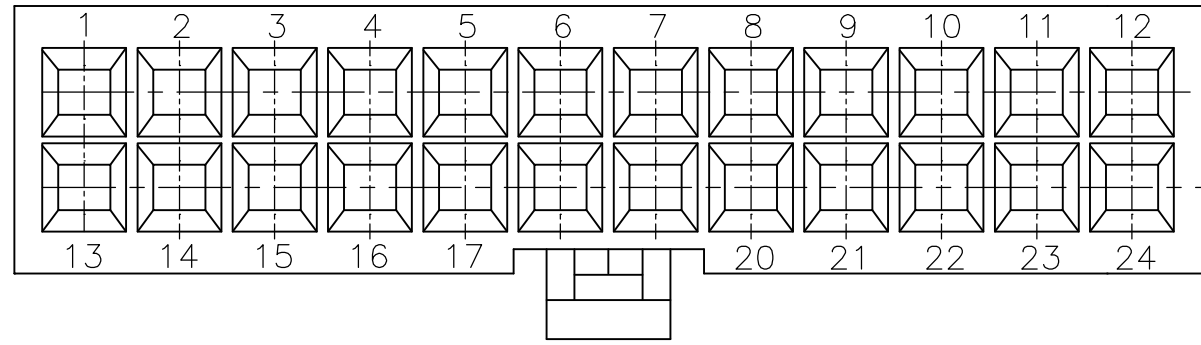

THIS DRAWING IS UNPUBLISHED. RELEASED FOR PUBLICATION  
 © COPYRIGHT - By - ALL RIGHTS RESERVED.

REVISIONS				
P	LTR	DESCRIPTION	DATE	APVD
E1		REVISED PER ECR-15-012827	31AUG2015	NK DC

- 1 MATERIAL: POLYAMIDE, UL94V-2, WHITE.
- 2 MATERIAL: POLYAMIDE, UL94-V0, PINK.
- 3 MATERIAL: POLYAMIDE, UL94-V0, BLUE.
- 4 GLOW WIRE FLAMMABILITY INDEX (GWFI) 850°C AT LEAST, ACC. TO IEC 60335-1
- 5 GLOW WIRE IGNITION TEMPERATURE (GWIT) 775°C AT LEAST, ACC. TO IEC 60335-1
- 6 GLOW WIRE END PRODUCT TEMPERATURE (GWEPT) 750°C NO FLAME ACC. TO IEC 60335-1

ONLY FOR 1586765-2

NOTES	DIM B	DIM A	POS.	PART NUMBER
3	43.2	37.8	20	2-2292405-0
2	39.0	33.6	18	1-2292404-8
1	51.6	46.2	24	2-1586765-4
1	47.4	42.0	22	2-1586765-2
1	43.2	37.8	20	2-1586765-0
1	39.0	33.6	18	1-1586765-8
1	34.8	29.4	16	1-1586765-6
1	30.6	25.2	14	1-1586765-4
1	26.4	21.0	12	1-1586765-2
1	22.2	16.8	10	1-1586765-0
1	18.0	12.6	8	1586765-8
1	13.8	8.4	6	1586765-6
1	9.6	4.2	4	1586765-4
1	5.4	-	2	1586765-2

THIS DRAWING IS A CONTROLLED DOCUMENT.		DWN K. WHITAKER 08MAY2007	TE Connectivity	
DIMENSIONS: mm [INCHES]		CHK C. CASH 08MAY2007		
TOLERANCES UNLESS OTHERWISE SPECIFIED:		APVD C. CASH 08MAY2007	NAME RECEPTACLE HOUSING, 4.2 MM P.E. SERIES	
0 PLC ±		PRODUCT SPEC	SIZE A2	CAGE CODE 00779
1 PLC ± 0.4[.02]		APPLICATION SPEC	DRAWING NO C=1586765	RESTRICTED TO -
2 PLC ± 0.25[.010]		WEIGHT	SCALE 3:1	SHEET 1 of 1
3 PLC ± 0.150[.0059]		CUSTOMER DRAWING	REV E1	
4 PLC ±				
ANGLES ±				
FINISH				
MATERIAL SEE TABLE				