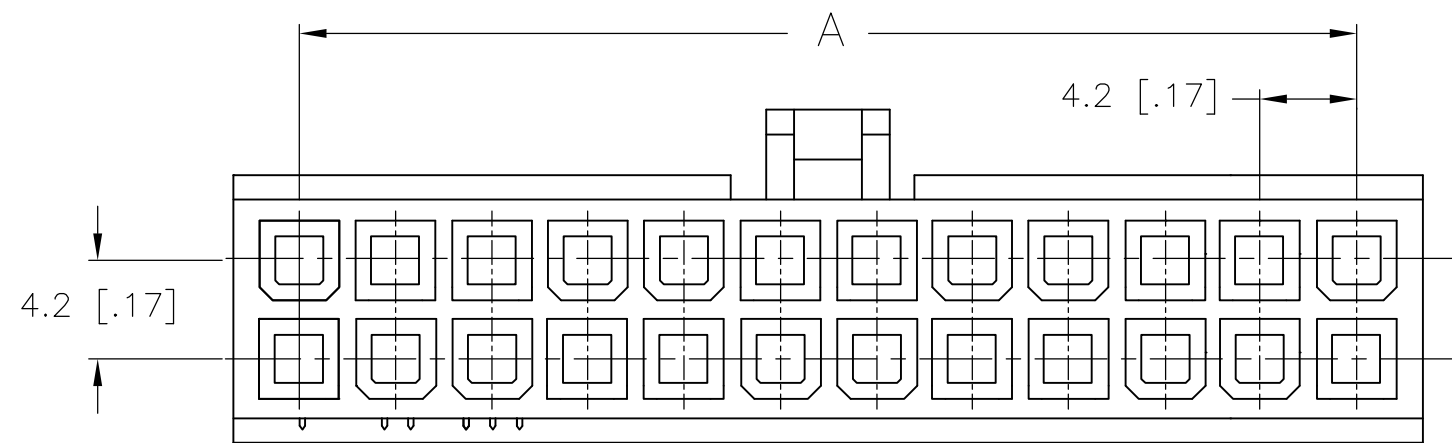

THIS DRAWING IS UNPUBLISHED. RELEASED FOR PUBLICATION  
 © COPYRIGHT - By - ALL RIGHTS RESERVED.

REVISIONS				
P	LTR	DESCRIPTION	DATE	APVD
E1		REVISED PER ECR-15-012827	31AUG2015	NK DC

- 1 MATERIAL: POLYAMIDE, UL94V-2, WHITE.
- 2 MATERIAL: POLYAMIDE, UL94-V0, PINK.
- 3 MATERIAL: POLYAMIDE, UL94-V0, BLUE.
- 4 GLOW WIRE FLAMMABILITY INDEX (GWFI) 850°C AT LEAST, ACC. TO IEC 60335-1
- 5 GLOW WIRE IGNITION TEMPERATURE (GWIT) 775°C AT LEAST, ACC. TO IEC 60335-1
- 6 GLOW WIRE END PRODUCT TEMPERATURE (GWEPT) 750°C NO FLAME ACC. TO IEC 60335-1

ONLY FOR 1586765-2

NOTES	DIM B	DIM A	POS.	PART NUMBER
3	43.2	37.8	20	2-2292405-0
2	39.0	33.6	18	1-2292404-8
1	51.6	46.2	24	2-1586765-4
1	47.4	42.0	22	2-1586765-2
1	43.2	37.8	20	2-1586765-0
1	39.0	33.6	18	1-1586765-8
1	34.8	29.4	16	1-1586765-6
1	30.6	25.2	14	1-1586765-4
1	26.4	21.0	12	1-1586765-2
1	22.2	16.8	10	1-1586765-0
1	18.0	12.6	8	1586765-8
1	13.8	8.4	6	1586765-6
1	9.6	4.2	4	1586765-4
1	5.4	-	2	1586765-2

THIS DRAWING IS A CONTROLLED DOCUMENT.		DWN K. WHITAKER 08MAY2007	TE Connectivity	
DIMENSIONS: mm [INCHES]		CHK C. CASH 08MAY2007		
TOLERANCES UNLESS OTHERWISE SPECIFIED:		APVD C. CASH 08MAY2007	NAME RECEPTACLE HOUSING, 4.2 MM P.E. SERIES	
0 PLC ±		PRODUCT SPEC	SIZE A2	CAGE CODE 00779
1 PLC ± 0.4[.02]		APPLICATION SPEC	DRAWING NO C=1586765	RESTRICTED TO -
2 PLC ± 0.25[.010]		WEIGHT	SCALE 3:1	SHEET 1 of 1
3 PLC ± 0.150[.0059]		CUSTOMER DRAWING	REV E1	
4 PLC ±				
ANGLES ±				
FINISH				
MATERIAL SEE TABLE				