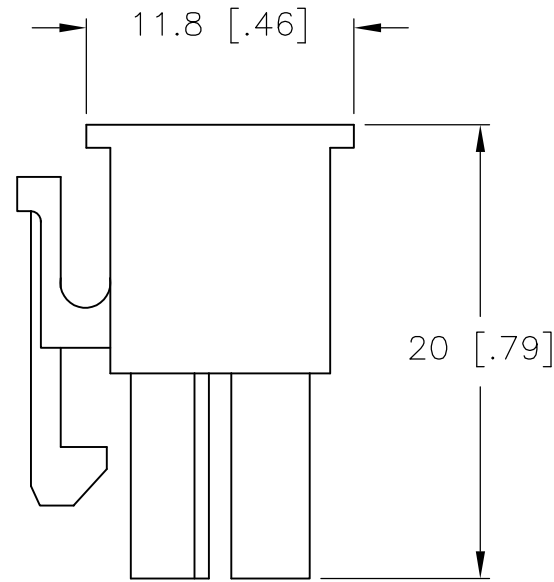

THIS DRAWING IS UNPUBLISHED. RELEASED FOR PUBLICATION  
 © COPYRIGHT - By - ALL RIGHTS RESERVED.

REVISIONS				
P	LTR	DESCRIPTION	DATE	APVD
E1		REVISED PER ECR-15-012827	31AUG2015	NK DC

- 1 MATERIAL: POLYAMIDE, UL94V-2, WHITE.
- 2 MATERIAL: POLYAMIDE, UL94-V0, PINK.
- 3 MATERIAL: POLYAMIDE, UL94-V0, BLUE.
- 4 GLOW WIRE FLAMMABILITY INDEX (GWFI) 850°C AT LEAST, ACC. TO IEC 60335-1
- 5 GLOW WIRE IGNITION TEMPERATURE (GWIT) 775°C AT LEAST, ACC. TO IEC 60335-1
- 6 GLOW WIRE END PRODUCT TEMPERATURE (GWEPT) 750°C NO FLAME ACC. TO IEC 60335-1

ONLY FOR 1586765-2

NOTES	DIM B	DIM A	POS.	PART NUMBER
3	43.2	37.8	20	2-2292405-0
2	39.0	33.6	18	1-2292404-8
1	51.6	46.2	24	2-1586765-4
1	47.4	42.0	22	2-1586765-2
1	43.2	37.8	20	2-1586765-0
1	39.0	33.6	18	1-1586765-8
1	34.8	29.4	16	1-1586765-6
1	30.6	25.2	14	1-1586765-4
1	26.4	21.0	12	1-1586765-2
1	22.2	16.8	10	1-1586765-0
1	18.0	12.6	8	1586765-8
1	13.8	8.4	6	1586765-6
1	9.6	4.2	4	1586765-4
1	5.4	-	2	1586765-2

THIS DRAWING IS A CONTROLLED DOCUMENT.		DWN K. WHITAKER 08MAY2007	TE Connectivity	
DIMENSIONS: mm [INCHES]		CHK C. CASH 08MAY2007		
TOLERANCES UNLESS OTHERWISE SPECIFIED:		APVD C. CASH 08MAY2007	NAME RECEPTACLE HOUSING, 4.2 MM P.E. SERIES	
0 PLC ±		PRODUCT SPEC	SIZE A2	CAGE CODE 00779
1 PLC ± 0.4[.02]		APPLICATION SPEC	DRAWING NO C=1586765	RESTRICTED TO -
2 PLC ± 0.25[.010]		WEIGHT	SCALE 3:1	SHEET 1 of 1
3 PLC ± 0.150[.0059]		CUSTOMER DRAWING	REV E1	
4 PLC ±				
ANGLES ±				
FINISH				
MATERIAL SEE TABLE				