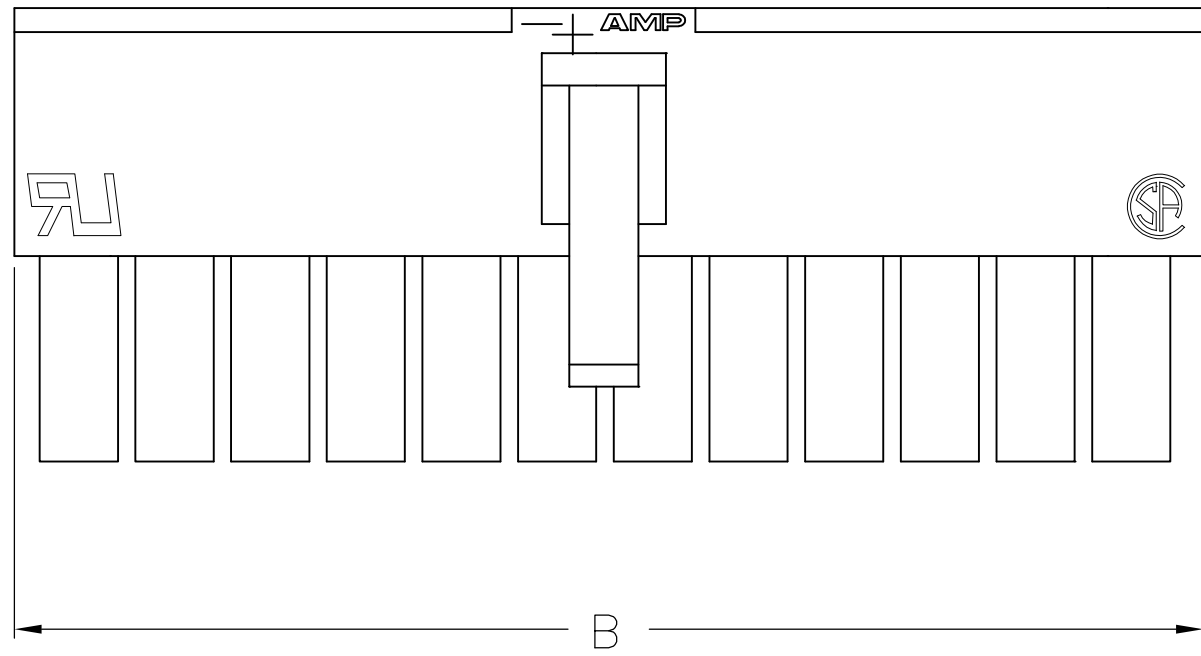

THIS DRAWING IS UNPUBLISHED. RELEASED FOR PUBLICATION  
 © COPYRIGHT - By - ALL RIGHTS RESERVED.

REVISIONS				
P	LTR	DESCRIPTION	DATE	APVD
E1		REVISED PER ECR-15-012827	31AUG2015	NK DC

- 1 MATERIAL: POLYAMIDE, UL94V-2, WHITE.
- 2 MATERIAL: POLYAMIDE, UL94-V0, PINK.
- 3 MATERIAL: POLYAMIDE, UL94-V0, BLUE.
- 4 GLOW WIRE FLAMMABILITY INDEX (GWFI) 850°C AT LEAST, ACC. TO IEC 60335-1
- 5 GLOW WIRE IGNITION TEMPERATURE (GWIT) 775°C AT LEAST, ACC. TO IEC 60335-1
- 6 GLOW WIRE END PRODUCT TEMPERATURE (GWEPT) 750°C NO FLAME ACC. TO IEC 60335-1

ONLY FOR 1586765-2

NOTES	DIM B	DIM A	POS.	PART NUMBER
3	43.2	37.8	20	2-2292405-0
2	39.0	33.6	18	1-2292404-8
1	51.6	46.2	24	2-1586765-4
1	47.4	42.0	22	2-1586765-2
1	43.2	37.8	20	2-1586765-0
1	39.0	33.6	18	1-1586765-8
1	34.8	29.4	16	1-1586765-6
1	30.6	25.2	14	1-1586765-4
1	26.4	21.0	12	1-1586765-2
1	22.2	16.8	10	1-1586765-0
1	18.0	12.6	8	1586765-8
1	13.8	8.4	6	1586765-6
1	9.6	4.2	4	1586765-4
1	5.4	-	2	1586765-2

THIS DRAWING IS A CONTROLLED DOCUMENT.		DWN K. WHITAKER 08MAY2007	TE Connectivity	
DIMENSIONS: mm [INCHES]		CHK C. CASH 08MAY2007		
TOLERANCES UNLESS OTHERWISE SPECIFIED:		APVD C. CASH 08MAY2007	NAME RECEPTACLE HOUSING, 4.2 MM P.E. SERIES	
0 PLC ±		PRODUCT SPEC	SIZE A2	CAGE CODE 00779
1 PLC ± 0.4[.02]		APPLICATION SPEC	DRAWING NO C=1586765	RESTRICTED TO -
2 PLC ± 0.25[.010]		WEIGHT	SCALE 3:1	SHEET 1 of 1
3 PLC ± 0.150[.0059]		CUSTOMER DRAWING	REV E1	
4 PLC ±				
ANGLES ±				
FINISH				
MATERIAL SEE TABLE				