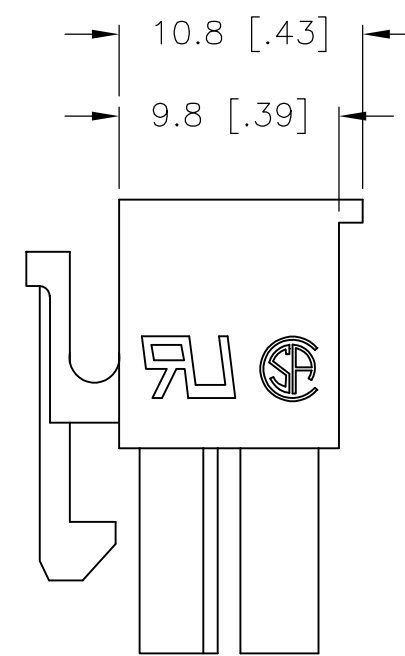

THIS DRAWING IS UNPUBLISHED. RELEASED FOR PUBLICATION  
 © COPYRIGHT - By - ALL RIGHTS RESERVED.

REVISIONS				
P	LTR	DESCRIPTION	DATE	APVD
E1		REVISED PER ECR-15-012827	31AUG2015	NK DC

- 1 MATERIAL: POLYAMIDE, UL94V-2, WHITE.
- 2 MATERIAL: POLYAMIDE, UL94-V0, PINK.
- 3 MATERIAL: POLYAMIDE, UL94-V0, BLUE.
- 4 GLOW WIRE FLAMMABILITY INDEX (GWFI) 850°C AT LEAST, ACC. TO IEC 60335-1
- 5 GLOW WIRE IGNITION TEMPERATURE (GWIT) 775°C AT LEAST, ACC. TO IEC 60335-1
- 6 GLOW WIRE END PRODUCT TEMPERATURE (GWEPT) 750°C NO FLAME ACC. TO IEC 60335-1

ONLY FOR 1586765-2

NOTES	DIM B	DIM A	POS.	PART NUMBER
3	43.2	37.8	20	2-2292405-0
2	39.0	33.6	18	1-2292404-8
1	51.6	46.2	24	2-1586765-4
1	47.4	42.0	22	2-1586765-2
1	43.2	37.8	20	2-1586765-0
1	39.0	33.6	18	1-1586765-8
1	34.8	29.4	16	1-1586765-6
1	30.6	25.2	14	1-1586765-4
1	26.4	21.0	12	1-1586765-2
1	22.2	16.8	10	1-1586765-0
1	18.0	12.6	8	1586765-8
1	13.8	8.4	6	1586765-6
1	9.6	4.2	4	1586765-4
1	5.4	-	2	1586765-2

THIS DRAWING IS A CONTROLLED DOCUMENT.		DWN K. WHITAKER 08MAY2007	TE Connectivity	
DIMENSIONS: mm [INCHES]		CHK C. CASH 08MAY2007		
TOLERANCES UNLESS OTHERWISE SPECIFIED:		APVD C. CASH 08MAY2007	NAME RECEPTACLE HOUSING, 4.2 MM P.E. SERIES	
0 PLC ±		PRODUCT SPEC	SIZE A2	CAGE CODE 00779
1 PLC ± 0.4[.02]		APPLICATION SPEC	DRAWING NO C=1586765	RESTRICTED TO -
2 PLC ± 0.25[.010]		WEIGHT	SCALE 3:1	SHEET 1 of 1
3 PLC ± 0.150[.0059]		CUSTOMER DRAWING	REV E1	
4 PLC ±				
ANGLES ±				
FINISH				
MATERIAL SEE TABLE				