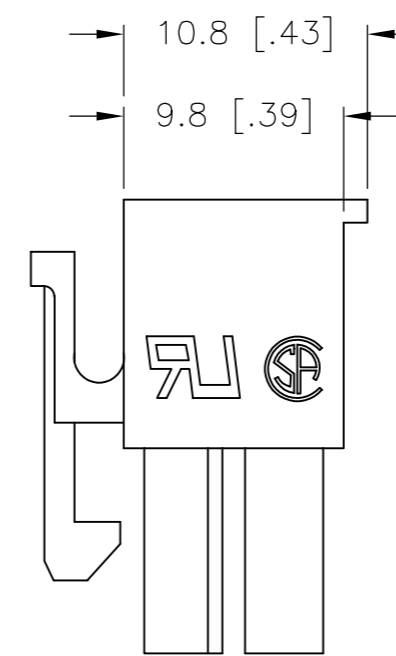

THIS DRAWING IS UNPUBLISHED. RELEASED FOR PUBLICATION
 © COPYRIGHT - By - ALL RIGHTS RESERVED.

REVISIONS				
P	LTR	DESCRIPTION	DATE	APVD
E1		REVISED PER ECR-15-012827	31AUG2015	NK DC

- 1 MATERIAL: POLYAMIDE, UL94V-2, WHITE.
- 2 MATERIAL: POLYAMIDE, UL94-V0, PINK.
- 3 MATERIAL: POLYAMIDE, UL94-V0, BLUE.
- 4 GLOW WIRE FLAMMABILITY INDEX (GWFI) 850°C AT LEAST, ACC. TO IEC 60335-1
- 5 GLOW WIRE IGNITION TEMPERATURE (GWIT) 775°C AT LEAST, ACC. TO IEC 60335-1
- 6 GLOW WIRE END PRODUCT TEMPERATURE (GWEPT) 750°C NO FLAME ACC. TO IEC 60335-1

ONLY FOR 1586765-2

NOTES	DIM B	DIM A	POS.	PART NUMBER
3	43.2	37.8	20	2-2292405-0
2	39.0	33.6	18	1-2292404-8
1	51.6	46.2	24	2-1586765-4
1	47.4	42.0	22	2-1586765-2
1	43.2	37.8	20	2-1586765-0
1	39.0	33.6	18	1-1586765-8
1	34.8	29.4	16	1-1586765-6
1	30.6	25.2	14	1-1586765-4
1	26.4	21.0	12	1-1586765-2
1	22.2	16.8	10	1-1586765-0
1	18.0	12.6	8	1586765-8
1	13.8	8.4	6	1586765-6
1	9.6	4.2	4	1586765-4
1	5.4	-	2	1586765-2

THIS DRAWING IS A CONTROLLED DOCUMENT.		DWN K. WHITAKER 08MAY2007	TE Connectivity	
DIMENSIONS: mm [INCHES]		CHK C. CASH 08MAY2007		
TOLERANCES UNLESS OTHERWISE SPECIFIED:		APVD C. CASH 08MAY2007	NAME RECEPTACLE HOUSING, 4.2 MM P.E. SERIES	
0 PLC ±		PRODUCT SPEC	SIZE A2	CAGE CODE 00779
1 PLC ± 0.4[.02]		APPLICATION SPEC	DRAWING NO C=1586765	RESTRICTED TO -
2 PLC ± 0.25[.010]		WEIGHT	SCALE 3:1	SHEET 1 of 1
3 PLC ± 0.150[.0059]		CUSTOMER DRAWING	REV E1	
4 PLC ±				
ANGLES ±				
FINISH				
MATERIAL SEE TABLE				