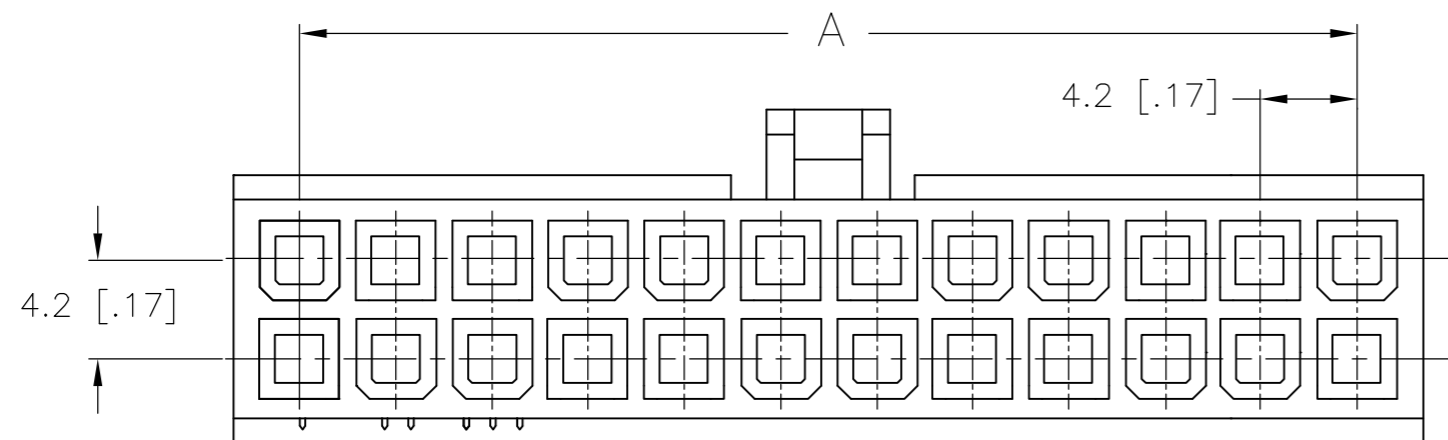

THIS DRAWING IS UNPUBLISHED. RELEASED FOR PUBLICATION
 © COPYRIGHT - By - ALL RIGHTS RESERVED.

REVISIONS				
P	LTR	DESCRIPTION	DATE	APVD
E1		REVISED PER ECR-15-012827	31AUG2015	NK DC

- 1 MATERIAL: POLYAMIDE, UL94V-2, WHITE.
- 2 MATERIAL: POLYAMIDE, UL94-V0, PINK.
- 3 MATERIAL: POLYAMIDE, UL94-V0, BLUE.
- 4 GLOW WIRE FLAMMABILITY INDEX (GWFI) 850°C AT LEAST, ACC. TO IEC 60335-1
- 5 GLOW WIRE IGNITION TEMPERATURE (GWIT) 775°C AT LEAST, ACC. TO IEC 60335-1
- 6 GLOW WIRE END PRODUCT TEMPERATURE (GWEPT) 750°C NO FLAME ACC. TO IEC 60335-1

ONLY FOR 1586765-2

NOTES	DIM B	DIM A	POS.	PART NUMBER
3	43.2	37.8	20	2-2292405-0
2	39.0	33.6	18	1-2292404-8
1	51.6	46.2	24	2-1586765-4
1	47.4	42.0	22	2-1586765-2
1	43.2	37.8	20	2-1586765-0
1	39.0	33.6	18	1-1586765-8
1	34.8	29.4	16	1-1586765-6
1	30.6	25.2	14	1-1586765-4
1	26.4	21.0	12	1-1586765-2
1	22.2	16.8	10	1-1586765-0
1	18.0	12.6	8	1586765-8
1	13.8	8.4	6	1586765-6
1	9.6	4.2	4	1586765-4
1	5.4	-	2	1586765-2

THIS DRAWING IS A CONTROLLED DOCUMENT.		DWN K. WHITAKER 08MAY2007	TE Connectivity	
DIMENSIONS: mm [INCHES]		CHK C. CASH 08MAY2007		
TOLERANCES UNLESS OTHERWISE SPECIFIED:		APVD C. CASH 08MAY2007	NAME RECEPTACLE HOUSING, 4.2 MM P.E. SERIES	
0 PLC ±		PRODUCT SPEC	SIZE A2	CAGE CODE 00779
1 PLC ± 0.4[.02]		APPLICATION SPEC	DRAWING NO C=1586765	RESTRICTED TO -
2 PLC ± 0.25[.010]		WEIGHT	SCALE 3:1	SHEET 1 of 1
3 PLC ± 0.150[.0059]		CUSTOMER DRAWING	REV E1	
4 PLC ±				
ANGLES ±				
FINISH				
MATERIAL SEE TABLE				