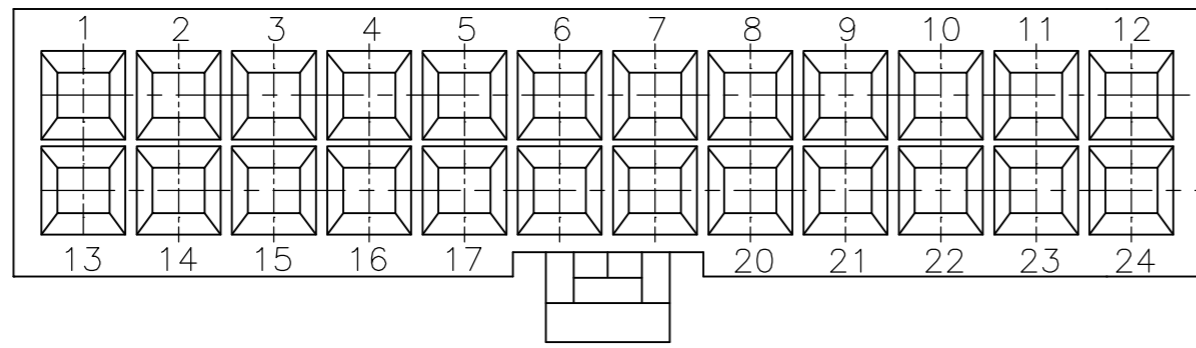

THIS DRAWING IS UNPUBLISHED. RELEASED FOR PUBLICATION
 © COPYRIGHT - By - ALL RIGHTS RESERVED.

REVISIONS				
P	LTR	DESCRIPTION	DATE	APVD
E1		REVISED PER ECR-15-012827	31AUG2015	NK DC

- 1 MATERIAL: POLYAMIDE, UL94V-2, WHITE.
- 2 MATERIAL: POLYAMIDE, UL94-V0, PINK.
- 3 MATERIAL: POLYAMIDE, UL94-V0, BLUE.
- 4 GLOW WIRE FLAMMABILITY INDEX (GWFI) 850°C AT LEAST, ACC. TO IEC 60335-1
- 5 GLOW WIRE IGNITION TEMPERATURE (GWIT) 775°C AT LEAST, ACC. TO IEC 60335-1
- 6 GLOW WIRE END PRODUCT TEMPERATURE (GWEPT) 750°C NO FLAME ACC. TO IEC 60335-1

ONLY FOR 1586765-2

NOTES	DIM B	DIM A	POS.	PART NUMBER
3	43.2	37.8	20	2-2292405-0
2	39.0	33.6	18	1-2292404-8
1	51.6	46.2	24	2-1586765-4
1	47.4	42.0	22	2-1586765-2
1	43.2	37.8	20	2-1586765-0
1	39.0	33.6	18	1-1586765-8
1	34.8	29.4	16	1-1586765-6
1	30.6	25.2	14	1-1586765-4
1	26.4	21.0	12	1-1586765-2
1	22.2	16.8	10	1-1586765-0
1	18.0	12.6	8	1586765-8
1	13.8	8.4	6	1586765-6
1	9.6	4.2	4	1586765-4
1	5.4	-	2	1586765-2

THIS DRAWING IS A CONTROLLED DOCUMENT.		DWN K. WHITAKER 08MAY2007	TE Connectivity	
DIMENSIONS: mm [INCHES]		CHK C. CASH 08MAY2007		
TOLERANCES UNLESS OTHERWISE SPECIFIED:		APVD C. CASH 08MAY2007	NAME RECEPTACLE HOUSING, 4.2 MM P.E. SERIES	
0 PLC ±		PRODUCT SPEC	SIZE A2	CAGE CODE 00779
1 PLC ± 0.4[.02]		APPLICATION SPEC	DRAWING NO C=1586765	RESTRICTED TO -
2 PLC ± 0.25[.010]		WEIGHT	SCALE 3:1	SHEET 1 of 1
3 PLC ± 0.150[.0059]		CUSTOMER DRAWING	REV E1	
4 PLC ±				
ANGLES ±				
FINISH				
MATERIAL SEE TABLE				