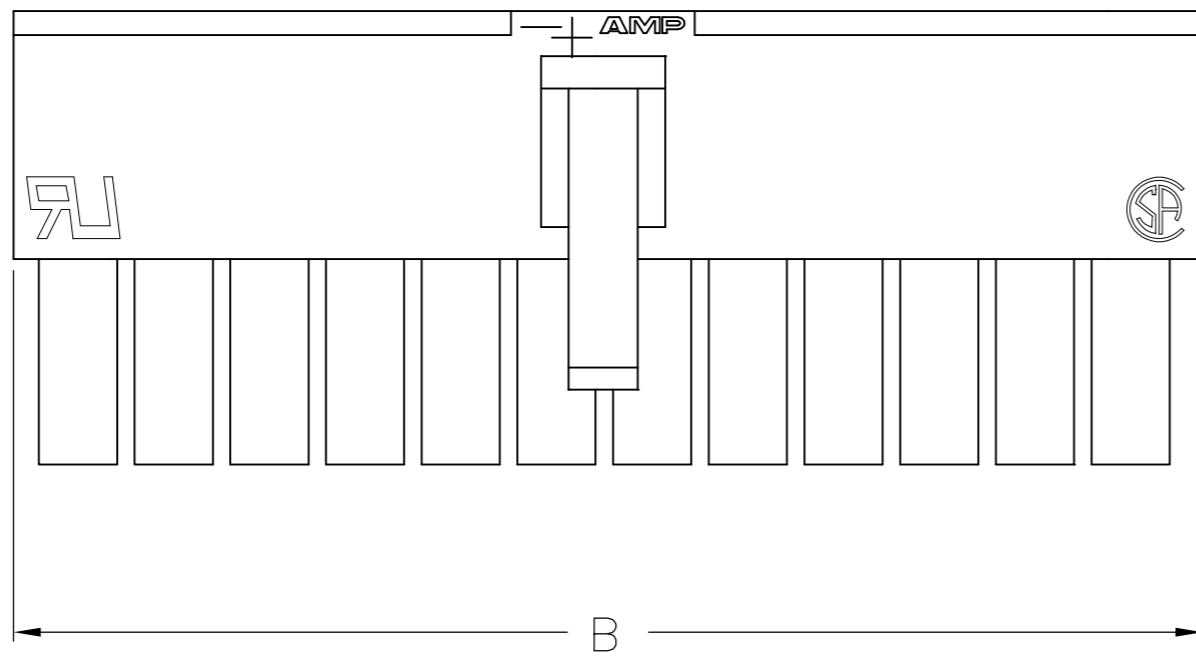

THIS DRAWING IS UNPUBLISHED. RELEASED FOR PUBLICATION
 © COPYRIGHT - By - ALL RIGHTS RESERVED.

REVISIONS				
P	LTR	DESCRIPTION	DATE	APVD
E1		REVISED PER ECR-15-012827	31AUG2015	NK DC

- 1 MATERIAL: POLYAMIDE, UL94V-2, WHITE.
- 2 MATERIAL: POLYAMIDE, UL94-V0, PINK.
- 3 MATERIAL: POLYAMIDE, UL94-V0, BLUE.
- 4 GLOW WIRE FLAMMABILITY INDEX (GWFI) 850°C AT LEAST, ACC. TO IEC 60335-1
- 5 GLOW WIRE IGNITION TEMPERATURE (GWIT) 775°C AT LEAST, ACC. TO IEC 60335-1
- 6 GLOW WIRE END PRODUCT TEMPERATURE (GWEPT) 750°C NO FLAME ACC. TO IEC 60335-1

ONLY FOR 1586765-2

NOTES	DIM B	DIM A	POS.	PART NUMBER
3	43.2	37.8	20	2-2292405-0
2	39.0	33.6	18	1-2292404-8
1	51.6	46.2	24	2-1586765-4
1	47.4	42.0	22	2-1586765-2
1	43.2	37.8	20	2-1586765-0
1	39.0	33.6	18	1-1586765-8
1	34.8	29.4	16	1-1586765-6
1	30.6	25.2	14	1-1586765-4
1	26.4	21.0	12	1-1586765-2
1	22.2	16.8	10	1-1586765-0
1	18.0	12.6	8	1586765-8
1	13.8	8.4	6	1586765-6
1	9.6	4.2	4	1586765-4
1	5.4	-	2	1586765-2

THIS DRAWING IS A CONTROLLED DOCUMENT.		DWN K. WHITAKER 08MAY2007	TE Connectivity	
DIMENSIONS: mm [INCHES]		CHK C. CASH 08MAY2007		
TOLERANCES UNLESS OTHERWISE SPECIFIED:		APVD C. CASH 08MAY2007	NAME RECEPTACLE HOUSING, 4.2 MM P.E. SERIES	
0 PLC ±		PRODUCT SPEC	SIZE A2	CAGE CODE 00779
1 PLC ± 0.4[.02]		APPLICATION SPEC	DRAWING NO C=1586765	RESTRICTED TO -
2 PLC ± 0.25[.010]		WEIGHT	SCALE 3:1	SHEET 1 of 1
3 PLC ± 0.150[.0059]		CUSTOMER DRAWING	REV E1	
4 PLC ±				
ANGLES ±				
FINISH				
MATERIAL SEE TABLE				