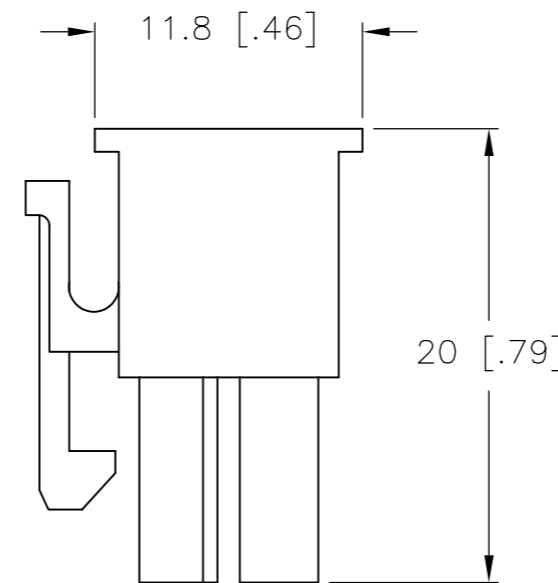

THIS DRAWING IS UNPUBLISHED. RELEASED FOR PUBLICATION
 © COPYRIGHT - By - ALL RIGHTS RESERVED.

REVISIONS				
P	LTR	DESCRIPTION	DATE	APVD
E1		REVISED PER ECR-15-012827	31AUG2015	NK DC

- 1 MATERIAL: POLYAMIDE, UL94V-2, WHITE.
- 2 MATERIAL: POLYAMIDE, UL94-V0, PINK.
- 3 MATERIAL: POLYAMIDE, UL94-V0, BLUE.
- 4 GLOW WIRE FLAMMABILITY INDEX (GWFI) 850°C AT LEAST, ACC. TO IEC 60335-1
- 5 GLOW WIRE IGNITION TEMPERATURE (GWIT) 775°C AT LEAST, ACC. TO IEC 60335-1
- 6 GLOW WIRE END PRODUCT TEMPERATURE (GWEPT) 750°C NO FLAME ACC. TO IEC 60335-1

ONLY FOR 1586765-2

NOTES	DIM B	DIM A	POS.	PART NUMBER
3	43.2	37.8	20	2-2292405-0
2	39.0	33.6	18	1-2292404-8
1	51.6	46.2	24	2-1586765-4
1	47.4	42.0	22	2-1586765-2
1	43.2	37.8	20	2-1586765-0
1	39.0	33.6	18	1-1586765-8
1	34.8	29.4	16	1-1586765-6
1	30.6	25.2	14	1-1586765-4
1	26.4	21.0	12	1-1586765-2
1	22.2	16.8	10	1-1586765-0
1	18.0	12.6	8	1586765-8
1	13.8	8.4	6	1586765-6
1	9.6	4.2	4	1586765-4
1	5.4	-	2	1586765-2

THIS DRAWING IS A CONTROLLED DOCUMENT.		DWN K. WHITAKER 08MAY2007	TE Connectivity	
DIMENSIONS: mm [INCHES]		CHK C. CASH 08MAY2007		
TOLERANCES UNLESS OTHERWISE SPECIFIED:		APVD C. CASH 08MAY2007	NAME RECEPTACLE HOUSING, 4.2 MM P.E. SERIES	
0 PLC ±		PRODUCT SPEC	SIZE A2	CAGE CODE 00779
1 PLC ± 0.4[.02]		APPLICATION SPEC	DRAWING NO C=1586765	RESTRICTED TO -
2 PLC ± 0.25[.010]		WEIGHT	SCALE 3:1	SHEET 1 of 1
3 PLC ± 0.150[.0059]		CUSTOMER DRAWING	REV E1	
4 PLC ±				
ANGLES ±				
FINISH				
MATERIAL SEE TABLE				