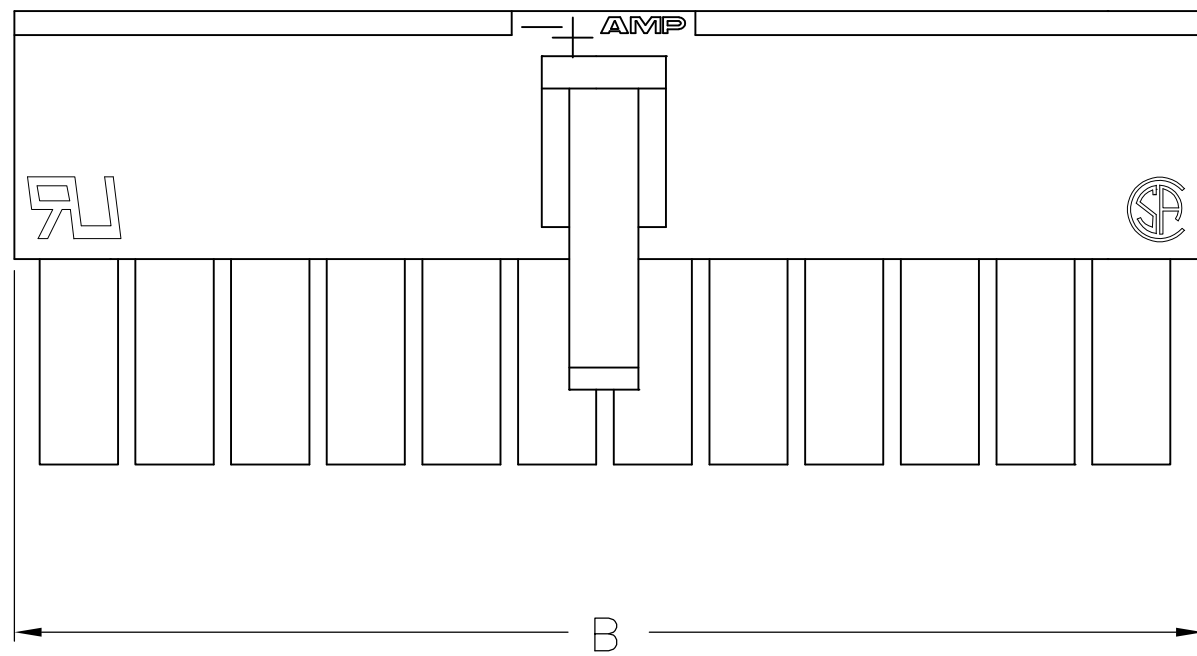

THIS DRAWING IS UNPUBLISHED. RELEASED FOR PUBLICATION  
 © COPYRIGHT - By - ALL RIGHTS RESERVED.

REVISIONS				
P	LTR	DESCRIPTION	DATE	APVD
E1		REVISED PER ECR-15-012827	31AUG2015	NK DC

- 1 MATERIAL: POLYAMIDE, UL94V-2, WHITE.
- 2 MATERIAL: POLYAMIDE, UL94-V0, PINK.
- 3 MATERIAL: POLYAMIDE, UL94-V0, BLUE.
- 4 GLOW WIRE FLAMMABILITY INDEX (GWFI) 850°C AT LEAST, ACC. TO IEC 60335-1
- 5 GLOW WIRE IGNITION TEMPERATURE (GWIT) 775°C AT LEAST, ACC. TO IEC 60335-1
- 6 GLOW WIRE END PRODUCT TEMPERATURE (GWEPT) 750°C NO FLAME ACC. TO IEC 60335-1

ONLY FOR 1586765-2

NOTES	DIM B	DIM A	POS.	PART NUMBER
3	43.2	37.8	20	2-2292405-0
2	39.0	33.6	18	1-2292404-8
1	51.6	46.2	24	2-1586765-4
1	47.4	42.0	22	2-1586765-2
1	43.2	37.8	20	2-1586765-0
1	39.0	33.6	18	1-1586765-8
1	34.8	29.4	16	1-1586765-6
1	30.6	25.2	14	1-1586765-4
1	26.4	21.0	12	1-1586765-2
1	22.2	16.8	10	1-1586765-0
1	18.0	12.6	8	1586765-8
1	13.8	8.4	6	1586765-6
1	9.6	4.2	4	1586765-4
1	5.4	-	2	1586765-2

THIS DRAWING IS A CONTROLLED DOCUMENT.		DWN K. WHITAKER 08MAY2007	TE Connectivity	
DIMENSIONS: mm [INCHES]		CHK C. CASH 08MAY2007		
TOLERANCES UNLESS OTHERWISE SPECIFIED:		APVD C. CASH 08MAY2007	NAME RECEPTACLE HOUSING, 4.2 MM P.E. SERIES	
0 PLC ±		PRODUCT SPEC	SIZE A2	CAGE CODE 00779
1 PLC ± 0.4[.02]		APPLICATION SPEC	DRAWING NO C=1586765	RESTRICTED TO -
2 PLC ± 0.25[.010]		WEIGHT	SCALE 3:1	SHEET 1 of 1
3 PLC ± 0.150[.0059]		CUSTOMER DRAWING	REV E1	
4 PLC ±				
ANGLES ±				
FINISH				
MATERIAL SEE TABLE				