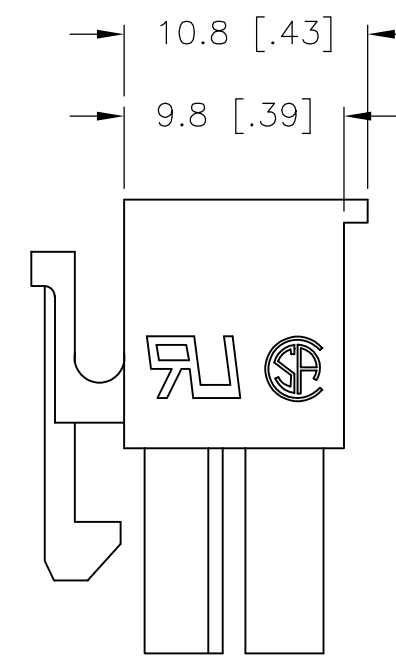

THIS DRAWING IS UNPUBLISHED. RELEASED FOR PUBLICATION  
 © COPYRIGHT - By - ALL RIGHTS RESERVED.

REVISIONS				
P	LTR	DESCRIPTION	DATE	APVD
E1		REVISED PER ECR-15-012827	31AUG2015	NK DC

- 1 MATERIAL: POLYAMIDE, UL94V-2, WHITE.
- 2 MATERIAL: POLYAMIDE, UL94-V0, PINK.
- 3 MATERIAL: POLYAMIDE, UL94-V0, BLUE.
- 4 GLOW WIRE FLAMMABILITY INDEX (GWFI) 850°C AT LEAST, ACC. TO IEC 60335-1
- 5 GLOW WIRE IGNITION TEMPERATURE (GWIT) 775°C AT LEAST, ACC. TO IEC 60335-1
- 6 GLOW WIRE END PRODUCT TEMPERATURE (GWEPT) 750°C NO FLAME ACC. TO IEC 60335-1

ONLY FOR 1586765-2

NOTES	DIM B	DIM A	POS.	PART NUMBER
3	43.2	37.8	20	2-2292405-0
2	39.0	33.6	18	1-2292404-8
1	51.6	46.2	24	2-1586765-4
1	47.4	42.0	22	2-1586765-2
1	43.2	37.8	20	2-1586765-0
1	39.0	33.6	18	1-1586765-8
1	34.8	29.4	16	1-1586765-6
1	30.6	25.2	14	1-1586765-4
1	26.4	21.0	12	1-1586765-2
1	22.2	16.8	10	1-1586765-0
1	18.0	12.6	8	1586765-8
1	13.8	8.4	6	1586765-6
1	9.6	4.2	4	1586765-4
1	5.4	-	2	1586765-2

THIS DRAWING IS A CONTROLLED DOCUMENT.		DWN K. WHITAKER 08MAY2007	TE Connectivity	
DIMENSIONS: mm [INCHES]		CHK C. CASH 08MAY2007		
TOLERANCES UNLESS OTHERWISE SPECIFIED:		APVD C. CASH 08MAY2007	NAME RECEPTACLE HOUSING, 4.2 MM P.E. SERIES	
0 PLC ±		PRODUCT SPEC	SIZE A2	CAGE CODE 00779
1 PLC ± 0.4[.02]		APPLICATION SPEC	DRAWING NO C=1586765	RESTRICTED TO -
2 PLC ± 0.25[.010]		WEIGHT	SCALE 3:1	SHEET 1 of 1
3 PLC ± 0.150[.0059]		CUSTOMER DRAWING	REV E1	
4 PLC ±				
ANGLES ±				
FINISH				
MATERIAL SEE TABLE				