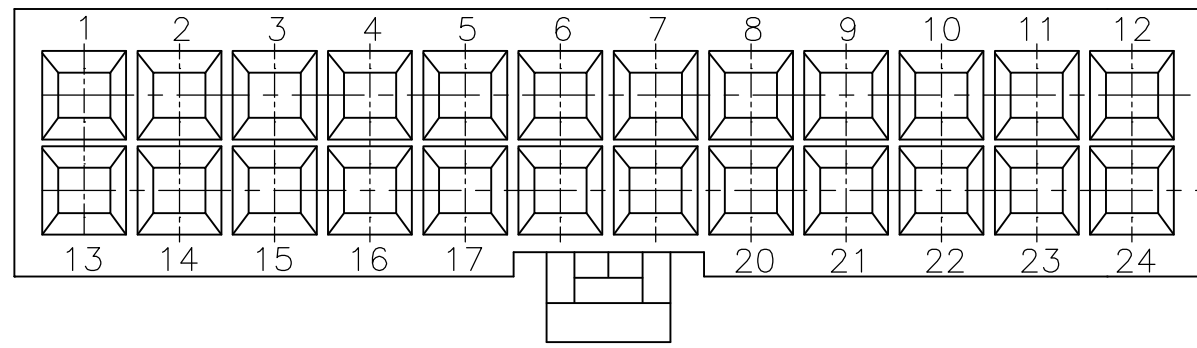

THIS DRAWING IS UNPUBLISHED. RELEASED FOR PUBLICATION  
 © COPYRIGHT - By - ALL RIGHTS RESERVED.

REVISIONS				
P	LTR	DESCRIPTION	DATE	APVD
E1		REVISED PER ECR-15-012827	31AUG2015	NK DC

- 1 MATERIAL: POLYAMIDE, UL94V-2, WHITE.
- 2 MATERIAL: POLYAMIDE, UL94-V0, PINK.
- 3 MATERIAL: POLYAMIDE, UL94-V0, BLUE.
- 4 GLOW WIRE FLAMMABILITY INDEX (GWFI) 850°C AT LEAST, ACC. TO IEC 60335-1
- 5 GLOW WIRE IGNITION TEMPERATURE (GWIT) 775°C AT LEAST, ACC. TO IEC 60335-1
- 6 GLOW WIRE END PRODUCT TEMPERATURE (GWEPT) 750°C NO FLAME ACC. TO IEC 60335-1

ONLY FOR 1586765-2

NOTES	DIM B	DIM A	POS.	PART NUMBER
3	43.2	37.8	20	2-2292405-0
2	39.0	33.6	18	1-2292404-8
1	51.6	46.2	24	2-1586765-4
1	47.4	42.0	22	2-1586765-2
1	43.2	37.8	20	2-1586765-0
1	39.0	33.6	18	1-1586765-8
1	34.8	29.4	16	1-1586765-6
1	30.6	25.2	14	1-1586765-4
1	26.4	21.0	12	1-1586765-2
1	22.2	16.8	10	1-1586765-0
1	18.0	12.6	8	1586765-8
1	13.8	8.4	6	1586765-6
1	9.6	4.2	4	1586765-4
1	5.4	-	2	1586765-2

THIS DRAWING IS A CONTROLLED DOCUMENT.		DWN K. WHITAKER 08MAY2007	TE Connectivity	
DIMENSIONS: mm [INCHES]		CHK C. CASH 08MAY2007		
TOLERANCES UNLESS OTHERWISE SPECIFIED:		APVD C. CASH 08MAY2007	NAME RECEPTACLE HOUSING, 4.2 MM P.E. SERIES	
0 PLC ±		PRODUCT SPEC	SIZE A2	CAGE CODE 00779
1 PLC ± 0.4[.02]		APPLICATION SPEC	DRAWING NO C=1586765	RESTRICTED TO -
2 PLC ± 0.25[.010]		WEIGHT	SCALE 3:1	SHEET 1 of 1
3 PLC ± 0.150[.0059]		CUSTOMER DRAWING	REV E1	
4 PLC ±				
ANGLES ±				
FINISH				
MATERIAL SEE TABLE				