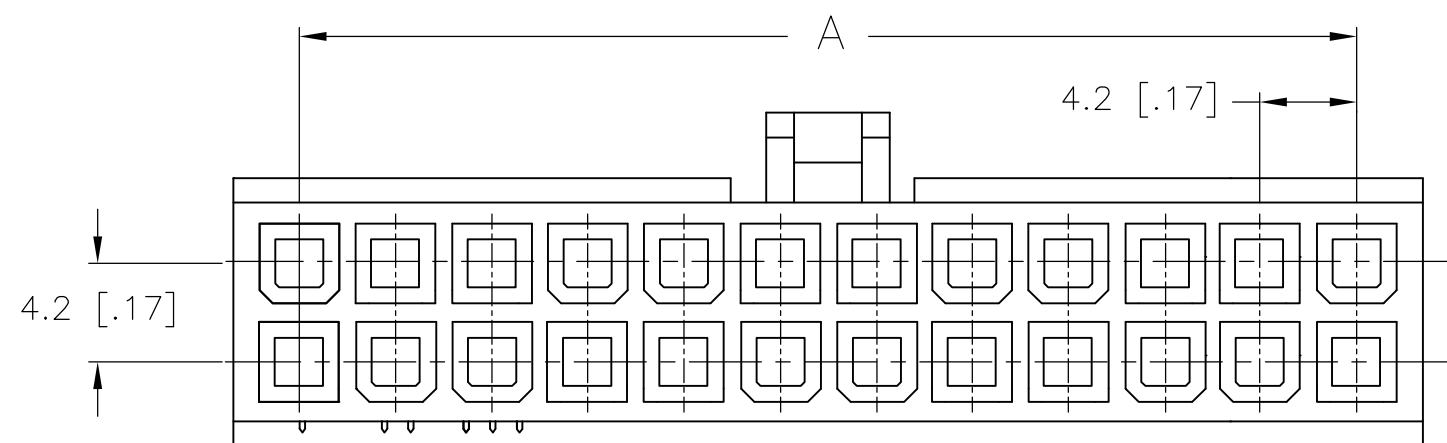

THIS DRAWING IS UNPUBLISHED. RELEASED FOR PUBLICATION  
 © COPYRIGHT - By - ALL RIGHTS RESERVED.

REVISIONS				
P	LTR	DESCRIPTION	DATE	APVD
E1		REVISED PER ECR-15-012827	31AUG2015	NK DC

- 1 MATERIAL: POLYAMIDE, UL94V-2, WHITE.
- 2 MATERIAL: POLYAMIDE, UL94-V0, PINK.
- 3 MATERIAL: POLYAMIDE, UL94-V0, BLUE.
- 4 GLOW WIRE FLAMMABILITY INDEX (GWFI) 850°C AT LEAST, ACC. TO IEC 60335-1
- 5 GLOW WIRE IGNITION TEMPERATURE (GWIT) 775°C AT LEAST, ACC. TO IEC 60335-1
- 6 GLOW WIRE END PRODUCT TEMPERATURE (GWEPT) 750°C NO FLAME ACC. TO IEC 60335-1

ONLY FOR 1586765-2

NOTES	DIM B	DIM A	POS.	PART NUMBER
3	43.2	37.8	20	2-2292405-0
2	39.0	33.6	18	1-2292404-8
1	51.6	46.2	24	2-1586765-4
1	47.4	42.0	22	2-1586765-2
1	43.2	37.8	20	2-1586765-0
1	39.0	33.6	18	1-1586765-8
1	34.8	29.4	16	1-1586765-6
1	30.6	25.2	14	1-1586765-4
1	26.4	21.0	12	1-1586765-2
1	22.2	16.8	10	1-1586765-0
1	18.0	12.6	8	1586765-8
1	13.8	8.4	6	1586765-6
1	9.6	4.2	4	1586765-4
1	5.4	-	2	1586765-2

THIS DRAWING IS A CONTROLLED DOCUMENT.		DWN K. WHITAKER 08MAY2007	TE Connectivity	
DIMENSIONS: mm [INCHES]		CHK C. CASH 08MAY2007		
TOLERANCES UNLESS OTHERWISE SPECIFIED:		APVD C. CASH 08MAY2007	NAME RECEPTACLE HOUSING, 4.2 MM P.E. SERIES	
0 PLC ±		PRODUCT SPEC	SIZE A2	CAGE CODE 00779
1 PLC ± 0.4[.02]		APPLICATION SPEC	DRAWING NO C=1586765	RESTRICTED TO -
2 PLC ± 0.25[.010]		WEIGHT	SCALE 3:1	SHEET 1 of 1
3 PLC ± 0.150[.0059]		CUSTOMER DRAWING	REV E1	
4 PLC ±				
ANGLES ±				
FINISH				
MATERIAL SEE TABLE				