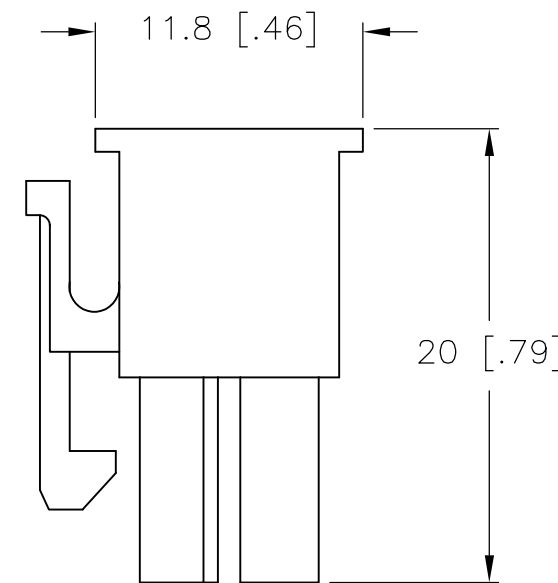

THIS DRAWING IS UNPUBLISHED. RELEASED FOR PUBLICATION  
 © COPYRIGHT - By - ALL RIGHTS RESERVED.

REVISIONS				
P	LTR	DESCRIPTION	DATE	APVD
E1		REVISED PER ECR-15-012827	31AUG2015	NK DC

- 1 MATERIAL: POLYAMIDE, UL94V-2, WHITE.
- 2 MATERIAL: POLYAMIDE, UL94-V0, PINK.
- 3 MATERIAL: POLYAMIDE, UL94-V0, BLUE.
- 4 GLOW WIRE FLAMMABILITY INDEX (GWFI) 850°C AT LEAST, ACC. TO IEC 60335-1
- 5 GLOW WIRE IGNITION TEMPERATURE (GWIT) 775°C AT LEAST, ACC. TO IEC 60335-1
- 6 GLOW WIRE END PRODUCT TEMPERATURE (GWEPT) 750°C NO FLAME ACC. TO IEC 60335-1

ONLY FOR 1586765-2

NOTES	DIM B	DIM A	POS.	PART NUMBER
3	43.2	37.8	20	2-2292405-0
2	39.0	33.6	18	1-2292404-8
1	51.6	46.2	24	2-1586765-4
1	47.4	42.0	22	2-1586765-2
1	43.2	37.8	20	2-1586765-0
1	39.0	33.6	18	1-1586765-8
1	34.8	29.4	16	1-1586765-6
1	30.6	25.2	14	1-1586765-4
1	26.4	21.0	12	1-1586765-2
1	22.2	16.8	10	1-1586765-0
1	18.0	12.6	8	1586765-8
1	13.8	8.4	6	1586765-6
1	9.6	4.2	4	1586765-4
1	5.4	-	2	1586765-2

THIS DRAWING IS A CONTROLLED DOCUMENT.		DWN K. WHITAKER 08MAY2007	TE Connectivity	
DIMENSIONS: mm [INCHES]		CHK C. CASH 08MAY2007		
TOLERANCES UNLESS OTHERWISE SPECIFIED:		APVD C. CASH 08MAY2007	NAME RECEPTACLE HOUSING, 4.2 MM P.E. SERIES	
0 PLC ±		PRODUCT SPEC	SIZE A2	CAGE CODE 00779
1 PLC ± 0.4[.02]		APPLICATION SPEC	DRAWING NO C=1586765	RESTRICTED TO -
2 PLC ± 0.25[.010]		WEIGHT	SCALE 3:1	SHEET 1 of 1
3 PLC ± 0.150[.0059]		CUSTOMER DRAWING	REV E1	
4 PLC ±				
ANGLES ±				
FINISH				
MATERIAL SEE TABLE				