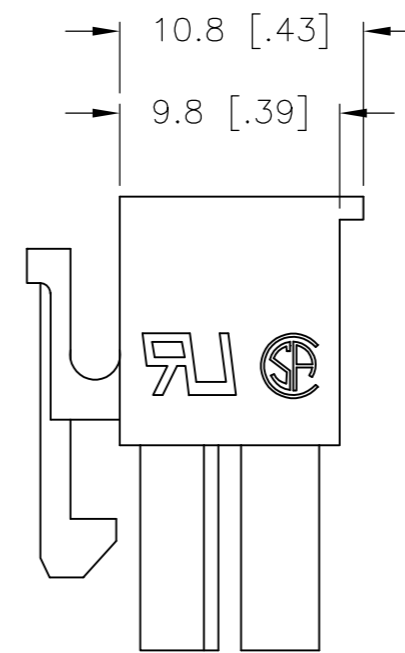

THIS DRAWING IS UNPUBLISHED. RELEASED FOR PUBLICATION
 © COPYRIGHT - By - ALL RIGHTS RESERVED.

REVISIONS				
P	LTR	DESCRIPTION	DATE	APVD
E1		REVISED PER ECR-15-012827	31AUG2015	NK DC

- 1 MATERIAL: POLYAMIDE, UL94V-2, WHITE.
- 2 MATERIAL: POLYAMIDE, UL94-V0, PINK.
- 3 MATERIAL: POLYAMIDE, UL94-V0, BLUE.
- 4 GLOW WIRE FLAMMABILITY INDEX (GWFI) 850°C AT LEAST, ACC. TO IEC 60335-1
- 5 GLOW WIRE IGNITION TEMPERATURE (GWIT) 775°C AT LEAST, ACC. TO IEC 60335-1
- 6 GLOW WIRE END PRODUCT TEMPERATURE (GWEPT) 750°C NO FLAME ACC. TO IEC 60335-1

ONLY FOR 1586765-2

NOTES	DIM B	DIM A	POS.	PART NUMBER
3	43.2	37.8	20	2-2292405-0
2	39.0	33.6	18	1-2292404-8
1	51.6	46.2	24	2-1586765-4
1	47.4	42.0	22	2-1586765-2
1	43.2	37.8	20	2-1586765-0
1	39.0	33.6	18	1-1586765-8
1	34.8	29.4	16	1-1586765-6
1	30.6	25.2	14	1-1586765-4
1	26.4	21.0	12	1-1586765-2
1	22.2	16.8	10	1-1586765-0
1	18.0	12.6	8	1586765-8
1	13.8	8.4	6	1586765-6
1	9.6	4.2	4	1586765-4
1	5.4	-	2	1586765-2

THIS DRAWING IS A CONTROLLED DOCUMENT.		DWN K. WHITAKER 08MAY2007	TE Connectivity	
DIMENSIONS: mm [INCHES]		CHK C. CASH 08MAY2007		
TOLERANCES UNLESS OTHERWISE SPECIFIED:		APVD C. CASH 08MAY2007	NAME RECEPTACLE HOUSING, 4.2 MM P.E. SERIES	
0 PLC ±		PRODUCT SPEC	SIZE A2	CAGE CODE 00779
1 PLC ± 0.4[.02]		APPLICATION SPEC	DRAWING NO C=1586765	RESTRICTED TO -
2 PLC ± 0.25[.010]		WEIGHT	SCALE 3:1	SHEET 1 of 1
3 PLC ± 0.150[.0059]		CUSTOMER DRAWING	REV E1	
4 PLC ±				
ANGLES ±				
FINISH				
MATERIAL SEE TABLE				