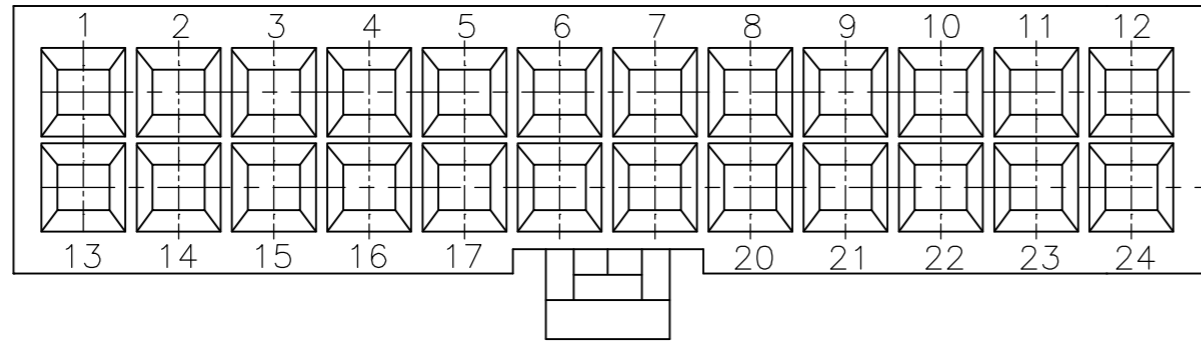

THIS DRAWING IS UNPUBLISHED. RELEASED FOR PUBLICATION
 © COPYRIGHT - By - ALL RIGHTS RESERVED.

REVISIONS				
P	LTR	DESCRIPTION	DATE	APVD
E1		REVISED PER ECR-15-012827	31AUG2015	NK DC

- 1 MATERIAL: POLYAMIDE, UL94V-2, WHITE.
- 2 MATERIAL: POLYAMIDE, UL94-V0, PINK.
- 3 MATERIAL: POLYAMIDE, UL94-V0, BLUE.
- 4 GLOW WIRE FLAMMABILITY INDEX (GWFI) 850°C AT LEAST, ACC. TO IEC 60335-1
- 5 GLOW WIRE IGNITION TEMPERATURE (GWIT) 775°C AT LEAST, ACC. TO IEC 60335-1
- 6 GLOW WIRE END PRODUCT TEMPERATURE (GWEPT) 750°C NO FLAME ACC. TO IEC 60335-1

ONLY FOR 1586765-2

NOTES	DIM B	DIM A	POS.	PART NUMBER
3	43.2	37.8	20	2-2292405-0
2	39.0	33.6	18	1-2292404-8
1	51.6	46.2	24	2-1586765-4
1	47.4	42.0	22	2-1586765-2
1	43.2	37.8	20	2-1586765-0
1	39.0	33.6	18	1-1586765-8
1	34.8	29.4	16	1-1586765-6
1	30.6	25.2	14	1-1586765-4
1	26.4	21.0	12	1-1586765-2
1	22.2	16.8	10	1-1586765-0
1	18.0	12.6	8	1586765-8
1	13.8	8.4	6	1586765-6
1	9.6	4.2	4	1586765-4
1	5.4	-	2	1586765-2

THIS DRAWING IS A CONTROLLED DOCUMENT.		DWN K. WHITAKER 08MAY2007	TE Connectivity	
DIMENSIONS: mm [INCHES]		CHK C. CASH 08MAY2007		
TOLERANCES UNLESS OTHERWISE SPECIFIED:		APVD C. CASH 08MAY2007	NAME RECEPTACLE HOUSING, 4.2 MM P.E. SERIES	
0 PLC ±		PRODUCT SPEC	SIZE A2	CAGE CODE 00779
1 PLC ± 0.4[.02]		APPLICATION SPEC	DRAWING NO C=1586765	RESTRICTED TO -
2 PLC ± 0.25[.010]		WEIGHT	SCALE 3:1	SHEET 1 of 1
3 PLC ± 0.150[.0059]		CUSTOMER DRAWING	REV E1	
4 PLC ±				
ANGLES ±				
FINISH				
MATERIAL SEE TABLE				