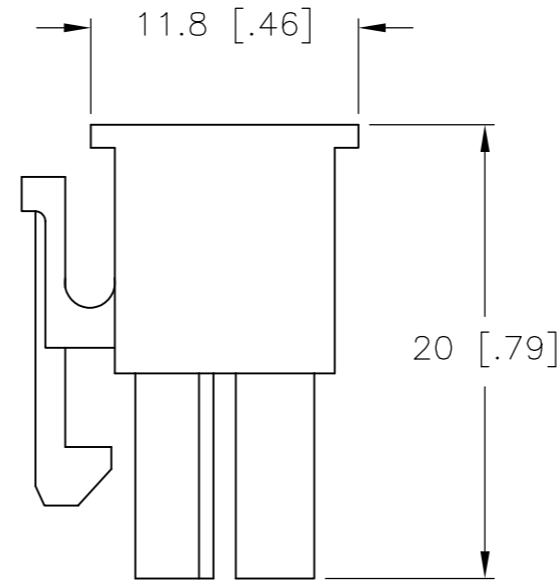

THIS DRAWING IS UNPUBLISHED. RELEASED FOR PUBLICATION
 © COPYRIGHT - By - ALL RIGHTS RESERVED.

REVISIONS				
P	LTR	DESCRIPTION	DATE	APVD
E1		REVISED PER ECR-15-012827	31AUG2015	NK DC

- 1 MATERIAL: POLYAMIDE, UL94V-2, WHITE.
- 2 MATERIAL: POLYAMIDE, UL94-V0, PINK.
- 3 MATERIAL: POLYAMIDE, UL94-V0, BLUE.
- 4 GLOW WIRE FLAMMABILITY INDEX (GWFI) 850°C AT LEAST, ACC. TO IEC 60335-1
- 5 GLOW WIRE IGNITION TEMPERATURE (GWIT) 775°C AT LEAST, ACC. TO IEC 60335-1
- 6 GLOW WIRE END PRODUCT TEMPERATURE (GWEPT) 750°C NO FLAME ACC. TO IEC 60335-1

ONLY FOR 1586765-2

NOTES	DIM B	DIM A	POS.	PART NUMBER
3	43.2	37.8	20	2-2292405-0
2	39.0	33.6	18	1-2292404-8
1	51.6	46.2	24	2-1586765-4
1	47.4	42.0	22	2-1586765-2
1	43.2	37.8	20	2-1586765-0
1	39.0	33.6	18	1-1586765-8
1	34.8	29.4	16	1-1586765-6
1	30.6	25.2	14	1-1586765-4
1	26.4	21.0	12	1-1586765-2
1	22.2	16.8	10	1-1586765-0
1	18.0	12.6	8	1586765-8
1	13.8	8.4	6	1586765-6
1	9.6	4.2	4	1586765-4
1	5.4	-	2	1586765-2

THIS DRAWING IS A CONTROLLED DOCUMENT.		DWN K. WHITAKER 08MAY2007	TE Connectivity	
DIMENSIONS: mm [INCHES]		CHK C. CASH 08MAY2007		
TOLERANCES UNLESS OTHERWISE SPECIFIED:		APVD C. CASH 08MAY2007	NAME RECEPTACLE HOUSING, 4.2 MM P.E. SERIES	
0 PLC ±		PRODUCT SPEC	SIZE A2	CAGE CODE 00779
1 PLC ± 0.4[.02]		APPLICATION SPEC	DRAWING NO C=1586765	RESTRICTED TO -
2 PLC ± 0.25[.010]		WEIGHT	SCALE 3:1	SHEET 1 of 1
3 PLC ± 0.150[.0059]		CUSTOMER DRAWING	REV E1	
4 PLC ±				
ANGLES ±				
FINISH				
MATERIAL SEE TABLE				