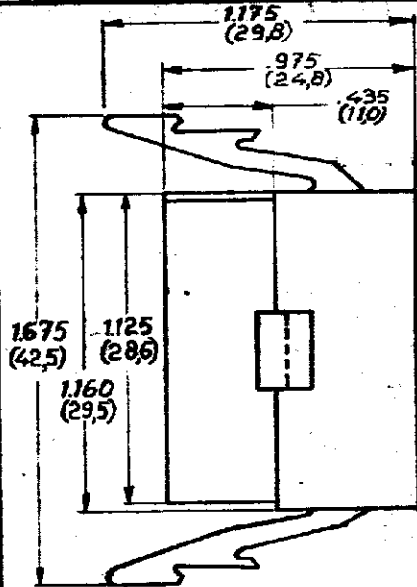

DRAWING MADE IN AMERICAN PROJECTION

FIGURE C-163032

* ANTI-RATTLE WINGS AND LOCKING BARBS CAN BE DIFFERENT OF APPEARANCE.

DIMENSIONS A & B AND C & D TO BE EQUAL WITHIN (.02) DOB.
THE PANEL MUST BE PUNCHED SO THAT THE HOUSING ENTERS THE PANEL IN THE SAME DIRECTION AS THE PUNCH

CUSTOMER COPY FOR REFERENCE ONLY

TE Connectivity

DIMENSIONS IN (INCH) DO NOT SCALE PRINT

1-163032-9	BLACK	
1-163032-8	GREY	OBSOLETE
1-163032-7	VIOLET	OBSOLETE
1-163032-6	BLUE	OBSOLETE
1-163032-5	GREEN	OBSOLETE
1-163032-4	YELLOW	OBSOLETE
1-163032-3	ORANGE	OBSOLETE
1-163032-2	RED	
1-163032-1	BROWN	
1-163032-0	NATURAL	

ORDER NO.	COLOUR	PLATING
-----------	--------	---------

MATERIAL NYLON	NSUL-RANGE	FIRST USED
SCALE 2:1	SIZE A	NO C-163032

DR R. Visser	DATE 12-6-73	DE	DATE
CHK C. ...	DATE 26-...	APP ...	DATE 27-7-73

NAME 12-CIRCUIT SOCKET HOUSING MATE-N-LOK