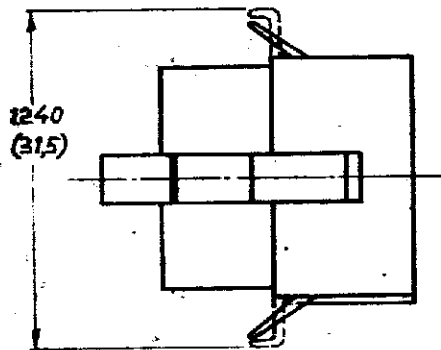

DRAWING MADE IN AMERICAN PROJECTION

FIGURE C-163032

* ANTI-RATTLE WINGS AND LOCKING BARBS CAN BE DIFFERENT OF APPEARANCE.

DIMENSIONS A & B AND C & D TO BE EQUAL WITHIN (.02) DOB.
THE PANEL MUST BE PUNCHED SO THAT THE HOUSING ENTERS THE PANEL IN THE SAME DIRECTION AS THE PUNCH

CUSTOMER COPY FOR REFERENCE ONLY

TE Connectivity

DIMENSIONS IN (INCH) DO NOT SCALE PRINT

1-163032-9	BLACK	
1-163032-8	GREY	OBSOLETE
1-163032-7	VIOLET	OBSOLETE
1-163032-6	BLUE	OBSOLETE
1-163032-5	GREEN	OBSOLETE
1-163032-4	YELLOW	OBSOLETE
1-163032-3	ORANGE	OBSOLETE
1-163032-2	RED	
1-163032-1	BROWN	
1-163032-0	NATURAL	

ORDER NO.	COLOUR	PLATING
-----------	--------	---------

MATERIAL NYLON	NSUL-RANGE	FIRST USED
SCALE 2:1	SIZE A	NO C-163032

DR R. Visser	DATE 12-6-73	DE	DATE
CHK C. ...	DATE 26-...	APP ...	DATE 27-7-73

NAME 12-CIRCUIT SOCKET HOUSING MATE-N-LOK