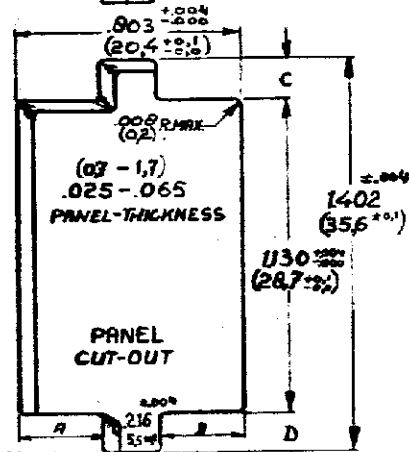

DRAWING MADE IN AMERICAN PROJECTION

FIGURE C-163032

* ANTI-RATTLE WINGS AND LOCKING BARBS CAN BE DIFFERENT OF APPEARANCE.

DIMENSIONS A & B AND C & D TO BE EQUAL WITHIN (.02) DOB.
THE PANEL MUST BE PUNCHED SO THAT THE HOUSING ENTERS THE PANEL IN THE SAME DIRECTION AS THE PUNCH

ORDER NO.	COLOUR	PLATING
-----------	--------	---------

MATERIAL NYLON	NSUL-RANGE	FIRST USED
SCALE 2:1	SIZE A	NO C-163032

DR R. Visser	DATE 12-6-73	DE	DATE
CHK C. ...	DATE 26-...	APP ...	DATE 27-7-73

NAME 12-CIRCUIT SOCKET HOUSING MATE-N-LOK