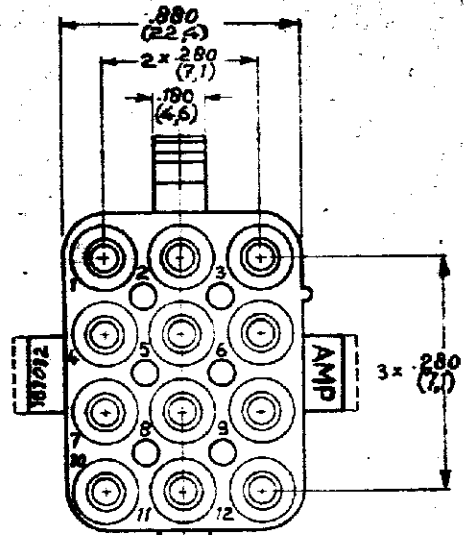

DRAWING MADE IN AMERICAN PROJECTION

FIGURE C-163032

* ANTI-RATTLE WINGS AND LOCKING BARBS CAN BE DIFFERENT OF APPEARANCE.

DIMENSIONS A & B AND C & D TO BE EQUAL WITHIN (.02) DOB.
THE PANEL MUST BE PUNCHED SO THAT THE HOUSING ENTERS THE PANEL IN THE SAME DIRECTION AS THE PUNCH

CUSTOMER COPY FOR REFERENCE ONLY

TE Connectivity

DIMENSIONS IN (INCH) DO NOT SCALE PRINT

1-163032-9	BLACK	
1-163032-8	GREY	OBSOLETE
1-163032-7	VIOLET	OBSOLETE
1-163032-6	BLUE	OBSOLETE
1-163032-5	GREEN	OBSOLETE
1-163032-4	YELLOW	OBSOLETE
1-163032-3	ORANGE	OBSOLETE
1-163032-2	RED	
1-163032-1	BROWN	
1-163032-0	NATURAL	

ORDER NO.	COLOUR	PLATING
-----------	--------	---------

MATERIAL NYLON	NSUL-RANGE	FIRST USED
SCALE 2:1	SIZE A	NO C-163032

DR R. Visser	DATE 12-6-73	DE	DATE
CHK C. ...	DATE 26-...	APP ...	DATE 27-7-73

NAME 12-CIRCUIT SOCKET HOUSING MATE-N-LOK