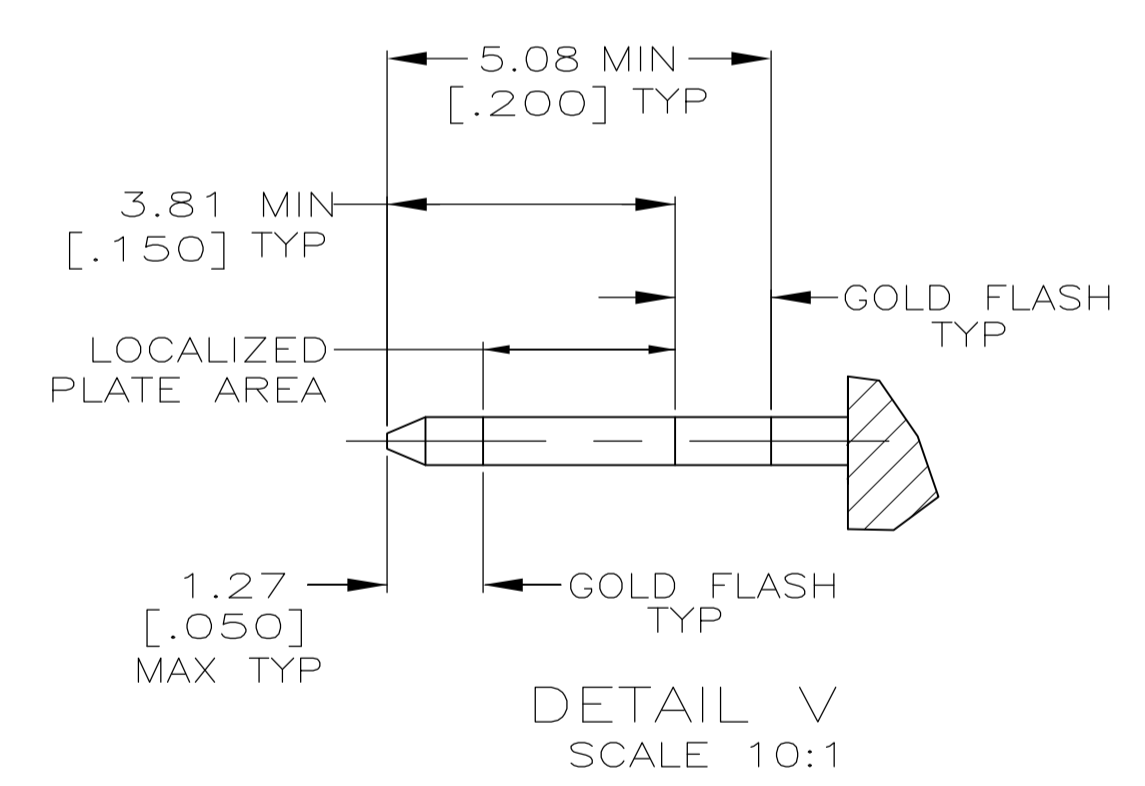

- 1 HOUSING: GLASS FILLED NYLON OR POLYESTER, 94V-0 RATED, COLOR SEE TABLE.
POSTS: PHOSPHOR BRONZE.
- 2 POSTS: GOLD FLASH OVER PALLADIUM-NICKEL PLATE, 0.76µm[.000030] MIN TOTAL ON THE LOCALIZED PLATE AREA, 2.54µm[.000100] MIN TIN PLATE ON THE TAIL, 1.27µm[.000050] MIN NICKEL UNDERPLATE ON THE ENTIRE POST.
-OR-
0.76µm[.000030] MIN GOLD PLATE ON THE LOCALIZED PLATE AREA, 2.54µm[.000100] MIN TIN PLATE ON THE TAIL, 1.27µm[.000050] MIN NICKEL UNDERPLATE ON THE ENTIRE POST.
- 3 REFER TO APPLICATION SPECIFICATION 114-40020 FOR HOLE SIZE AND FINISH RECOMMENDATIONS.
- 4 DATUMS M & N TO BE ESTABLISHED BY CUSTOMER.
- 5 NO SLOT FOR SNAP-IN POLARIZER ON THIS END FOR 10 AND 14 POSITION HEADERS.
- 6 NO SLOT ON THIS END FOR 10 POSITION HEADERS.

THIS DRAWING IS A CONTROLLED DOCUMENT.

DIMENSIONS: mm [INCHES]	TOLERANCES UNLESS OTHERWISE SPECIFIED:	APPROVED: M. WALMSLEY	NAME: M. WALMSLEY
0 PLC ± -	1 PLC ± -	2 PLC ± 0.13[.005]	3 PLC ± -
4 PLC ± -	ANGLES ± -	PRODUCT SPEC: 108-40019	APPLICATION SPEC: 114-40020
MATERIAL: 1	FINISH: 2	WEIGHT: -	SIZE: A1
CUSTOMER DRAWING		SCALE: 4:1	SHEET: 1 OF 1