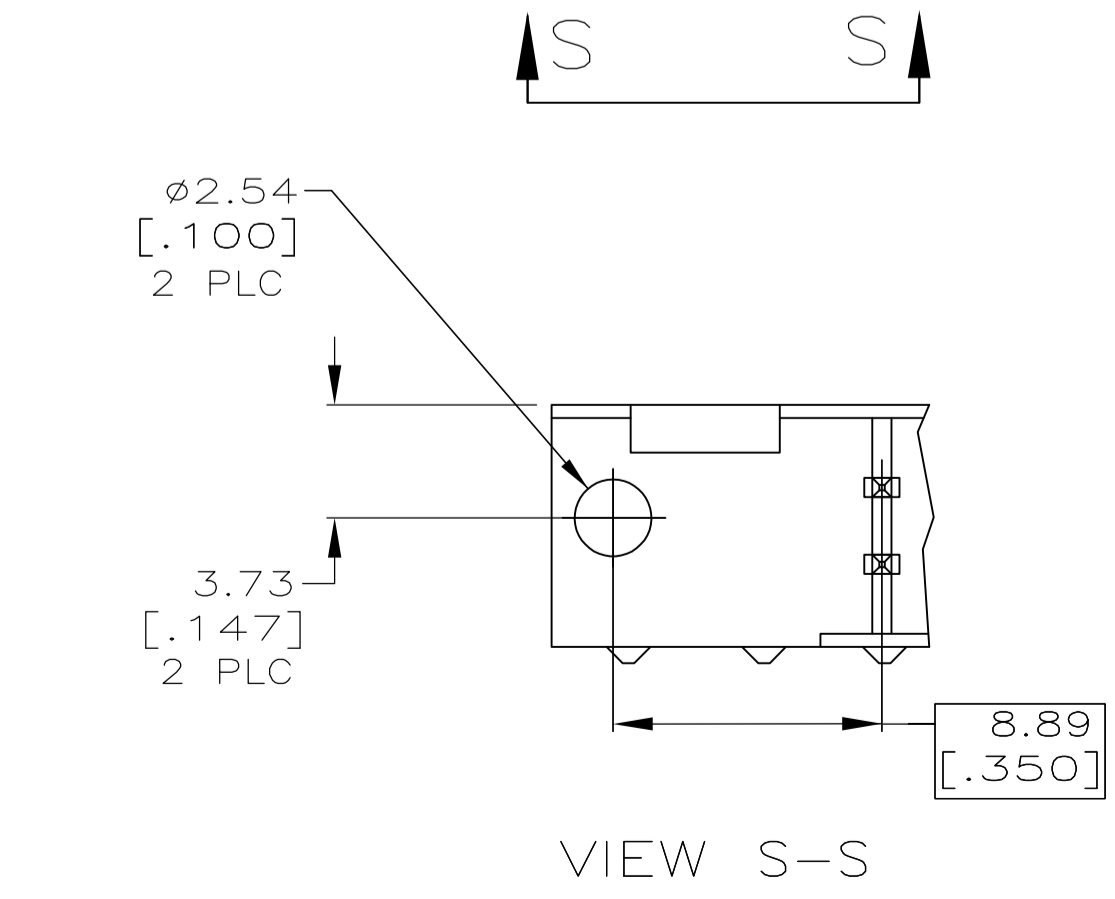

- 1 HOUSING: GLASS FILLED NYLON OR POLYESTER, 94V-0 RATED, COLOR SEE TABLE.
POSTS: PHOSPHOR BRONZE.
- 2 POSTS: GOLD FLASH OVER PALLADIUM-NICKEL PLATE, 0.76µm[.000030] MIN TOTAL ON THE LOCALIZED PLATE AREA, 2.54µm[.000100] MIN TIN PLATE ON THE TAIL, 1.27µm[.000050] MIN NICKEL UNDERPLATE ON THE ENTIRE POST.
-OR-
0.76µm[.000030] MIN GOLD PLATE ON THE LOCALIZED PLATE AREA, 2.54µm[.000100] MIN TIN PLATE ON THE TAIL, 1.27µm[.000050] MIN NICKEL UNDERPLATE ON THE ENTIRE POST.
- 3 REFER TO APPLICATION SPECIFICATION 114-40020 FOR HOLE SIZE AND FINISH RECOMMENDATIONS.
- 4 DATUMS M & N TO BE ESTABLISHED BY CUSTOMER.
- 5 NO SLOT FOR SNAP-IN POLARIZER ON THIS END FOR 10 AND 14 POSITION HEADERS.
- 6 NO SLOT ON THIS END FOR 10 POSITION HEADERS.

THIS DRAWING IS A CONTROLLED DOCUMENT.

DIMENSIONS: mm [INCHES]	TOLERANCES UNLESS OTHERWISE SPECIFIED:	APPROVED: M. WALMSLEY	NAME: M. WALMSLEY
0 PLC ± -	1 PLC ± -	2 PLC ± 0.13[.005]	3 PLC ± -
4 PLC ± -	ANGLES ± -	PRODUCT SPEC: 108-40019	APPLICATION SPEC: 114-40020
MATERIAL: 1	FINISH: 2	WEIGHT: -	SIZE: A1
		CUSTOMER DRAWING	SCALE: 4:1 SHEET: 1 OF 1 REV: H