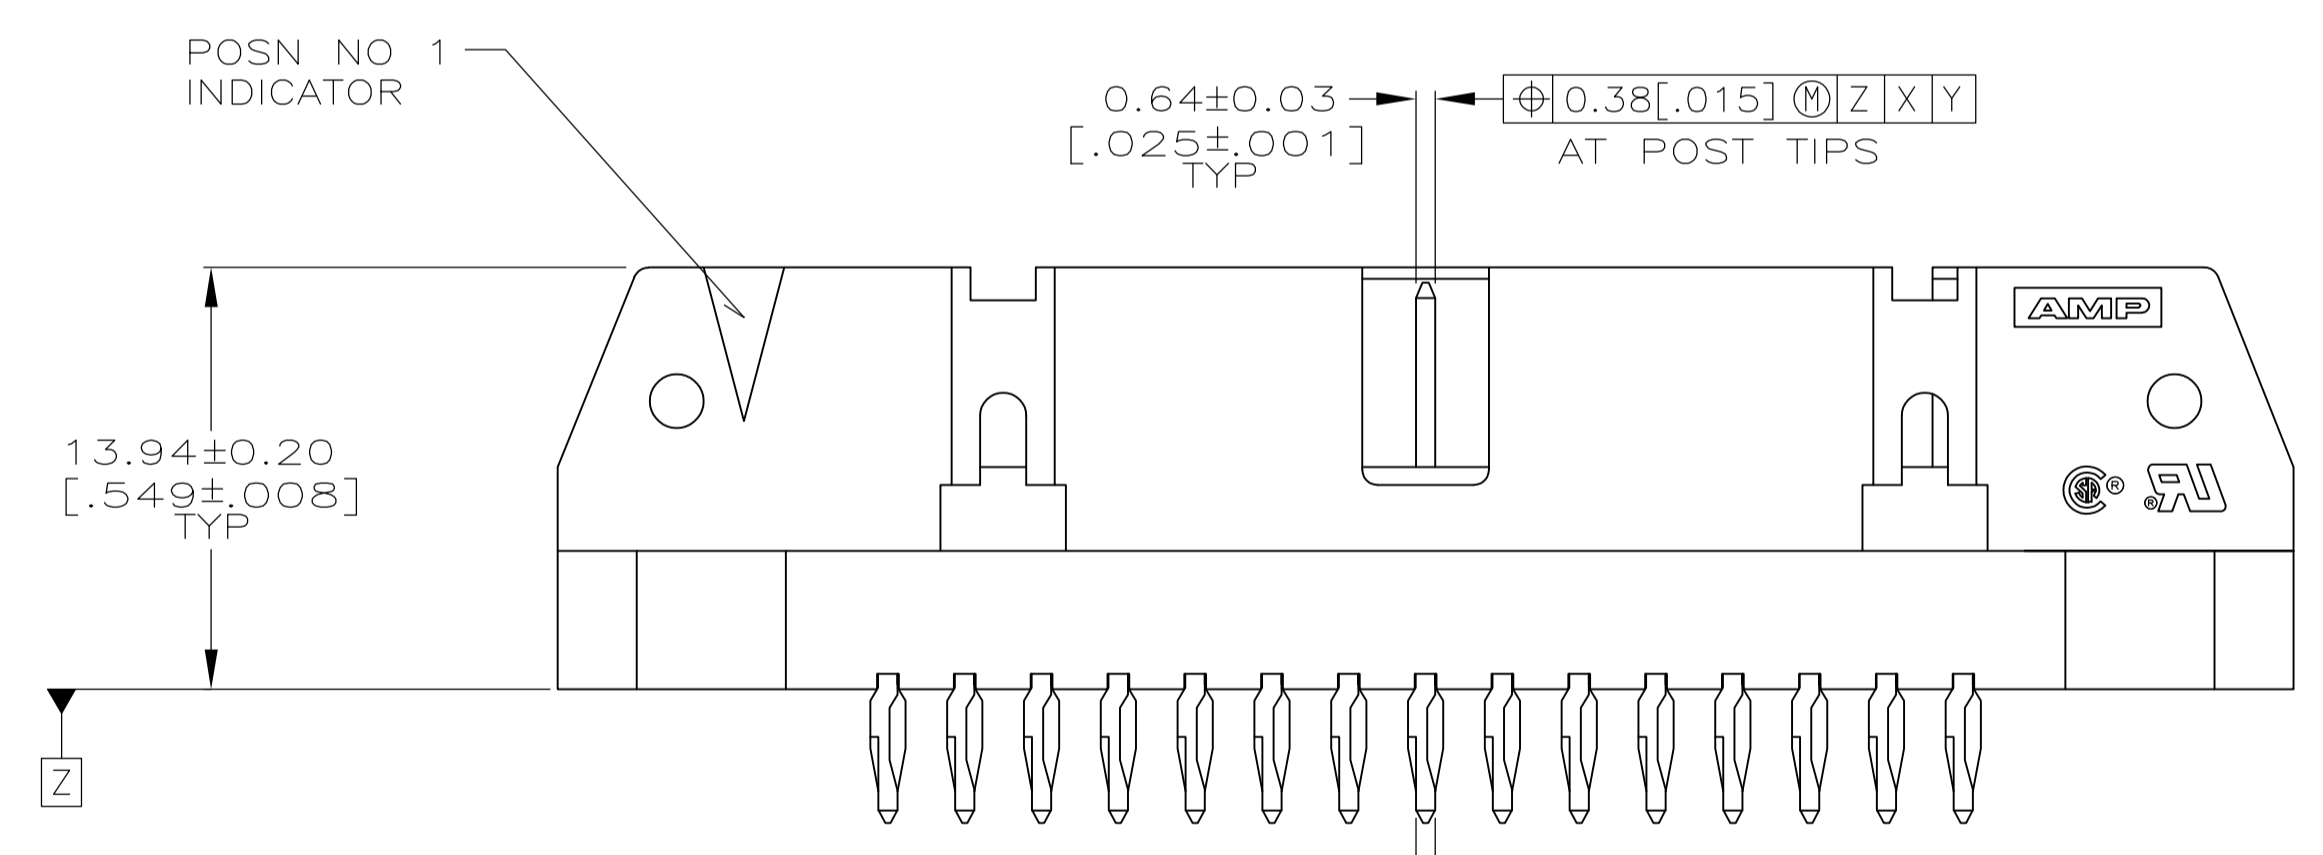

- 1 HOUSING: GLASS FILLED NYLON OR POLYESTER, 94V-0 RATED, COLOR SEE TABLE.
POSTS: PHOSPHOR BRONZE.
- 2 POSTS: GOLD FLASH OVER PALLADIUM-NICKEL PLATE, 0.76µm[.000030] MIN TOTAL ON THE LOCALIZED PLATE AREA, 2.54µm[.000100] MIN TIN PLATE ON THE TAIL, 1.27µm[.000050] MIN NICKEL UNDERPLATE ON THE ENTIRE POST.
-OR-
0.76µm[.000030] MIN GOLD PLATE ON THE LOCALIZED PLATE AREA, 2.54µm[.000100] MIN TIN PLATE ON THE TAIL, 1.27µm[.000050] MIN NICKEL UNDERPLATE ON THE ENTIRE POST.
- 3 REFER TO APPLICATION SPECIFICATION 114-40020 FOR HOLE SIZE AND FINISH RECOMMENDATIONS.
- 4 DATUMS M & N TO BE ESTABLISHED BY CUSTOMER.
- 5 NO SLOT FOR SNAP-IN POLARIZER ON THIS END FOR 10 AND 14 POSITION HEADERS.
- 6 NO SLOT ON THIS END FOR 10 POSITION HEADERS.

THIS DRAWING IS A CONTROLLED DOCUMENT.

DIMENSIONS: mm [INCHES]	TOLERANCES UNLESS OTHERWISE SPECIFIED:	APPROVED: M. WALMSLEY	NAME: M. WALMSLEY
0 PLC ± -	1 PLC ± -	2 PLC ± 0.13[.005]	3 PLC ± -
4 PLC ± -	ANGLES ± -	PRODUCT SPEC: 108-40019	APPLICATION SPEC: 114-40020
MATERIAL: 1	FINISH: 2	WEIGHT: -	SIZE: A1
		CUSTOMER DRAWING	SCALE: 4:1 SHEET: 1 OF 1 REV: H