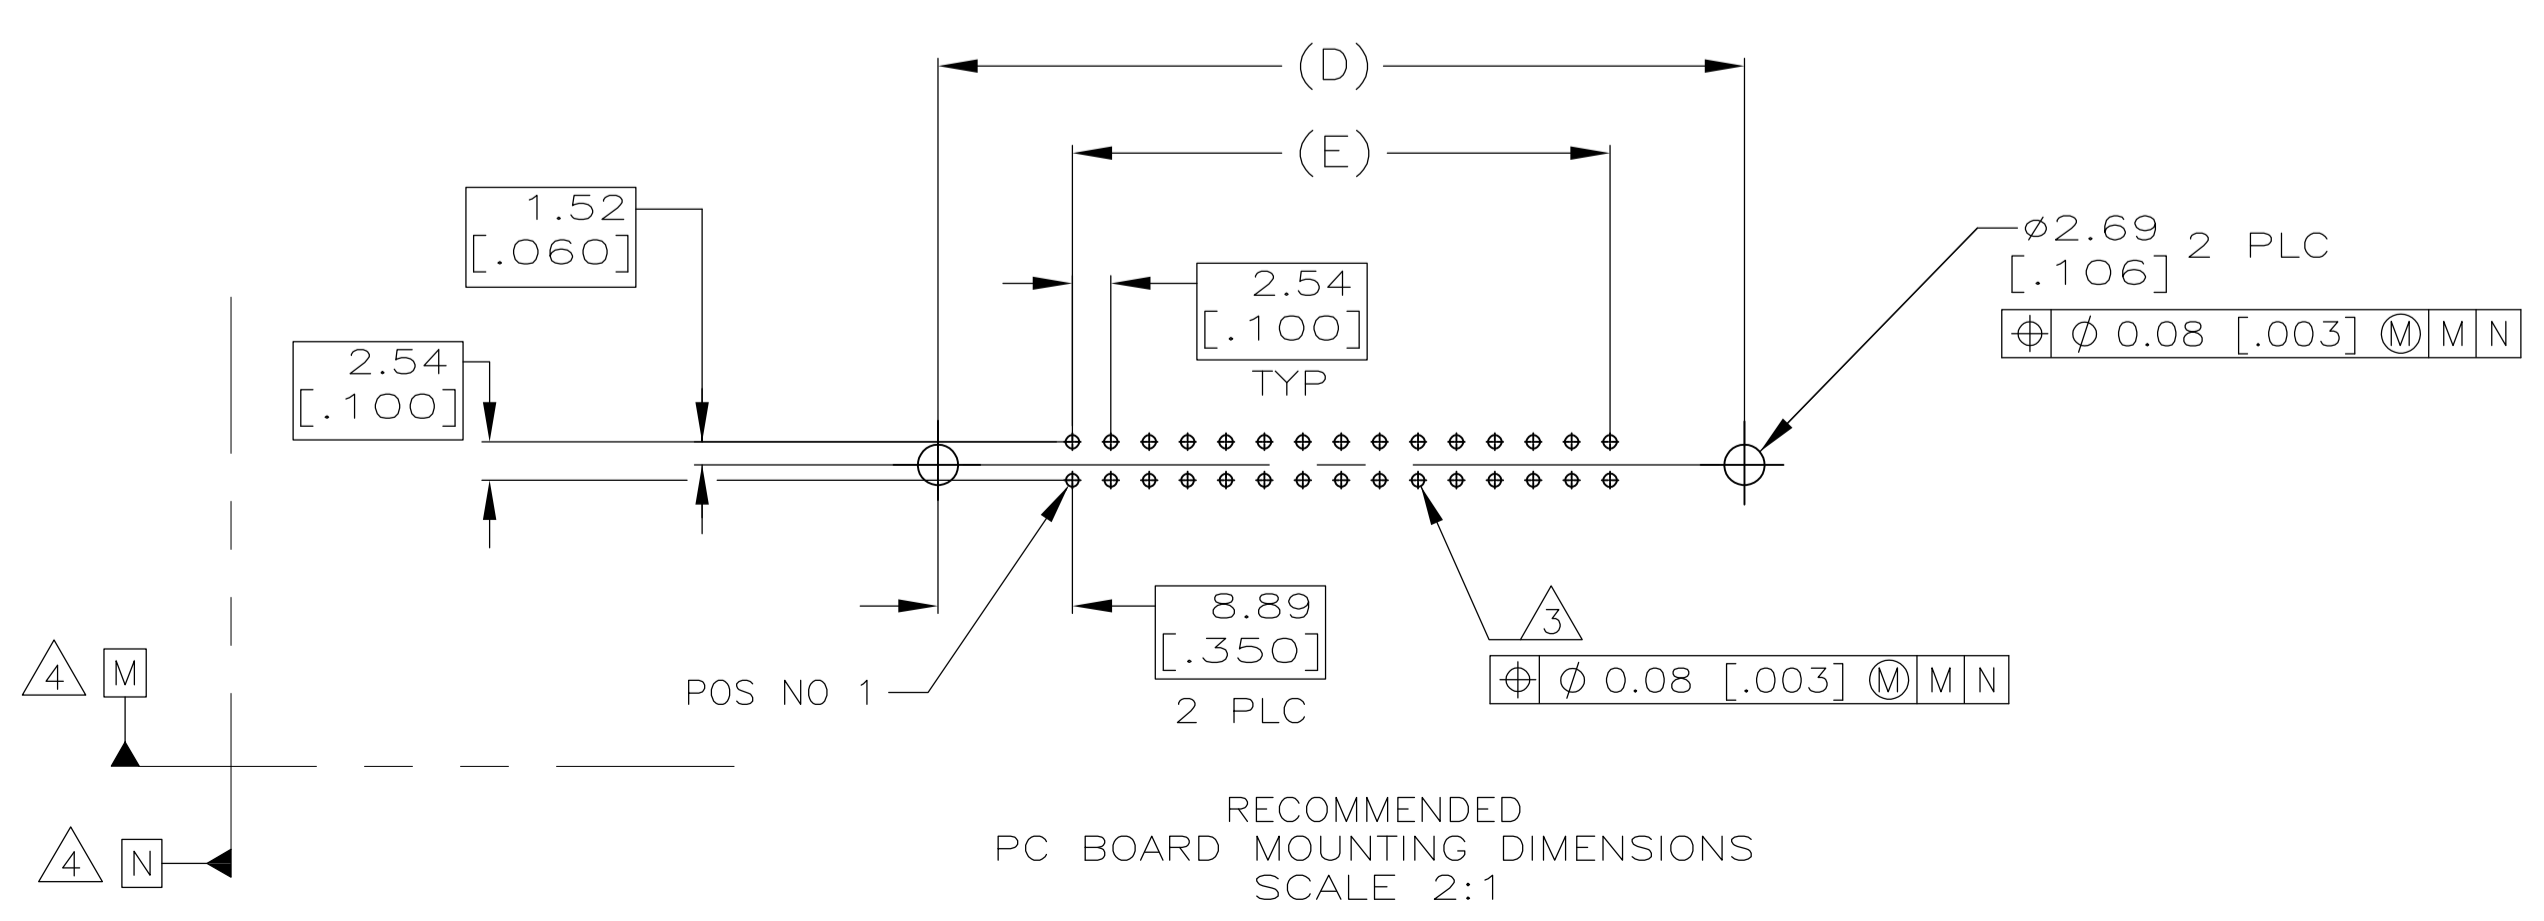

- 1 HOUSING: GLASS FILLED NYLON OR POLYESTER, 94V-0 RATED, COLOR SEE TABLE.
POSTS: PHOSPHOR BRONZE.
- 2 POSTS: GOLD FLASH OVER PALLADIUM-NICKEL PLATE, 0.76µm[.000030] MIN TOTAL ON THE LOCALIZED PLATE AREA, 2.54µm[.000100] MIN TIN PLATE ON THE TAIL, 1.27µm[.000050] MIN NICKEL UNDERPLATE ON THE ENTIRE POST.
-OR-
0.76µm[.000030] MIN GOLD PLATE ON THE LOCALIZED PLATE AREA, 2.54µm[.000100] MIN TIN PLATE ON THE TAIL, 1.27µm[.000050] MIN NICKEL UNDERPLATE ON THE ENTIRE POST.
- 3 REFER TO APPLICATION SPECIFICATION 114-40020 FOR HOLE SIZE AND FINISH RECOMMENDATIONS.
- 4 DATUMS M & N TO BE ESTABLISHED BY CUSTOMER.
- 5 NO SLOT FOR SNAP-IN POLARIZER ON THIS END FOR 10 AND 14 POSITION HEADERS.
- 6 NO SLOT ON THIS END FOR 10 POSITION HEADERS.

THIS DRAWING IS A CONTROLLED DOCUMENT.

DIMENSIONS: mm [INCHES]	TOLERANCES UNLESS OTHERWISE SPECIFIED:	APPROVED: M. WALMSLEY	NAME: M. WALMSLEY
0 PLC ± -	1 PLC ± -	2 PLC ± 0.13[.005]	3 PLC ± -
4 PLC ± -	ANGLES ± -	PRODUCT SPEC: 108-40019	APPLICATION SPEC: 114-40020
MATERIAL: 1	FINISH: 2	WEIGHT: -	SIZE: A1
		CUSTOMER DRAWING	SCALE: 4:1 SHEET: 1 OF 1 REV: H