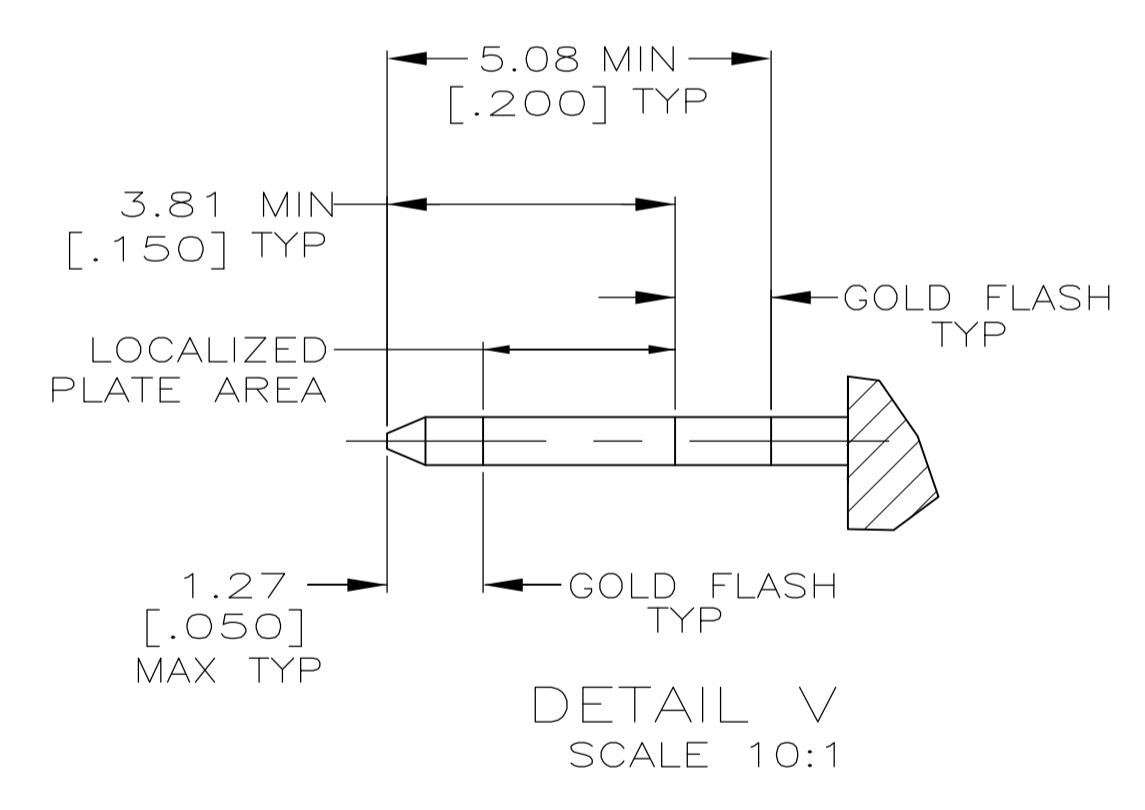

- 1 HOUSING: GLASS FILLED NYLON OR POLYESTER, 94V-0 RATED, COLOR SEE TABLE.
POSTS: PHOSPHOR BRONZE.
- 2 POSTS: GOLD FLASH OVER PALLADIUM-NICKEL PLATE, 0.76µm[.000030] MIN TOTAL ON THE LOCALIZED PLATE AREA, 2.54µm[.000100] MIN TIN PLATE ON THE TAIL, 1.27µm[.000050] MIN NICKEL UNDERPLATE ON THE ENTIRE POST.
-OR-
0.76µm[.000030] MIN GOLD PLATE ON THE LOCALIZED PLATE AREA, 2.54µm[.000100] MIN TIN PLATE ON THE TAIL, 1.27µm[.000050] MIN NICKEL UNDERPLATE ON THE ENTIRE POST.
- 3 REFER TO APPLICATION SPECIFICATION 114-40020 FOR HOLE SIZE AND FINISH RECOMMENDATIONS.
- 4 DATUMS M & N TO BE ESTABLISHED BY CUSTOMER.
- 5 NO SLOT FOR SNAP-IN POLARIZER ON THIS END FOR 10 AND 14 POSITION HEADERS.
- 6 NO SLOT ON THIS END FOR 10 POSITION HEADERS.

THIS DRAWING IS A CONTROLLED DOCUMENT.

DIMENSIONS: mm [INCHES]	TOLERANCES UNLESS OTHERWISE SPECIFIED:	APPROVED: M. WALMSLEY	NAME: M. WALMSLEY
0 PLC ± -	1 PLC ± -	2 PLC ± 0.13[.005]	3 PLC ± -
4 PLC ± -	ANGLES ± -	PRODUCT SPEC: 108-40019	APPLICATION SPEC: 114-40020
MATERIAL: 1	FINISH: 2	WEIGHT: -	SIZE: A1
		CUSTOMER DRAWING	SCALE: 4:1 SHEET: 1 OF 1 REV: H