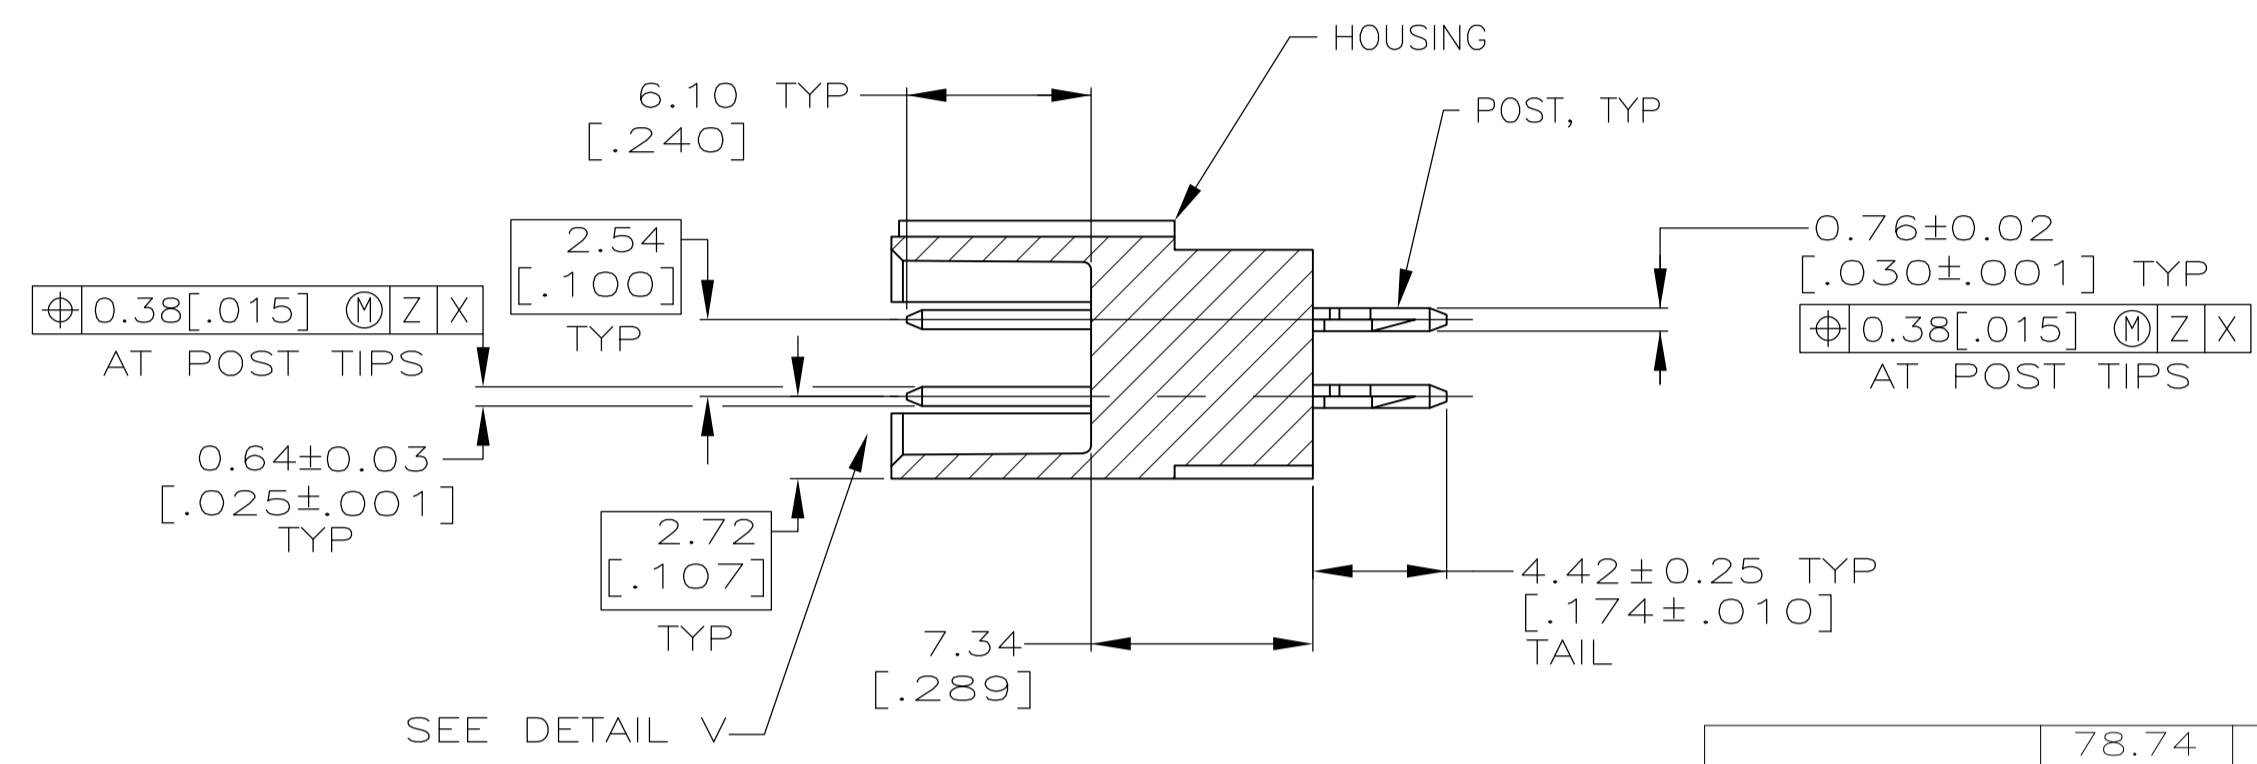

- 1 HOUSING: GLASS FILLED NYLON OR POLYESTER, 94V-0 RATED, COLOR SEE TABLE.
POSTS: PHOSPHOR BRONZE.
- 2 POSTS: GOLD FLASH OVER PALLADIUM-NICKEL PLATE, 0.76µm[.000030] MIN TOTAL ON THE LOCALIZED PLATE AREA, 2.54µm[.000100] MIN TIN PLATE ON THE TAIL, 1.27µm[.000050] MIN NICKEL UNDERPLATE ON THE ENTIRE POST.
-OR-
0.76µm[.000030] MIN GOLD PLATE ON THE LOCALIZED PLATE AREA, 2.54µm[.000100] MIN TIN PLATE ON THE TAIL, 1.27µm[.000050] MIN NICKEL UNDERPLATE ON THE ENTIRE POST.
- 3 REFER TO APPLICATION SPECIFICATION 114-40020 FOR HOLE SIZE AND FINISH RECOMMENDATIONS.
- 4 DATUMS M & N TO BE ESTABLISHED BY CUSTOMER.
- 5 NO SLOT FOR SNAP-IN POLARIZER ON THIS END FOR 10 AND 14 POSITION HEADERS.
- 6 NO SLOT ON THIS END FOR 10 POSITION HEADERS.

THIS DRAWING IS A CONTROLLED DOCUMENT.

DIMENSIONS: mm [INCHES]	TOLERANCES UNLESS OTHERWISE SPECIFIED:	APPROVED: M. WALMSLEY	NAME: M. WALMSLEY
0 PLC ± -	1 PLC ± -	2 PLC ± 0.13[.005]	3 PLC ± -
4 PLC ± -	ANGLES ± -	PRODUCT SPEC: 108-40019	APPLICATION SPEC: 114-40020
MATERIAL: 1	FINISH: 2	WEIGHT: -	SIZE: A1
		CUSTOMER DRAWING	SCALE: 4:1 SHEET: 1 OF 1 REV: H