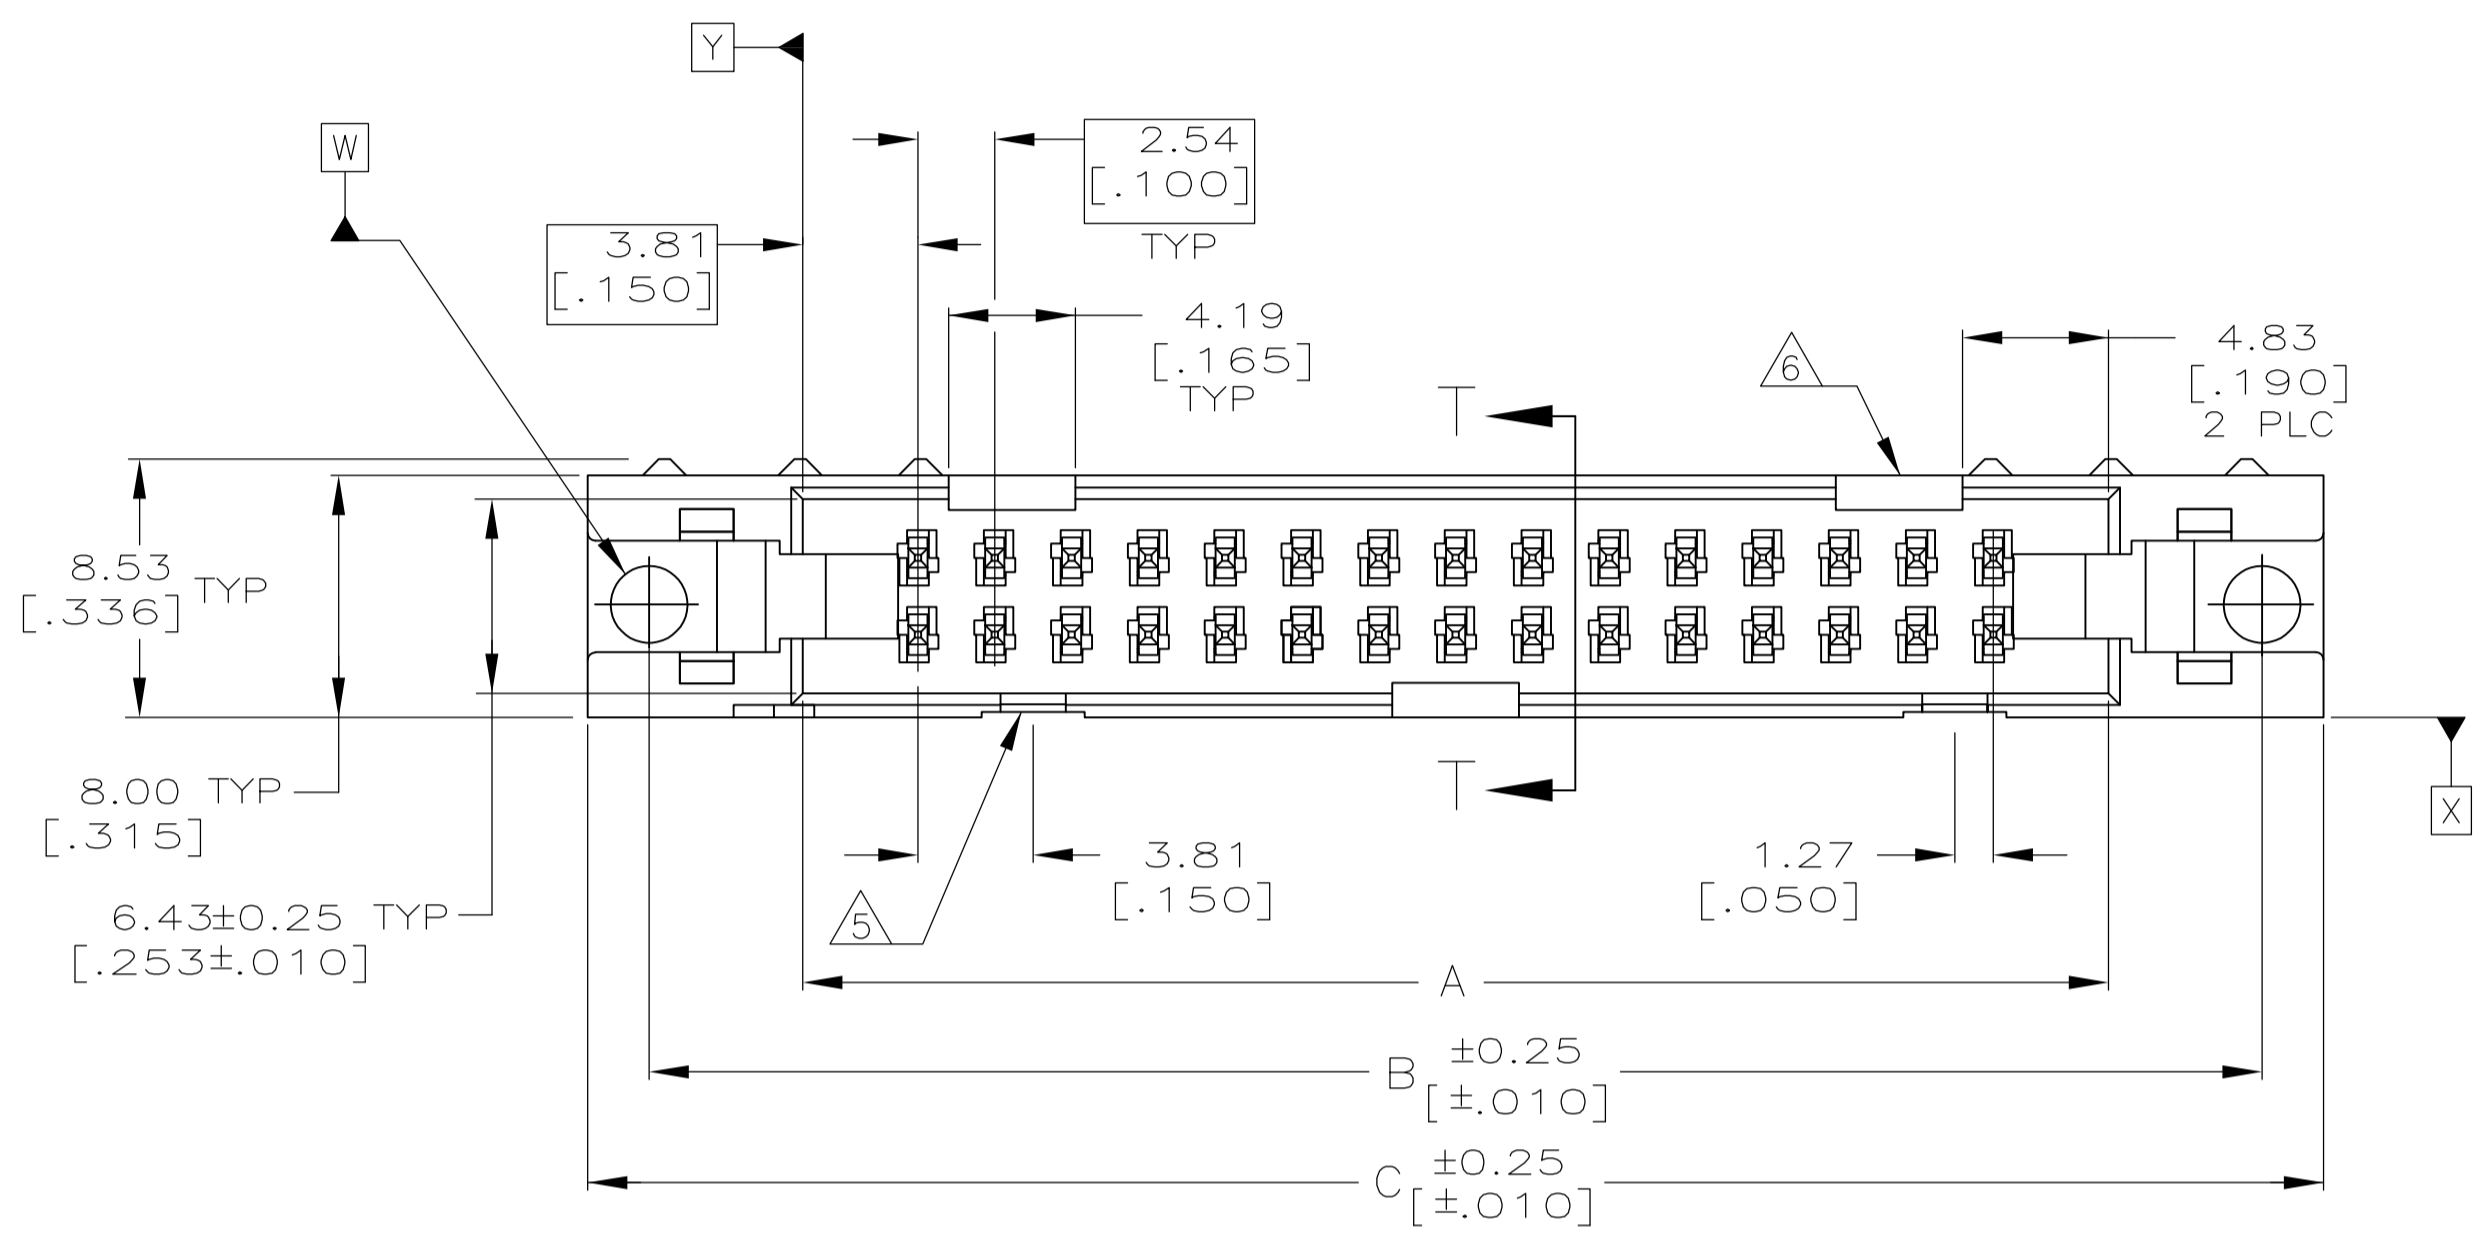

- 1 HOUSING: GLASS FILLED NYLON OR POLYESTER, 94V-0 RATED, COLOR SEE TABLE.
POSTS: PHOSPHOR BRONZE.
- 2 POSTS: GOLD FLASH OVER PALLADIUM-NICKEL PLATE, 0.76µm[.000030] MIN TOTAL ON THE LOCALIZED PLATE AREA, 2.54µm[.000100] MIN TIN PLATE ON THE TAIL, 1.27µm[.000050] MIN NICKEL UNDERPLATE ON THE ENTIRE POST.
-OR-
0.76µm[.000030] MIN GOLD PLATE ON THE LOCALIZED PLATE AREA, 2.54µm[.000100] MIN TIN PLATE ON THE TAIL, 1.27µm[.000050] MIN NICKEL UNDERPLATE ON THE ENTIRE POST.
- 3 REFER TO APPLICATION SPECIFICATION 114-40020 FOR HOLE SIZE AND FINISH RECOMMENDATIONS.
- 4 DATUMS M & N TO BE ESTABLISHED BY CUSTOMER.
- 5 NO SLOT FOR SNAP-IN POLARIZER ON THIS END FOR 10 AND 14 POSITION HEADERS.
- 6 NO SLOT ON THIS END FOR 10 POSITION HEADERS.

THIS DRAWING IS A CONTROLLED DOCUMENT.

DIMENSIONS: mm [INCHES]	TOLERANCES UNLESS OTHERWISE SPECIFIED:	APPROVED: M. WALMSLEY	NAME: M. WALMSLEY
0 PLC ± -	1 PLC ± -	2 PLC ± 0.13[.005]	3 PLC ± -
4 PLC ± -	ANGLES ± -	PRODUCT SPEC: 108-40019	APPLICATION SPEC: 114-40020
MATERIAL: 1	FINISH: 2	WEIGHT: -	SIZE: A1
		CUSTOMER DRAWING	SCALE: 4:1 SHEET: 1 OF 1 REV: H