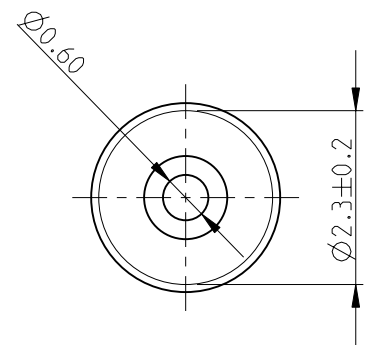

FOR FURTHER INFORMATION SEE DATA SHEET FOR SERIES R - PRECISION METAL FILM FIXED RESISTORS

<small>THIS DRAWING IS A CONTROLLED DOCUMENT FOR TYCO ELECTRONICS CORPORATION IT IS SUBJECT TO CHANGE AND THE CONTROLLING ENGINEERING ORGANIZATION SHOULD BE CONTACTED FOR THE LATEST REVISION.</small>		DWN 14SEP2010 PARUSURAM.T	Tyco Electronics Corporation Dorcan, Swindon, SN3 5HH	
DIMENSIONS: mm		CHK 14SEP2010 ALLAN.P	NAME PRECISION METAL FILM FIXED RESISTORS SERIES YR1	
		APVD 14SEP2010 STEPHEN.P	PRODUCT SPEC -	
TOLERANCES UNLESS OTHERWISE SPECIFIED: 0 PLC ±0.2 1 PLC ±0.1 2 PLC ±- 3 PLC ±- 4 PLC ±- ANGLES ±5°		APPLICATION SPEC -	SIZE A3 CAGE CODE 00779 DRAWING NO C-1676913 RESTRICTED TO -	
MATERIAL - FINISH -		WEIGHT -	CUSTOMER DRAWING SCALE 10:1 SHEET 1 OF 1 REV BA	