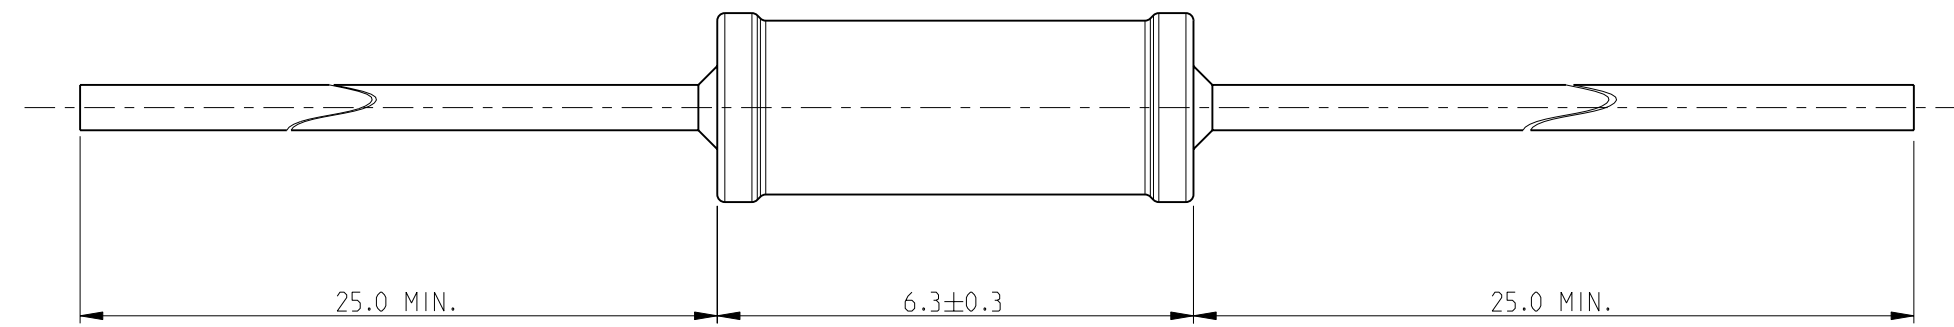

FOR FURTHER INFORMATION SEE DATA SHEET FOR SERIES R - PRECISION METAL FILM FIXED RESISTORS

<small>THIS DRAWING IS A CONTROLLED DOCUMENT FOR TYCO ELECTRONICS CORPORATION IT IS SUBJECT TO CHANGE AND THE CONTROLLING ENGINEERING ORGANIZATION SHOULD BE CONTACTED FOR THE LATEST REVISION.</small>		DWN 14SEP2010 PARUSURAM.T	Tyco Electronics Corporation Dorcan, Swindon, SN3 5HH	
DIMENSIONS: mm		CHK 14SEP2010 ALLAN.P	NAME PRECISION METAL FILM FIXED RESISTORS SERIES YR1	
		APVD 14SEP2010 STEPHEN.P	PRODUCT SPEC -	
TOLERANCES UNLESS OTHERWISE SPECIFIED: 0 PLC ±0.2 1 PLC ±0.1 2 PLC ±- 3 PLC ±- 4 PLC ±- ANGLES ±5°		APPLICATION SPEC -	SIZE A3 CAGE CODE 00779 DRAWING NO C-1676913 RESTRICTED TO -	
MATERIAL - FINISH -		WEIGHT -	CUSTOMER DRAWING SCALE 10:1 SHEET 1 OF 1 REV BA	