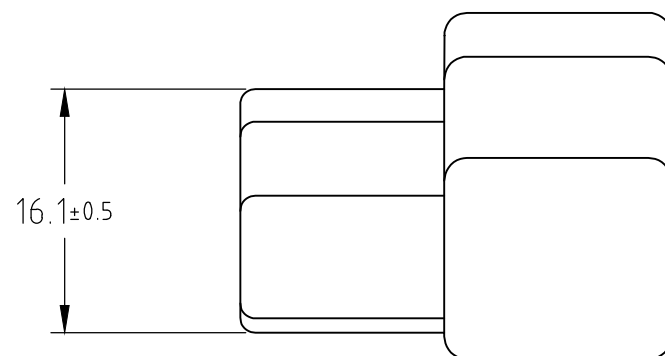

THIS DRAWING IS UNPUBLISHED.

RELEASED FOR PUBLICATION

ALL RIGHTS RESERVED.

© COPYRIGHT - By -

REVISIONS

変更

P	LTR	DESCRIPTION	DATE	DWN	APVD
	E5	REVISED PER ECR-19-018127	10AUG20	AA	EW

		△4	NATURAL	1-172131-1
△5	OBSOLETE		LIGHT GRAY	6-172131-6
	OBSOLETE		RED	-9
△5	OBSOLETE		ORANGE	-8
	OBSOLETE		YELLOW	-7
			GRAY	-6
			BLUE	-5
	OBSOLETE		GREEN	-4
△5	OBSOLETE		BROWN	-3
			BLACK	-2
		△3	NATURAL	172131-1
		△3	材料 MATERIAL	色調 COLOR
				型番 PART NUMBER

注記

- 1. かん合する相手ハウジングは型番172132
- 2. 使用端子は型番170340,170341,170349
- △3 材料：6/6ナイロン（UL94V-2）
- △4 材料：6/6ナイロン（UL94V-0）

NOTES

- 1. THE MATING PLUG HOUSING P/N : 172132
- 2. APPLIED CONTACT P/N : 170340,170341,170349
- △3 MATERIAL : 6/6NYLON (UL94V-2)
- △4 MATERIAL : 6/6NYLON (UL94V-0)
- △5 OBSOLETE PARTS: OBSOLETE CIS STREAMLINING PER D.RENAUD/D.SINISI

THIS DRAWING IS A CONTROLLED DOCUMENT.		DWN J.SATO 14OCT2008	 TE Connectivity		
		CHK S.MANABE 14OCT2008			
		APVD S.MANABE 14OCT2008			
		NAME S.MANABE			
DIMENSIONS: 単位： 耗 mm		PRODUCT SPEC 製品規格	NAME 名称 250 SERIES HOUSING LANCE CONNECTOR 3POS CAP HOUSING		
		APPLICATION SPEC 取付適用規格	SIZE	CAGE CODE	DRAWING NO 番号
MATERIAL 材料 SEE NOTE		WEIGHT	A3	00779	C-172131
TOLERANCES UNLESS OTHERWISE SPECIFIED: 一般公差 0 PLC ± 0.2 1 PLC ± 0.25 2 PLC ± 0.3 3 PLC ± 4 PLC ± ANGLES ± 3°		FINISH 仕上	RESTRICTED TO —		
			SCALE 尺度 2:1		SHEET 1 OF 1
			CUSTOMER DRAWING		REV E5