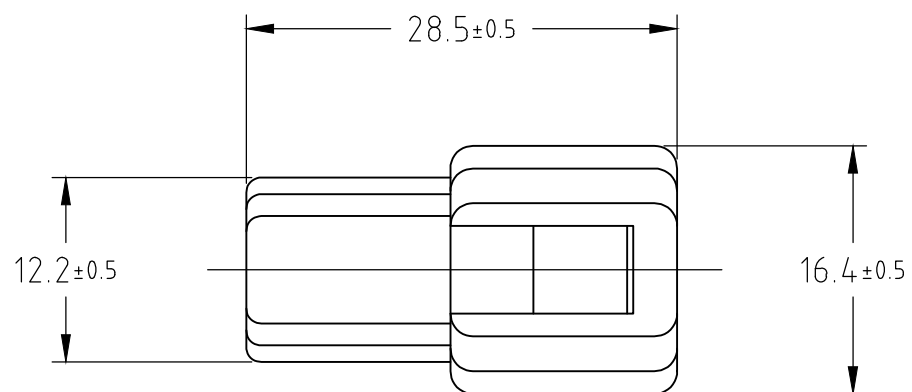

THIS DRAWING IS UNPUBLISHED.

RELEASED FOR PUBLICATION

ALL RIGHTS RESERVED.

© COPYRIGHT - By -

REVISIONS

変更

P	LTR	DESCRIPTION	DATE	DWN	APVD
	E5	REVISED PER ECR-19-018127	10AUG20	AA	EW

		△4	NATURAL	1-172131-1
△5	OBSOLETE		LIGHT GRAY	6-172131-6
	OBSOLETE		RED	-9
△5	OBSOLETE		ORANGE	-8
	OBSOLETE		YELLOW	-7
			GRAY	-6
			BLUE	-5
	OBSOLETE		GREEN	-4
△5	OBSOLETE		BROWN	-3
			BLACK	-2
		△3	NATURAL	172131-1
		△3	材料 MATERIAL	色調 COLOR
				型番 PART NUMBER

注記

1. かん合する相手ハウジングは型番172132
2. 使用端子は型番170340,170341,170349
- △3 材料：6/6ナイロン（UL94V-2）
- △4 材料：6/6ナイロン（UL94V-0）

NOTES

1. THE MATING PLUG HOUSING P/N : 172132
2. APPLIED CONTACT P/N : 170340,170341,170349
- △3 MATERIAL : 6/6NYLON (UL94V-2)
- △4 MATERIAL : 6/6NYLON (UL94V-0)
- △5 OBSOLETE PARTS: OBSOLETE CIS STREAMLINING PER D.RENAUD/D.SINISI

THIS DRAWING IS A CONTROLLED DOCUMENT.		DWN J.SATO 14OCT2008	TE Connectivity		
		CHK S.MANABE 14OCT2008			
		APVD S.MANABE 14OCT2008			
		NAME S.MANABE			
DIMENSIONS: 単位： 耗 mm		PRODUCT SPEC 製品規格	NAME 名称 250 SERIES HOUSING LANCE CONNECTOR 3POS CAP HOUSING		
		APPLICATION SPEC 取付適用規格	SIZE	CAGE CODE	DRAWING NO 番号
MATERIAL 材料 SEE NOTE		WEIGHT	A3	00779	C-172131
TOLERANCES UNLESS OTHERWISE SPECIFIED: 一般公差 0 PLC ± 0.2 1 PLC ± 0.25 2 PLC ± 0.3 3 PLC ± 4 PLC ± ANGLES ± 3°		FINISH 仕上	RESTRICTED TO —		
			SCALE 尺度 2:1		SHEET 1 OF 1
			CUSTOMER DRAWING		REV E5