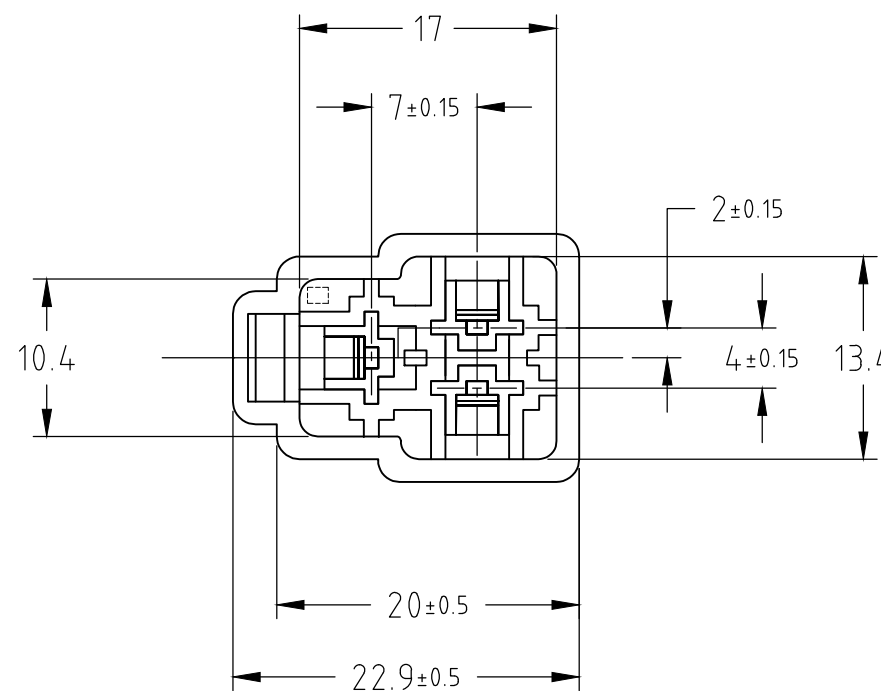

THIS DRAWING IS UNPUBLISHED.

RELEASED FOR PUBLICATION

ALL RIGHTS RESERVED.

© COPYRIGHT - By -

REVISIONS

変更

P	LTR	DESCRIPTION	DATE	DWN	APVD
	E5	REVISED PER ECR-19-018127	10AUG20	AA	EW

		△4	NATURAL	1-172131-1
△5	OBSOLETE		LIGHT GRAY	6-172131-6
	OBSOLETE		RED	-9
△5	OBSOLETE		ORANGE	-8
	OBSOLETE		YELLOW	-7
			GRAY	-6
			BLUE	-5
	OBSOLETE		GREEN	-4
△5	OBSOLETE		BROWN	-3
			BLACK	-2
		△3	NATURAL	172131-1
		△3	材料 MATERIAL	色調 COLOR
				型番 PART NUMBER

注記

1. かん合する相手ハウジングは型番172132
2. 使用端子は型番170340,170341,170349
- △3 材料：6/6ナイロン（UL94V-2）
- △4 材料：6/6ナイロン（UL94V-0）

NOTES

1. THE MATING PLUG HOUSING P/N : 172132
2. APPLIED CONTACT P/N : 170340,170341,170349
- △3 MATERIAL : 6/6NYLON (UL94V-2)
- △4 MATERIAL : 6/6NYLON (UL94V-0)
- △5 OBSOLETE PARTS: OBSOLETE CIS STREAMLINING PER D.RENAUD/D.SINISI

THIS DRAWING IS A CONTROLLED DOCUMENT.		DWN J.SATO 14OCT2008	TE Connectivity		
		CHK S.MANABE 14OCT2008			
		APVD S.MANABE 14OCT2008			
		NAME S.MANABE			
DIMENSIONS: 単位： 耗 mm		PRODUCT SPEC 製品規格	NAME 名称 250 SERIES HOUSING LANCE CONNECTOR 3POS CAP HOUSING		
		APPLICATION SPEC 取付適用規格	SIZE	CAGE CODE	DRAWING NO 番号
MATERIAL 材料 SEE NOTE		WEIGHT	A3	00779	C-172131
TOLERANCES UNLESS OTHERWISE SPECIFIED: 一般公差 0 PLC ± 0.2 1 PLC ± 0.25 2 PLC ± 0.3 3 PLC ± 4 PLC ± ANGLES ± 3°		FINISH 仕上	RESTRICTED TO —		
			SCALE 尺度 2:1		SHEET 1 OF 1
			CUSTOMER DRAWING		REV E5