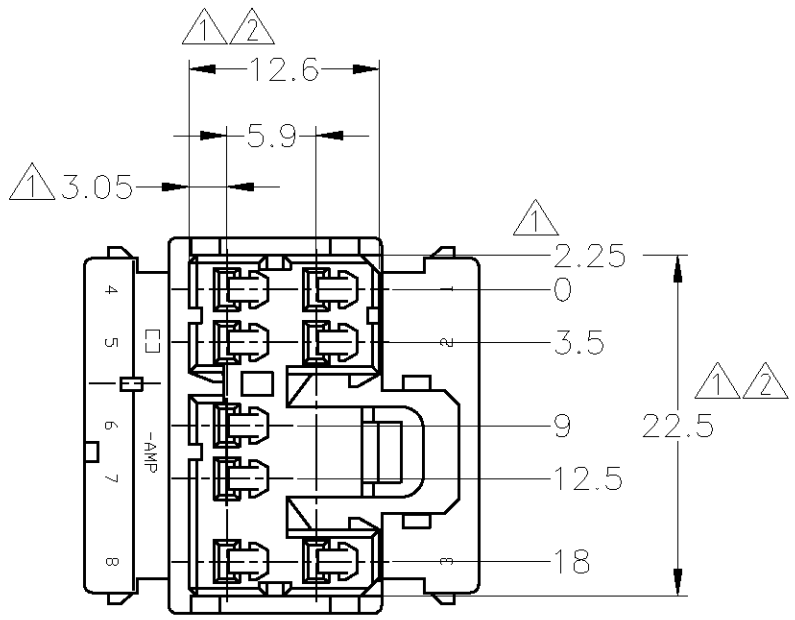

THIS DRAWING IS UNPUBLISHED. RELEASED FOR PUBLICATION
 © COPYRIGHT - By - ALL RIGHTS RESERVED.

LOC	DIST	REVISIONS					
J	-	P	LTR	DESCRIPTION	DATE	DWN	APVD
		E4	REVISED	ECR-12-021403	13DEC2012	TS	KB

- ▲ MUST BE KEPT BETWEEN [-A-] AND 2
- ▲ TO BE MATED WITH THE CAP HOUSING SMOOTHLY
- 3. APPLIED RECEPTACLE CONTACT PARTS NUMBER, 173630, 173631
- 4. PRODUCT SPEC. ; 108-5216,108-5264

- ▲ [-A-] 面より2mmの範囲で測定
- ▲ 相手ハウジングと所定の機能を満足して嵌合できること
- 3. 内装するリセプタクルコンタクト型番173630,173631
- 4. 製品規格 ; 108-5216,108-5264

OBSOLETE

V2	NATURAL 自然色	8POS. PLUG HOUSING 8極 プラグハウジング	1-173850-1
-	BLUE 青		173850-5
HB	GREEN 緑		173850-4
HB	BLACK 黒		173850-2
HB	NATURAL 自然色	8POS. PLUG HOUSING 8極 プラグハウジング	173850-1
難燃性 (FLAMEABILITY)		色 (COLOR)	名称 (NAME)
			型番 (PARTS NUMBER)

THIS DRAWING IS A CONTROLLED DOCUMENT.

DIMENSIONS: 単位: 耗 mm	TOLERANCES UNLESS OTHERWISE SPECIFIED: 一般公差
	0 PLC ± - 1 PLC ± - 2 PLC ± - 3 PLC ± - 4 PLC ± - ANGLES ± -
MATERIAL 材料	FINISH 仕上
PBT	-

TOLERANCES UNLESS OTHERWISE SPECIFIED: 一般公差	
10 _±	: ±0.2
30 _±	> 10 : ±0.25
100 _±	> 30 : ±0.3
ANGLE : ±3°	

DWN M.SUGAWARA 19JUL06	STE TE Connectivity		RESTRICTED TO 番号
CHK T.SHINOHARA 19JUL06			
APVD K.BUTSUI 19JUL06	NAME 名称		
PRODUCT SPEC 製品規格 SEE NOTE 4	070 SERIES MULTI-LOCK 8POSITION PLUG HOUSING		
APPLICATION SPEC 取付適用規格	SIZE	CAGE CODE	DRAWING NO 番号
WEIGHT	-	A300779	C-173850
CUSTOMER DRAWING		SCALE 尺度	SHEET 1 OF 1
		2:1	REV E4