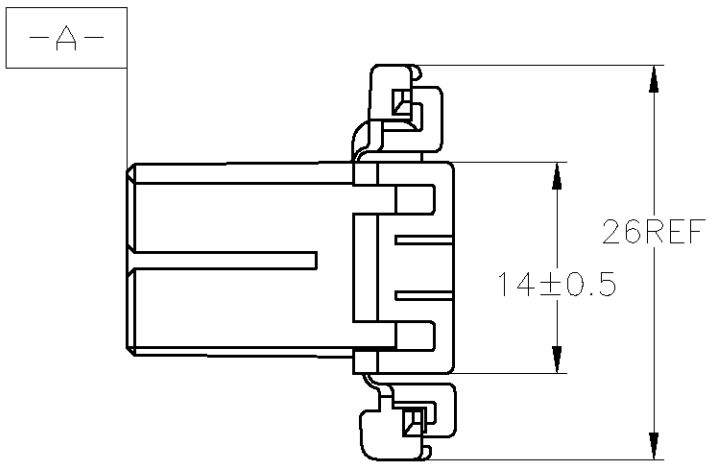

THIS DRAWING IS UNPUBLISHED. RELEASED FOR PUBLICATION
 © COPYRIGHT - By - ALL RIGHTS RESERVED.

LOC	DIST	REVISIONS					
J	-	P	LTR	DESCRIPTION	DATE	DWN	APVD
		E4	REVISED	ECR-12-021403	13DEC2012	TS	KB

- ▲ MUST BE KEPT BETWEEN [-A-] AND 2
- ▲ TO BE MATED WITH THE CAP HOUSING SMOOTHLY
- 3. APPLIED RECEPTACLE CONTACT PARTS NUMBER, 173630, 173631
- 4. PRODUCT SPEC. ; 108-5216,108-5264

- ▲ [-A-] 面より2mmの範囲で測定
- ▲ 相手ハウジングと所定の機能を満足して嵌合できること
- 3. 内装するリセプタクルコンタクト型番173630,173631
- 4. 製品規格 ; 108-5216,108-5264

OBSOLETE

V2	NATURAL 自然色	8POS. PLUG HOUSING 8極 プラグハウジング	1-173850-1
-	BLUE 青		173850-5
HB	GREEN 緑		173850-4
HB	BLACK 黒		173850-2
HB	NATURAL 自然色	8POS. PLUG HOUSING 8極 プラグハウジング	173850-1
難燃性 (FLAMEABILITY)		色 (COLOR)	名称 (NAME)
			型番 (PARTS NUMBER)

THIS DRAWING IS A CONTROLLED DOCUMENT.

DIMENSIONS: 単位: 耗 mm	TOLERANCES UNLESS OTHERWISE SPECIFIED: 一般公差
	0 PLC ± - 1 PLC ± - 2 PLC ± - 3 PLC ± - 4 PLC ± - ANGLES ± -
MATERIAL 材料	FINISH 仕上
PBT	-

TOLERANCES UNLESS OTHERWISE SPECIFIED: 一般公差	
10 _±	: ±0.2
30 _±	> 10 : ±0.25
100 _±	> 30 : ±0.3
ANGLE : ±3°	

DWN M.SUGAWARA 19JUL06	STE TE Connectivity		RESTRICTED TO 番号
CHK T.SHINOHARA 19JUL06			
APVD K.BUTSUI 19JUL06	NAME 名称		
PRODUCT SPEC 製品規格 SEE NOTE 4	070 SERIES MULTI-LOCK 8POSITION PLUG HOUSING		
APPLICATION SPEC 取付適用規格	SIZE	CAGE CODE	DRAWING NO 番号
WEIGHT	-	A300779	C-173850
CUSTOMER DRAWING		SCALE 尺度	SHEET 1 OF 1
		2:1	REV E4