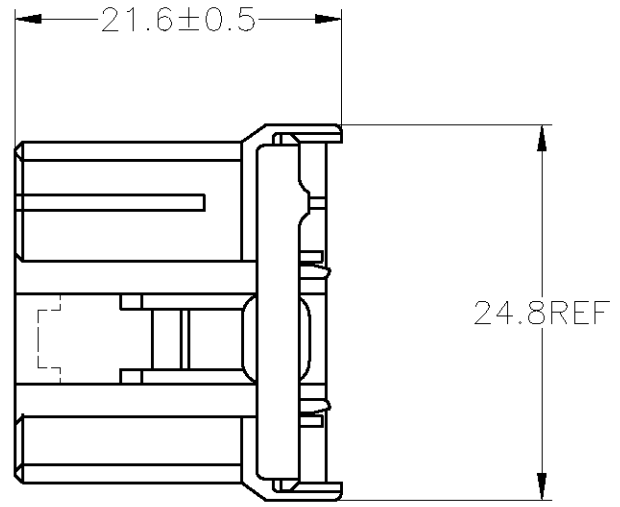

THIS DRAWING IS UNPUBLISHED. RELEASED FOR PUBLICATION
 © COPYRIGHT - By - ALL RIGHTS RESERVED.

LOC	DIST	REVISIONS					
J	-	P	LTR	DESCRIPTION	DATE	DWN	APVD
		E4	REVISED	ECR-12-021403	13DEC2012	TS	KB

- ▲ MUST BE KEPT BETWEEN [-A-] AND 2
- ▲ TO BE MATED WITH THE CAP HOUSING SMOOTHLY
- 3. APPLIED RECEPTACLE CONTACT PARTS NUMBER, 173630, 173631
- 4. PRODUCT SPEC. ; 108-5216,108-5264

- ▲ [-A-] 面より2mmの範囲で測定
- ▲ 相手ハウジングと所定の機能を満足して嵌合できること
- 3. 内装するリセプタクルコンタクト型番173630,173631
- 4. 製品規格 ; 108-5216,108-5264

OBSOLETE

V2	NATURAL 自然色	8POS. PLUG HOUSING 8極 プラグハウジング	1-173850-1
-	BLUE 青		173850-5
HB	GREEN 緑		173850-4
HB	BLACK 黒		173850-2
HB	NATURAL 自然色	8POS. PLUG HOUSING 8極 プラグハウジング	173850-1
難燃性 (FLAMEABILITY)		色 (COLOR)	名称 (NAME)
			型番 (PARTS NUMBER)

THIS DRAWING IS A CONTROLLED DOCUMENT.

DIMENSIONS: 単位: 耗 mm	TOLERANCES UNLESS OTHERWISE SPECIFIED: 一般公差
	0 PLC ± - 1 PLC ± - 2 PLC ± - 3 PLC ± - 4 PLC ± - ANGLES ± -
MATERIAL 材料	FINISH 仕上
PBT	-

TOLERANCES UNLESS OTHERWISE SPECIFIED: 一般公差	
10 _±	: ±0.2
30 _±	> 10 : ±0.25
100 _±	> 30 : ±0.3
ANGLE : ±3°	

DWN M.SUGAWARA 19JUL06	STE TE Connectivity		RESTRICTED TO 番号
CHK T.SHINOHARA 19JUL06			
APVD K.BUTSUI 19JUL06	NAME 名称		
PRODUCT SPEC 製品規格 SEE NOTE 4	070 SERIES MULTI-LOCK 8POSITION PLUG HOUSING		
APPLICATION SPEC 取付適用規格	SIZE	CAGE CODE	DRAWING NO 番号
WEIGHT	-	A300779	C-173850
CUSTOMER DRAWING		SCALE 尺度	SHEET 1 OF 1
		2:1	REV E4