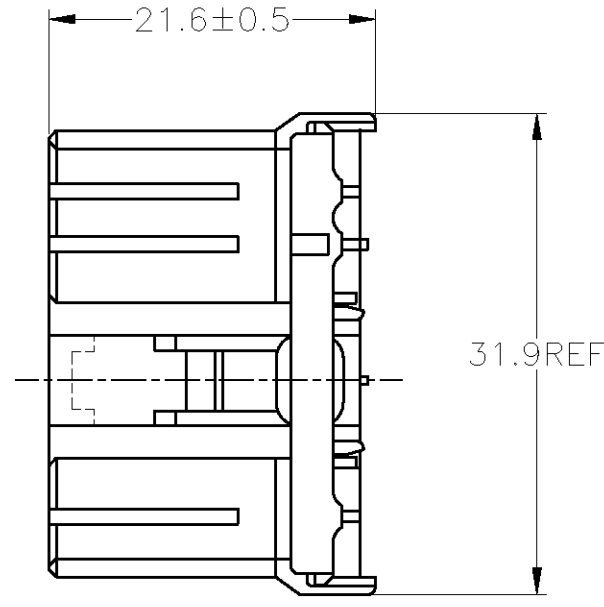

△ MUST BE KEPT BETWEEN [-A-] AND 2
 △ TO BE MATED WITH THE CAP HOUSING SMOOTHLY
 3. APPLIED CONTACT PART NUMBER; 173630 AND 173631

△ [-A-] 面より2mmの範囲で測定
 △ 相手ハウジングと所定の機能を満足して嵌合できること
 3. 内装するリセプタクルコンタクト型番173630 及び 173631

THIS DRAWING IS A CONTROLLED DOCUMENT.

DWN T.SHINOHARA 13DEC2012	TE Connectivity
CHK K.BETSUI 13DEC2012	
APVD K.BUTSUI 13DEC2012	NAME 名称
PRODUCT SPEC 製品規格 108-5216,5264	070 SERIES MULTI-LOCK CONNECTOR 12POSITION PLUG HOUSING
APPLICATION SPEC 取付適用規格	SIZE A3 CAGE CODE 00779 DRAWING NO. C-173851 RESTRICTED TO
WEIGHT -	SCALE 2:1 SHEET 1 OF 1 REV E1