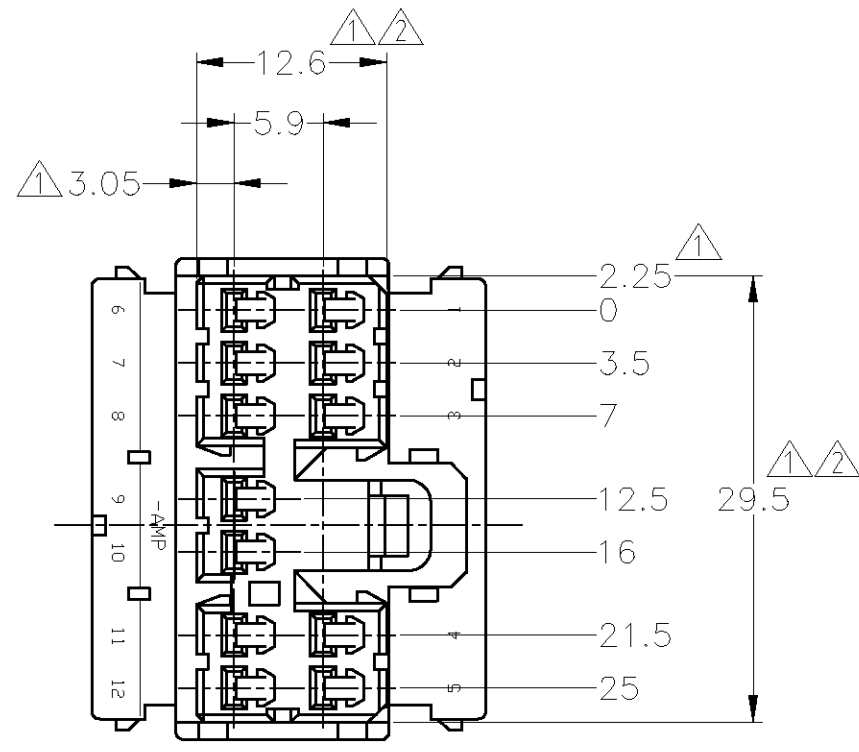

△ MUST BE KEPT BETWEEN [-A-] AND 2
 △ TO BE MATED WITH THE CAP HOUSING SMOOTHLY
 3. APPLIED CONTACT PART NUMBER; 173630 AND 173631

△ [-A-] 面より2mmの範囲で測定
 △ 相手ハウジングと所定の機能を満足して嵌合できること
 3. 内装するリセプタクルコンタクト型番173630 及び 173631

THIS DRAWING IS A CONTROLLED DOCUMENT.

DWN T.SHINOHARA 13DEC2012	TE Connectivity
CHK K.BETSUI 13DEC2012	
APVD K.BUTSUI 13DEC2012	NAME 名称
PRODUCT SPEC 製品規格 108-5216,5264	070 SERIES MULTI-LOCK CONNECTOR 12POSITION PLUG HOUSING
APPLICATION SPEC 取付適用規格	SIZE A3 CAGE CODE 00779 DRAWING NO. C-173851 RESTRICTED TO
WEIGHT -	SCALE 2:1 SHEET 1 OF 1 REV E1