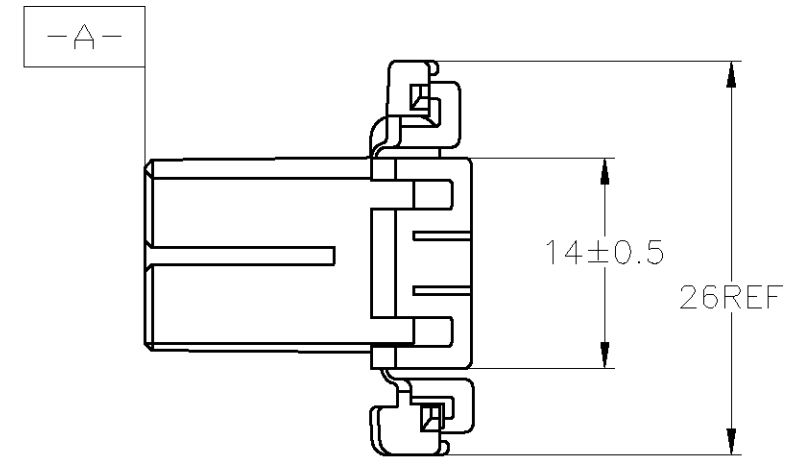

△ MUST BE KEPT BETWEEN [-A-] AND 2
 △ TO BE MATED WITH THE CAP HOUSING SMOOTHLY
 3. APPLIED CONTACT PART NUMBER; 173630 AND 173631

△ [-A-] 面より2mmの範囲で測定
 △ 相手ハウジングと所定の機能を満足して嵌合できること
 3. 内装するリセプタクルコンタクト型番173630 及び 173631

THIS DRAWING IS A CONTROLLED DOCUMENT.

DWN T.SHINOHARA 13DEC2012	TE Connectivity
CHK K.BETSUI 13DEC2012	
APVD K.BUTSUI 13DEC2012	NAME 名称
PRODUCT SPEC 製品規格 108-5216,5264	070 SERIES MULTI-LOCK CONNECTOR 12POSITION PLUG HOUSING
APPLICATION SPEC 取付適用規格	SIZE A3 CAGE CODE 00779 DRAWING NO. C-173851 RESTRICTED TO
WEIGHT -	SCALE 2:1 SHEET 1 OF 1 REV E1