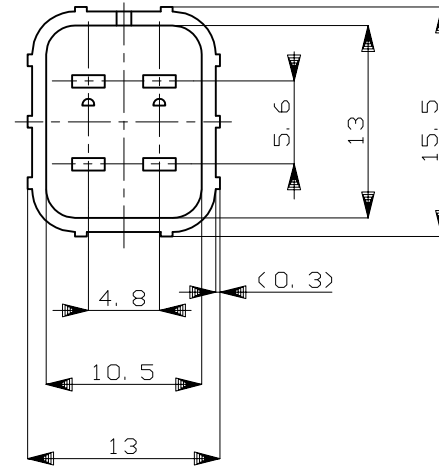

LOC

DIST

REVISIONS

P	LTR	DESCRIPTION	DATE	DWN	APVD
	B1	REVISED	19JAN2015	TS	KB

SECT
断面 A-A

1. 本品は、キャップハウジング型番174259に装着される。

1. TO BE MATED WITH CAP HOUSING PN 174259

HB	自然色 (NATURAL)	1-174260-1
V-2	黄 (YELLOW)	174260-7
使用材料難燃グレード (FLAMMABILITY OF MATERIAL)	色 (COLOR)	型番 (PART NUMBER)

THIS DRAWING IS A CONTROLLED DOCUMENT.

DWN T.SAGAWA 5/16'89

CHK Y.MATSUSAKA 5/26'89

APVD M.NOGUCHI 5/31'89

PRODUCT SPEC

108-5262

APPLICATION SPEC

WEIGHT -

CUSTOMER DRAWING

STE TE Connectivity

NAME
4P. ECONOSEAL J-MARKII+ CONNECTOR
DOUBLE LOCK PLATE FOR CAP HOUSING

SIZE CAGE CODE DRAWING NO RESTRICTED TO

A3 00779 C=174260 -

SCALE 2:1 SHEET 1 of 1 REV B1

DIMENSIONS:
mm