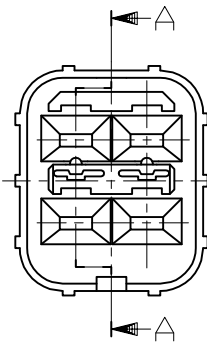

4

3

2

1

THIS DRAWING IS UNPUBLISHED.

RELEASED FOR PUBLICATION

© COPYRIGHT - By -

ALL RIGHTS RESERVED.

LOC

DIST

REVISIONS

P	LTR	DESCRIPTION	DATE	DWN	APVD
	B1	REVISED	19JAN2015	TS	KB

SECT
断面 A-A

1. 本品は、キャップハウジング型番174259に装着される。

1. TO BE MATED WITH CAP HOUSING PN 174259

HB	自然色 (NATURAL)	1-174260-1
V-2	黄 (YELLOW)	174260-7
使用材料難燃グレード (FLAMMABILITY OF MATERIAL)	色 (COLOR)	型番 (PART NUMBER)

THIS DRAWING IS A CONTROLLED DOCUMENT.

DWN T.SAGAWA 5/16'89

CHK Y.MATSUSAKA 5/26'89

APVD M.NOGUCHI 5/31'89

PRODUCT SPEC

108-5262

APPLICATION SPEC

WEIGHT -

CUSTOMER DRAWING

STE TE Connectivity

NAME
4P. ECONOSEAL J-MARKII+ CONNECTOR
DOUBLE LOCK PLATE FOR CAP HOUSING

SIZE CAGE CODE DRAWING NO RESTRICTED TO

A3 00779 C=174260 -

SCALE 2:1 SHEET 1 of 1 REV B1

DIMENSIONS:
mm