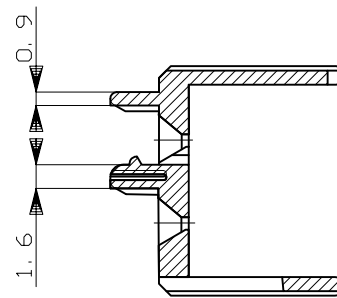

LOC

DIST

REVISIONS

P	LTR	DESCRIPTION	DATE	DWN	APVD
	B1	REVISED	19JAN2015	TS	KB

SECT
断面 A-A

1. 本品は、キャップハウジング型番174259に装着される。

1. TO BE MATED WITH CAP HOUSING PN 174259

HB	自然色 (NATURAL)	1-174260-1
V-2	黄 (YELLOW)	174260-7
使用材料難燃グレード (FLAMMABILITY OF MATERIAL)	色 (COLOR)	型番 (PART NUMBER)

THIS DRAWING IS A CONTROLLED DOCUMENT.

DWN T.SAGAWA 5/16'89

CHK Y.MATSUSAKA 5/26'89

APVD M.NOGUCHI 5/31'89

PRODUCT SPEC

108-5262

APPLICATION SPEC

WEIGHT -

CUSTOMER DRAWING

STE TE Connectivity

NAME
4P. ECONOSEAL J-MARKII+ CONNECTOR
DOUBLE LOCK PLATE FOR CAP HOUSING

SIZE CAGE CODE DRAWING NO RESTRICTED TO

A3 00779 C=174260 -

SCALE 2:1 SHEET 1 of 1 REV B1

DIMENSIONS:
mm